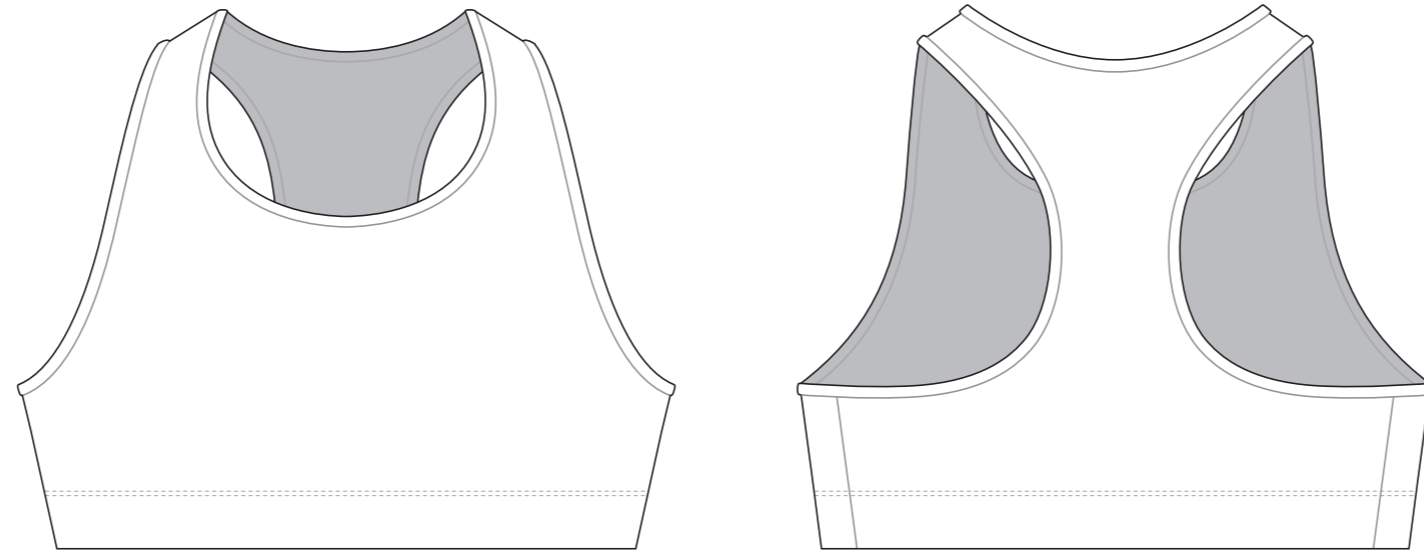

# PD003 Sports Bra

Women's Specific Cut

LEFT BINDING

RIGHT BINDING

NECK TRIM

COLORS USED (PMS / CMYK):

? C

? C