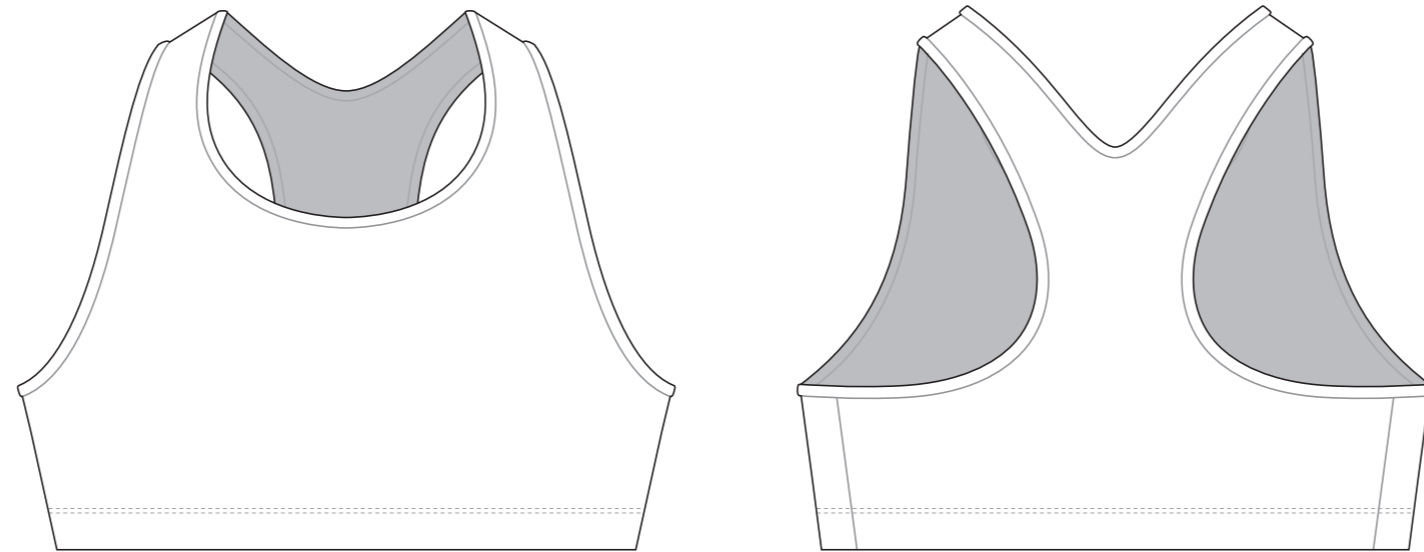

# PD005 Sports Bra

Women's Specific Cut

LEFT BINDING

RIGHT BINDING

NECK TRIM

COLORS USED (PMS / CMYK):

? C

? C