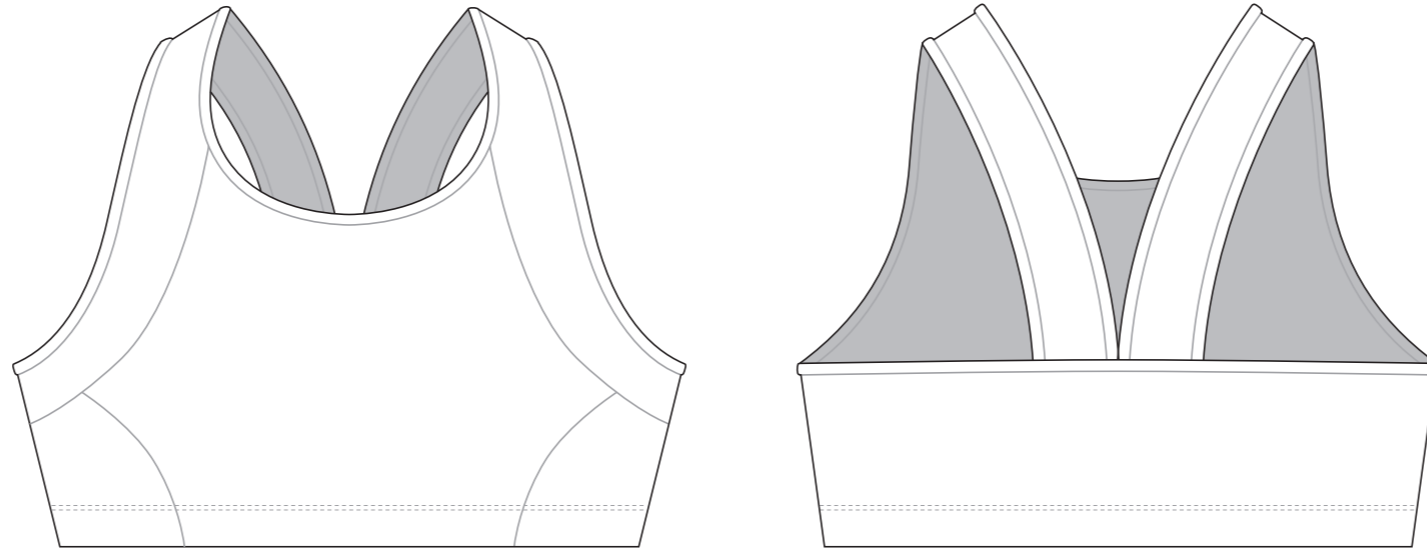

# PD004 Sports Bra

Women's Specific Cut

LEFT BINDING

RIGHT BINDING

NECK TRIM

COLORS USED (PMS / CMYK):

? C

? C