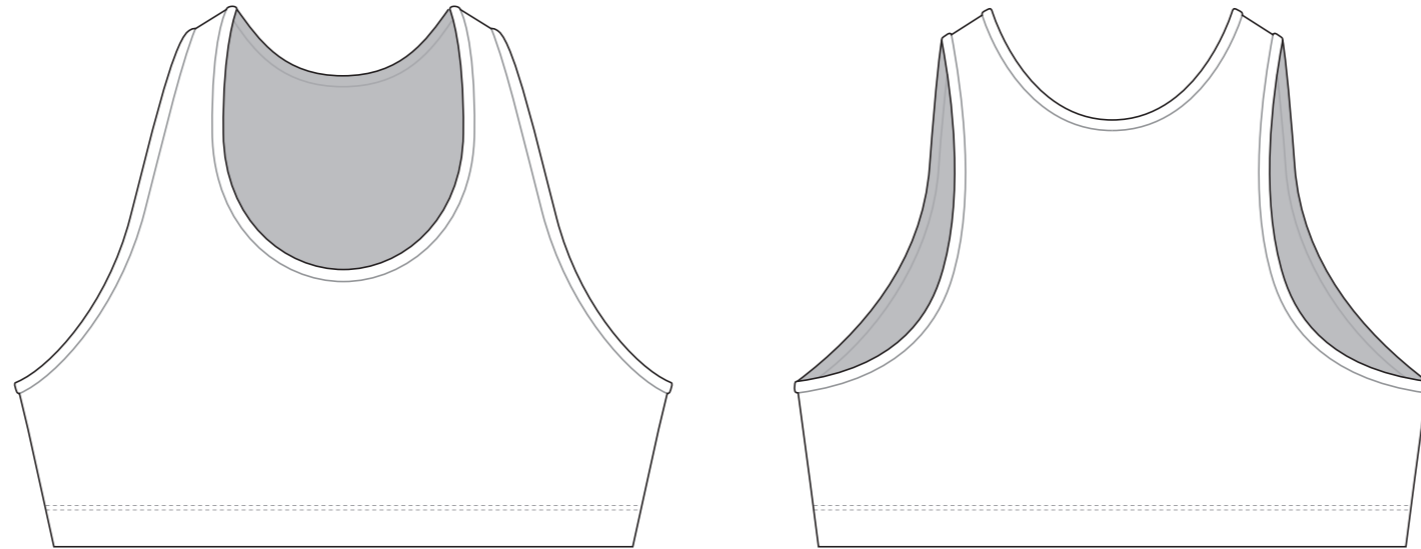

# PD006 Sports Bra

Women's Specific Cut

LEFT BINDING

RIGHT BINDING

NECK TRIM

COLORS USED (PMS / CMYK):

? C

? C