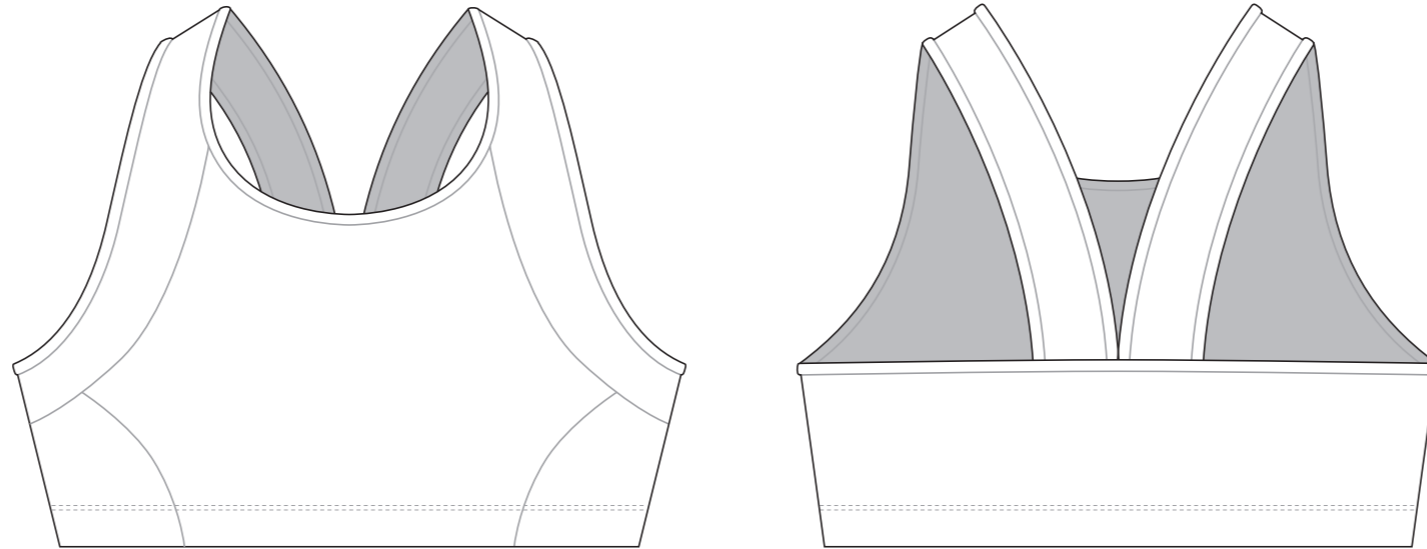

✉ sales@limkoo.com

📘 🐦 📷 [limkooapparel](#)

PD004 Sports Bra

Women's Specific Cut

LEFT BINDING

RIGHT BINDING

NECK TRIM

COLORS USED (PMS / CMYK):