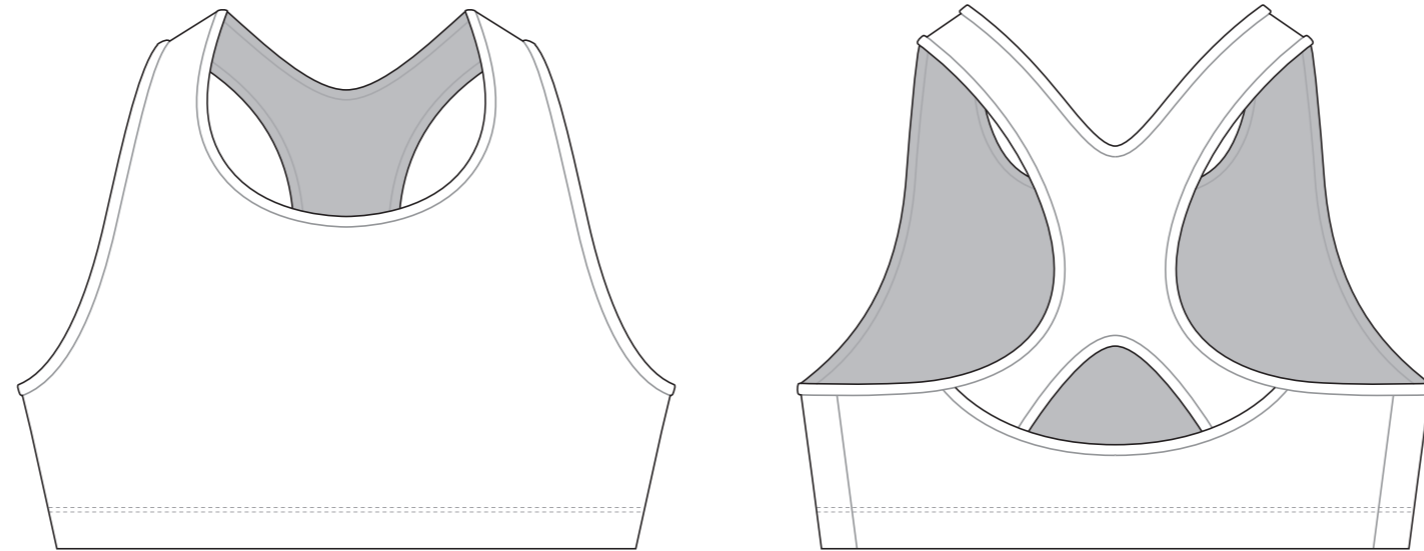

PD001 Sports Bra

Women's Specific Cut

LEFT BINDING

RIGHT BINDING

NECK TRIM

COLORS USED (PMS / CMYK):

? C

? C

? C

? C

? C

? C

✉ sales@limkoo.com

📘 🐦 📷 [limkooapparel](#)

PD002 Sports Bra

Women's Specific Cut