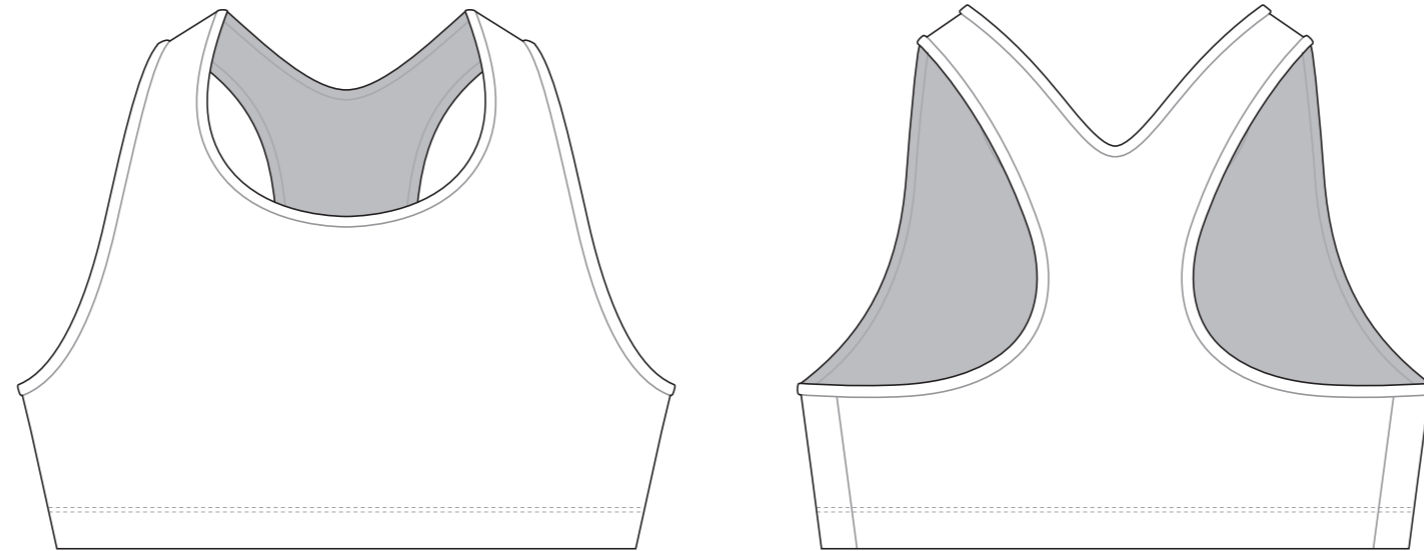

PD005 Sports Bra

Women's Specific Cut

LEFT BINDING

RIGHT BINDING

NECK TRIM

COLORS USED (PMS / CMYK):

? C

? C

? C

? C

? C

? C

✉ sales@limkoo.com

📘 🐦 📷 [limkooapparel](#)