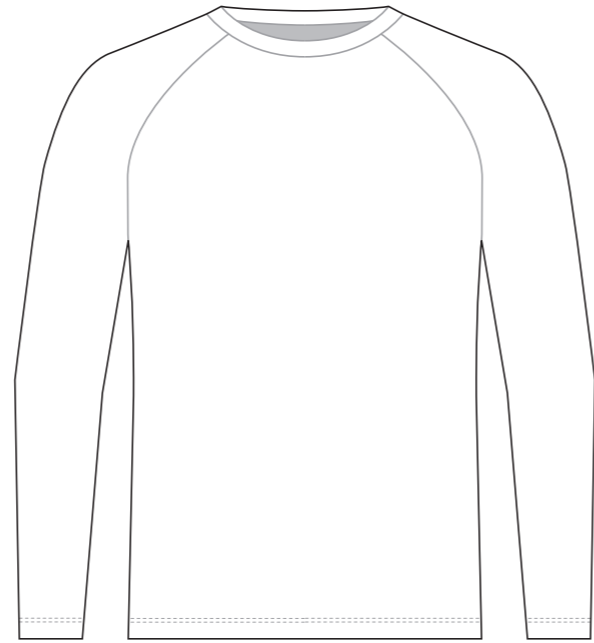

# PC001 Long Sleeve Running Shirt

NECK TRIM

RIGHT SLEEVE

LEFT SLEEVE

COLORS USED (PMS / CMYK):

? C

? C

? C

# PC002 Long Sleeve Running Shirt

Women's Specific Cut

NECK TRIM

RIGHT SLEEVE

LEFT SLEEVE

COLORS USED (PMS / CMYK):

? C

? C