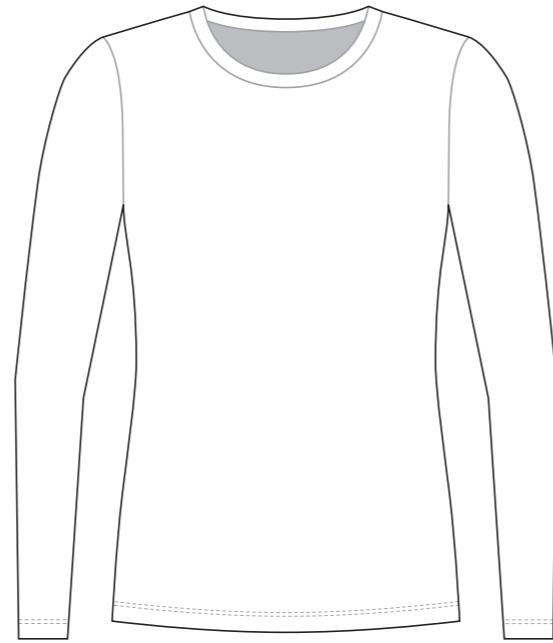

# PC001 Long Sleeve Running Shirt

NECK TRIM

RIGHT SLEEVE

LEFT SLEEVE

COLORS USED (PMS / CMYK):

? C

? C

? C

# PC002 Long Sleeve Running Shirt

Women's Specific Cut

NECK TRIM

RIGHT SLEEVE

LEFT SLEEVE

COLORS USED (PMS / CMYK):

? C

? C