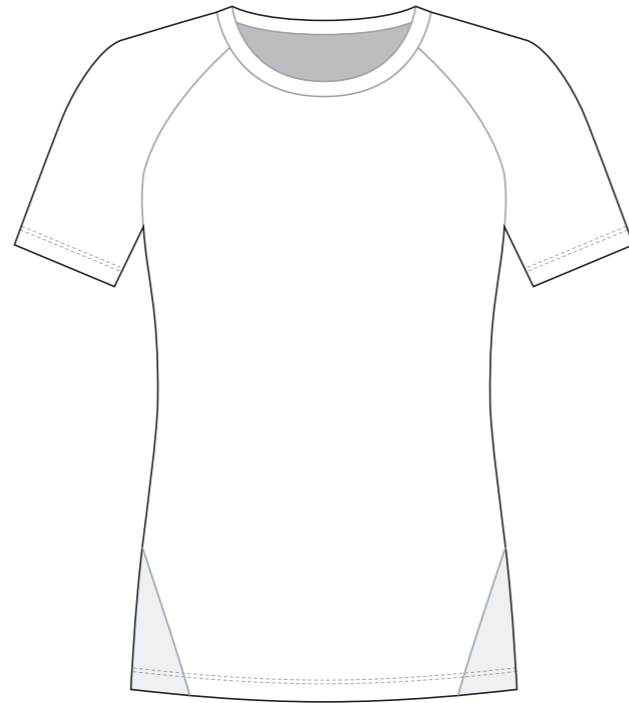

? C

? C

? C

? C

? C

✉ sales@limkoo.com

📘 🐦 📷 [limkooapparel](#)

PB005 Short Sleeve Running Shirt

Women's Specific Cut

NECK TRIM

RIGHT SLEEVE

LEFT SLEEVE

COLORS USED (PMS / CMYK):

? C

? C

? C