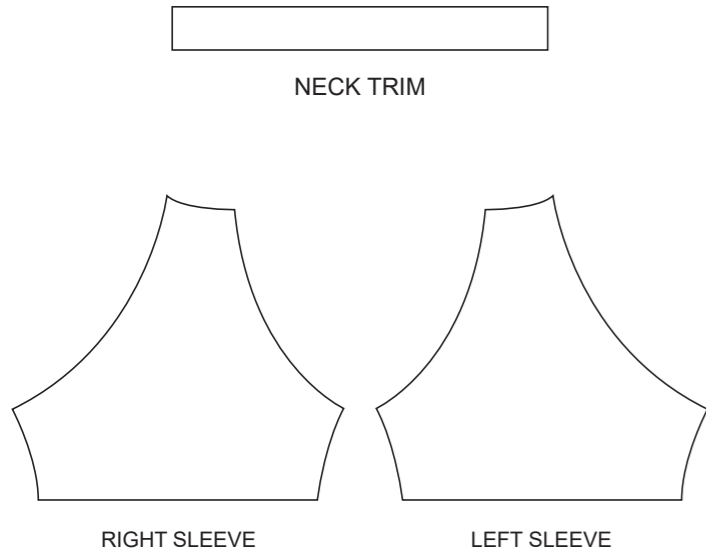

? C

? C

? C

PB002 Short Sleeve Running Shirt

Women's Specific Cut

NECK TRIM

RIGHT SLEEVE

LEFT SLEEVE

COLORS USED (PMS / CMYK):

PB004 Short Sleeve Running Shirt

Women's Specific Cut

NECK TRIM

RIGHT SLEEVE

LEFT SLEEVE

COLORS USED (PMS / CMYK):

? C