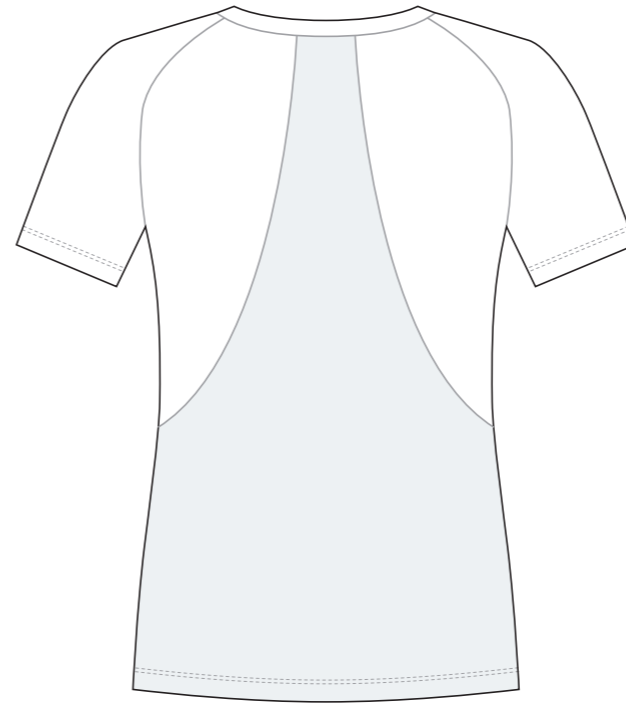

? C

? C

? C

PB002 Short Sleeve Running Shirt

Women's Specific Cut

NECK TRIM

RIGHT SLEEVE

LEFT SLEEVE

? C

? C

? C

? C

? C

✉ sales@limkoo.com

📘 🐦 📷 [limkooapparel](#)

PB005 Short Sleeve Running Shirt

Women's Specific Cut

NECK TRIM

RIGHT SLEEVE

LEFT SLEEVE

COLORS USED (PMS / CMYK):

? C

? C

? C