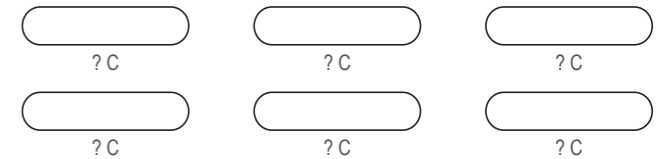

? C

? C

? C

PB002 Short Sleeve Running Shirt

Women's Specific Cut

NECK TRIM

RIGHT SLEEVE

LEFT SLEEVE

COLORS USED (PMS / CMYK):

? C

? C

? C

? C

? C

? C

PB003 Short Sleeve Running Shirt

COLORS USED (PMS / CMYK):

PB004 Short Sleeve Running Shirt

Women's Specific Cut

NECK TRIM

RIGHT SLEEVE

LEFT SLEEVE

COLORS USED (PMS / CMYK):

? C