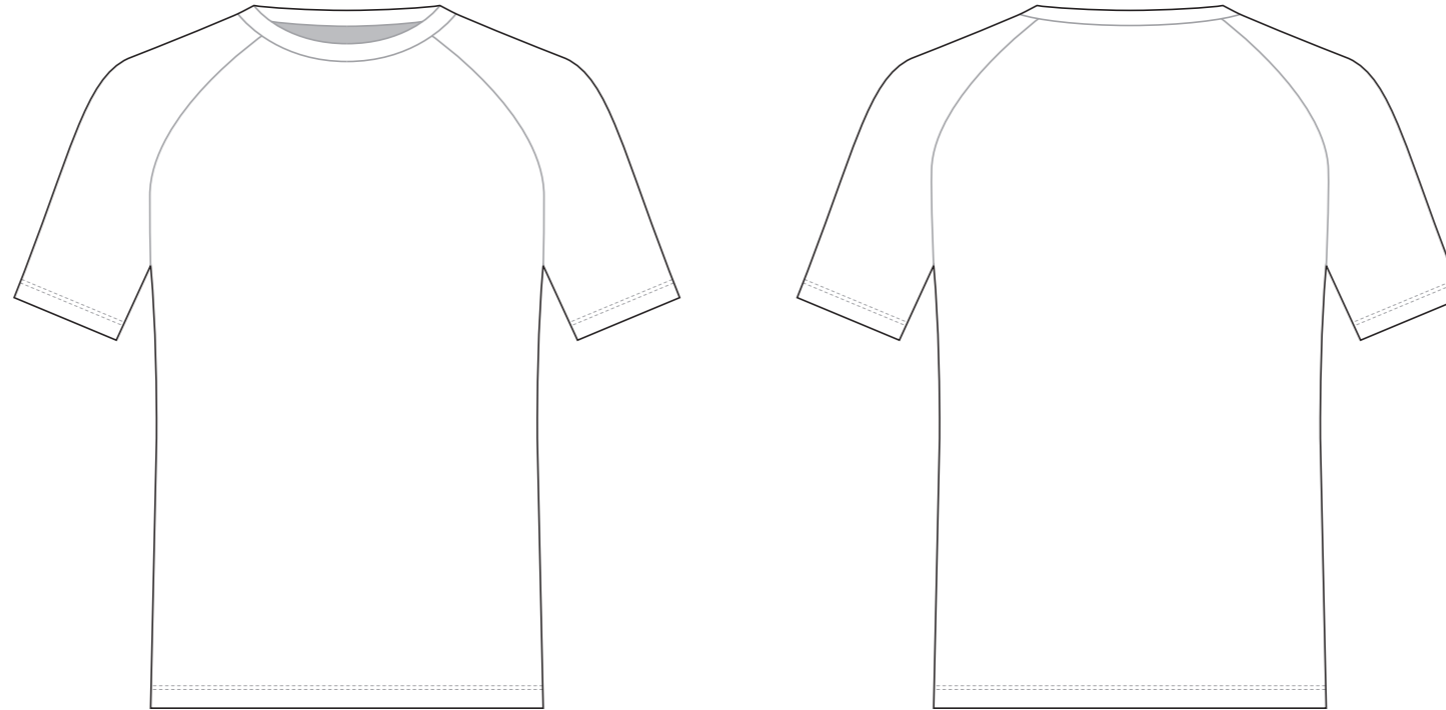

PB001 Short Sleeve Running Shirt

NECK TRIM

RIGHT SLEEVE

LEFT SLEEVE

COLORS USED (PMS / CMYK):

? C

? C

? C

? C

? C

? C

PB002 Short Sleeve Running Shirt

Women's Specific Cut

NECK TRIM

RIGHT SLEEVE

LEFT SLEEVE

COLORS USED (PMS / CMYK):

? C

? C

? C

? C

? C

? C

PB003 Short Sleeve Running Shirt

COLORS USED (PMS / CMYK):

PB004 Short Sleeve Running Shirt

Women's Specific Cut

NECK TRIM

RIGHT SLEEVE

LEFT SLEEVE

COLORS USED (PMS / CMYK):

? C