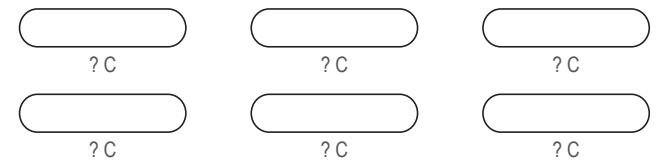

f t i limkooapparel

LD006 Cargo Bib Shorts

COLORS USED (PMS / CMYK):

LD007 Cargo Bib Shorts

COLORS USED (PMS / CMYK):

LD008 Cargo Bib Shorts

COLORS USED (PMS / CMYK):

LD009 Cargo Bib Shorts

RIGHT SIDE PANEL

LEFT SIDE PANEL

RIGHT BAND

LEFT BAND

BIB BINDING

POCKET BINDING

COLORS USED (PMS / CMYK):

? C