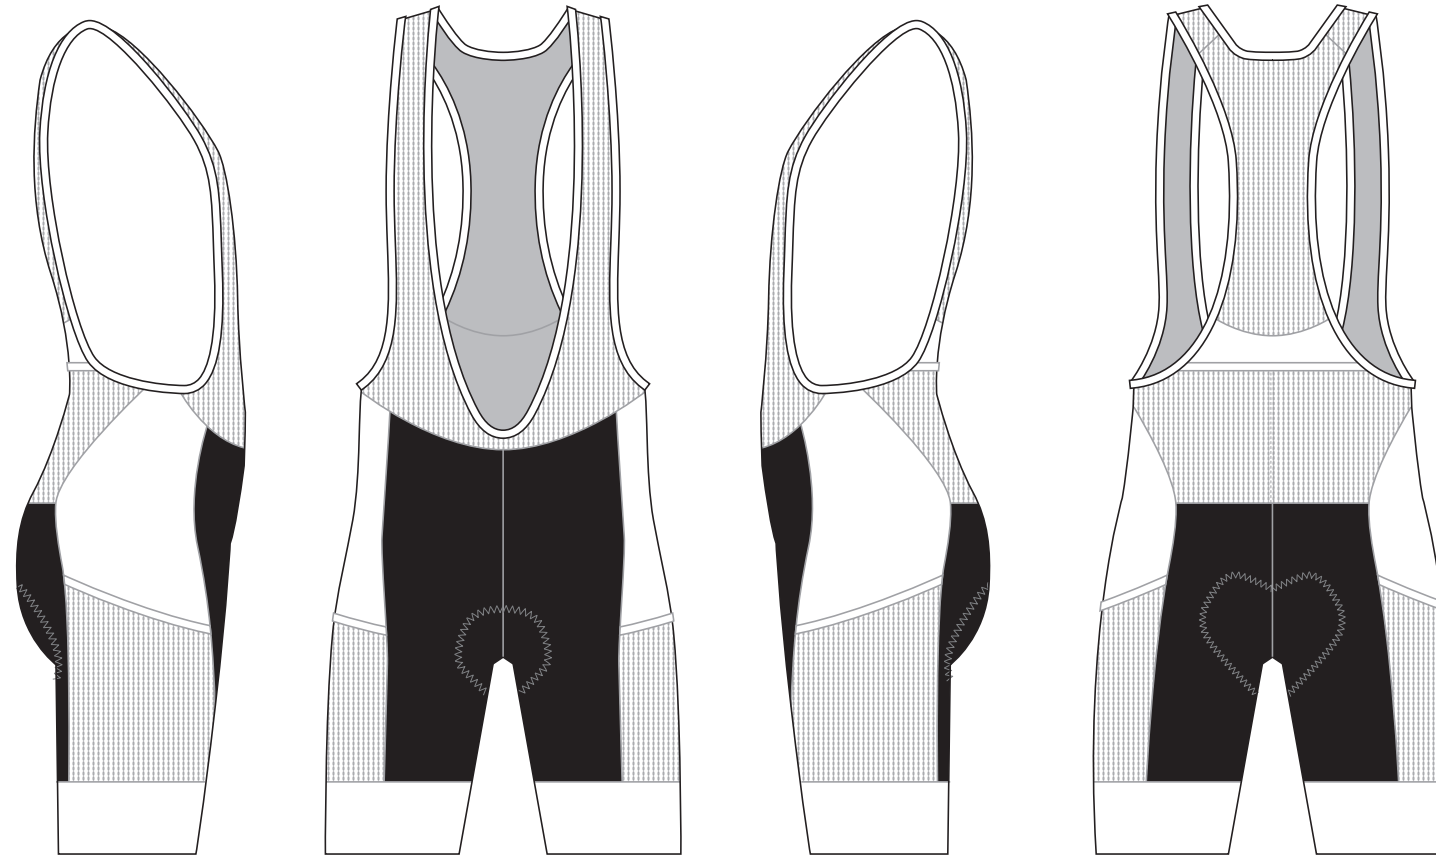

LD001 Cargo Bib Shorts

COLORS USED (PMS / CMYK):

LD002 Cargo Bib Shorts

Women's Specific Cut

RIGHT SIDE PANEL

LEFT SIDE PANEL

RIGHT BAND

LEFT BAND