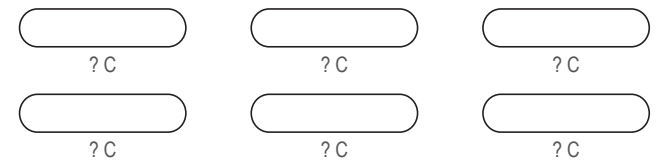

COLORS USED (PMS / CMYK):