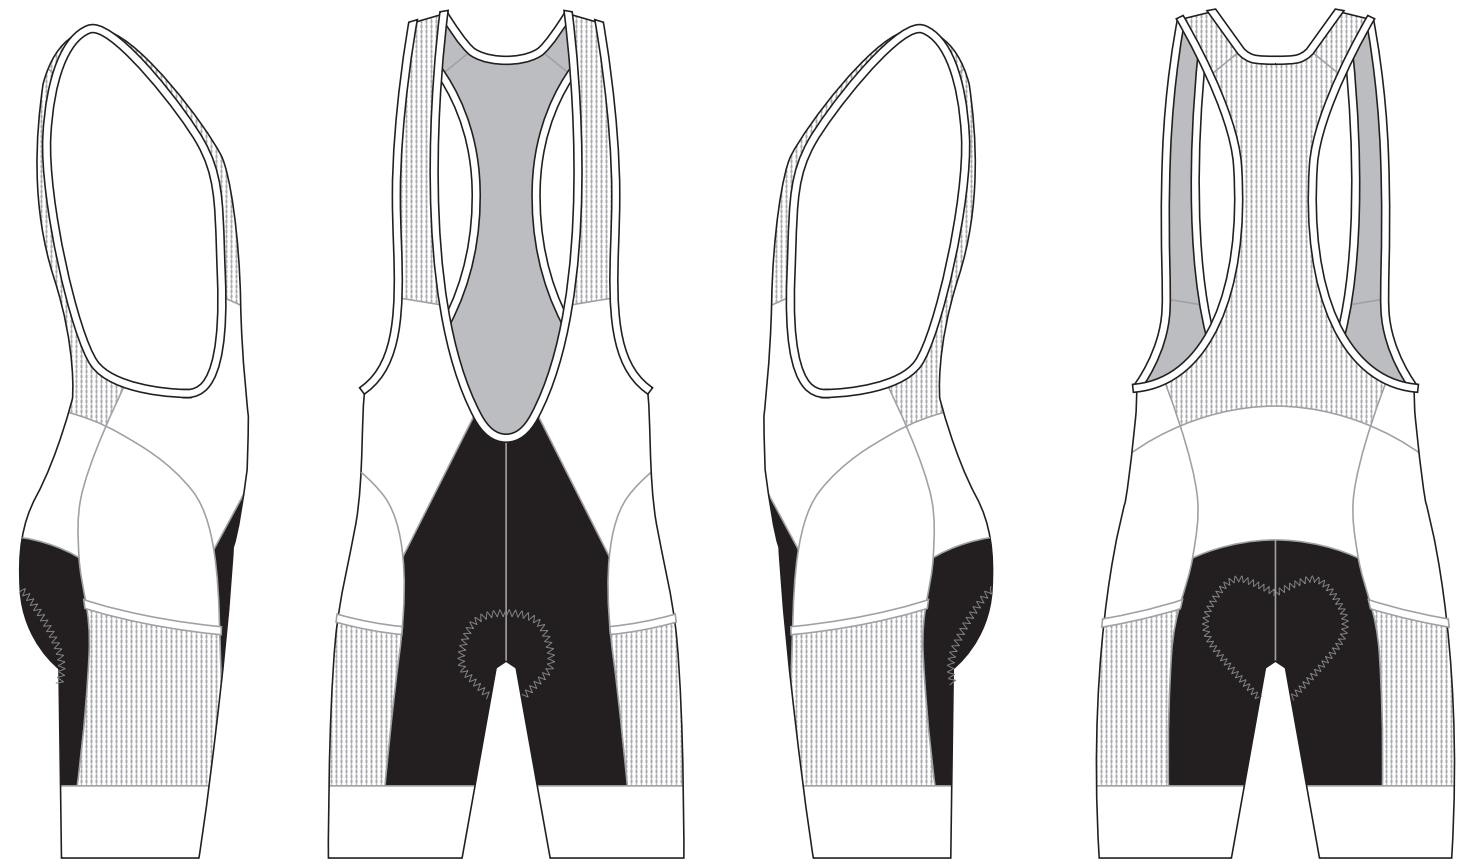

LD008 Cargo Bib Shorts