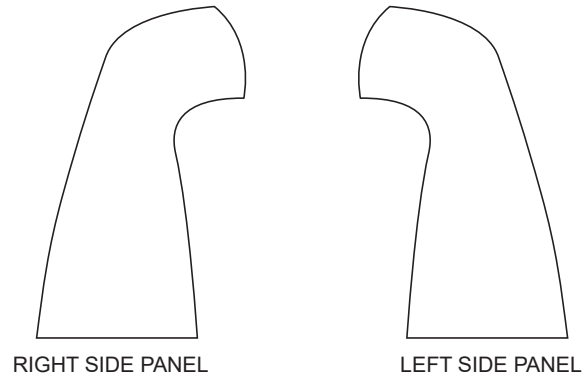

LD007 Cargo Bib Shorts