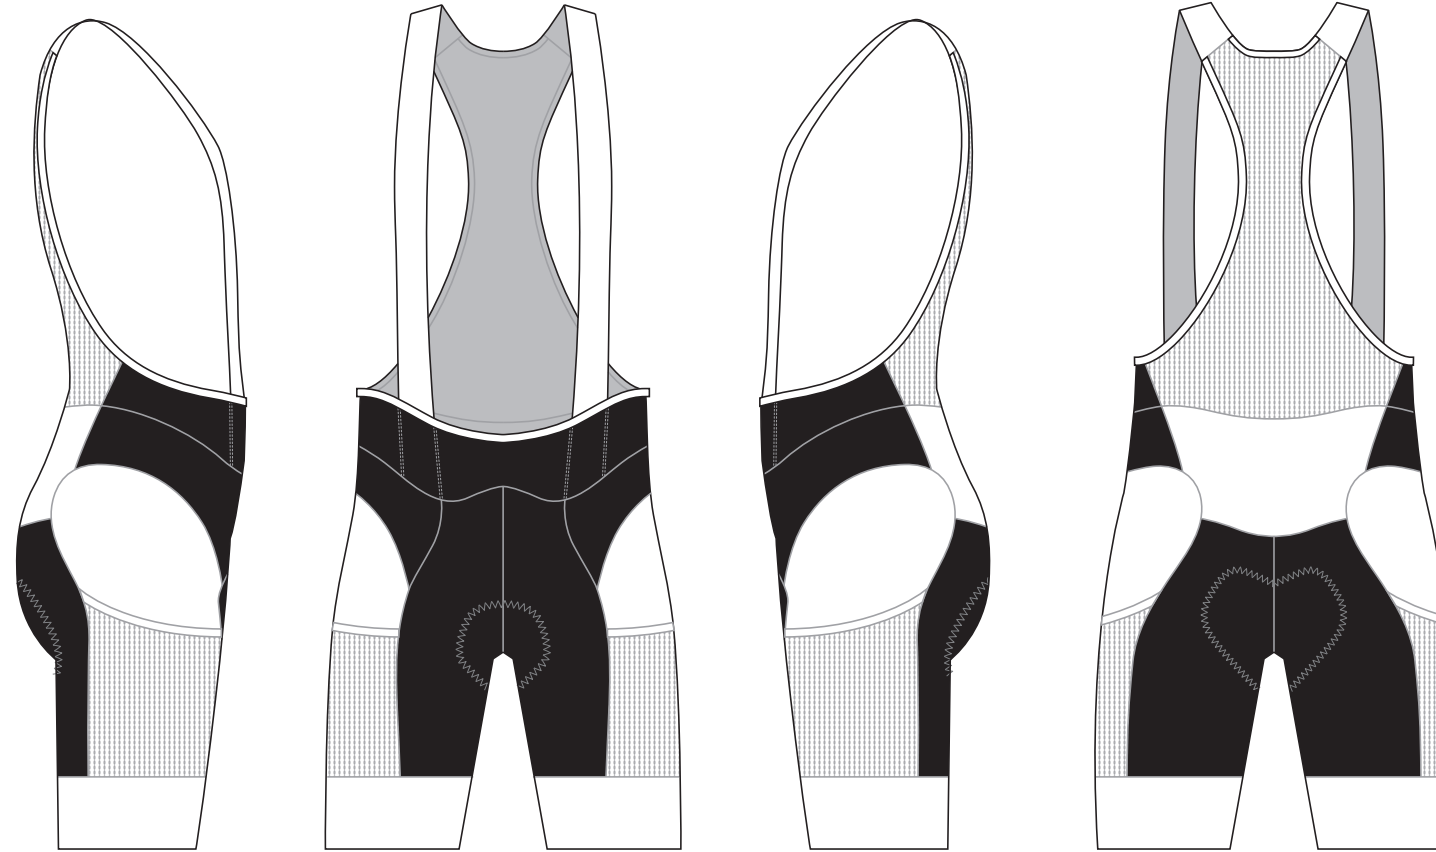

RIGHT SIDE PANEL

LEFT SIDE PANEL

RIGHT BAND

LEFT BAND

BIB BINDING

POCKET BINDING

COLORS USED (PMS / CMYK):

? C