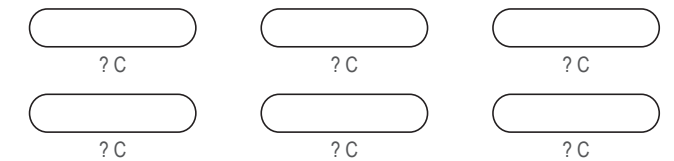

LD001 Cargo Bib Shorts

COLORS USED (PMS / CMYK):

LD002 Cargo Bib Shorts

Women's Specific Cut

RIGHT SIDE PANEL

LEFT SIDE PANEL

RIGHT BAND

LEFT BAND