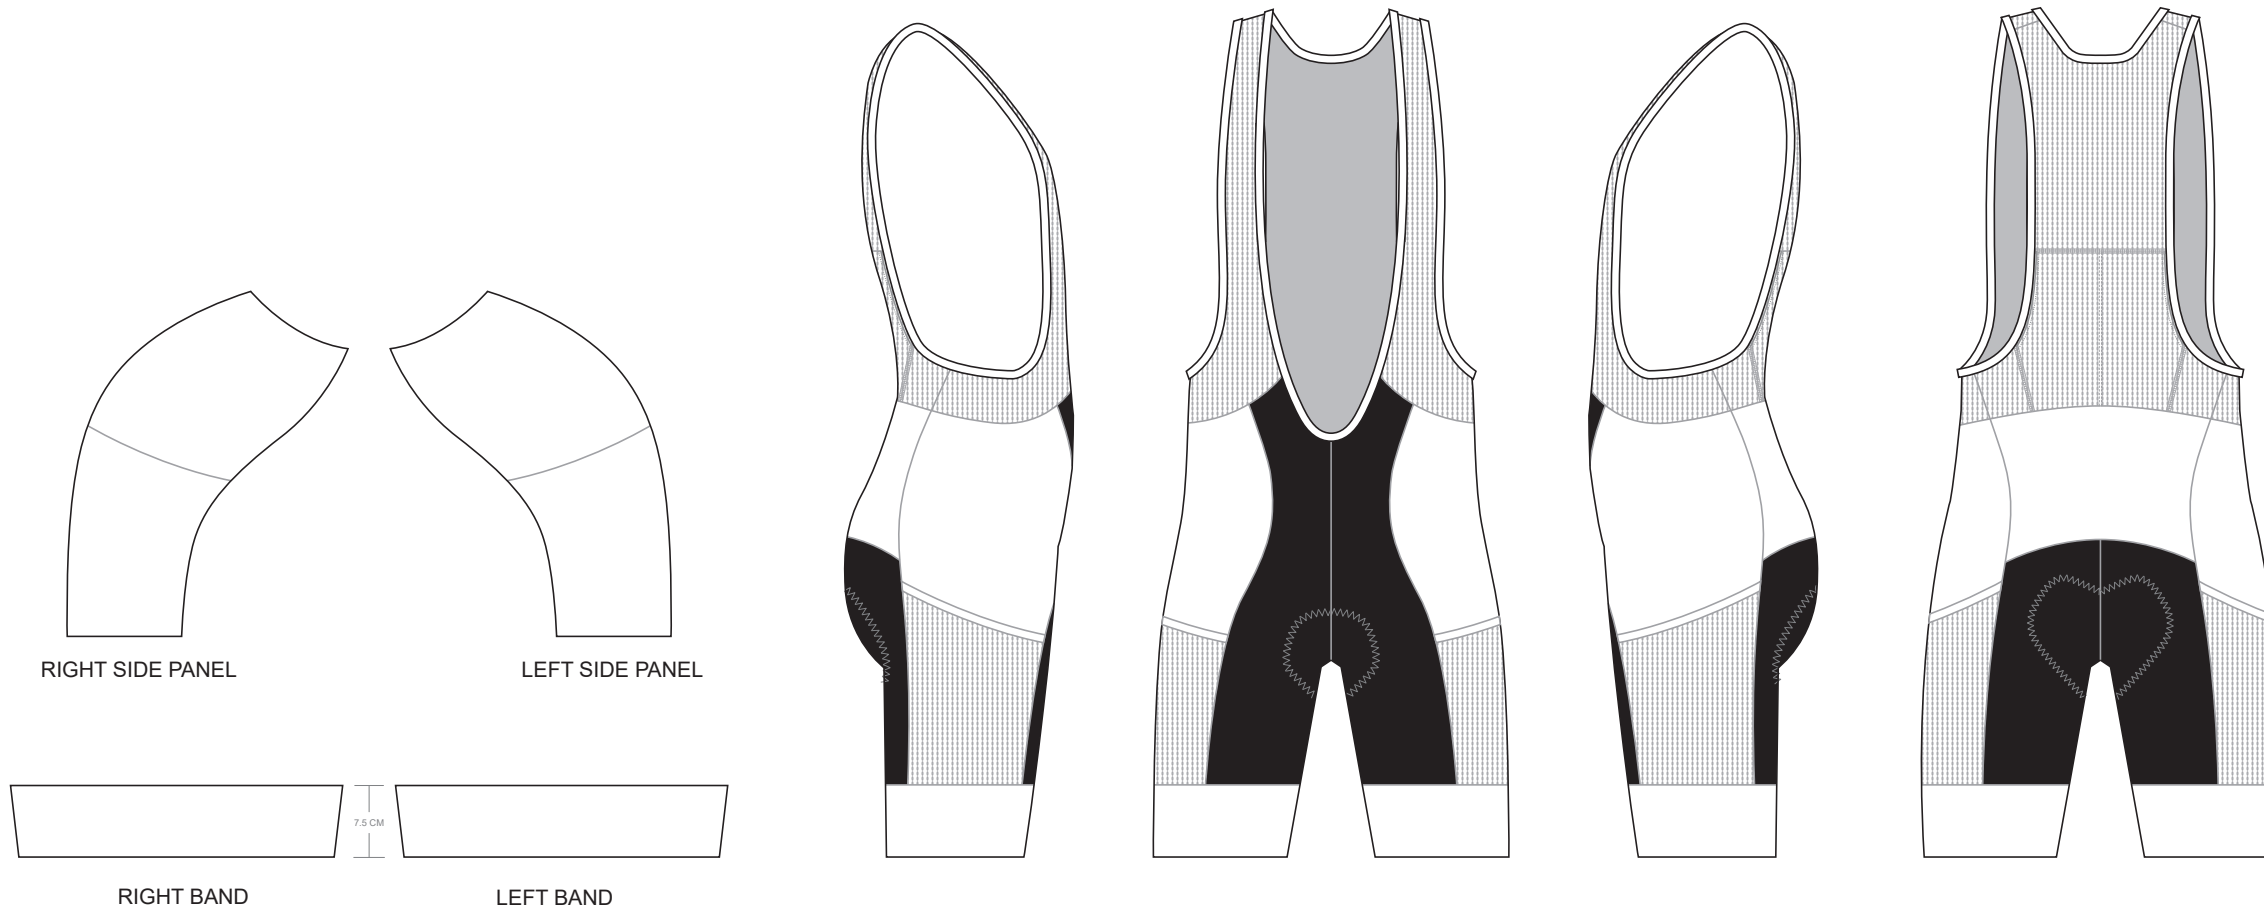

LD005 Cargo Bib Shorts

BIB BINDING

POCKET BINDING

COLORS USED (PMS / CMYK):

? C

? C

? C

? C

? C

? C

✉ sales@limkoo.com

f t i limkooapparel