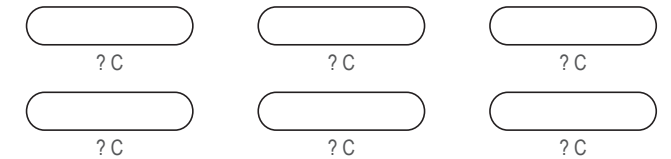

f t i limkooapparel

LD006 Cargo Bib Shorts

COLORS USED (PMS / CMYK):

LD007 Cargo Bib Shorts

COLORS USED (PMS / CMYK):

LD008 Cargo Bib Shorts

COLORS USED (PMS / CMYK):

LD009 Cargo Bib Shorts

RIGHT SIDE PANEL

LEFT SIDE PANEL

RIGHT BAND

LEFT BAND

BIB BINDING

POCKET BINDING

COLORS USED (PMS / CMYK):

? C