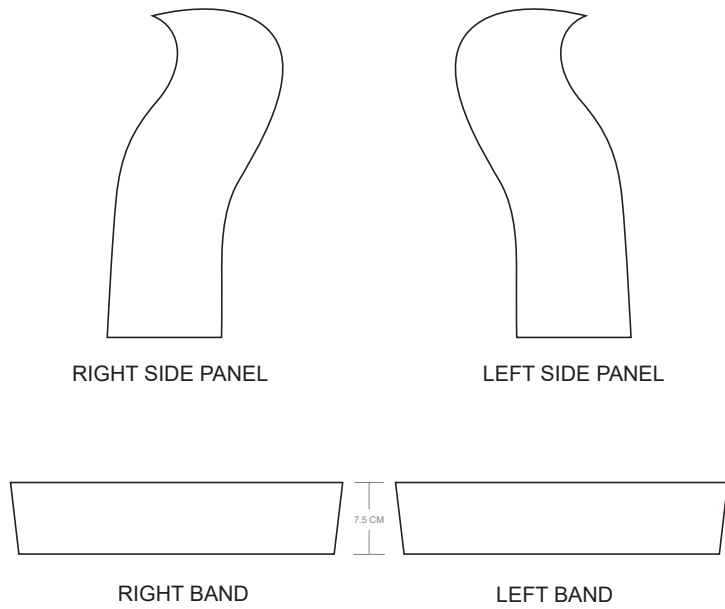

? C

LD003 Cargo Bib Shorts

COLORS USED (PMS / CMYK):

LD004 Cargo Bib Shorts

COLORS USED (PMS / CMYK):

LD005 Cargo Bib Shorts

BIB BINDING

POCKET BINDING