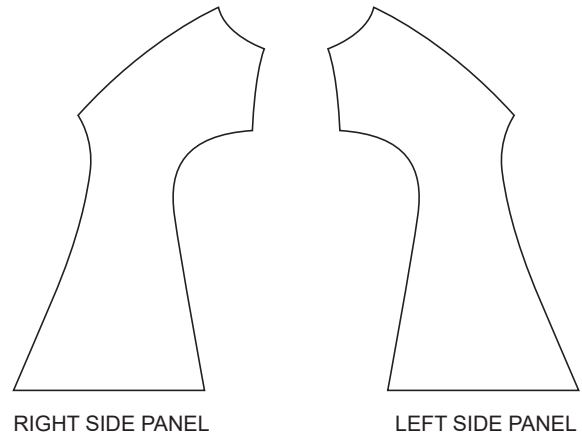

LD006 Cargo Bib Shorts