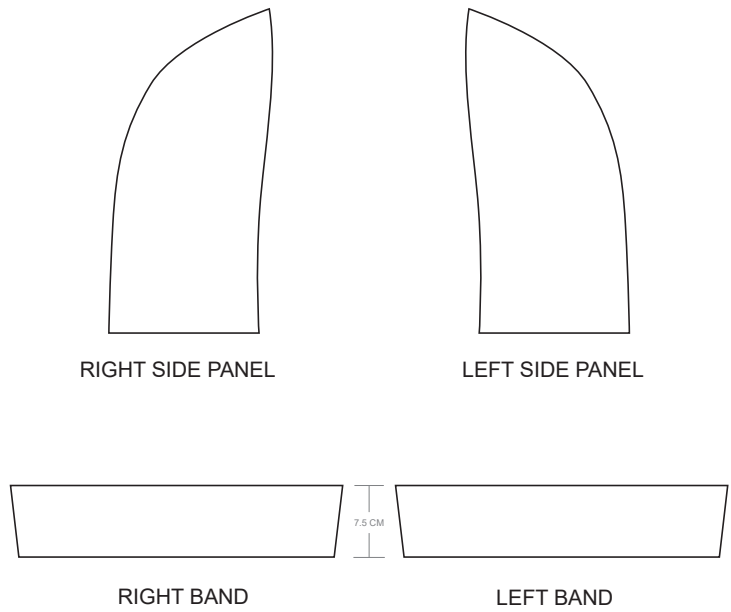

LD008 Cargo Bib Shorts