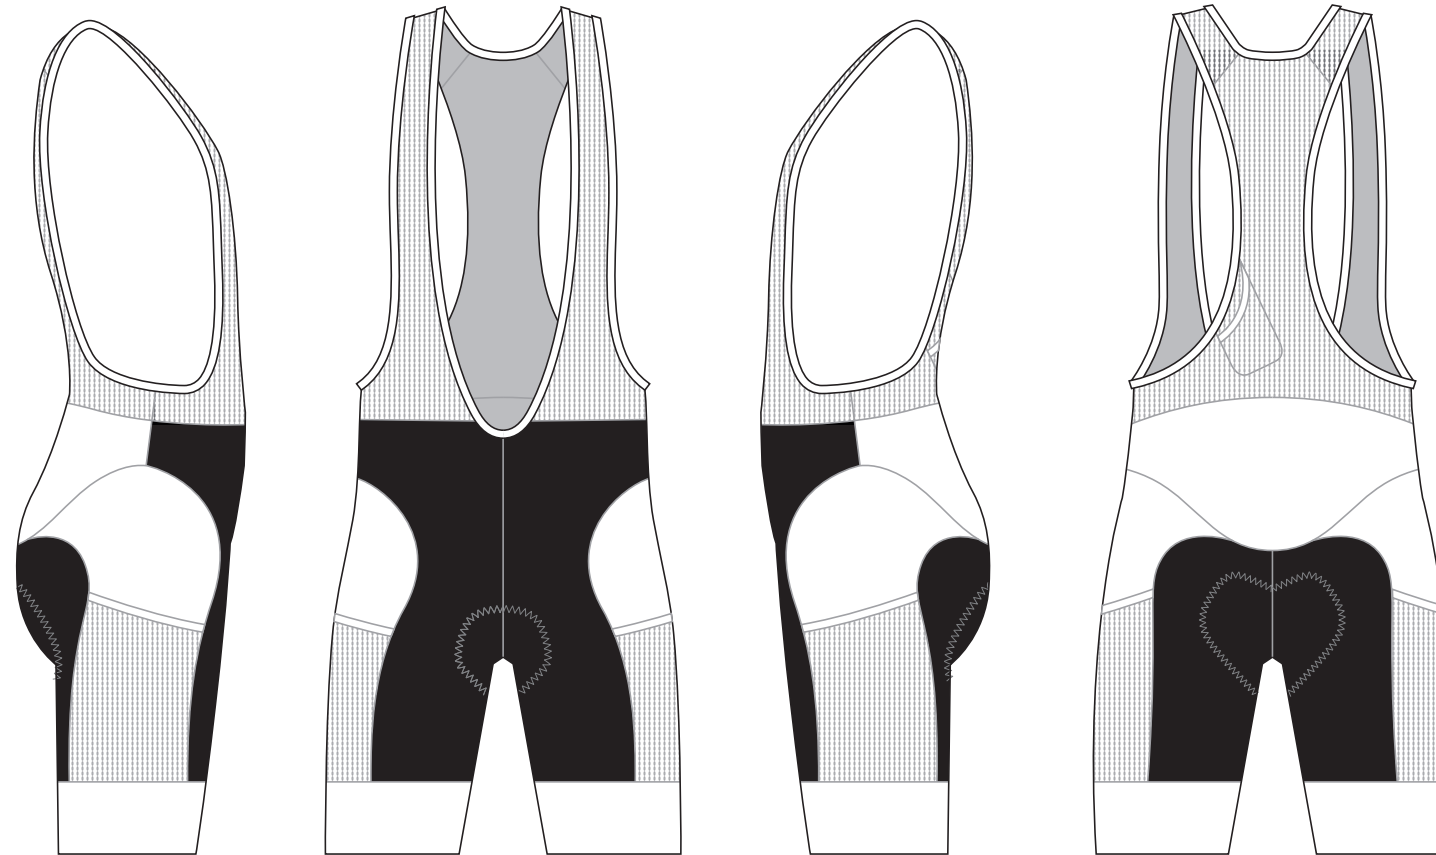

? C

LD003 Cargo Bib Shorts

COLORS USED (PMS / CMYK):

LD004 Cargo Bib Shorts

COLORS USED (PMS / CMYK):

LD005 Cargo Bib Shorts

BIB BINDING

POCKET BINDING