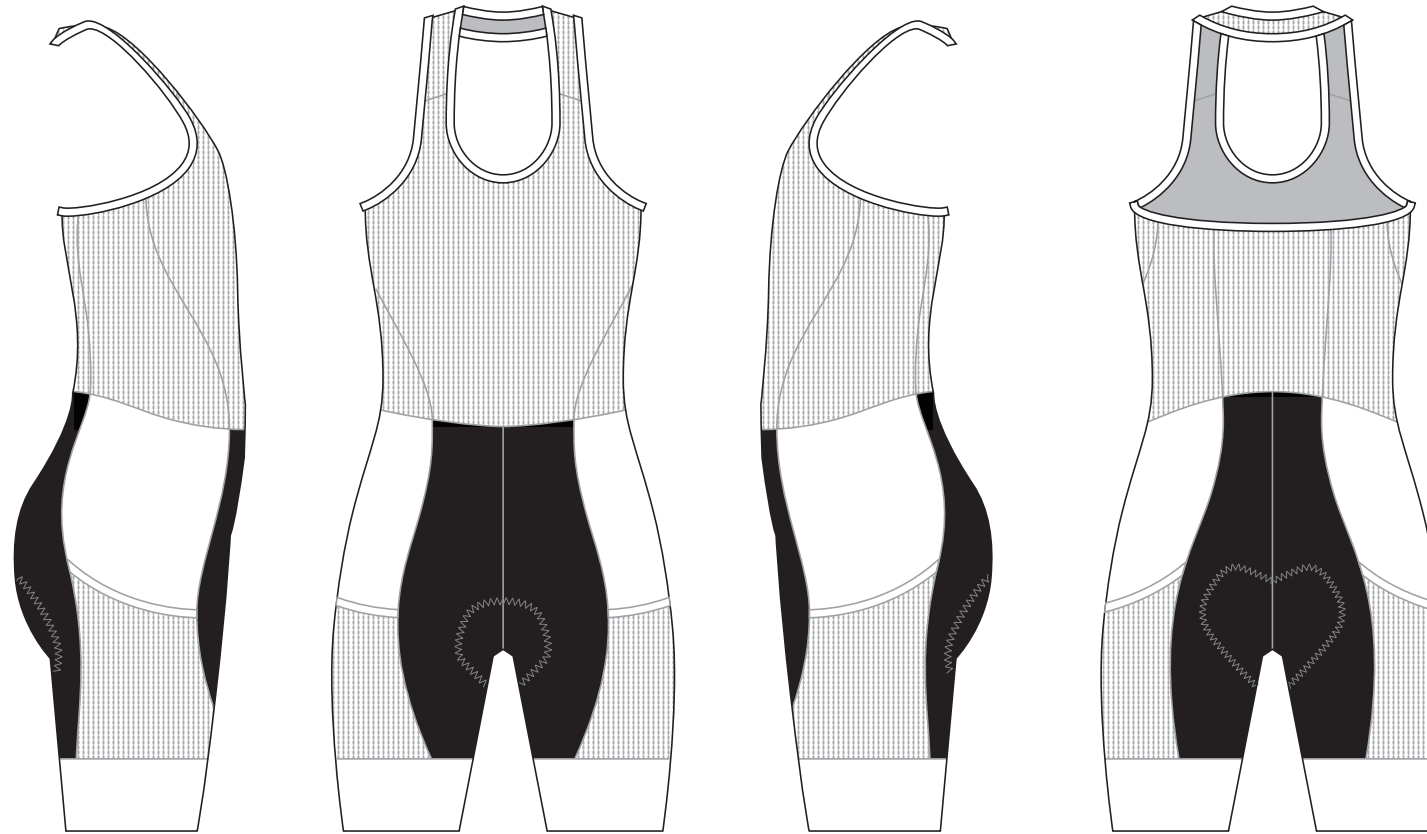

LD001 Cargo Bib Shorts

COLORS USED (PMS / CMYK):

LD002 Cargo Bib Shorts

Women's Specific Cut

RIGHT SIDE PANEL

LEFT SIDE PANEL

RIGHT BAND

LEFT BAND