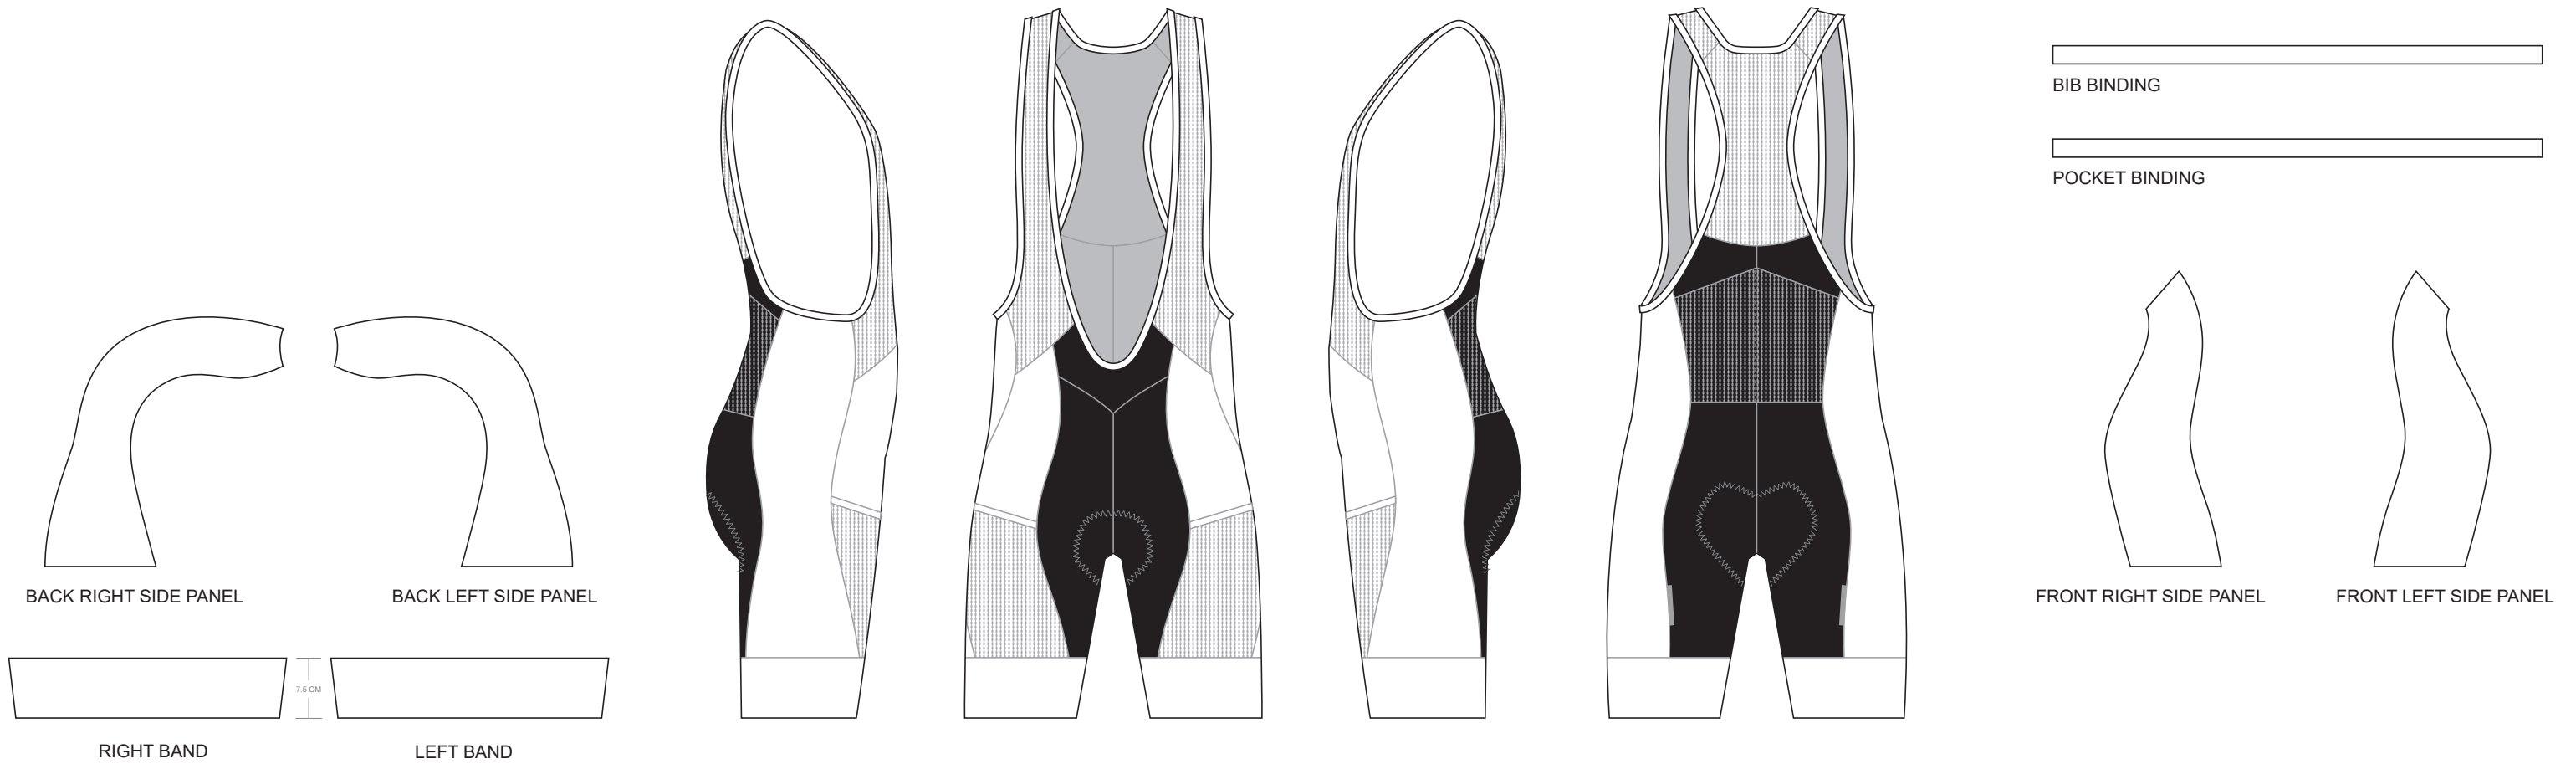

LD003 Cargo Bib Shorts