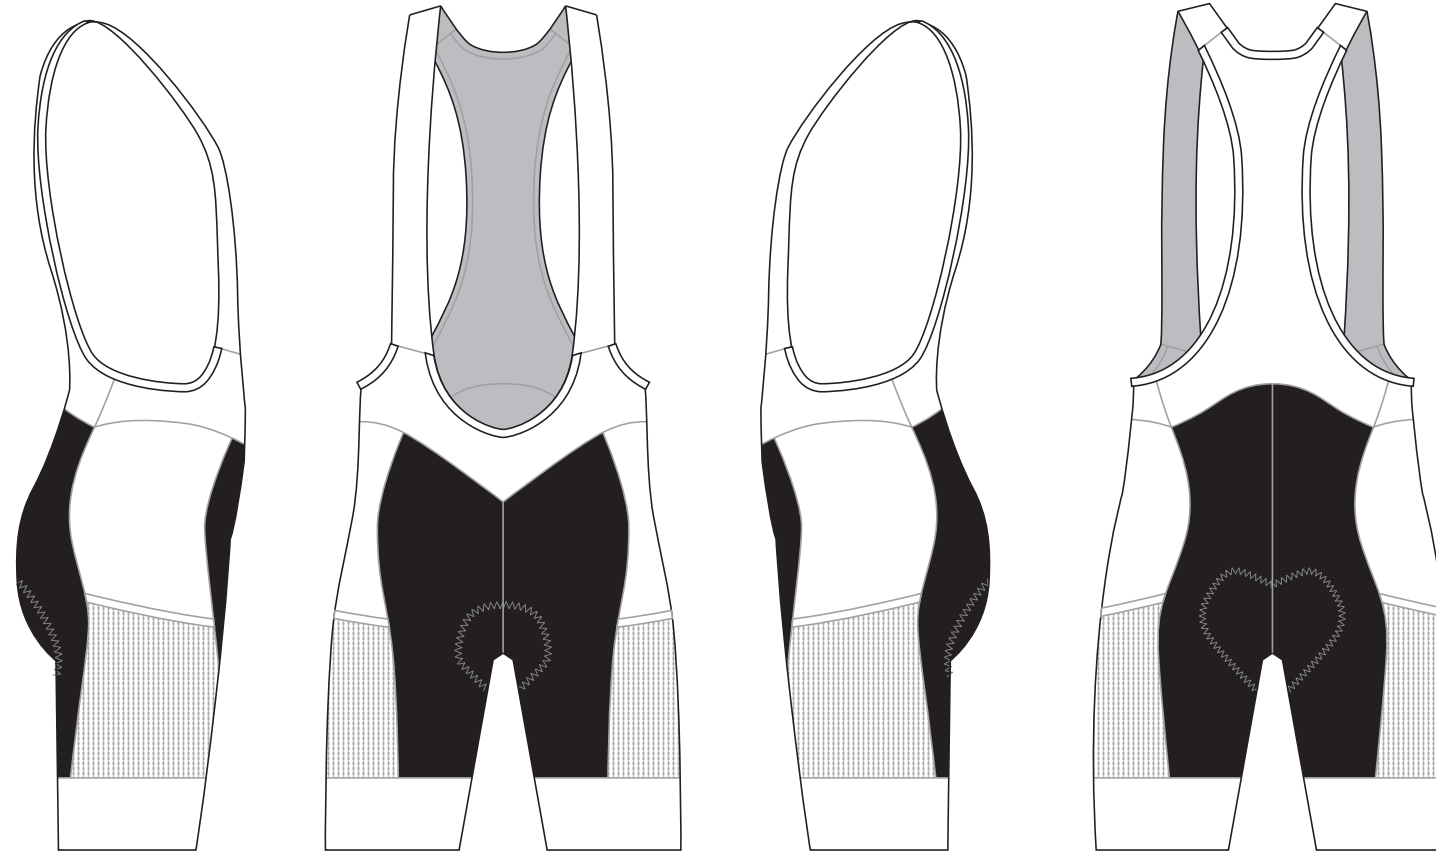

LD007 Cargo Bib Shorts