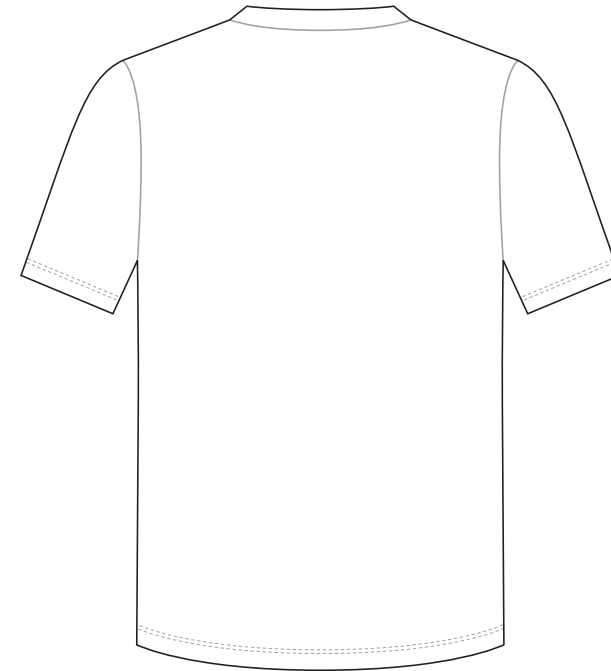

? C

? C

? C

LCC002 BMX Short Sleeve Jersey

NECK TRIM

RIGHT SLEEVE

LEFT SLEEVE

Logo reads with the arrow ↑

? C

? C

LCC003 BMX Short Sleeve Jersey

NECK TRIM

RIGHT SLEEVE

LEFT SLEEVE

COLORS USED (PMS / CMYK):

? C

NECK TRIM

RIGHT SLEEVE

LEFT SLEEVE

RIGHT SIDE PANEL

Logo reads with the arrow →

LEFT SIDE PANEL

Logo reads with the arrow ←

COLORS USED (PMS / CMYK):