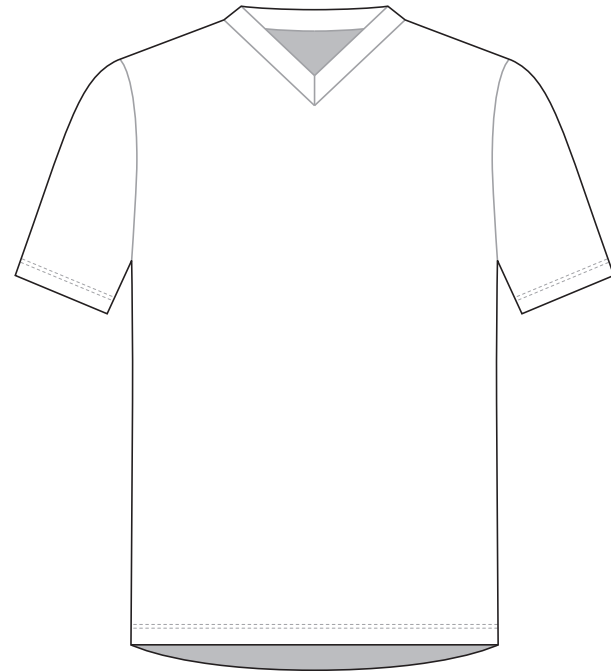

? C

? C

? C

LCC002 BMX Short Sleeve Jersey

NECK TRIM

RIGHT SLEEVE

LEFT SLEEVE

Logo reads with the arrow ↑

? C

? C

LCC003 BMX Short Sleeve Jersey

NECK TRIM

RIGHT SLEEVE

LEFT SLEEVE

COLORS USED (PMS / CMYK):

? C

NECK TRIM

RIGHT SLEEVE

LEFT SLEEVE

RIGHT SIDE PANEL

Logo reads with the arrow →

LEFT SIDE PANEL

Logo reads with the arrow ←

COLORS USED (PMS / CMYK):