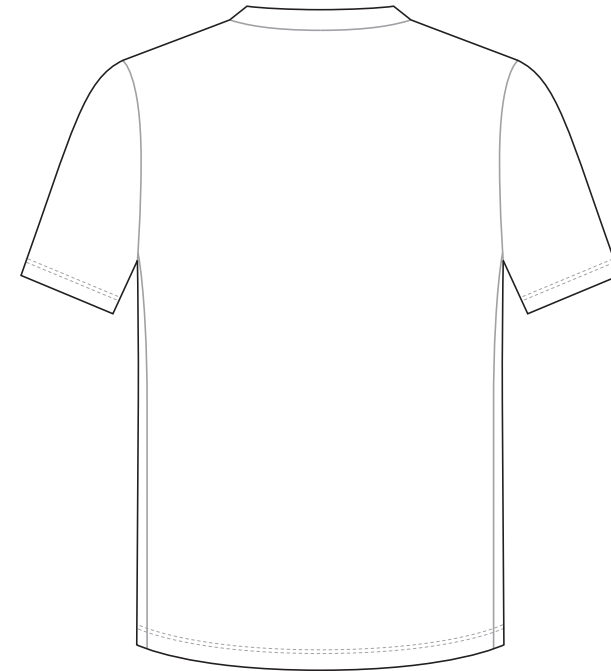

? C

? C

? C

LCC002 BMX Short Sleeve Jersey

NECK TRIM

RIGHT SLEEVE

LEFT SLEEVE

Logo reads with the arrow ↑

? C

? C

? C

? C

? C

✉ sales@limkoo.com

   [limkooapparel](#)

LCC004 BMX Short Sleeve Jersey

NECK TRIM

RIGHT SLEEVE

LEFT SLEEVE

RIGHT SIDE PANEL

Logo reads with the arrow →

LEFT SIDE PANEL

Logo reads with the arrow ←

COLORS USED (PMS / CMYK):