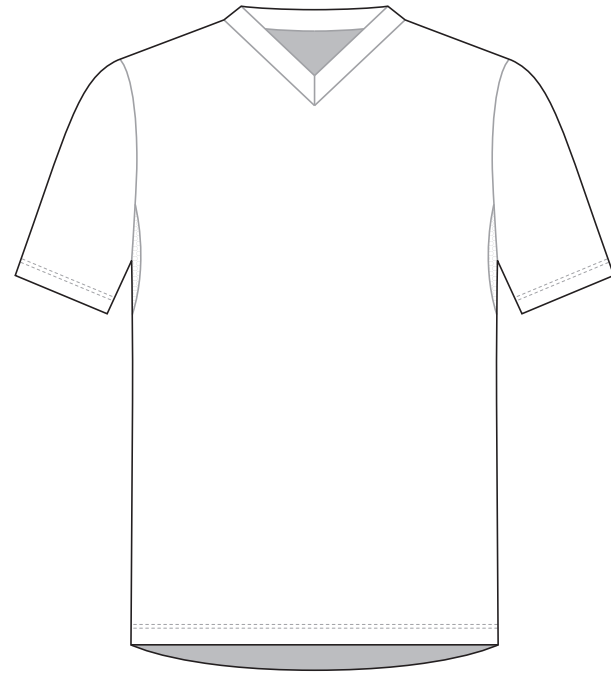

LCC005 BMX Short Sleeve Jersey

COLORS USED (PMS / CMYK):

? C

? C

? C

? C

? C

? C