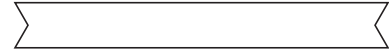

? C

? C

? C

LCC002 BMX Short Sleeve Jersey

NECK TRIM

RIGHT SLEEVE

LEFT SLEEVE

Logo reads with the arrow ↑

RIGHT SIDE PANEL

Logo reads with the arrow ↓

LEFT SIDE PANEL

COLORS USED (PMS / CMYK):

? C

? C

? C

? C

? C

? C

LCC003 BMX Short Sleeve Jersey

NECK TRIM

RIGHT SLEEVE

LEFT SLEEVE

COLORS USED (PMS / CMYK):

? C