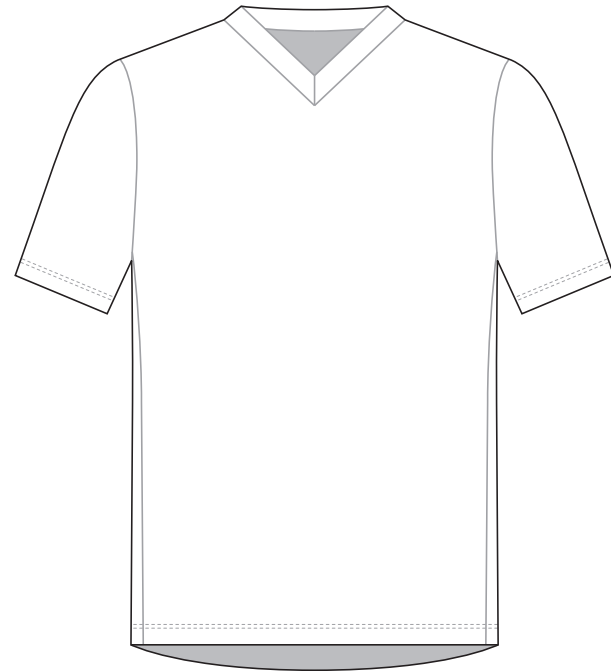

? C

? C

? C

LCC002 BMX Short Sleeve Jersey

NECK TRIM

RIGHT SLEEVE

LEFT SLEEVE

Logo reads with the arrow ↑

? C

? C

LCC003 BMX Short Sleeve Jersey

NECK TRIM

RIGHT SLEEVE

LEFT SLEEVE

COLORS USED (PMS / CMYK):

? C

? C

? C

? C

? C

? C

✉ sales@limkoo.com

   [limkooapparel](#)

LCC004 BMX Short Sleeve Jersey

NECK TRIM

RIGHT SLEEVE

LEFT SLEEVE

RIGHT SIDE PANEL

Logo reads with the arrow →

LEFT SIDE PANEL

Logo reads with the arrow ←

COLORS USED (PMS / CMYK):