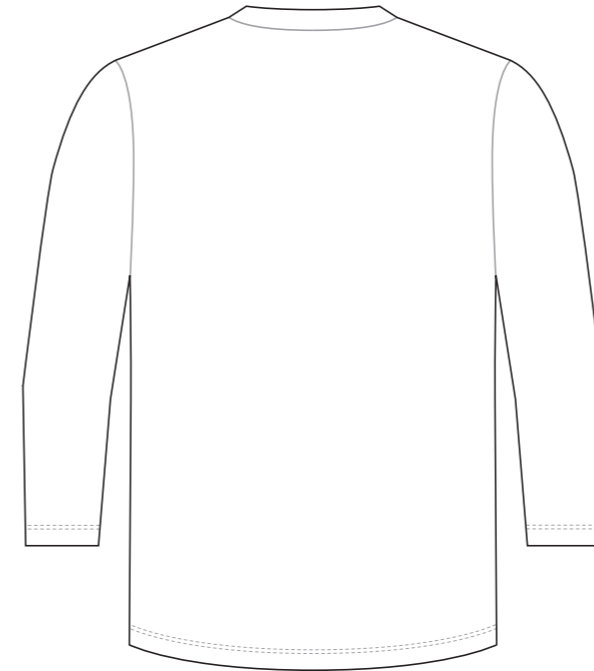

? C

? C

? C

LCB002 BMX Three-Quarter sleeve Jersey

NECK TRIM

RIGHT SLEEVE

LEFT SLEEVE

Logo reads with the arrow →

? C

? C

? C

LCB006 BMX Three-Quarter sleeve Jersey

NECK TRIM

RIGHT SLEEVE

LEFT SLEEVE

COLORS USED (PMS / CMYK):