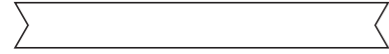

? C

? C

? C

LCB002 BMX Three-Quarter sleeve Jersey

NECK TRIM

RIGHT SLEEVE

LEFT SLEEVE

Logo reads with the arrow →

RIGHT SIDE PANEL

Logo reads with the arrow ↓

LEFT SIDE PANEL

COLORS USED (PMS / CMYK):

? C

? C

? C

? C

? C

? C

LCB003 BMX Three-Quarter sleeve Jersey

NECK TRIM

RIGHT SLEEVE

LEFT SLEEVE

COLORS USED (PMS / CMYK):

? C