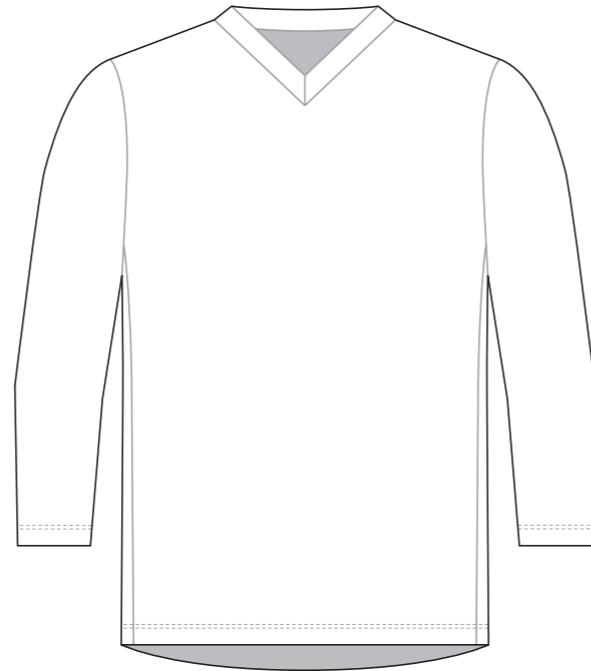

? C

? C

? C

LCB002 BMX Three-Quarter sleeve Jersey

NECK TRIM

RIGHT SLEEVE

LEFT SLEEVE

Logo reads with the arrow →

? C

? C

? C

? C

? C

LCB004 BMX Three-Quarter sleeve Jersey

NECK TRIM

RIGHT SLEEVE

LEFT SLEEVE

Logo reads with the arrow →

RIGHT SIDE PANEL

Logo reads with the arrow ↓

LEFT SIDE PANEL

COLORS USED (PMS / CMYK):

? C

? C