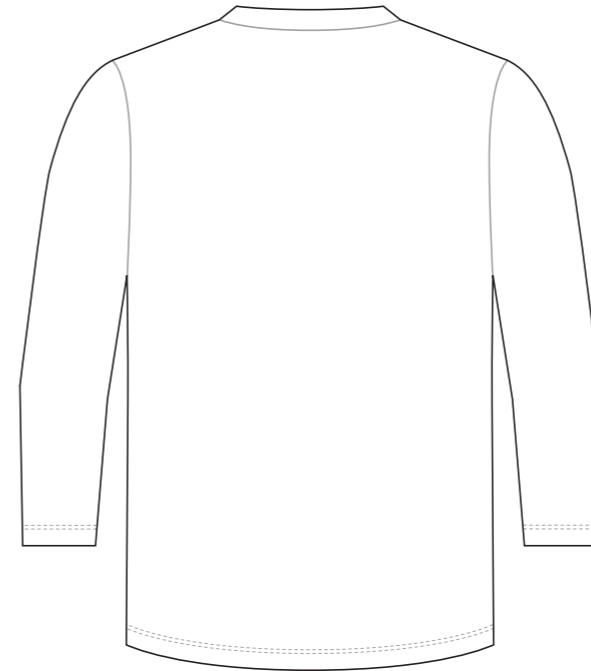

? C

? C

? C

LCB002 BMX Three-Quarter sleeve Jersey

NECK TRIM

RIGHT SLEEVE

LEFT SLEEVE

Logo reads with the arrow →

? C

? C

LCB003 BMX Three-Quarter sleeve Jersey

NECK TRIM

RIGHT SLEEVE

LEFT SLEEVE

COLORS USED (PMS / CMYK):

? C

? C

? C

? C

? C

? C

LCB004 BMX Three-Quarter sleeve Jersey

NECK TRIM

RIGHT SLEEVE