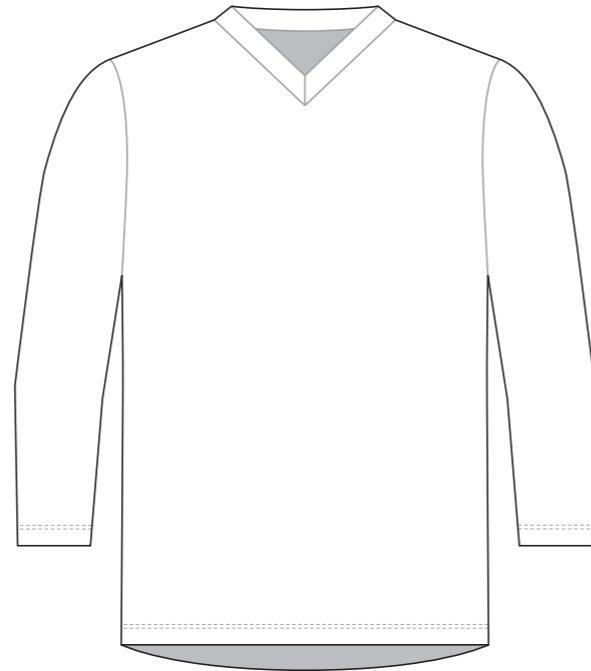

? C

? C

? C

LCB002 BMX Three-Quarter sleeve Jersey

NECK TRIM

RIGHT SLEEVE

LEFT SLEEVE

Logo reads with the arrow →

? C

? C

LCB003 BMX Three-Quarter sleeve Jersey

NECK TRIM

RIGHT SLEEVE

LEFT SLEEVE

COLORS USED (PMS / CMYK):

? C

? C

? C

? C

? C

? C

LCB004 BMX Three-Quarter sleeve Jersey

NECK TRIM

RIGHT SLEEVE