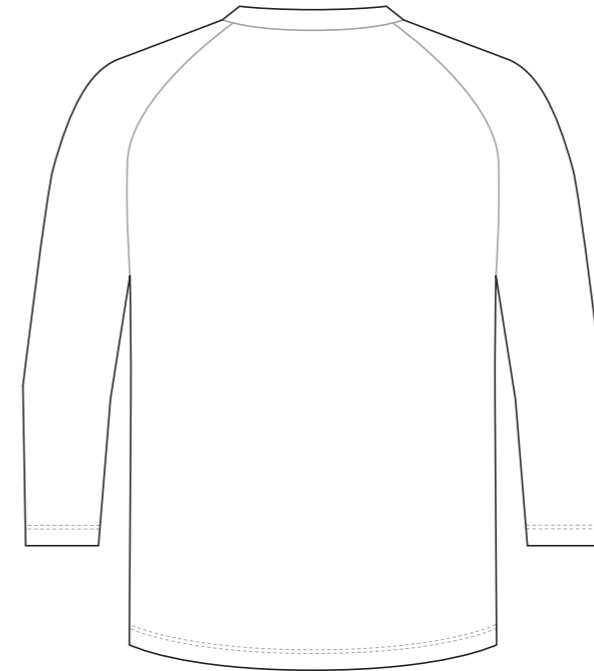

LCB001 BMX Three-Quarter sleeve Jersey

NECK TRIM

RIGHT SLEEVE

LEFT SLEEVE

COLORS USED (PMS / CMYK):

? C

? C

? C

? C

? C

? C

LCB002 BMX Three-Quarter sleeve Jersey

NECK TRIM

RIGHT SLEEVE

LEFT SLEEVE

Logo reads with the arrow →