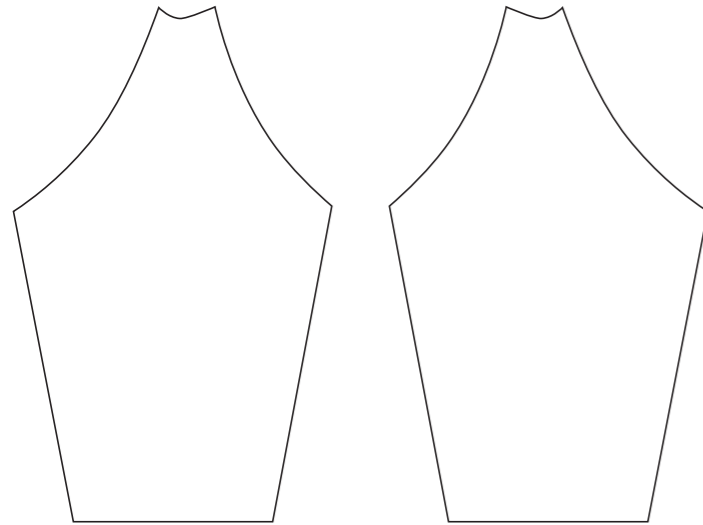

LCB001 BMX Three-Quarter sleeve Jersey

NECK TRIM

RIGHT SLEEVE

LEFT SLEEVE

COLORS USED (PMS / CMYK):

? C

? C

? C

? C

? C

? C

LCB002 BMX Three-Quarter sleeve Jersey

NECK TRIM

RIGHT SLEEVE

LEFT SLEEVE

Logo reads with the arrow →