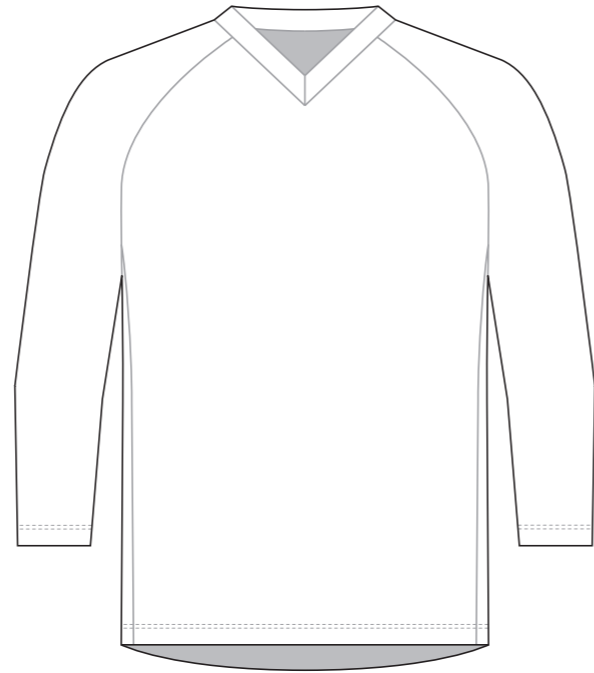

LCB001 BMX Three-Quarter sleeve Jersey

NECK TRIM

RIGHT SLEEVE

LEFT SLEEVE

COLORS USED (PMS / CMYK):

? C

? C

? C

? C

? C

? C

LCB002 BMX Three-Quarter sleeve Jersey

NECK TRIM

RIGHT SLEEVE

LEFT SLEEVE

Logo reads with the arrow →