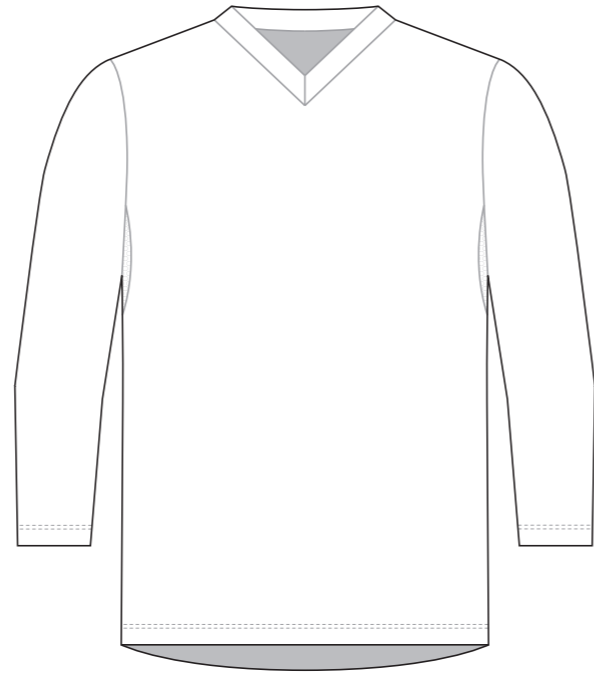

COLORS USED (PMS / CMYK):

? C

? C

? C

? C

? C

? C