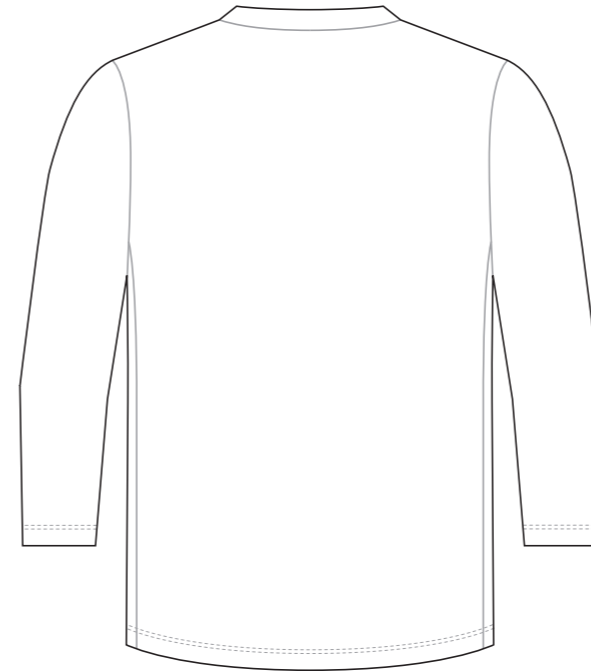

? C

? C

? C

LCB002 BMX Three-Quarter sleeve Jersey

NECK TRIM

RIGHT SLEEVE

LEFT SLEEVE

Logo reads with the arrow →

? C

? C

LCB003 BMX Three-Quarter sleeve Jersey

NECK TRIM

RIGHT SLEEVE

LEFT SLEEVE

COLORS USED (PMS / CMYK):

? C

? C

? C

? C

? C

? C

LCB004 BMX Three-Quarter sleeve Jersey

NECK TRIM

RIGHT SLEEVE

LEFT SLEEVE

Logo reads with the arrow →

RIGHT SIDE PANEL

Logo reads with the arrow ↓

LEFT SIDE PANEL

COLORS USED (PMS / CMYK):

? C

? C