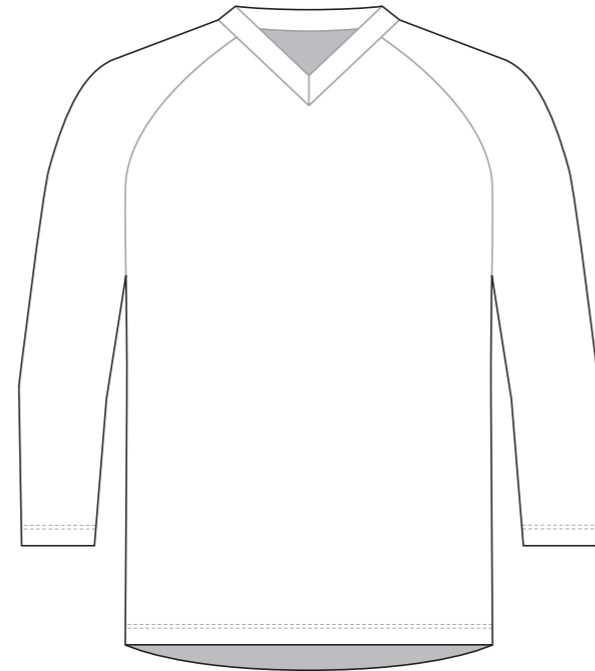

LCB001 BMX Three-Quarter sleeve Jersey

NECK TRIM

RIGHT SLEEVE

LEFT SLEEVE

COLORS USED (PMS / CMYK):

? C

? C

? C

? C

? C

? C

LCB002 BMX Three-Quarter sleeve Jersey

NECK TRIM

RIGHT SLEEVE

LEFT SLEEVE

Logo reads with the arrow →