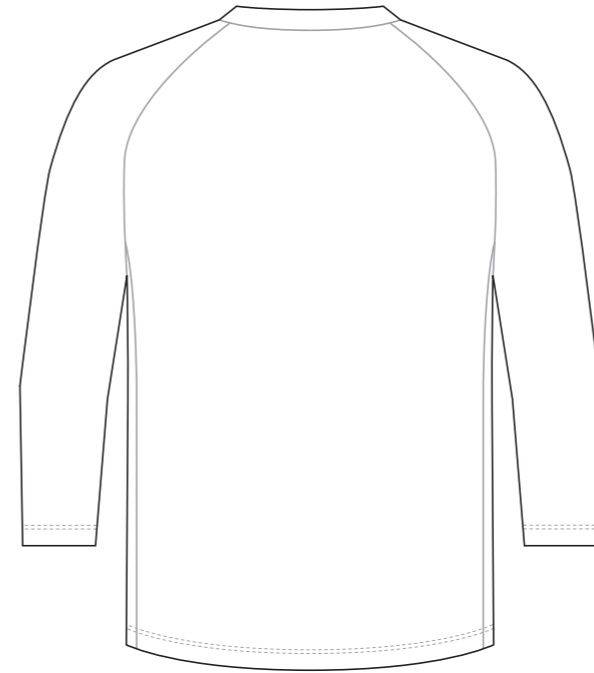

LCB001 BMX Three-Quarter sleeve Jersey

NECK TRIM

RIGHT SLEEVE

LEFT SLEEVE

COLORS USED (PMS / CMYK):

? C

? C

? C

? C

? C

? C

LCB002 BMX Three-Quarter sleeve Jersey

NECK TRIM

RIGHT SLEEVE

LEFT SLEEVE

Logo reads with the arrow →