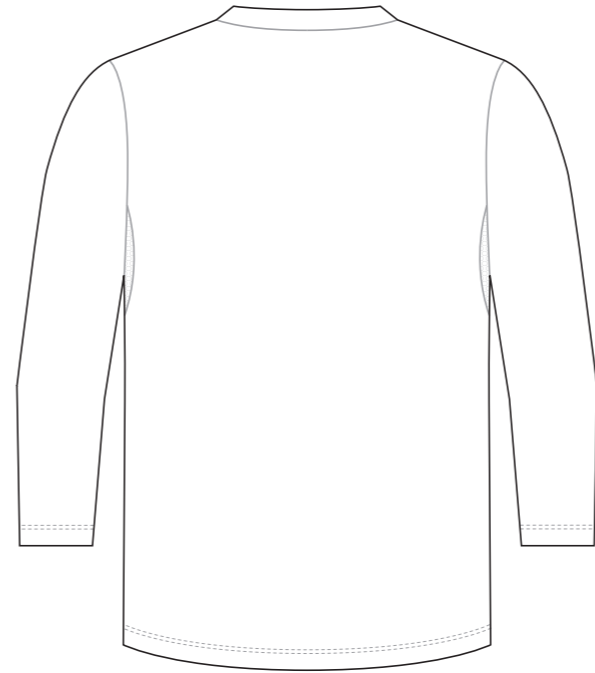

COLORS USED (PMS / CMYK):

? C

? C

? C

? C

? C

? C