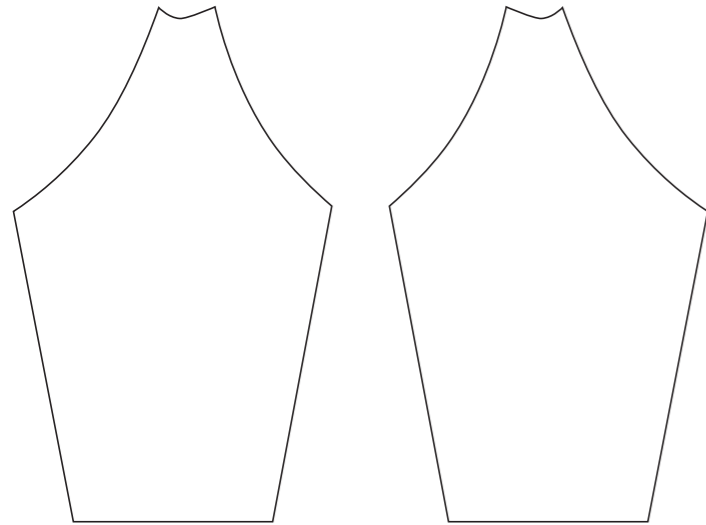

LCB001 BMX Three-Quarter sleeve Jersey

NECK TRIM

RIGHT SLEEVE

LEFT SLEEVE

COLORS USED (PMS / CMYK):

? C

? C

? C

? C

? C

? C

LCB002 BMX Three-Quarter sleeve Jersey

NECK TRIM

RIGHT SLEEVE

LEFT SLEEVE

Logo reads with the arrow →