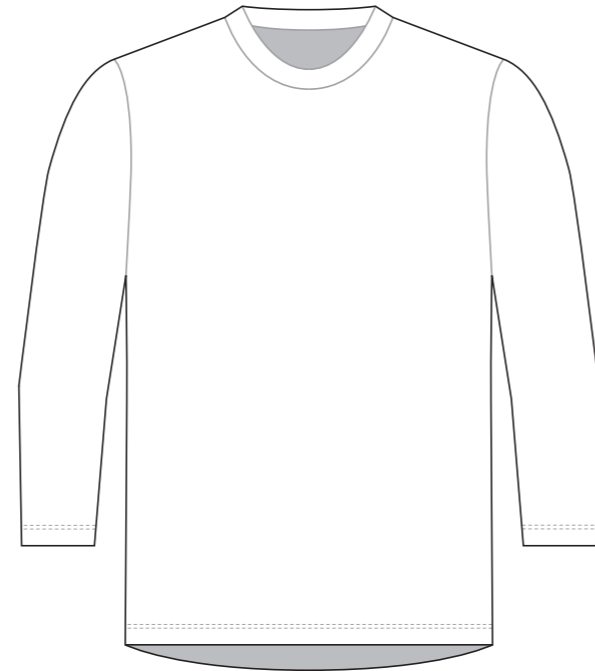

? C

? C

? C

LCB002 BMX Three-Quarter sleeve Jersey

NECK TRIM

RIGHT SLEEVE

LEFT SLEEVE

Logo reads with the arrow →

? C

? C

? C

LCB006 BMX Three-Quarter sleeve Jersey

NECK TRIM

RIGHT SLEEVE

LEFT SLEEVE

COLORS USED (PMS / CMYK):