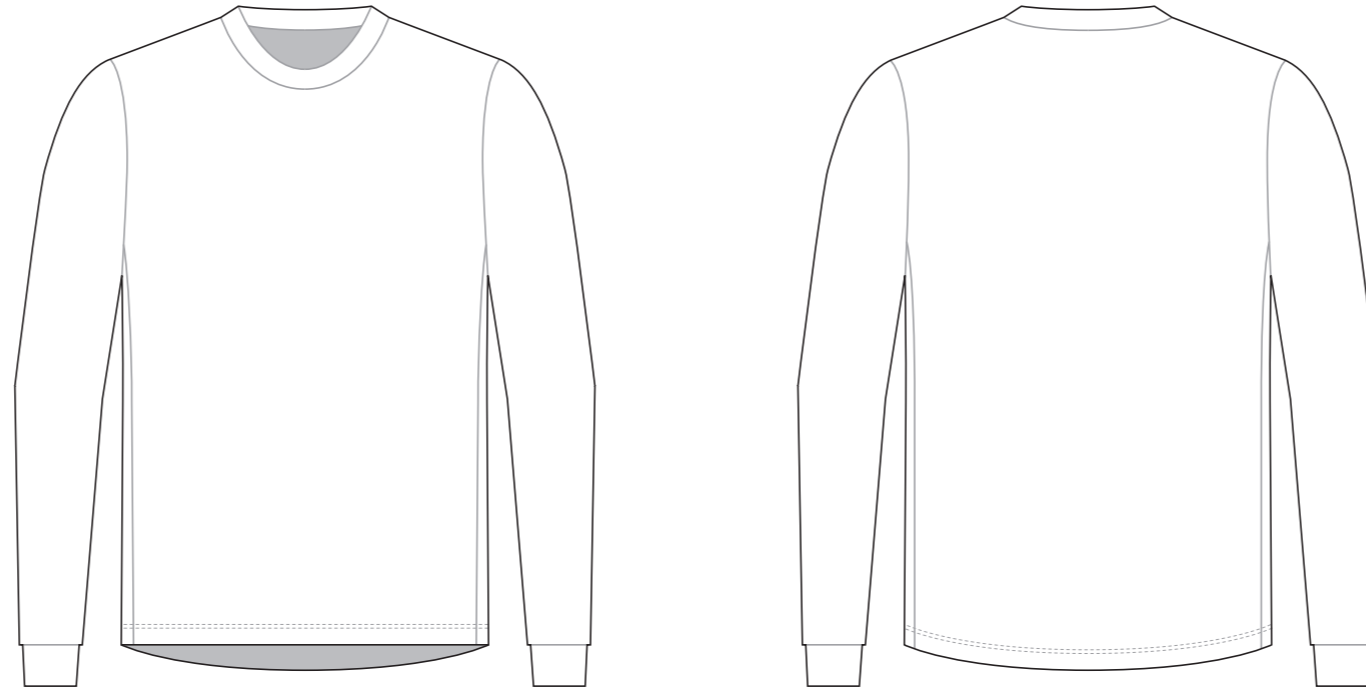

COLORS USED (PMS / CMYK):

LCA007 BMX Long Sleeve Jersey

NECK TRIM

RIGHT SLEEVE

LEFT SLEEVE

RIGHT SIDE PANEL

Logo reads with the arrow →

LEFT SIDE PANEL