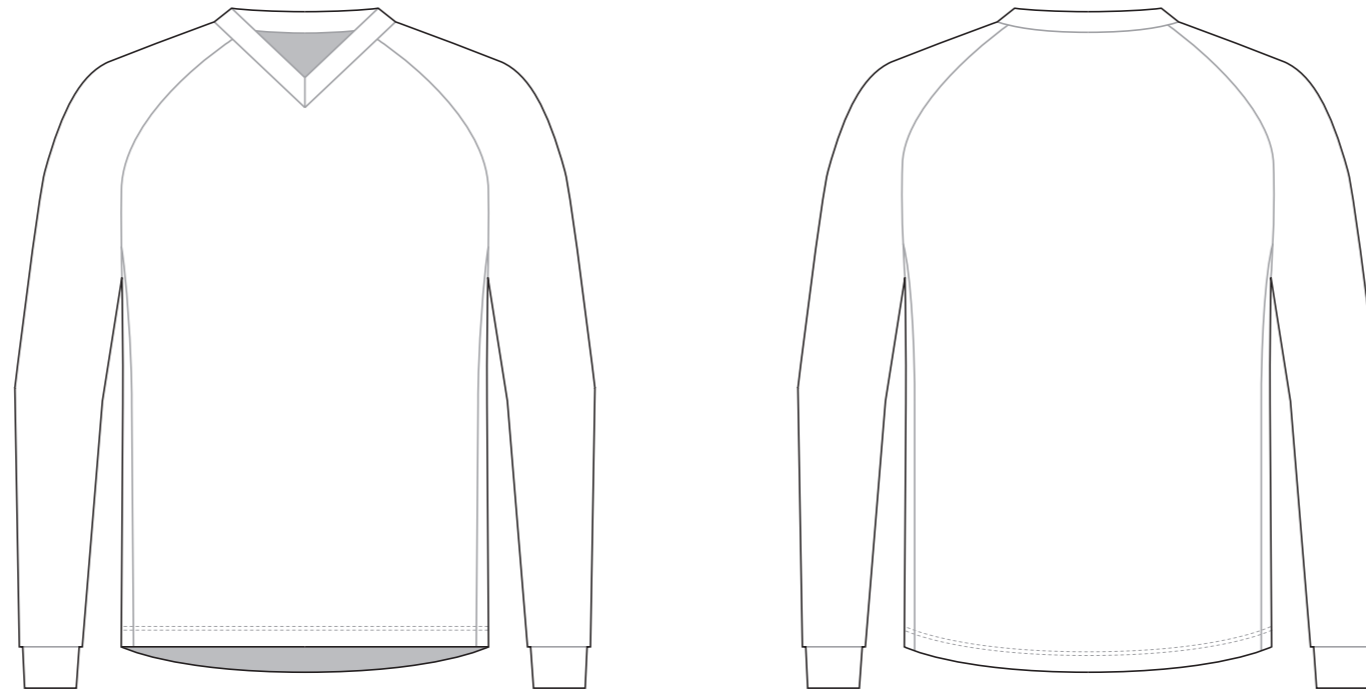

LCA001 BMX Long Sleeve Jersey

NECK TRIM

RIGHT SLEEVE

LEFT SLEEVE

COLORS USED (PMS / CMYK):

? C

? C

? C

? C

? C

? C

LCA002 BMX Long Sleeve Jersey

COLORS USED (PMS / CMYK):

LCA003 BMX Long Sleeve Jersey

NECK TRIM

RIGHT SLEEVE

LEFT SLEEVE

COLORS USED (PMS / CMYK):

? C

? C

? C

? C

? C

? C

LCA004 BMX Long Sleeve Jersey

NECK TRIM

RIGHT SLEEVE

LEFT SLEEVE

RIGHT SIDE PANEL

Logo reads with the arrow →

LEFT SIDE PANEL

Logo reads with the arrow ←