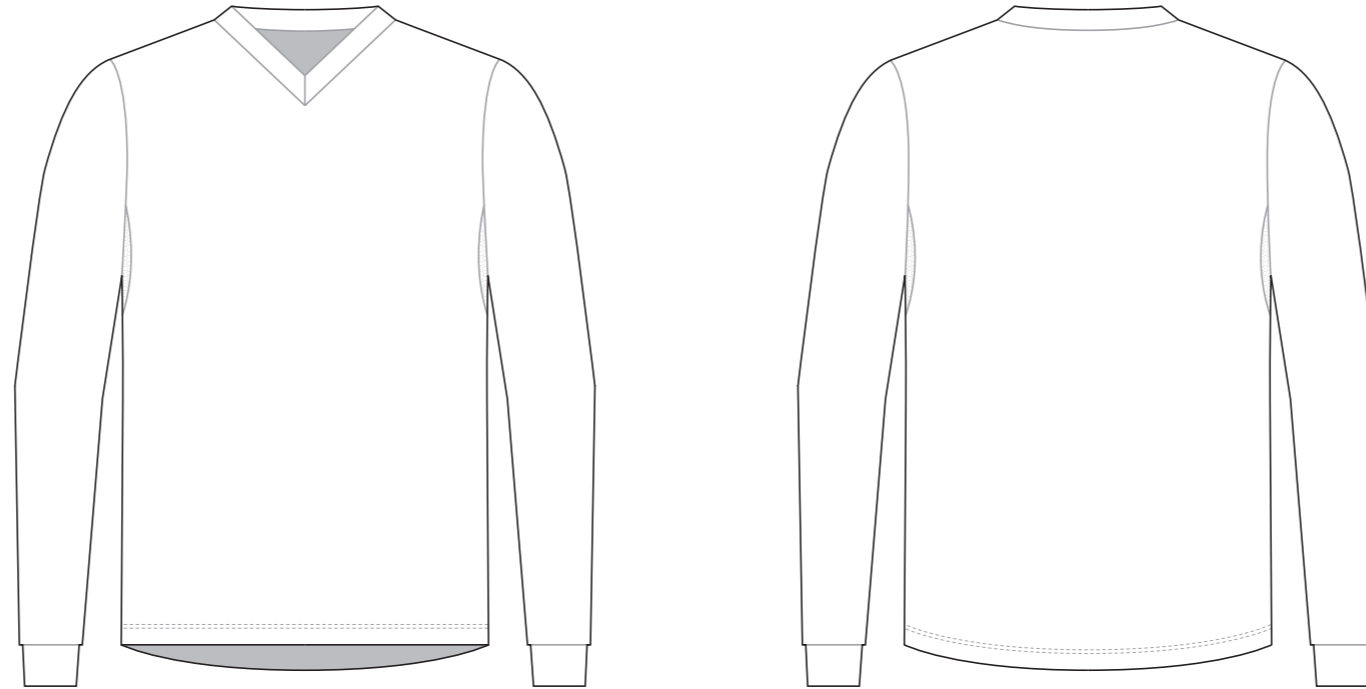

COLORS USED (PMS / CMYK):

? C

? C

? C

? C

? C

? C