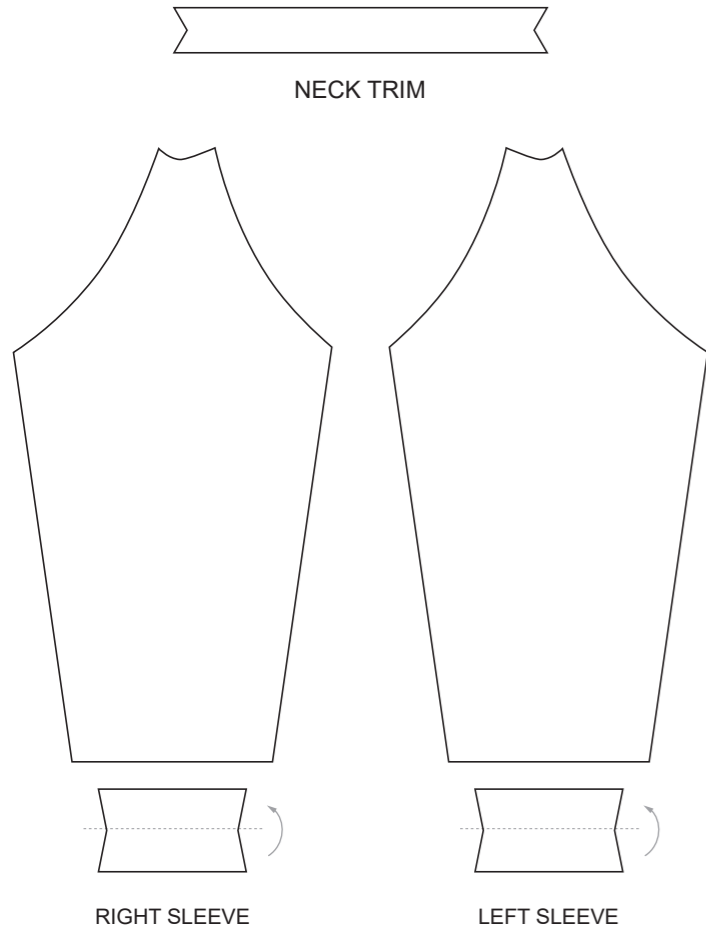

LCA001 BMX Long Sleeve Jersey

NECK TRIM

RIGHT SLEEVE

LEFT SLEEVE

COLORS USED (PMS / CMYK):

? C

? C

? C

? C

? C

? C

LCA002 BMX Long Sleeve Jersey

COLORS USED (PMS / CMYK):

LCA003 BMX Long Sleeve Jersey

NECK TRIM

RIGHT SLEEVE

LCA004 BMX Long Sleeve Jersey

NECK TRIM

RIGHT SLEEVE

LEFT SLEEVE

RIGHT SIDE PANEL

Logo reads with the arrow →

LEFT SIDE PANEL

Logo reads with the arrow ←