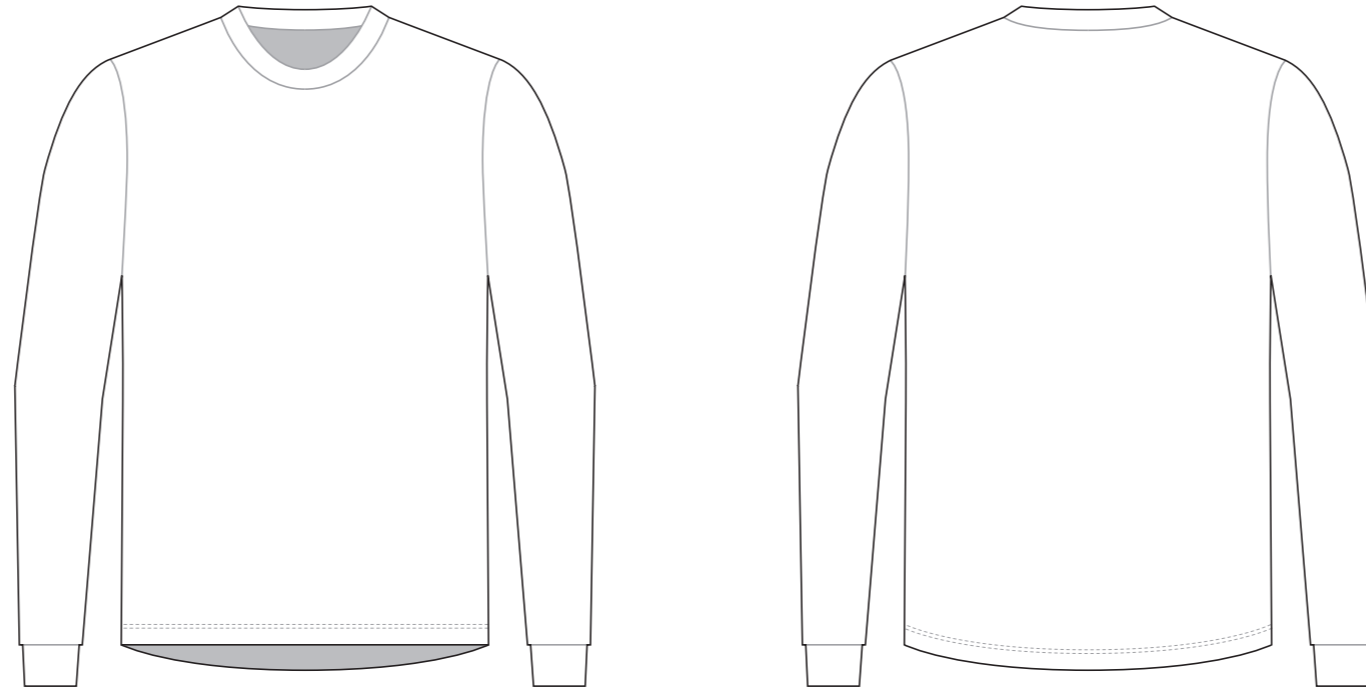

? C

? C

? C

? C

LCA006 BMX Long Sleeve Jersey

NECK TRIM

RIGHT SLEEVE

LEFT SLEEVE

COLORS USED (PMS / CMYK):

LCA007 BMX Long Sleeve Jersey

NECK TRIM

RIGHT SLEEVE

LEFT SLEEVE

RIGHT SIDE PANEL

Logo reads with the arrow →

LEFT SIDE PANEL