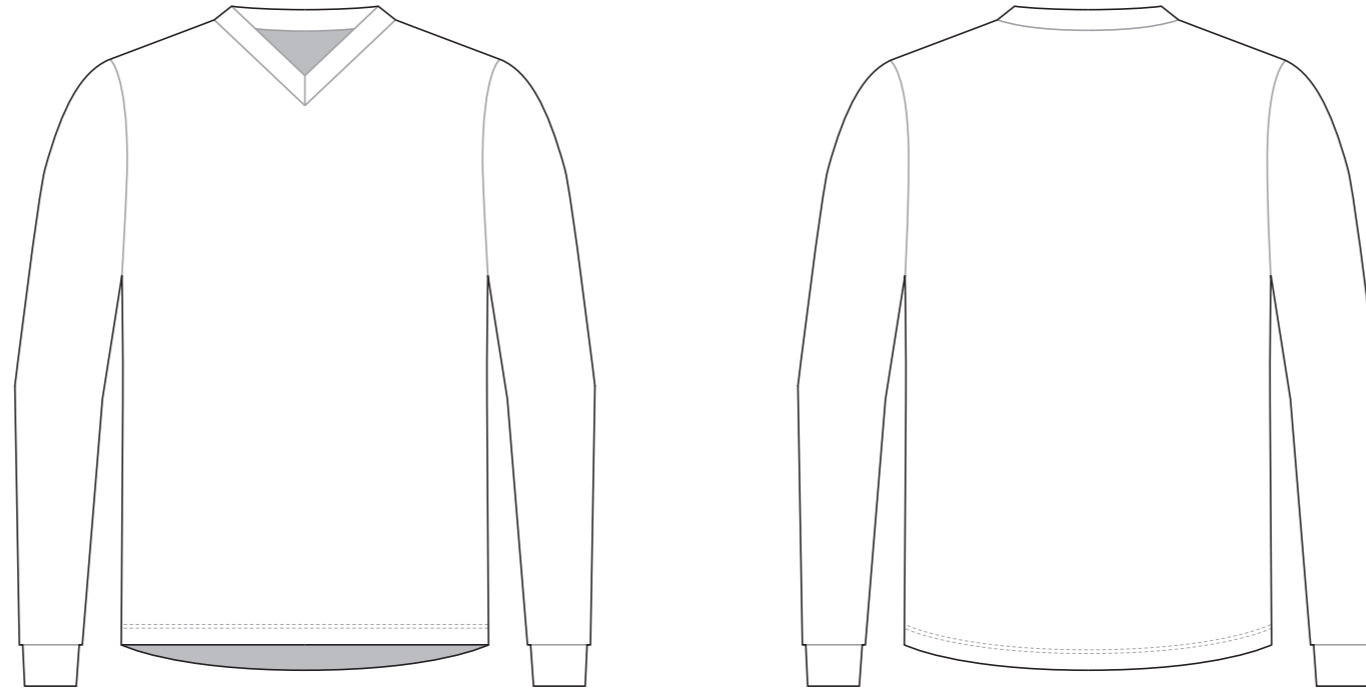

COLORS USED (PMS / CMYK):

? C

? C

? C

? C

? C

? C