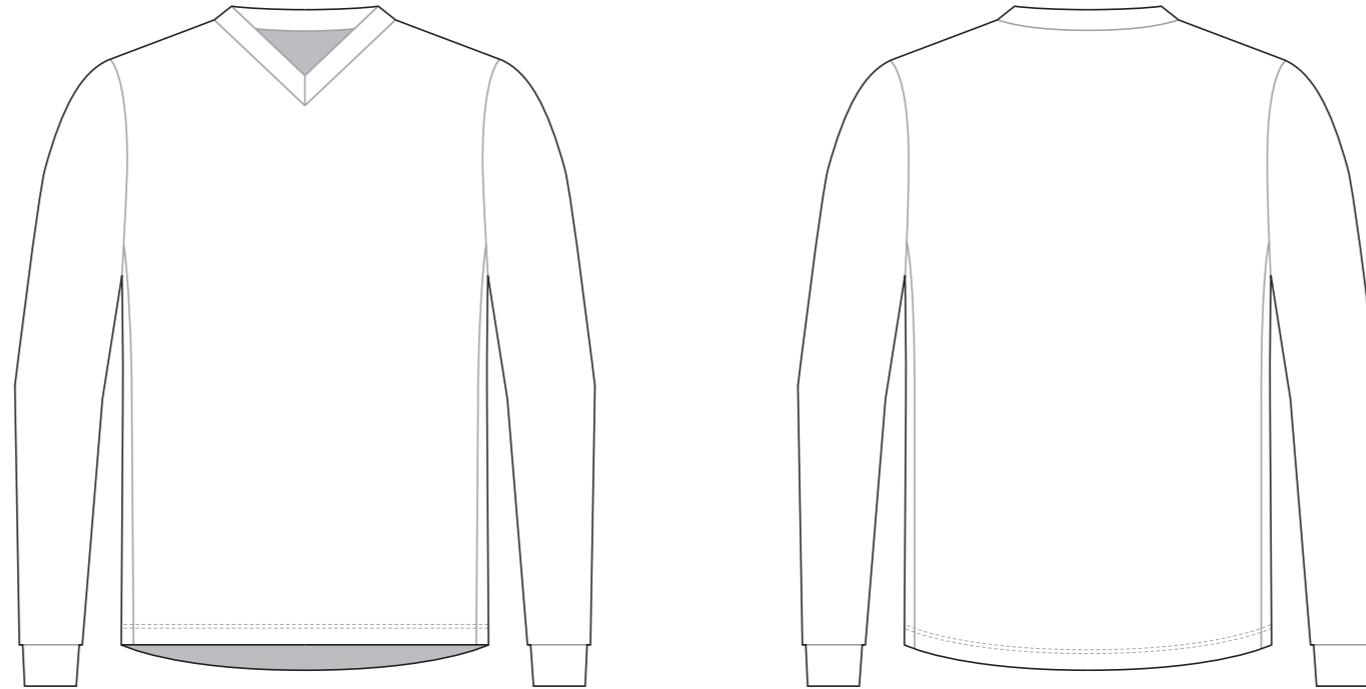

LCA004 BMX Long Sleeve Jersey

NECK TRIM

RIGHT SLEEVE

LEFT SLEEVE

RIGHT SIDE PANEL

Logo reads with the arrow →

LEFT SIDE PANEL

Logo reads with the arrow ←