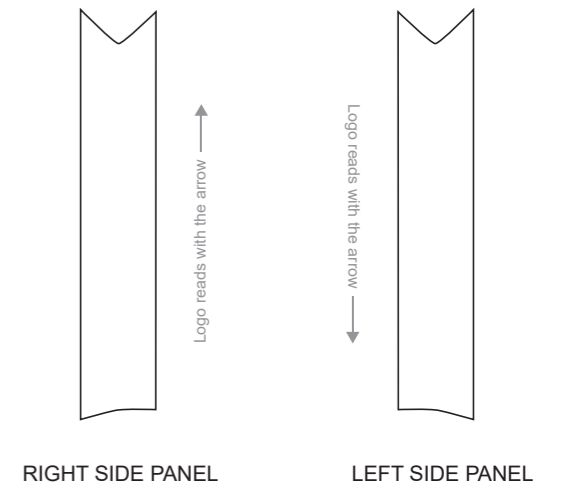

LCA002 BMX Long Sleeve Jersey