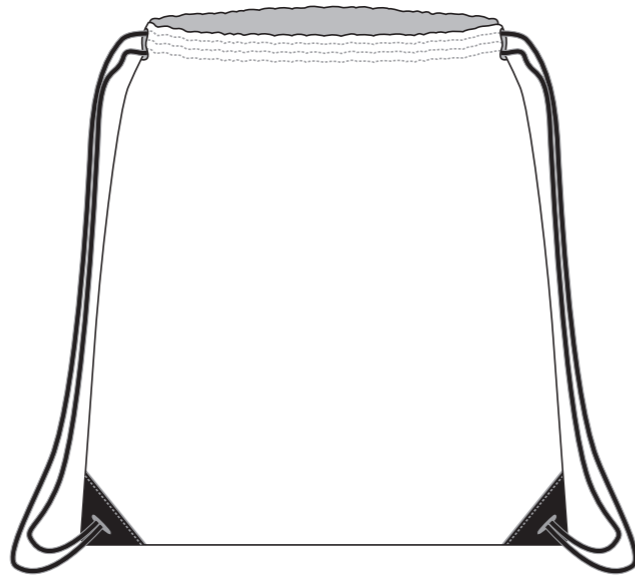

KZ001 Drawstring Bag

FRONT

BACK

COLORS USED (PMS / CMYK):

? C

? C

? C

? C

? C

? C

KZ002 Phone Pocket

FRONT

BACK

COLORS USED (PMS / CMYK):

? C

? C