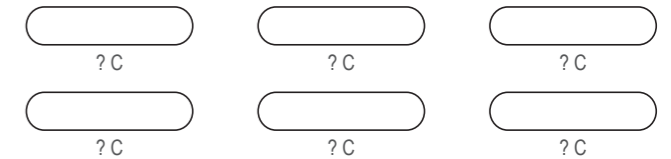

KX001 Cycling Socks

FLAT VIEW

COLORS USED (PMS / CMYK):

KX002 Cycling Socks

FLAT VIEW

LEFT

RIGHT

RIGHT

LEFT

COLORS USED (PMS / CMYK):

KX003 Cycling Socks

FLAT VIEW

RIGHT

RIGHT

LEFT

FLAT VIEW