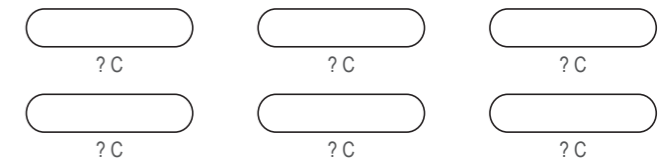

LEFT

COLORS USED (PMS / CMYK):

KX003 Cycling Socks

FLAT VIEW

RIGHT

RIGHT

LEFT

FLAT VIEW

LEFT

COLORS USED (PMS / CMYK):

KX004 Cycling Socks

FLAT VIEW

FLAT VIEW

RIGHT

LEFT

COLORS USED (PMS / CMYK):