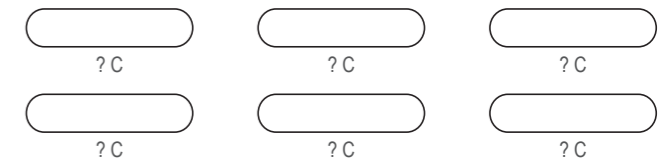

LEFT

COLORS USED (PMS / CMYK):

KX003 Cycling Socks

FLAT VIEW

RIGHT

RIGHT

LEFT

FLAT VIEW

LEFT

COLORS USED (PMS / CMYK):

KX004 Cycling Socks

FLAT VIEW

FLAT VIEW

RIGHT

LEFT

COLORS USED (PMS / CMYK):

KX005 Cycling Socks

FLAT VIEW

FLAT VIEW

RIGHT

LEFT

COLORS USED (PMS / CMYK):