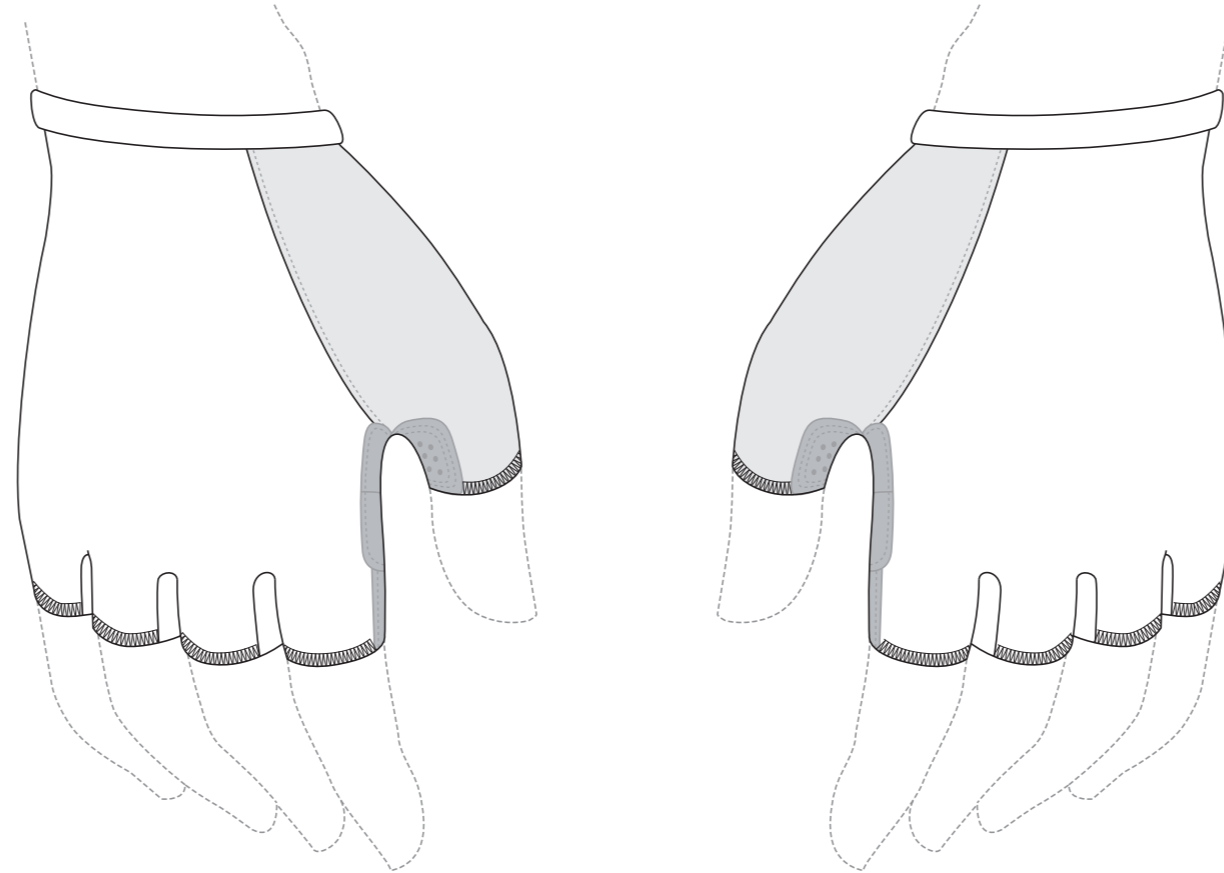

# KTA003 Half Finger Cycling Gloves

FLAT VIEW

RIGHT

LEFT

PADED PALM

RIGHT

LEFT

LFET BINDING