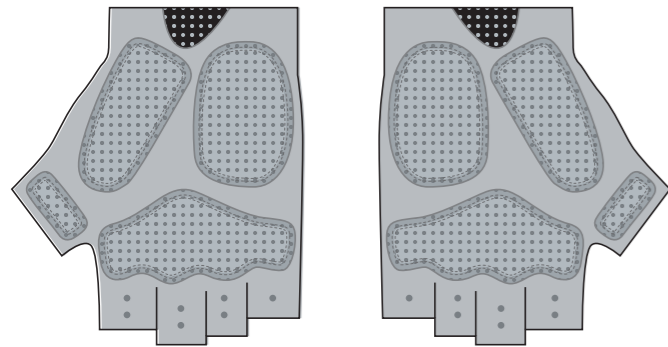

# KTA002 Half Finger Cycling Gloves

FLAT VIEW

RIGHT

LEFT

PADED PALM

RIGHT

LEFT

LFET BINDING

# KTA003 Half Finger Cycling Gloves

FLAT VIEW

RIGHT

LEFT

PADED PALM

RIGHT

LEFT

LFET BINDING