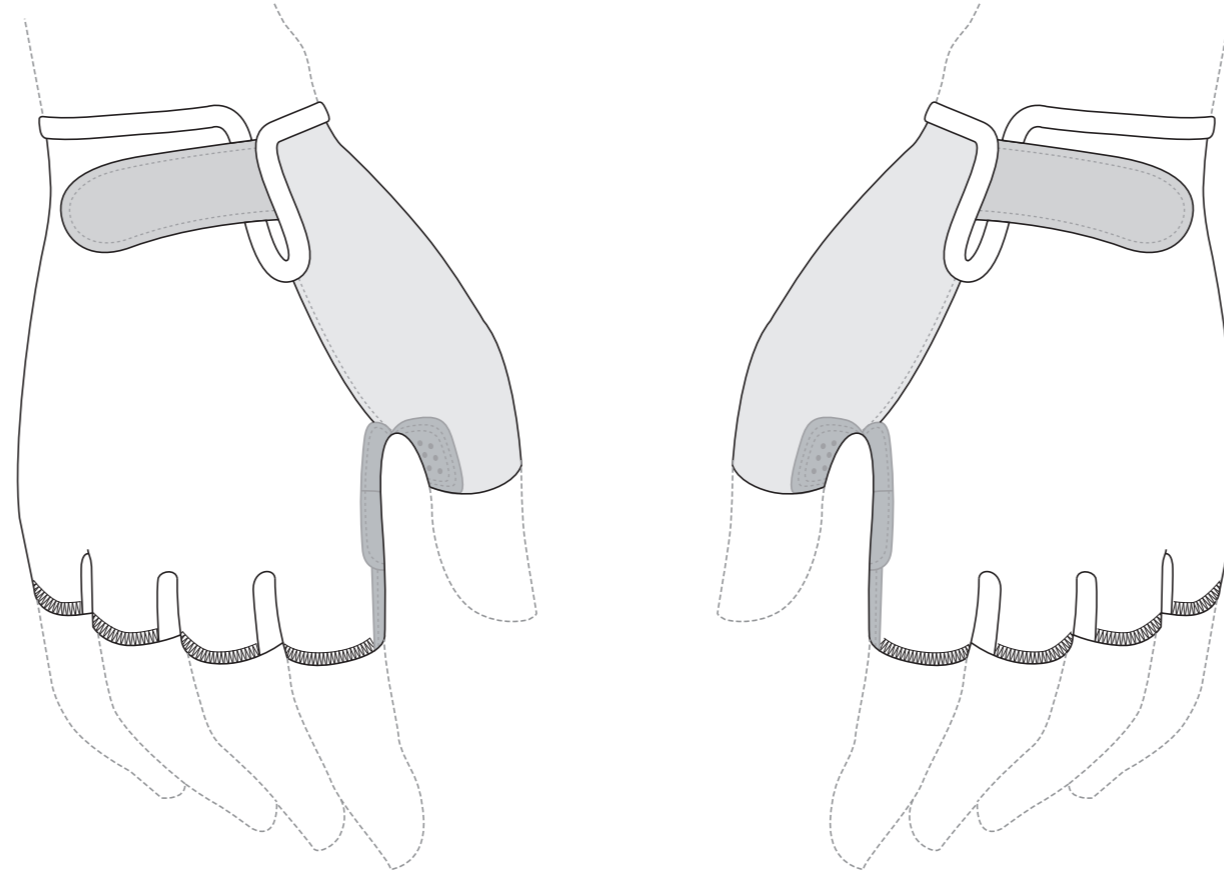

# KTA001 Half Finger Cycling Gloves

FLAT VIEW

RIGHT

LEFT

PADED PALM

RIGHT

LEFT

LFET BINDING

# KTA002 Half Finger Cycling Gloves

FLAT VIEW

RIGHT

LEFT

PADED PALM

RIGHT

LEFT

LFET BINDING