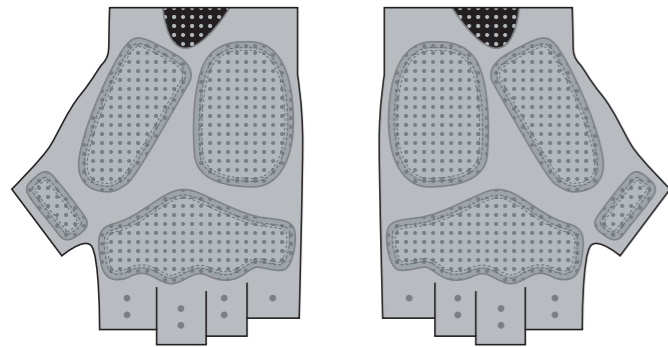

# KTA001 Half Finger Cycling Gloves

FLAT VIEW

RIGHT

LEFT

PADED PALM

RIGHT

LEFT

LFET BINDING

# KTA002 Half Finger Cycling Gloves

FLAT VIEW

RIGHT

LEFT

PADED PALM

RIGHT

LEFT

LFET BINDING