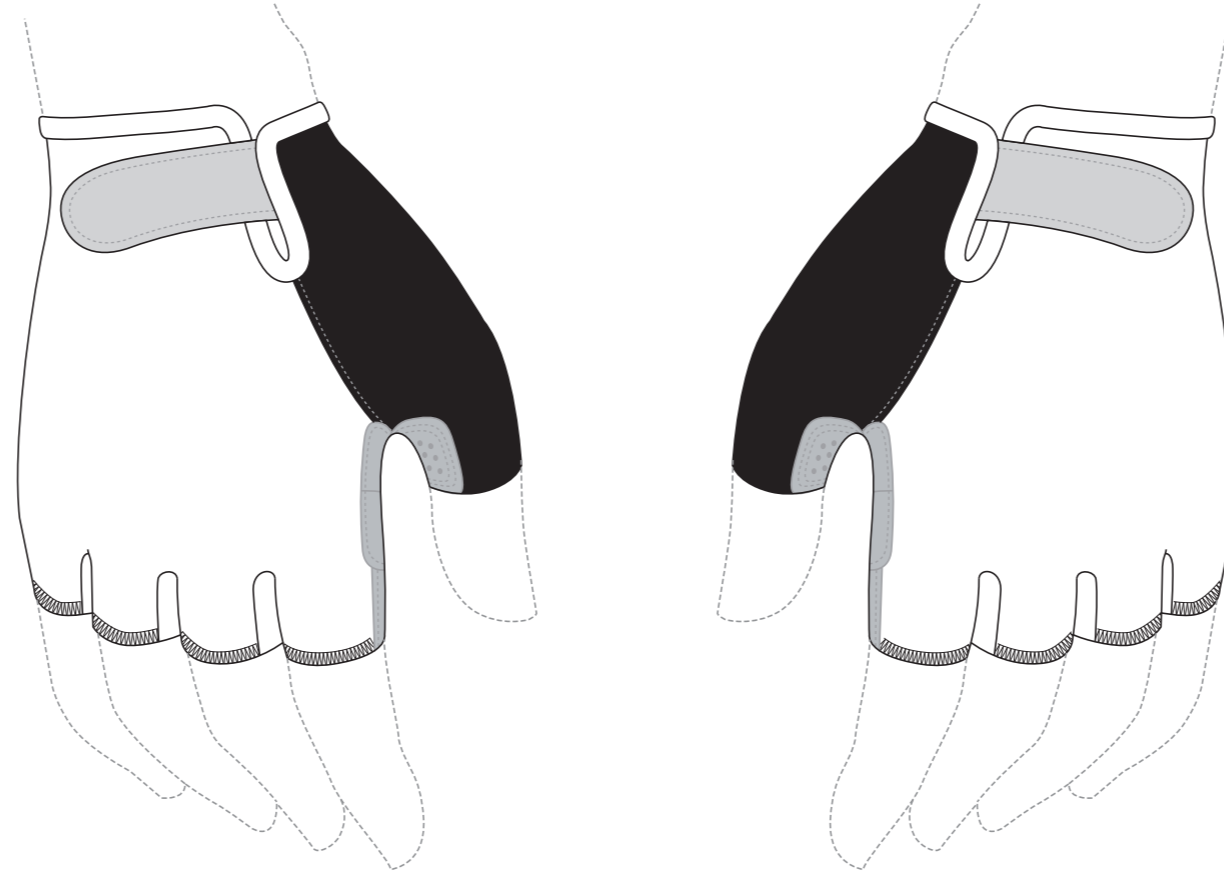

# KTA002 Half Finger Cycling Gloves

FLAT VIEW

RIGHT

LEFT

PADED PALM

RIGHT

LEFT

LFET BINDING