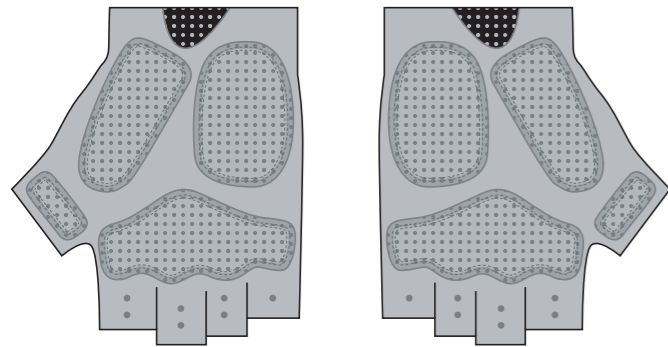

# KTA001 Half Finger Cycling Gloves

FLAT VIEW

RIGHT

LEFT

PADED PALM

RIGHT

LEFT

LFET BINDING

# KTA002 Half Finger Cycling Gloves

FLAT VIEW

RIGHT

LEFT

PADED PALM

RIGHT

LEFT

LFET BINDING