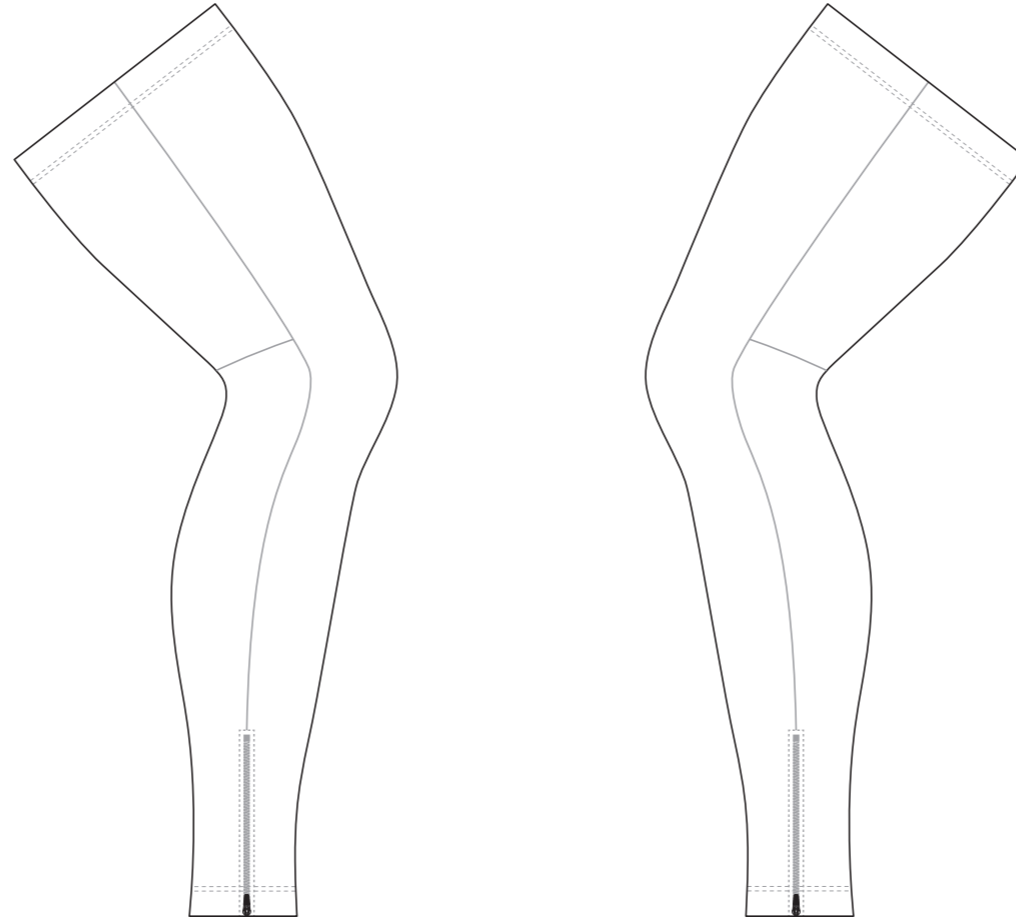

# KR001 Cycling Leg Warmers

FLAT VIEW

RIGHT

RIGHT

LEFT

FLAT VIEW

LEFT

COLORS USED (PMS / CMYK):

# KR002 Cycling Leg Warmers

FLAT VIEW

back view

front view

RIGHT

RIGHT

LEFT

FLAT VIEW

front view

back view

LEFT

COLORS USED (PMS / CMYK):