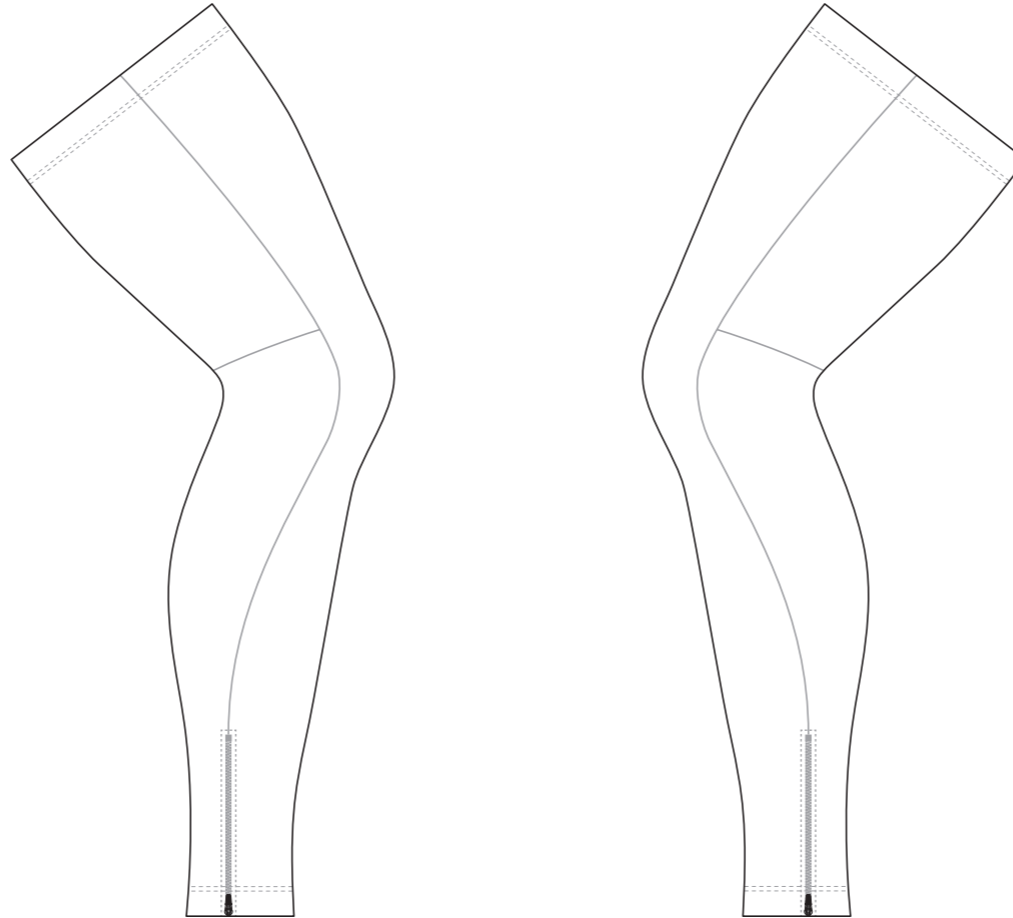

# KR001 Cycling Leg Warmers

FLAT VIEW

RIGHT

RIGHT

LEFT

FLAT VIEW

LEFT

COLORS USED (PMS / CMYK):

# KR002 Cycling Leg Warmers

FLAT VIEW

back view

front view

RIGHT

RIGHT

LEFT

FLAT VIEW

front view

back view

LEFT

COLORS USED (PMS / CMYK):

# KR004 Cycling Leg Warmers

FLAT VIEW

back view

front view

RIGHT

RIGHT

LEFT

FLAT VIEW