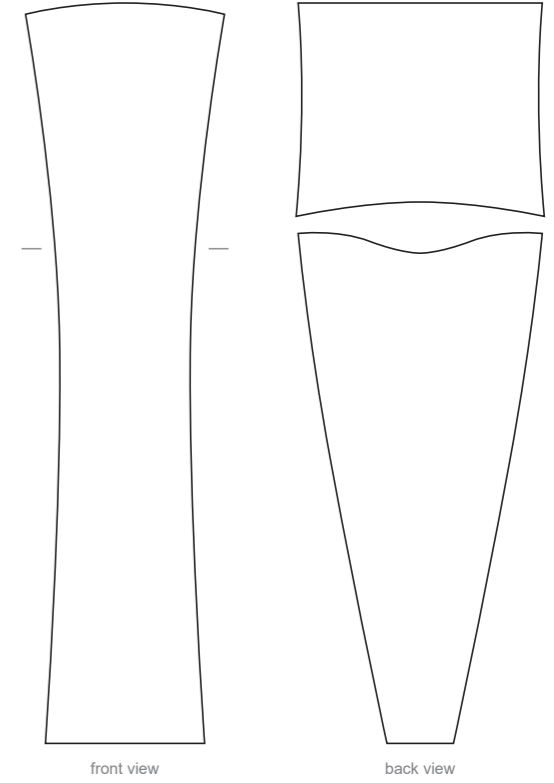

# KR001 Cycling Leg Warmers

FLAT VIEW

RIGHT

RIGHT

LEFT

FLAT VIEW

LEFT

COLORS USED (PMS / CMYK):

# KR002 Cycling Leg Warmers

FLAT VIEW

back view

front view

RIGHT

RIGHT

LEFT

FLAT VIEW

front view

back view

LEFT

COLORS USED (PMS / CMYK):