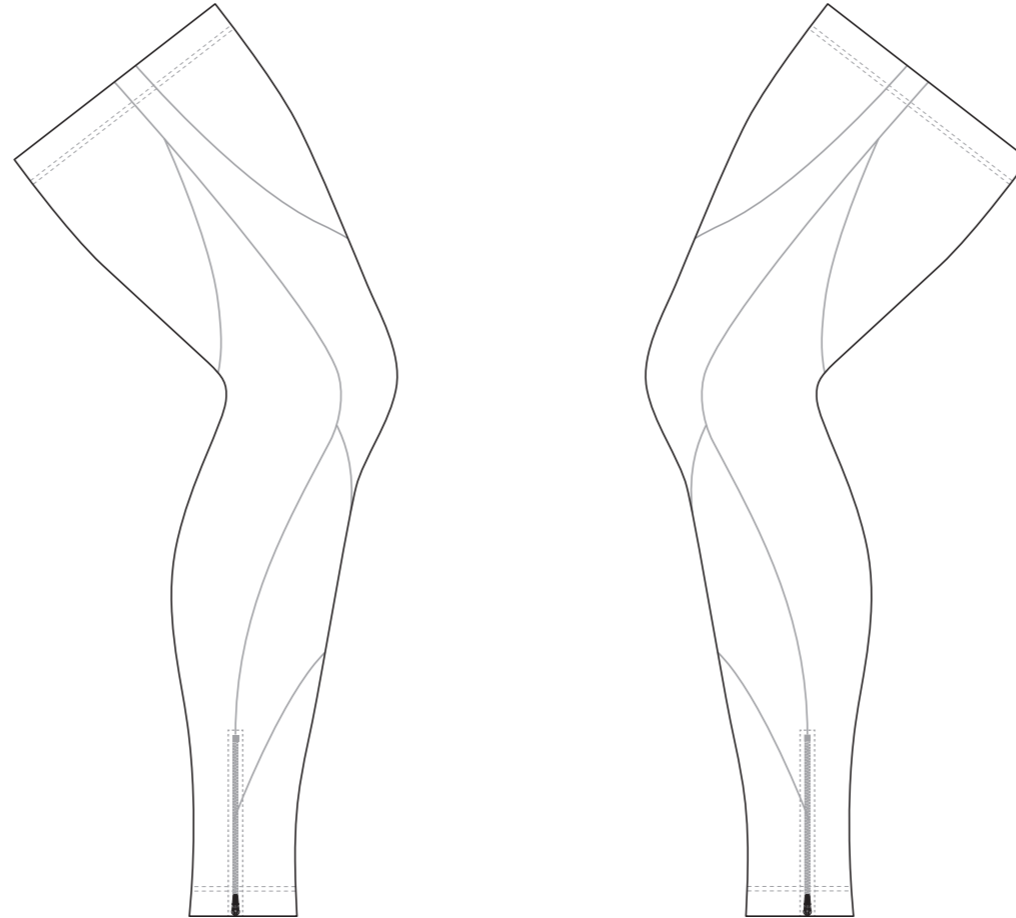

# KR004 Cycling Leg Warmers

FLAT VIEW

back view

front view

RIGHT

RIGHT

LEFT

FLAT VIEW

front view

back view

LEFT

COLORS USED (PMS / CMYK):