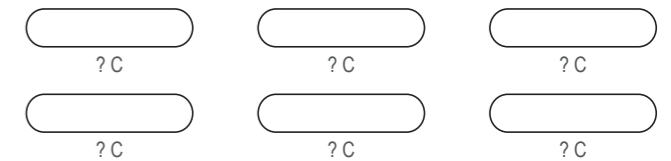

# KR002 Cycling Leg Warmers

FLAT VIEW

back view

front view

RIGHT

RIGHT

LEFT

FLAT VIEW

front view

back view

LEFT

COLORS USED (PMS / CMYK):