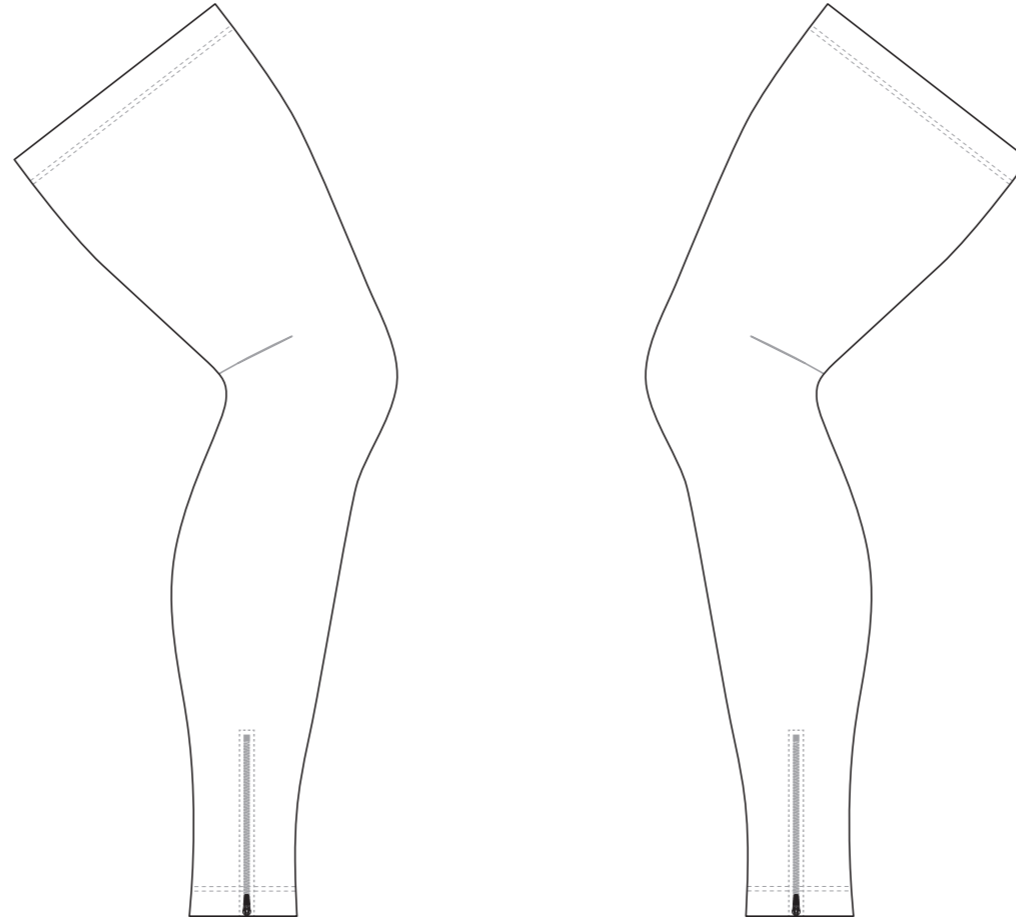

KR003 Cycling Leg Warmers

RIGHT

LEFT

COLORS USED (PMS / CMYK):