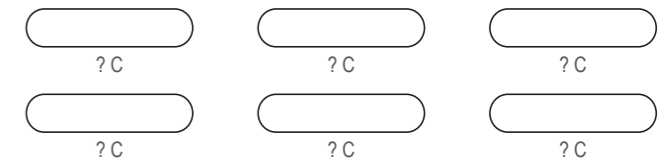

# KR001 Cycling Leg Warmers

FLAT VIEW

RIGHT

RIGHT

LEFT

FLAT VIEW

LEFT

COLORS USED (PMS / CMYK):