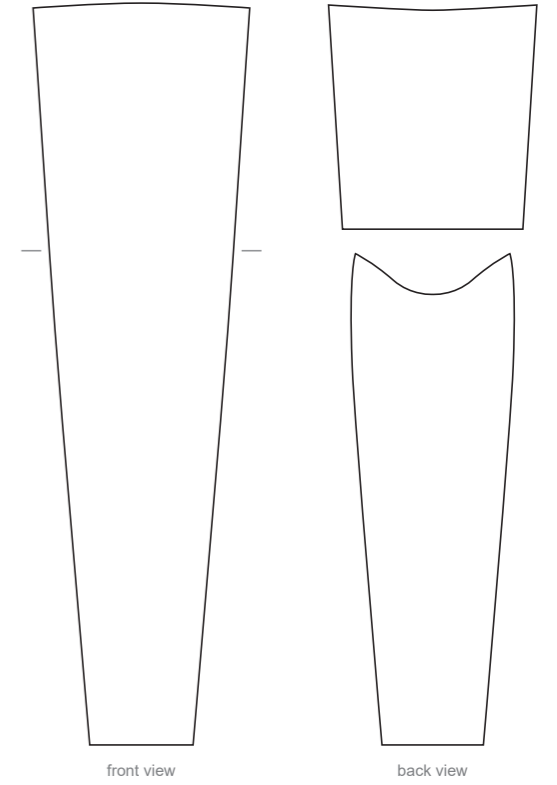

# KR002 Cycling Leg Warmers

FLAT VIEW

back view

front view

RIGHT

RIGHT

LEFT

FLAT VIEW

front view

back view

LEFT

COLORS USED (PMS / CMYK):