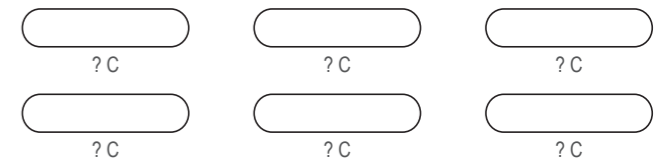

front view

back view

LEFT

COLORS USED (PMS / CMYK):

# KR003 Cycling Leg Warmers

FLAT VIEW

RIGHT

RIGHT

LEFT

FLAT VIEW

LEFT

COLORS USED (PMS / CMYK):