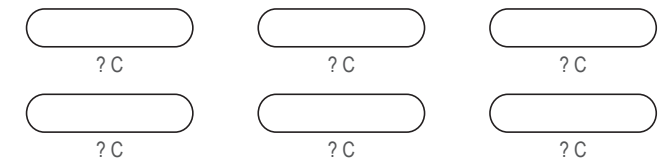

KQ001 Cycling Knee Warmers

FLAT VIEW

RIGHT

RIGHT

LEFT

FLAT VIEW

LEFT

COLORS USED (PMS / CMYK):

KQ002 Cycling Knee Warmers

FLAT VIEW

RIGHT

RIGHT

LEFT

FLAT VIEW

LEFT

COLORS USED (PMS / CMYK):