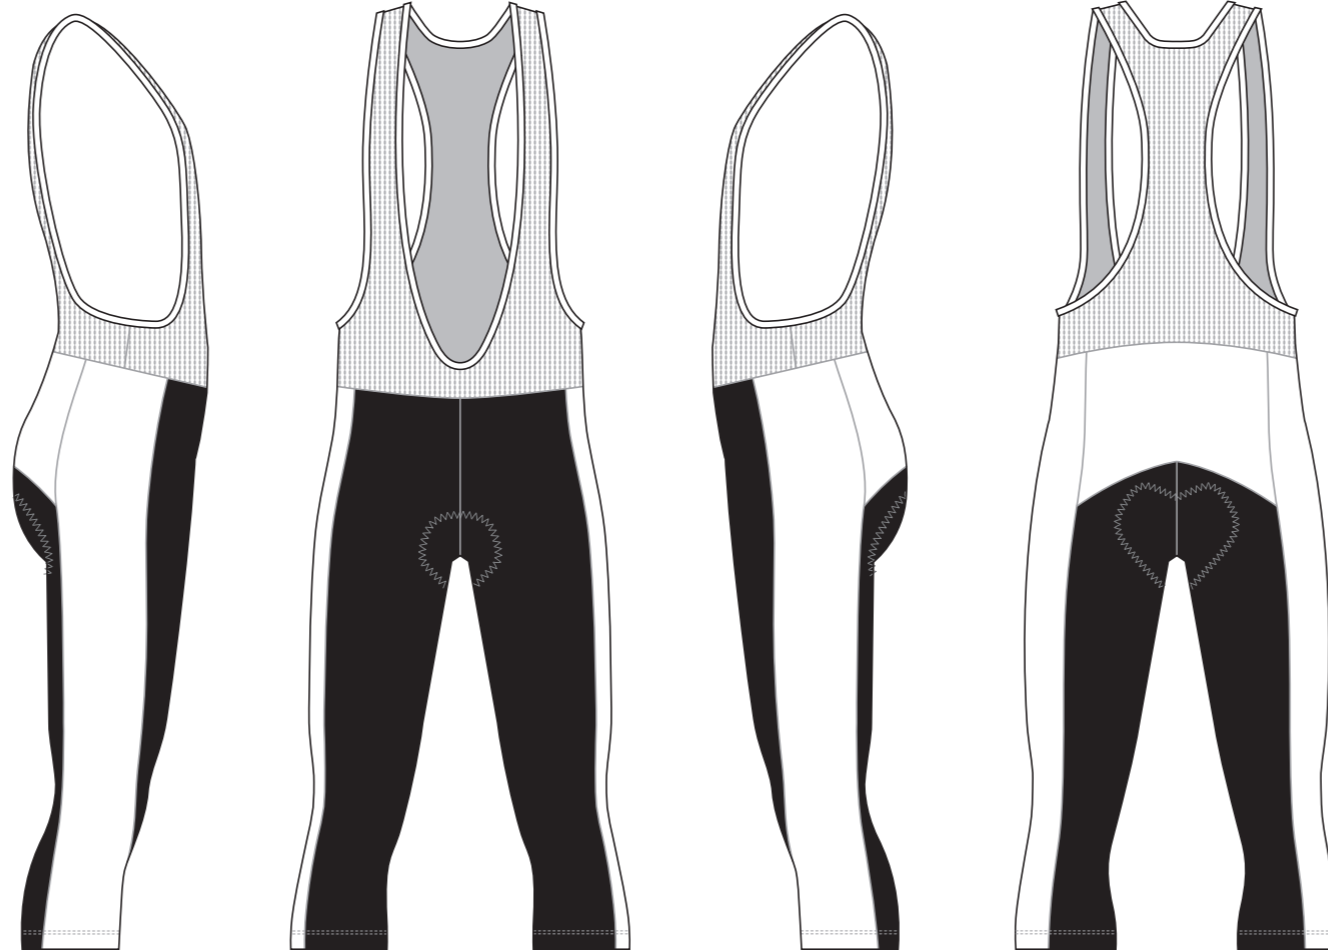

# KN001 Three-Quarter Cycling Bib Tights

RIGHT SIDE PANEL

LEFT SIDE PANEL

BIB BINDING

COLORS USED (PMS / CMYK):