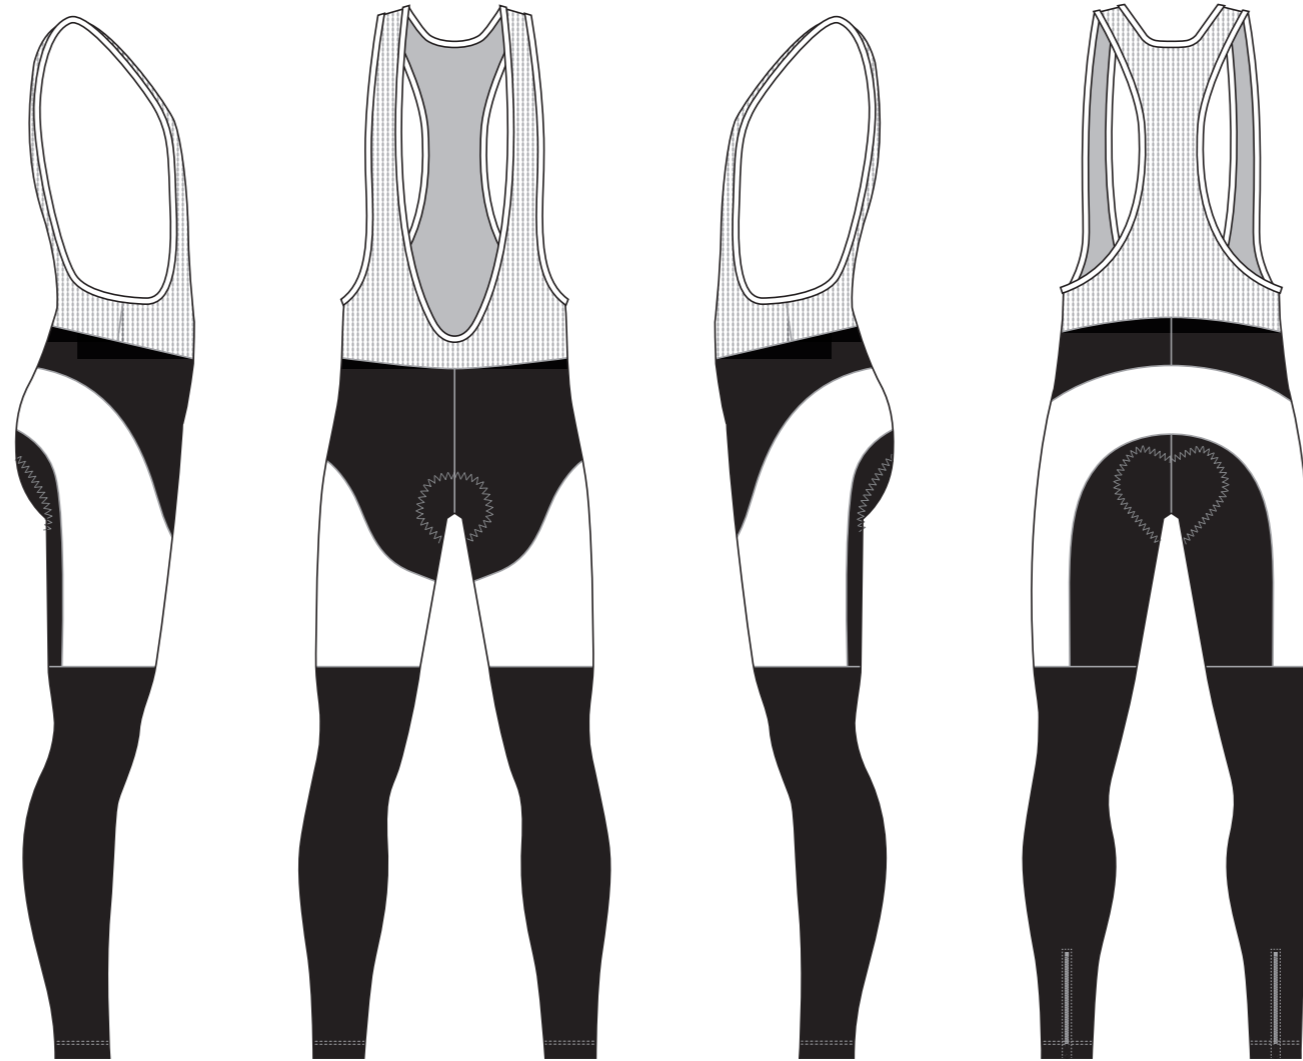

KL001 Cycling Bib Tights

REAR PANEL

BIB BINDING

COLORS USED (PMS / CMYK):

KL002 Cycling Bib Tights

REAR PANEL

BIB BINDING

✉ sales@limkoo.com

📱 [f](#) [t](#) [i](#) [limkooapparel](#)

COLORS USED (PMS / CMYK):

? C	? C	? C
? C	? C	? C

KL003 Cycling Bib Tights

RIGHT SIDE PANEL

LEFT SIDE PANEL

BIB BINDING

COLORS USED (PMS / CMYK):