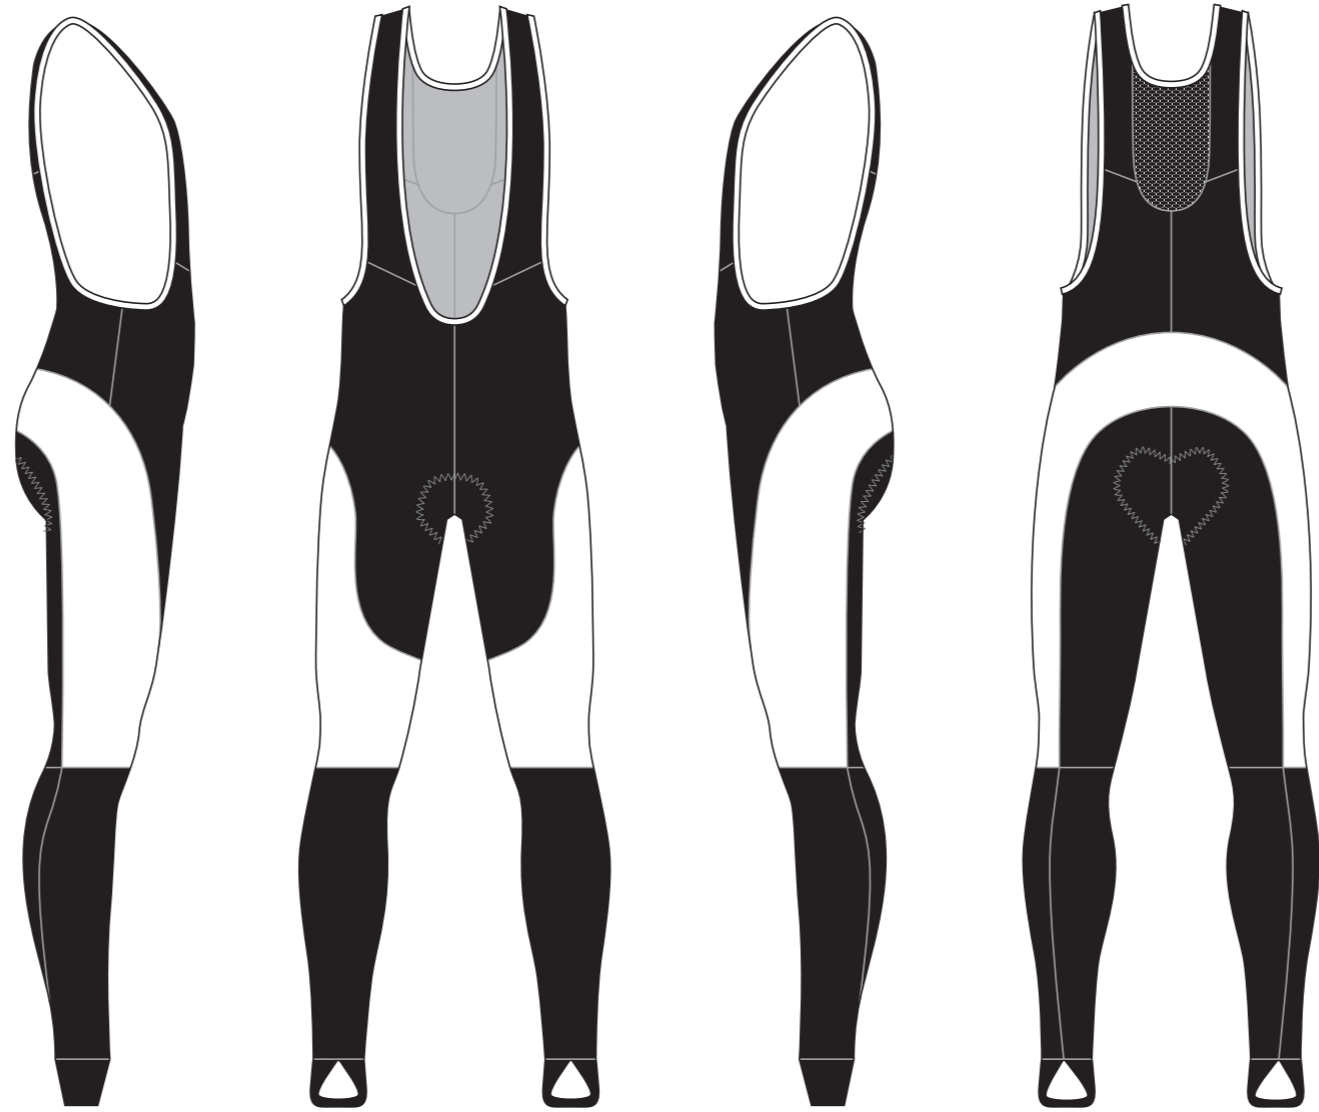

KL001 Cycling Bib Tights

REAR PANEL

BIB BINDING

COLORS USED (PMS / CMYK):

KL002 Cycling Bib Tights

REAR PANEL

BIB BINDING

✉ sales@limkoo.com

📱 [f](#) [t](#) [i](#) [limkooapparel](#)

COLORS USED (PMS / CMYK):

? C	? C	? C
? C	? C	? C

KL003 Cycling Bib Tights

RIGHT SIDE PANEL

LEFT SIDE PANEL

BIB BINDING

COLORS USED (PMS / CMYK):