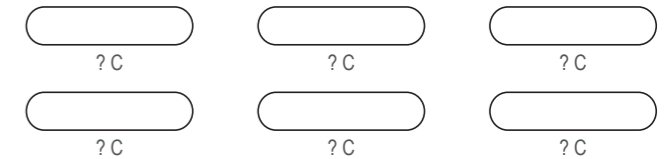

KL001 Cycling Bib Tights

REAR PANEL

BIB BINDING

COLORS USED (PMS / CMYK):

KL002 Cycling Bib Tights

REAR PANEL

BIB BINDING

✉ sales@limkoo.com

📱 [f](#) [t](#) [i](#) [limkooapparel](#)

COLORS USED (PMS / CMYK):

? C	? C	? C
? C	? C	? C

KL003 Cycling Bib Tights

RIGHT SIDE PANEL

LEFT SIDE PANEL

BIB BINDING

COLORS USED (PMS / CMYK):