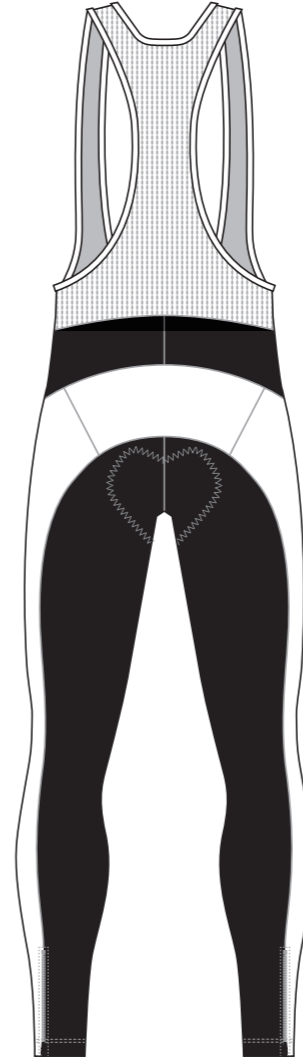

KL004 Cycling Bib Tights

RIGHT SIDE PANEL

LEFT SIDE PANEL

BIB BINDING

COLORS USED (PMS / CMYK):

? C

? C

? C

? C

? C

? C

KL005 Cycling Bib Tights

RIGHT SIDE PANEL

LEFT SIDE PANEL

BIB BINDING

COLORS USED (PMS / CMYK):