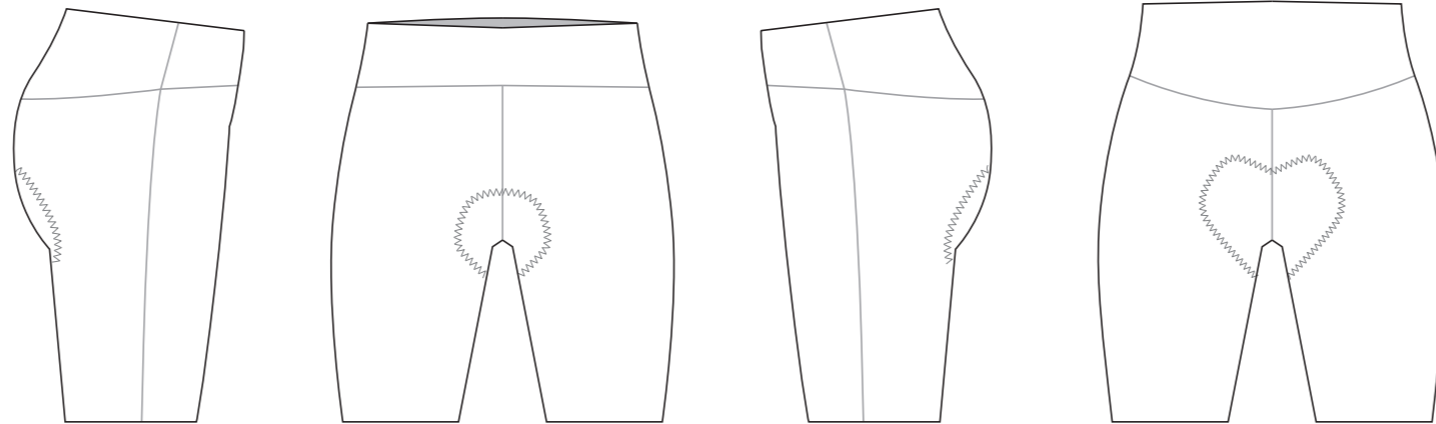

# KGB001 Cycling Shorts

Women's Specific Cut

COLORS USED (PMS / CMYK):

? C

? C

? C

? C

? C

# KGB002 Cycling Shorts

COLORS USED (PMS / CMYK):