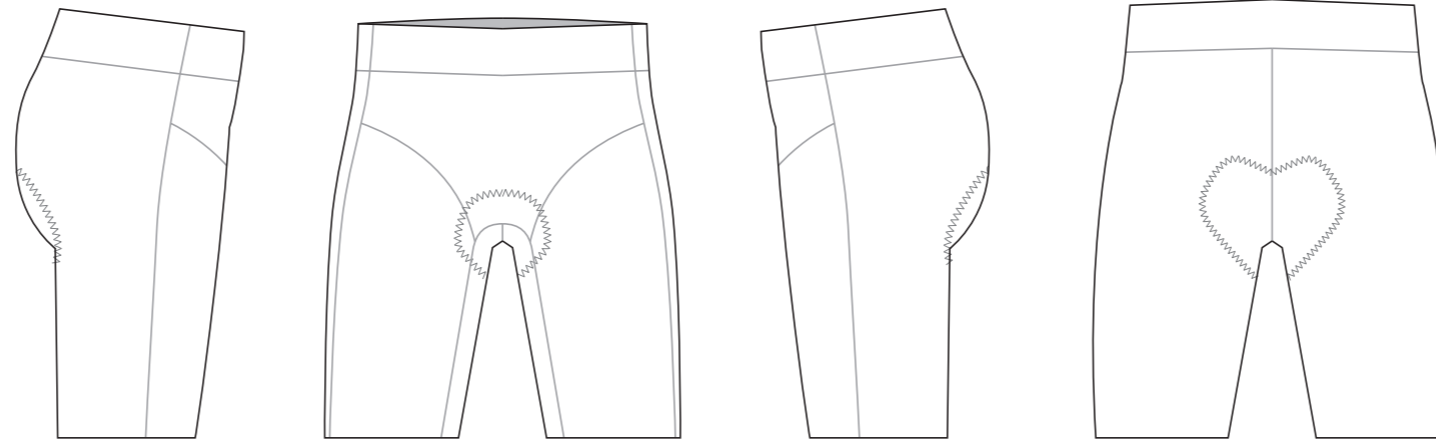

# KGB001 Cycling Shorts

Women's Specific Cut

COLORS USED (PMS / CMYK):

? C

? C

? C

? C

? C

# KGB002 Cycling Shorts

COLORS USED (PMS / CMYK):