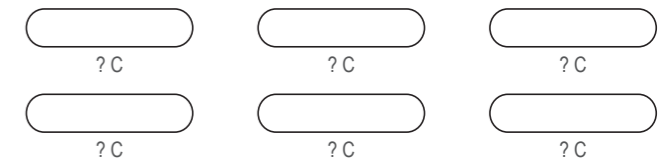

KGB001 Cycling Shorts

Women's Specific Cut

COLORS USED (PMS / CMYK):

✉ sales@limkoo.com

📘 🐦 📷 [limkooapparel](#)