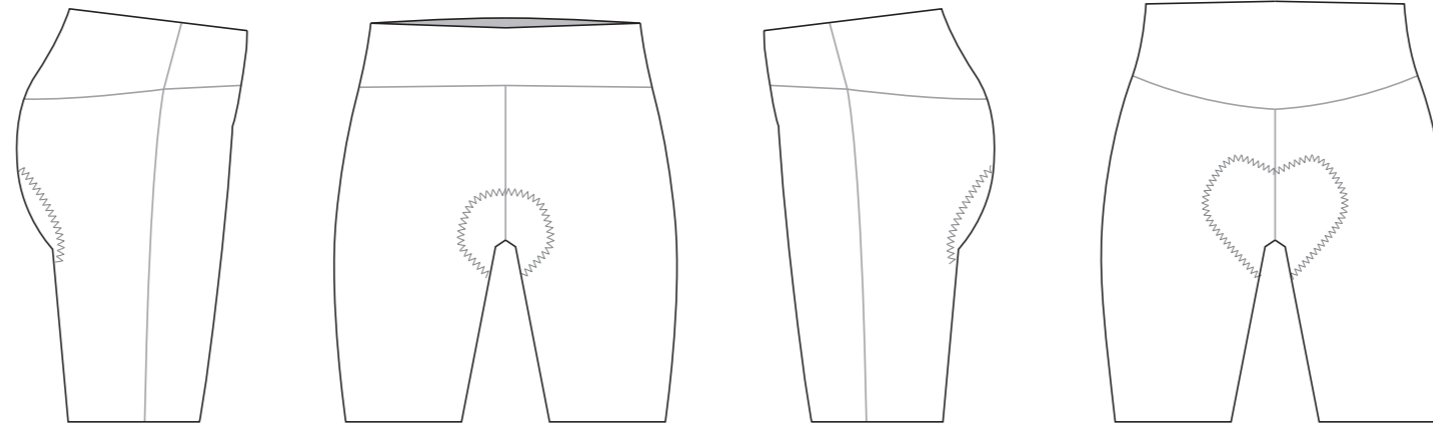

KGB001 Cycling Shorts

Women's Specific Cut

COLORS USED (PMS / CMYK):

✉ sales@limkoo.com

📘 🐦 📷 [limkooapparel](#)