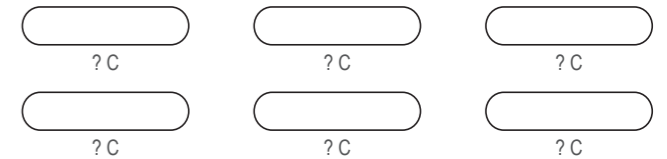

✉ sales@limkoo.com

f t i limkooapparel