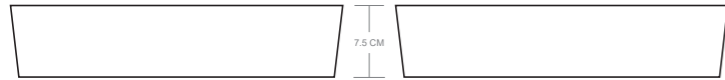

LEFT SIDE PANEL

RIGHT BAND

LEFT BAND

COLORS USED (PMS / CMYK):

KGA009 Cycling Shorts

Women's Specific Cut

RIGHT SIDE PANEL

LEFT SIDE PANEL