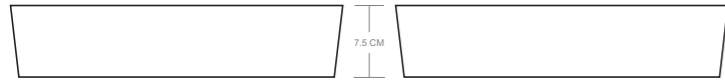

COLORS USED (PMS / CMYK):

KGA011 Cycling Shorts

RIGHT SIDE PANEL

LEFT SIDE PANEL

RIGHT BAND

LEFT BAND

COLORS USED (PMS / CMYK):

? C