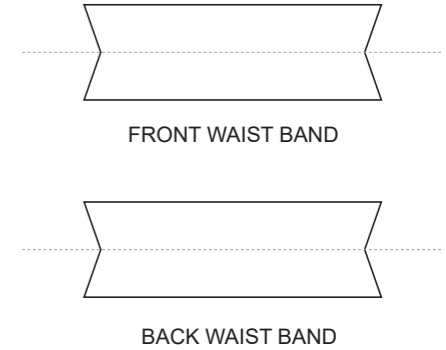

Women's Specific Cut

RIGHT SIDE PANEL

LEFT SIDE PANEL

FRONT WAIST BAND

BACK WAIST BAND

RIGHT BAND

LEFT BAND

COLORS USED (PMS / CMYK):

KGA006 Cycling Shorts

Women's Specific Cut

RIGHT SIDE PANEL

LEFT SIDE PANEL

FRONT WAIST BAND

BACK WAIST BAND

7.5 CM

RIGHT BAND