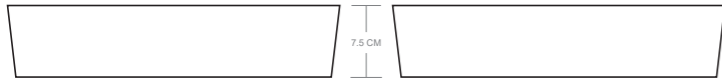

KGA001 Cycling Shorts

COLORS USED (PMS / CMYK):

✉ sales@limkoo.com

f t i limkooapparel

KGA002 Cycling Shorts

Women's Specific Cut

RIGHT SIDE PANEL

LEFT SIDE PANEL