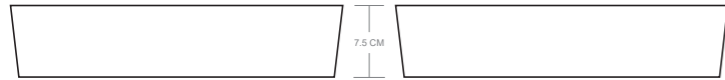

LEFT BAND

RIGHT BAND