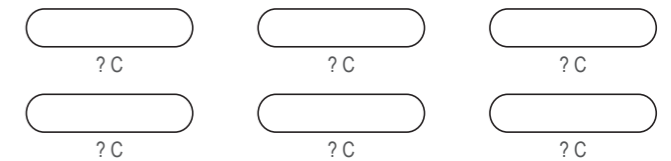

COLORS USED (PMS / CMYK):

KGA004 Cycling Shorts

RIGHT SIDE PANEL

LEFT SIDE PANEL

RIGHT BAND

LEFT BAND

COLORS USED (PMS / CMYK):

KGA005 Cycling Shorts

Women's Specific Cut

RIGHT SIDE PANEL

LEFT SIDE PANEL

FRONT WAIST BAND

BACK WAIST BAND

RIGHT BAND

LEFT BAND

COLORS USED (PMS / CMYK):