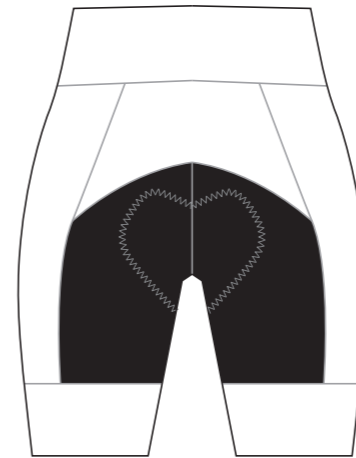

KGA001 Cycling Shorts

COLORS USED (PMS / CMYK):

✉ sales@limkoo.com

f t i limkooapparel

KGA002 Cycling Shorts

Women's Specific Cut

RIGHT SIDE PANEL

LEFT SIDE PANEL

? C

✉ sales@limkoo.com

📘 🐦 📷 [limkooapparel](#)

KGA003 Cycling Shorts

RIGHT SIDE PANEL

LEFT SIDE PANEL

RIGHT BAND

LEFT BAND