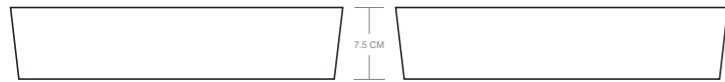

KGA001 Cycling Shorts

COLORS USED (PMS / CMYK):

✉ sales@limkoo.com

f t i limkooapparel

KGA002 Cycling Shorts

Women's Specific Cut

RIGHT SIDE PANEL

LEFT SIDE PANEL