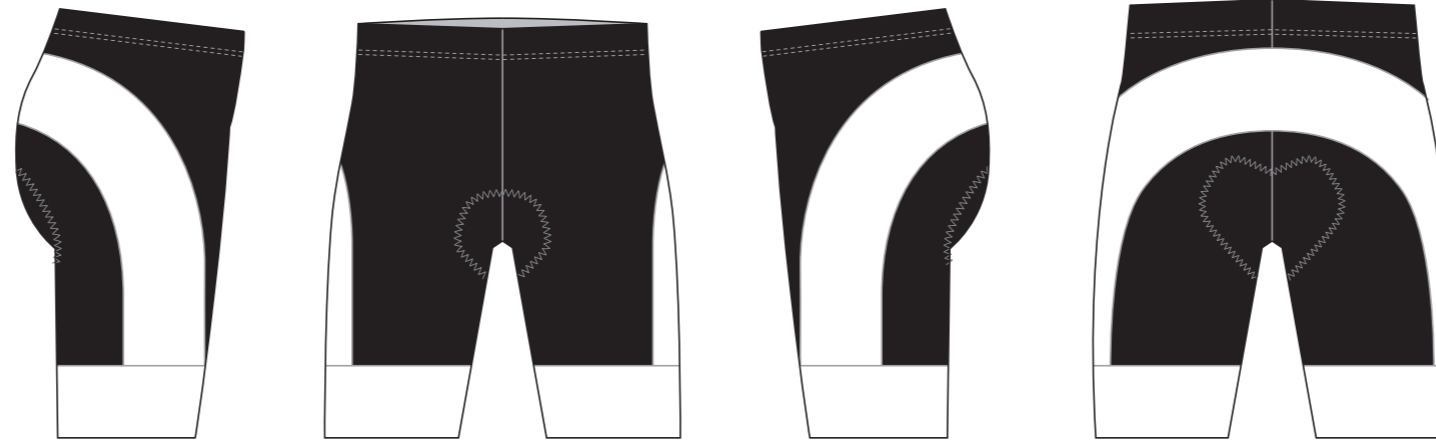

KGA001 Cycling Shorts

COLORS USED (PMS / CMYK):

✉ sales@limkoo.com

f t i limkooapparel

KGA002 Cycling Shorts

Women's Specific Cut

RIGHT SIDE PANEL

LEFT SIDE PANEL