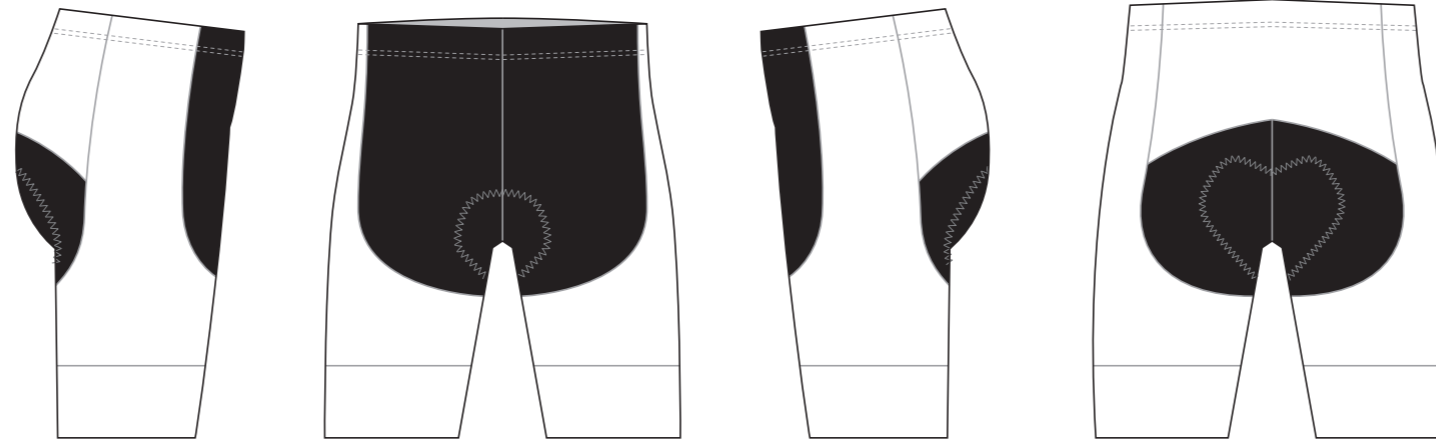

COLORS USED (PMS / CMYK):

KGA004 Cycling Shorts

RIGHT SIDE PANEL

LEFT SIDE PANEL

RIGHT BAND

LEFT BAND

COLORS USED (PMS / CMYK):

KGA005 Cycling Shorts

Women's Specific Cut

RIGHT SIDE PANEL

LEFT SIDE PANEL

FRONT WAIST BAND

BACK WAIST BAND

RIGHT BAND

LEFT BAND

COLORS USED (PMS / CMYK):