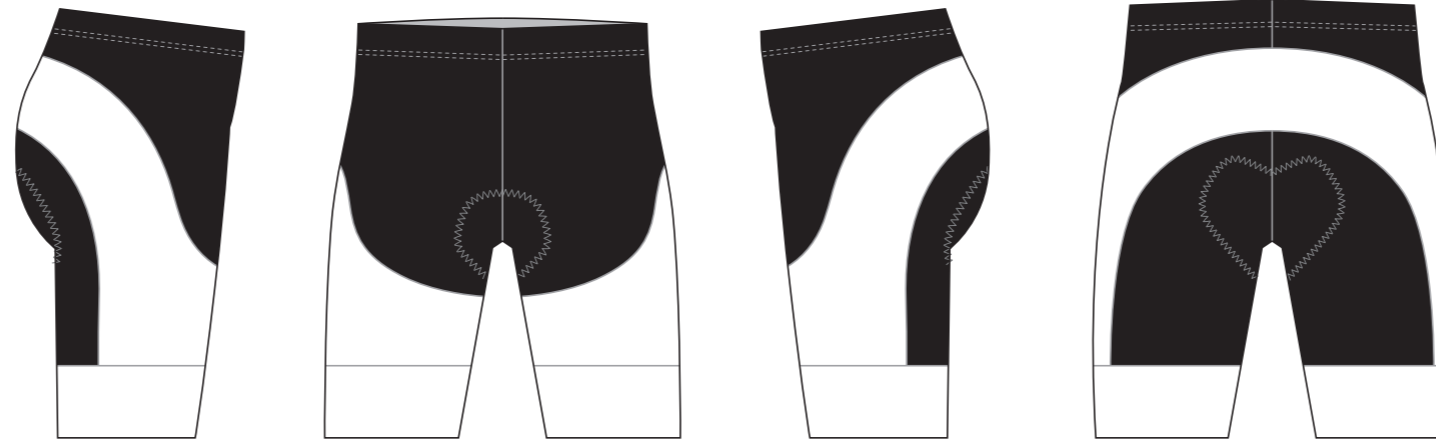

LEFT BAND

COLORS USED (PMS / CMYK):

✉ sales@limkoo.com

f t i limkooapparel

KGA007 Cycling Shorts

RIGHT BAND

LEFT BAND

COLORS USED (PMS / CMYK):