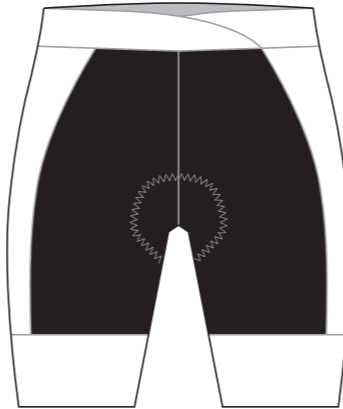

LEFT SIDE PANEL

RIGHT BAND

LEFT BAND

COLORS USED (PMS / CMYK):

KGA009 Cycling Shorts

Women's Specific Cut

RIGHT SIDE PANEL

LEFT SIDE PANEL