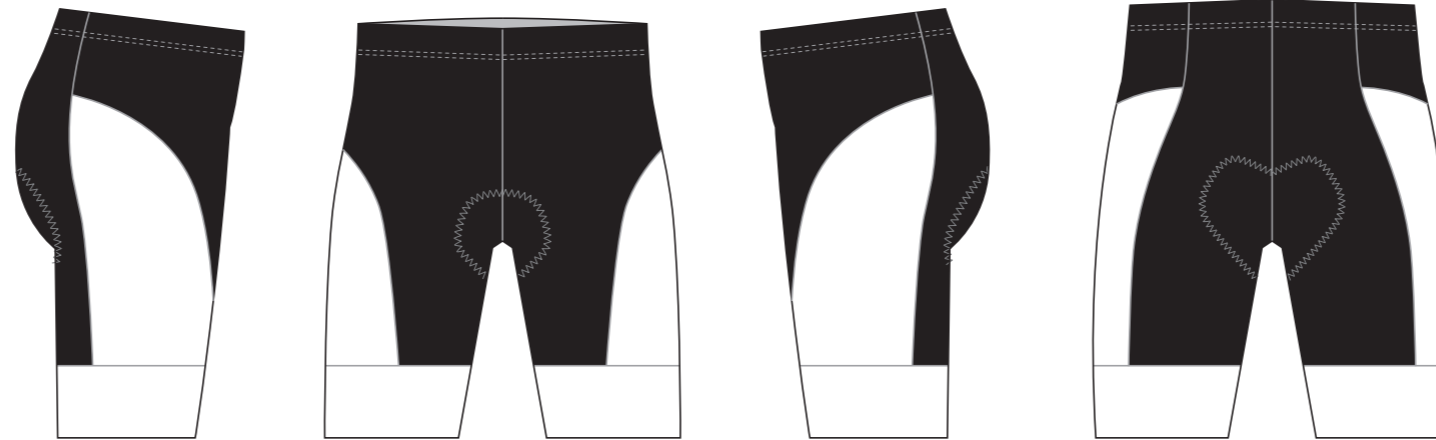

COLORS USED (PMS / CMYK):

KGA011 Cycling Shorts

RIGHT SIDE PANEL

LEFT SIDE PANEL

RIGHT BAND

LEFT BAND

COLORS USED (PMS / CMYK):

? C