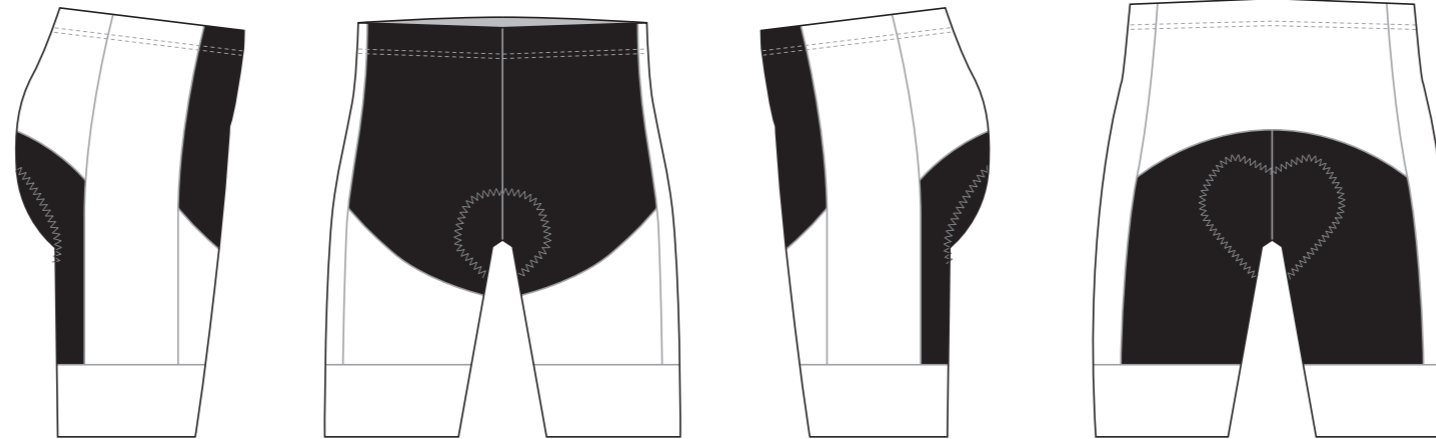

KGA008 Cycling Shorts

COLORS USED (PMS / CMYK):