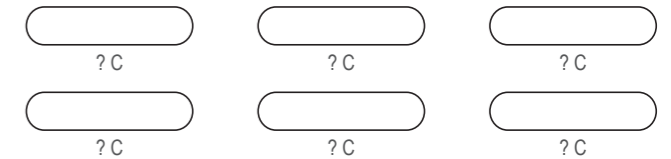

KGA001 Cycling Shorts

COLORS USED (PMS / CMYK):

✉ sales@limkoo.com

f t i limkooapparel

KGA002 Cycling Shorts

Women's Specific Cut

RIGHT SIDE PANEL

LEFT SIDE PANEL