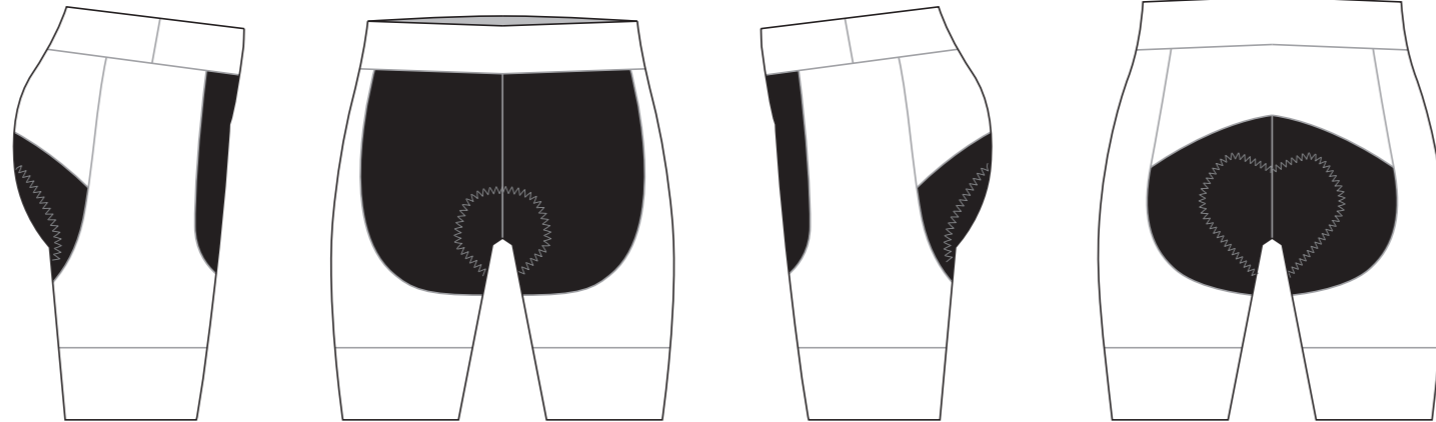

KGA006 Cycling Shorts

Women's Specific Cut

RIGHT SIDE PANEL

LEFT SIDE PANEL

FRONT WAIST BAND

BACK WAIST BAND

7.5 CM

RIGHT BAND