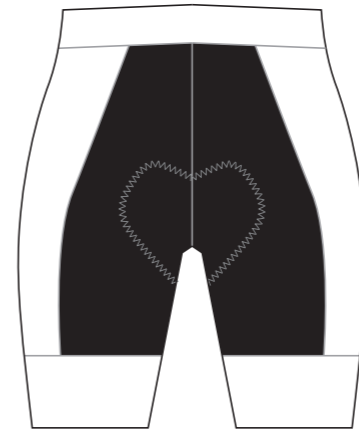

LEFT SIDE PANEL

RIGHT BAND

LEFT BAND

COLORS USED (PMS / CMYK):

KGA009 Cycling Shorts

Women's Specific Cut

RIGHT SIDE PANEL

LEFT SIDE PANEL