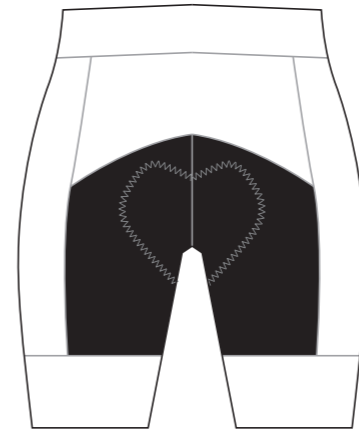

? C

✉ sales@limkoo.com

📘 🐦 📷 [limkooapparel](#)

KGA003 Cycling Shorts

RIGHT SIDE PANEL

LEFT SIDE PANEL

RIGHT BAND

LEFT BAND

COLORS USED (PMS / CMYK):

KGA004 Cycling Shorts

RIGHT SIDE PANEL

LEFT SIDE PANEL

RIGHT BAND

LEFT BAND

COLORS USED (PMS / CMYK):

KGA005 Cycling Shorts

Women's Specific Cut

RIGHT SIDE PANEL

LEFT SIDE PANEL

FRONT WAIST BAND

BACK WAIST BAND

RIGHT BAND

LEFT BAND

COLORS USED (PMS / CMYK):