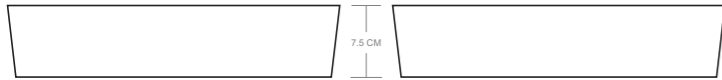

LEFT BAND

COLORS USED (PMS / CMYK):

✉ sales@limkoo.com

f t i limkooapparel

KGA007 Cycling Shorts

RIGHT BAND

LEFT BAND

COLORS USED (PMS / CMYK):