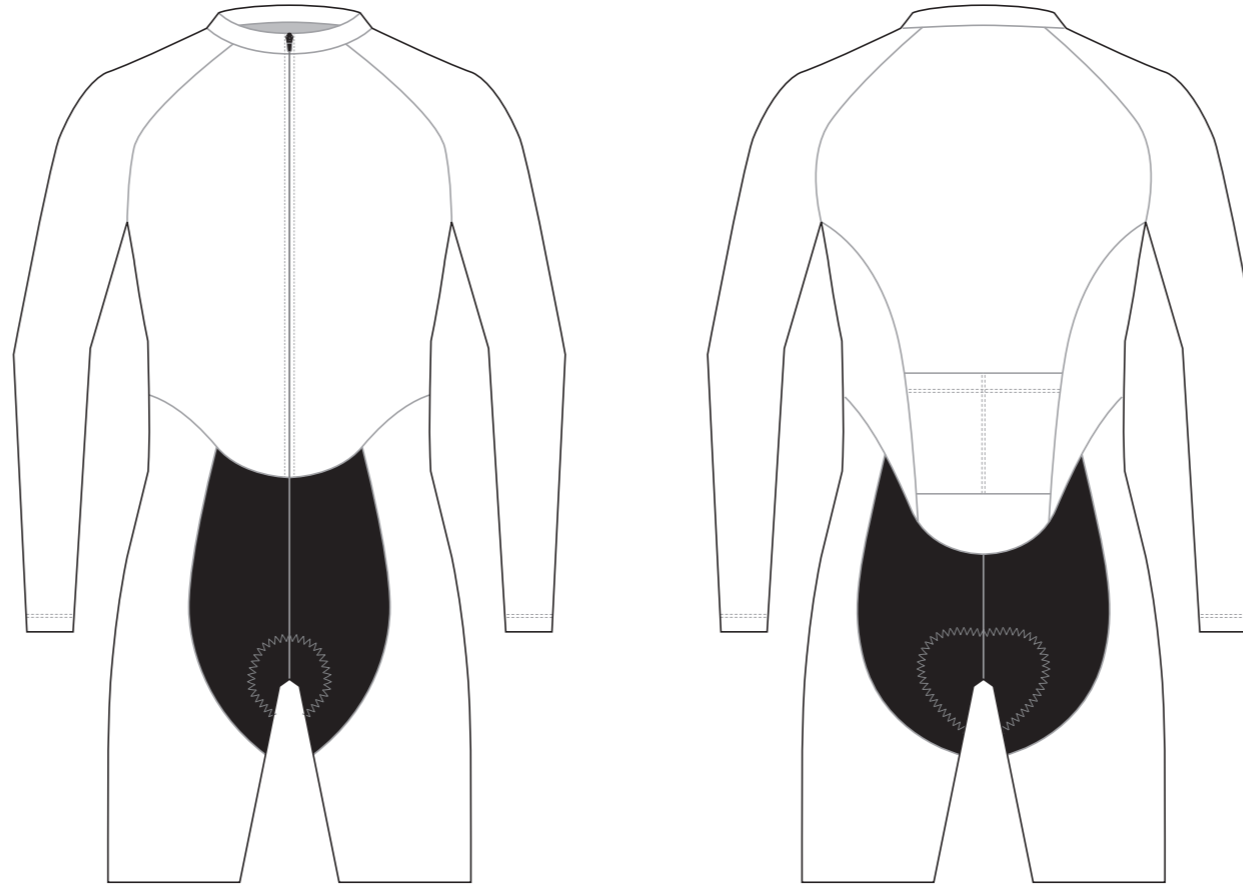

# KEE001 Long Sleeve Cycling Skinsuit (PRO GRIP)

COLLAR

RIGHT SLEEVE

LEFT SLEEVE

RIGHT SIDE PANEL

LEFT SIDE PANEL

COLORS USED (PMS / CMYK):

? C