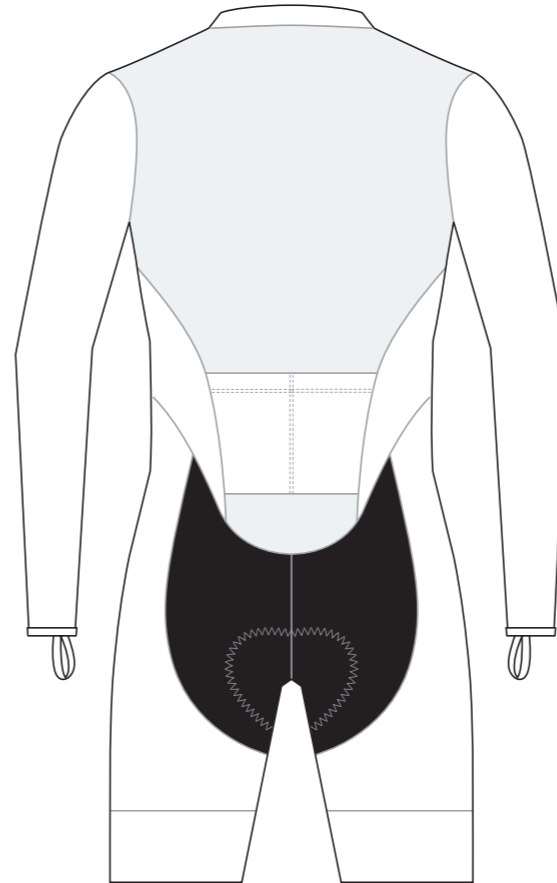

# KED001 Long Sleeve Cycling Skinsuit

# KED002 Long Sleeve Cycling Skinsuit

RIGHT SIDE PANEL

LEFT SIDE PANEL

RIGHT BAND

LEFT BAND

COLLAR

RIGHT SLEEVE

LEFT SLEEVE

# KED003 Long Sleeve Cycling Skinsuit

Women's Specific Cut

COLLAR

RIGHT SIDE PANEL

LEFT SIDE PANEL

RIGHT BAND

LEFT BAND

RIGHT SLEEVE

# KED004 Long Sleeve Cycling Skinsuit

RIGHT SIDE PANEL

LEFT SIDE PANEL

COLLAR

RIGHT SLEEVE

LEFT SLEEVE

RIGHT BAND

LEFT BAND