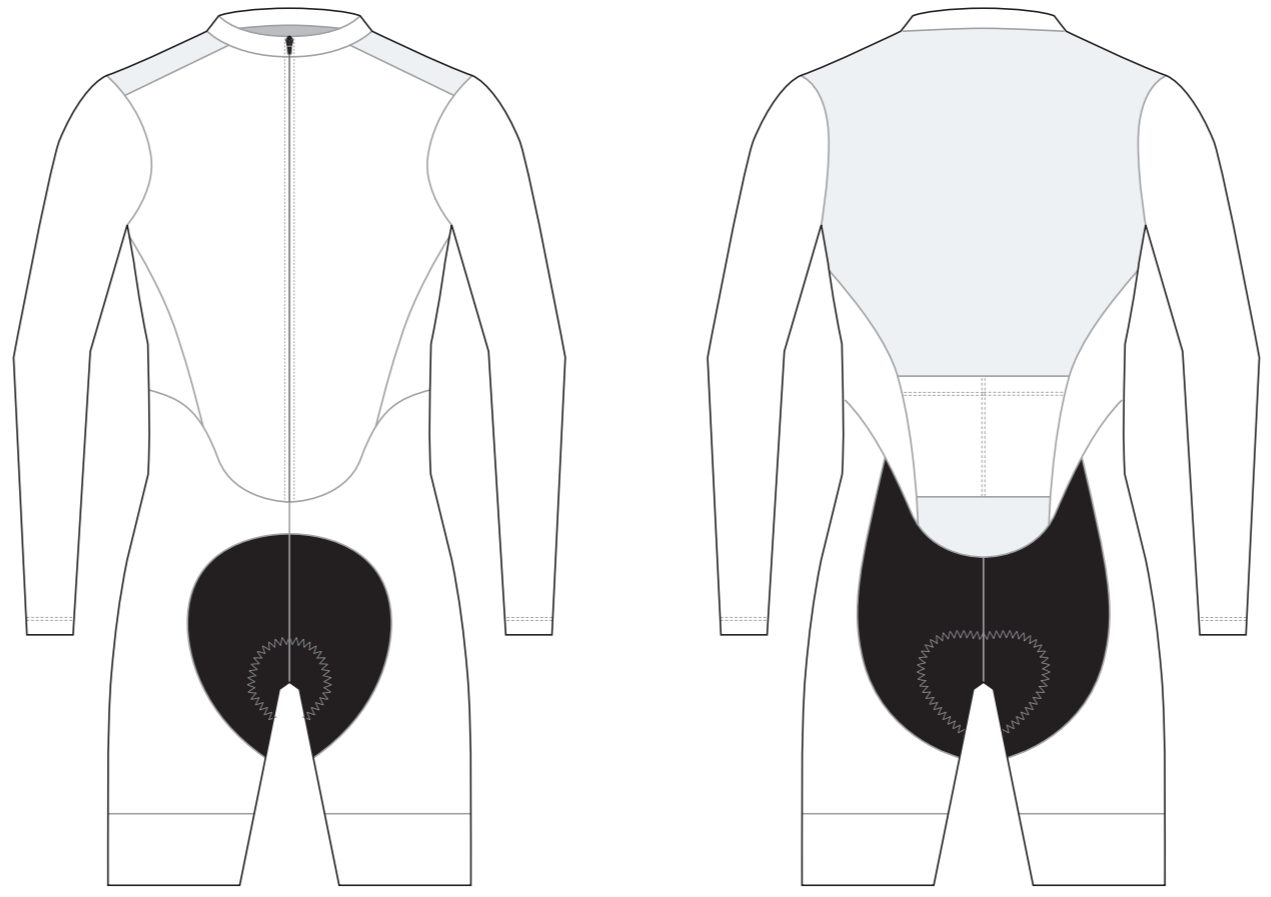

# KED001 Long Sleeve Cycling Skinsuit

# KED002 Long Sleeve Cycling Skinsuit

RIGHT SIDE PANEL

LEFT SIDE PANEL

RIGHT BAND

LEFT BAND

COLLAR

RIGHT SLEEVE

LEFT SLEEVE

# KED003 Long Sleeve Cycling Skinsuit

Women's Specific Cut

COLLAR

RIGHT SIDE PANEL

LEFT SIDE PANEL

RIGHT BAND

LEFT BAND

RIGHT SLEEVE

# KED005 Long Sleeve Cycling Skinsuit

RIGHT SIDE PANEL

LEFT SIDE PANEL

RIGHT BAND

LEFT BAND

COLLAR

RIGHT SLEEVE

LEFT SLEEVE