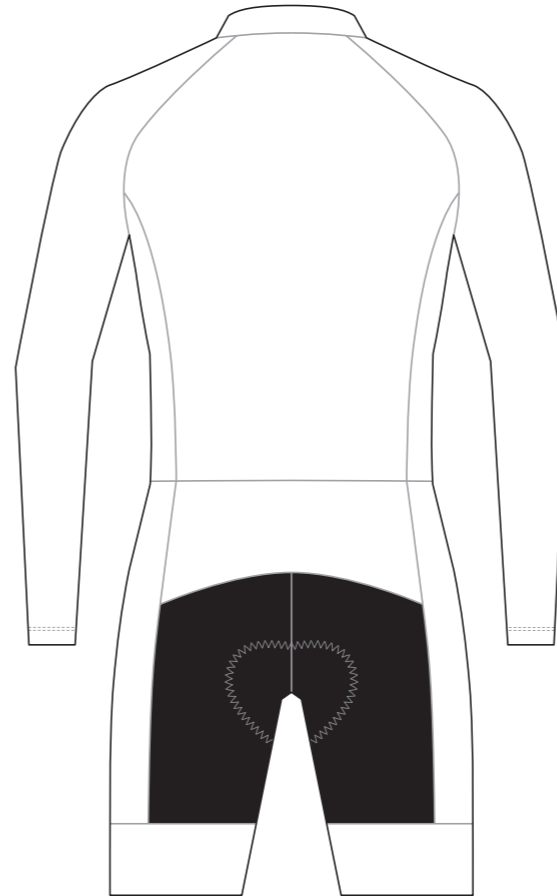

# KED002 Long Sleeve Cycling Skinsuit

RIGHT SIDE PANEL

LEFT SIDE PANEL

RIGHT BAND

LEFT BAND

COLLAR

RIGHT SLEEVE

LEFT SLEEVE

# KED004 Long Sleeve Cycling Skinsuit

RIGHT SIDE PANEL

LEFT SIDE PANEL

COLLAR

RIGHT SLEEVE

LEFT SLEEVE

RIGHT BAND

LEFT BAND

# KED005 Long Sleeve Cycling Skinsuit

RIGHT SIDE PANEL

LEFT SIDE PANEL

RIGHT BAND

LEFT BAND

COLLAR

RIGHT SLEEVE

LEFT SLEEVE