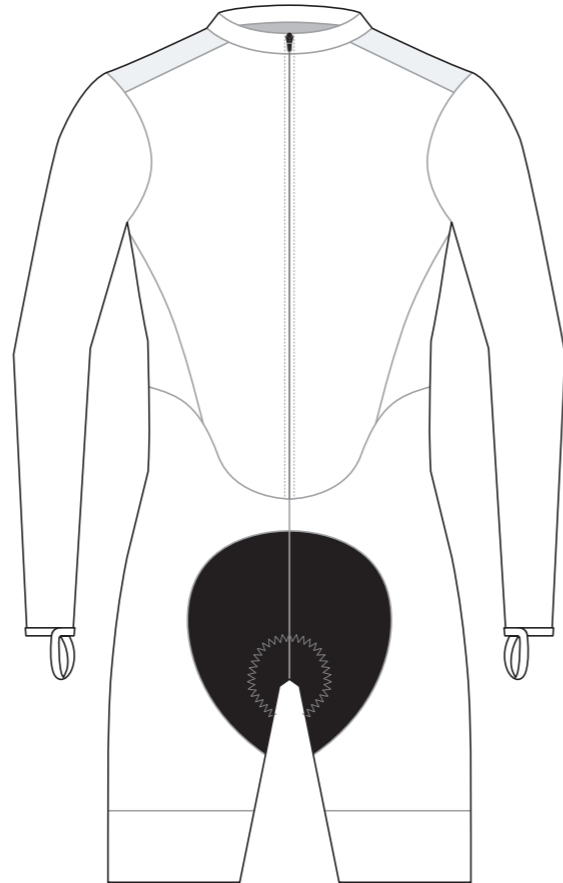

# KED001 Long Sleeve Cycling Skinsuit

# KED002 Long Sleeve Cycling Skinsuit

RIGHT SIDE PANEL

LEFT SIDE PANEL

RIGHT BAND

LEFT BAND

COLLAR

RIGHT SLEEVE

LEFT SLEEVE

# KED003 Long Sleeve Cycling Skinsuit

Women's Specific Cut

COLLAR

RIGHT SIDE PANEL

LEFT SIDE PANEL

RIGHT BAND

LEFT BAND

RIGHT SLEEVE