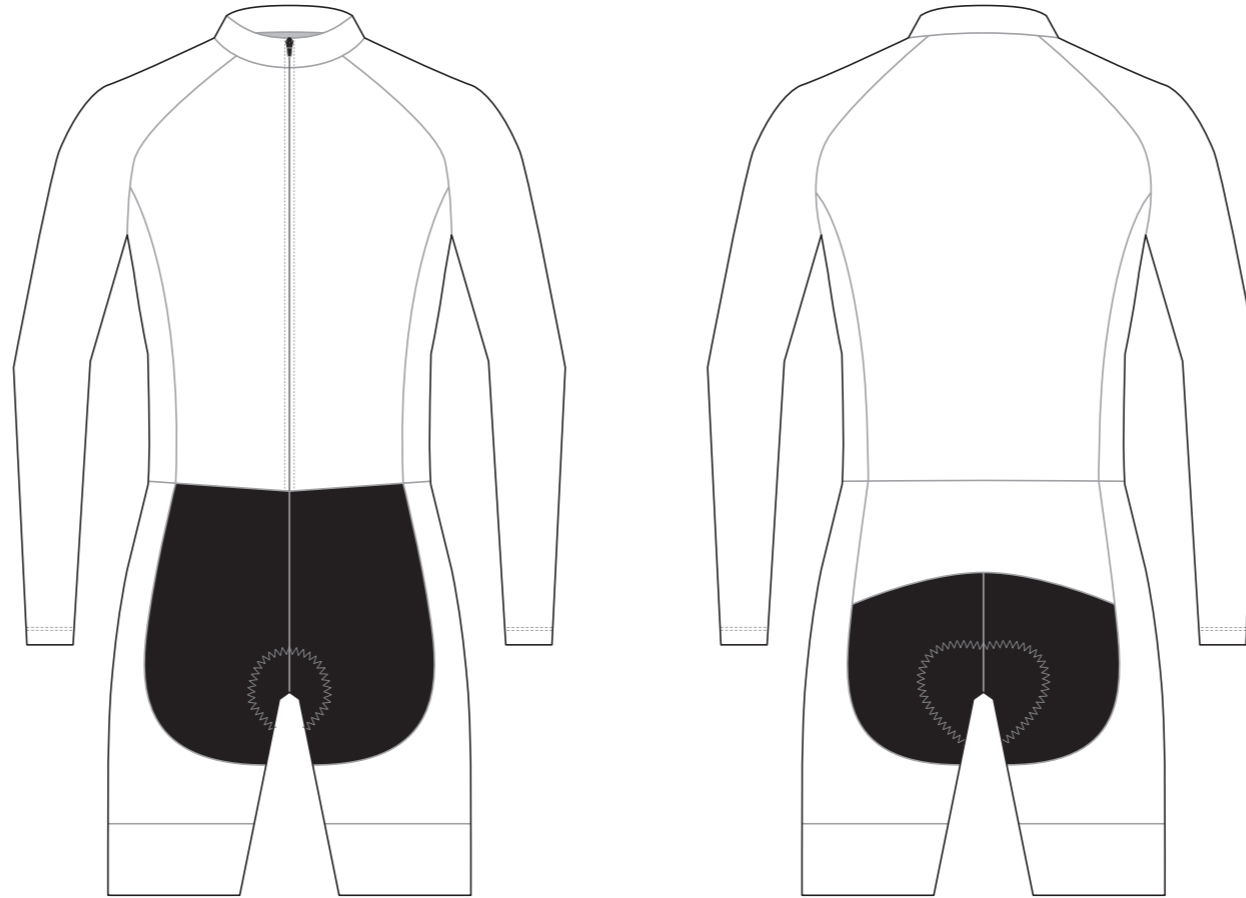

# KED002 Long Sleeve Cycling Skinsuit

RIGHT SIDE PANEL

LEFT SIDE PANEL

RIGHT BAND

LEFT BAND

COLLAR

RIGHT SLEEVE

LEFT SLEEVE

# KED005 Long Sleeve Cycling Skinsuit

RIGHT SIDE PANEL

LEFT SIDE PANEL

RIGHT BAND

LEFT BAND

COLLAR

RIGHT SLEEVE

LEFT SLEEVE

# KED006 Long Sleeve Cycling Skinsuit

COLLAR

RIGHT SLEEVE

LEFT SLEEVE

RIGHT SIDE PANEL

LEFT SIDE PANEL

RIGHT BAND

LEFT BAND