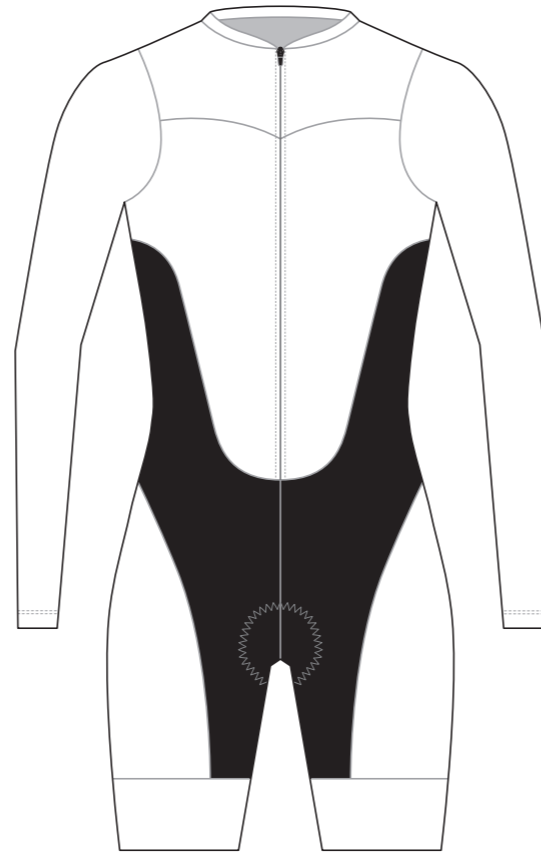

# KED001 Long Sleeve Cycling Skinsuit

# KED002 Long Sleeve Cycling Skinsuit

RIGHT SIDE PANEL

LEFT SIDE PANEL

RIGHT BAND

LEFT BAND

COLLAR

RIGHT SLEEVE

LEFT SLEEVE

# KED003 Long Sleeve Cycling Skinsuit

Women's Specific Cut

COLLAR

RIGHT SIDE PANEL

LEFT SIDE PANEL

RIGHT BAND

LEFT BAND

RIGHT SLEEVE

LEFT SLEEVE

COLORS USED (PMS / CMYK):

? C

? C

? C

? C

? C

? C