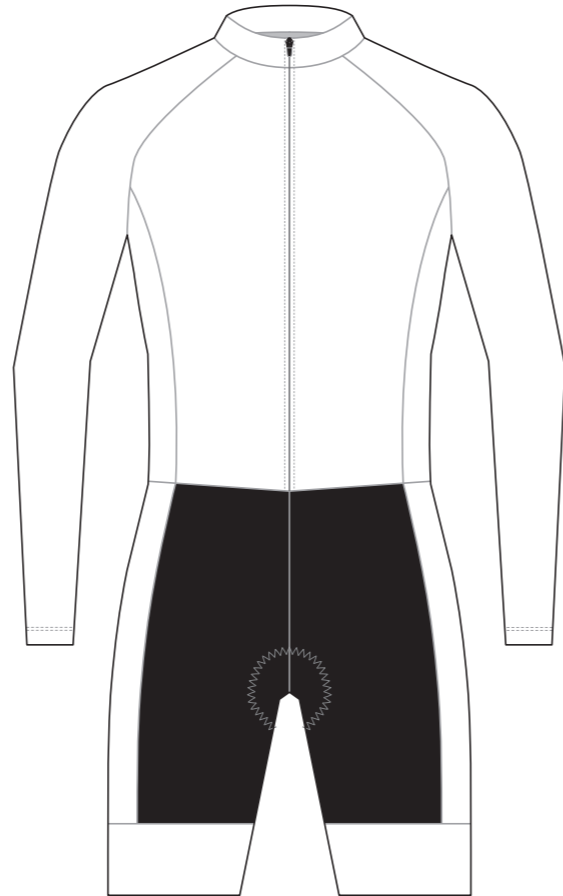

# KED002 Long Sleeve Cycling Skinsuit

RIGHT SIDE PANEL

LEFT SIDE PANEL

RIGHT BAND

LEFT BAND

COLLAR

RIGHT SLEEVE

LEFT SLEEVE

# KED004 Long Sleeve Cycling Skinsuit

RIGHT SIDE PANEL

LEFT SIDE PANEL

COLLAR

RIGHT SLEEVE

LEFT SLEEVE

RIGHT BAND

LEFT BAND

# KED005 Long Sleeve Cycling Skinsuit

RIGHT SIDE PANEL

LEFT SIDE PANEL

RIGHT BAND

LEFT BAND

COLLAR

RIGHT SLEEVE

LEFT SLEEVE