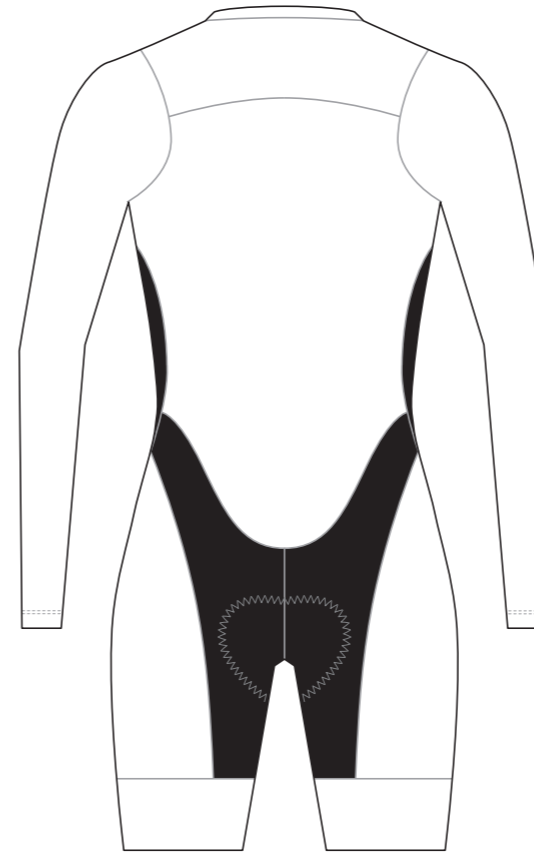

# KED001 Long Sleeve Cycling Skinsuit

# KED002 Long Sleeve Cycling Skinsuit

RIGHT SIDE PANEL

LEFT SIDE PANEL

RIGHT BAND

LEFT BAND

COLLAR

RIGHT SLEEVE

LEFT SLEEVE

# KED003 Long Sleeve Cycling Skinsuit

Women's Specific Cut

COLLAR

RIGHT SIDE PANEL

LEFT SIDE PANEL

RIGHT BAND

LEFT BAND

RIGHT SLEEVE

LEFT SLEEVE

COLORS USED (PMS / CMYK):

? C

? C

? C

? C

? C

? C