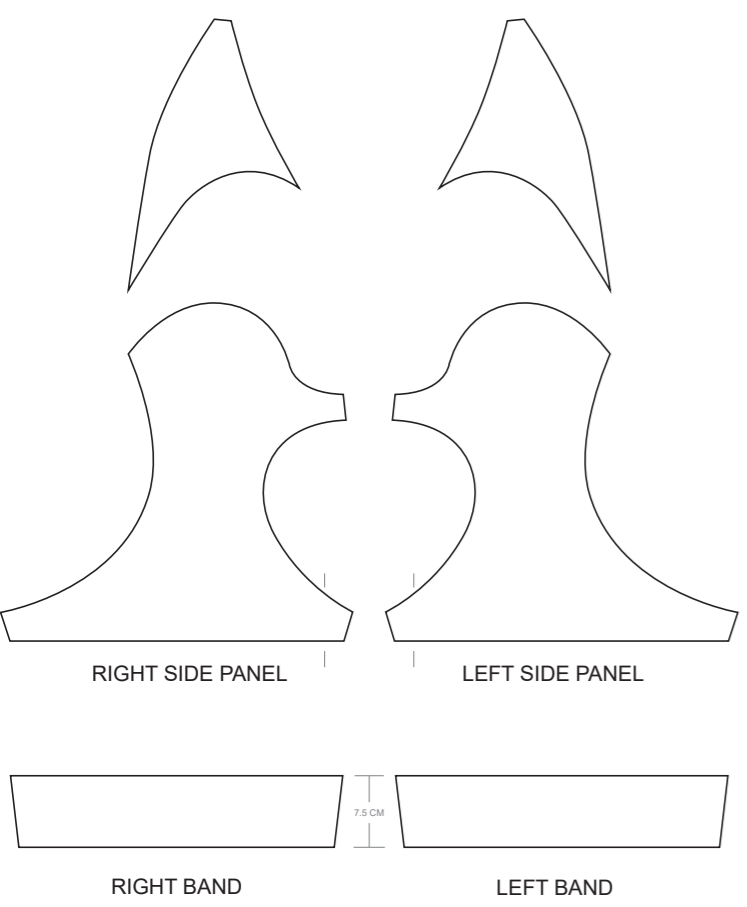

# KED002 Long Sleeve Cycling Skinsuit

RIGHT SIDE PANEL

LEFT SIDE PANEL

RIGHT BAND

LEFT BAND

COLLAR

RIGHT SLEEVE

LEFT SLEEVE