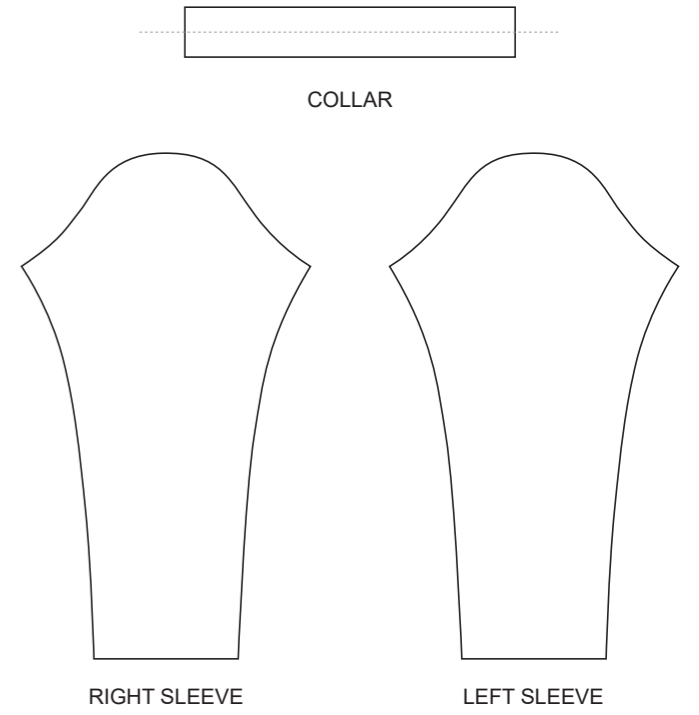

# KED002 Long Sleeve Cycling Skinsuit

RIGHT SIDE PANEL

LEFT SIDE PANEL

RIGHT BAND

LEFT BAND

COLLAR

RIGHT SLEEVE

LEFT SLEEVE

# KED003 Long Sleeve Cycling Skinsuit

Women's Specific Cut

COLLAR

RIGHT SIDE PANEL

LEFT SIDE PANEL

RIGHT BAND

LEFT BAND

RIGHT SLEEVE

# KED005 Long Sleeve Cycling Skinsuit

RIGHT SIDE PANEL

LEFT SIDE PANEL

RIGHT BAND

LEFT BAND

COLLAR

RIGHT SLEEVE

LEFT SLEEVE

# KED006 Long Sleeve Cycling Skinsuit

COLLAR

RIGHT SLEEVE

LEFT SLEEVE

RIGHT SIDE PANEL

LEFT SIDE PANEL

RIGHT BAND

LEFT BAND