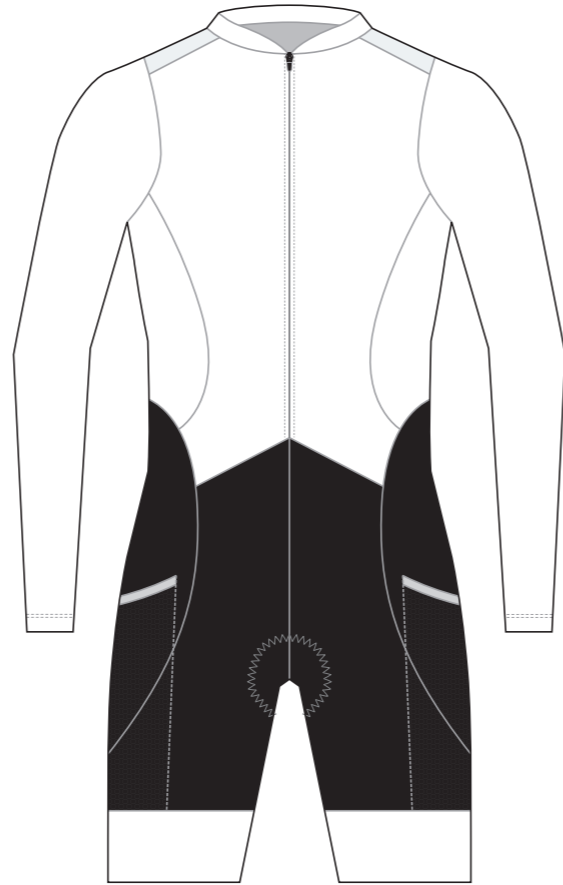

# KED002 Long Sleeve Cycling Skinsuit

RIGHT SIDE PANEL

LEFT SIDE PANEL

RIGHT BAND

LEFT BAND

COLLAR

RIGHT SLEEVE

LEFT SLEEVE

# KED003 Long Sleeve Cycling Skinsuit

Women's Specific Cut

COLLAR

RIGHT SIDE PANEL

LEFT SIDE PANEL

RIGHT BAND

LEFT BAND

RIGHT SLEEVE

✉ sales@limkoo.com

📱 📧 📷 limkooapparel

# KED004 Long Sleeve Cycling Skinsuit

RIGHT SIDE PANEL

LEFT SIDE PANEL

COLLAR

RIGHT SLEEVE

LEFT SLEEVE

RIGHT BAND

LEFT BAND