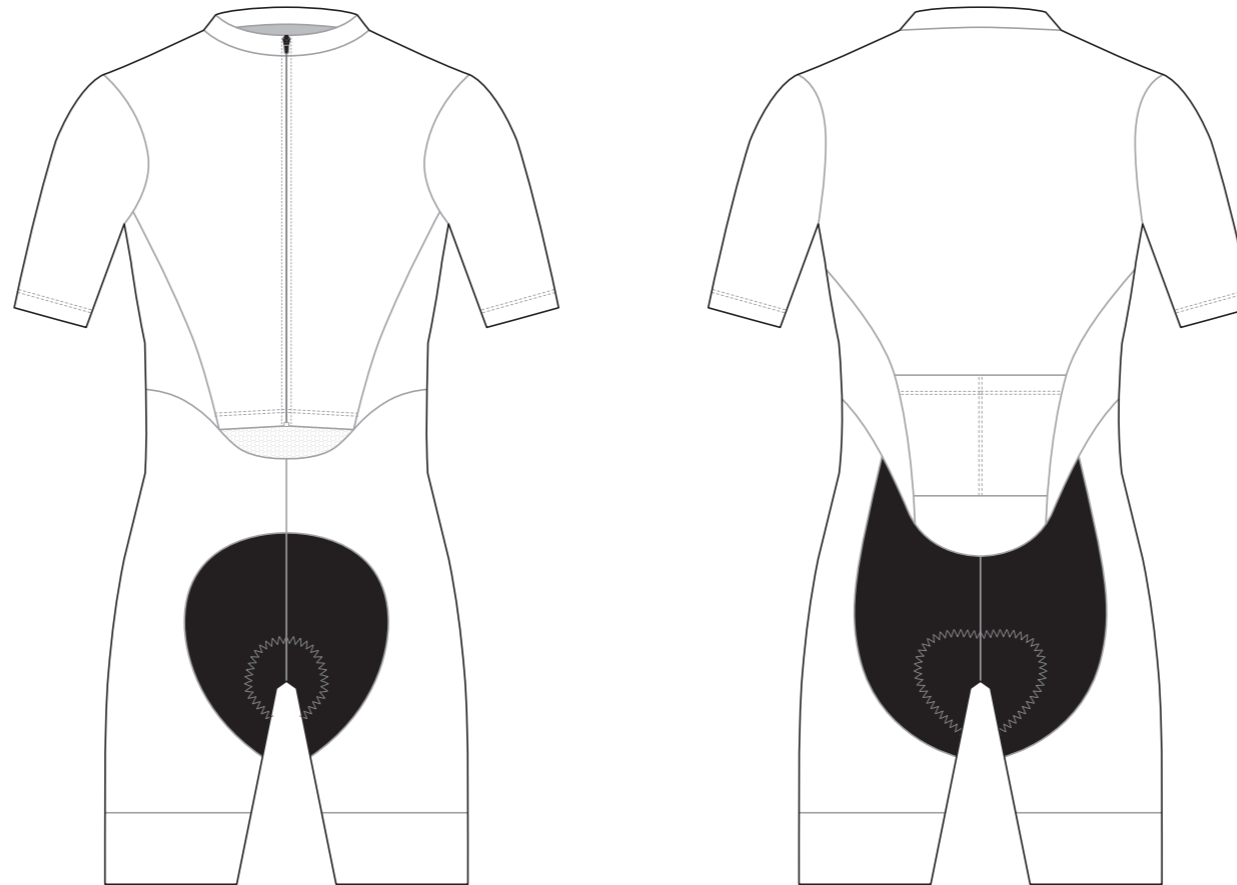

KEB001 Full Zip Short Sleeve Cycling Skinsuit

COLORS USED (PMS / CMYK):

KEB002 Full Zip Short Sleeve Cycling Skinsuit

COLORS USED (PMS / CMYK):

KEB003 Full Zip Short Sleeve Cycling Skinsuit

COLLAR

RIGHT SIDE PANEL

LEFT SIDE PANEL

RIGHT SLEEVE

LEFT SLEEVE

RIGHT BAND

LEFT BAND

7.5 CM

COLORS USED (PMS / CMYK):

? C

? C

? C

? C

? C

? C

KEB004 Full Zip Short Sleeve Cycling Skinsuit

COLLAR

RIGHT SIDE PANEL

COLLAR

RIGHT SIDE PANEL

LEFT SIDE PANEL

RIGHT BAND

LEFT BAND

RIGHT SLEEVE

LEFT SLEEVE

RIGHT ARM BAND