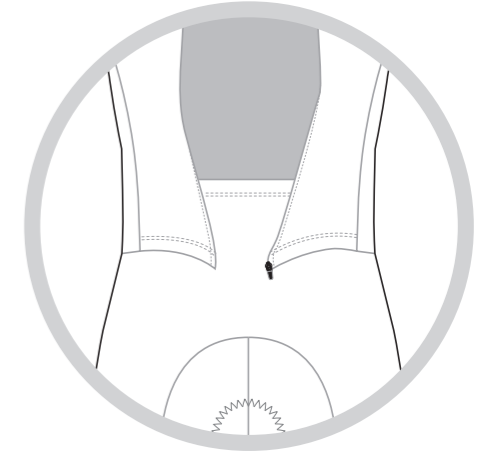

LEFT SIDE PANEL

RIGHT SLEEVE

LEFT SLEEVE

RIGHT BAND

LEFT BAND

7.5 CM

COLORS USED (PMS / CMYK):

? C

LEFT SIDE PANEL

RIGHT BAND

LEFT BAND

RIGHT SLEEVE

LEFT SLEEVE

RIGHT ARM BAND

LEFT ARM BAND

COLORS USED (PMS / CMYK):

COLLAR

RIGHT SIDE PANEL

LEFT SIDE PANEL

RIGHT BAND

LEFT BAND

RIGHT SLEEVE

LEFT SLEEVE

RIGHT ARM BAND