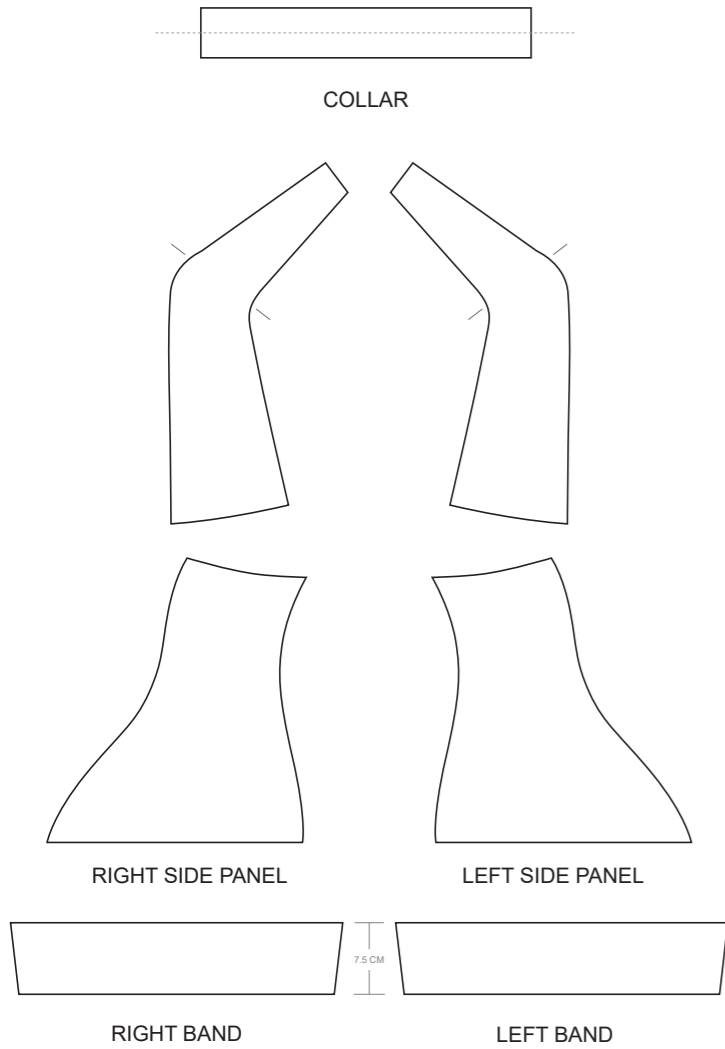

KEB006 Full Zip Short Sleeve Cycling Skinsuit