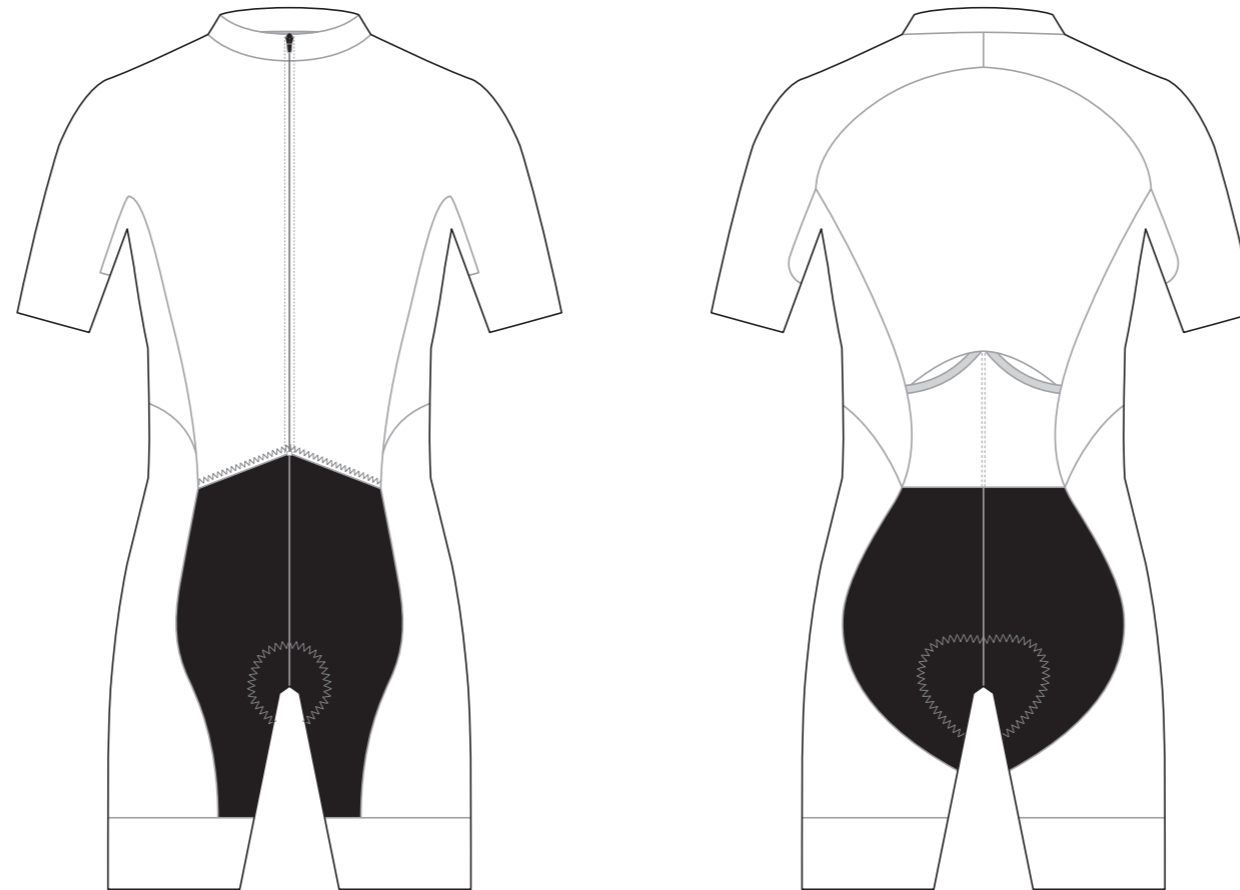

KEB001 Full Zip Short Sleeve Cycling Skinsuit

COLORS USED (PMS / CMYK):

KEB002 Full Zip Short Sleeve Cycling Skinsuit

COLORS USED (PMS / CMYK):

KEB003 Full Zip Short Sleeve Cycling Skinsuit

COLLAR

RIGHT SIDE PANEL

LEFT SIDE PANEL

RIGHT SLEEVE

LEFT SLEEVE

RIGHT BAND

LEFT BAND

7.5 CM

COLORS USED (PMS / CMYK):

? C

? C

? C

? C

? C

? C

KEB004 Full Zip Short Sleeve Cycling Skinsuit

COLLAR

RIGHT SIDE PANEL

? C

? C

? C

? C

? C

? C

KEB005 Full Zip Short Sleeve Cycling Skinsuit

Women's Specific Cut