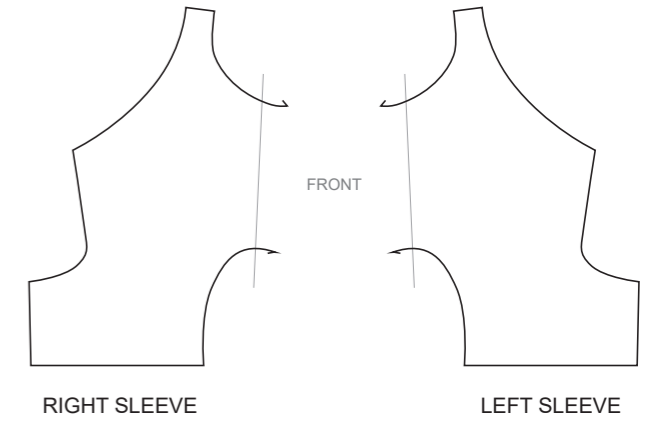

KEB001 Full Zip Short Sleeve Cycling Skinsuit

COLORS USED (PMS / CMYK):

KEB002 Full Zip Short Sleeve Cycling Skinsuit

COLORS USED (PMS / CMYK):

KEB003 Full Zip Short Sleeve Cycling Skinsuit

COLLAR

RIGHT SIDE PANEL

LEFT SIDE PANEL

RIGHT SLEEVE

LEFT SLEEVE

RIGHT BAND

LEFT BAND

7.5 CM

COLORS USED (PMS / CMYK):

? C

? C

? C

? C

? C

? C

KEB004 Full Zip Short Sleeve Cycling Skinsuit

COLLAR

RIGHT SIDE PANEL

COLLAR

RIGHT SIDE PANEL

LEFT SIDE PANEL

RIGHT BAND

LEFT BAND

RIGHT SLEEVE

LEFT SLEEVE

RIGHT ARM BAND