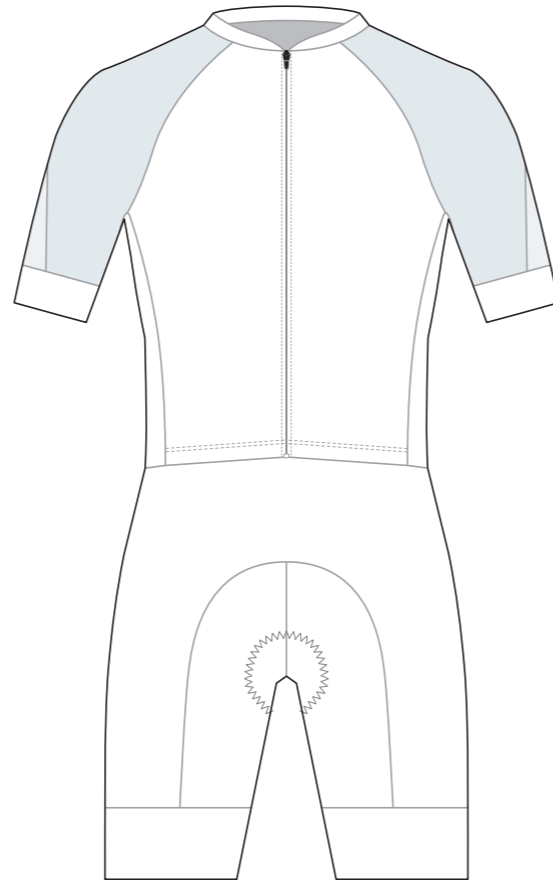

KEB001 Full Zip Short Sleeve Cycling Skinsuit

COLORS USED (PMS / CMYK):

KEB002 Full Zip Short Sleeve Cycling Skinsuit

COLORS USED (PMS / CMYK):

KEB003 Full Zip Short Sleeve Cycling Skinsuit

COLLAR

RIGHT SIDE PANEL

LEFT SIDE PANEL

RIGHT SLEEVE

LEFT SLEEVE

RIGHT BAND

LEFT BAND

7.5 CM

COLORS USED (PMS / CMYK):

? C

? C

? C

? C

? C

? C

KEB004 Full Zip Short Sleeve Cycling Skinsuit

COLLAR

RIGHT SIDE PANEL

LEFT SIDE PANEL

RIGHT BAND

LEFT BAND

RIGHT SLEEVE

LEFT SLEEVE

RIGHT ARM BAND

LEFT ARM BAND

COLORS USED (PMS / CMYK):