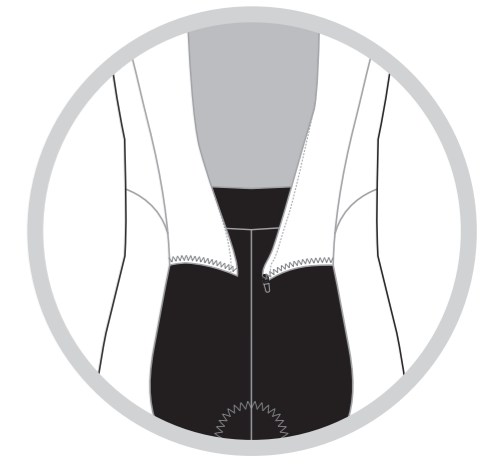

KEB001 Full Zip Short Sleeve Cycling Skinsuit

COLORS USED (PMS / CMYK):

KEB002 Full Zip Short Sleeve Cycling Skinsuit

COLORS USED (PMS / CMYK):

KEB003 Full Zip Short Sleeve Cycling Skinsuit

COLLAR

RIGHT SIDE PANEL

LEFT SIDE PANEL

RIGHT SLEEVE

LEFT SLEEVE

RIGHT BAND

LEFT BAND

7.5 CM

COLORS USED (PMS / CMYK):

? C

? C

? C

? C

? C

? C

KEB004 Full Zip Short Sleeve Cycling Skinsuit

COLLAR

RIGHT SIDE PANEL