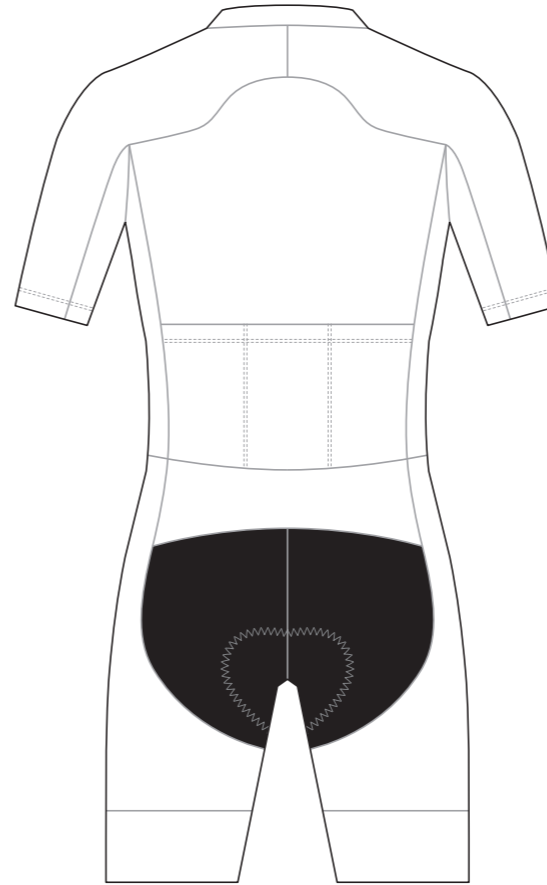

KEB001 Full Zip Short Sleeve Cycling Skinsuit

COLORS USED (PMS / CMYK):

KEB002 Full Zip Short Sleeve Cycling Skinsuit

COLORS USED (PMS / CMYK):

KEB003 Full Zip Short Sleeve Cycling Skinsuit

COLLAR

RIGHT SIDE PANEL

LEFT SIDE PANEL

RIGHT SLEEVE

LEFT SLEEVE

RIGHT BAND

LEFT BAND

7.5 CM

COLORS USED (PMS / CMYK):

? C

? C

? C

? C

? C

? C

KEB004 Full Zip Short Sleeve Cycling Skinsuit

COLLAR

RIGHT SIDE PANEL

COLLAR

RIGHT SIDE PANEL

LEFT SIDE PANEL

RIGHT BAND

LEFT BAND

RIGHT SLEEVE

LEFT SLEEVE

RIGHT ARM BAND