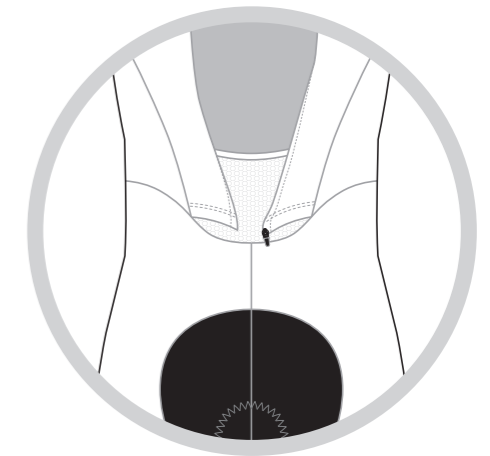

KEB001 Full Zip Short Sleeve Cycling Skinsuit

COLORS USED (PMS / CMYK):

KEB002 Full Zip Short Sleeve Cycling Skinsuit

COLORS USED (PMS / CMYK):

KEB003 Full Zip Short Sleeve Cycling Skinsuit

COLLAR

RIGHT SIDE PANEL

LEFT SIDE PANEL

RIGHT SLEEVE

LEFT SLEEVE

RIGHT BAND

LEFT BAND

7.5 CM

COLORS USED (PMS / CMYK):

? C