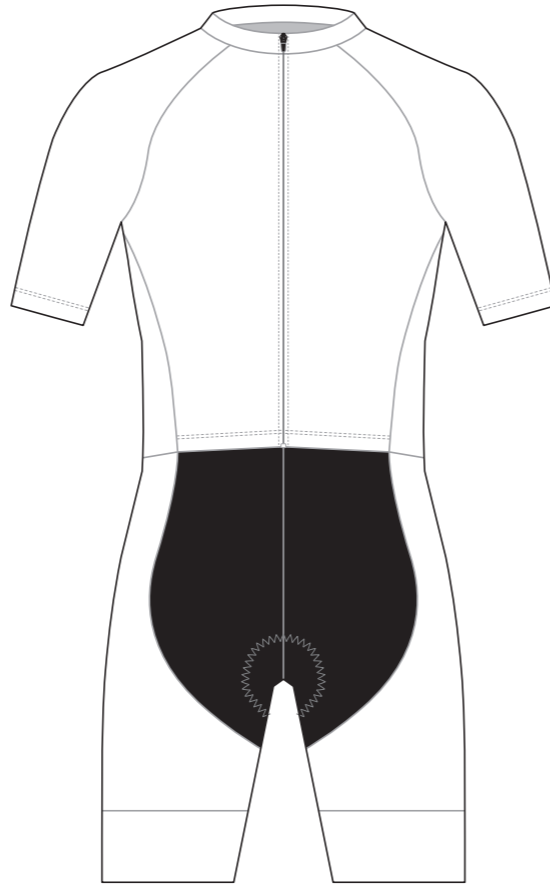

KEB001 Full Zip Short Sleeve Cycling Skinsuit

COLORS USED (PMS / CMYK):

KEB002 Full Zip Short Sleeve Cycling Skinsuit

COLORS USED (PMS / CMYK):

KEB003 Full Zip Short Sleeve Cycling Skinsuit

COLLAR

RIGHT SIDE PANEL

LEFT SIDE PANEL

RIGHT SLEEVE

LEFT SLEEVE

RIGHT BAND

LEFT BAND

7.5 CM

COLORS USED (PMS / CMYK):

? C

? C

? C

? C

? C

? C

KEB004 Full Zip Short Sleeve Cycling Skinsuit

COLLAR

RIGHT SIDE PANEL

COLLAR

RIGHT SIDE PANEL

LEFT SIDE PANEL

RIGHT BAND

LEFT BAND

RIGHT SLEEVE

LEFT SLEEVE

RIGHT ARM BAND