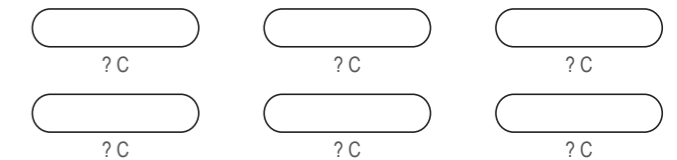

KEB001 Full Zip Short Sleeve Cycling Skinsuit

COLORS USED (PMS / CMYK):

KEB002 Full Zip Short Sleeve Cycling Skinsuit

COLORS USED (PMS / CMYK):

KEB003 Full Zip Short Sleeve Cycling Skinsuit

COLLAR

RIGHT SIDE PANEL

LEFT SIDE PANEL

RIGHT SLEEVE

LEFT SLEEVE

RIGHT BAND

LEFT BAND

7.5 CM

COLORS USED (PMS / CMYK):

? C