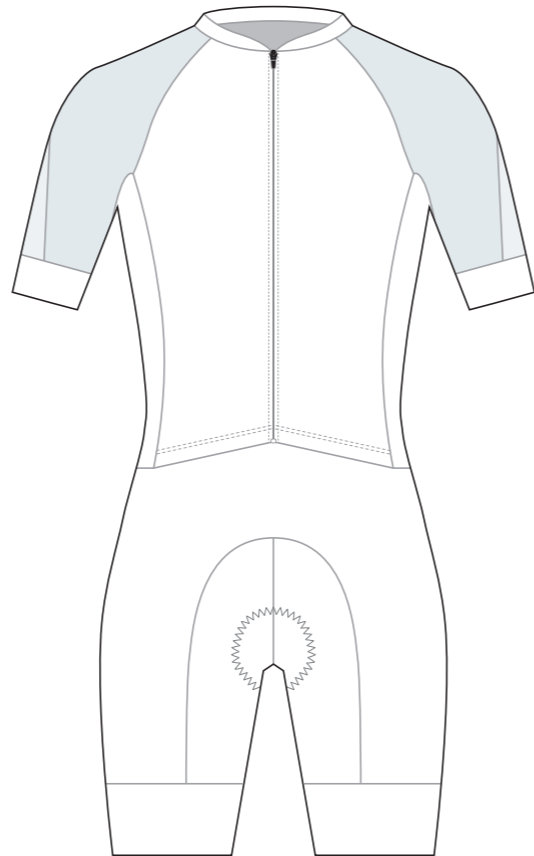

LEFT SIDE PANEL

RIGHT SLEEVE

LEFT SLEEVE

RIGHT BAND

LEFT BAND

7.5 CM

COLORS USED (PMS / CMYK):

? C

COLLAR

RIGHT SIDE PANEL

LEFT SIDE PANEL

RIGHT BAND

LEFT BAND

RIGHT SLEEVE

LEFT SLEEVE

RIGHT ARM BAND