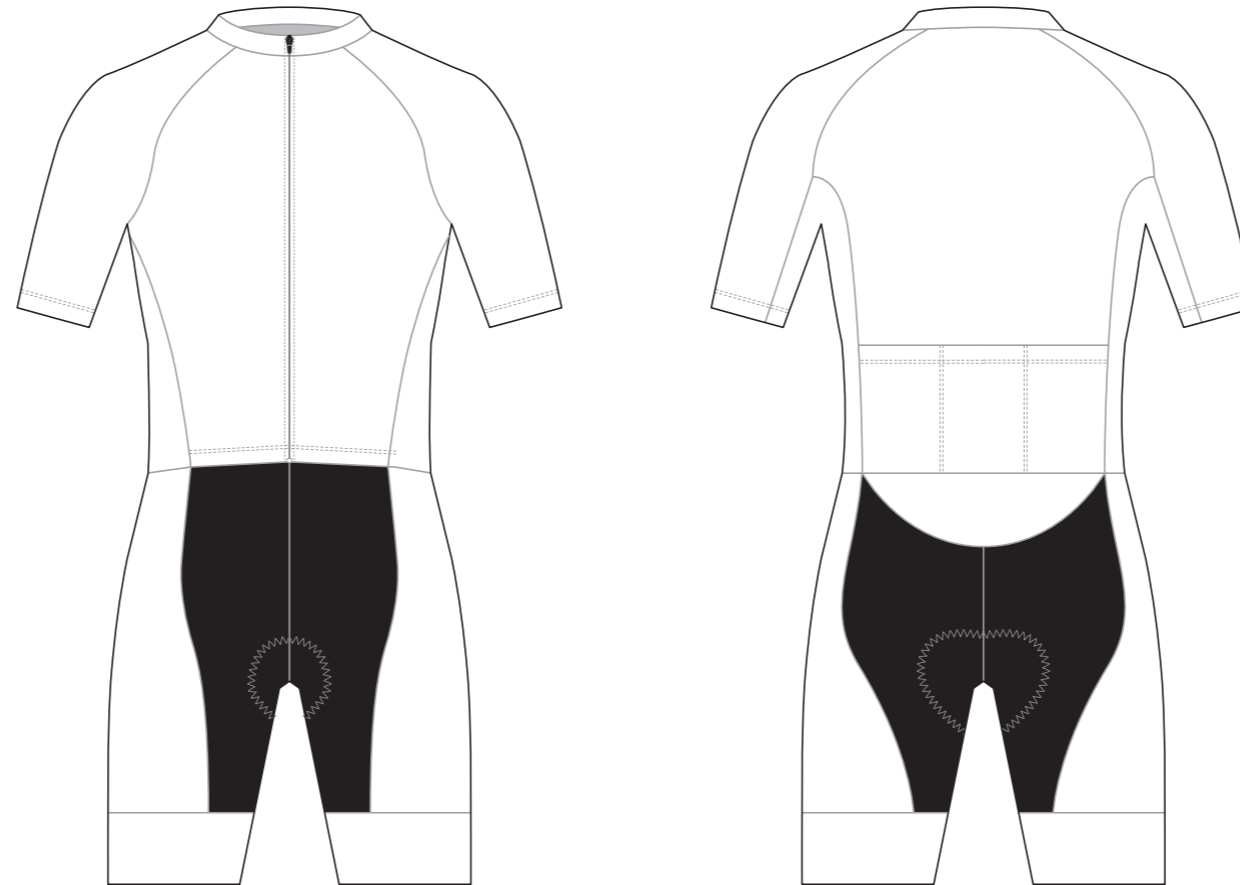

KEB006 Full Zip Short Sleeve Cycling Skinsuit