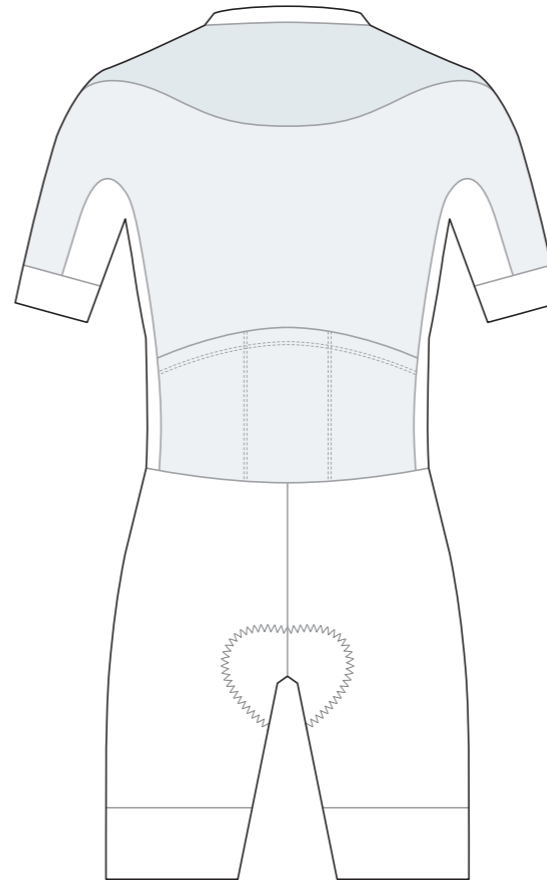

LEFT SIDE PANEL

RIGHT SLEEVE

LEFT SLEEVE

RIGHT BAND

LEFT BAND

7.5 CM

COLORS USED (PMS / CMYK):

? C

? C

? C

? C

? C

? C

KEB004 Full Zip Short Sleeve Cycling Skinsuit

COLLAR

RIGHT SIDE PANEL

LEFT SIDE PANEL

RIGHT BAND

LEFT BAND

RIGHT SLEEVE

LEFT SLEEVE

RIGHT ARM BAND

LEFT ARM BAND

COLORS USED (PMS / CMYK):