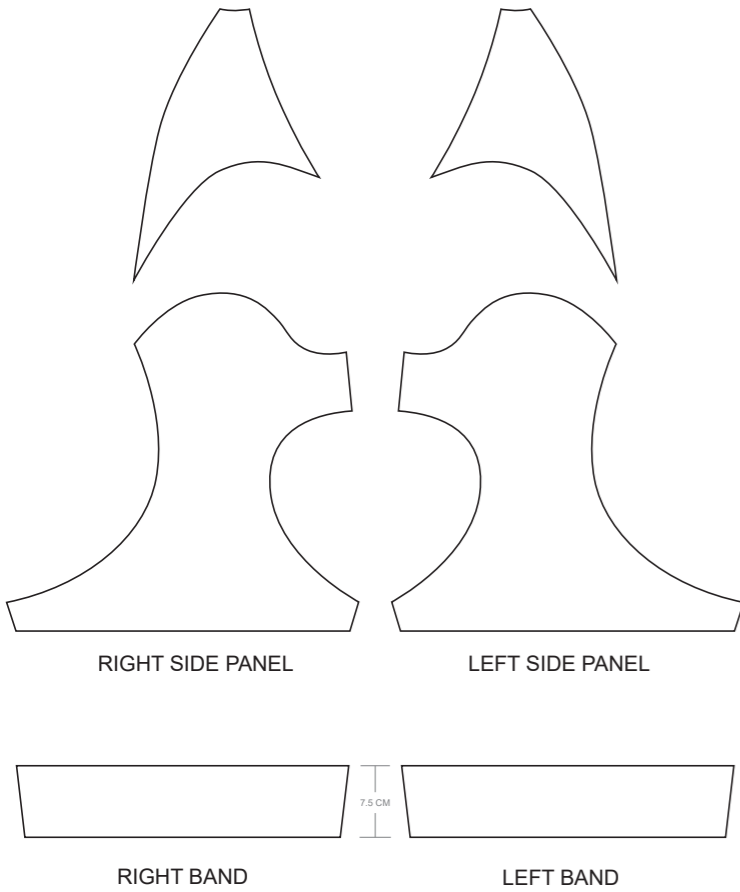

KEB002 Full Zip Short Sleeve Cycling Skinsuit