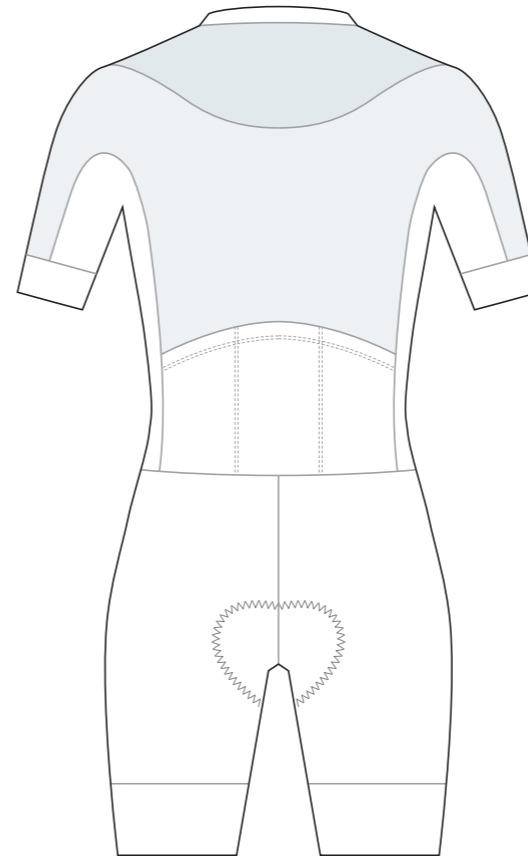

LEFT SIDE PANEL

RIGHT SLEEVE

LEFT SLEEVE

RIGHT BAND

LEFT BAND

7.5 CM

COLORS USED (PMS / CMYK):

? C

COLLAR

RIGHT SIDE PANEL

LEFT SIDE PANEL

RIGHT BAND

LEFT BAND

RIGHT SLEEVE

LEFT SLEEVE

RIGHT ARM BAND