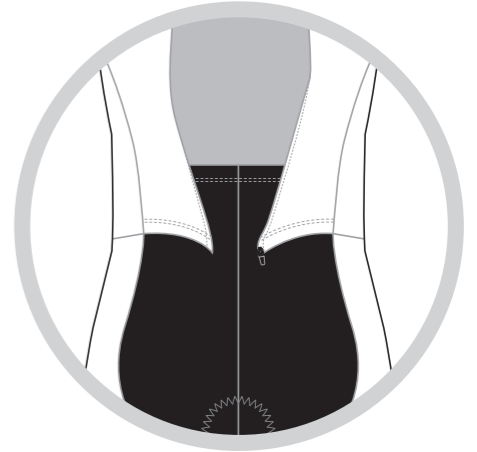

KEB001 Full Zip Short Sleeve Cycling Skinsuit

COLORS USED (PMS / CMYK):

KEB002 Full Zip Short Sleeve Cycling Skinsuit

COLORS USED (PMS / CMYK):

KEB003 Full Zip Short Sleeve Cycling Skinsuit

COLLAR

RIGHT SIDE PANEL

LEFT SIDE PANEL

RIGHT SLEEVE

LEFT SLEEVE

RIGHT BAND

LEFT BAND

7.5 CM

COLORS USED (PMS / CMYK):

? C