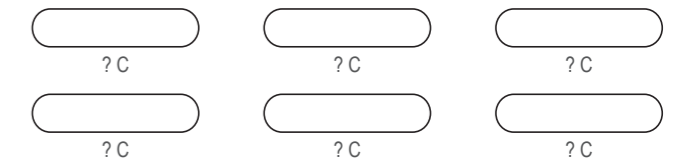

KEB001 Full Zip Short Sleeve Cycling Skinsuit

COLORS USED (PMS / CMYK):

KEB002 Full Zip Short Sleeve Cycling Skinsuit

COLORS USED (PMS / CMYK):

KEB003 Full Zip Short Sleeve Cycling Skinsuit

COLLAR

RIGHT SIDE PANEL

LEFT SIDE PANEL

RIGHT SLEEVE

LEFT SLEEVE

RIGHT BAND

LEFT BAND

7.5 CM

COLORS USED (PMS / CMYK):

? C