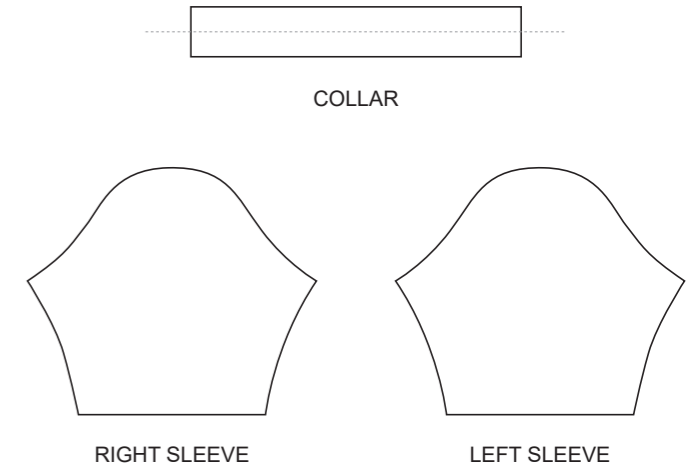

KEB001 Full Zip Short Sleeve Cycling Skinsuit

COLORS USED (PMS / CMYK):

KEB002 Full Zip Short Sleeve Cycling Skinsuit

COLORS USED (PMS / CMYK):

KEB003 Full Zip Short Sleeve Cycling Skinsuit

COLLAR

RIGHT SIDE PANEL

LEFT SIDE PANEL

RIGHT SLEEVE

LEFT SLEEVE

RIGHT BAND

LEFT BAND

7.5 CM

COLORS USED (PMS / CMYK):

? C

COLLAR

RIGHT SIDE PANEL

LEFT SIDE PANEL

RIGHT BAND

LEFT BAND

RIGHT SLEEVE

LEFT SLEEVE

RIGHT ARM BAND