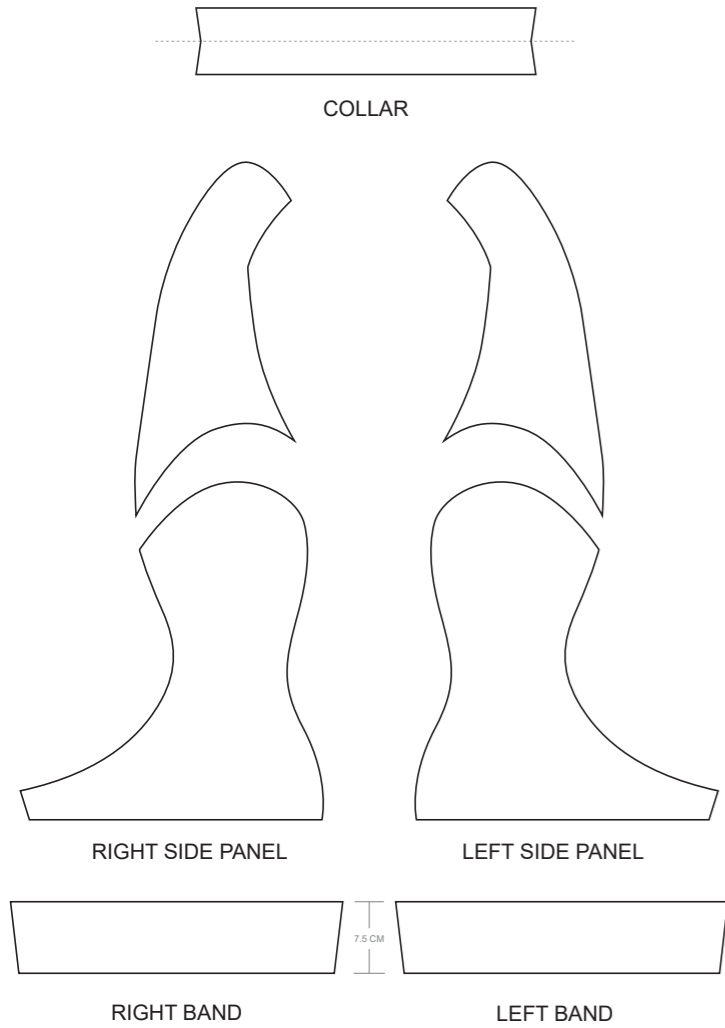

KEB001 Full Zip Short Sleeve Cycling Skinsuit

COLORS USED (PMS / CMYK):

KEB002 Full Zip Short Sleeve Cycling Skinsuit

COLORS USED (PMS / CMYK):

KEB003 Full Zip Short Sleeve Cycling Skinsuit

COLLAR

RIGHT SIDE PANEL

LEFT SIDE PANEL

RIGHT SLEEVE

LEFT SLEEVE

RIGHT BAND

LEFT BAND

7.5 CM

COLORS USED (PMS / CMYK):

? C

COLLAR

RIGHT SIDE PANEL

LEFT SIDE PANEL

RIGHT BAND

LEFT BAND

RIGHT SLEEVE

LEFT SLEEVE

RIGHT ARM BAND