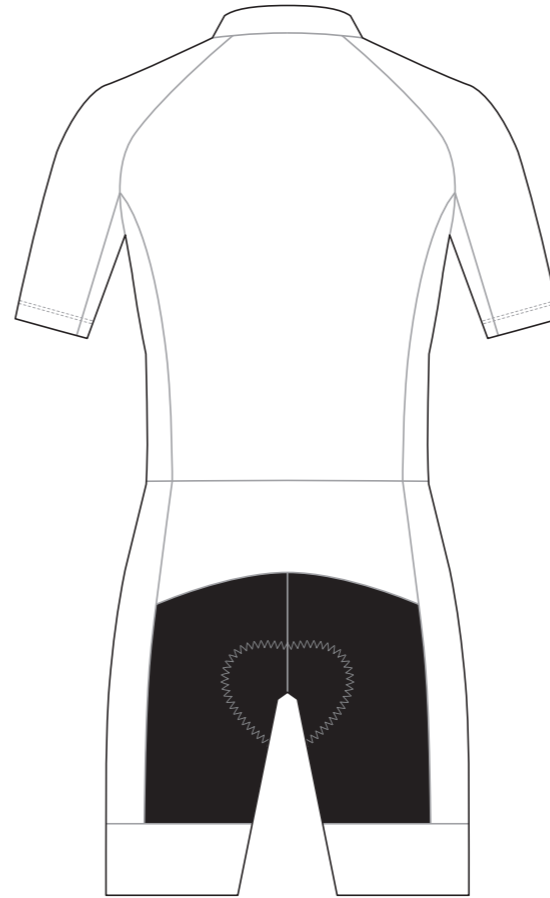

KEA001 Short Sleeve Cycling Skinsuit

COLLAR

RIGHT SLEEVE

LEFT SLEEVE

RIGHT SIDE PANEL

LEFT SIDE PANEL

RIGHT BAND

LEFT BAND

COLLAR

RIGHT SLEEVE

LEFT SLEEVE

COLORS USED (PMS / CMYK):

? C

? C

? C

? C

? C

? C

KEA004 Short Sleeve Cycling Skinsuit

COLORS USED (PMS / CMYK):

KEA005 Short Sleeve Cycling Skinsuit

COLORS USED (PMS / CMYK):

KEA006 Short Sleeve Cycling Skinsuit

RIGHT SIDE PANEL

LEFT SIDE PANEL

RIGHT BAND

LEFT BAND

COLLAR

RIGHT SLEEVE

LEFT SLEEVE

COLORS USED (PMS / CMYK):

? C