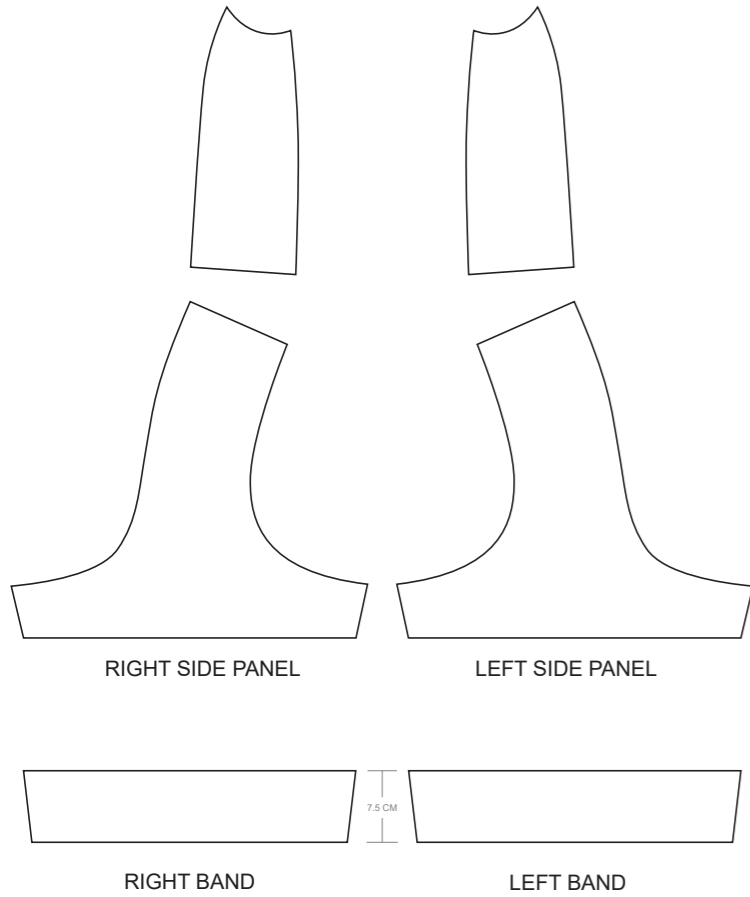

KEA005 Short Sleeve Cycling Skinsuit