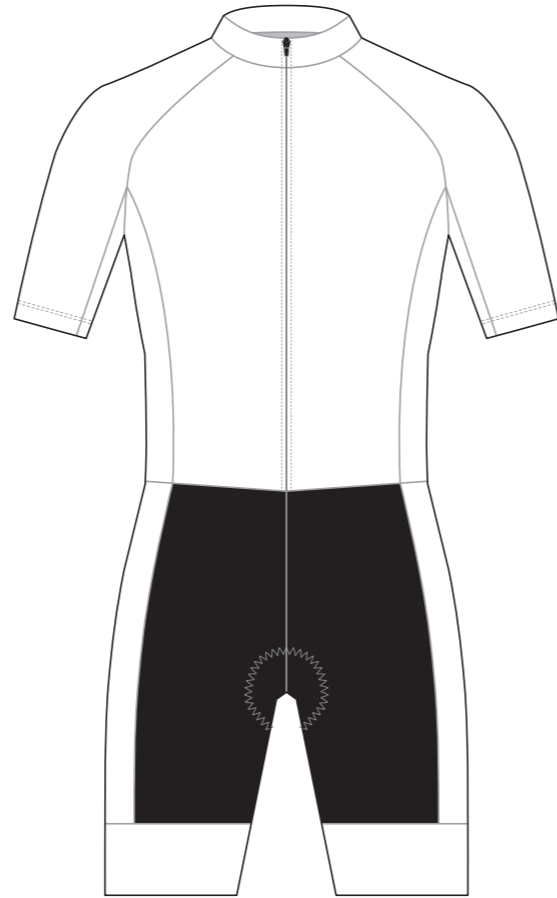

KEA001 Short Sleeve Cycling Skinsuit

COLLAR

RIGHT SLEEVE

LEFT SLEEVE

RIGHT SIDE PANEL

LEFT SIDE PANEL

RIGHT BAND

LEFT BAND

COLLAR

RIGHT SLEEVE

LEFT SLEEVE

COLORS USED (PMS / CMYK):

? C

? C

? C

? C

? C

? C

KEA004 Short Sleeve Cycling Skinsuit

COLORS USED (PMS / CMYK):

KEA005 Short Sleeve Cycling Skinsuit

COLORS USED (PMS / CMYK):

KEA006 Short Sleeve Cycling Skinsuit

RIGHT SIDE PANEL

LEFT SIDE PANEL

RIGHT BAND

LEFT BAND

COLLAR

RIGHT SLEEVE

LEFT SLEEVE

COLORS USED (PMS / CMYK):

? C