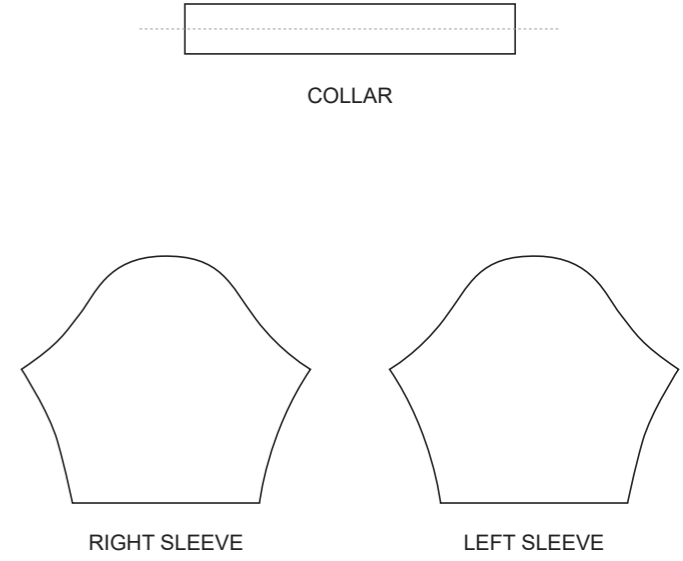

KEA004 Short Sleeve Cycling Skinsuit