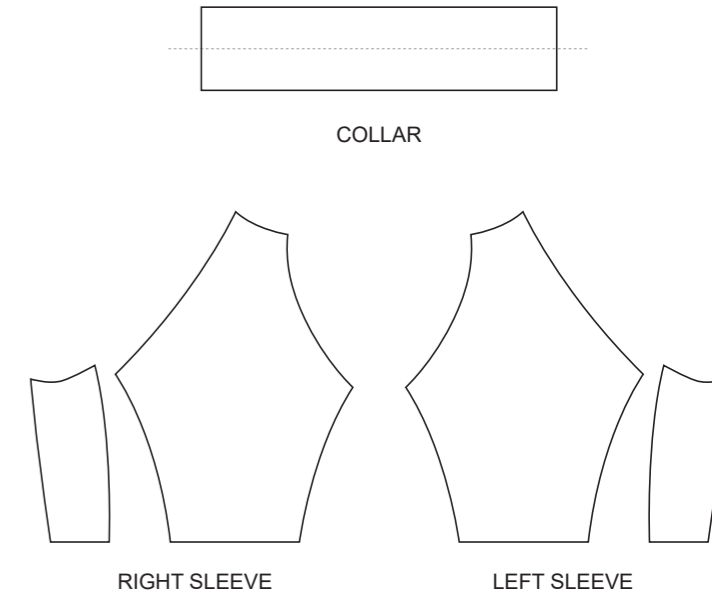

? C

? C

? C

KEA003 Short Sleeve Cycling Skinsuit

RIGHT SIDE PANEL

LEFT SIDE PANEL

RIGHT BAND

LEFT BAND

COLLAR

RIGHT SLEEVE

LEFT SLEEVE

COLORS USED (PMS / CMYK):

? C

? C

? C

? C

? C

? C

KEA004 Short Sleeve Cycling Skinsuit

COLORS USED (PMS / CMYK):

KEA005 Short Sleeve Cycling Skinsuit

COLORS USED (PMS / CMYK):

KEA006 Short Sleeve Cycling Skinsuit

RIGHT SIDE PANEL

LEFT SIDE PANEL

RIGHT BAND

LEFT BAND

COLLAR

RIGHT SLEEVE

LEFT SLEEVE

COLORS USED (PMS / CMYK):

? C