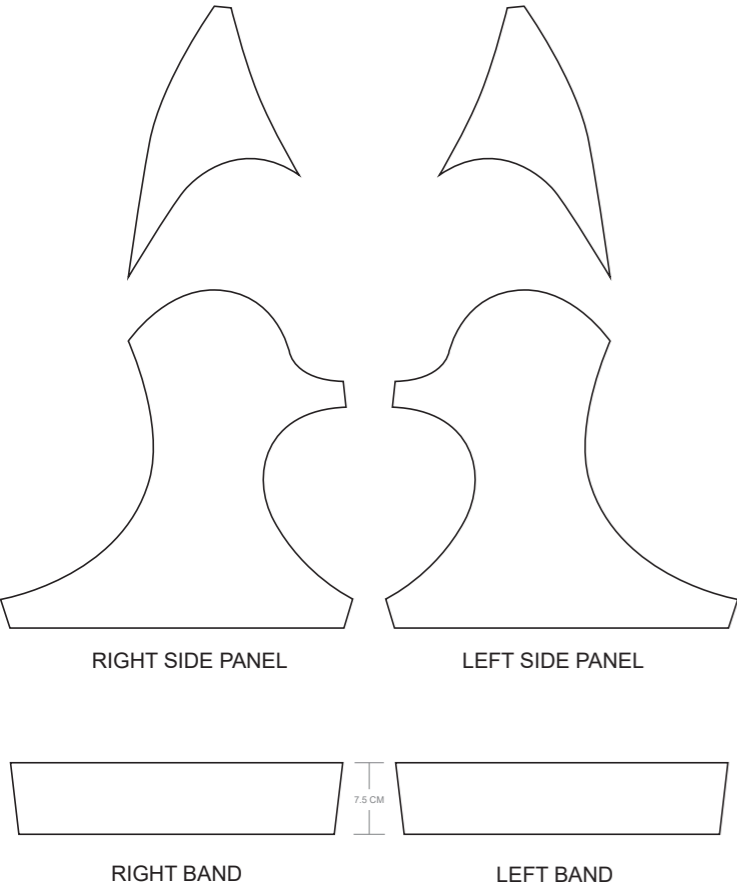

KEA004 Short Sleeve Cycling Skinsuit