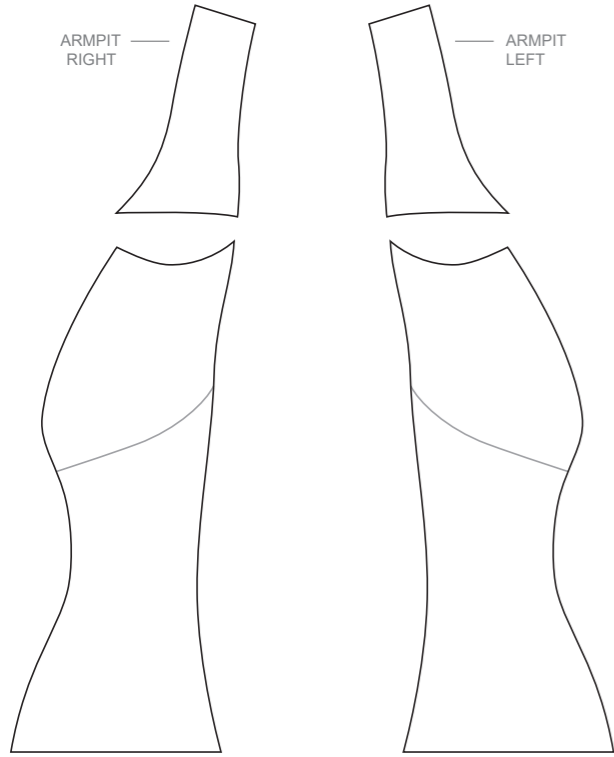

KEA001 Short Sleeve Cycling Skinsuit

COLLAR

RIGHT SLEEVE

LEFT SLEEVE

RIGHT SIDE PANEL

LEFT SIDE PANEL

RIGHT BAND

LEFT BAND

✉ sales@limkoo.com

📘 🐦 📷 limkooapparel

KEA002 Short Sleeve Cycling Skinsuit

ARMPIT
RIGHT

ARMPIT
LEFT

RIGHT SIDE PANEL

LEFT SIDE PANEL

RIGHT BAND