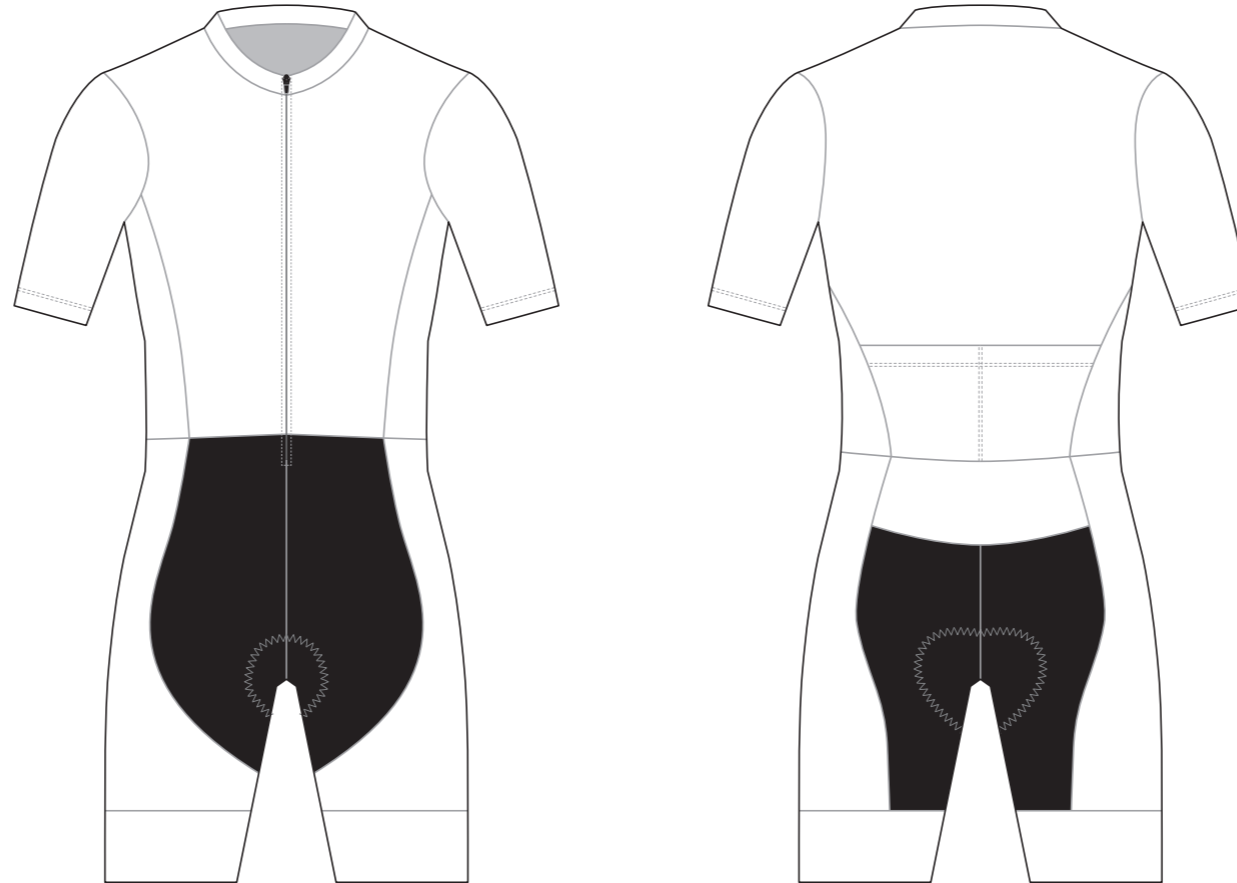

KEA001 Short Sleeve Cycling Skinsuit

COLLAR

RIGHT SLEEVE

LEFT SLEEVE

RIGHT SIDE PANEL

LEFT SIDE PANEL

RIGHT BAND

LEFT BAND

LEFT BAND

COLLAR

RIGHT SLEEVE

LEFT SLEEVE

COLORS USED (PMS / CMYK):

? C

? C

? C

? C

? C

? C

KEA003 Short Sleeve Cycling Skinsuit

RIGHT SIDE PANEL

LEFT SIDE PANEL

RIGHT BAND

LEFT BAND

COLLAR

RIGHT SLEEVE

LEFT SLEEVE

COLORS USED (PMS / CMYK):

? C

? C

? C

? C