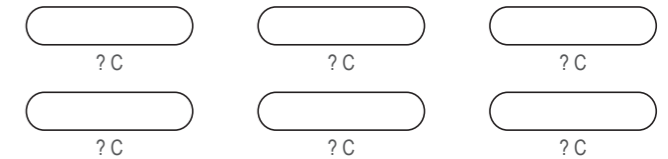

COLLAR

RIGHT SLEEVE

LEFT SLEEVE

COLORS USED (PMS / CMYK):

? C

? C

? C

? C

? C

? C

KEA004 Short Sleeve Cycling Skinsuit

COLORS USED (PMS / CMYK):

KEA005 Short Sleeve Cycling Skinsuit

COLORS USED (PMS / CMYK):

KEA006 Short Sleeve Cycling Skinsuit

RIGHT SIDE PANEL

LEFT SIDE PANEL

RIGHT BAND

LEFT BAND

COLLAR

RIGHT SLEEVE

LEFT SLEEVE

COLORS USED (PMS / CMYK):

? C