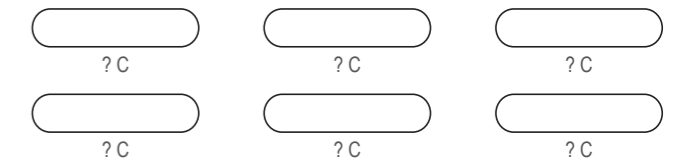

COLLAR

RIGHT SLEEVE

LEFT SLEEVE

COLORS USED (PMS / CMYK):

? C

? C

? C

? C

? C

? C

KEA004 Short Sleeve Cycling Skinsuit

COLORS USED (PMS / CMYK):

KEA005 Short Sleeve Cycling Skinsuit

COLORS USED (PMS / CMYK):

KEA006 Short Sleeve Cycling Skinsuit

RIGHT SIDE PANEL

LEFT SIDE PANEL

RIGHT BAND

LEFT BAND

COLLAR

RIGHT SLEEVE

LEFT SLEEVE

COLORS USED (PMS / CMYK):

? C