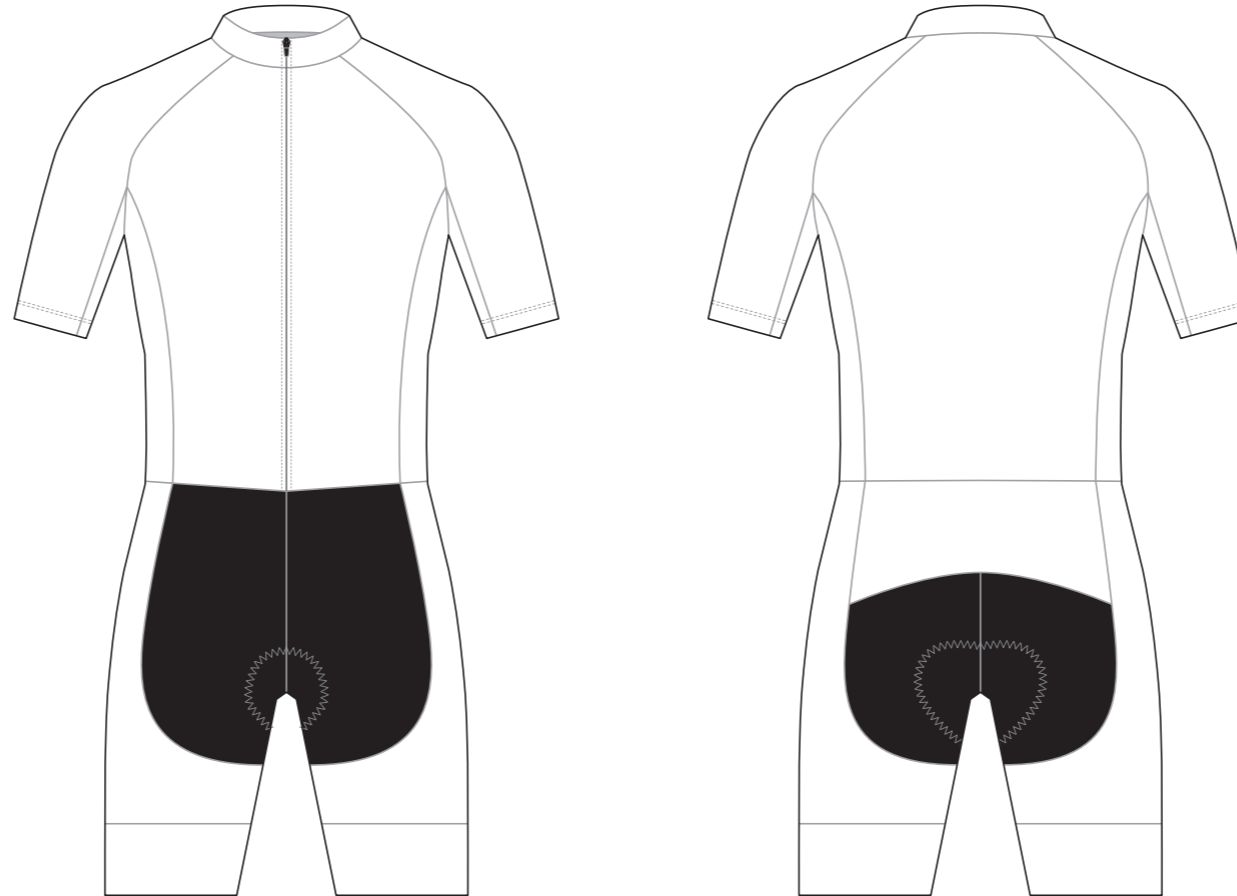

KEA001 Short Sleeve Cycling Skinsuit

COLLAR

RIGHT SLEEVE

LEFT SLEEVE

RIGHT SIDE PANEL

LEFT SIDE PANEL

RIGHT BAND

LEFT BAND

? C

? C

? C

KEA003 Short Sleeve Cycling Skinsuit

RIGHT SIDE PANEL

LEFT SIDE PANEL

RIGHT BAND

LEFT BAND

? C

? C

KEA004 Short Sleeve Cycling Skinsuit

COLORS USED (PMS / CMYK):

KEA005 Short Sleeve Cycling Skinsuit

COLORS USED (PMS / CMYK):

KEA006 Short Sleeve Cycling Skinsuit

RIGHT SIDE PANEL

LEFT SIDE PANEL

RIGHT BAND

LEFT BAND

COLLAR

RIGHT SLEEVE

LEFT SLEEVE

COLORS USED (PMS / CMYK):

? C