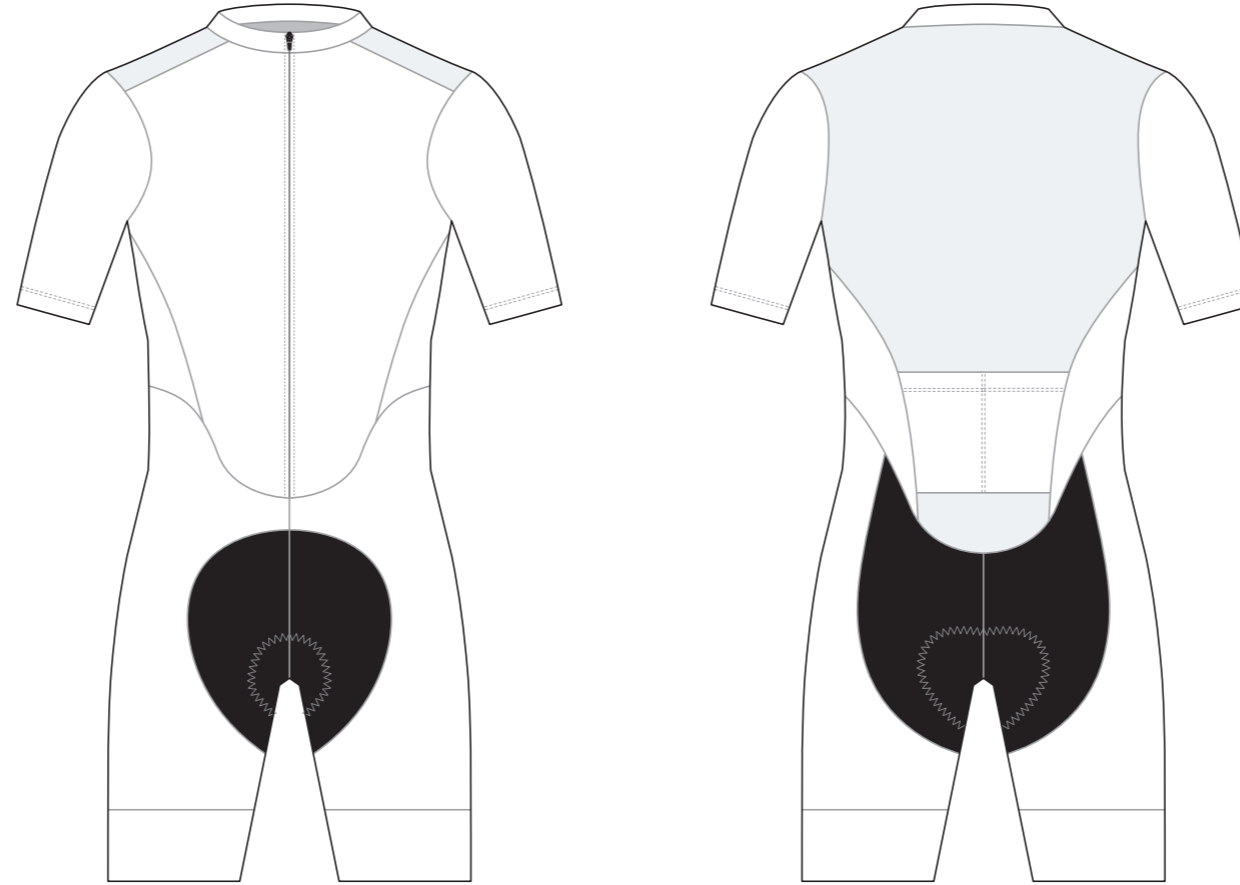

KEA001 Short Sleeve Cycling Skinsuit

COLLAR

RIGHT SLEEVE

LEFT SLEEVE

RIGHT SIDE PANEL

LEFT SIDE PANEL

RIGHT BAND

LEFT BAND

? C

? C

? C

KEA003 Short Sleeve Cycling Skinsuit

RIGHT SIDE PANEL

LEFT SIDE PANEL

RIGHT BAND

LEFT BAND

COLLAR

RIGHT SLEEVE

LEFT SLEEVE

COLORS USED (PMS / CMYK):

? C

? C

? C

? C

? C

? C

KEA004 Short Sleeve Cycling Skinsuit

COLORS USED (PMS / CMYK):

KEA005 Short Sleeve Cycling Skinsuit

COLORS USED (PMS / CMYK):

KEA006 Short Sleeve Cycling Skinsuit

RIGHT SIDE PANEL