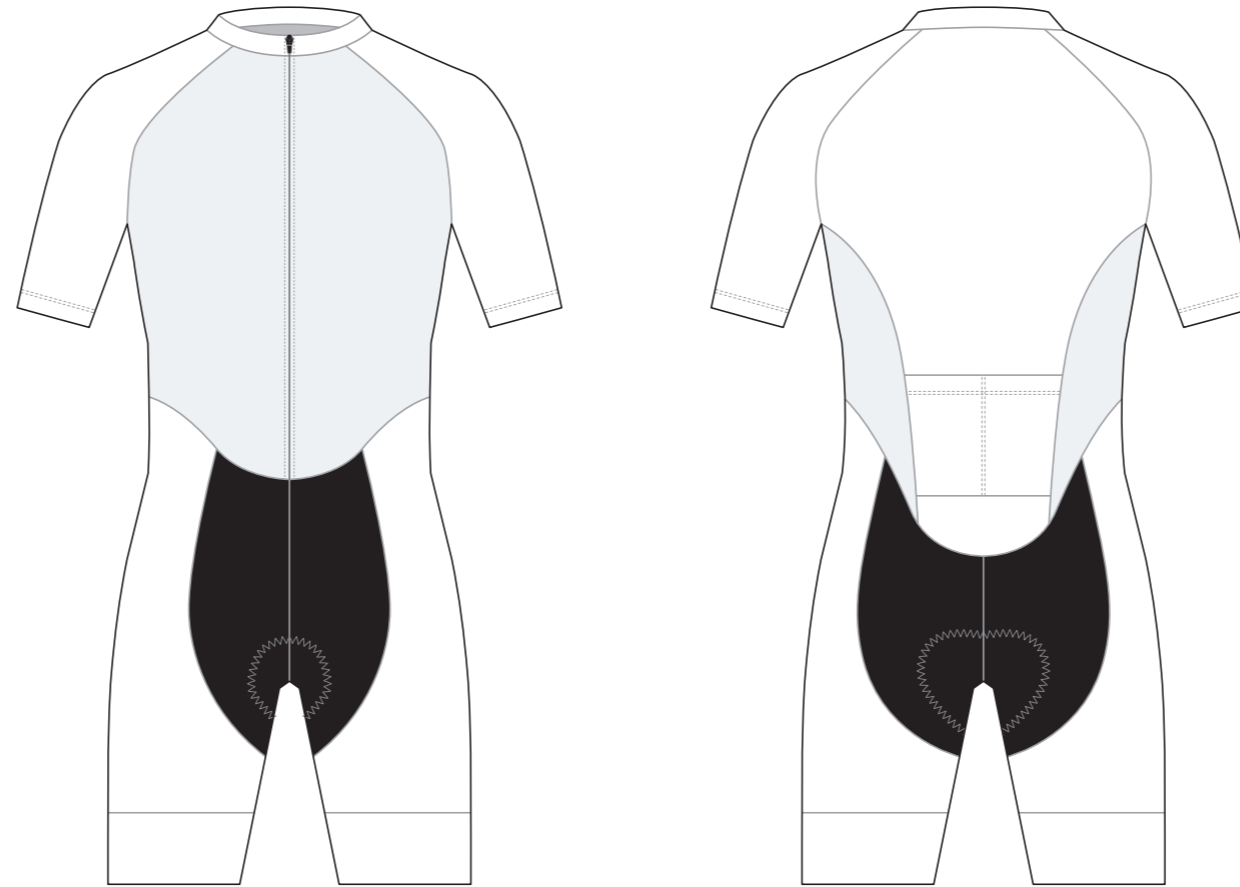

KEA001 Short Sleeve Cycling Skinsuit

COLLAR

RIGHT SLEEVE

LEFT SLEEVE

RIGHT SIDE PANEL

LEFT SIDE PANEL

RIGHT BAND

LEFT BAND

7.5 CM

COLORS USED (PMS / CMYK):

? C

? C

? C

? C

? C

? C

✉ sales@limkoo.com

📘 🐦 📷 limkooapparel

KEA002 Short Sleeve Cycling Skinsuit

ARMPIT
RIGHT

ARMPIT
LEFT

RIGHT SIDE PANEL

LEFT SIDE PANEL

RIGHT BAND

? C

? C

? C

KEA003 Short Sleeve Cycling Skinsuit

RIGHT SIDE PANEL

LEFT SIDE PANEL

RIGHT BAND

LEFT BAND