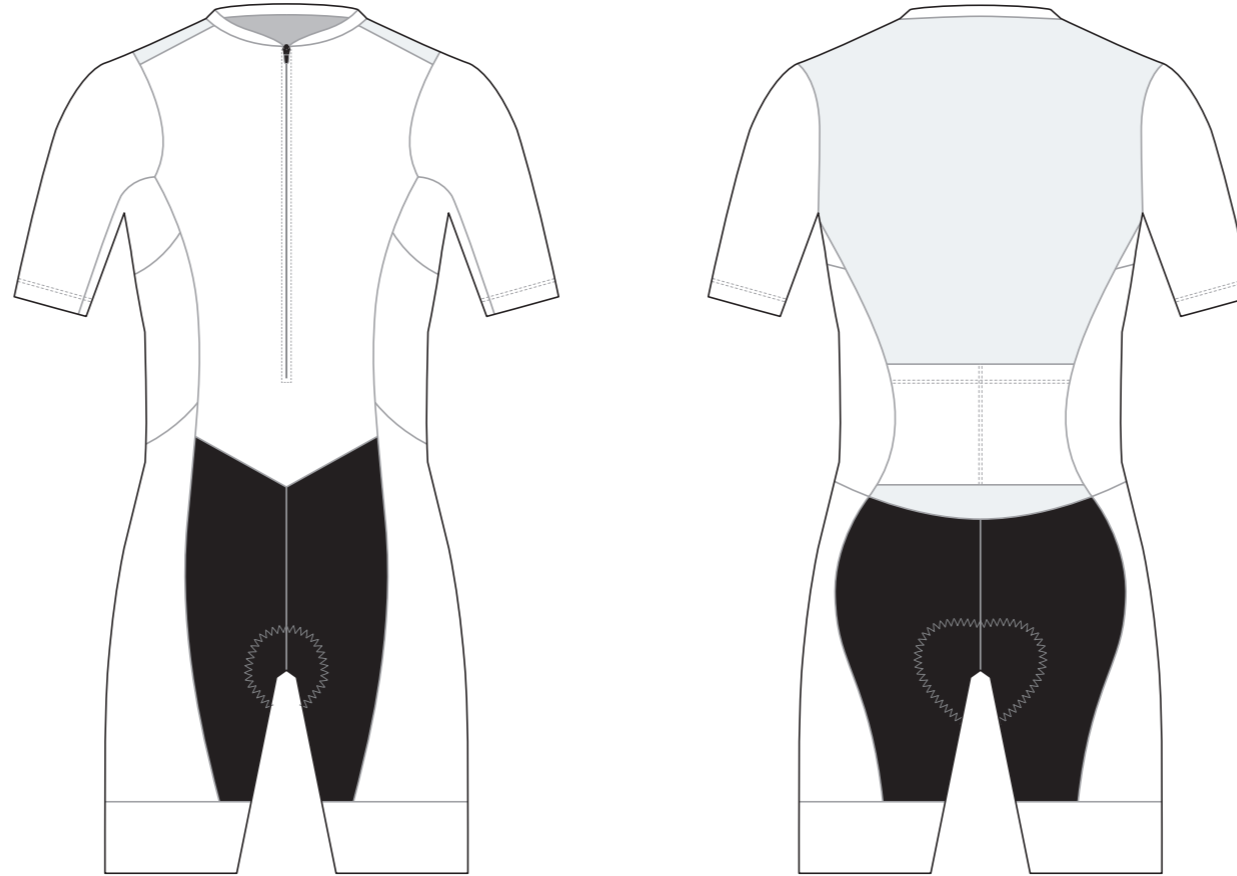

KEA001 Short Sleeve Cycling Skinsuit

COLLAR

RIGHT SLEEVE

LEFT SLEEVE

RIGHT SIDE PANEL

LEFT SIDE PANEL

RIGHT BAND

LEFT BAND

✉ sales@limkoo.com

📘 🐦 📷 limkooapparel

KEA002 Short Sleeve Cycling Skinsuit

ARMPIT
RIGHT

ARMPIT
LEFT

RIGHT SIDE PANEL

LEFT SIDE PANEL

RIGHT BAND

LEFT BAND

COLLAR

RIGHT SLEEVE

LEFT SLEEVE

COLORS USED (PMS / CMYK):

? C

? C

? C

? C

? C

? C

KEA003 Short Sleeve Cycling Skinsuit

RIGHT SIDE PANEL

LEFT SIDE PANEL

RIGHT BAND

LEFT BAND