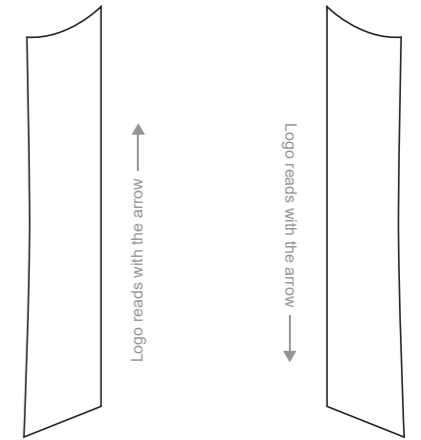

# KDB002 Convertible Cycling Jacket

COLLAR

RIGHT SLEEVE

LEFT SLEEVE

RIGHT SIDE PANEL

LEFT SIDE PANEL

COLORS USED (PMS / CMYK):