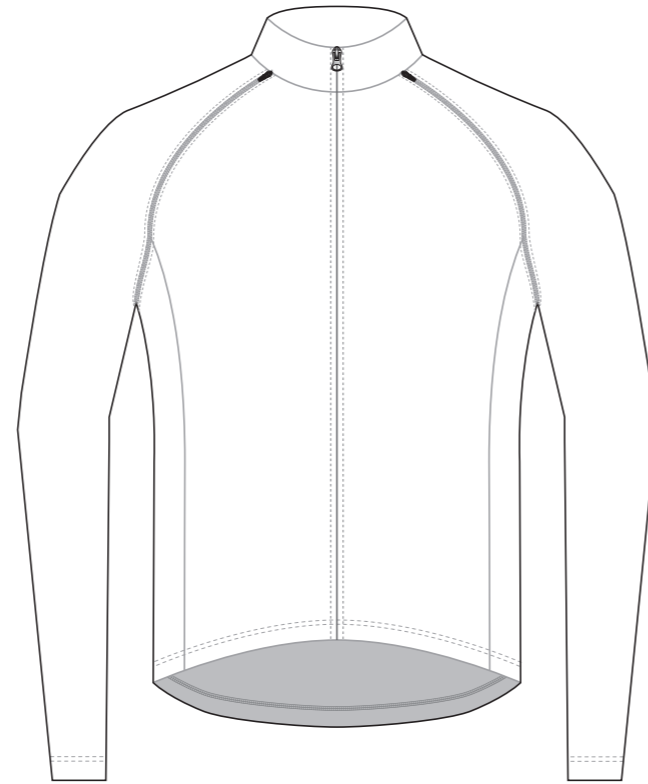

# KDB001 Convertible Cycling Jacket

COLLAR

RIGHT SLEEVE

LEFT SLEEVE

RIGHT SLEEVE

LEFT SLEEVE

RIGHT SIDE PANEL

LEFT SIDE PANEL

# KDB002 Convertible Cycling Jacket

COLLAR

RIGHT SLEEVE

LEFT SLEEVE

RIGHT SIDE PANEL

LEFT SIDE PANEL

COLORS USED (PMS / CMYK):