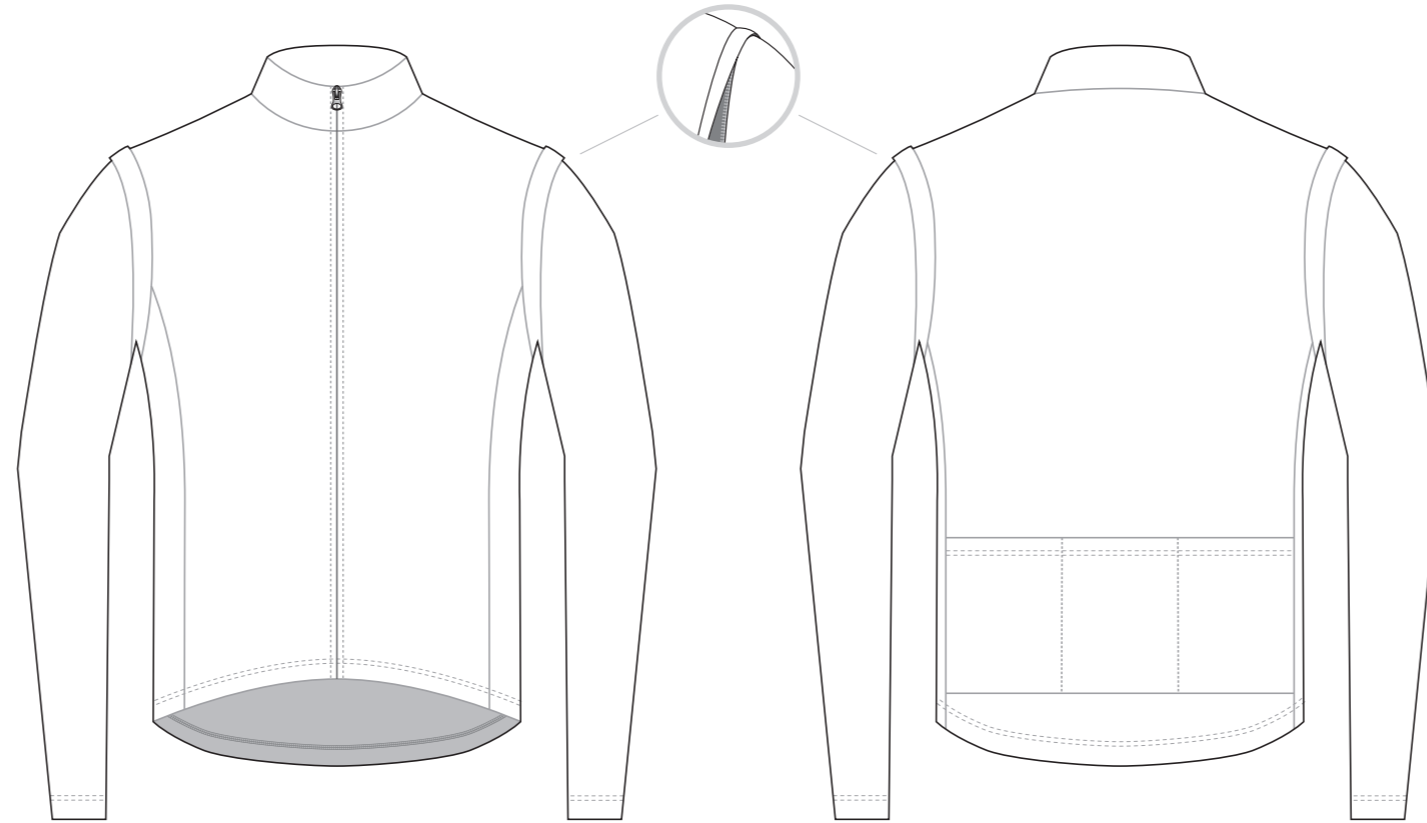

# KDB001 Convertible Cycling Jacket

COLLAR

RIGHT SLEEVE

LEFT SLEEVE

RIGHT SLEEVE

LEFT SLEEVE

RIGHT SIDE PANEL

LEFT SIDE PANEL

# KDB002 Convertible Cycling Jacket

COLLAR

RIGHT SLEEVE

LEFT SLEEVE

RIGHT SIDE PANEL

LEFT SIDE PANEL

COLORS USED (PMS / CMYK):