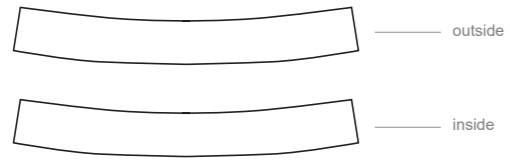

# KDB001 Convertible Cycling Jacket

COLLAR

RIGHT SLEEVE

LEFT SLEEVE

RIGHT SLEEVE

LEFT SLEEVE

RIGHT SIDE PANEL

LEFT SIDE PANEL