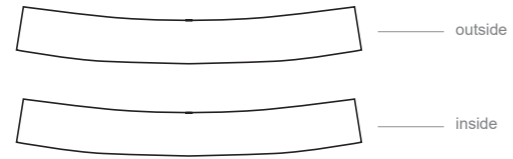

KDB002 Convertible Cycling Jacket

COLLAR