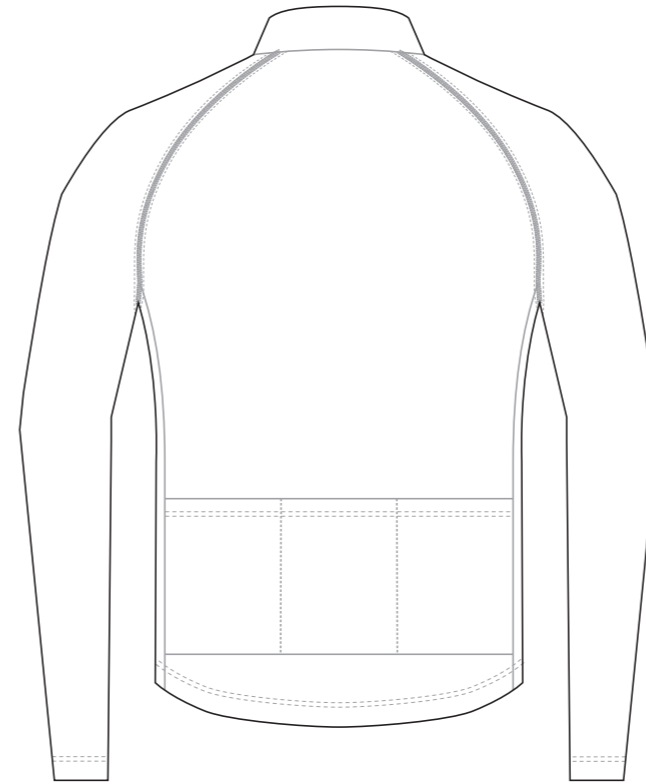

# KDB001 Convertible Cycling Jacket

COLLAR

RIGHT SLEEVE

LEFT SLEEVE

RIGHT SLEEVE

LEFT SLEEVE

RIGHT SIDE PANEL

LEFT SIDE PANEL

# KDB002 Convertible Cycling Jacket

COLLAR

RIGHT SLEEVE

LEFT SLEEVE

RIGHT SIDE PANEL

LEFT SIDE PANEL

COLORS USED (PMS / CMYK):