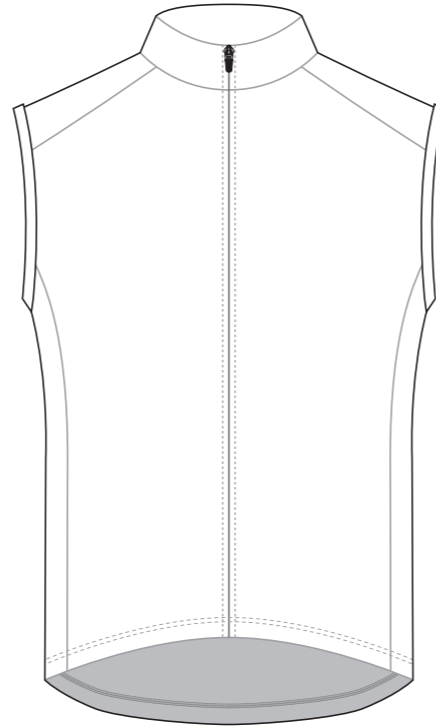

? C

? C

? C

KC006 Cycling Vest

COLLAR

RIGHT SHOULDER

LEFT SHOULDER

RIGHT SIDE PANEL