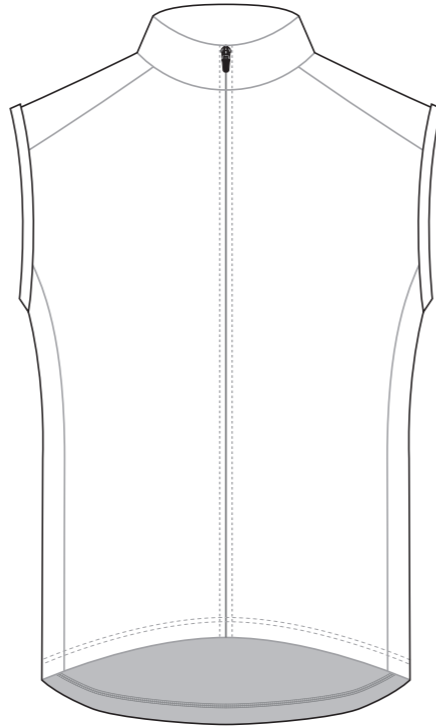

KC001 Cycling Vest

COLLAR

RIGHT SHOULDER

LEFT SHOULDER

LEFT BINDING

RIGHT BINDING

RIGHT SIDE PANEL

LEFT SIDE PANEL

COLLAR

RIGHT SHOULDER

LEFT SHOULDER

LEFT BINDING

RIGHT BINDING

RIGHT SIDE PANEL

LEFT SIDE PANEL

COLORS USED (PMS / CMYK):