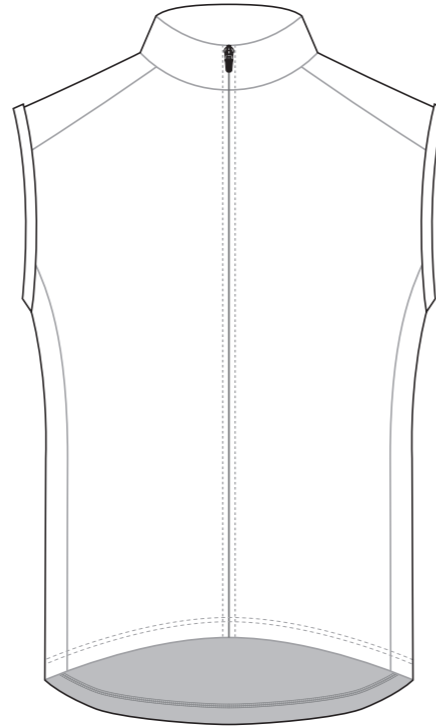

KC001 Cycling Vest

COLLAR

RIGHT SHOULDER

LEFT SHOULDER

LEFT BINDING

RIGHT BINDING

RIGHT SIDE PANEL

LEFT SIDE PANEL