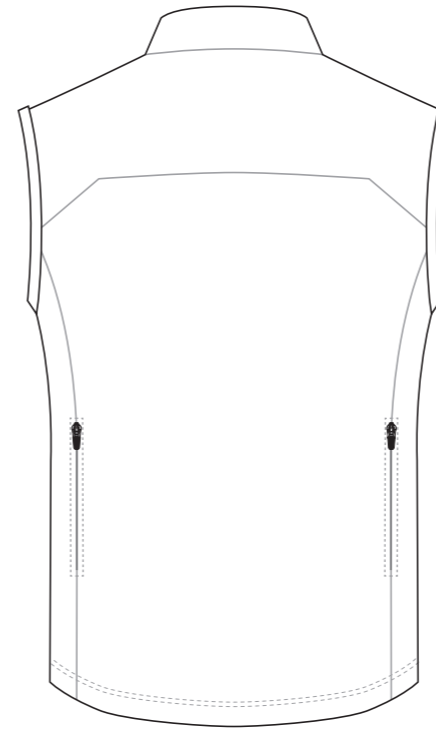

KC012 Cycling Vest

Women's Specific Cut

COLORS USED (PMS / CMYK):