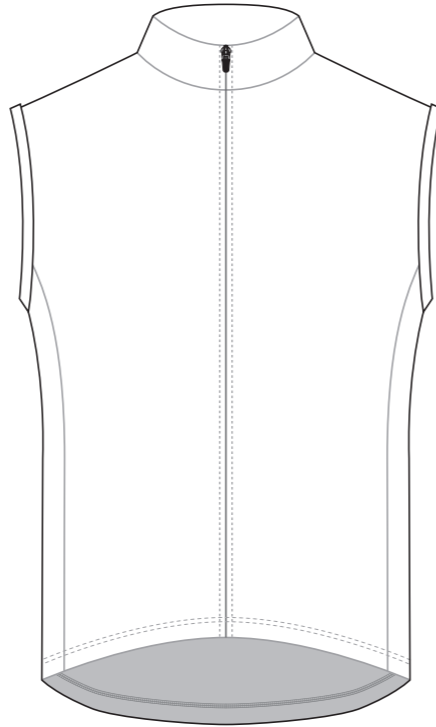

KC007 Cycling Vest

COLORS USED (PMS / CMYK):

? C

? C

? C

? C

? C

? C