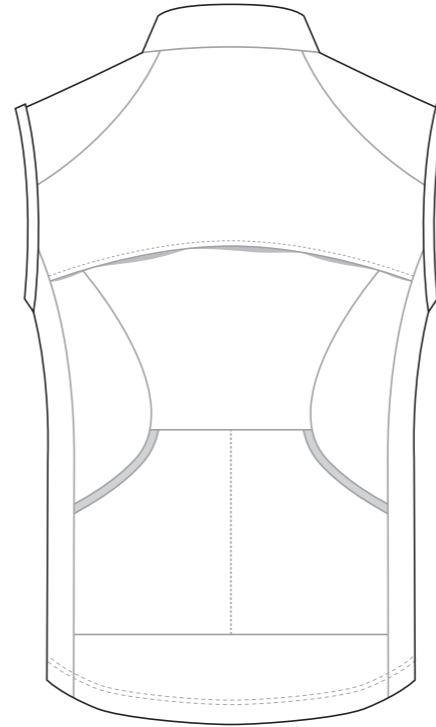

? C

? C

? C

KC009 Cycling Vest

Women's Specific Cut

COLLAR

RIGHT SHOULDER

LEFT SHOULDER