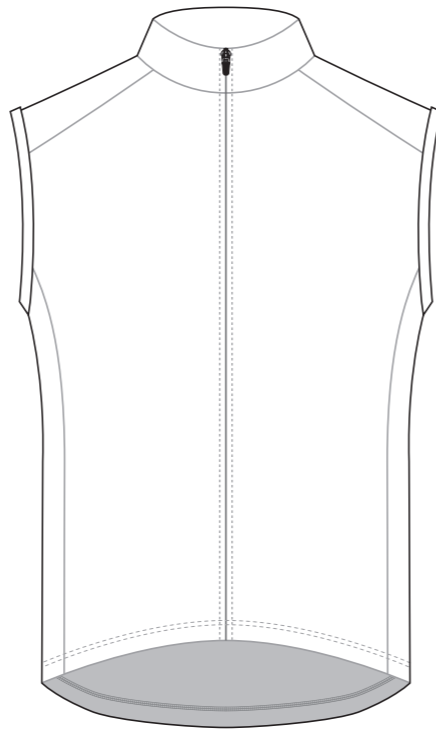

COLORS USED (PMS / CMYK):

? C

? C

? C

? C

? C

? C