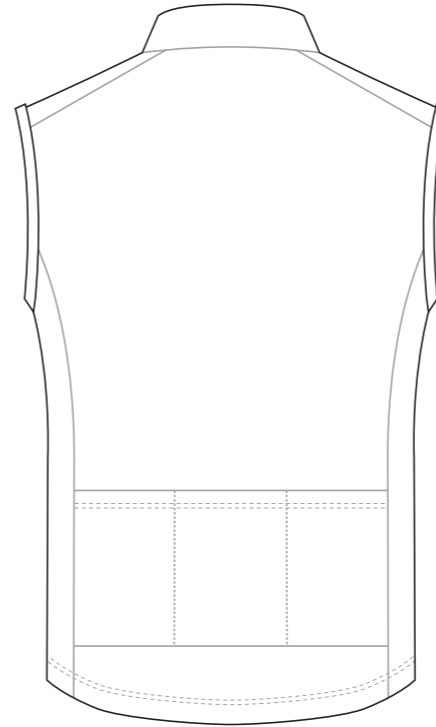

KC001 Cycling Vest

COLLAR

RIGHT SHOULDER

LEFT SHOULDER

LEFT BINDING

RIGHT BINDING

RIGHT SIDE PANEL

LEFT SIDE PANEL