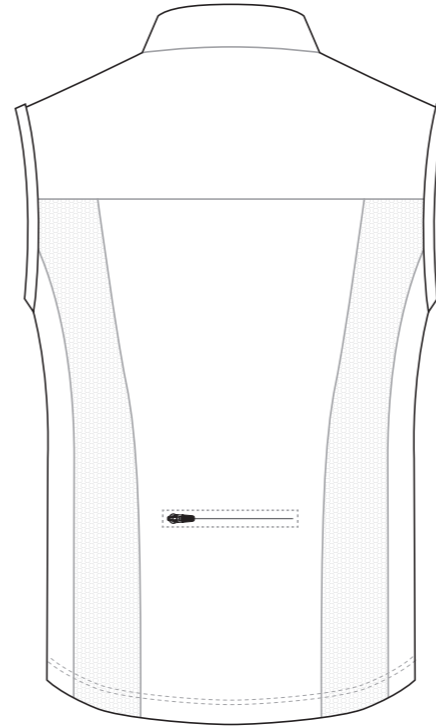

KC007 Cycling Vest

COLORS USED (PMS / CMYK):

? C

? C

? C

? C

? C

? C