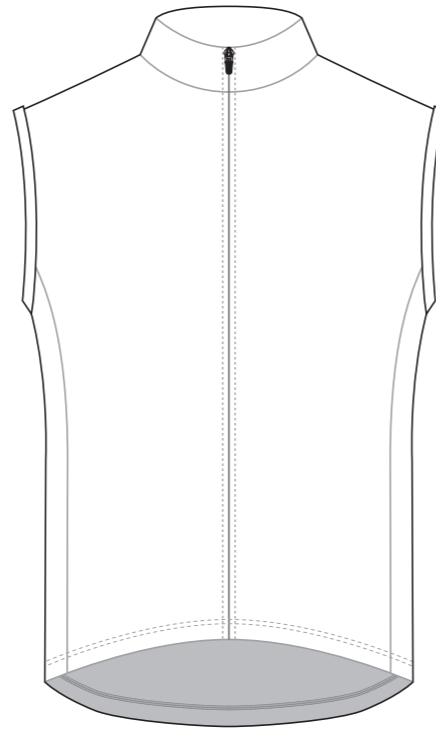

KC012 Cycling Vest

Women's Specific Cut

COLORS USED (PMS / CMYK):