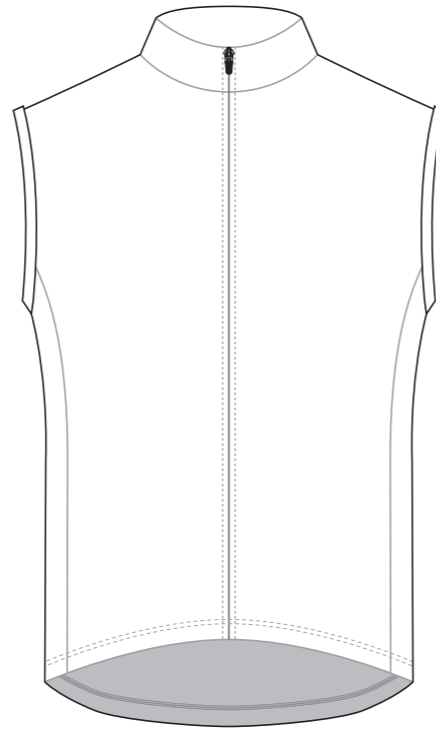

KC013 Cycling Vest

Women's Specific Cut

COLORS USED (PMS / CMYK):