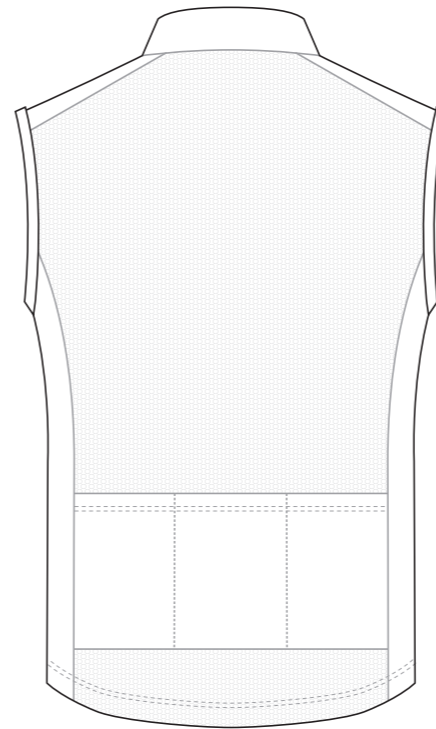

KC001 Cycling Vest

COLLAR

RIGHT SHOULDER

LEFT SHOULDER

LEFT BINDING

RIGHT BINDING

RIGHT SIDE PANEL

LEFT SIDE PANEL

COLLAR

RIGHT SHOULDER

LEFT SHOULDER

LEFT BINDING

RIGHT BINDING

RIGHT SIDE PANEL

LEFT SIDE PANEL

COLORS USED (PMS / CMYK):

? C

? C

? C

? C

? C

? C

KC003 Cycling Vest

COLLAR

RIGHT SHOULDER

LEFT SHOULDER

LEFT BINDING

RIGHT BINDING

RIGHT SIDE PANEL

LEFT SIDE PANEL

COLORS USED (PMS / CMYK):

? C