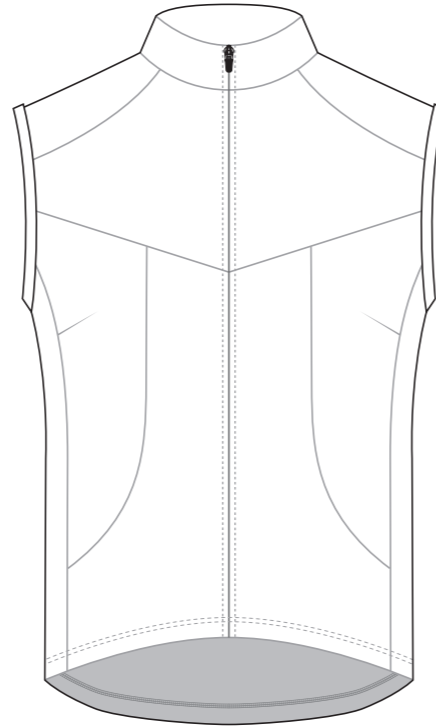

? C

? C

? C

KC009 Cycling Vest

Women's Specific Cut

COLLAR

RIGHT SHOULDER

LEFT SHOULDER