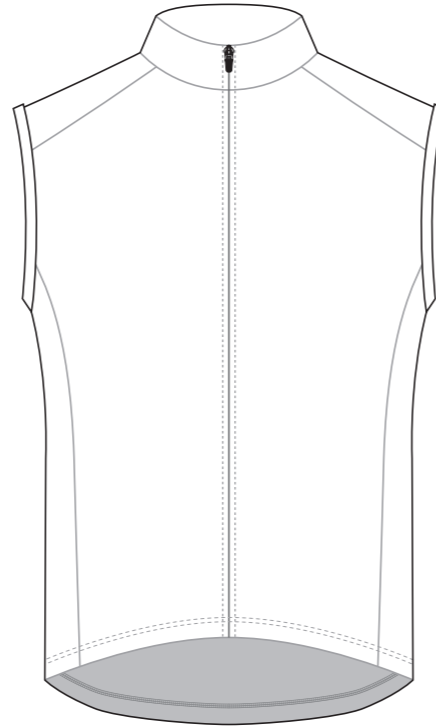

? C

? C

KC008 Cycling Vest

COLLAR

RIGHT SHOULDER

LEFT SHOULDER

LEFT BINDING

RIGHT BINDING