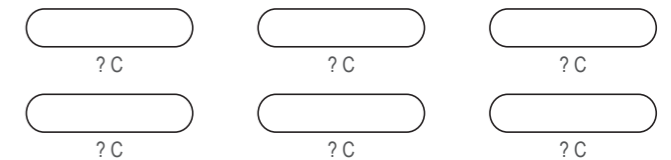

? C

KBD004 Cycling Bib Shorts (Power Band Brace)

COLORS USED (PMS / CMYK):

KBD005 Cycling Bib Shorts (Power Band Brace)

COLORS USED (PMS / CMYK):

KBD006 Cycling Bib Shorts (Power Band Brace)

COLORS USED (PMS / CMYK):