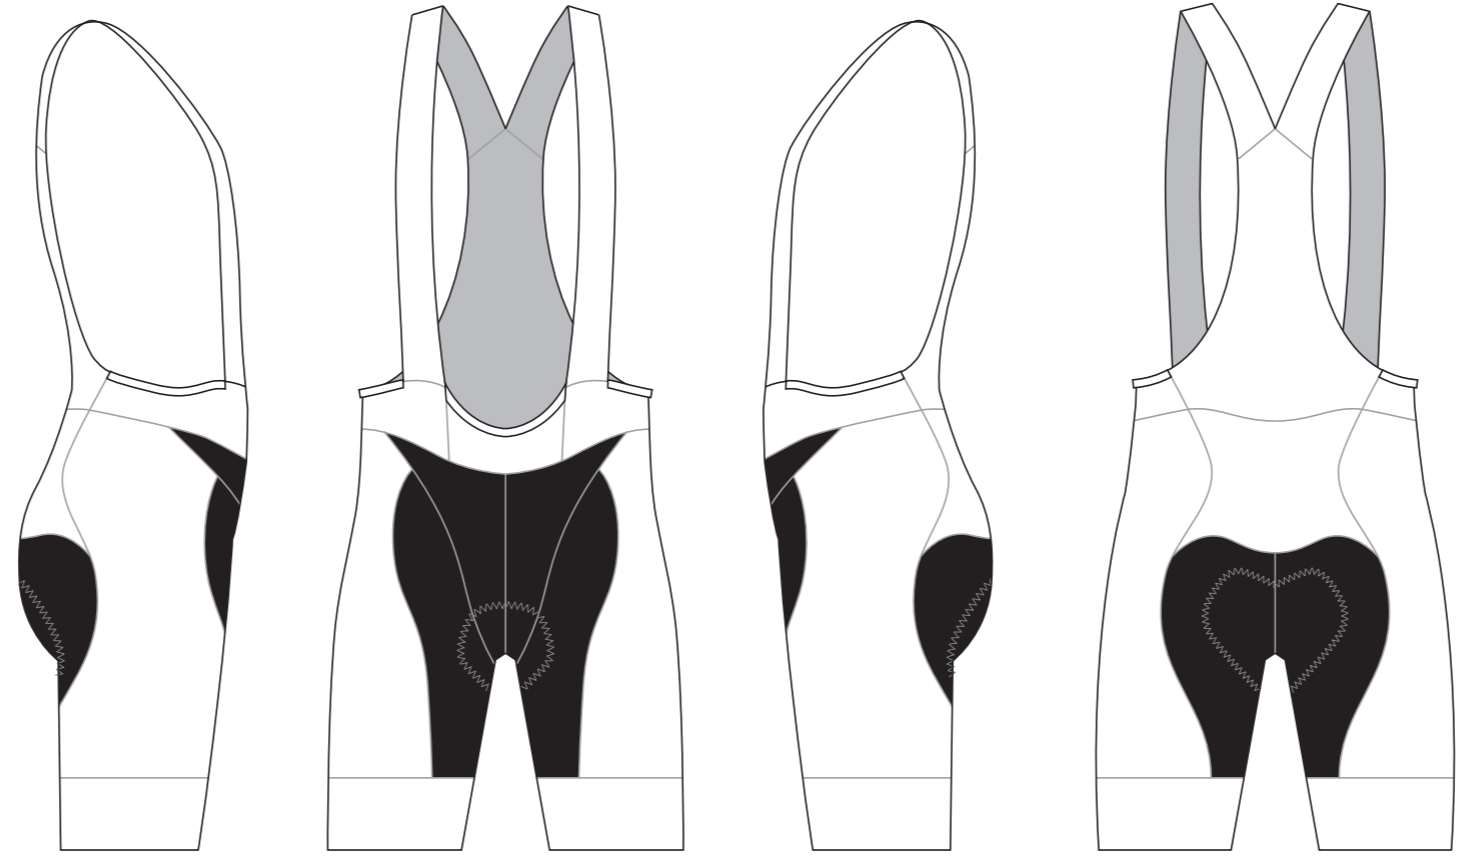

KBD008 Cycling Bib Shorts (Power Band Brace)