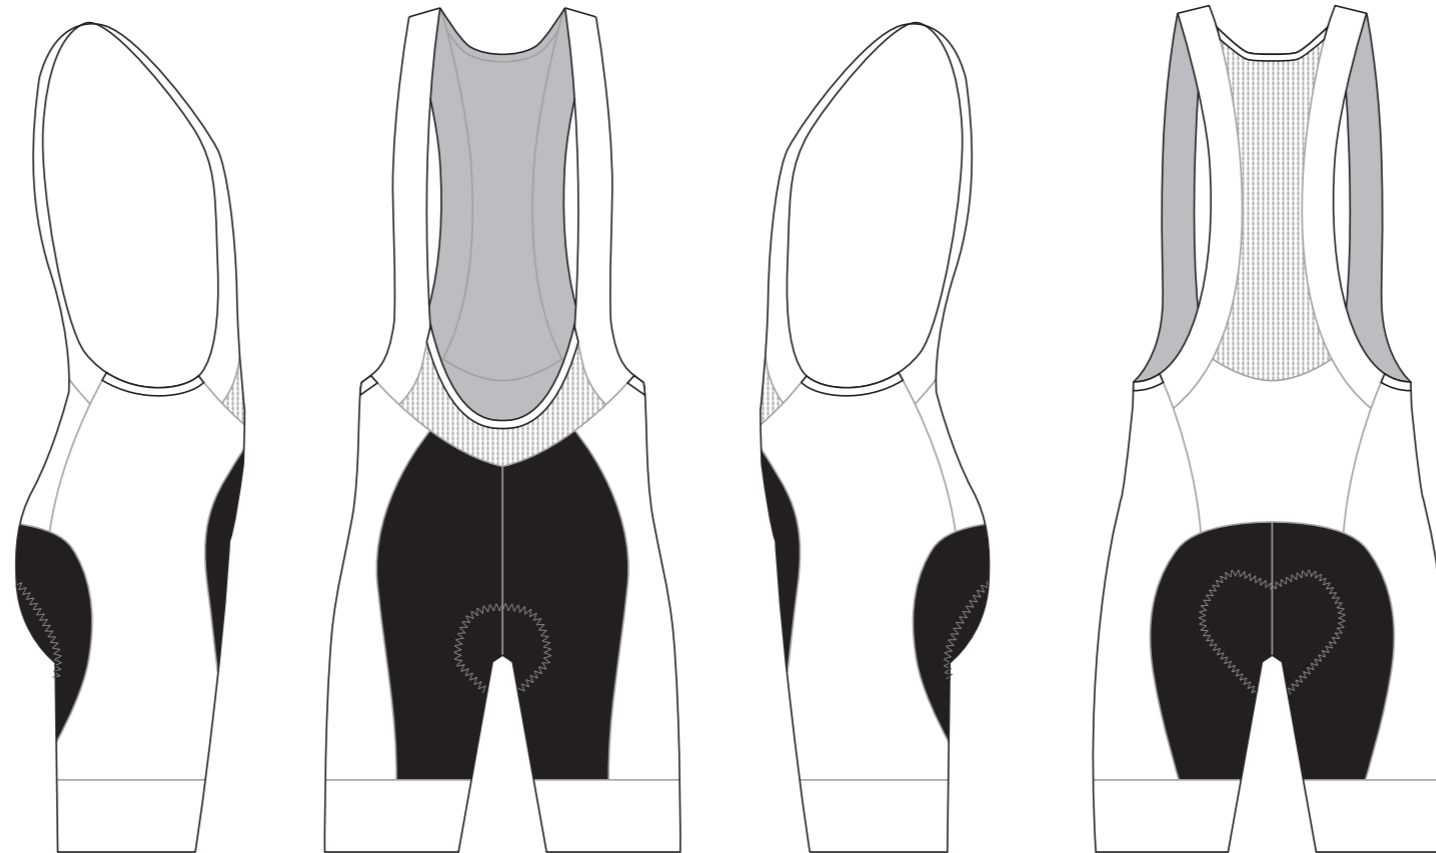

? C

KBD004 Cycling Bib Shorts (Power Band Brace)

COLORS USED (PMS / CMYK):

KBD005 Cycling Bib Shorts (Power Band Brace)

COLORS USED (PMS / CMYK):

KBD006 Cycling Bib Shorts (Power Band Brace)

COLORS USED (PMS / CMYK):