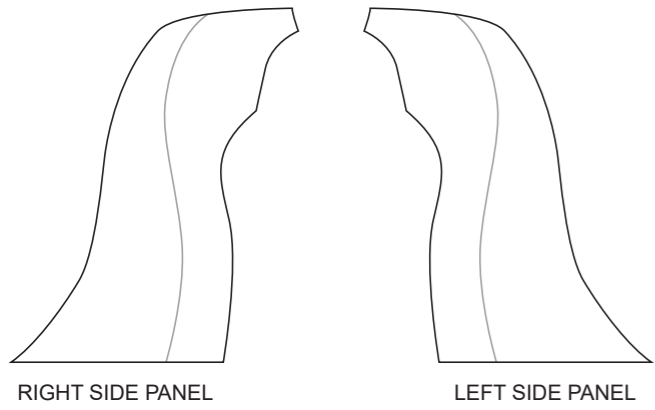

KBD007 Cycling Bib Shorts (Power Band Brace)