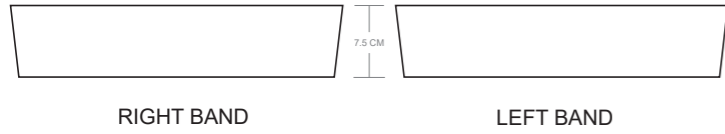

KBD007 Cycling Bib Shorts (Power Band Brace)

COLORS USED (PMS / CMYK):

KBD008 Cycling Bib Shorts (Power Band Brace)

COLORS USED (PMS / CMYK):

KBD009 Cycling Bib Shorts (Power Band Brace)

COLORS USED (PMS / CMYK):