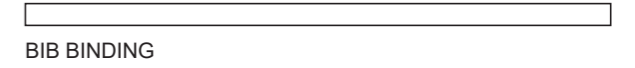

KBD007 Cycling Bib Shorts (Power Band Brace)