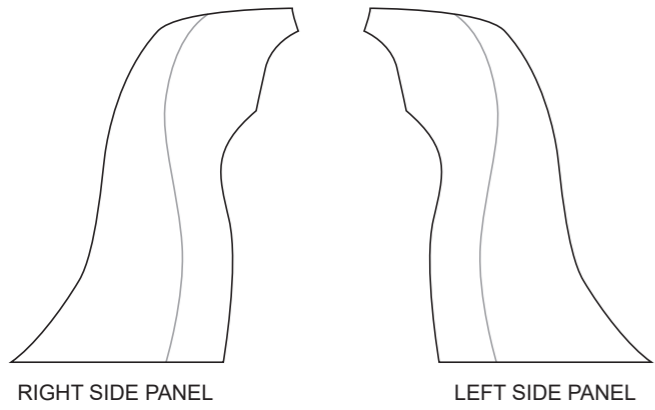

KBD007 Cycling Bib Shorts (Power Band Brace)

COLORS USED (PMS / CMYK):

KBD008 Cycling Bib Shorts (Power Band Brace)

COLORS USED (PMS / CMYK):

KBD009 Cycling Bib Shorts (Power Band Brace)

COLORS USED (PMS / CMYK):