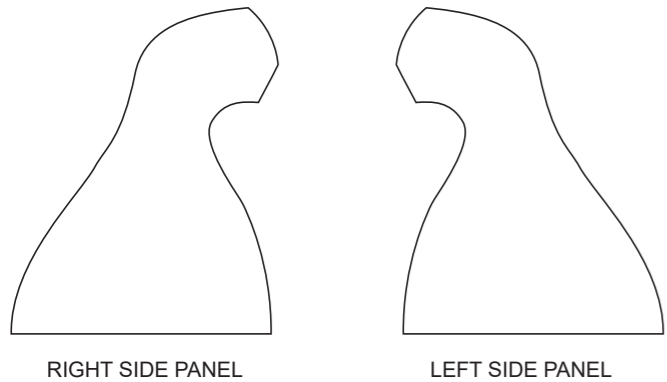

KBD008 Cycling Bib Shorts (Power Band Brace)