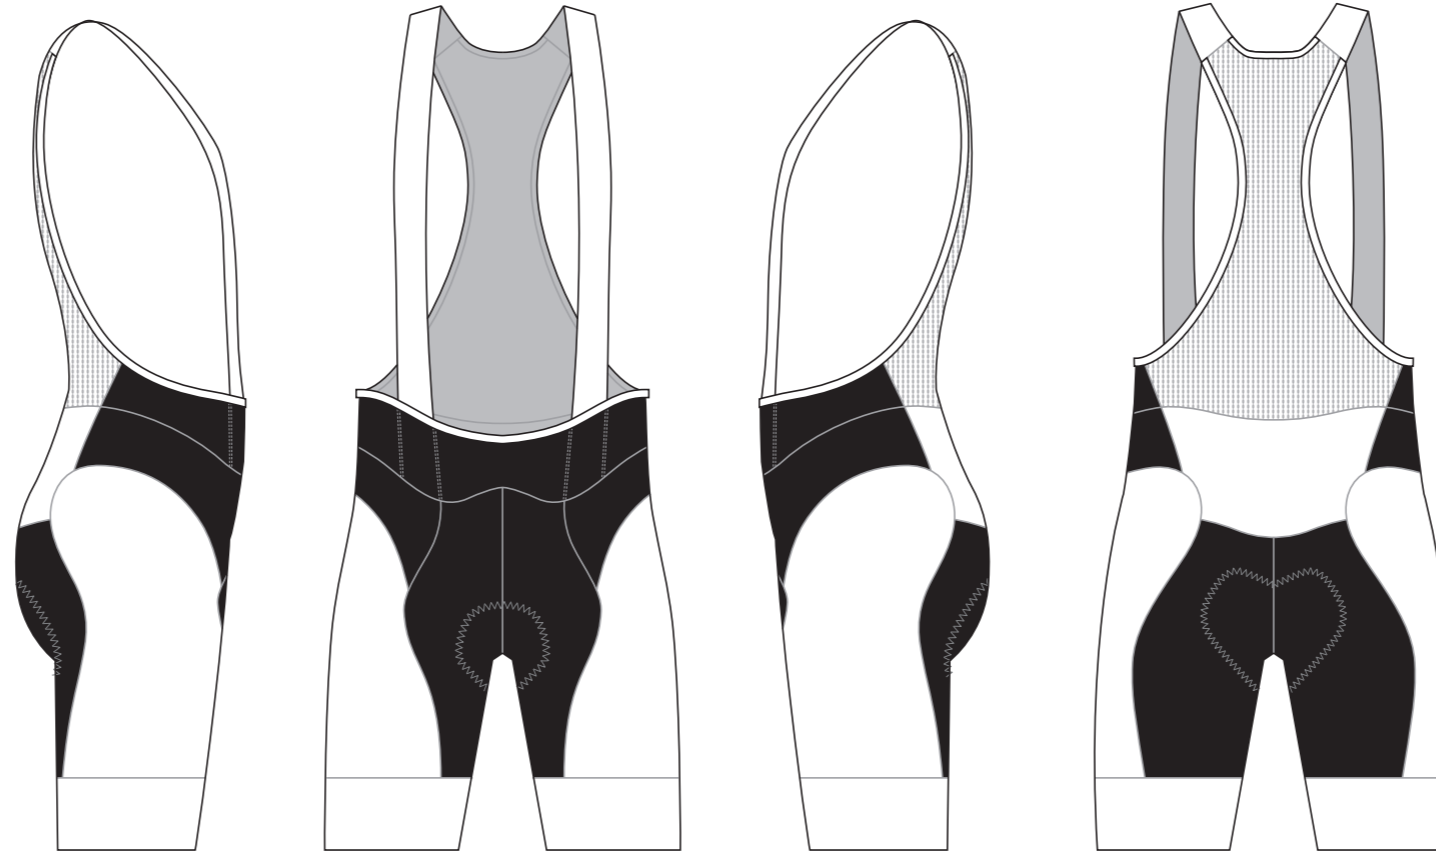

KBD001 Cycling Bib Shorts (Power Band Brace)

RIGHT SIDE PANEL

LEFT SIDE PANEL

RIGHT BAND

LEFT BAND

7.5 CM

BIB BINDING

COLORS USED (PMS / CMYK):

? C

? C

? C

? C

? C

? C

KBD002 Cycling Bib Shorts (Power Band Brace)

RIGHT SIDE PANEL

LEFT SIDE PANEL

RIGHT BAND

LEFT BAND

BIB BINDING

COLORS USED (PMS / CMYK):

? C

? C

? C

? C

? C

? C

KBD003 Cycling Bib Shorts (Power Band Brace)

Women's Specific Cut

RIGHT SIDE PANEL

LEFT SIDE PANEL

RIGHT BAND