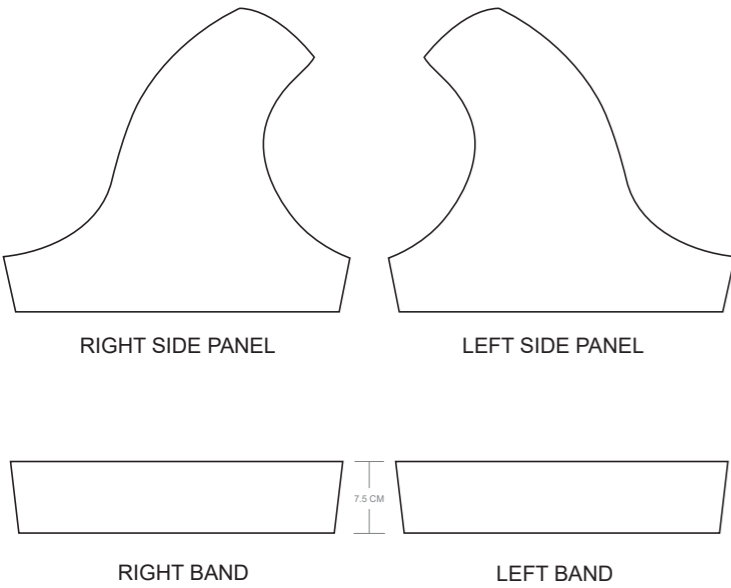

KBD004 Cycling Bib Shorts (Power Band Brace)