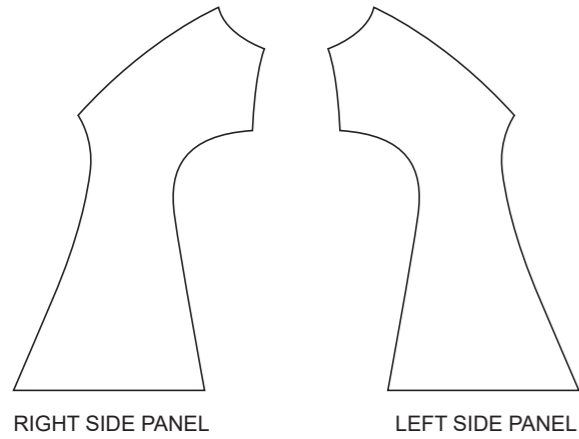

KBD006 Cycling Bib Shorts (Power Band Brace)