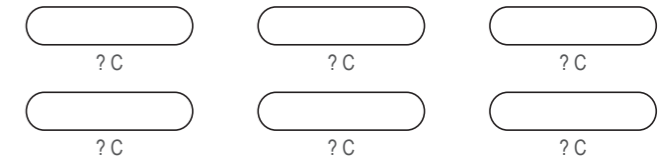

COLORS USED (PMS / CMYK):