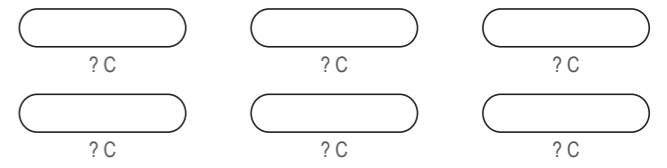

COLORS USED (PMS / CMYK):