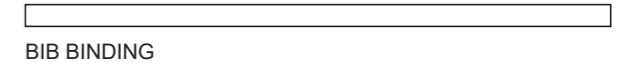

KBD007 Cycling Bib Shorts (Power Band Brace)

COLORS USED (PMS / CMYK):

KBD008 Cycling Bib Shorts (Power Band Brace)

COLORS USED (PMS / CMYK):

KBD009 Cycling Bib Shorts (Power Band Brace)

COLORS USED (PMS / CMYK):