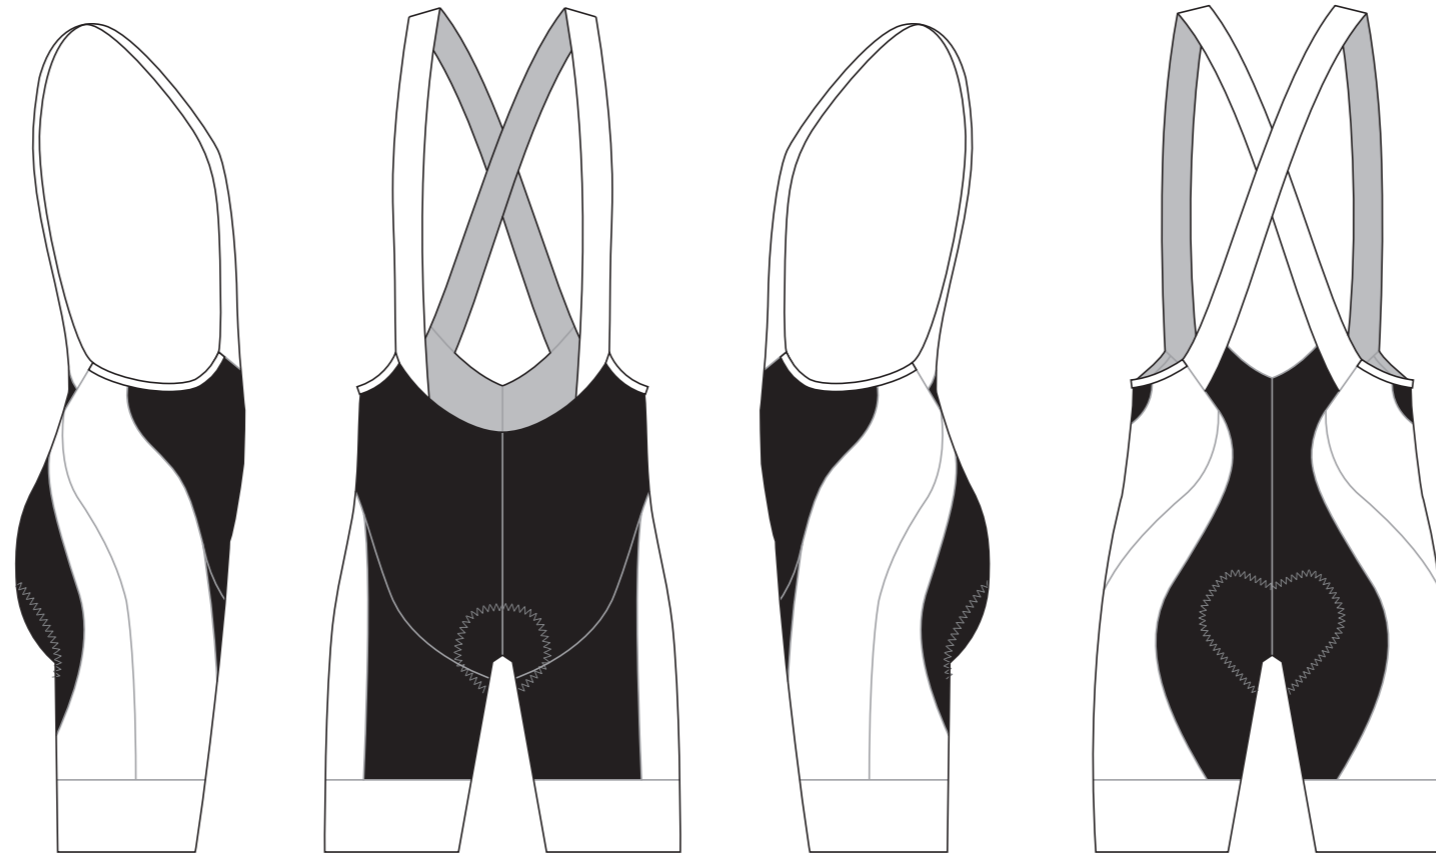

KBD007 Cycling Bib Shorts (Power Band Brace)

COLORS USED (PMS / CMYK):

KBD008 Cycling Bib Shorts (Power Band Brace)

COLORS USED (PMS / CMYK):

KBD009 Cycling Bib Shorts (Power Band Brace)

COLORS USED (PMS / CMYK):