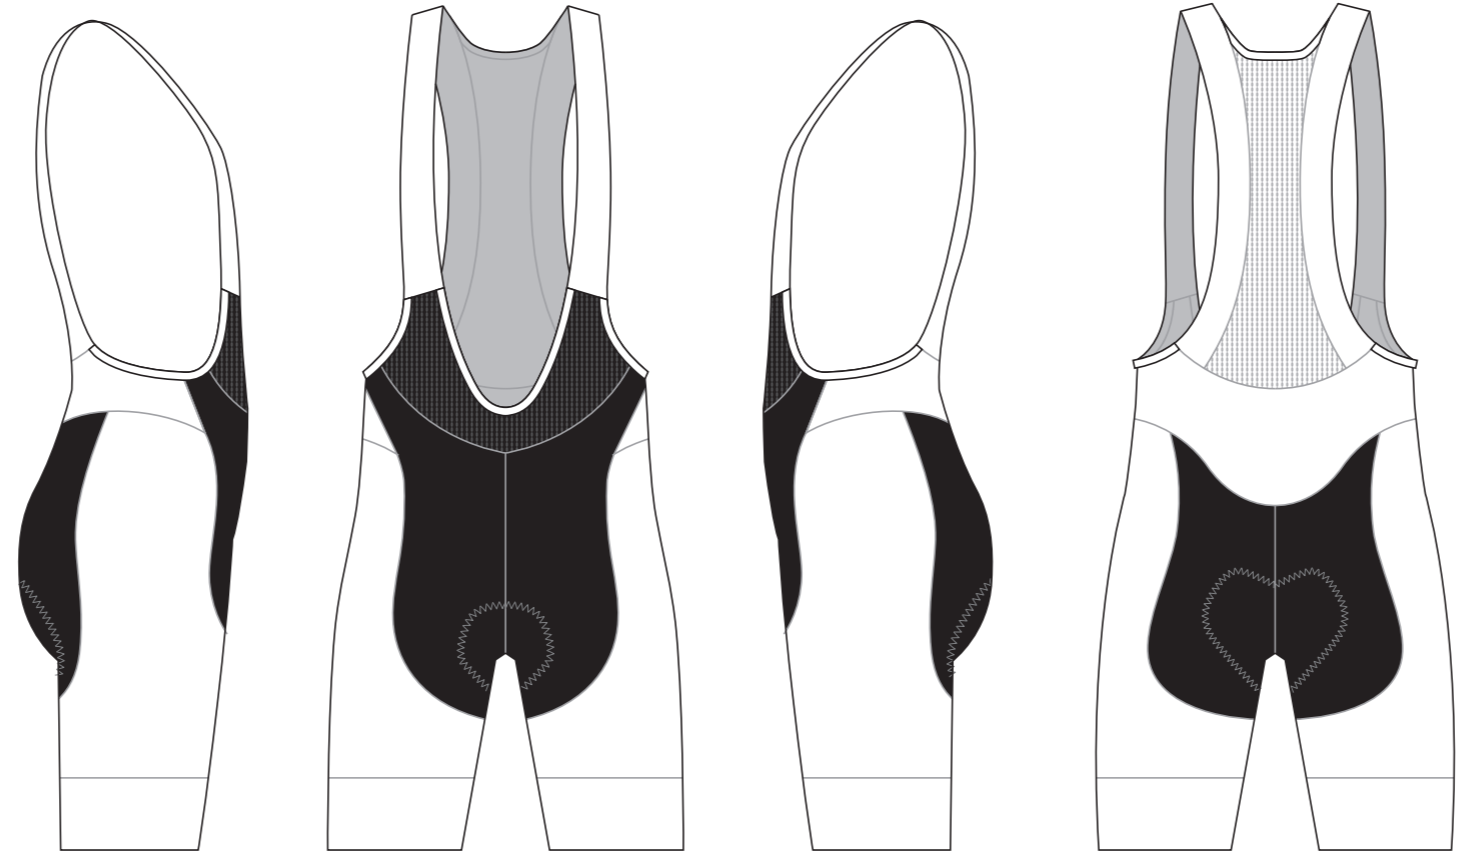

KBD004 Cycling Bib Shorts (Power Band Brace)