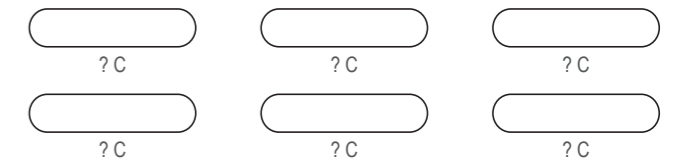

? C

KBD004 Cycling Bib Shorts (Power Band Brace)

COLORS USED (PMS / CMYK):

KBD005 Cycling Bib Shorts (Power Band Brace)

COLORS USED (PMS / CMYK):

KBD006 Cycling Bib Shorts (Power Band Brace)

COLORS USED (PMS / CMYK):