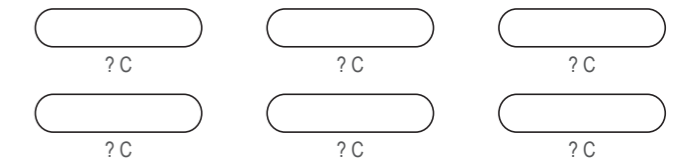

? C

KBD004 Cycling Bib Shorts (Power Band Brace)

COLORS USED (PMS / CMYK):

KBD005 Cycling Bib Shorts (Power Band Brace)

COLORS USED (PMS / CMYK):

KBD006 Cycling Bib Shorts (Power Band Brace)

COLORS USED (PMS / CMYK):

KBD007 Cycling Bib Shorts (Power Band Brace)

COLORS USED (PMS / CMYK):

KBD008 Cycling Bib Shorts (Power Band Brace)

COLORS USED (PMS / CMYK):

KBD009 Cycling Bib Shorts (Power Band Brace)

COLORS USED (PMS / CMYK):