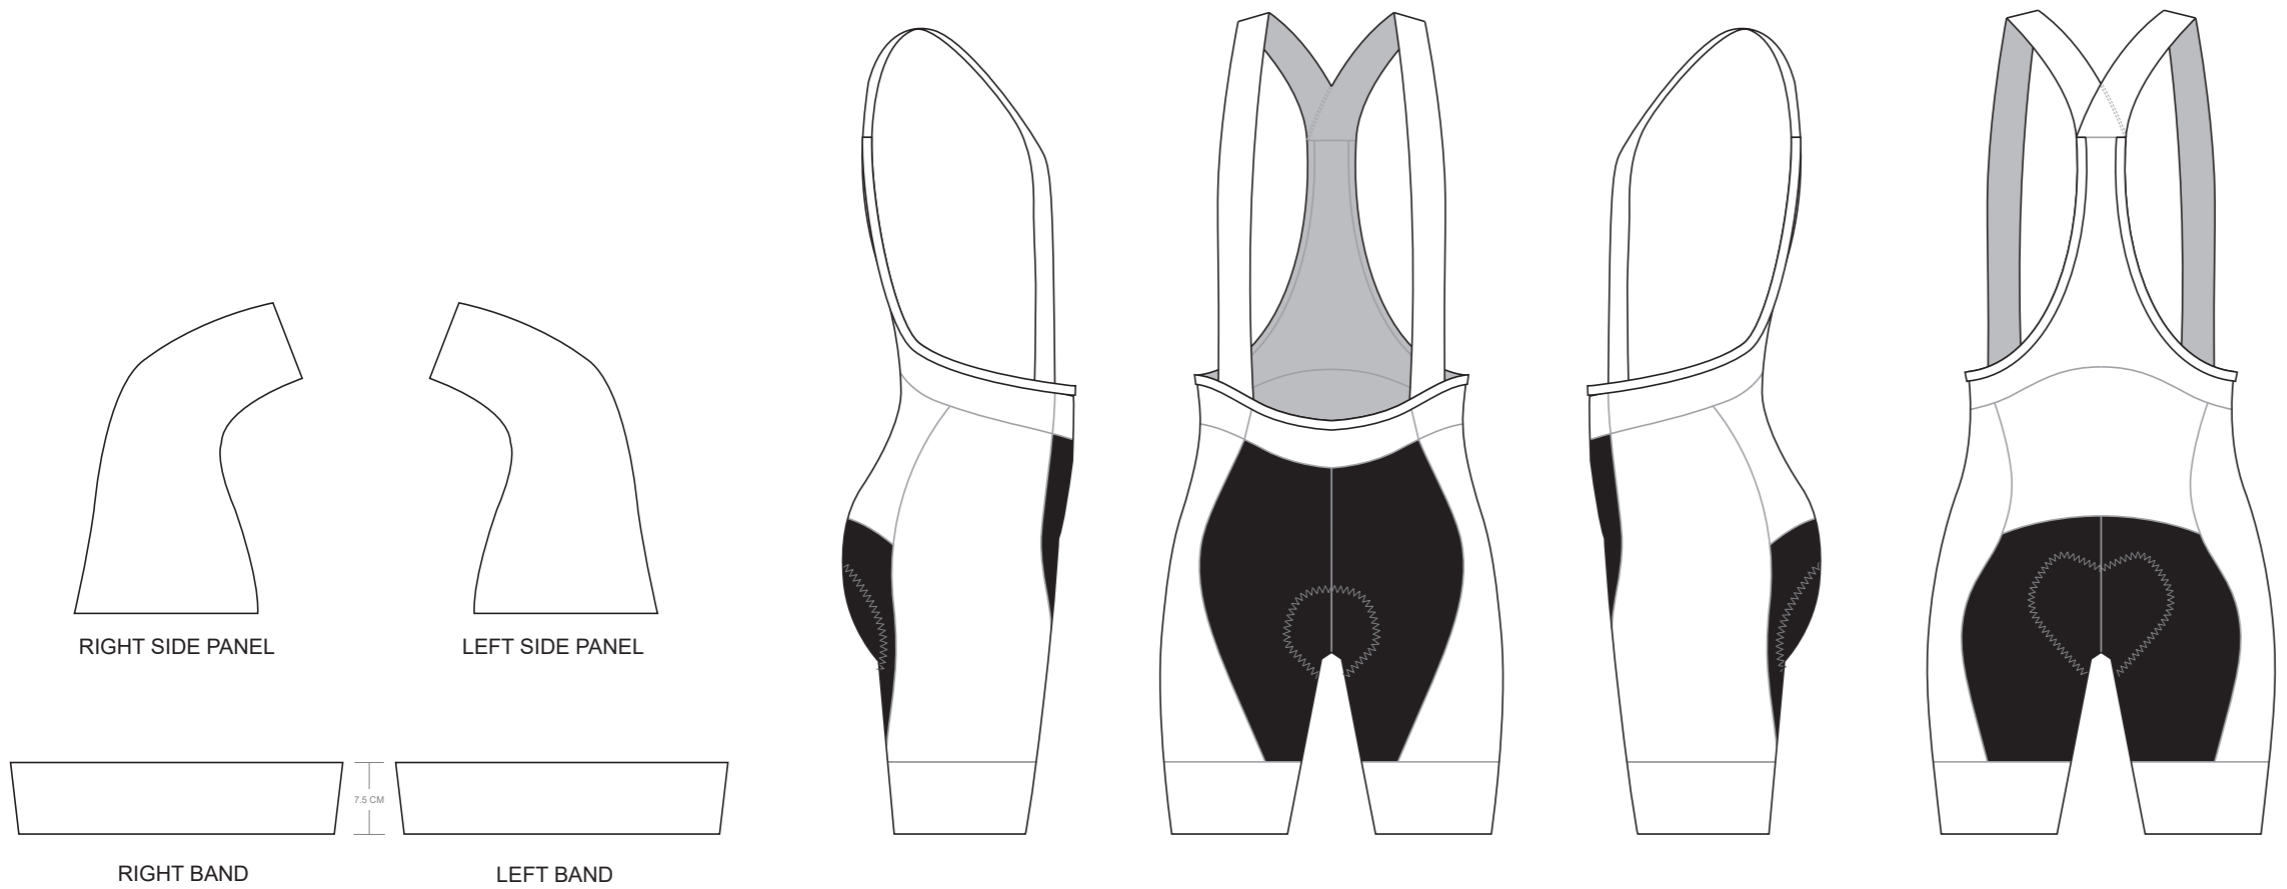

KBD010 Cycling Bib Shorts

Women's Specific Cut