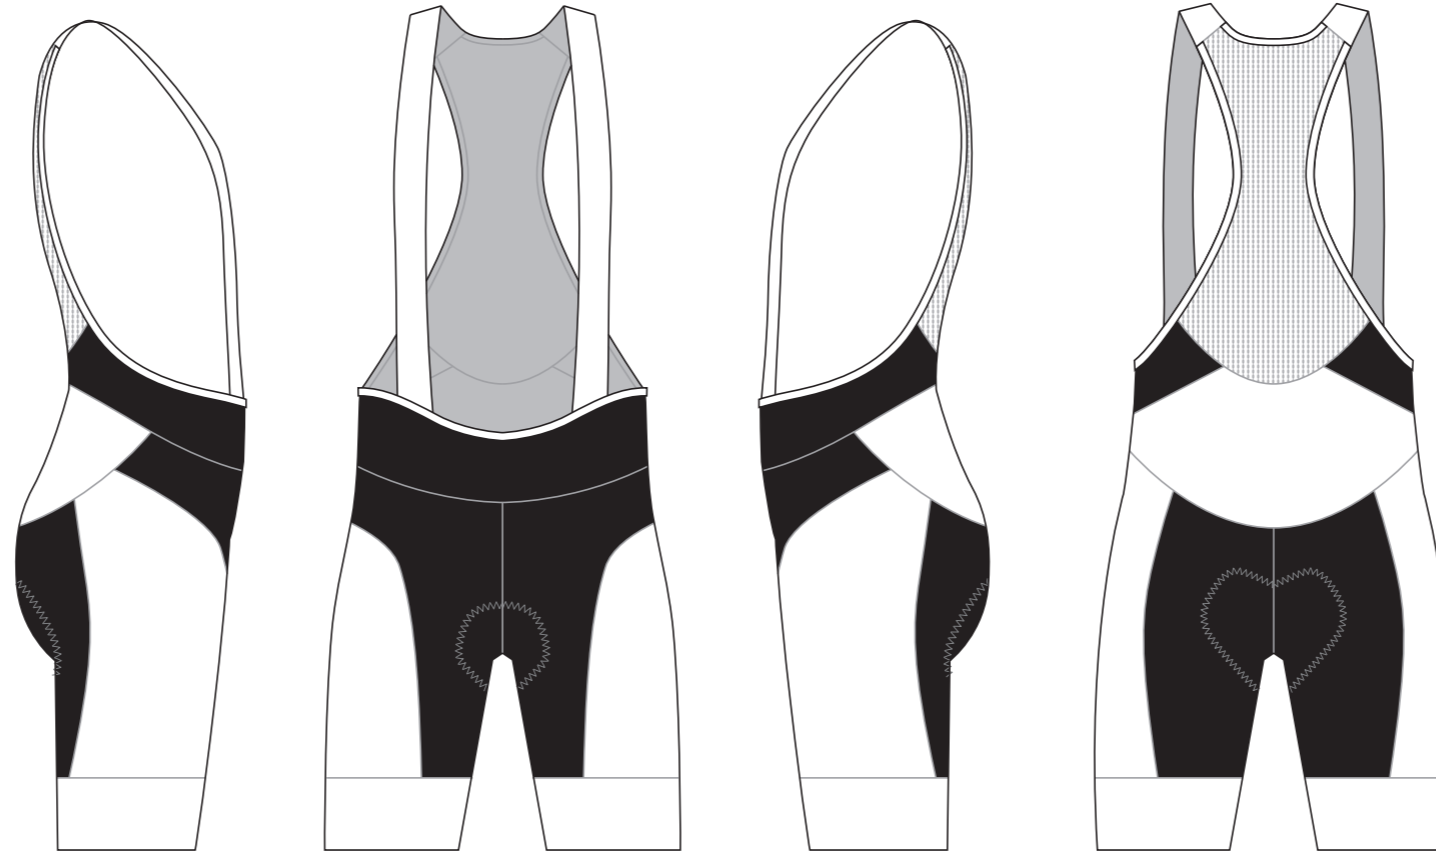

KBD001 Cycling Bib Shorts (Power Band Brace)

RIGHT SIDE PANEL

LEFT SIDE PANEL

RIGHT BAND

LEFT BAND

7.5 CM

BIB BINDING

COLORS USED (PMS / CMYK):

? C

? C

? C

? C

? C

? C

KBD002 Cycling Bib Shorts (Power Band Brace)

RIGHT SIDE PANEL

LEFT SIDE PANEL

RIGHT BAND

LEFT BAND

BIB BINDING

COLORS USED (PMS / CMYK):

? C

? C

? C

? C

? C

? C

KBD003 Cycling Bib Shorts (Power Band Brace)

Women's Specific Cut

RIGHT SIDE PANEL

LEFT SIDE PANEL

RIGHT BAND