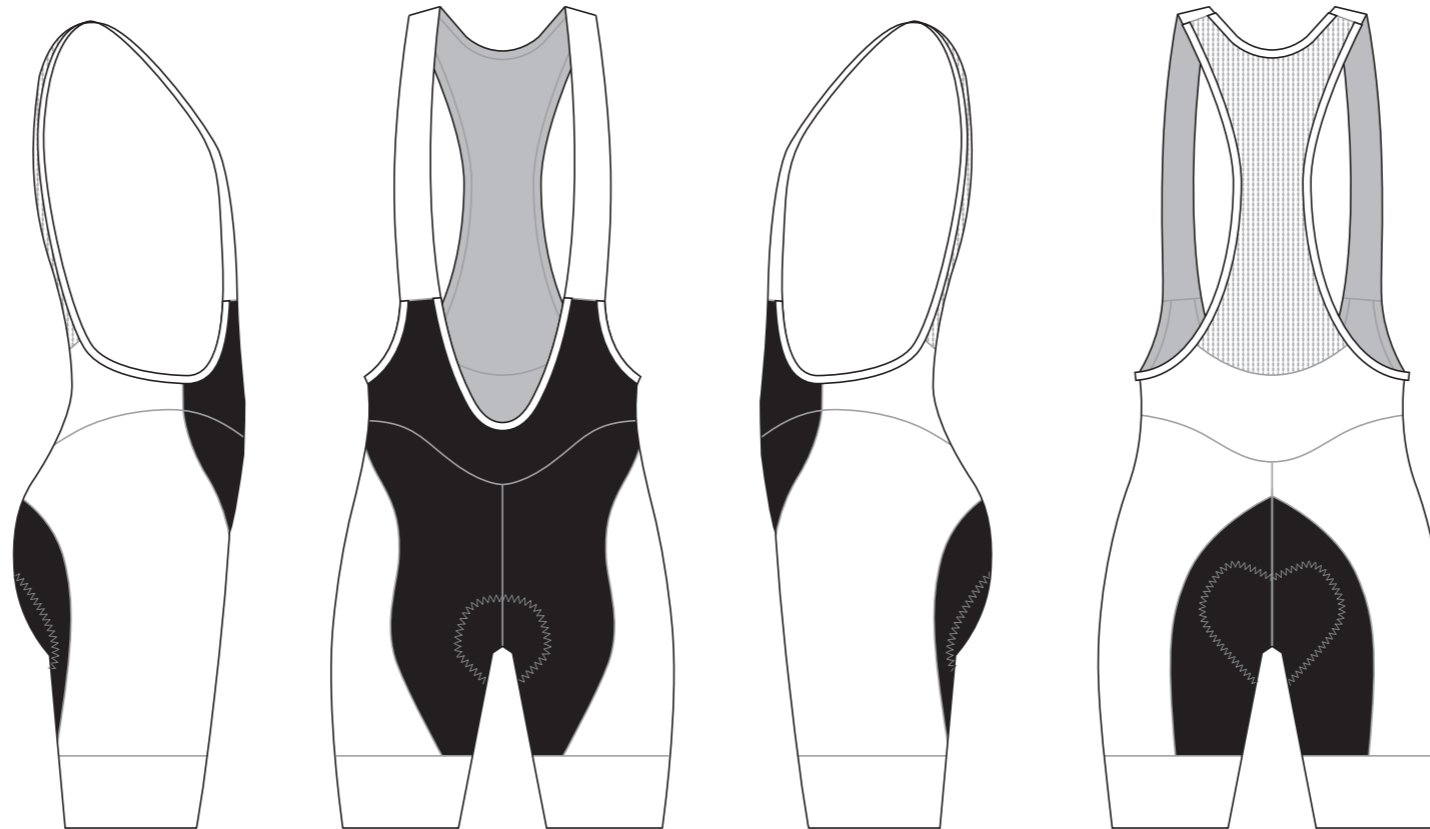

COLORS USED (PMS / CMYK):

? C

? C

? C

? C

? C

? C