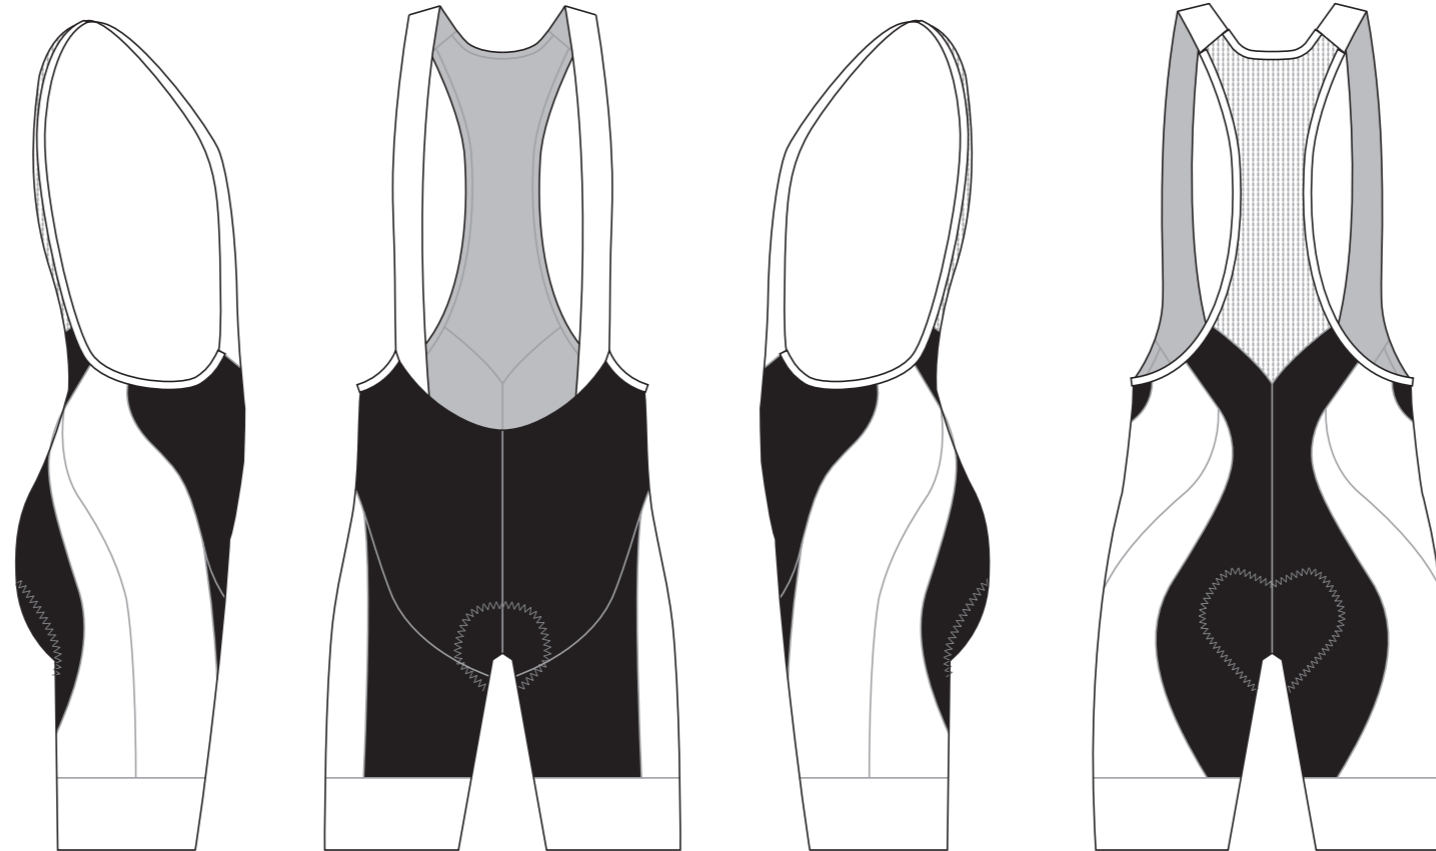

KBD007 Cycling Bib Shorts (Power Band Brace)