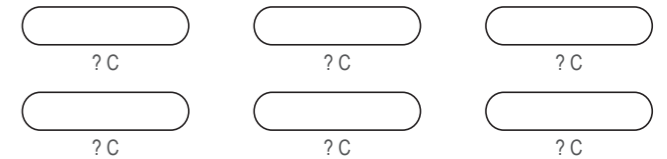

? C

KBD004 Cycling Bib Shorts (Power Band Brace)

COLORS USED (PMS / CMYK):

KBD005 Cycling Bib Shorts (Power Band Brace)

COLORS USED (PMS / CMYK):

KBD006 Cycling Bib Shorts (Power Band Brace)

COLORS USED (PMS / CMYK):

KBD007 Cycling Bib Shorts (Power Band Brace)

COLORS USED (PMS / CMYK):

KBD008 Cycling Bib Shorts (Power Band Brace)

COLORS USED (PMS / CMYK):

KBD009 Cycling Bib Shorts (Power Band Brace)

COLORS USED (PMS / CMYK):