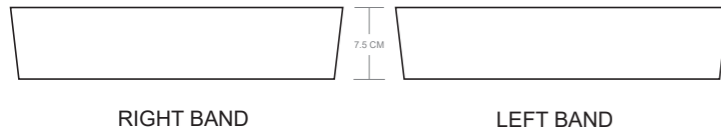

? C

KBD004 Cycling Bib Shorts (Power Band Brace)

COLORS USED (PMS / CMYK):

KBD005 Cycling Bib Shorts (Power Band Brace)

COLORS USED (PMS / CMYK):

KBD006 Cycling Bib Shorts (Power Band Brace)

COLORS USED (PMS / CMYK):