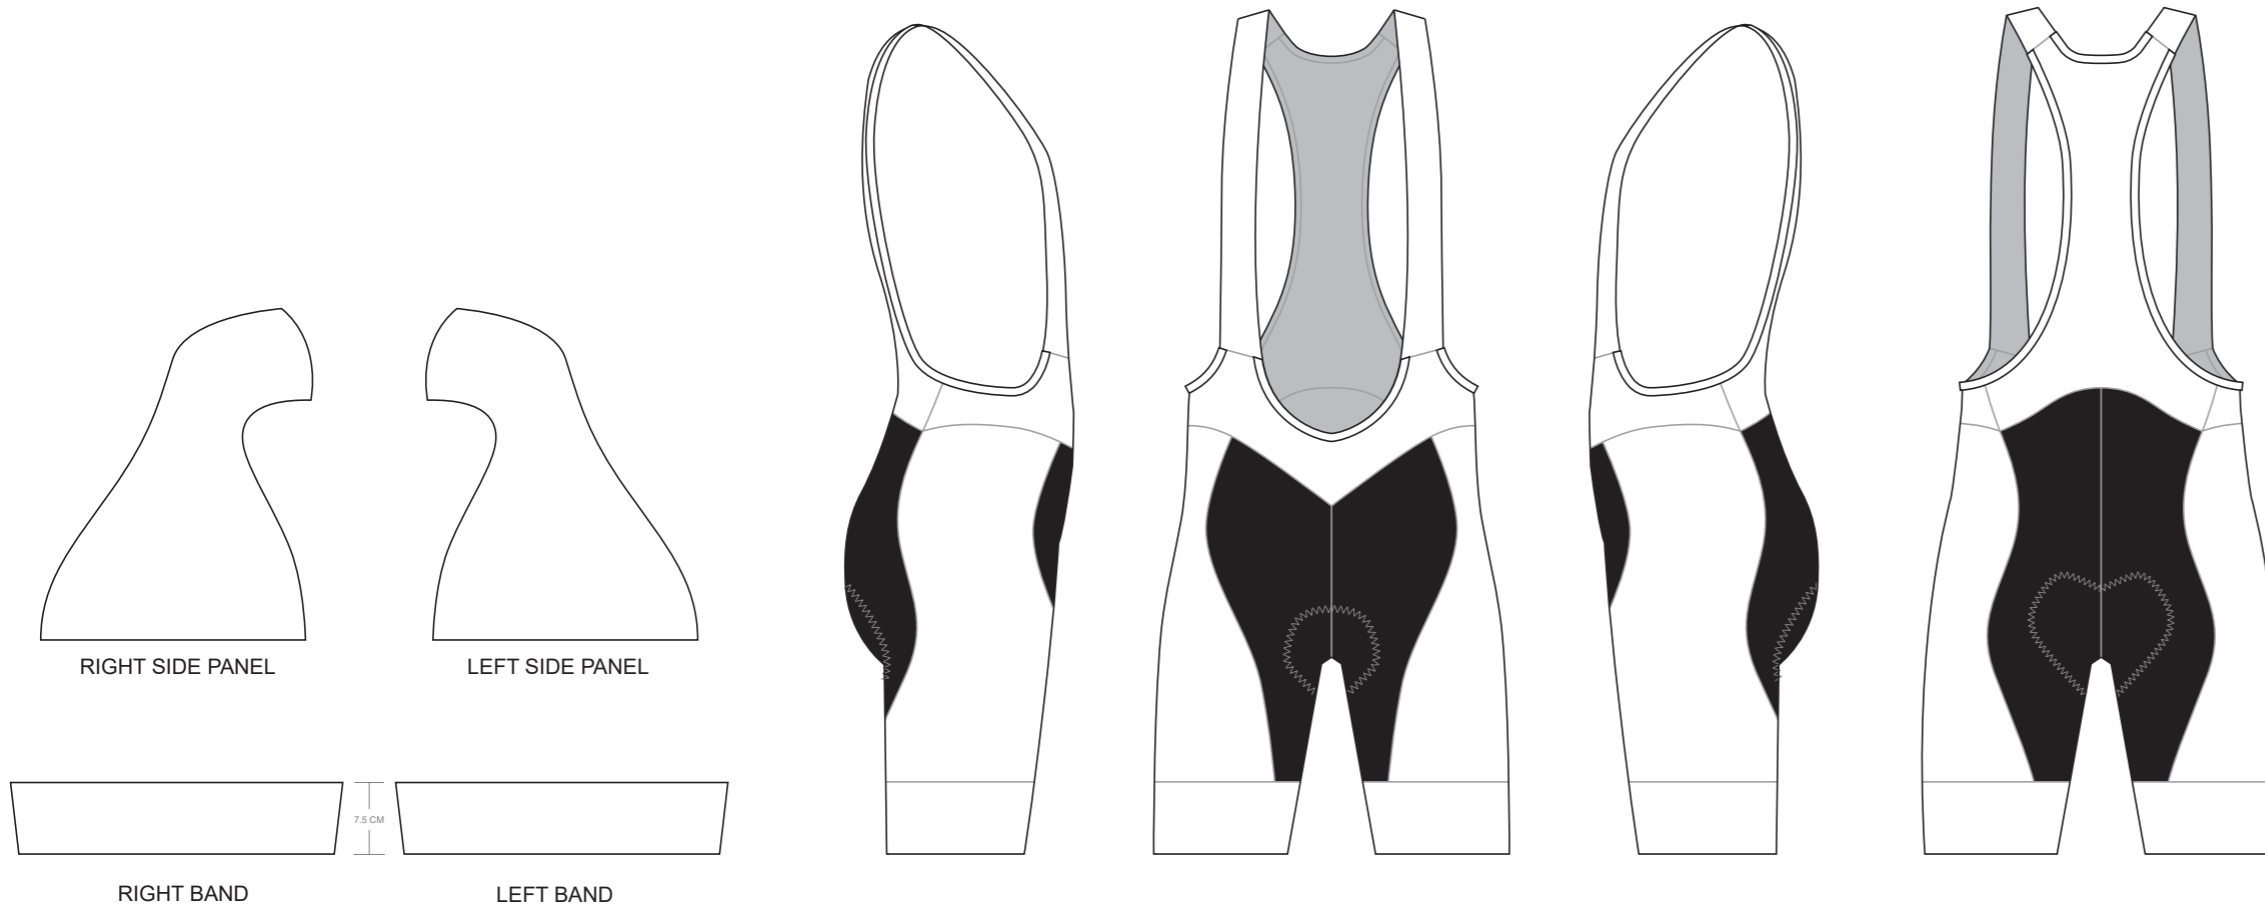

? C

KBD004 Cycling Bib Shorts (Power Band Brace)

COLORS USED (PMS / CMYK):

KBD005 Cycling Bib Shorts (Power Band Brace)

COLORS USED (PMS / CMYK):

KBD006 Cycling Bib Shorts (Power Band Brace)

COLORS USED (PMS / CMYK):