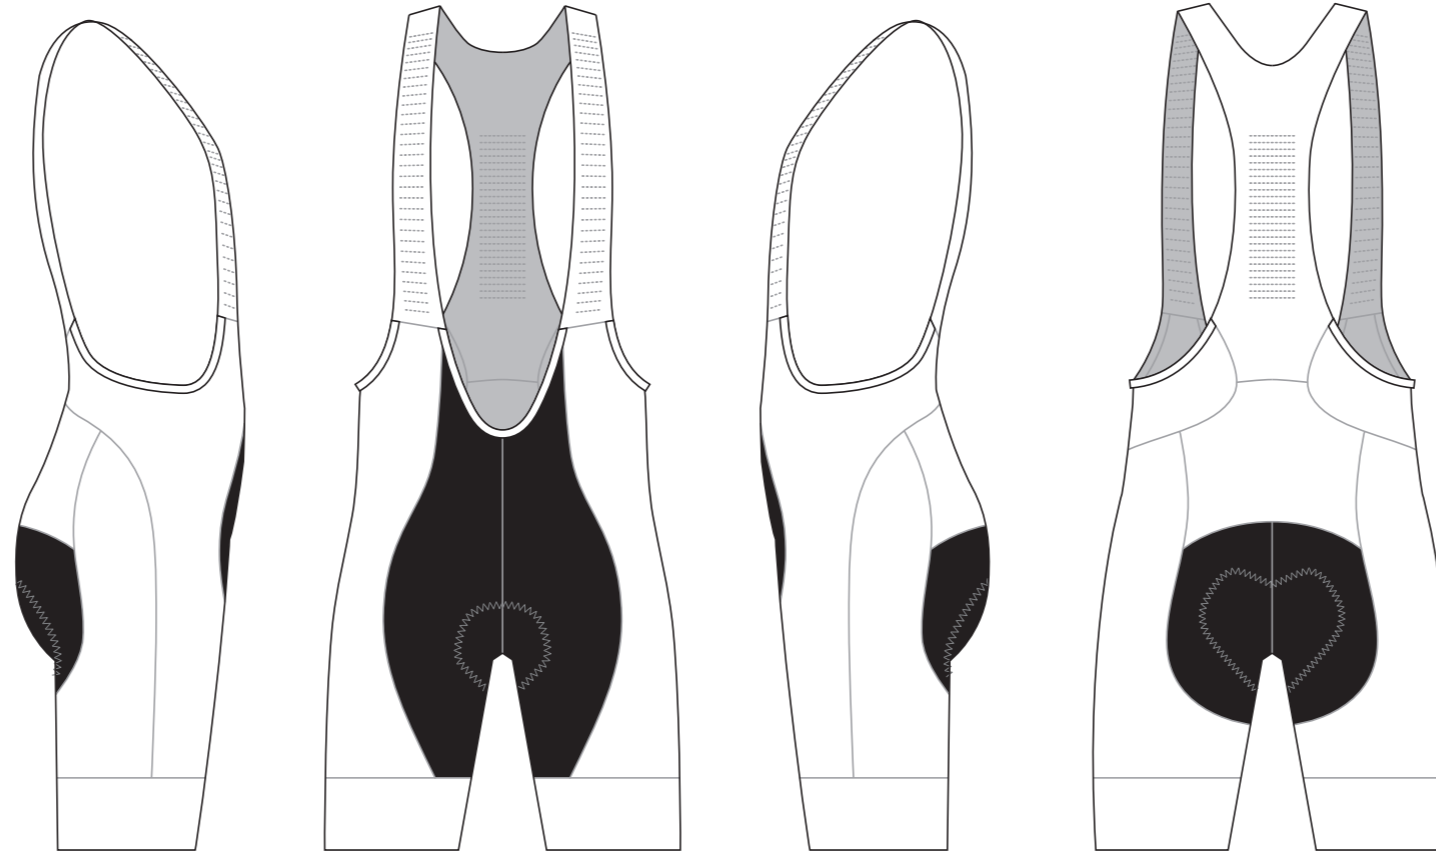

KBC001 Cycling Bib Shorts (AERO BIB)

RIGHT SIDE PANEL

LEFT SIDE PANEL

BIB BINDING

COLORS USED (PMS / CMYK):

? C

? C

? C

? C

? C

? C

KBC002 Cycling Bib Shorts (AERO BIB)

COLORS USED (PMS / CMYK):

KBC003 Cycling Bib Shorts (AERO BIB)

BIB BINDING

COLORS USED (PMS / CMYK):