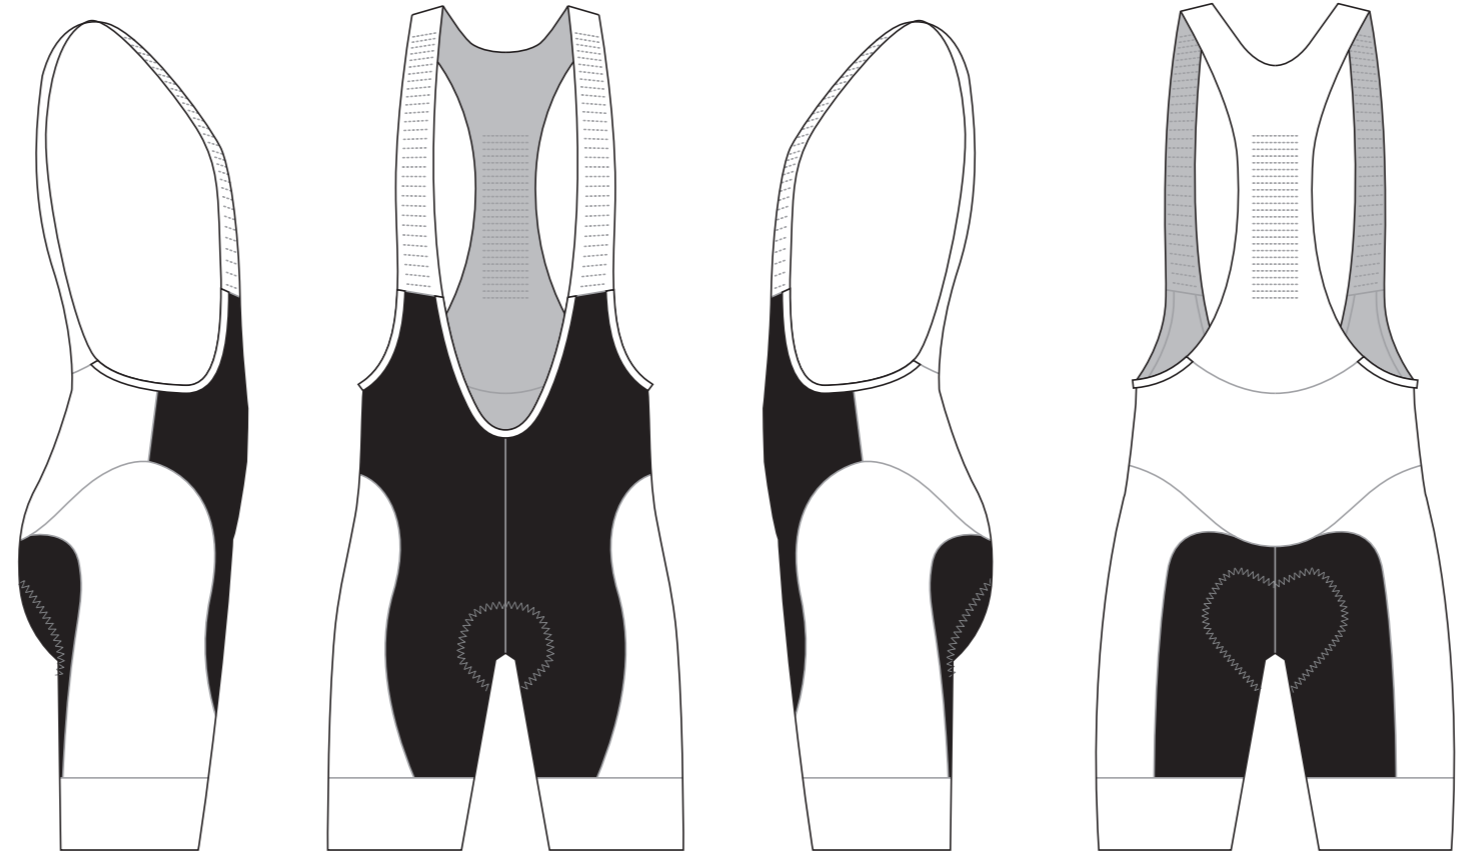

KBC001 Cycling Bib Shorts (AERO BIB)

RIGHT SIDE PANEL

LEFT SIDE PANEL

BIB BINDING

COLORS USED (PMS / CMYK):

? C

? C

? C

KBC006 Cycling Bib Shorts (AERO BIB)

COLORS USED (PMS / CMYK):

✉ sales@limkoo.com

f t i limkooapparel

KBC007 Cycling Bib Shorts (AERO BIB)

COLORS USED (PMS / CMYK):