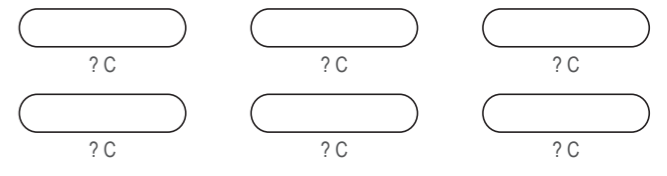

COLORS USED (PMS / CMYK):