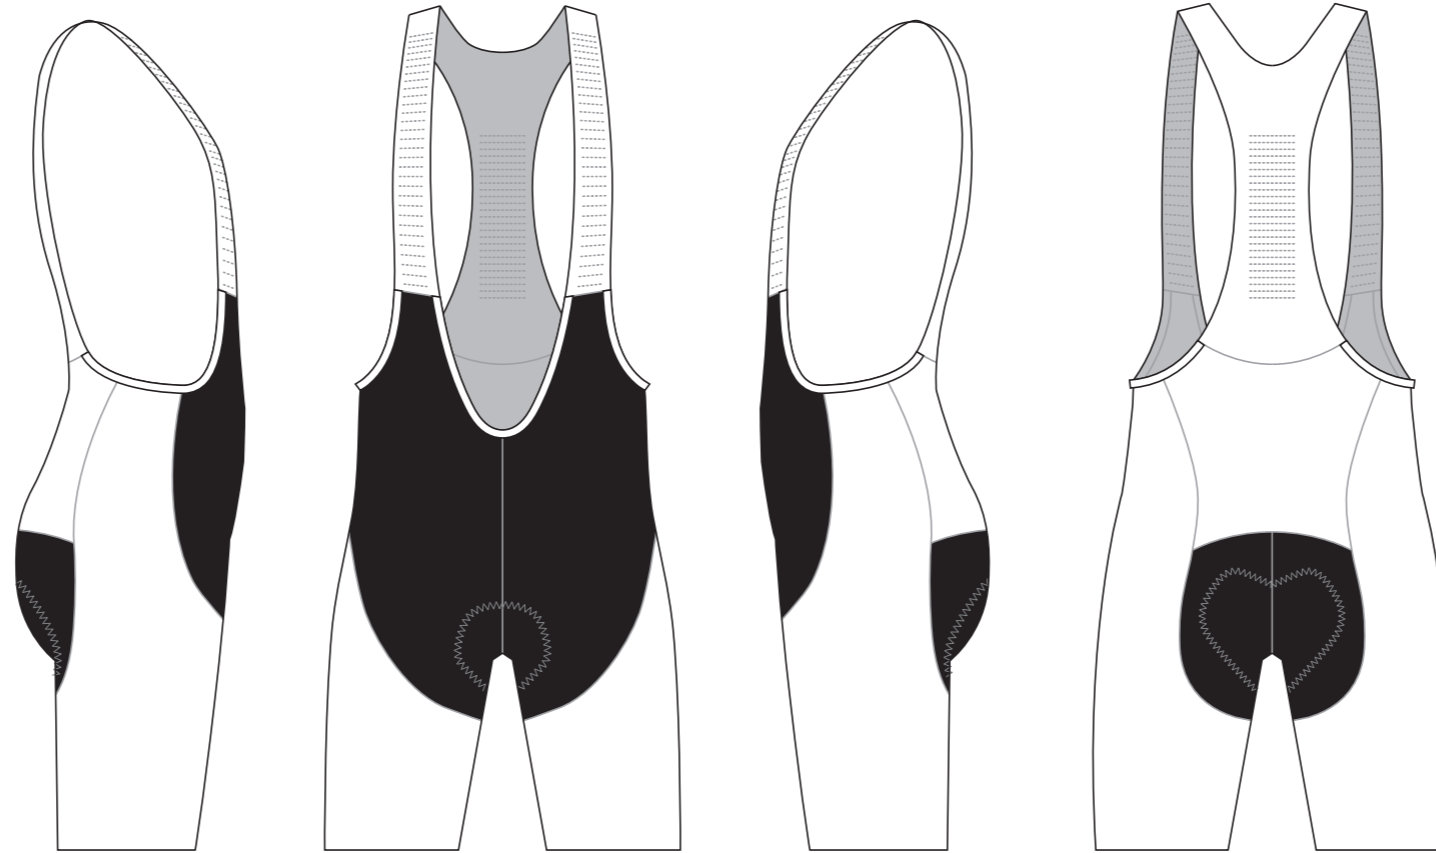

KBC001 Cycling Bib Shorts (AERO BIB)

RIGHT SIDE PANEL

LEFT SIDE PANEL

BIB BINDING

COLORS USED (PMS / CMYK):

? C

? C

? C

? C

? C

? C

KBC002 Cycling Bib Shorts (AERO BIB)

COLORS USED (PMS / CMYK):

KBC003 Cycling Bib Shorts (AERO BIB)

BIB BINDING

COLORS USED (PMS / CMYK):