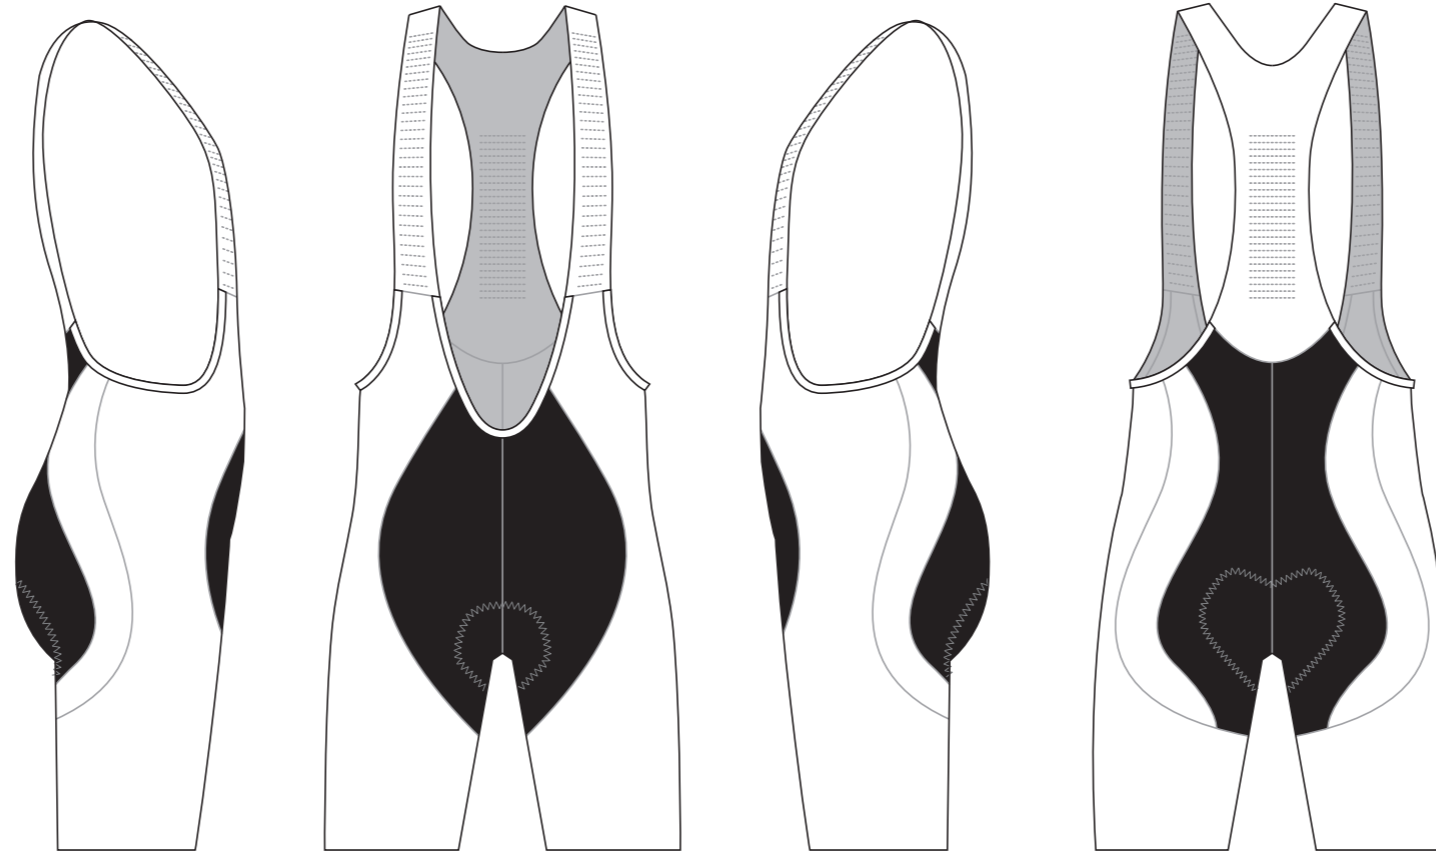

KBC001 Cycling Bib Shorts (AERO BIB)

RIGHT SIDE PANEL

LEFT SIDE PANEL

BIB BINDING

COLORS USED (PMS / CMYK):

? C

? C

? C

? C

? C

? C

KBC002 Cycling Bib Shorts (AERO BIB)

COLORS USED (PMS / CMYK):

KBC003 Cycling Bib Shorts (AERO BIB)

BIB BINDING

COLORS USED (PMS / CMYK):