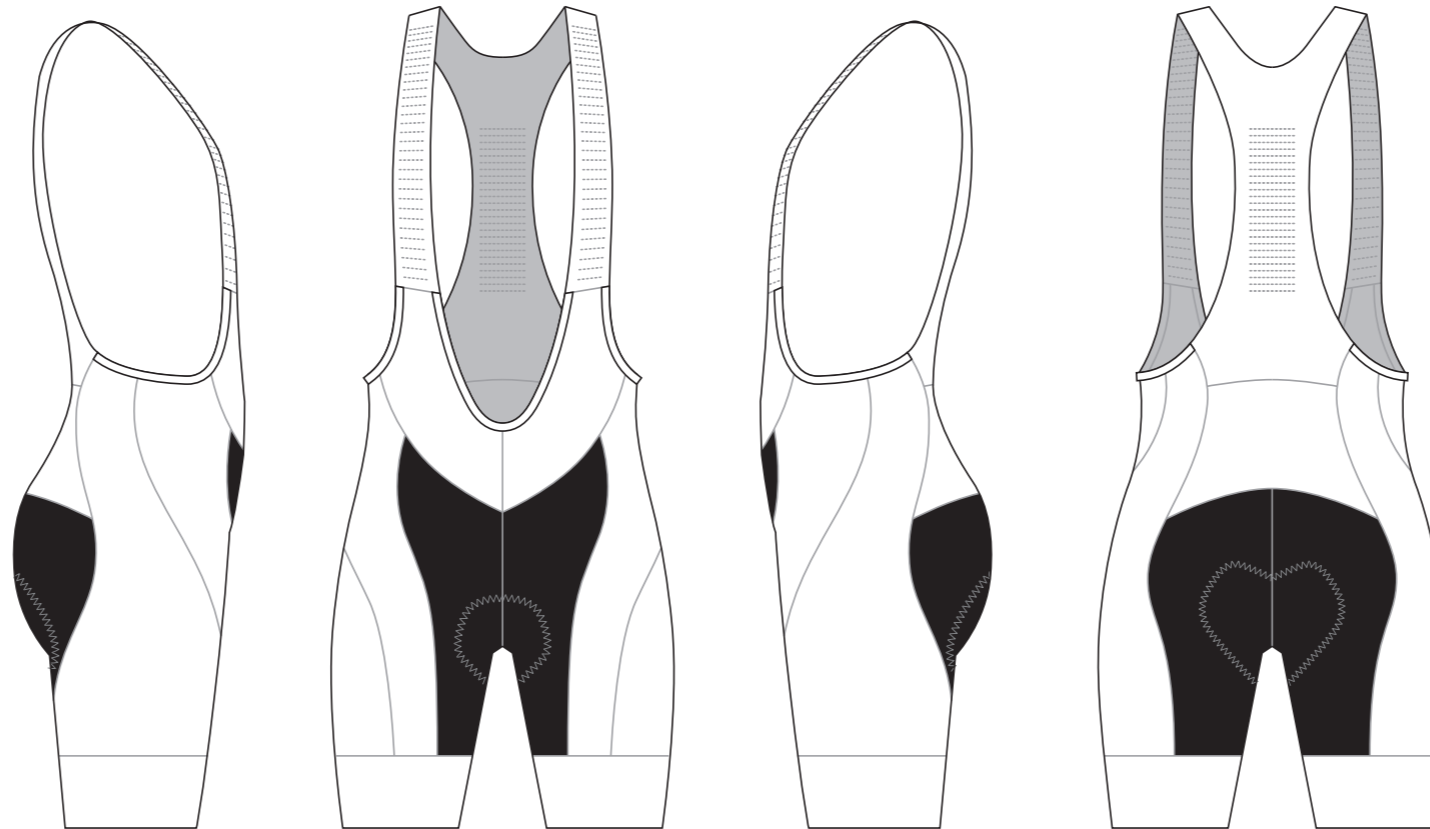

KBC001 Cycling Bib Shorts (AERO BIB)

RIGHT SIDE PANEL

LEFT SIDE PANEL

BIB BINDING

COLORS USED (PMS / CMYK):

? C

? C

? C

? C

? C

? C

KBC002 Cycling Bib Shorts (AERO BIB)

COLORS USED (PMS / CMYK):

KBC003 Cycling Bib Shorts (AERO BIB)

BIB BINDING

COLORS USED (PMS / CMYK):

KBC004 Cycling Bib Shorts (AERO BIB)

Women's Specific Cut

COLORS USED (PMS / CMYK):

✉ sales@limkoo.com

f t i limkooapparel

KBC005 Cycling Bib Shorts (AERO BIB)

BIB BINDING

COLORS USED (PMS / CMYK):