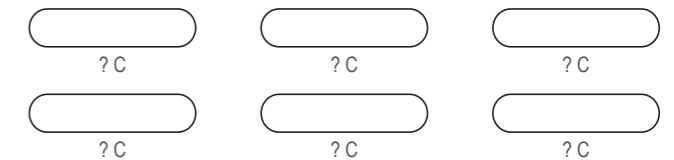

KBC001 Cycling Bib Shorts (AERO BIB)

RIGHT SIDE PANEL

LEFT SIDE PANEL

BIB BINDING

COLORS USED (PMS / CMYK):

? C

? C

? C

? C

? C

? C

KBC002 Cycling Bib Shorts (AERO BIB)

COLORS USED (PMS / CMYK):

KBC003 Cycling Bib Shorts (AERO BIB)

BIB BINDING

COLORS USED (PMS / CMYK):

KBC004 Cycling Bib Shorts (AERO BIB)

Women's Specific Cut

COLORS USED (PMS / CMYK):

✉ sales@limkoo.com

f t i limkooapparel

KBC005 Cycling Bib Shorts (AERO BIB)

BIB BINDING

COLORS USED (PMS / CMYK):