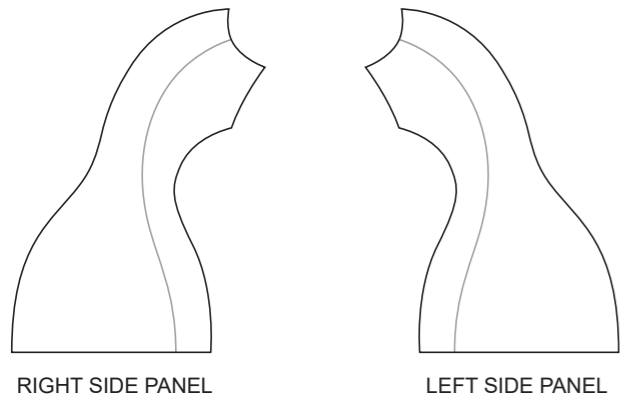

KBC004 Cycling Bib Shorts (AERO BIB)

Women's Specific Cut