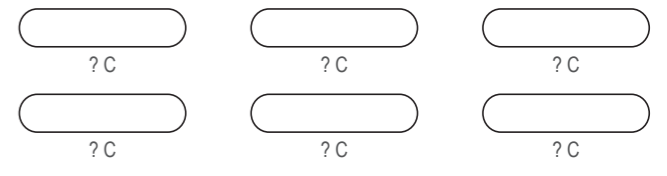

KBC001 Cycling Bib Shorts (AERO BIB)

RIGHT SIDE PANEL

LEFT SIDE PANEL

BIB BINDING

COLORS USED (PMS / CMYK):

? C

? C

? C

? C

? C

? C

KBC002 Cycling Bib Shorts (AERO BIB)

COLORS USED (PMS / CMYK):

KBC003 Cycling Bib Shorts (AERO BIB)

BIB BINDING

COLORS USED (PMS / CMYK):

KBC004 Cycling Bib Shorts (AERO BIB)

Women's Specific Cut

COLORS USED (PMS / CMYK):

✉ sales@limkoo.com

f t i limkooapparel

KBC005 Cycling Bib Shorts (AERO BIB)

BIB BINDING

COLORS USED (PMS / CMYK):