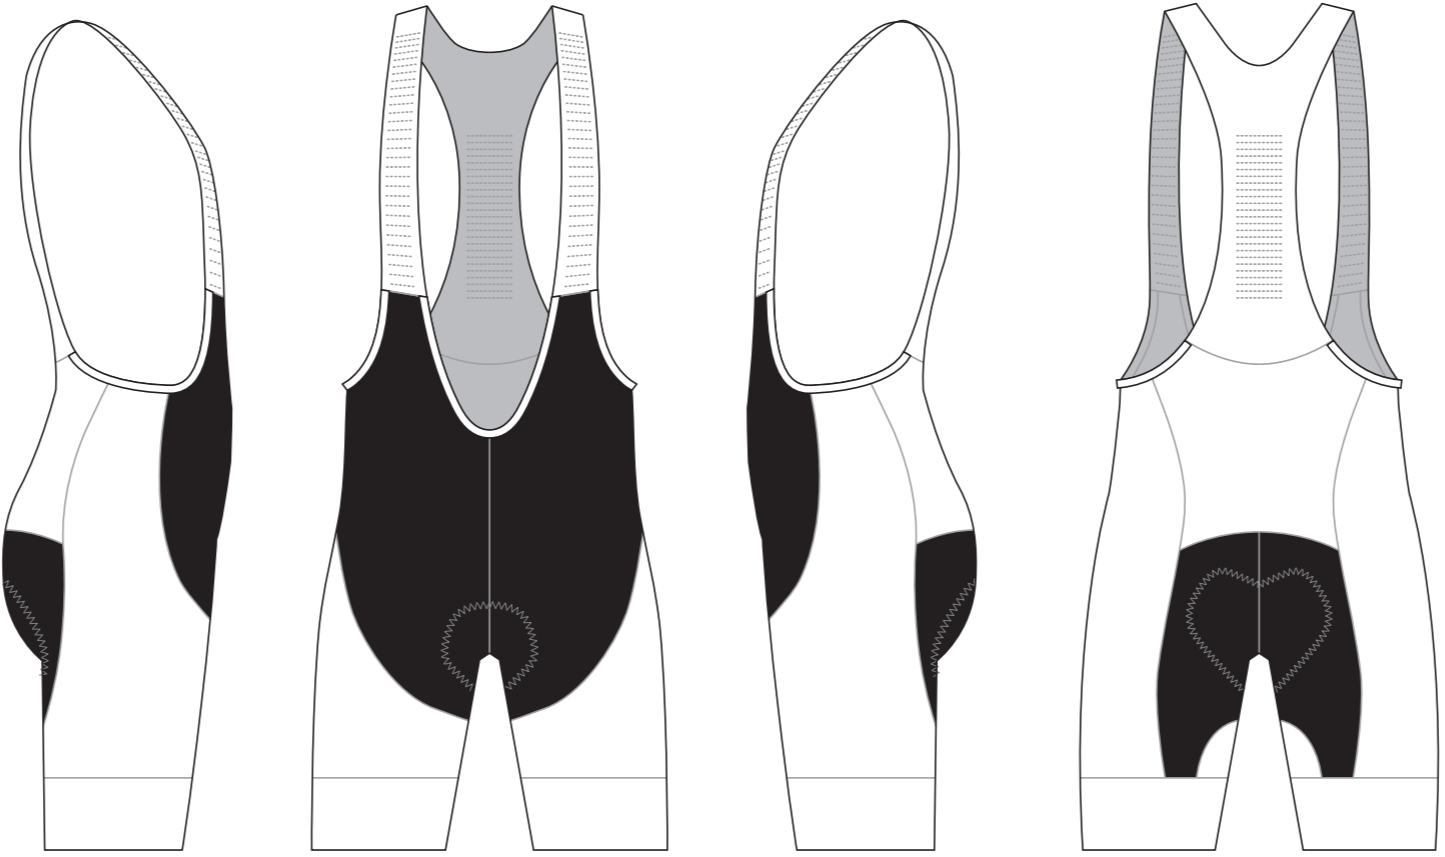

KBC001 Cycling Bib Shorts (AERO BIB)

RIGHT SIDE PANEL

LEFT SIDE PANEL

BIB BINDING

COLORS USED (PMS / CMYK):

? C

? C

? C

KBC004 Cycling Bib Shorts (AERO BIB)

Women's Specific Cut

COLORS USED (PMS / CMYK):

✉ sales@limkoo.com

f t i limkooapparel

KBC005 Cycling Bib Shorts (AERO BIB)

BIB BINDING

COLORS USED (PMS / CMYK):