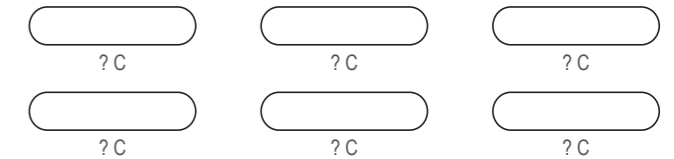

KBC001 Cycling Bib Shorts (AERO BIB)

RIGHT SIDE PANEL

LEFT SIDE PANEL

BIB BINDING

COLORS USED (PMS / CMYK):

? C

? C

? C

? C

? C

? C

KBC002 Cycling Bib Shorts (AERO BIB)

COLORS USED (PMS / CMYK):

KBC003 Cycling Bib Shorts (AERO BIB)

BIB BINDING

COLORS USED (PMS / CMYK):

KBC004 Cycling Bib Shorts (AERO BIB)

Women's Specific Cut

COLORS USED (PMS / CMYK):

✉ sales@limkoo.com

f t i limkooapparel

KBC005 Cycling Bib Shorts (AERO BIB)

BIB BINDING

COLORS USED (PMS / CMYK):