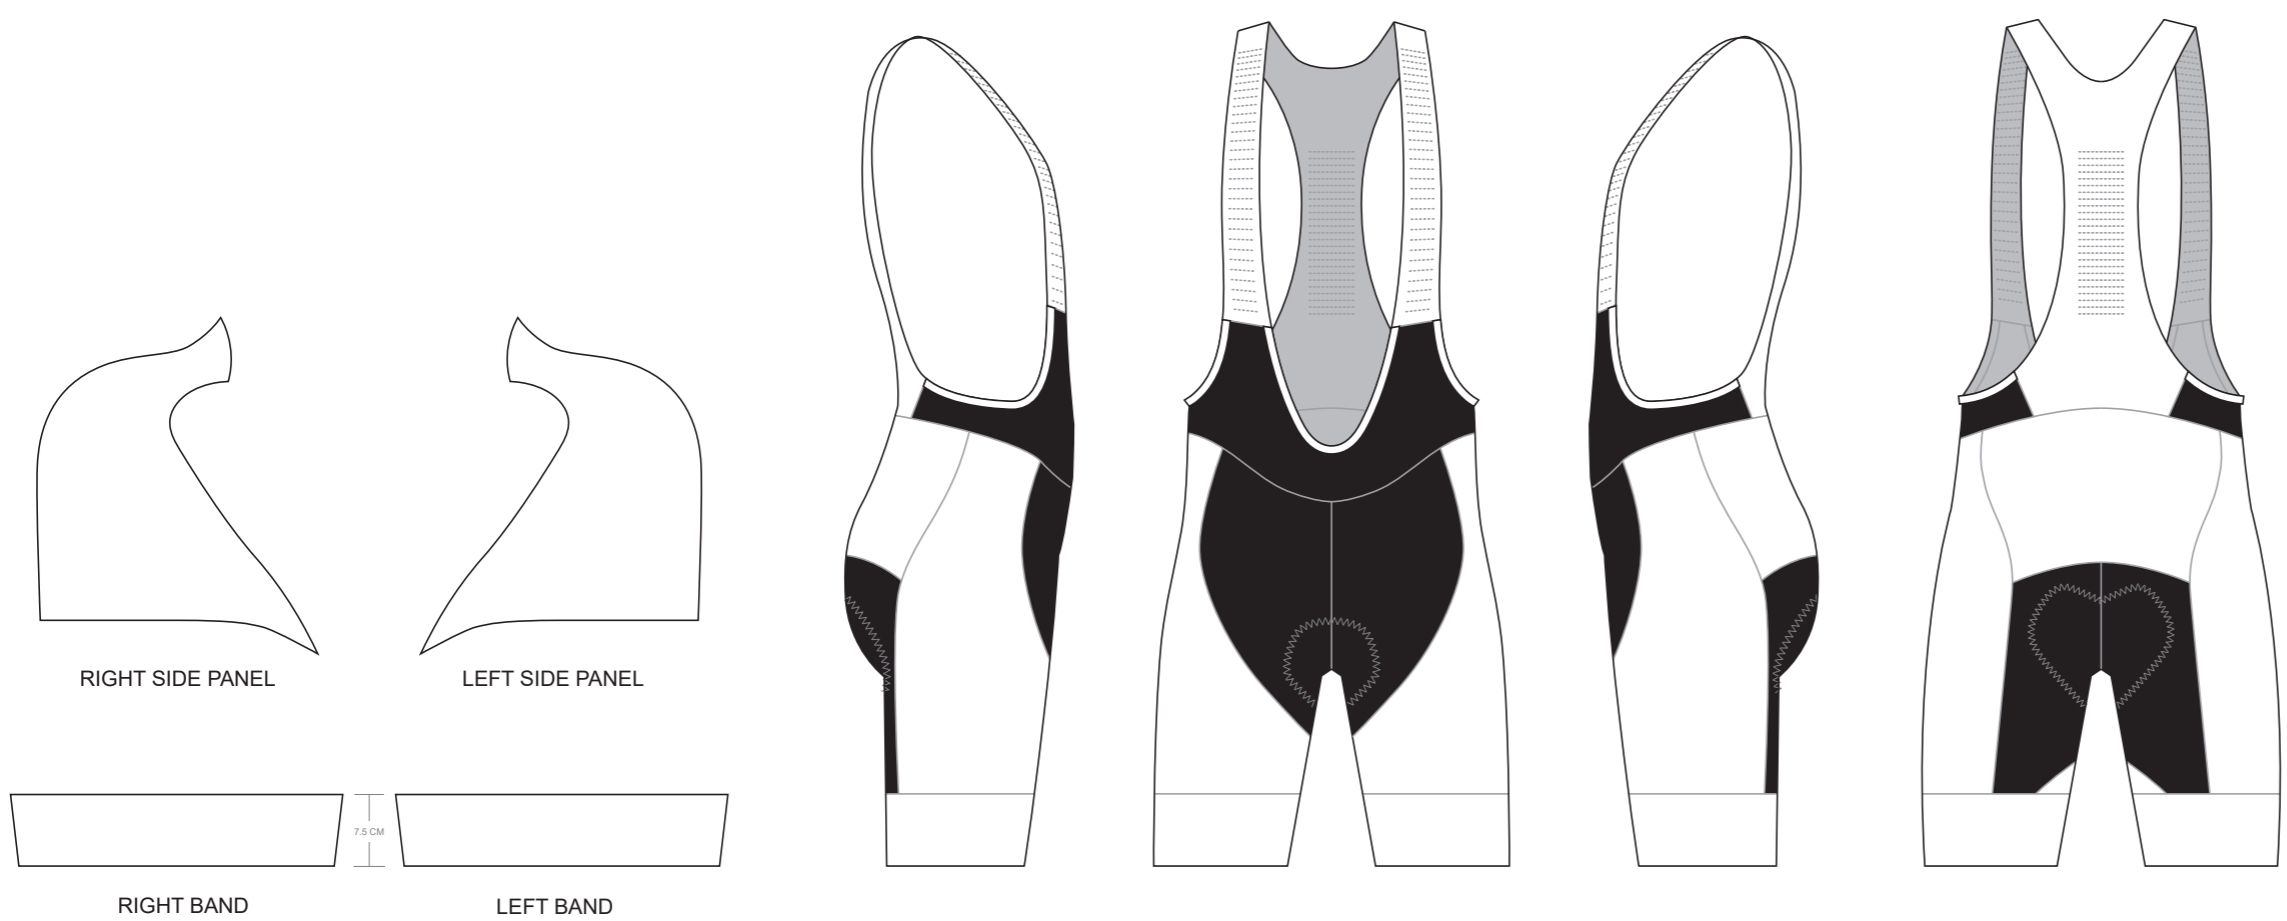

KBC006 Cycling Bib Shorts (AERO BIB)