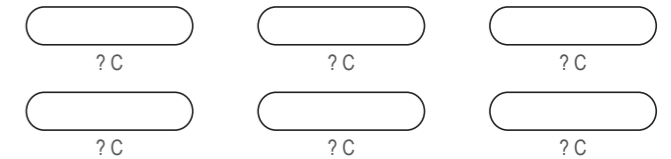

KBC001 Cycling Bib Shorts (AERO BIB)

RIGHT SIDE PANEL

LEFT SIDE PANEL

BIB BINDING

COLORS USED (PMS / CMYK):

? C

? C

? C

? C

? C

? C

KBC002 Cycling Bib Shorts (AERO BIB)

COLORS USED (PMS / CMYK):

KBC003 Cycling Bib Shorts (AERO BIB)

BIB BINDING

COLORS USED (PMS / CMYK):

KBC004 Cycling Bib Shorts (AERO BIB)

Women's Specific Cut

COLORS USED (PMS / CMYK):

✉ sales@limkoo.com

f t i limkooapparel

KBC005 Cycling Bib Shorts (AERO BIB)

BIB BINDING

COLORS USED (PMS / CMYK):