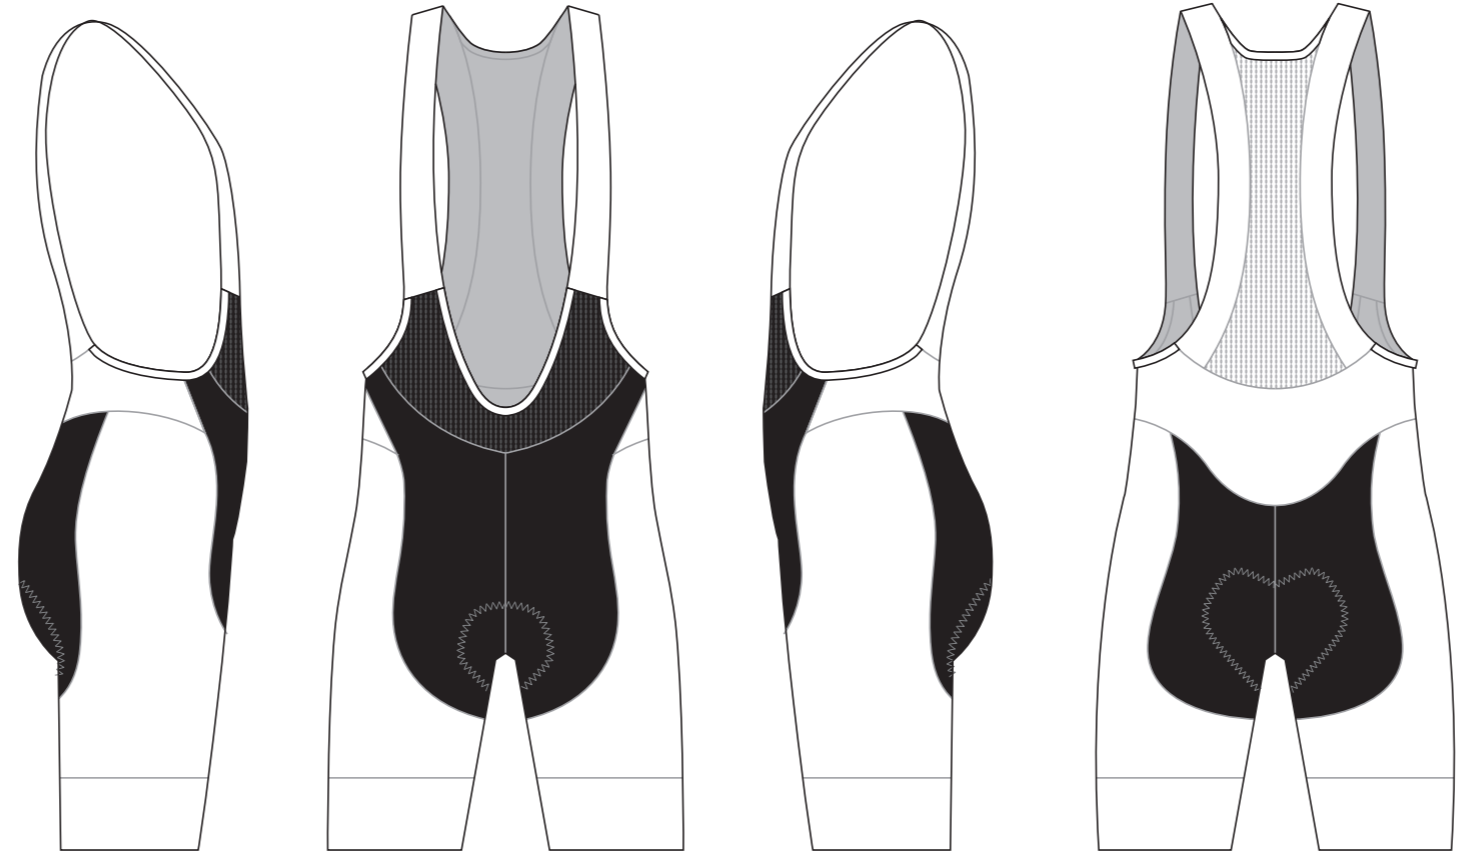

# KBA006 Cycling Bib Shorts

RIGHT SIDE PANEL

LEFT SIDE PANEL

RIGHT BAND

LEFT BAND

BIB BINDING