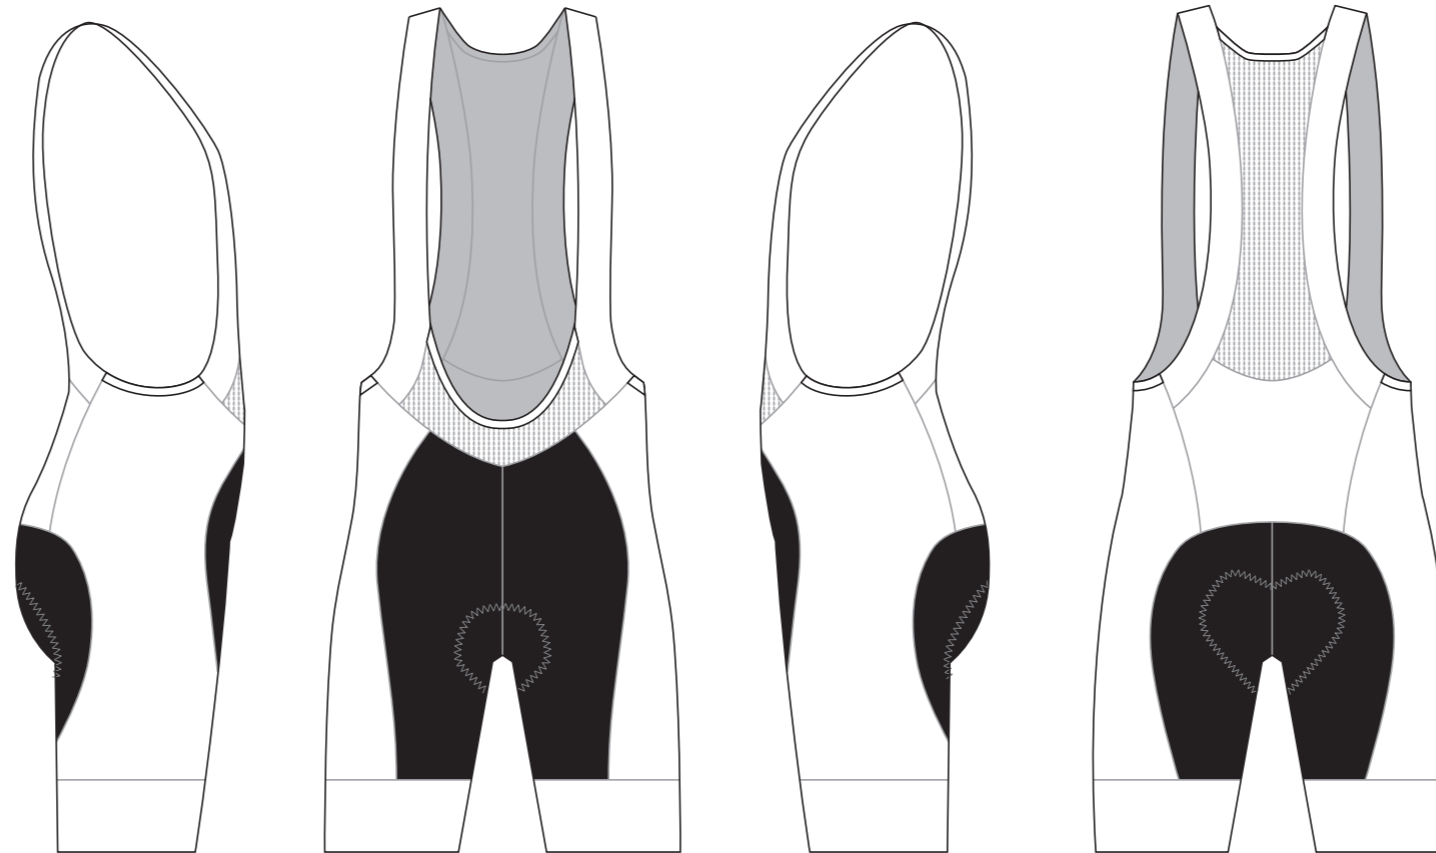

KBA010 Cycling Bib Shorts