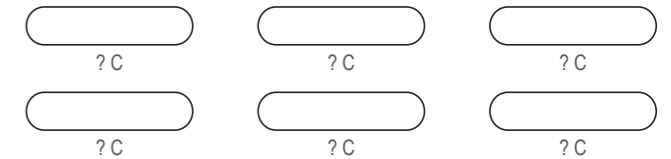

COLORS USED (PMS / CMYK):