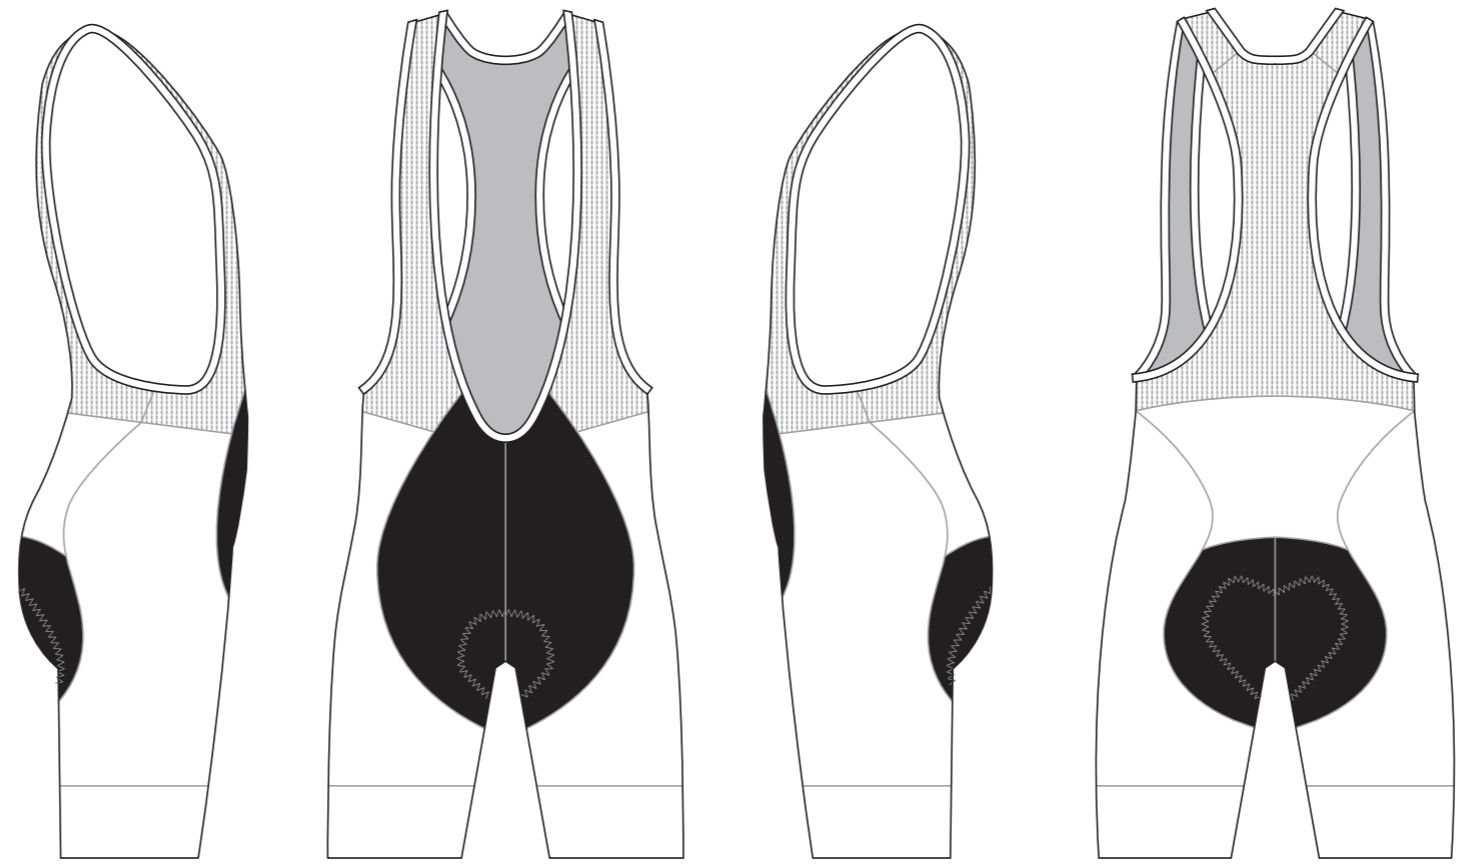

KBA004 Cycling Bib Shorts