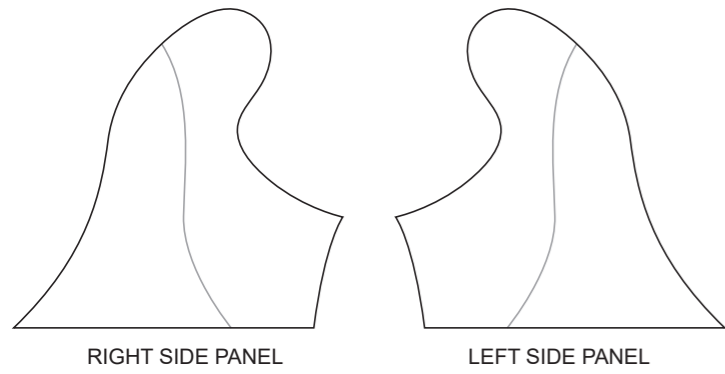

KBA018 Cycling Bib Shorts