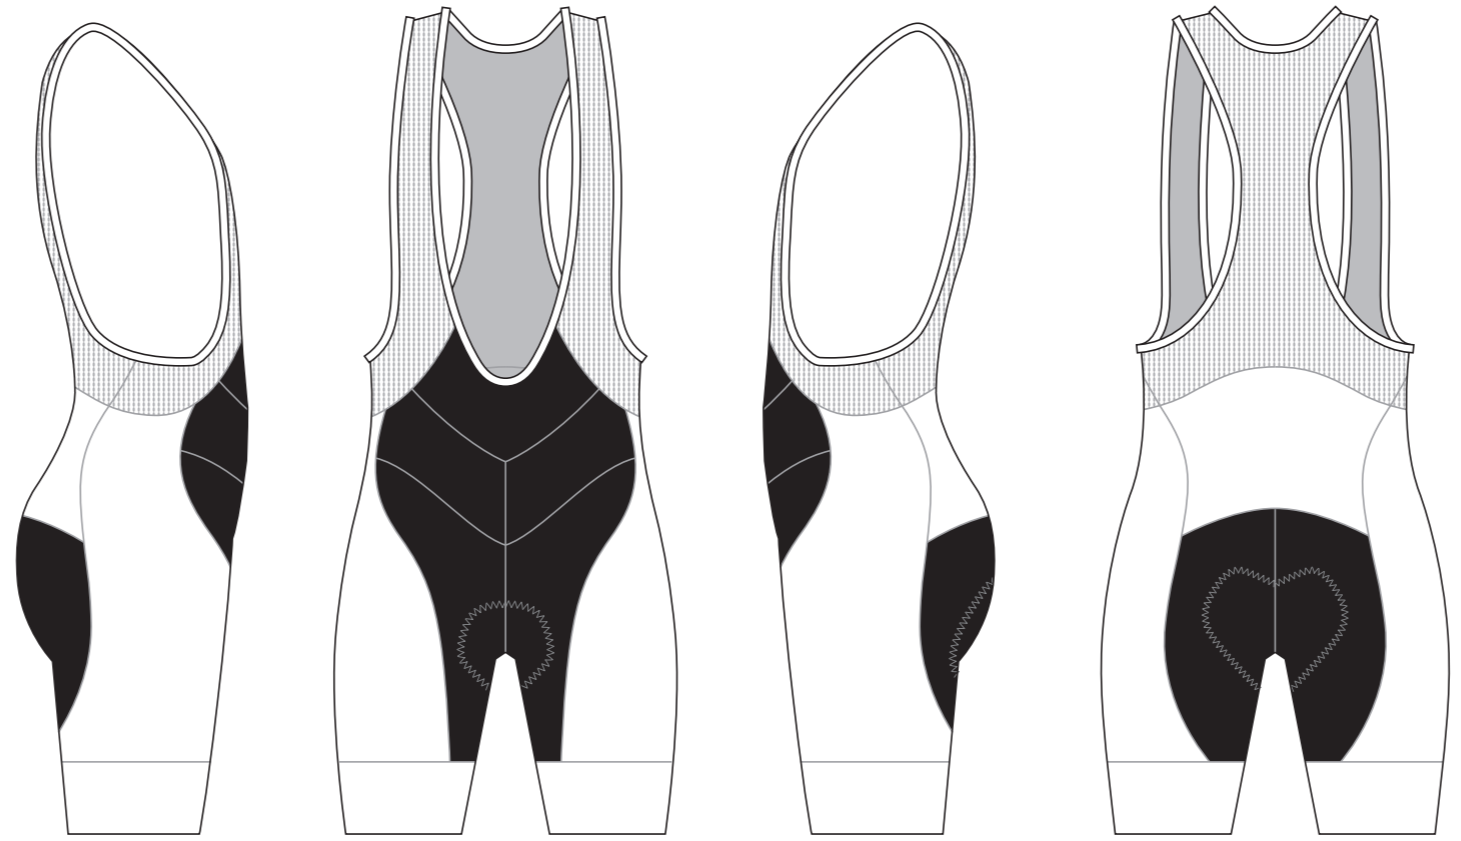

KBA024 Cycling Bib Shorts

Women's Specific Cut