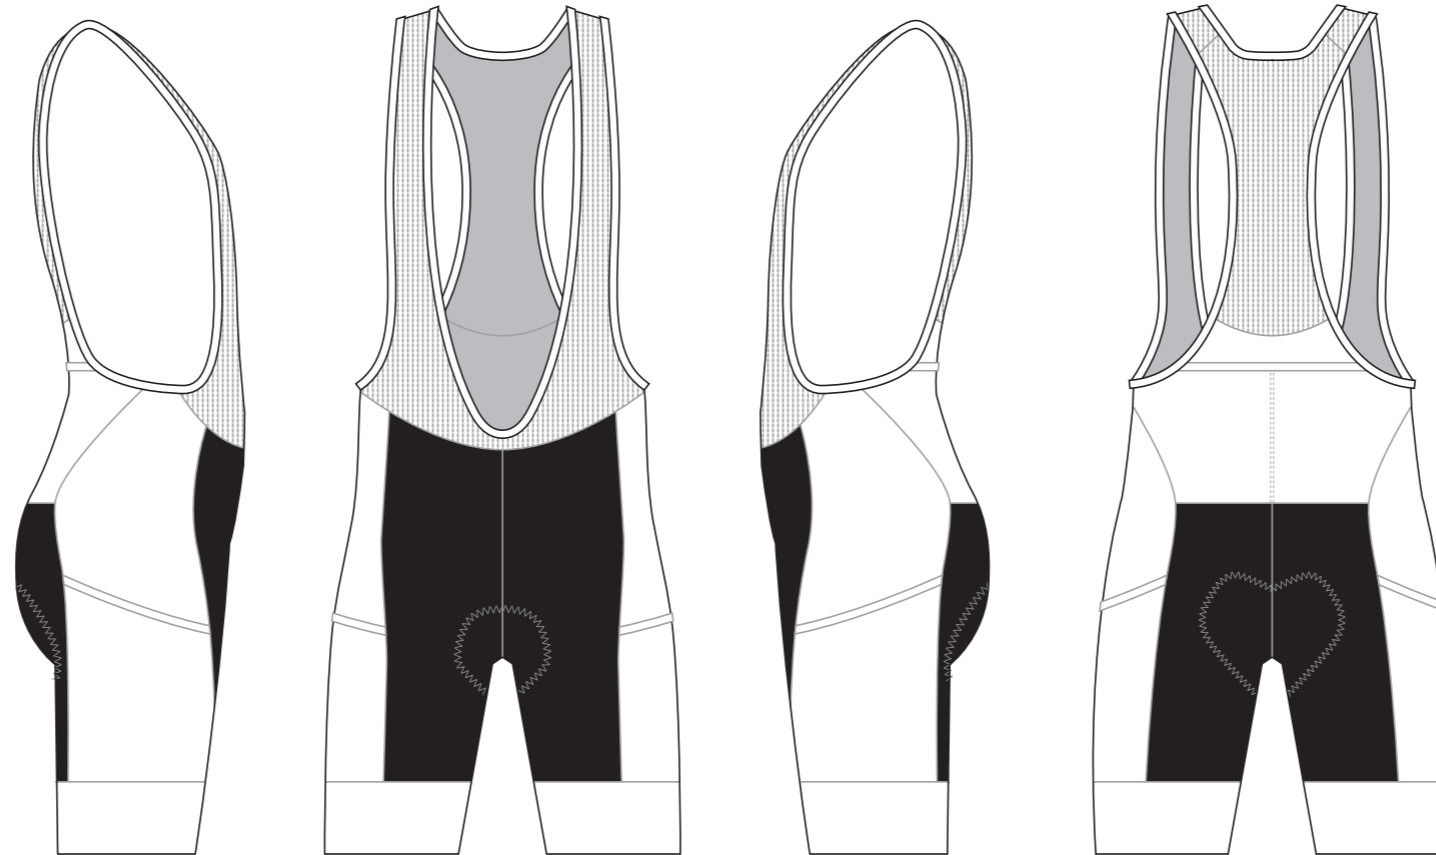

KBA008 Cycling Bib Shorts