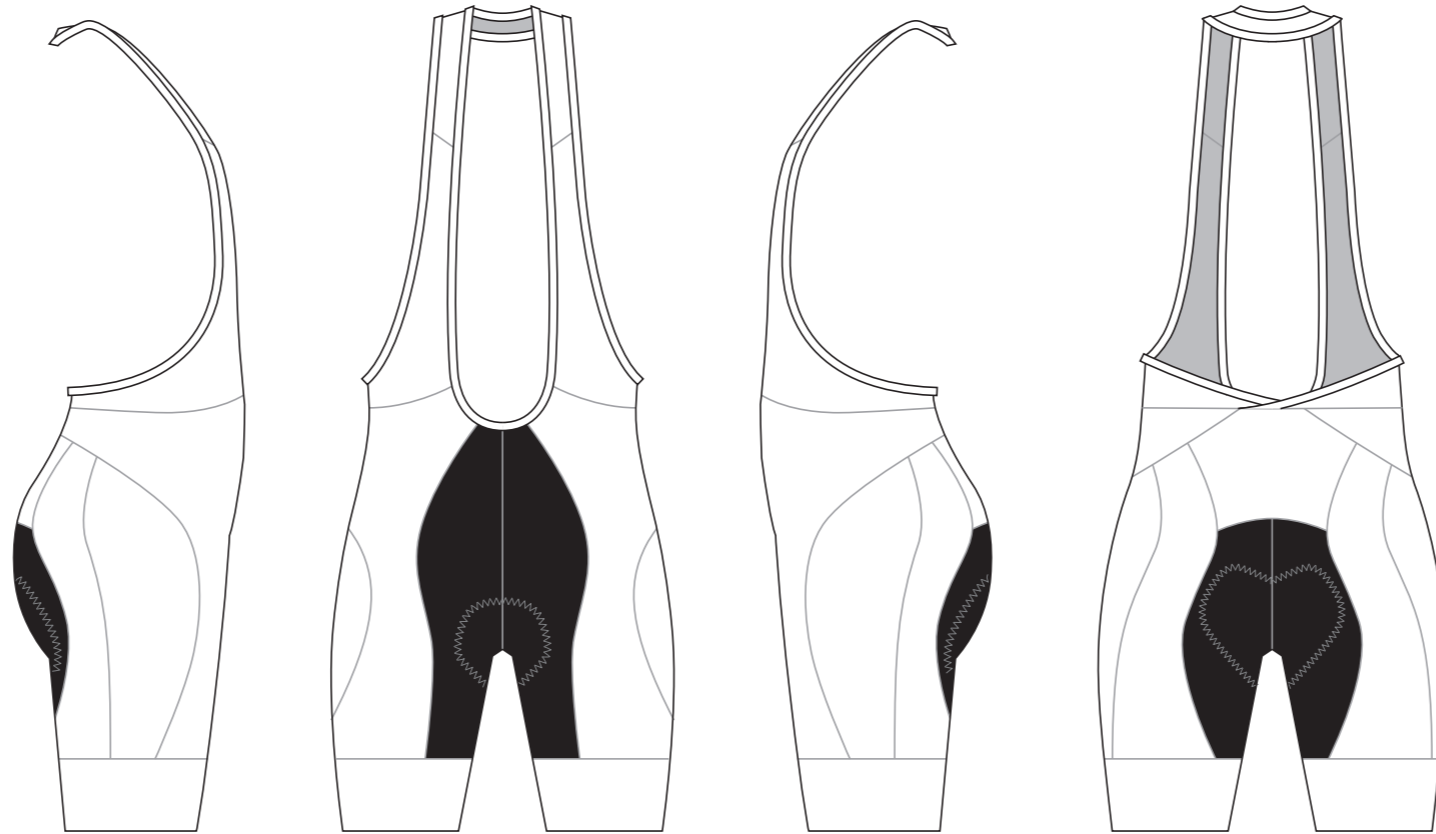

COLORS USED (PMS / CMYK):

? C

? C

? C

? C

? C

? C

✉ sales@limkoo.com

f t i limkooapparel