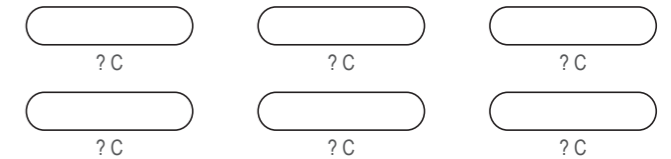

COLORS USED (PMS / CMYK):