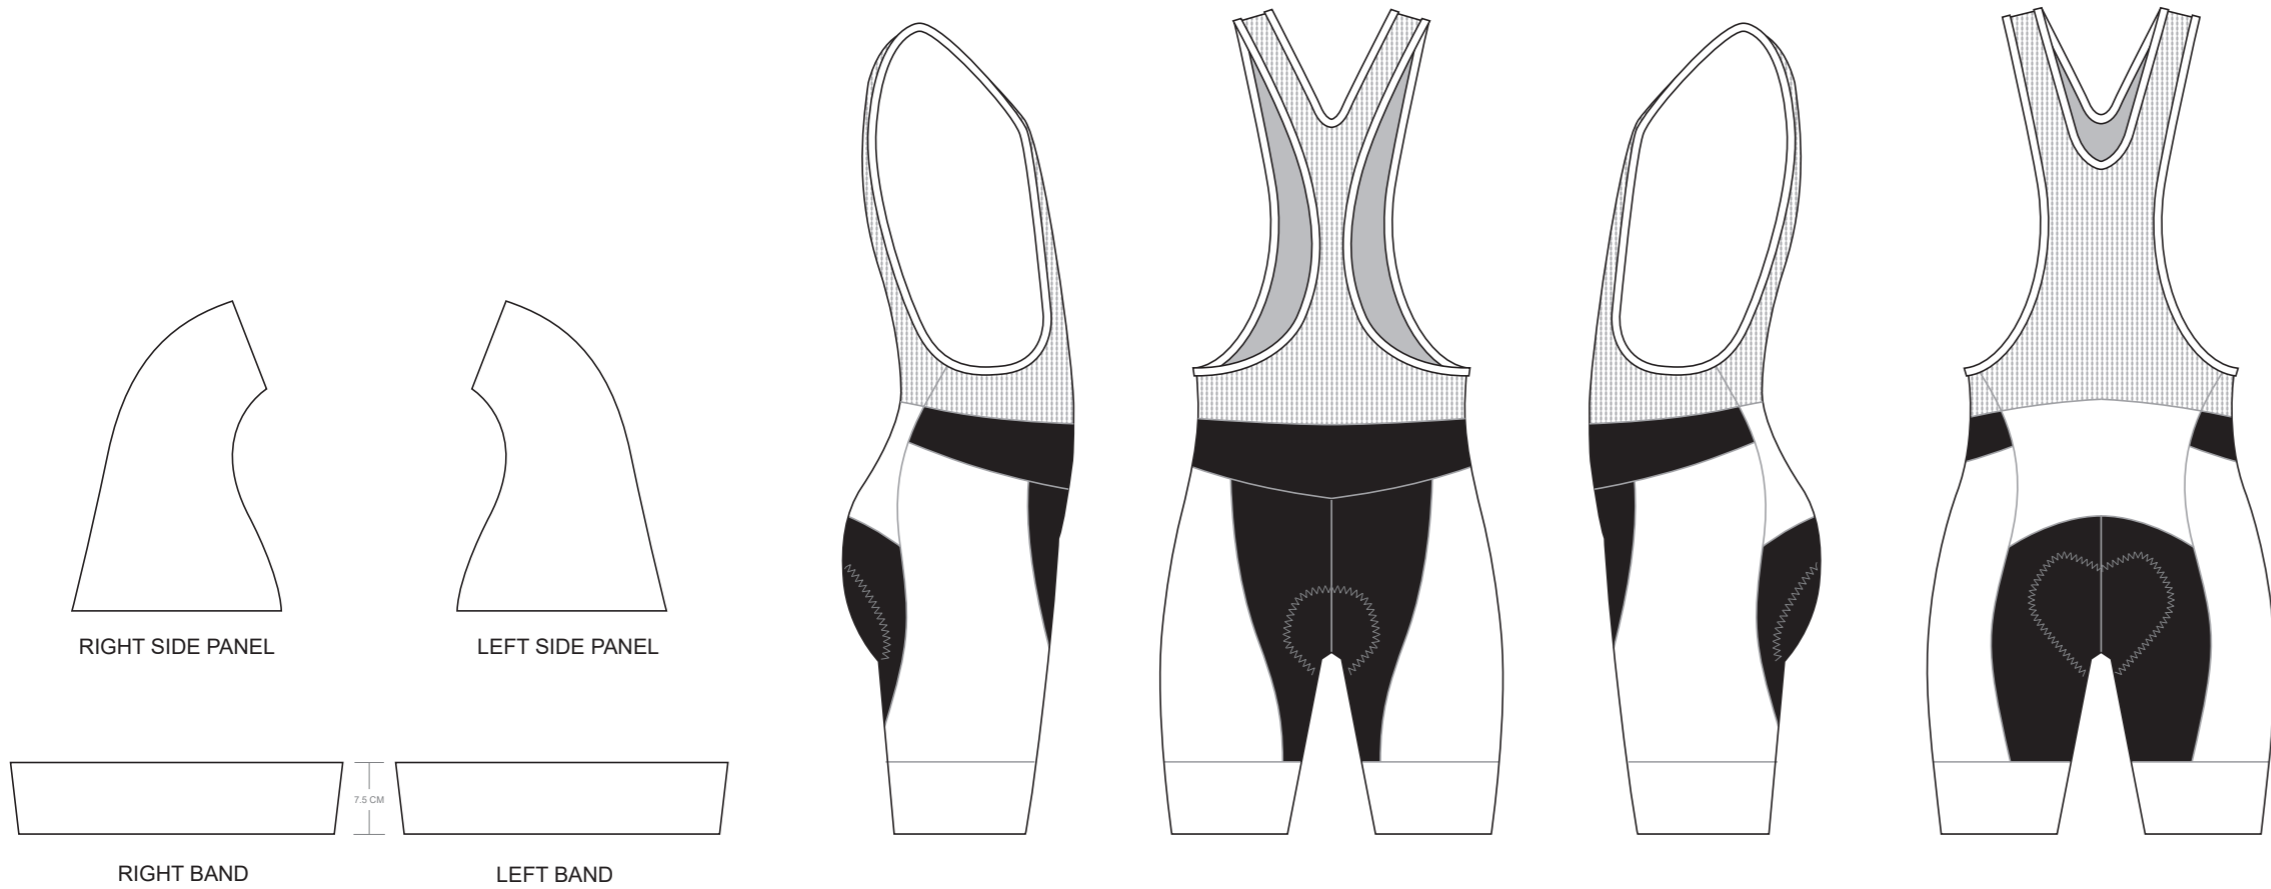

KBA022 Cycling Bib Shorts

Women's Specific Cut