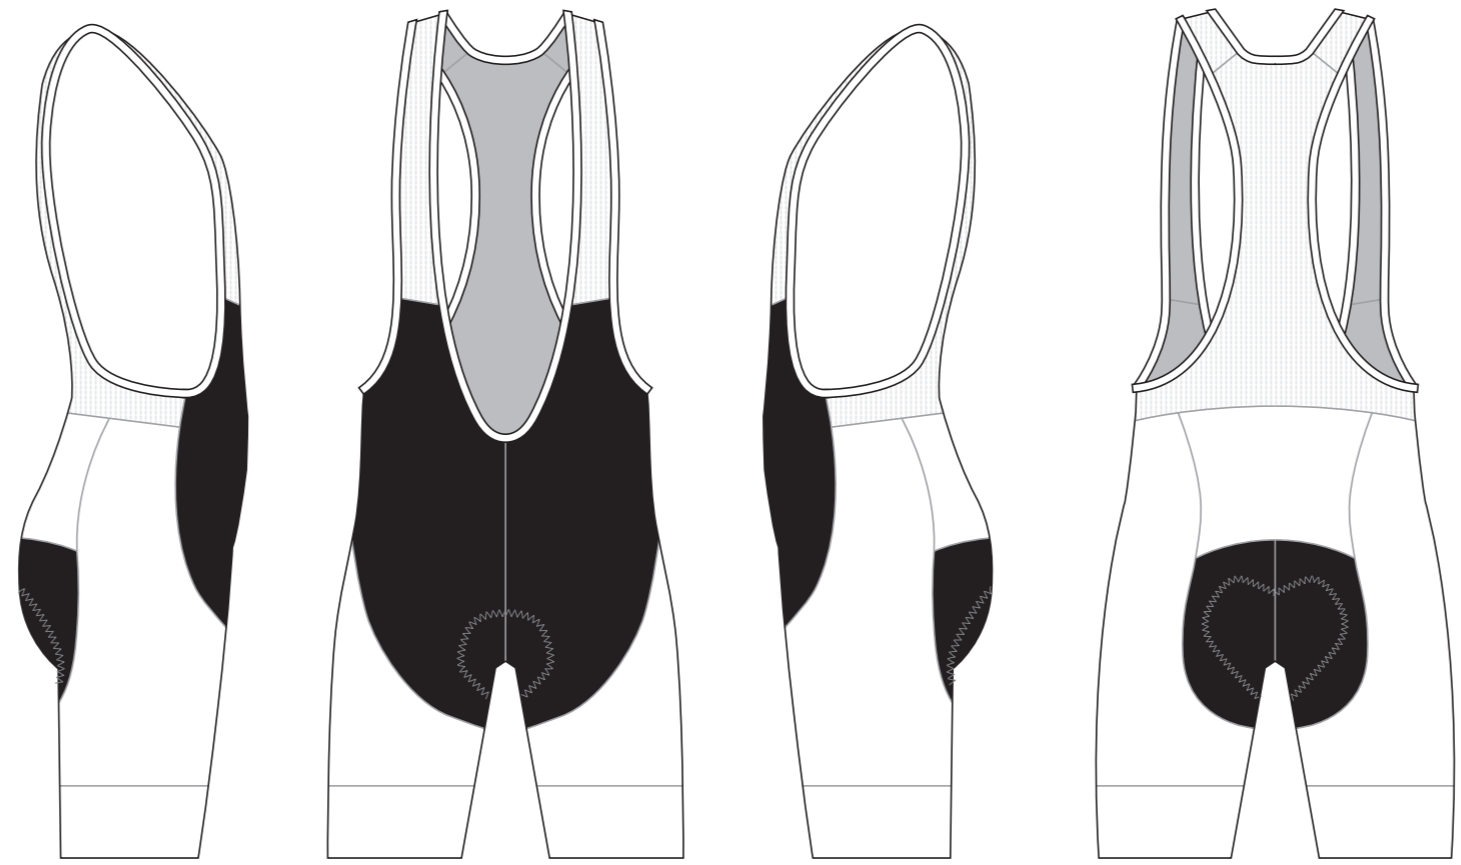

KBA002 Cycling Bib Shorts