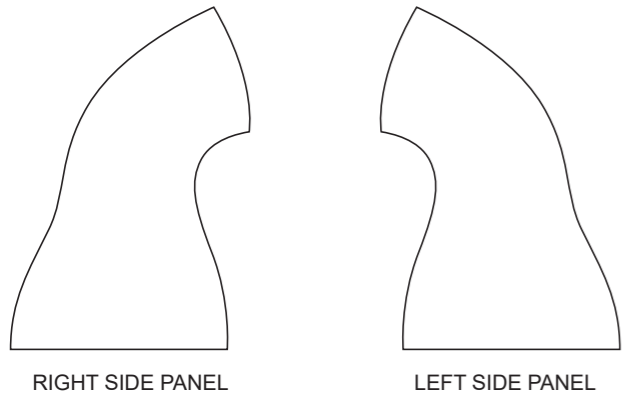

KBA011 Cycling Bib Shorts