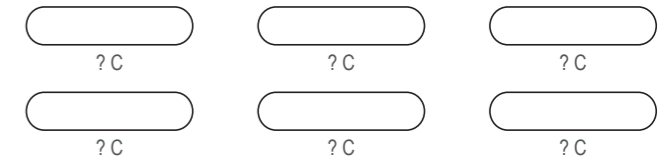

COLORS USED (PMS / CMYK):