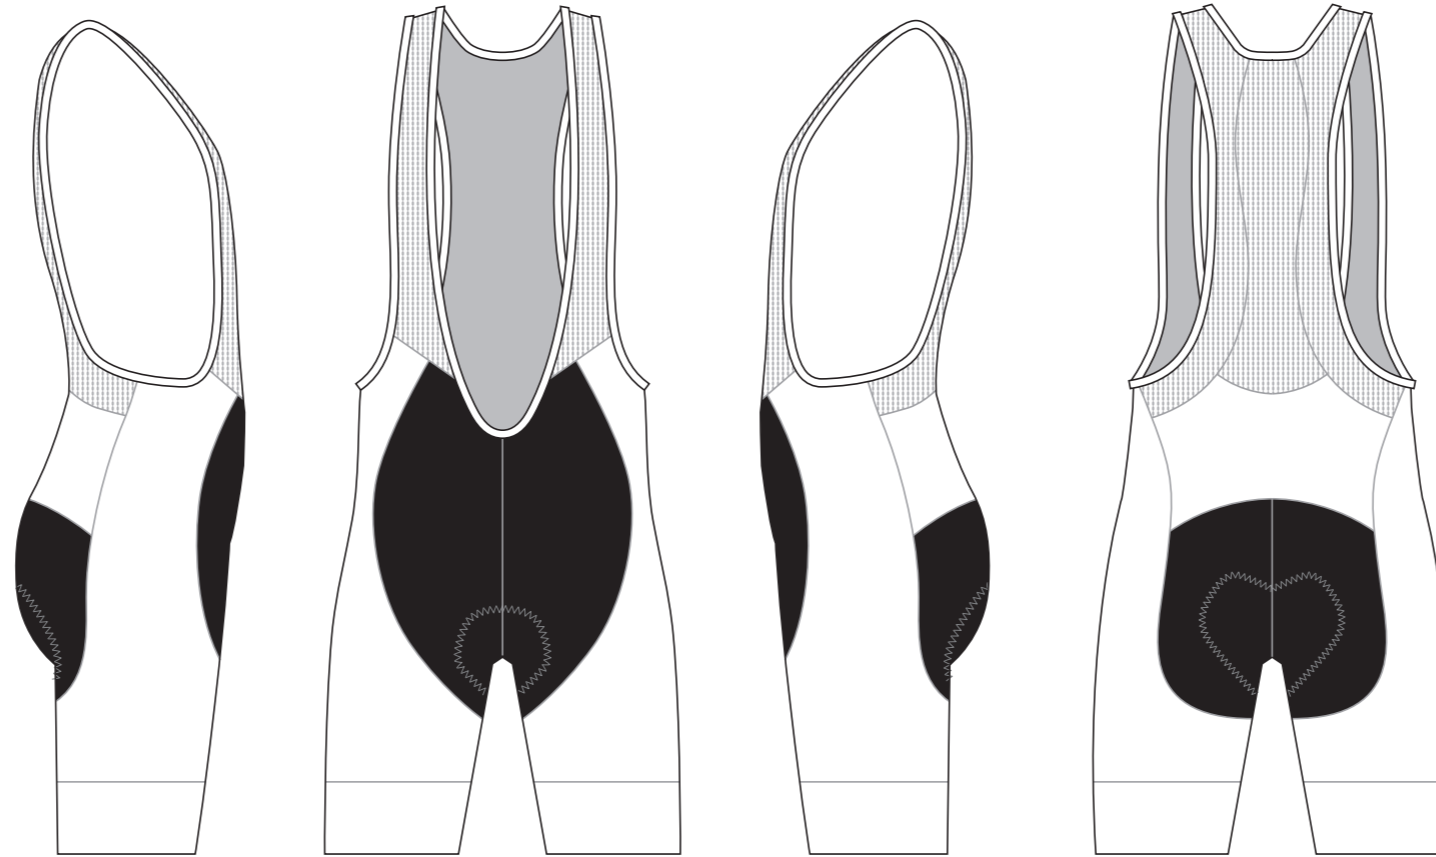

# KBA012 Cycling Bib Shorts

RIGHT SIDE PANEL

LEFT SIDE PANEL

RIGHT BAND

LEFT BAND

BIB BINDING

COLORS USED (PMS / CMYK):

? C