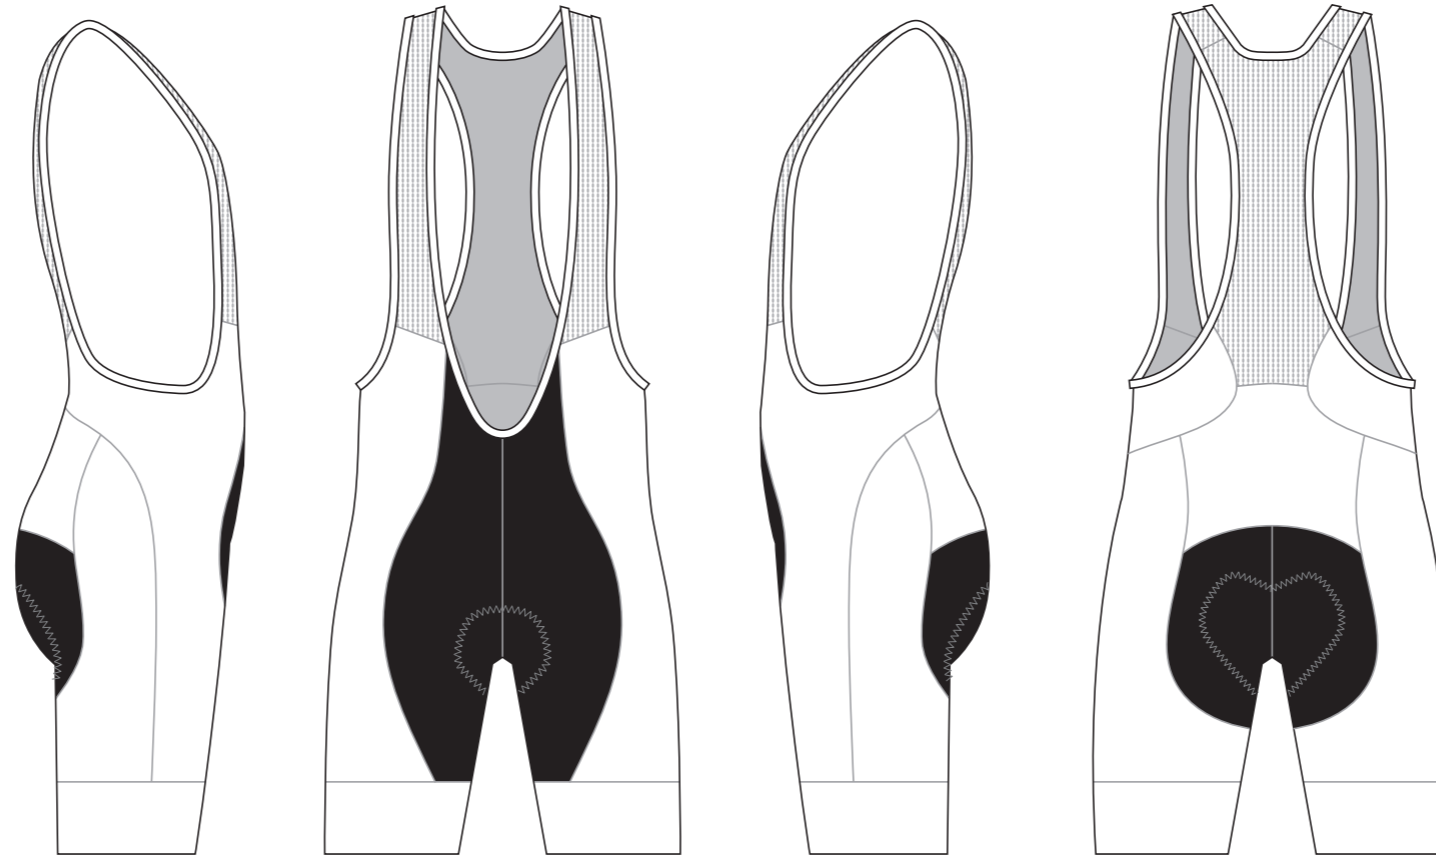

KBA007 Cycling Bib Shorts