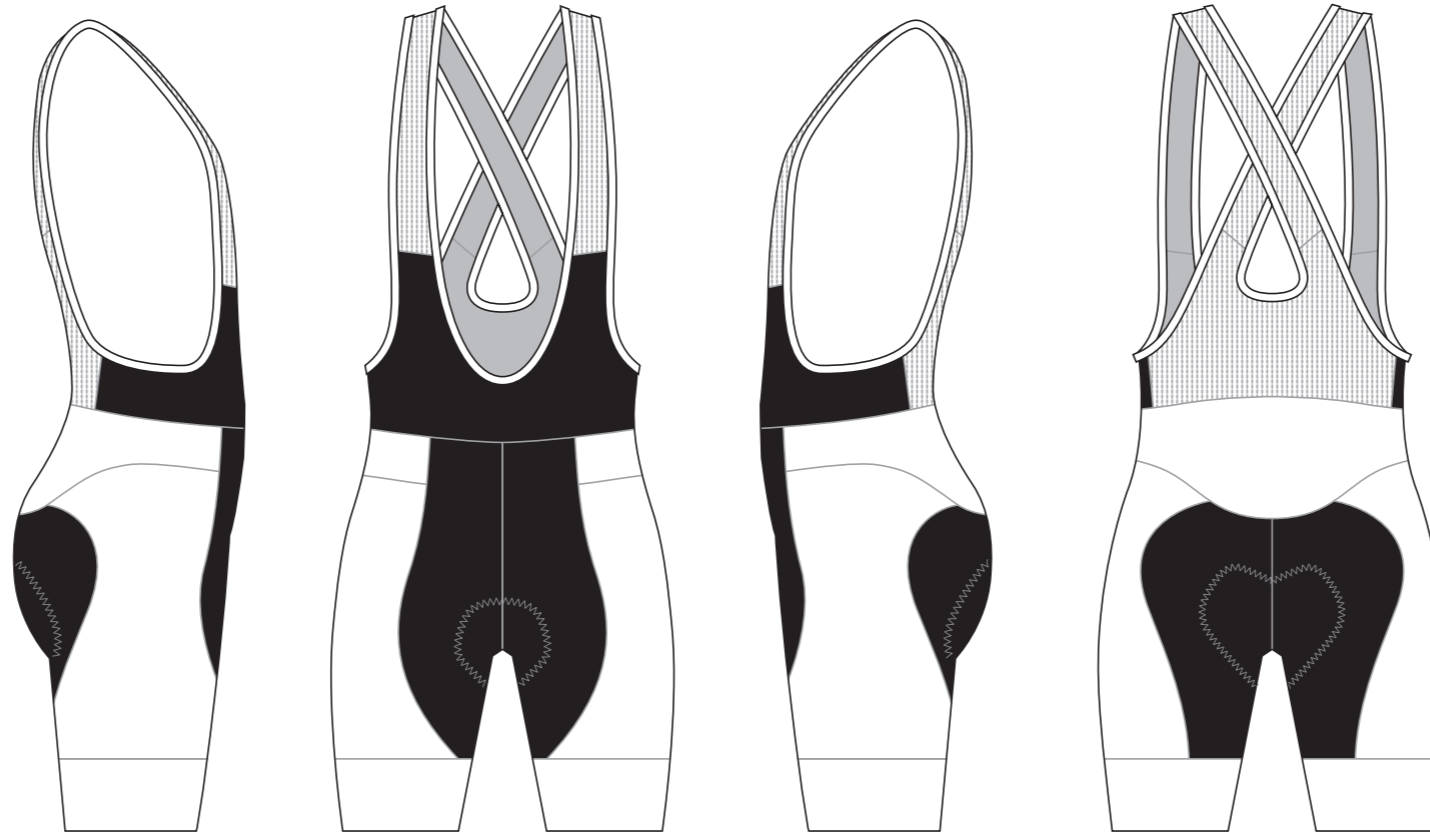

# KBA023 Cycling Bib Shorts

Women's Specific Cut

RIGHT SIDE PANEL

LEFT SIDE PANEL

RIGHT BAND

LEFT BAND

BIB BINDING

COLORS USED (PMS / CMYK):