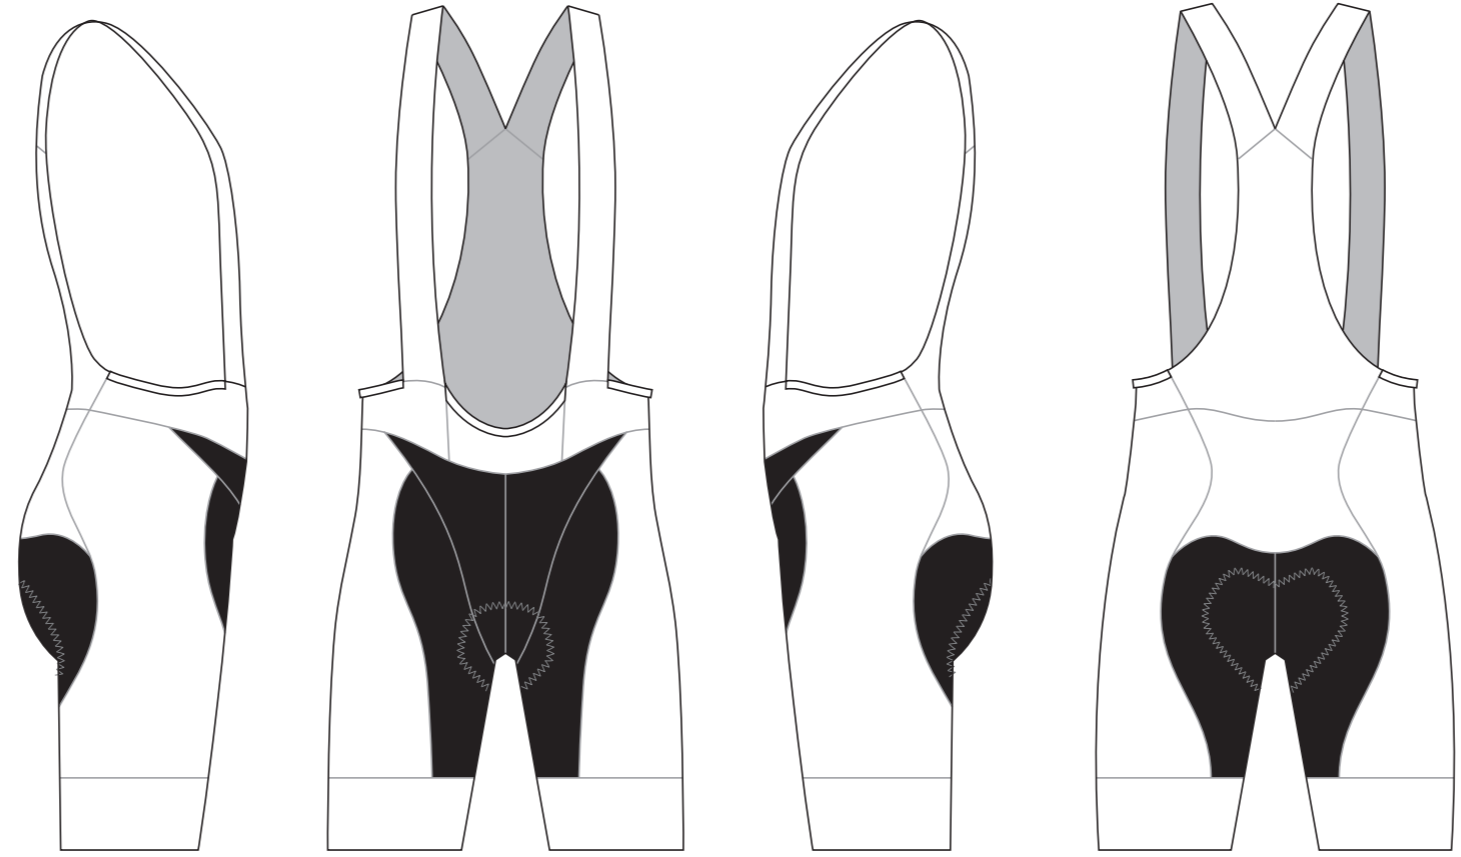

# KBA015 Cycling Bib Shorts

RIGHT SIDE PANEL

LEFT SIDE PANEL

RIGHT BAND

LEFT BAND

BIB BINDING

COLORS USED (PMS / CMYK):