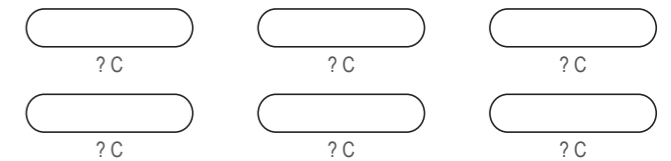

COLORS USED (PMS / CMYK):