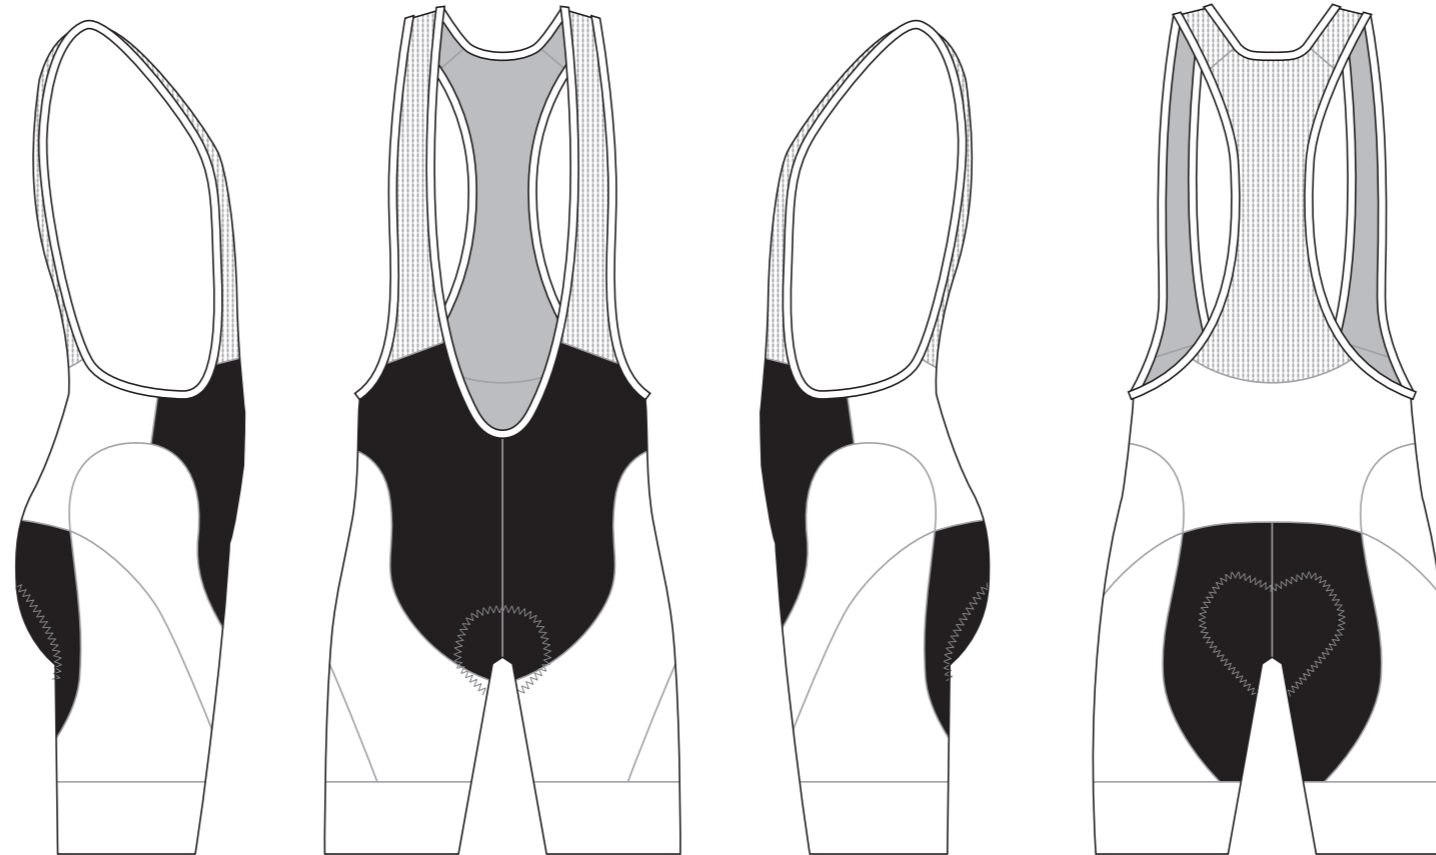

KBA018 Cycling Bib Shorts