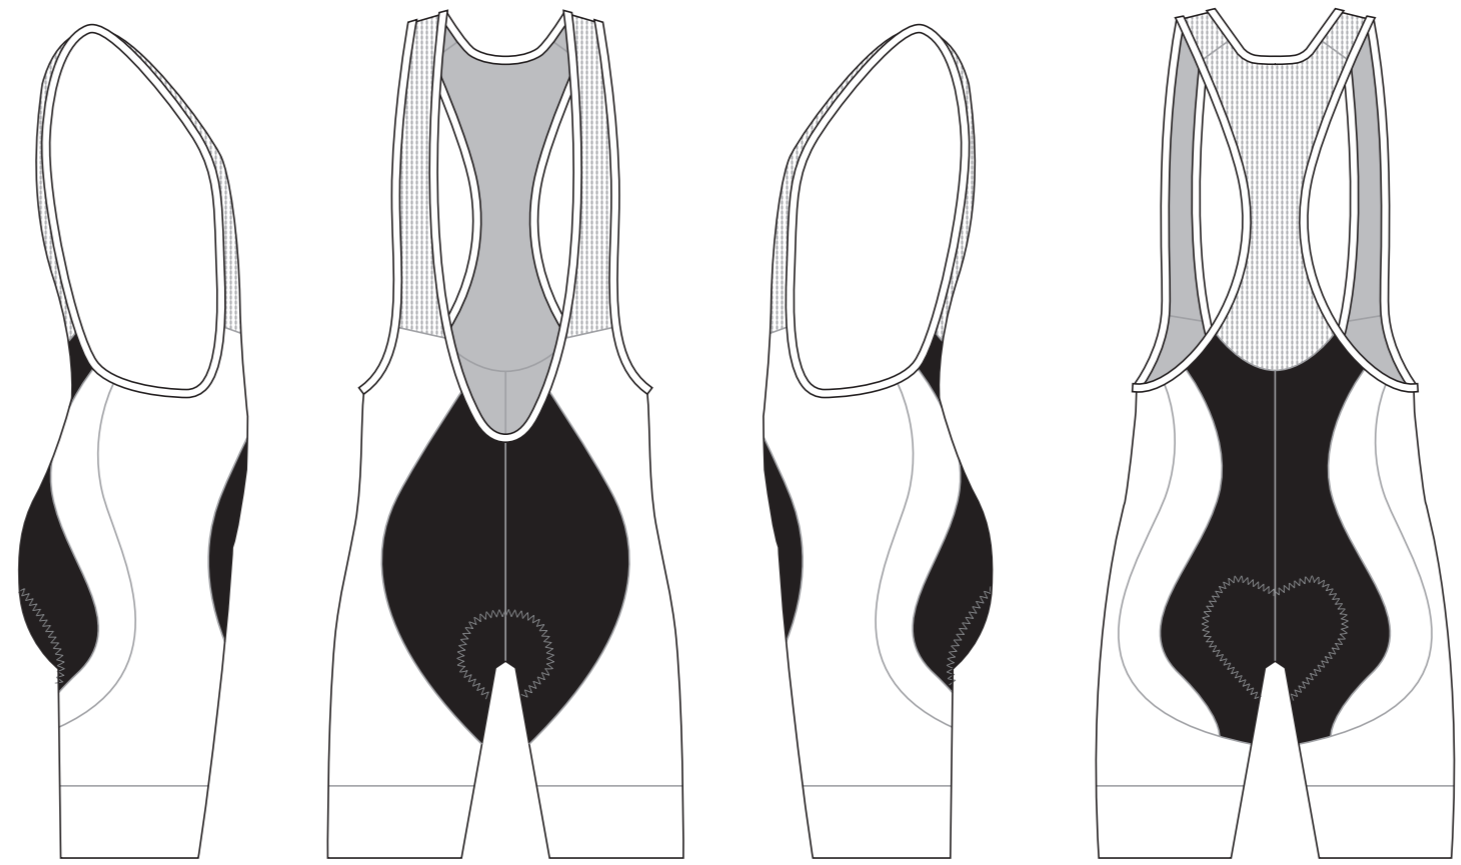

KBA005 Cycling Bib Shorts