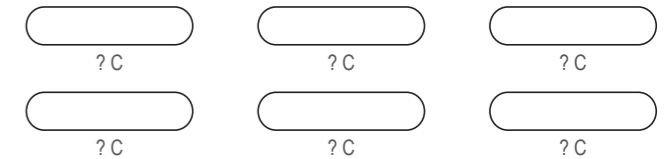

COLORS USED (PMS / CMYK):