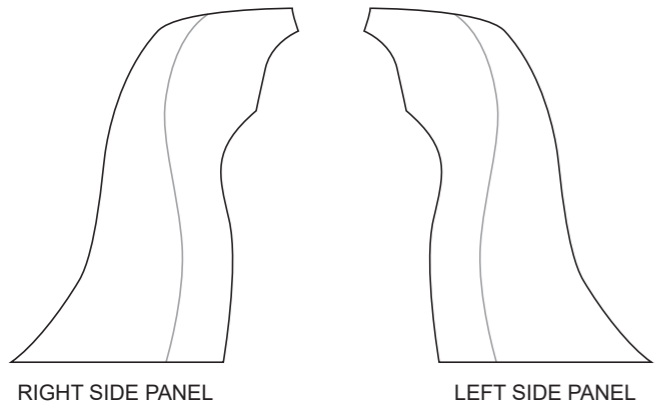

KBA013 Cycling Bib Shorts