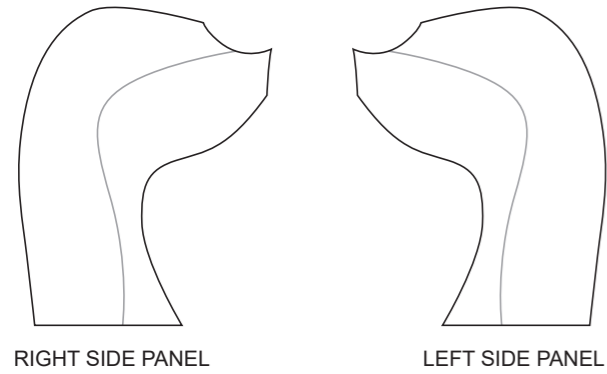

KBA017 Cycling Bib Shorts

Women's Specific Cut