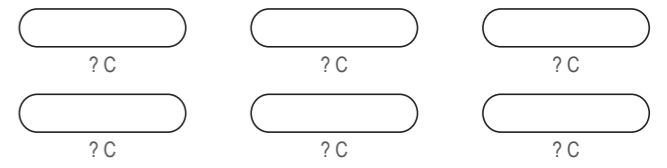

# KBA015 Cycling Bib Shorts

RIGHT SIDE PANEL

LEFT SIDE PANEL

RIGHT BAND

LEFT BAND

BIB BINDING

COLORS USED (PMS / CMYK):