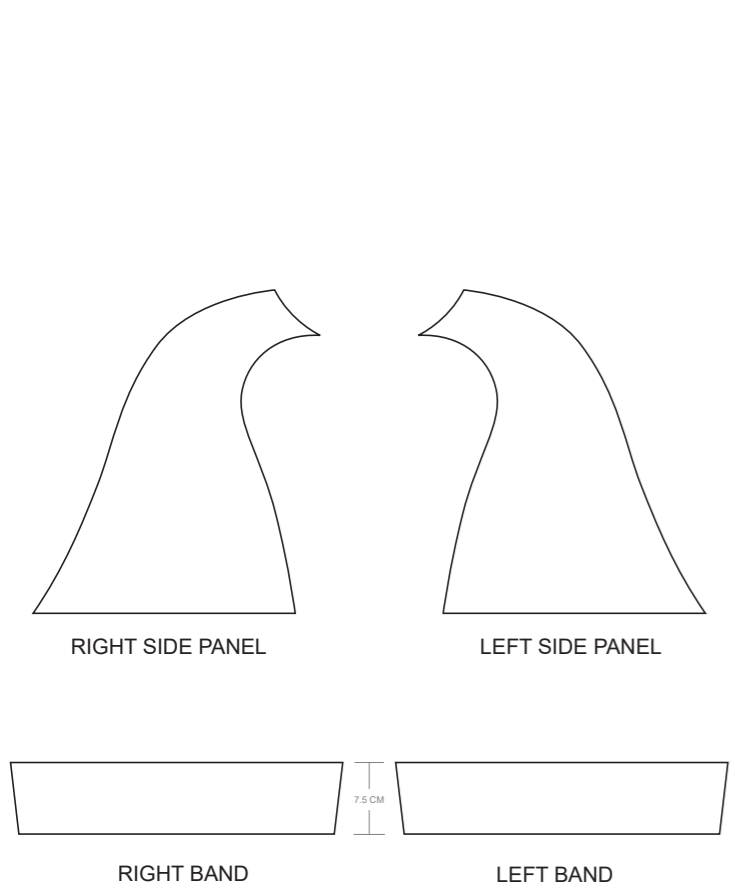

KBA024 Cycling Bib Shorts

Women's Specific Cut