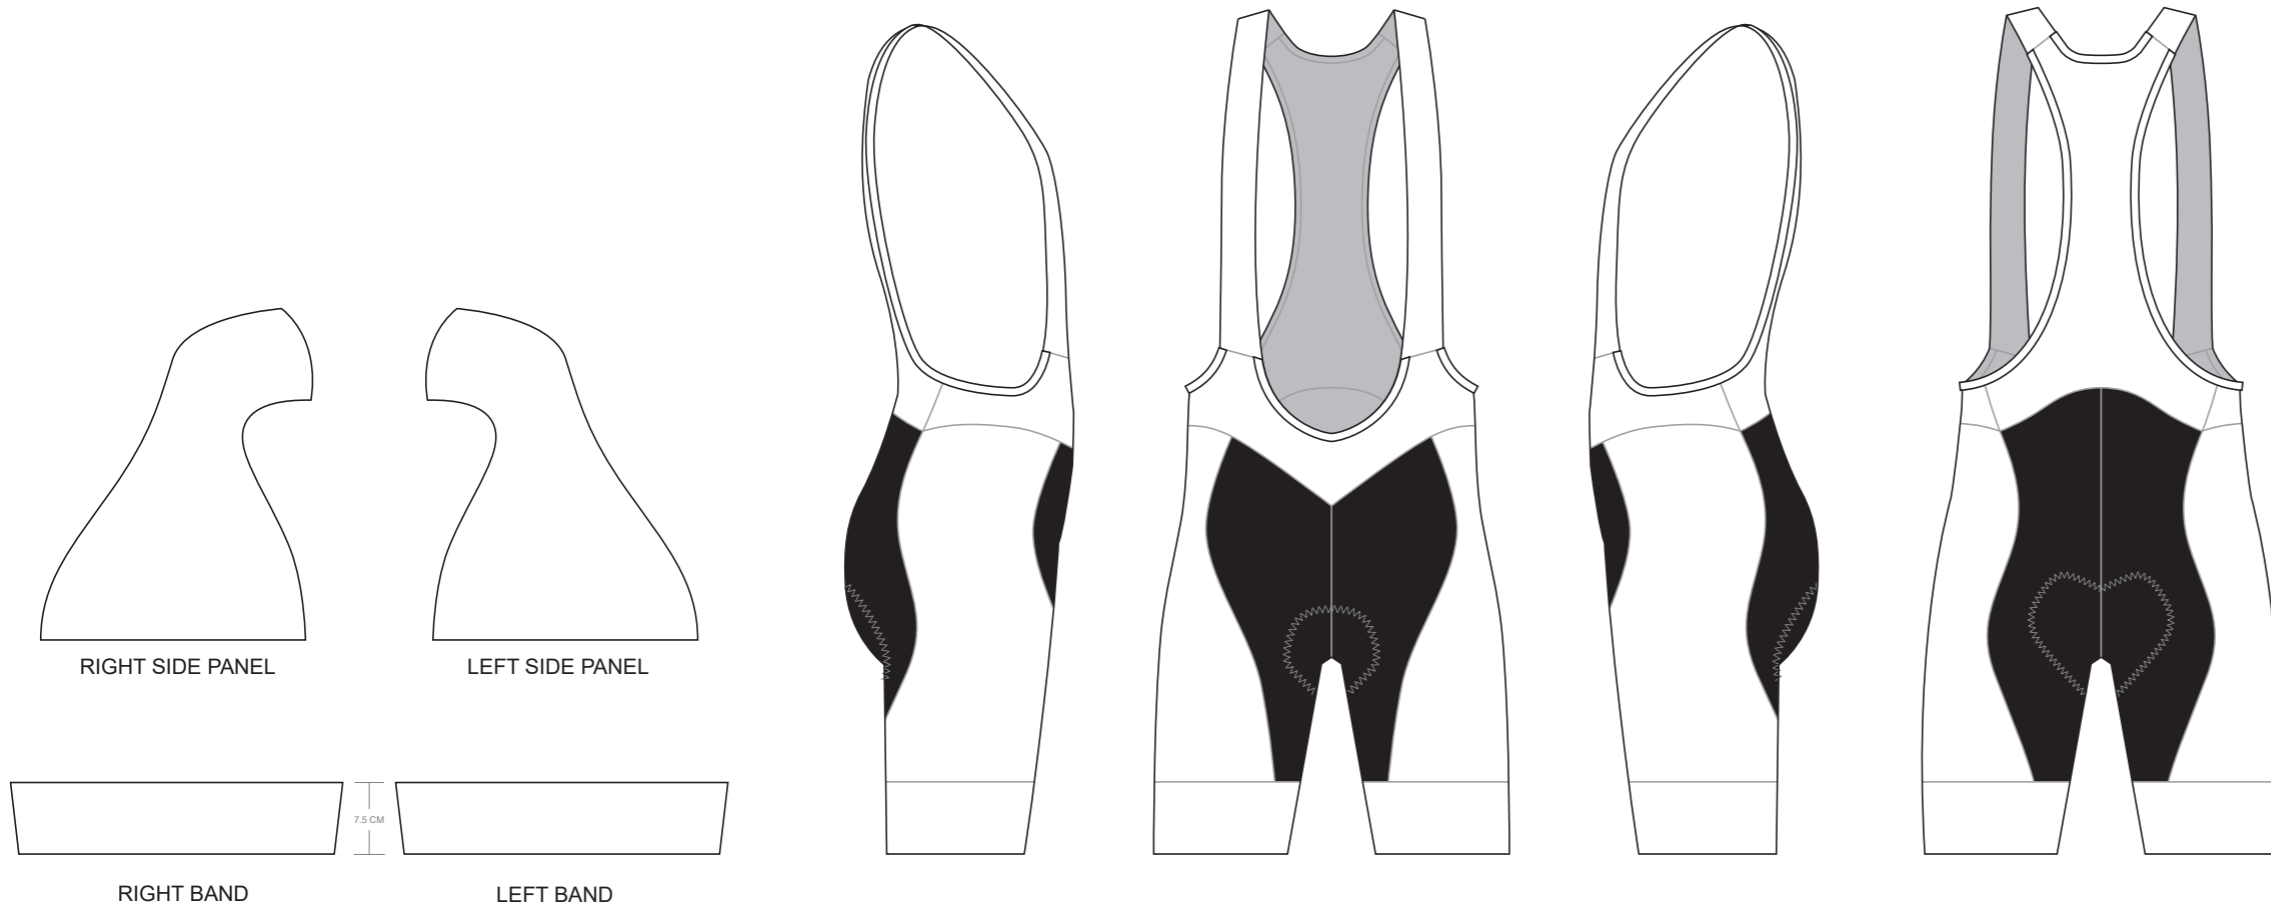

KBA009 Cycling Bib Shorts