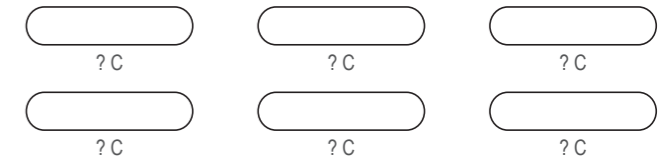

# KBA001 Cycling Bib Shorts

RIGHT SIDE PANEL

LEFT SIDE PANEL

RIGHT BAND

LEFT BAND

BIB BINDING

COLORS USED (PMS / CMYK):