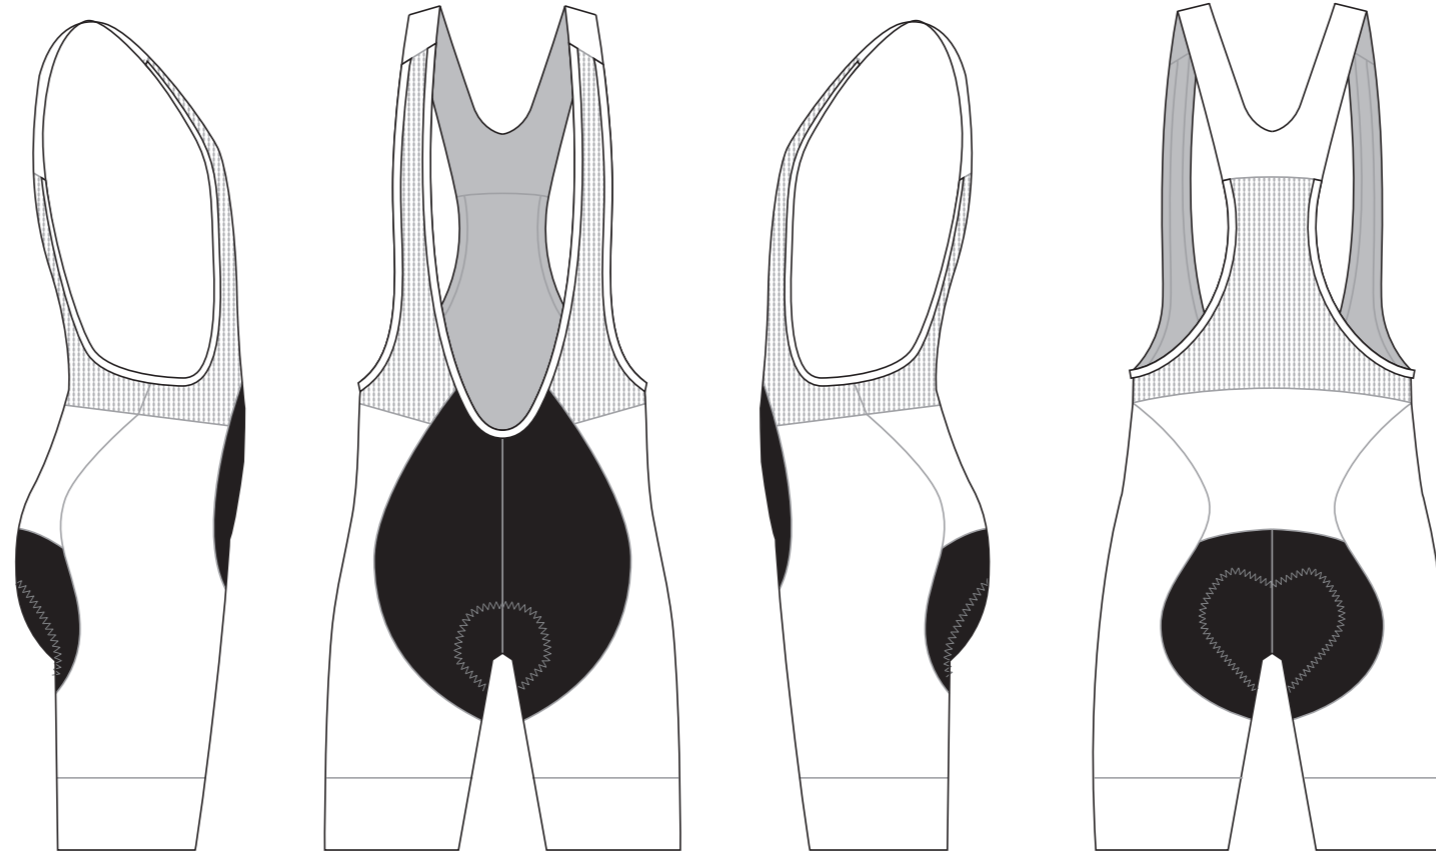

# KBA025 Cycling Bib Shorts

RIGHT SIDE PANEL

LEFT SIDE PANEL

RIGHT BAND

LEFT BAND

BIB BINDING

COLORS USED (PMS / CMYK):

? C