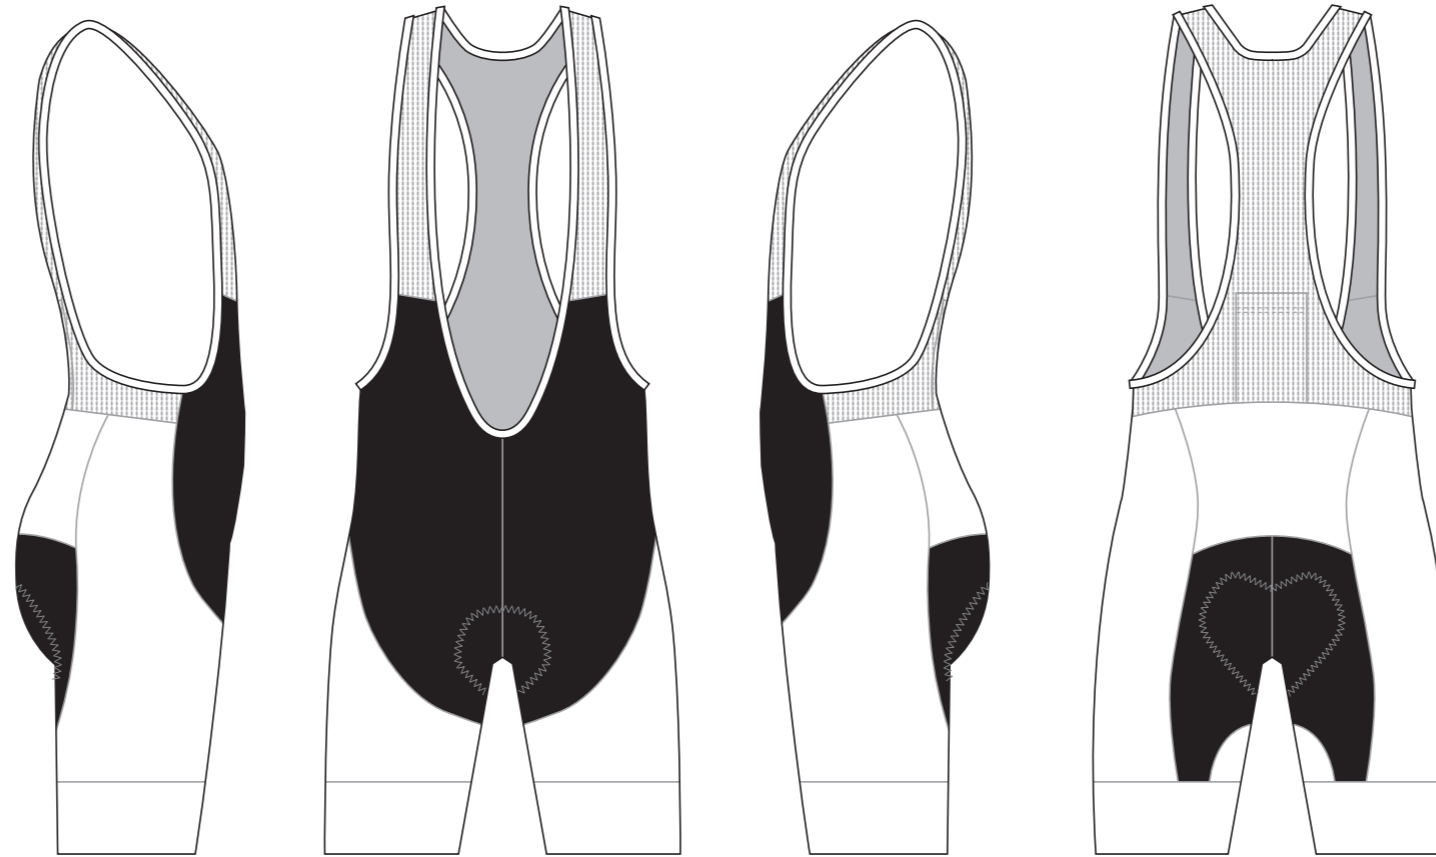

# KBA001 Cycling Bib Shorts

RIGHT SIDE PANEL

LEFT SIDE PANEL

RIGHT BAND

LEFT BAND

BIB BINDING

COLORS USED (PMS / CMYK):