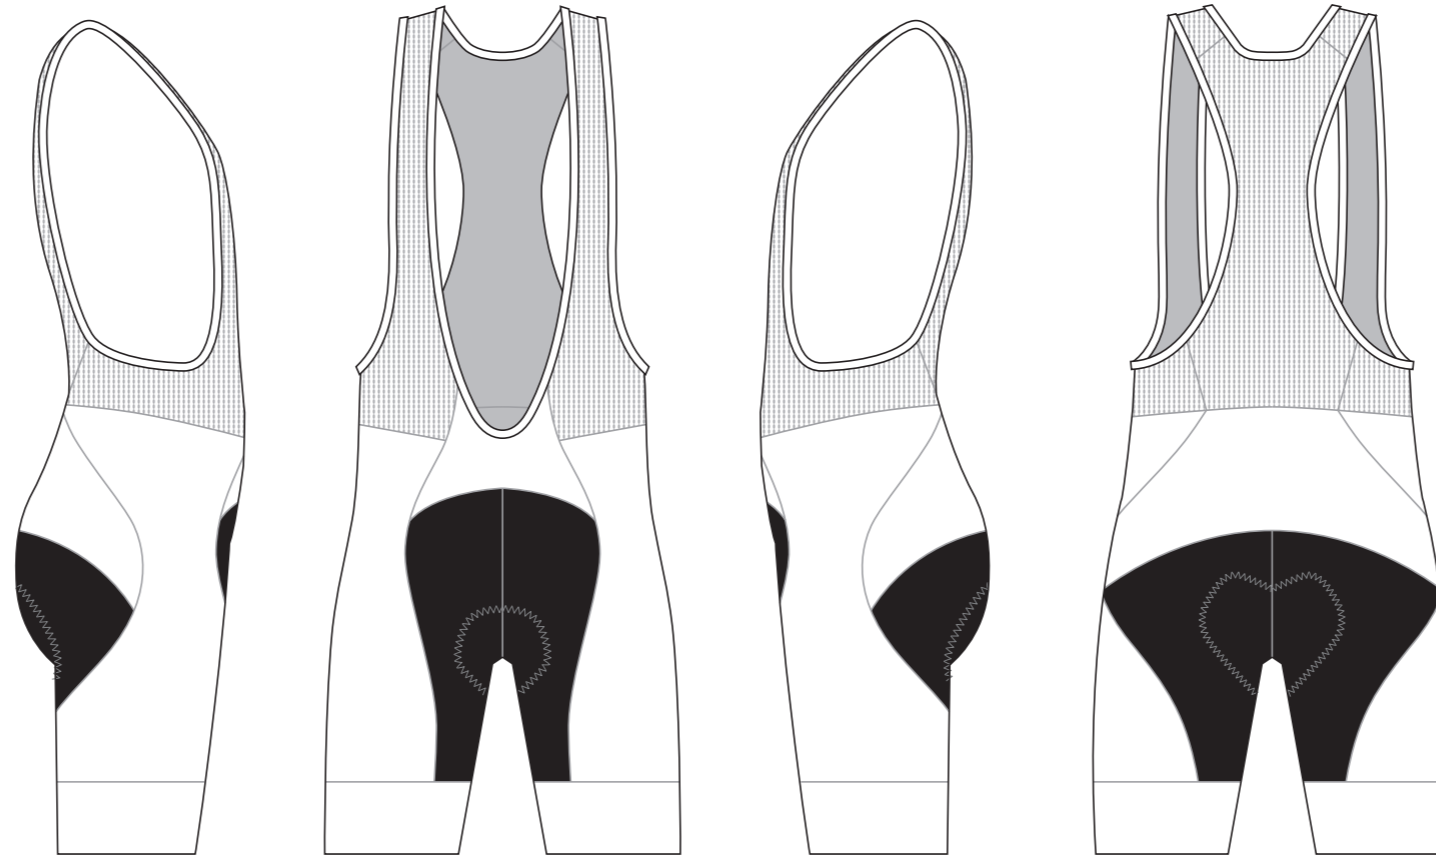

# KBA020 Cycling Bib Shorts

RIGHT SIDE PANEL

LEFT SIDE PANEL

RIGHT BAND

LEFT BAND

BIB BINDING

COLORS USED (PMS / CMYK):

? C