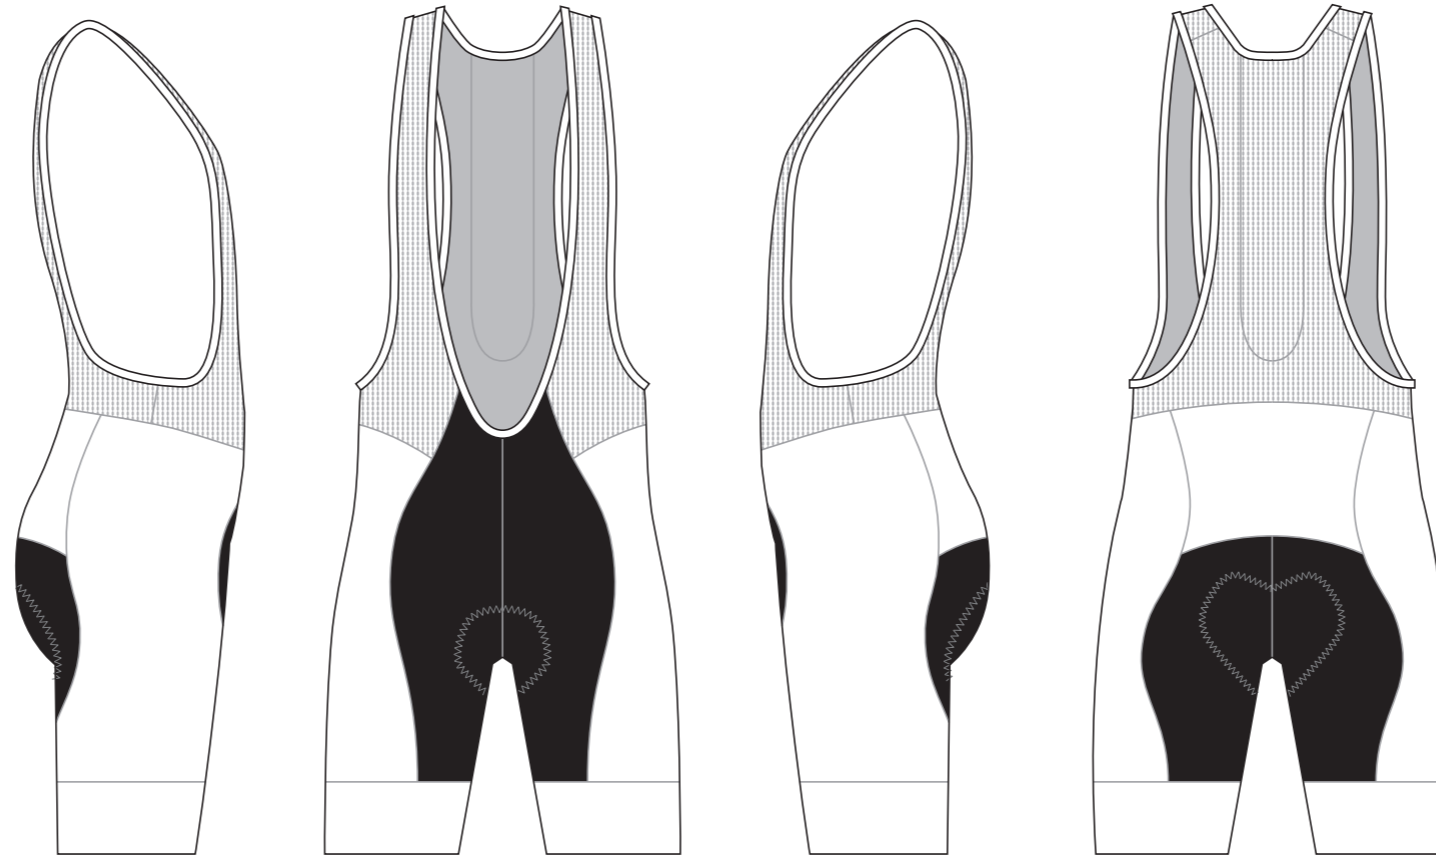

KBA011 Cycling Bib Shorts