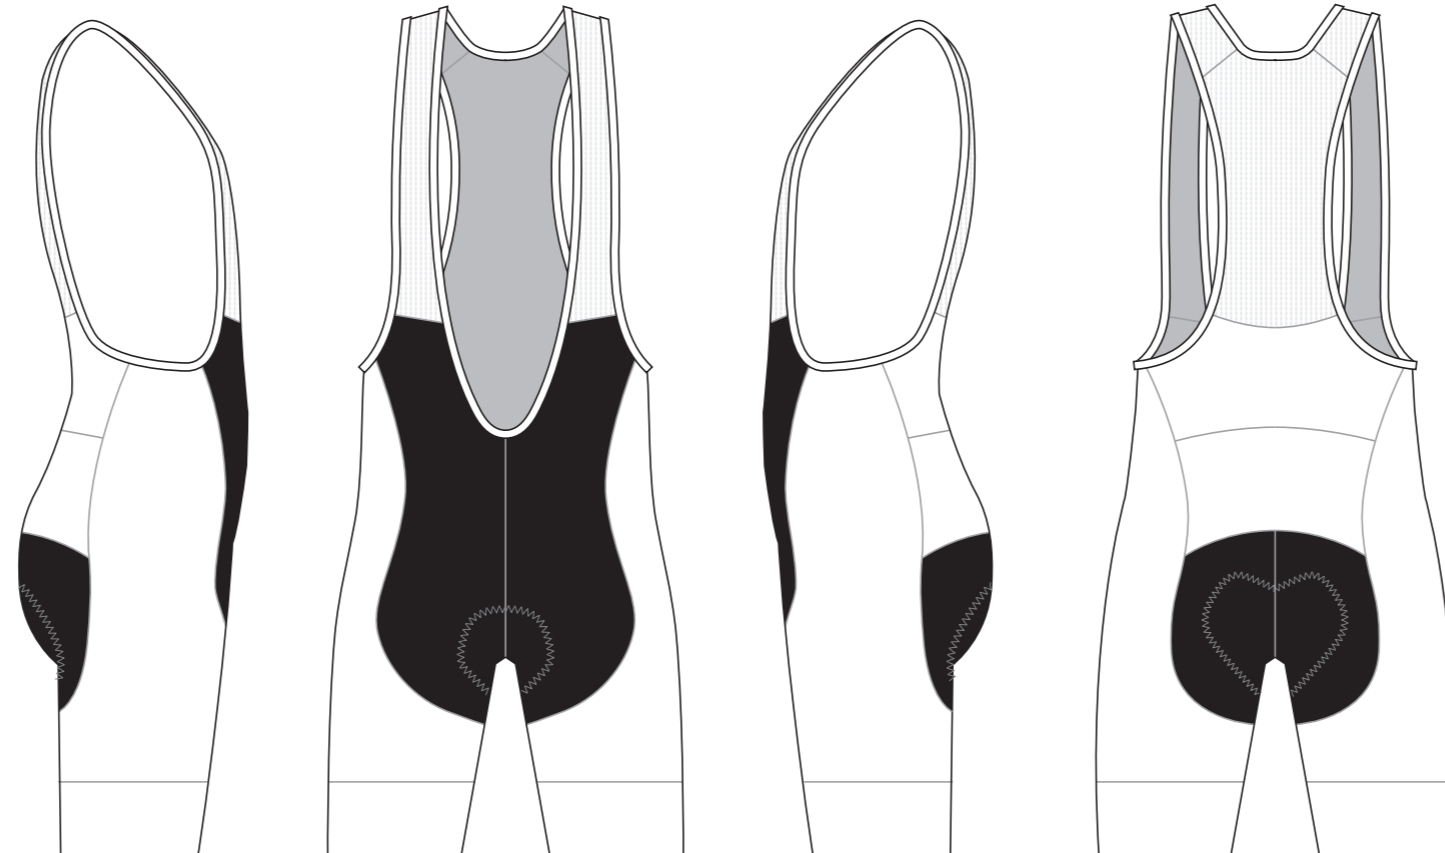

# KBA003 Cycling Bib Shorts

RIGHT SIDE PANEL

LEFT SIDE PANEL

RIGHT BAND

LEFT BAND

BIB BINDING