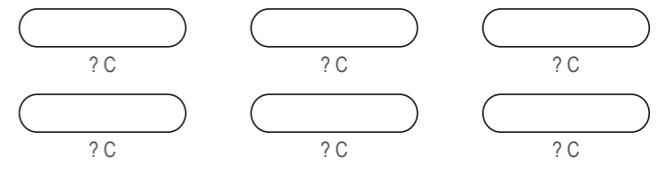

COLORS USED (PMS / CMYK):