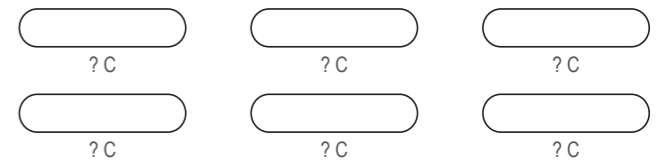

COLORS USED (PMS / CMYK):