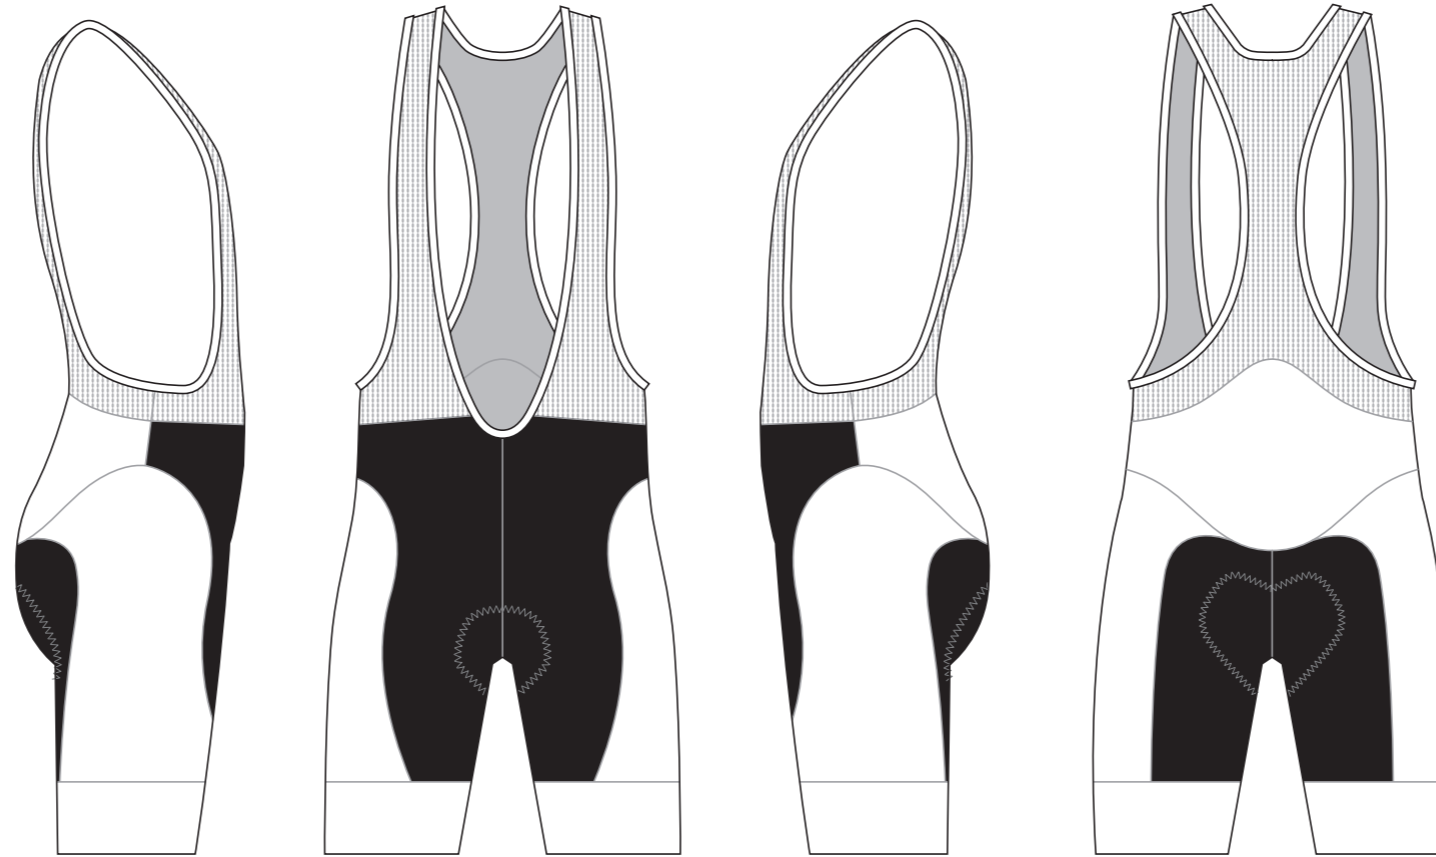

# KBA016 Cycling Bib Shorts

RIGHT SIDE PANEL

LEFT SIDE PANEL

RIGHT BAND

LEFT BAND

BIB BINDING

COLORS USED (PMS / CMYK):

? C