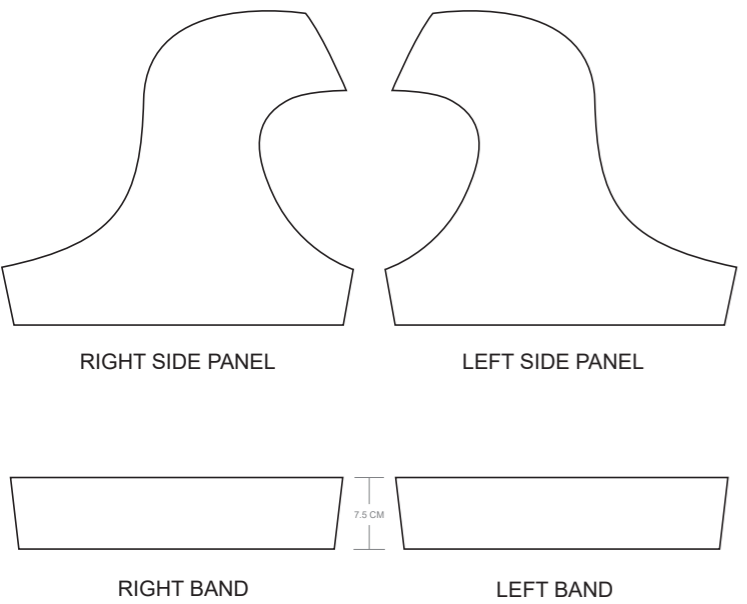

KBA004 Cycling Bib Shorts