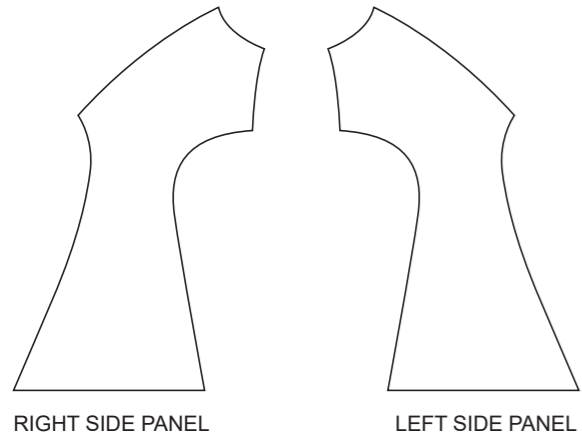

KBA010 Cycling Bib Shorts