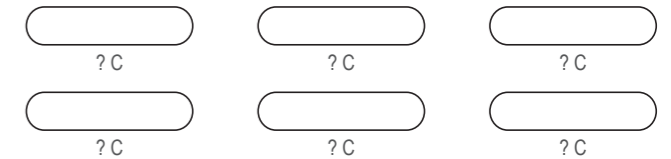

COLORS USED (PMS / CMYK):