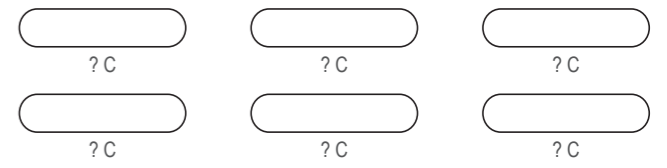

COLORS USED (PMS / CMYK):