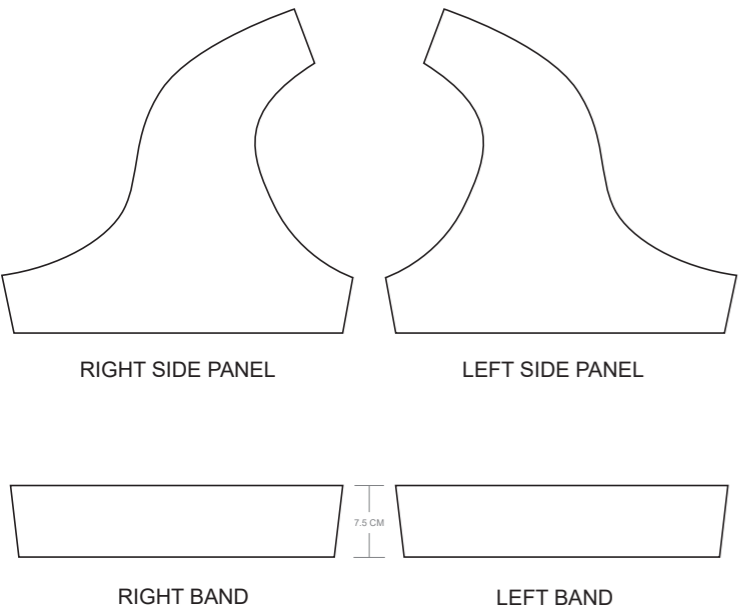

KBA002 Cycling Bib Shorts