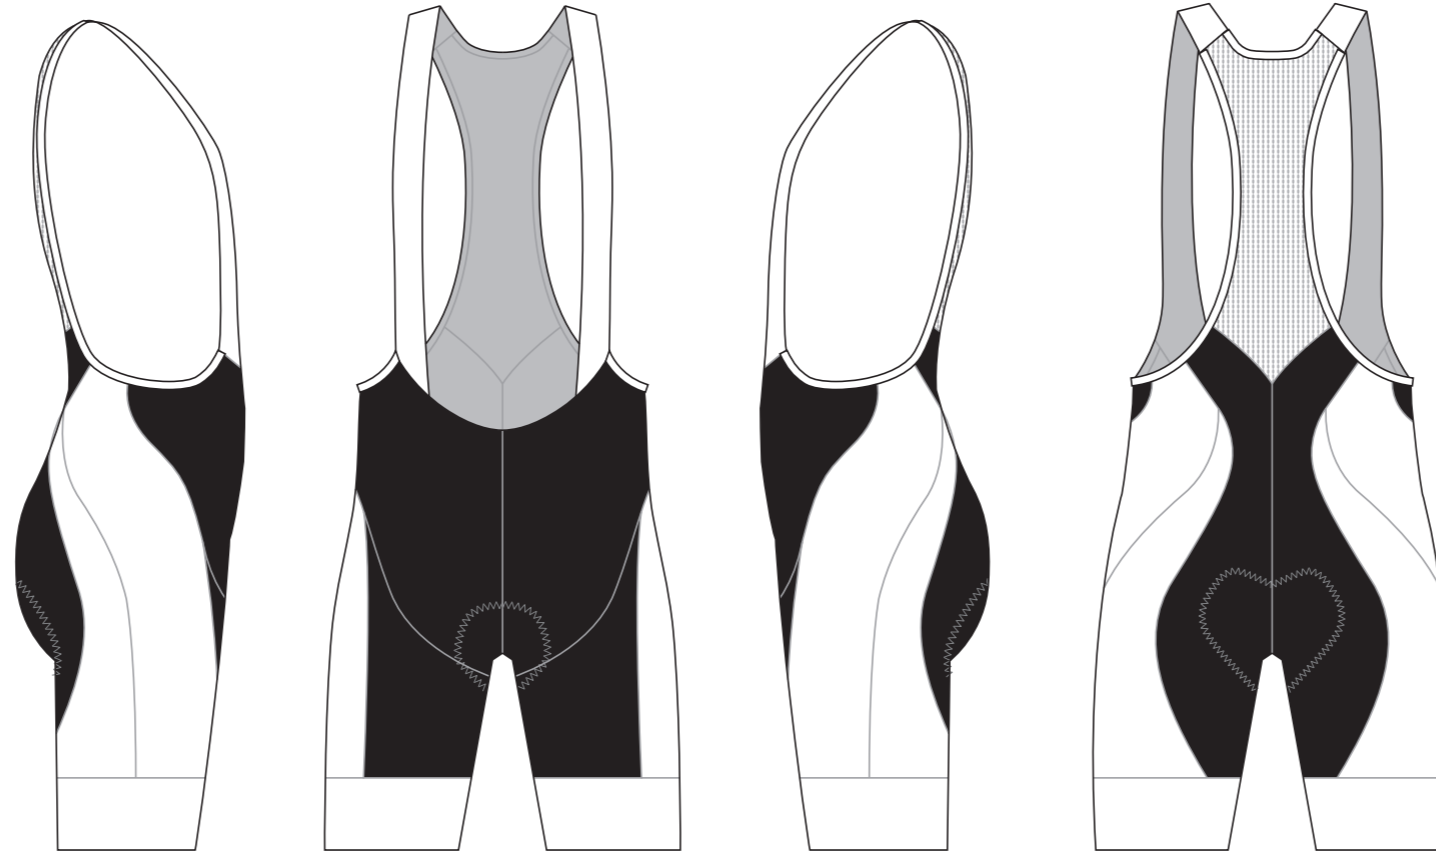

KBA013 Cycling Bib Shorts