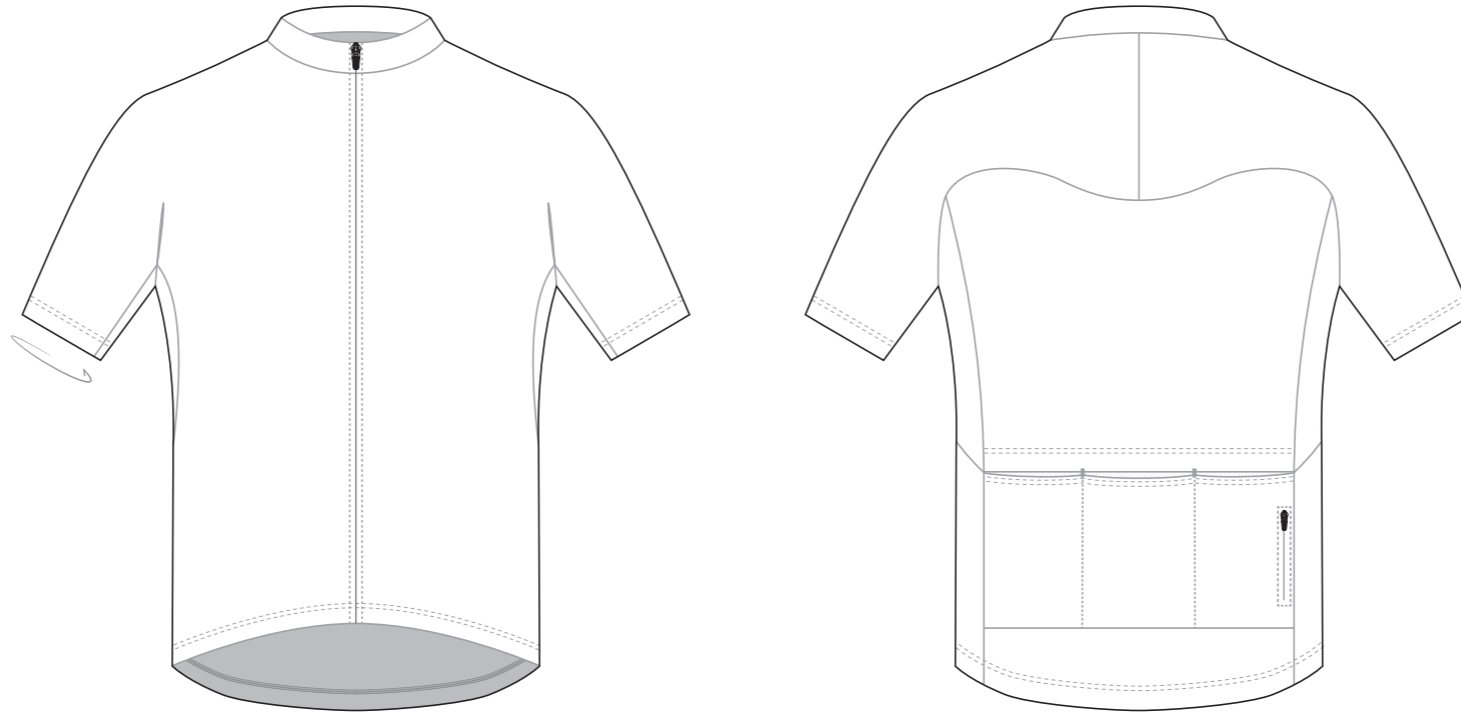

KA017 Short Sleeve Cycling Jersey