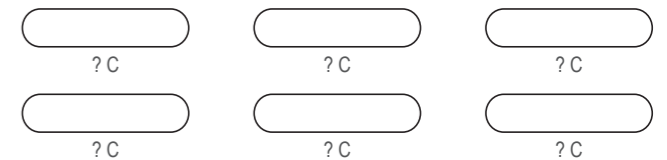

COLORS USED (PMS / CMYK):