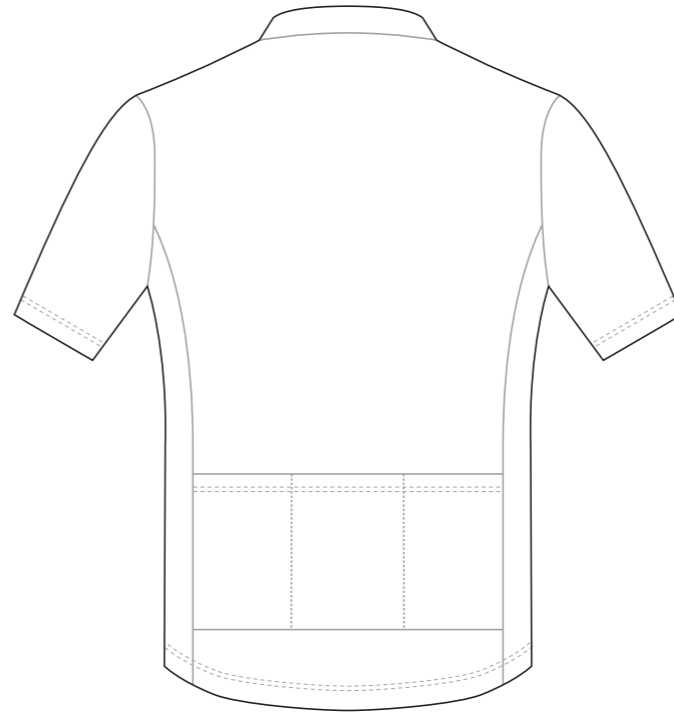

COLLAR

Logo reads with the arrow ↑

Logo reads with the arrow ↓

RIGHT SIDE PANEL

LEFT SIDE PANEL

RIGHT SLEEVE

LEFT SLEEVE

COLORS USED (PMS / CMYK):