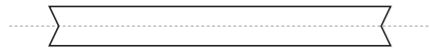

📱 [f](#) [t](#) [i](#) [limkooapparel](#)

KA022 Short Sleeve Cycling Jersey

Women's Specific Cut

COLORS USED (PMS / CMYK):

✉ sales@limkoo.com

📘 🐦 📷 limkooapparel

KA023 Short Sleeve Cycling Jersey

COLLAR

Logo reads with the arrow ↑

Logo reads with the arrow ↓

RIGHT SIDE PANEL

LEFT SIDE PANEL

RIGHT SLEEVE

LEFT SLEEVE

COLORS USED (PMS / CMYK):

? C