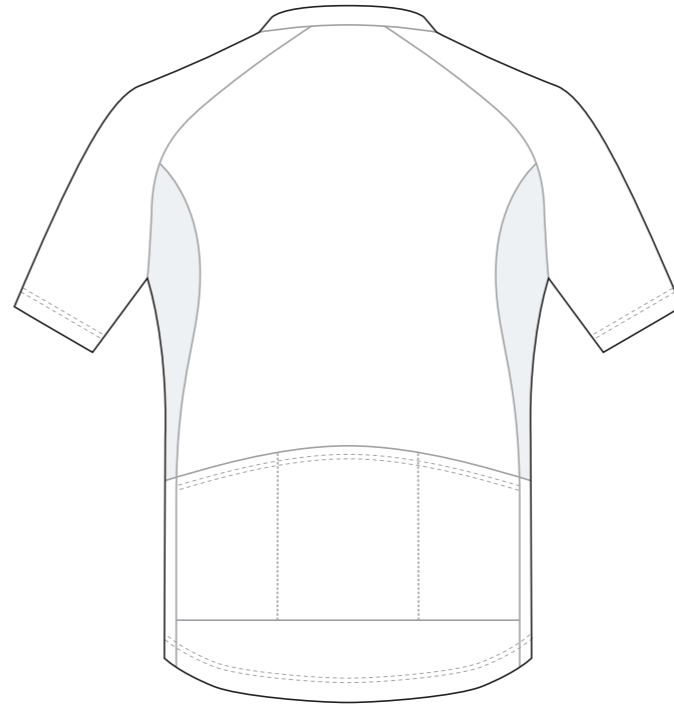

KA014 Short Sleeve Cycling Jersey