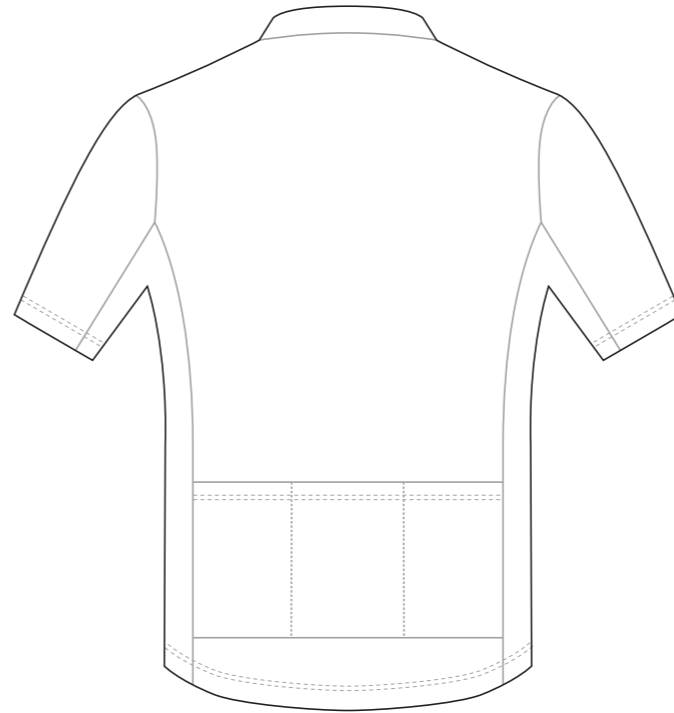

KA001 Short Sleeve Cycling Jersey

COLLAR

RIGHT SLEEVE

LEFT SLEEVE

RIGHT SIDE PANEL

Logo reads with the arrow ↑

LEFT SIDE PANEL

Logo reads with the arrow ↓

Women's Specific Cut

COLLAR

RIGHT SLEEVE

LEFT SLEEVE

RIGHT SIDE PANEL

LEFT SIDE PANEL

COLORS USED (PMS / CMYK):

? C