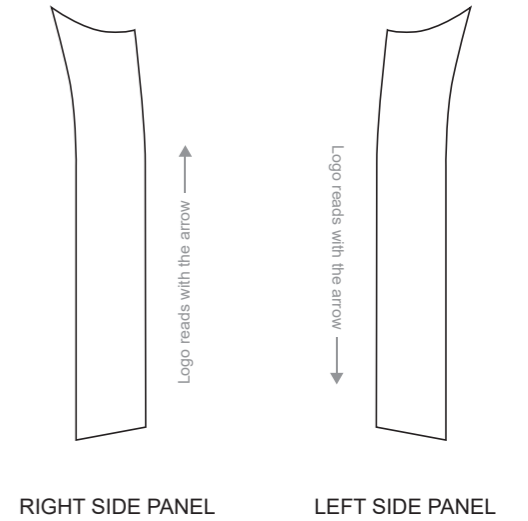

KA016 Short Sleeve Cycling Jersey