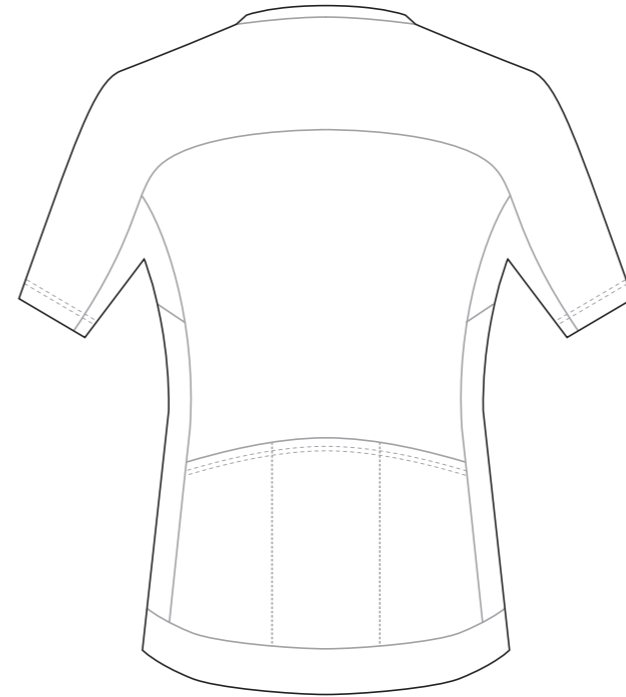

COLORS USED (PMS / CMYK):

✉ sales@limkoo.com

[f](#) [t](#) [@](#) [limkooapparel](#)

KA025 Short Sleeve Cycling Jersey

Women's Specific Cut

COLLAR

RIGHT SIDE PANEL

LEFT SIDE PANEL