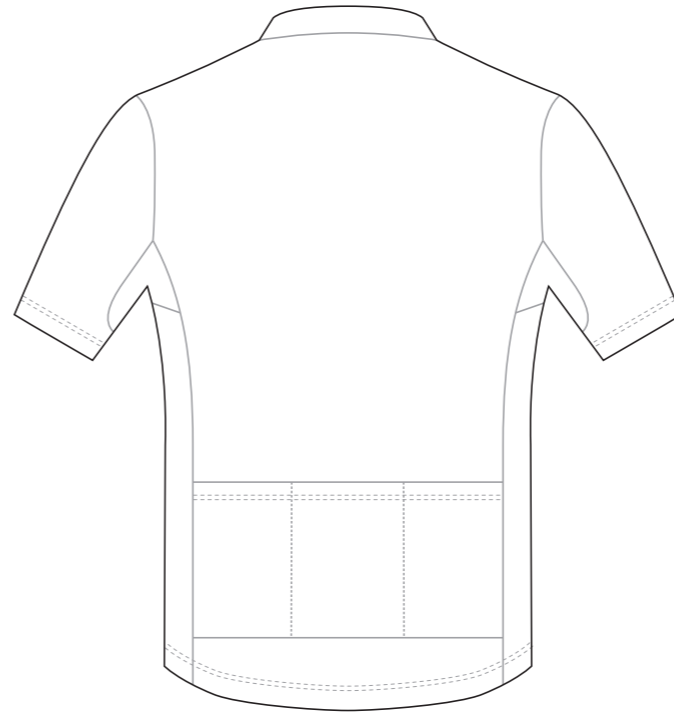

Women's Specific Cut

COLORS USED (PMS / CMYK):

✉ sales@limkoo.com

📘 🐦 📷 limkooapparel

KA020 Short Sleeve Cycling Jersey

COLLAR

RIGHT SLEEVE

LEFT SLEEVE