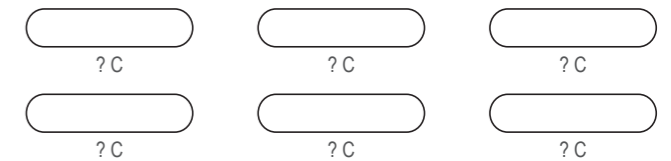

COLORS USED (PMS / CMYK):