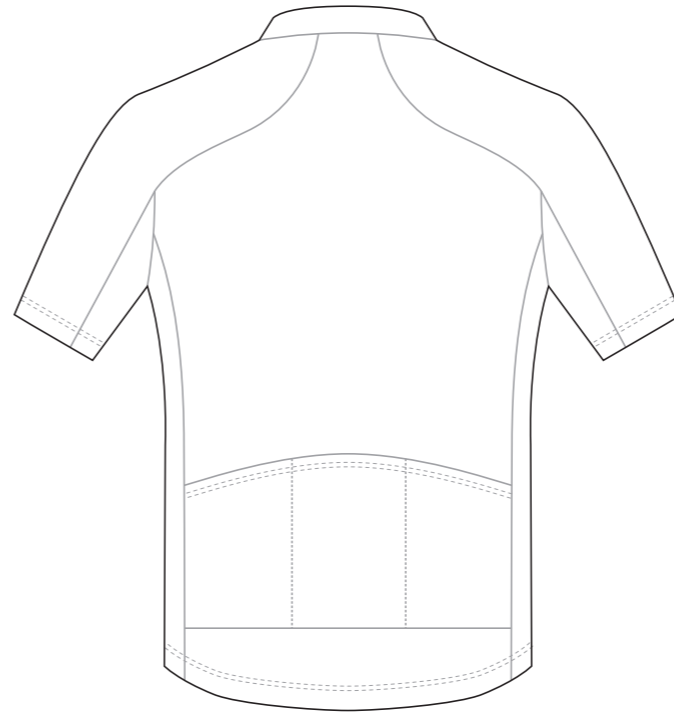

KA018 Short Sleeve Cycling Jersey

COLLAR

RIGHT SLEEVE

LEFT SLEEVE

RIGHT SIDE PANEL

Logo reads with the arrow ↑

LEFT SIDE PANEL

Logo reads with the arrow ↓