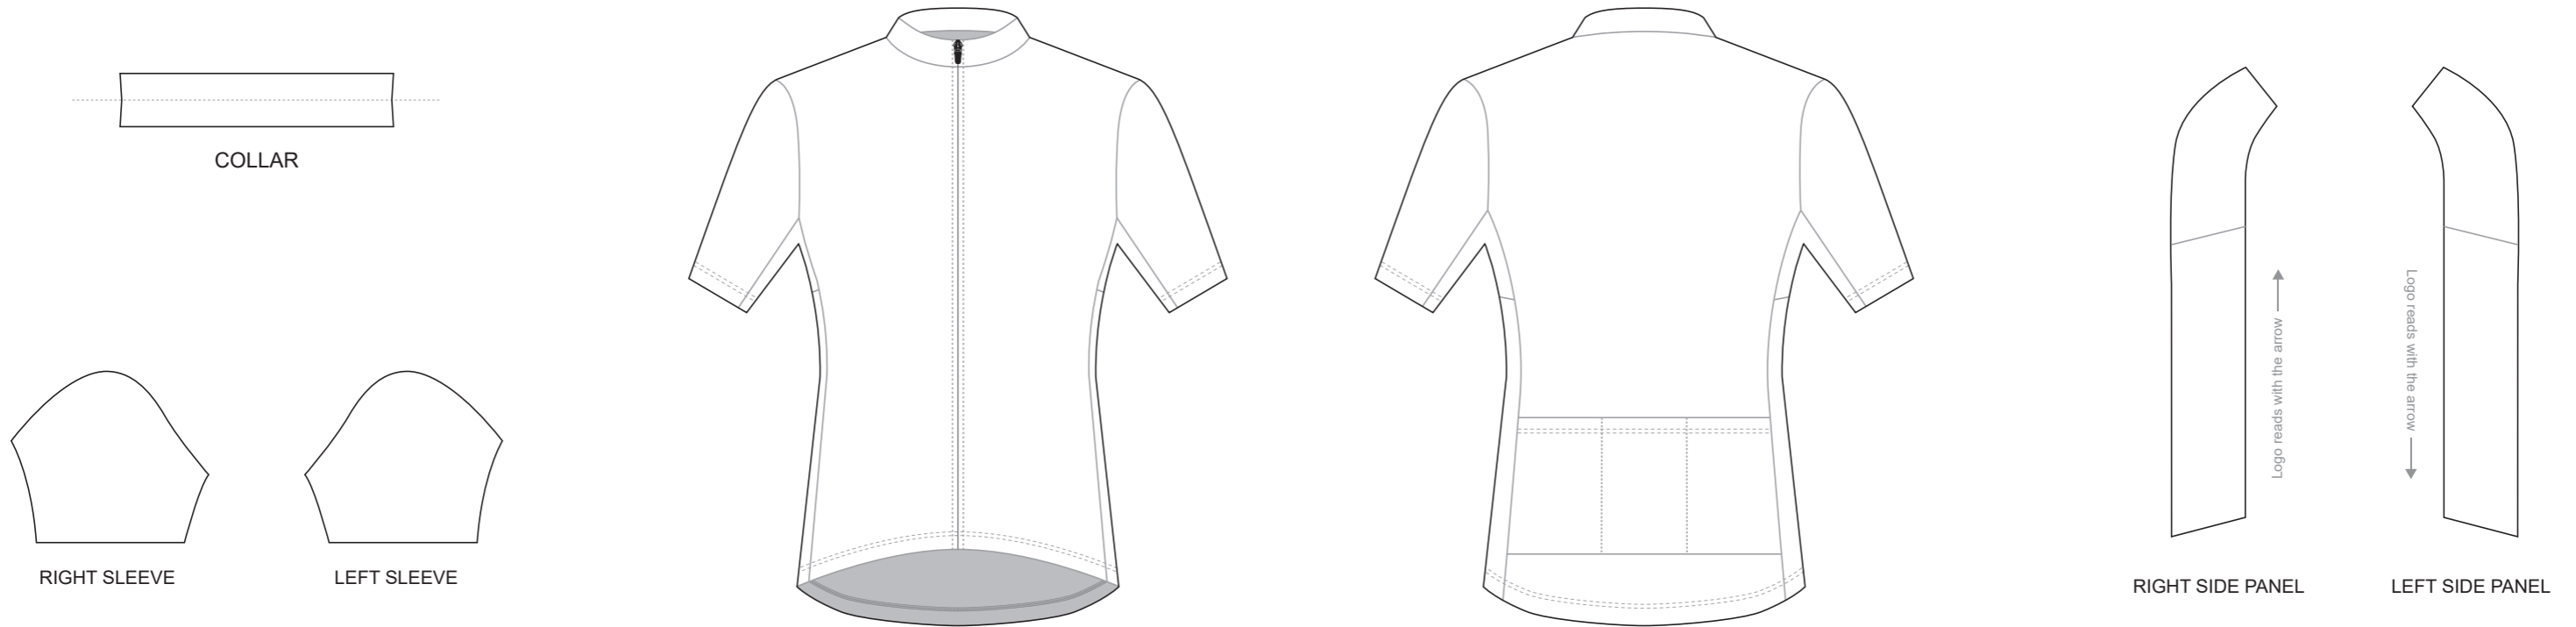

KA004 Short Sleeve Cycling Jersey

Women's Specific Cut