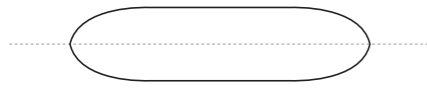

KA010 Short Sleeve Cycling Jersey

Women's Specific Cut

COLLAR