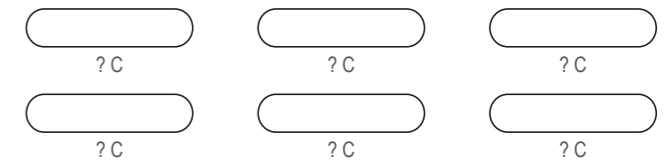

COLORS USED (PMS / CMYK):