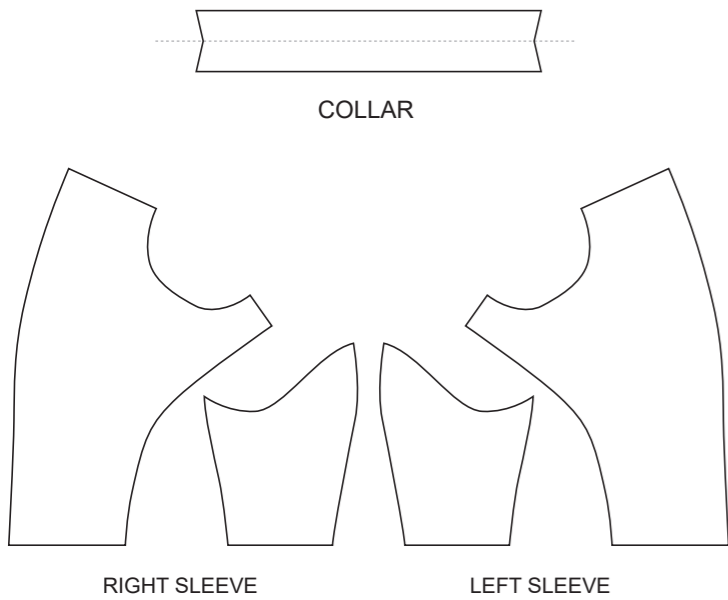

KA016 Short Sleeve Cycling Jersey