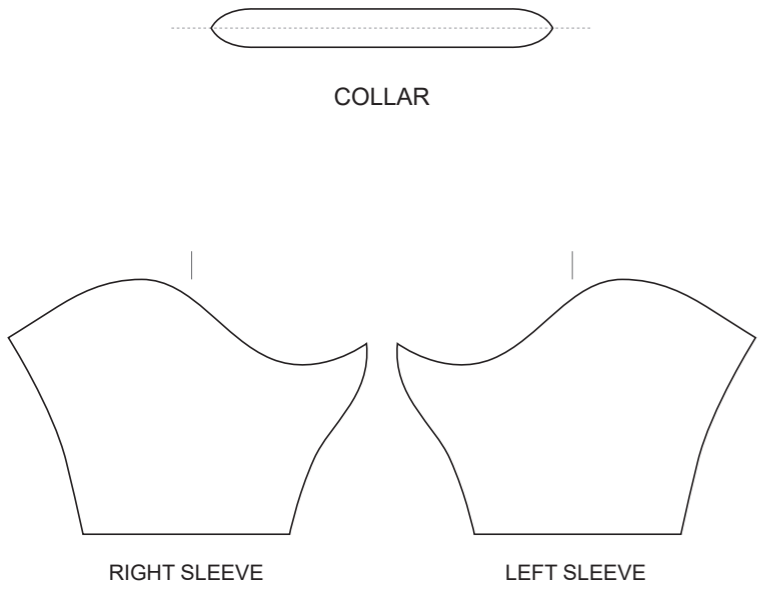

KA024 Short Sleeve Cycling Jersey