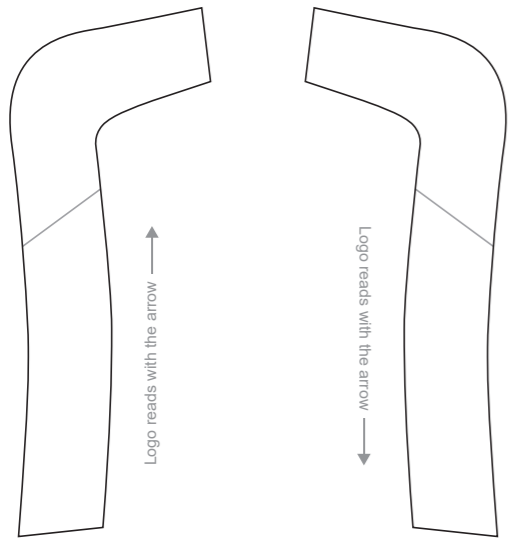

COLORS USED (PMS / CMYK):

✉ sales@limkoo.com

[f](#) [t](#) [@](#) [limkooapparel](#)

KA025 Short Sleeve Cycling Jersey

Women's Specific Cut

COLLAR

RIGHT SIDE PANEL

LEFT SIDE PANEL