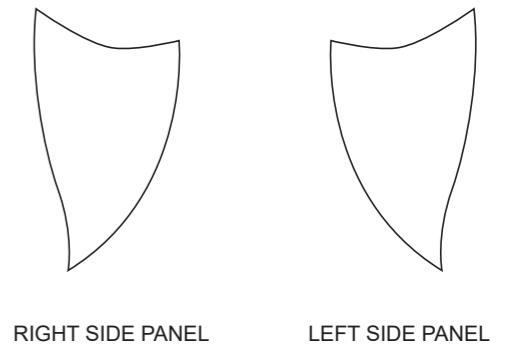

KA017 Short Sleeve Cycling Jersey