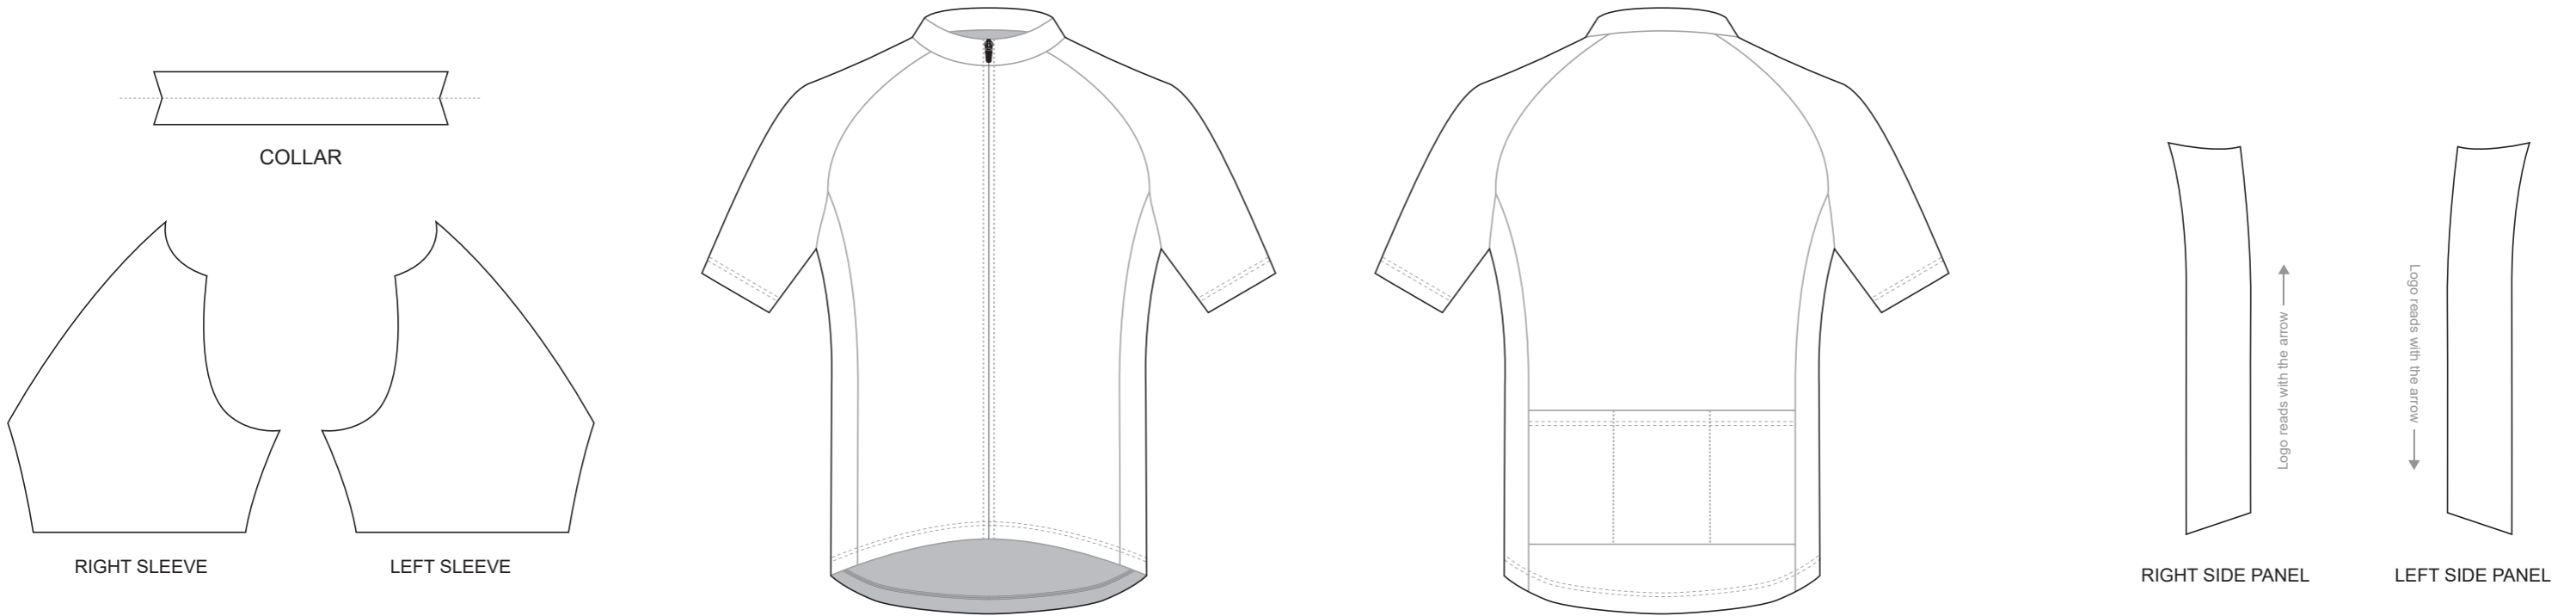

KA007 Short Sleeve Cycling Jersey