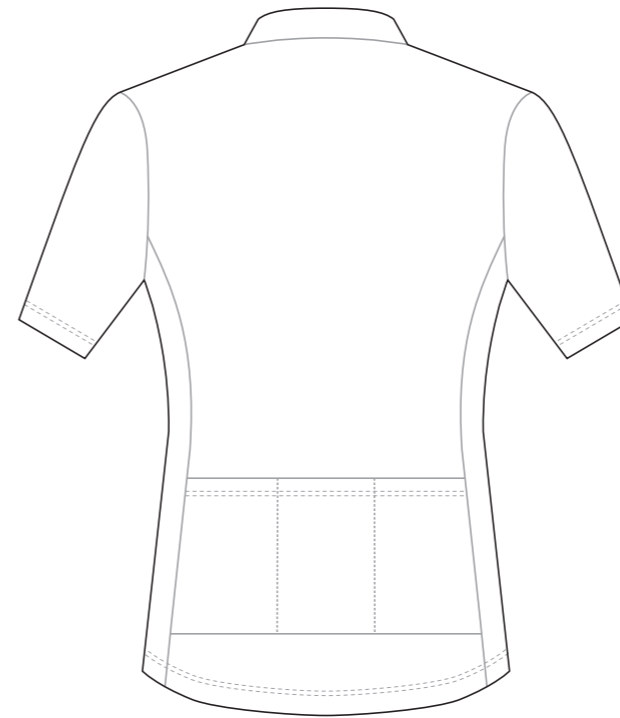

COLORS USED (PMS / CMYK):

KA010 Short Sleeve Cycling Jersey

Women's Specific Cut

COLLAR

RIGHT SLEEVE

LEFT SLEEVE

RIGHT SIDE PANEL

Logo reads with the arrow ↑