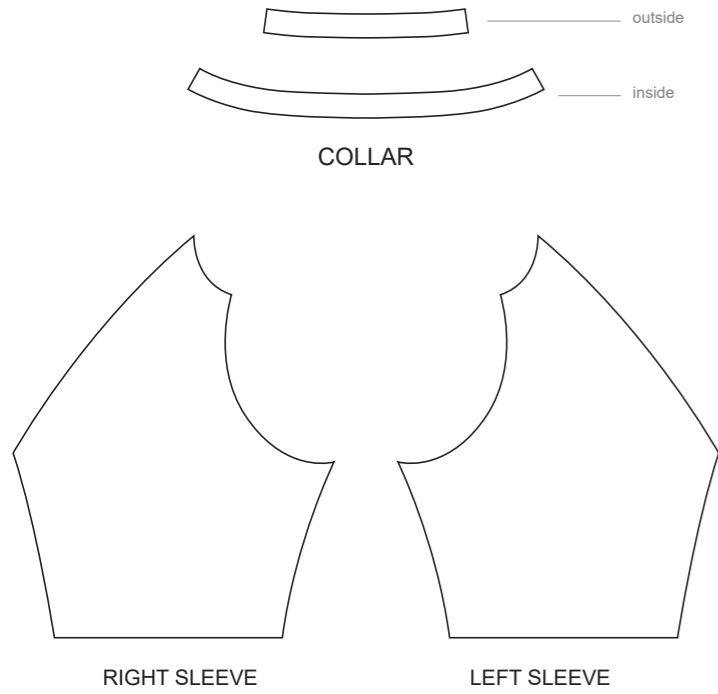

KA014 Short Sleeve Cycling Jersey