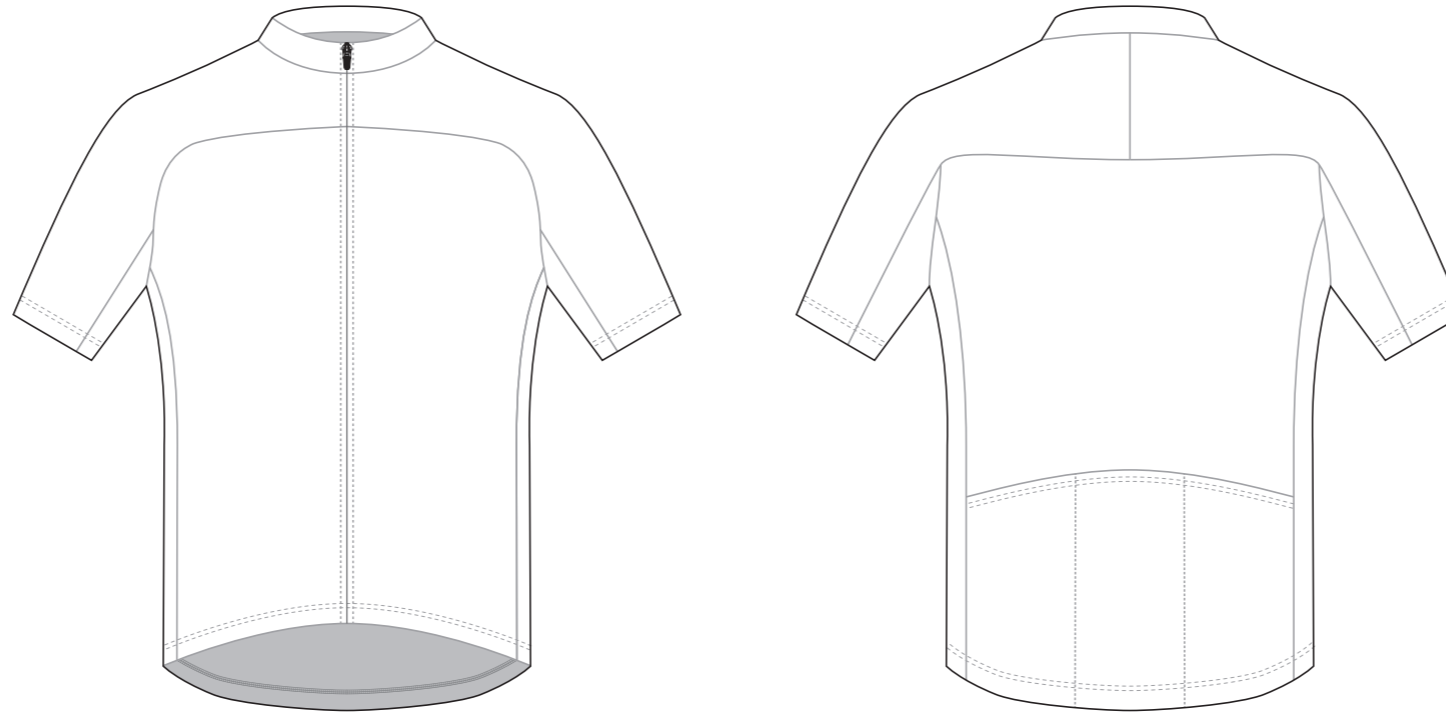

KA016 Short Sleeve Cycling Jersey