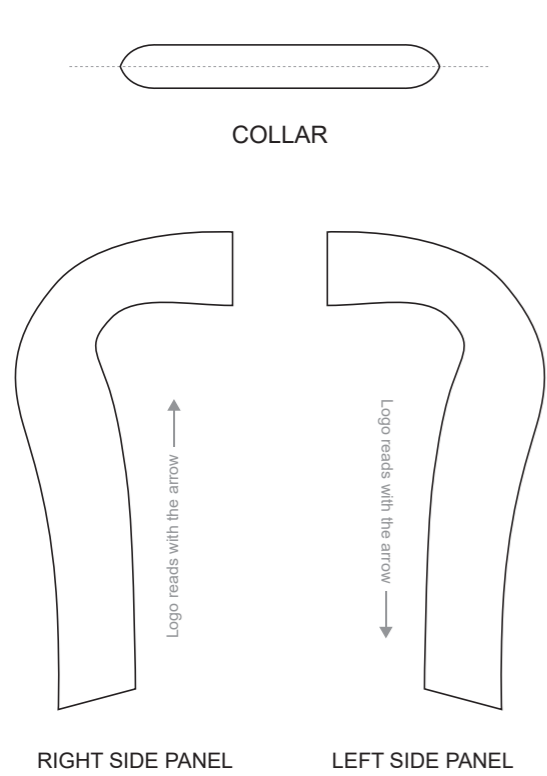

KA011 Short Sleeve Cycling Jersey