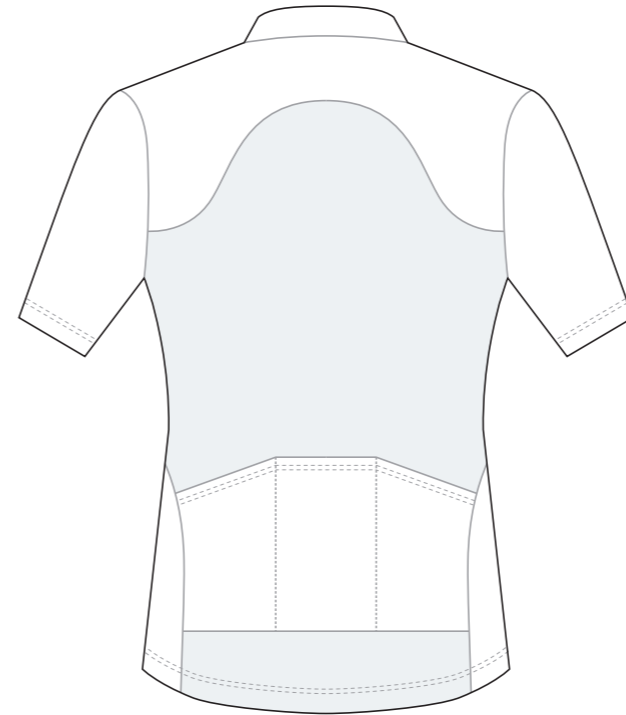

? C

? C

? C

KA021 Short Sleeve Cycling Jersey

Women's Specific Cut

COLLAR

RIGHT SLEEVE

LEFT SLEEVE