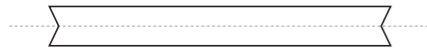

KA006 Short Sleeve Cycling Jersey

COLLAR