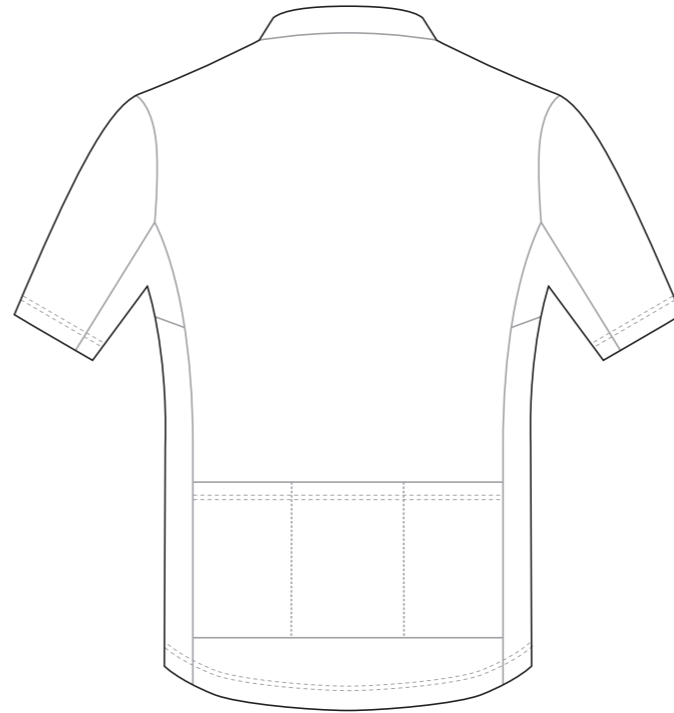

Women's Specific Cut

COLLAR

RIGHT SLEEVE

LEFT SLEEVE

RIGHT SIDE PANEL

LEFT SIDE PANEL

COLORS USED (PMS / CMYK):

? C

COLLAR

RIGHT SLEEVE

LEFT SLEEVE

RIGHT SIDE PANEL

Logo reads with the arrow ↑

LEFT SIDE PANEL

Logo reads with the arrow ↓

COLORS USED (PMS / CMYK):