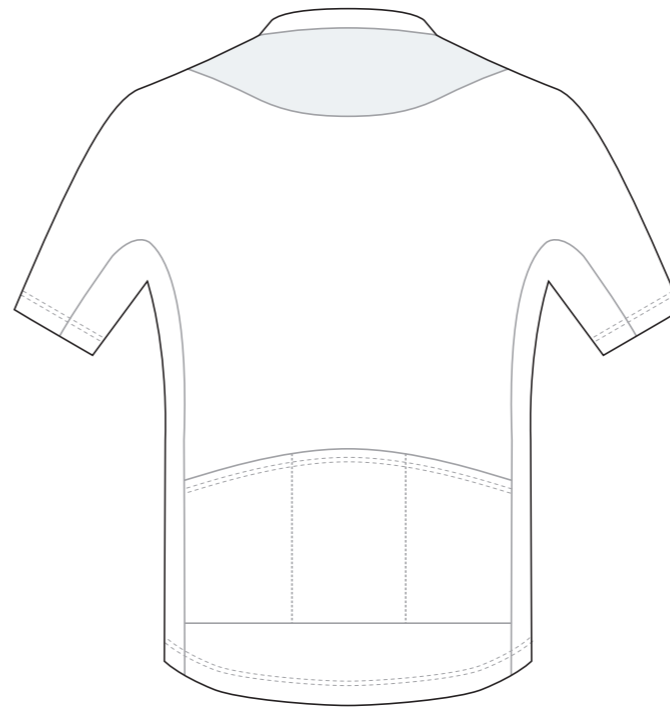

KA011 Short Sleeve Cycling Jersey