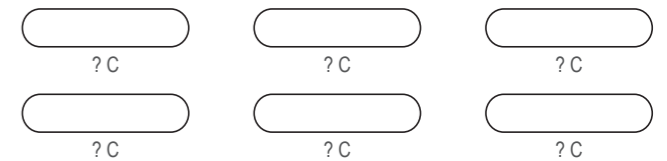

COLORS USED (PMS / CMYK):