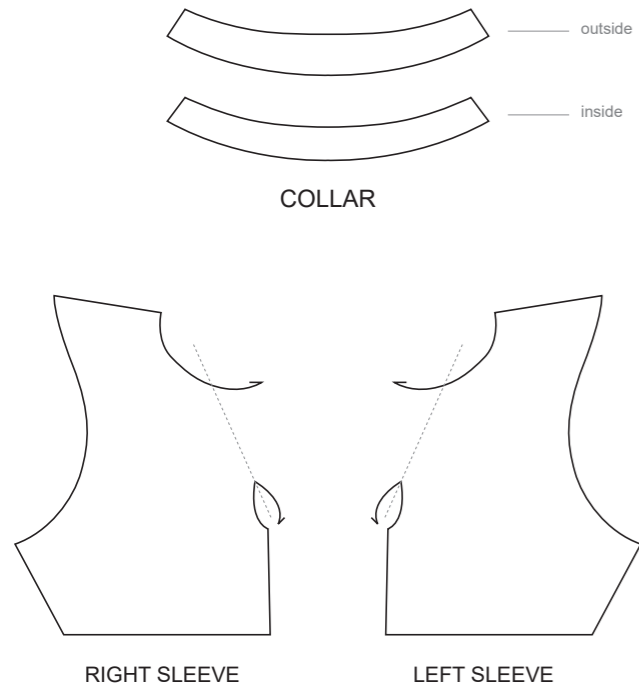

KA017 Short Sleeve Cycling Jersey