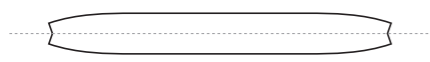

COLORS USED (PMS / CMYK):

✉ sales@limkoo.com

[f](#) [t](#) [@](#) [limkooapparel](#)

KA025 Short Sleeve Cycling Jersey

Women's Specific Cut

COLLAR

RIGHT SIDE PANEL

LEFT SIDE PANEL