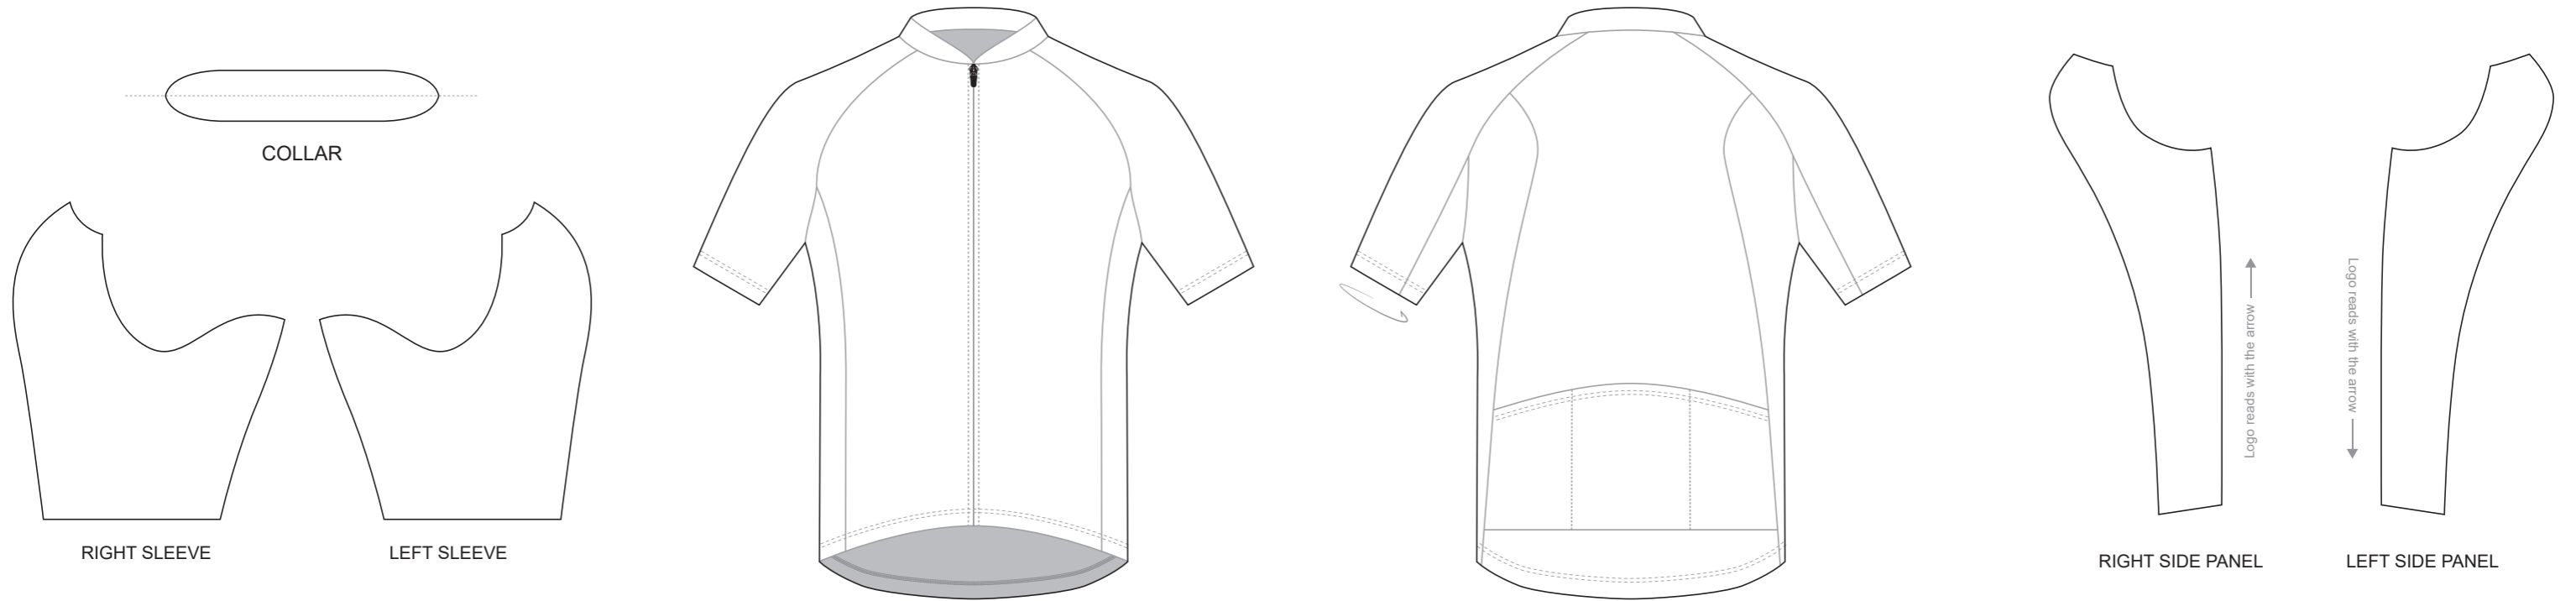

KA012 Short Sleeve Cycling Jersey