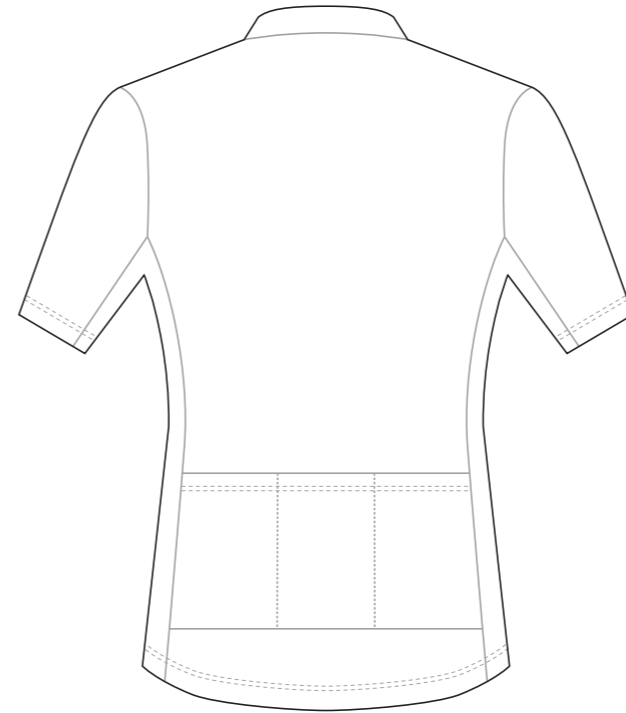

Women's Specific Cut

COLLAR

RIGHT SLEEVE

LEFT SLEEVE

RIGHT SIDE PANEL

LEFT SIDE PANEL

COLORS USED (PMS / CMYK):

? C