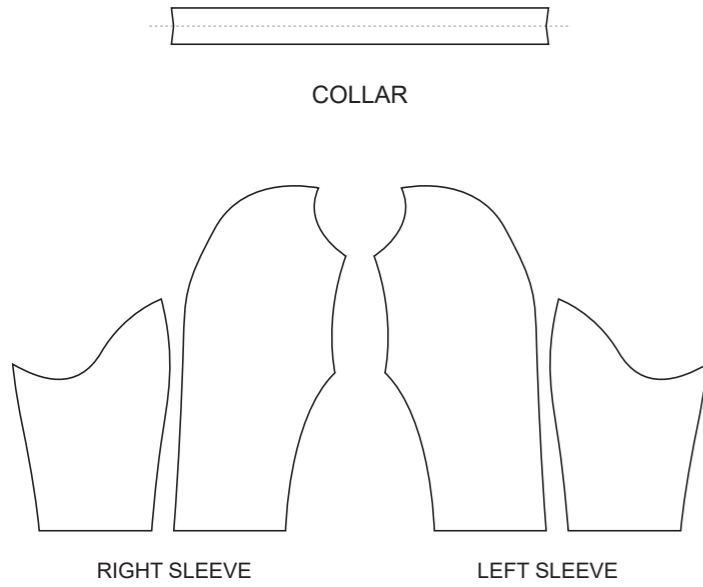

📱🐦📷 limkooapparel

KAC003 Short Sleeve Cycling Jersey

(4.5 cm Elastic Band at Rear and Side Panels)

COLLAR

RIGHT SLEEVE

LEFT SLEEVE

RIGHT SIDE PANEL

LEFT SIDE PANEL

📘 🐦 📷 [limkooapparel](#)

KAC004 Short Sleeve Cycling Jersey

(4.5 cm Elastic Band at Rear and Side Panels)

Women's Specific Cut

COLORS USED (PMS / CMYK):

sales@limkoo.com

limkooapparel

KAC007 Short Sleeve Cycling Jersey

(4.5 cm Elastic Band at Rear and Side Panels)

COLLAR

Logo reads with the arrow ↑

Logo reads with the arrow ↓

RIGHT SIDE PANEL

LEFT SIDE PANEL

RIGHT SLEEVE

LEFT SLEEVE