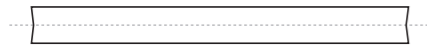

LEFT SIDE PANEL

COLORS USED (PMS / CMYK):

? C

? C

? C

? C

? C

? C

KAC002 Short Sleeve Cycling Jersey

(4.5 cm Elastic Band at Rear and Side Panels)

Women's Specific Cut

COLLAR

RIGHT SLEEVE

LEFT SLEEVE

RIGHT SIDE PANEL

LEFT SIDE PANEL