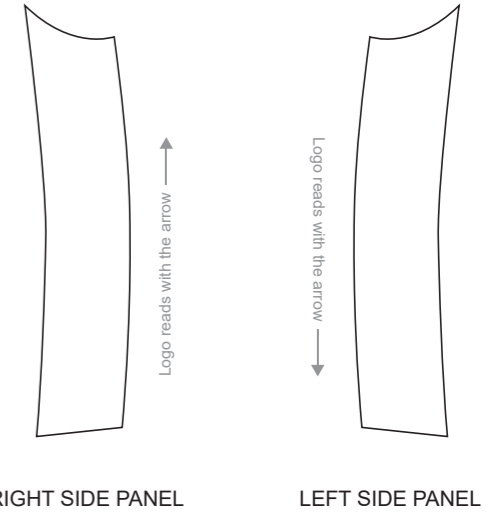

KAC004 Short Sleeve Cycling Jersey

(4.5 cm Elastic Band at Rear and Side Panels)

Women's Specific Cut