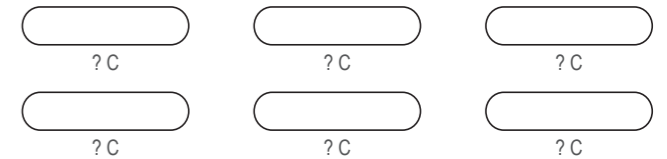

📘 🐦 📷 [limkooapparel](#)

KAC004 Short Sleeve Cycling Jersey

(4.5 cm Elastic Band at Rear and Side Panels)

Women's Specific Cut

COLORS USED (PMS / CMYK):

sales@limkoo.com

limkooapparel

KAC007 Short Sleeve Cycling Jersey

(4.5 cm Elastic Band at Rear and Side Panels)

COLLAR

Logo reads with the arrow ↑

Logo reads with the arrow ↓

RIGHT SIDE PANEL

LEFT SIDE PANEL

RIGHT SLEEVE

LEFT SLEEVE