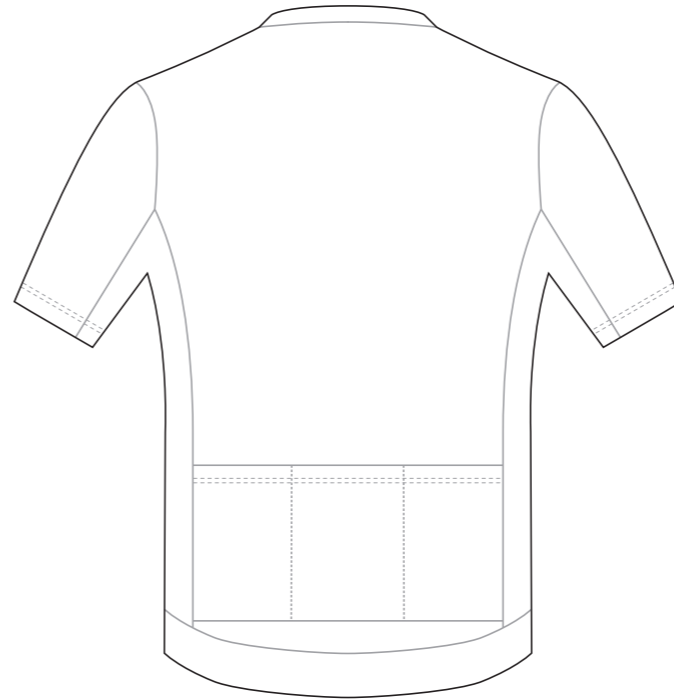

KAC001 Short Sleeve Cycling Jersey

(4.5 cm Elastic Band at Rear and Side Panels)

COLLAR

RIGHT SLEEVE

LEFT SLEEVE

Logo reads with the arrow →

RIGHT SIDE PANEL

Logo reads with the arrow ←

KAC002 Short Sleeve Cycling Jersey

(4.5 cm Elastic Band at Rear and Side Panels)

Women's Specific Cut

COLLAR

RIGHT SLEEVE

LEFT SLEEVE

RIGHT SIDE PANEL

LEFT SIDE PANEL

📱🐦📷 limkooapparel

KAC003 Short Sleeve Cycling Jersey

(4.5 cm Elastic Band at Rear and Side Panels)

COLLAR

RIGHT SLEEVE

LEFT SLEEVE

RIGHT SIDE PANEL

LEFT SIDE PANEL

(4.5 cm Elastic Band at Rear and Side Panels)

COLLAR

Logo reads with the arrow ↑

Logo reads with the arrow ↓

RIGHT SIDE PANEL

LEFT SIDE PANEL

RIGHT SLEEVE

LEFT SLEEVE