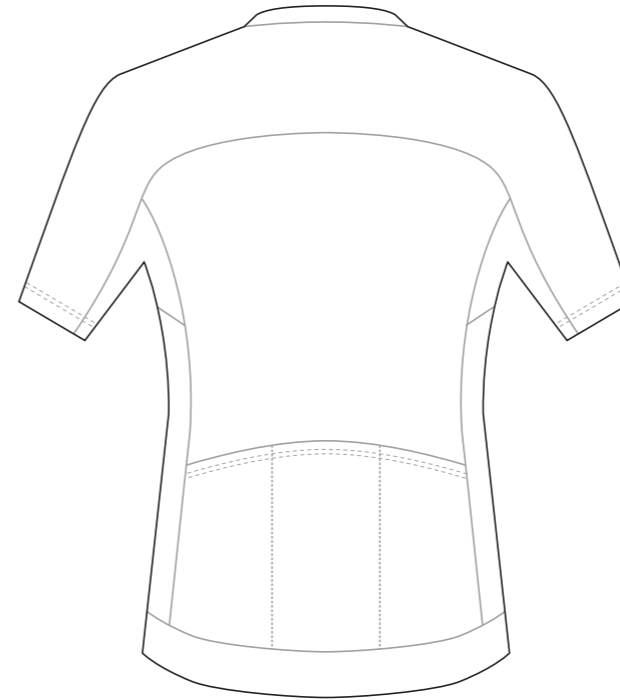

KAC001 Short Sleeve Cycling Jersey

(4.5 cm Elastic Band at Rear and Side Panels)

COLLAR

RIGHT SLEEVE

LEFT SLEEVE

Logo reads with the arrow →

RIGHT SIDE PANEL

Logo reads with the arrow ←

(4.5 cm Elastic Band at Rear and Side Panels)

COLLAR

Logo reads with the arrow ↑

Logo reads with the arrow ↓

RIGHT SIDE PANEL

LEFT SIDE PANEL

RIGHT SLEEVE

LEFT SLEEVE

📱 limkooapparel

KAC008 Short Sleeve Cycling Jersey

(4.5 cm Elastic Band at Rear and Side Panels)

Women's Specific Cut

COLLAR

RIGHT SIDE PANEL

LEFT SIDE PANEL

COLORS USED (PMS / CMYK):