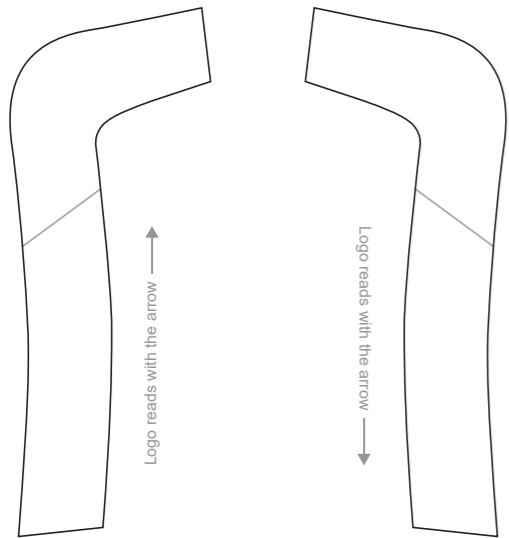

(4.5 cm Elastic Band at Rear and Side Panels)

COLLAR

Logo reads with the arrow ↑

Logo reads with the arrow ↓

RIGHT SIDE PANEL

LEFT SIDE PANEL

RIGHT SLEEVE

LEFT SLEEVE

📱 limkooapparel

KAC008 Short Sleeve Cycling Jersey

(4.5 cm Elastic Band at Rear and Side Panels)

Women's Specific Cut

COLLAR

RIGHT SIDE PANEL

LEFT SIDE PANEL

COLORS USED (PMS / CMYK):