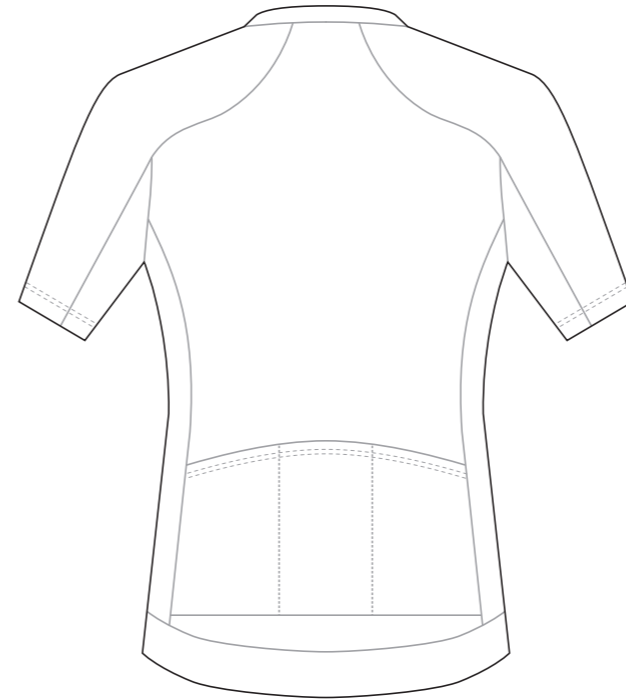

KAC001 Short Sleeve Cycling Jersey

(4.5 cm Elastic Band at Rear and Side Panels)

COLLAR

RIGHT SLEEVE

LEFT SLEEVE

Logo reads with the arrow →

RIGHT SIDE PANEL

Logo reads with the arrow ←

📱🐦📷 limkooapparel

KAC003 Short Sleeve Cycling Jersey

(4.5 cm Elastic Band at Rear and Side Panels)

COLLAR

RIGHT SLEEVE

LEFT SLEEVE

RIGHT SIDE PANEL

LEFT SIDE PANEL

📘 🐦 📷 [limkooapparel](#)

KAC004 Short Sleeve Cycling Jersey

(4.5 cm Elastic Band at Rear and Side Panels)

Women's Specific Cut

COLORS USED (PMS / CMYK):

sales@limkoo.com

limkooapparel

KAC007 Short Sleeve Cycling Jersey

(4.5 cm Elastic Band at Rear and Side Panels)

COLLAR

Logo reads with the arrow ↑

Logo reads with the arrow ↓

RIGHT SIDE PANEL

LEFT SIDE PANEL

RIGHT SLEEVE

LEFT SLEEVE