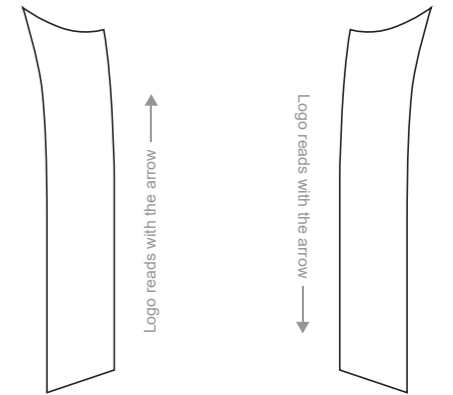

📱🐦📷 limkooapparel

KAC003 Short Sleeve Cycling Jersey

(4.5 cm Elastic Band at Rear and Side Panels)

COLLAR

RIGHT SLEEVE

LEFT SLEEVE

RIGHT SIDE PANEL

LEFT SIDE PANEL

(4.5 cm Elastic Band at Rear and Side Panels)

COLLAR

Logo reads with the arrow ↑

Logo reads with the arrow ↓

RIGHT SIDE PANEL

LEFT SIDE PANEL

RIGHT SLEEVE

LEFT SLEEVE