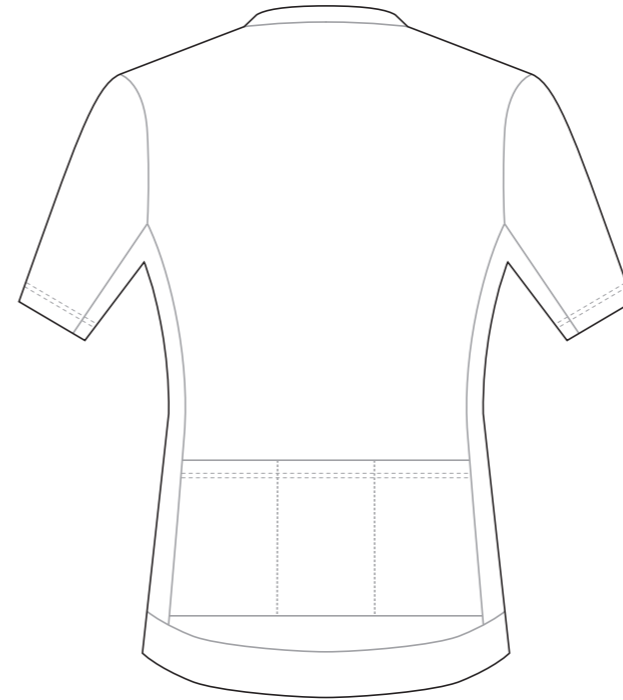

KAC001 Short Sleeve Cycling Jersey

(4.5 cm Elastic Band at Rear and Side Panels)

COLLAR

RIGHT SLEEVE

LEFT SLEEVE

Logo reads with the arrow →

RIGHT SIDE PANEL

Logo reads with the arrow ←

KAC002 Short Sleeve Cycling Jersey

(4.5 cm Elastic Band at Rear and Side Panels)

Women's Specific Cut

COLLAR

RIGHT SLEEVE

LEFT SLEEVE

RIGHT SIDE PANEL

LEFT SIDE PANEL

📱🐦📷 limkooapparel

KAC003 Short Sleeve Cycling Jersey

(4.5 cm Elastic Band at Rear and Side Panels)

COLLAR

RIGHT SLEEVE

LEFT SLEEVE

RIGHT SIDE PANEL

LEFT SIDE PANEL

(4.5 cm Elastic Band at Rear and Side Panels)

COLLAR

Logo reads with the arrow ↑

Logo reads with the arrow ↓

RIGHT SIDE PANEL

LEFT SIDE PANEL

RIGHT SLEEVE

LEFT SLEEVE