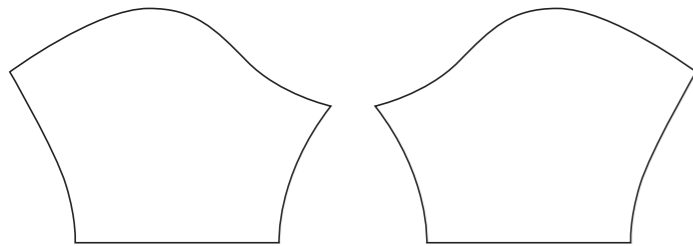

KAC001 Short Sleeve Cycling Jersey

(4.5 cm Elastic Band at Rear and Side Panels)

COLLAR

RIGHT SLEEVE

LEFT SLEEVE

Logo reads with the arrow →

RIGHT SIDE PANEL

Logo reads with the arrow ←

KAC002 Short Sleeve Cycling Jersey

(4.5 cm Elastic Band at Rear and Side Panels)

Women's Specific Cut

COLLAR

RIGHT SLEEVE

LEFT SLEEVE

RIGHT SIDE PANEL

LEFT SIDE PANEL

(4.5 cm Elastic Band at Rear and Side Panels)

COLLAR

Logo reads with the arrow ↑

Logo reads with the arrow ↓

RIGHT SIDE PANEL

LEFT SIDE PANEL

RIGHT SLEEVE

LEFT SLEEVE