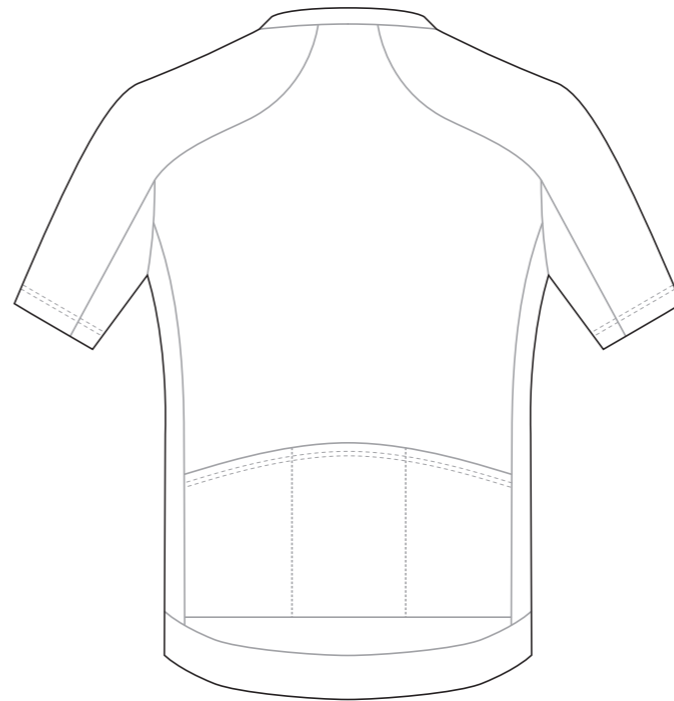

KAC001 Short Sleeve Cycling Jersey

(4.5 cm Elastic Band at Rear and Side Panels)

COLLAR

RIGHT SLEEVE

LEFT SLEEVE

Logo reads with the arrow →

RIGHT SIDE PANEL

Logo reads with the arrow ←

KAC002 Short Sleeve Cycling Jersey

(4.5 cm Elastic Band at Rear and Side Panels)

Women's Specific Cut

COLLAR

RIGHT SLEEVE

LEFT SLEEVE

RIGHT SIDE PANEL

LEFT SIDE PANEL

📱🐦📷 limkooapparel

KAC003 Short Sleeve Cycling Jersey

(4.5 cm Elastic Band at Rear and Side Panels)

COLLAR

RIGHT SLEEVE

LEFT SLEEVE

RIGHT SIDE PANEL

LEFT SIDE PANEL

(4.5 cm Elastic Band at Rear and Side Panels)

COLLAR

Logo reads with the arrow ↑

Logo reads with the arrow ↓

RIGHT SIDE PANEL

LEFT SIDE PANEL

RIGHT SLEEVE

LEFT SLEEVE