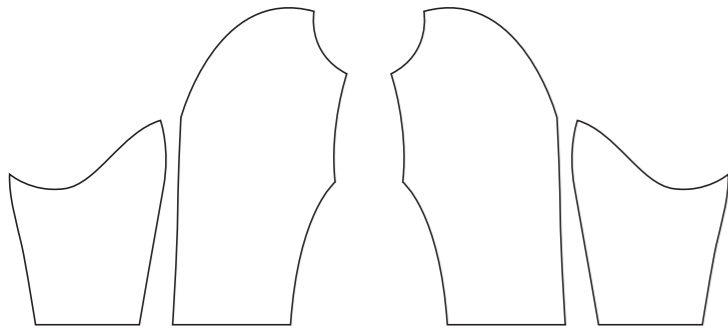

📱🐦📷 limkooapparel

KAC003 Short Sleeve Cycling Jersey

(4.5 cm Elastic Band at Rear and Side Panels)

COLLAR

RIGHT SLEEVE

LEFT SLEEVE

RIGHT SIDE PANEL

LEFT SIDE PANEL

(4.5 cm Elastic Band at Rear and Side Panels)

COLLAR

Logo reads with the arrow ↑

Logo reads with the arrow ↓

RIGHT SIDE PANEL

LEFT SIDE PANEL

RIGHT SLEEVE

LEFT SLEEVE