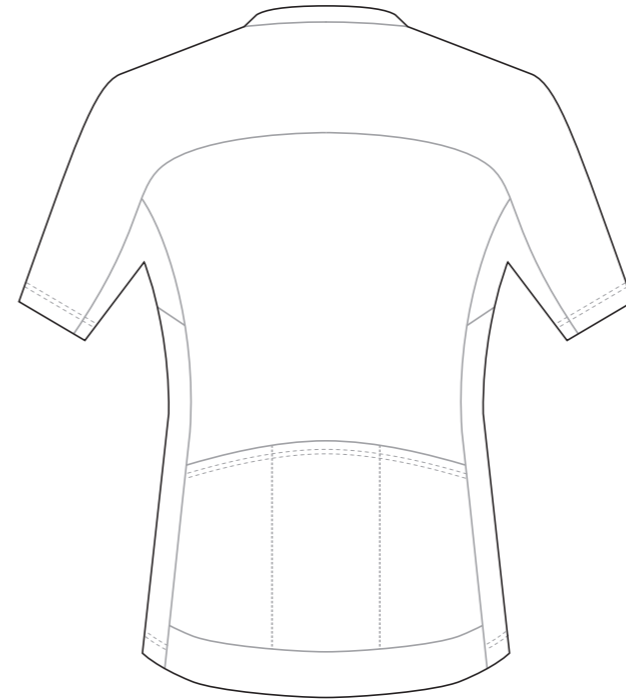

(4.5 cm Elastic Band at Rear Panel)

COLLAR

Logo reads with the arrow ↑

Logo reads with the arrow ↓

RIGHT SIDE PANEL

LEFT SIDE PANEL

RIGHT SLEEVE

LEFT SLEEVE

(4.5 cm Elastic Band at Rear Panel)

COLLAR

Logo reads with the arrow ↑

RIGHT SIDE PANEL

Logo reads with the arrow ↓

LEFT SIDE PANEL

RIGHT SLEEVE

LEFT SLEEVE

📱 limkooapparel

KAB008 Short Sleeve Cycling Jersey

(4.5 cm Elastic Band at Rear Panel)

Women's Specific Cut

COLLAR

RIGHT SIDE PANEL

LEFT SIDE PANEL

COLORS USED (PMS / CMYK):