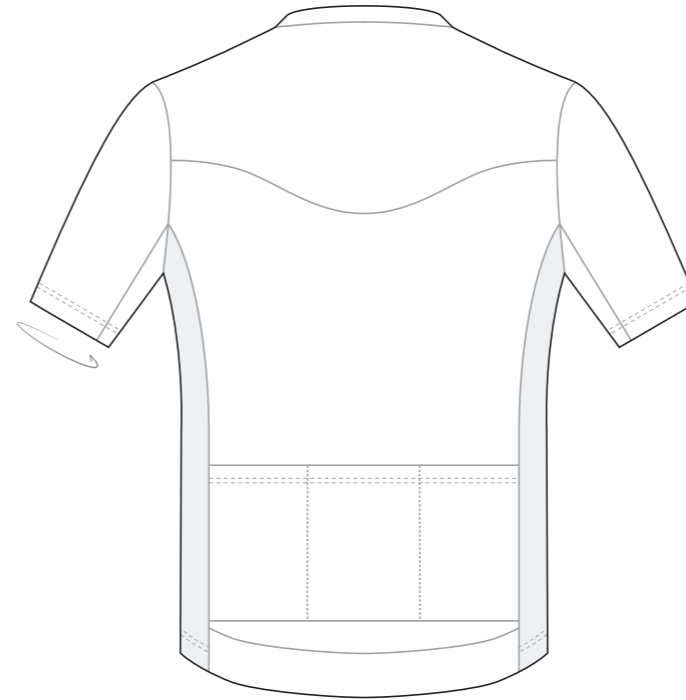

(4.5 cm Elastic Band at Rear Panel)

COLLAR

RIGHT SLEEVE

LEFT SLEEVE

COLORS USED (PMS / CMYK):

? C

? C

? C

? C

? C

? C

KAB006 Short Sleeve Cycling Jersey

(4.5 cm Elastic Band at Rear Panel)

COLLAR

RIGHT SLEEVE

LEFT SLEEVE

(4.5 cm Elastic Band at Rear Panel)

COLLAR

Logo reads with the arrow ↑

RIGHT SIDE PANEL

Logo reads with the arrow ↓

LEFT SIDE PANEL

RIGHT SLEEVE

LEFT SLEEVE