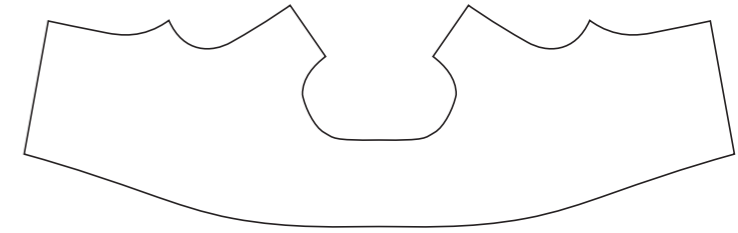

📱 limkooapparel

KAB008 Short Sleeve Cycling Jersey

(4.5 cm Elastic Band at Rear Panel)

Women's Specific Cut

COLLAR

RIGHT SIDE PANEL

LEFT SIDE PANEL

COLORS USED (PMS / CMYK):