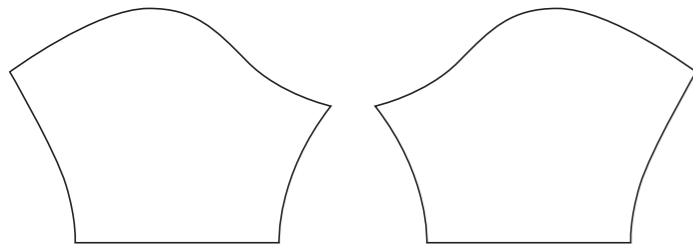

KAB001 Short Sleeve Cycling Jersey

(4.5 cm Elastic Band at Rear Panel)

COLLAR

RIGHT SLEEVE

LEFT SLEEVE

RIGHT SIDE PANEL

LEFT SIDE PANEL

COLORS USED (PMS / CMYK):

? C

? C

? C

? C

? C

? C

KAB002 Short Sleeve Cycling Jersey

(4.5 cm Elastic Band at Rear Panel)

Women's Specific Cut

COLLAR

RIGHT SLEEVE

LEFT SLEEVE

RIGHT SIDE PANEL

LEFT SIDE PANEL

COLORS USED (PMS / CMYK):

? C

(4.5 cm Elastic Band at Rear Panel)

COLLAR

Logo reads with the arrow ↑

Logo reads with the arrow ↓

RIGHT SIDE PANEL

LEFT SIDE PANEL

RIGHT SLEEVE

LEFT SLEEVE