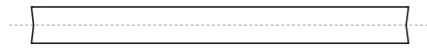

? C

? C

? C

? C

? C

? C

KAB002 Short Sleeve Cycling Jersey

(4.5 cm Elastic Band at Rear Panel)

Women's Specific Cut

COLLAR

RIGHT SLEEVE

LEFT SLEEVE

RIGHT SIDE PANEL

LEFT SIDE PANEL

COLORS USED (PMS / CMYK):

? C