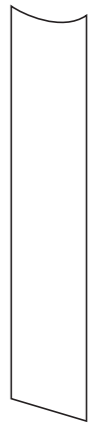

KAB001 Short Sleeve Cycling Jersey

(4.5 cm Elastic Band at Rear Panel)

COLLAR

RIGHT SLEEVE

LEFT SLEEVE

RIGHT SIDE PANEL

LEFT SIDE PANEL

COLORS USED (PMS / CMYK):

Women's Specific Cut

COLLAR

RIGHT SLEEVE

LEFT SLEEVE

RIGHT SIDE PANEL

LEFT SIDE PANEL

COLORS USED (PMS / CMYK):

? C

(4.5 cm Elastic Band at Rear Panel)

COLLAR

Logo reads with the arrow ↑

Logo reads with the arrow ↓

RIGHT SIDE PANEL

LEFT SIDE PANEL

RIGHT SLEEVE

LEFT SLEEVE

(4.5 cm Elastic Band at Rear Panel)

COLLAR

Logo reads with the arrow ↑

RIGHT SIDE PANEL

Logo reads with the arrow ↓

LEFT SIDE PANEL

RIGHT SLEEVE

LEFT SLEEVE