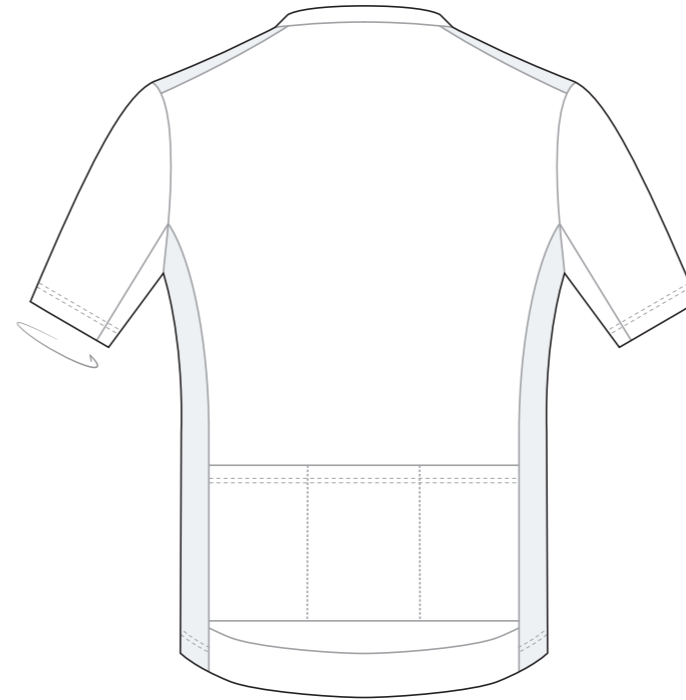

(4.5 cm Elastic Band at Rear Panel)

COLLAR

Logo reads with the arrow ↑

Logo reads with the arrow ↓

RIGHT SIDE PANEL

LEFT SIDE PANEL

RIGHT SLEEVE

LEFT SLEEVE

(4.5 cm Elastic Band at Rear Panel)

COLLAR

RIGHT SLEEVE

LEFT SLEEVE

COLORS USED (PMS / CMYK):

? C

? C

? C

? C

? C

? C

KAB006 Short Sleeve Cycling Jersey

(4.5 cm Elastic Band at Rear Panel)

COLLAR

RIGHT SLEEVE

LEFT SLEEVE