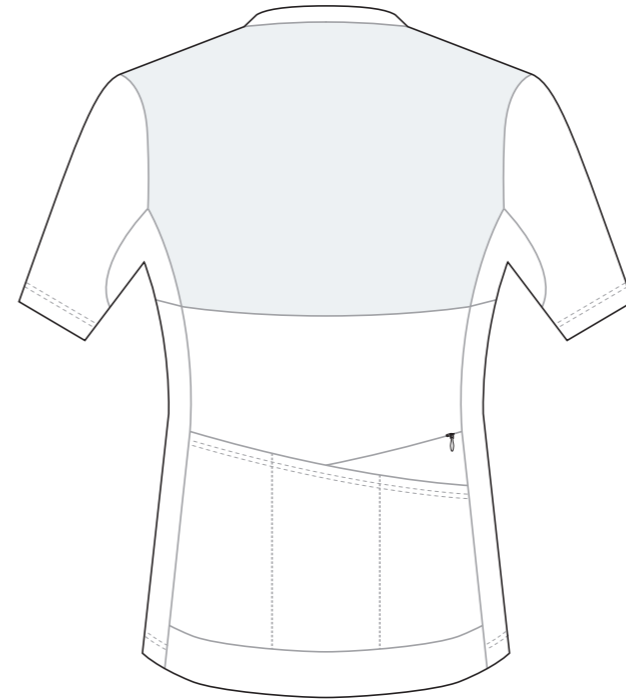

KAB009 Short Sleeve Cycling Jersey

(4.5 cm Elastic Band at Rear Panel)

Women's Specific Cut

RIGHT SLEEVE