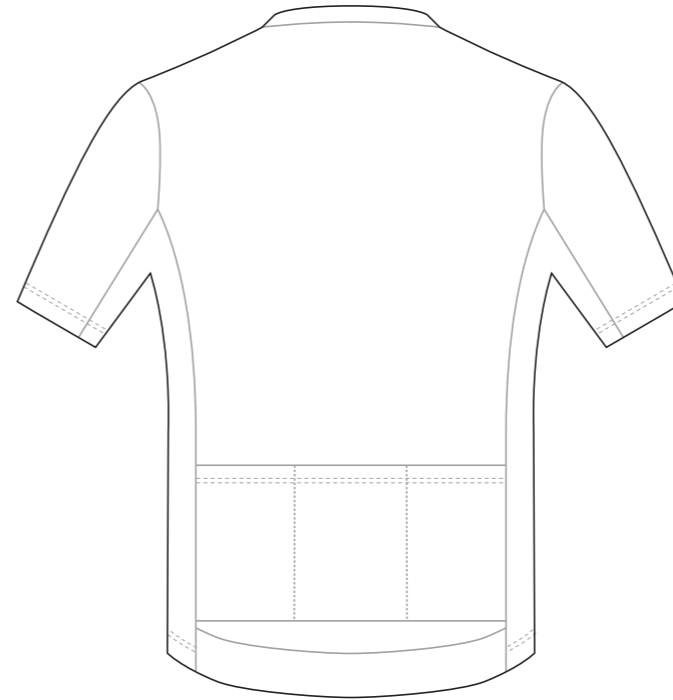

KAB001 Short Sleeve Cycling Jersey

(4.5 cm Elastic Band at Rear Panel)

COLLAR

RIGHT SLEEVE

LEFT SLEEVE

RIGHT SIDE PANEL

LEFT SIDE PANEL

COLORS USED (PMS / CMYK):

? C

? C

? C

? C

? C

? C

KAB002 Short Sleeve Cycling Jersey

(4.5 cm Elastic Band at Rear Panel)

Women's Specific Cut

COLLAR

RIGHT SLEEVE

LEFT SLEEVE

RIGHT SIDE PANEL

LEFT SIDE PANEL

COLORS USED (PMS / CMYK):

? C

(4.5 cm Elastic Band at Rear Panel)

COLLAR

Logo reads with the arrow ↑

Logo reads with the arrow ↓

RIGHT SIDE PANEL

LEFT SIDE PANEL

RIGHT SLEEVE

LEFT SLEEVE