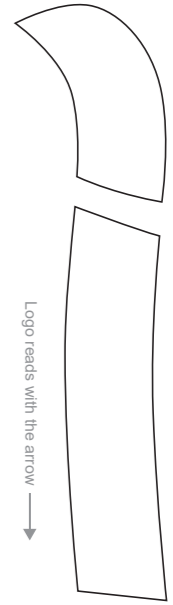

LEFT SIDE PANEL

COLORS USED (PMS / CMYK):

? C

? C

? C

? C

? C

? C

✉ sales@limkoo.com

📱 limkooapparel