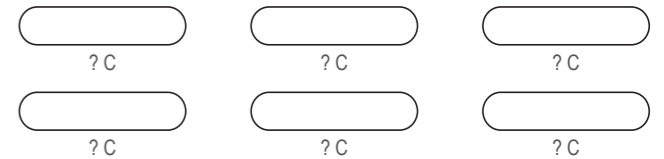

📘 🐦 📷 [limkooapparel](#)

KAB004 Short Sleeve Cycling Jersey

(4.5 cm Elastic Band at Rear Panel)

Women's Specific Cut

COLORS USED (PMS / CMYK):

✉ sales@limkoo.com

📘 🐦 📷 limkooapparel

KAB005 Short Sleeve Cycling Jersey

(4.5 cm Elastic Band at Rear Panel)

COLLAR

RIGHT SLEEVE

LEFT SLEEVE

COLORS USED (PMS / CMYK):

? C

? C

? C