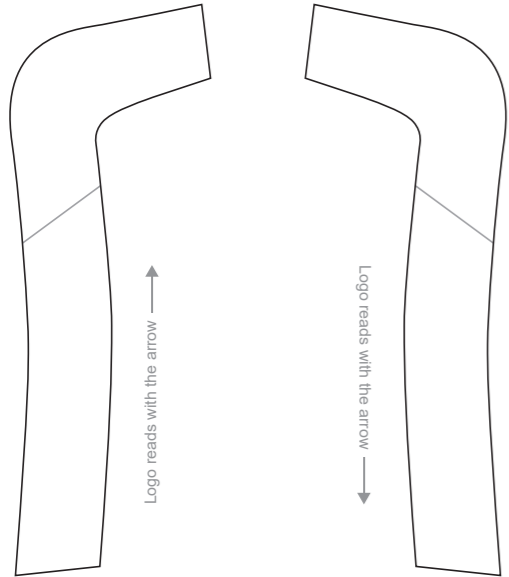

(4.5 cm Elastic Band at Rear Panel)

COLLAR

Logo reads with the arrow ↑

RIGHT SIDE PANEL

Logo reads with the arrow ↓

LEFT SIDE PANEL

RIGHT SLEEVE

LEFT SLEEVE

📱 limkooapparel

KAB008 Short Sleeve Cycling Jersey

(4.5 cm Elastic Band at Rear Panel)

Women's Specific Cut

COLLAR

RIGHT SIDE PANEL

LEFT SIDE PANEL

COLORS USED (PMS / CMYK):