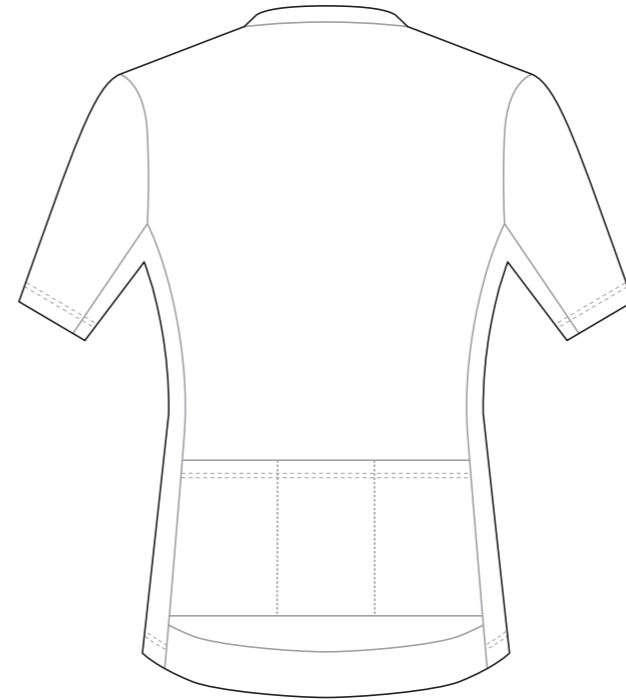

Women's Specific Cut

COLLAR

RIGHT SLEEVE

LEFT SLEEVE

RIGHT SIDE PANEL

LEFT SIDE PANEL

COLORS USED (PMS / CMYK):

? C

(4.5 cm Elastic Band at Rear Panel)

COLLAR

Logo reads with the arrow ↑

Logo reads with the arrow ↓

RIGHT SIDE PANEL

LEFT SIDE PANEL

RIGHT SLEEVE

LEFT SLEEVE