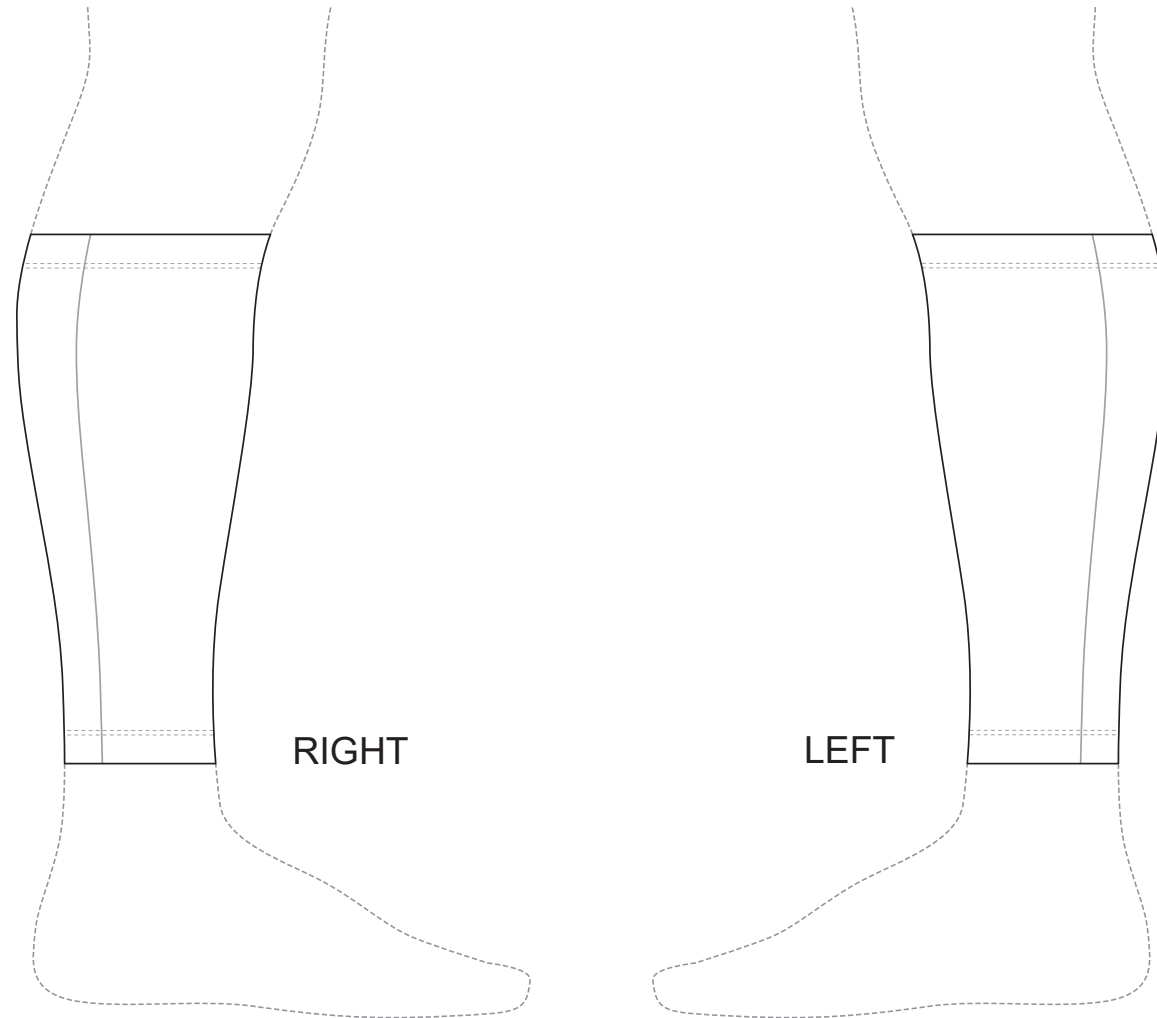

GN001 Calf Sleeves

RIGHT FLAT VIEW

LEFT FLAT VIEW

COLORS USED (PMS / CMYK):

GN002 Calf Sleeves

RIGHT FLAT VIEW

LEFT FLAT VIEW

COLORS USED (PMS / CMYK):