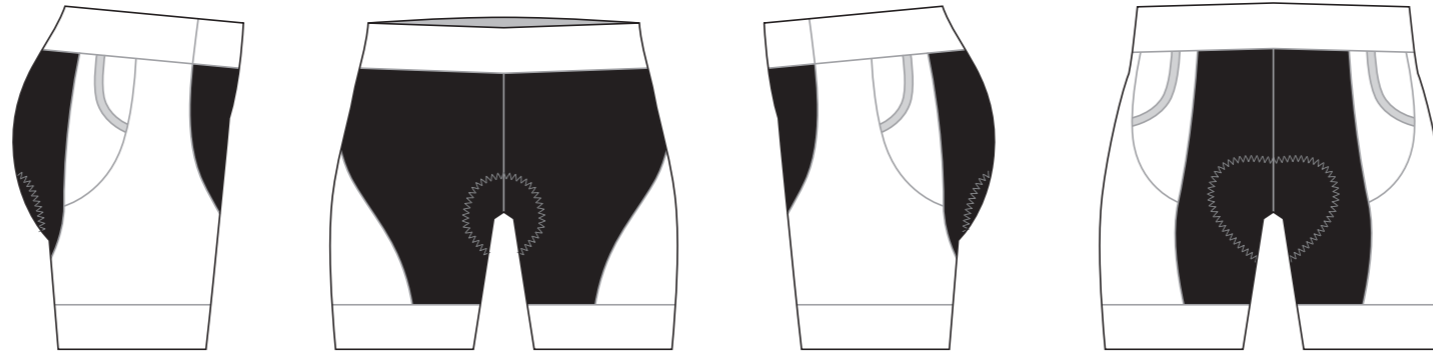

GL006 Tri Hipster

Women's Specific Cut