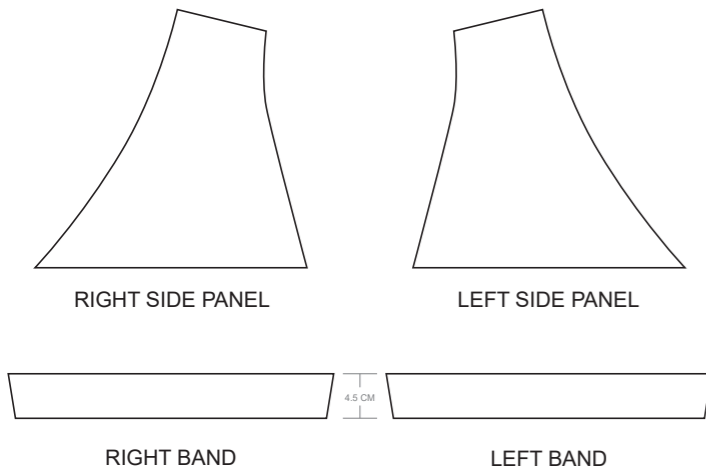

GL005 Tri Hipster

Women's Specific Cut