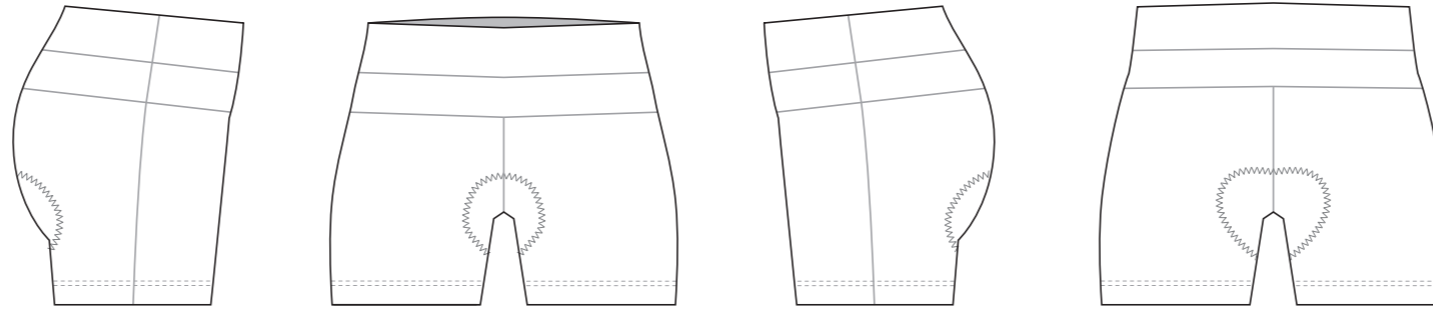

GL003 Tri Hipster

Women's Specific Cut

COLORS USED (PMS / CMYK):

? C

? C

? C

? C

? C

? C

✉ sales@limkoo.com

[limkooapparel](#)