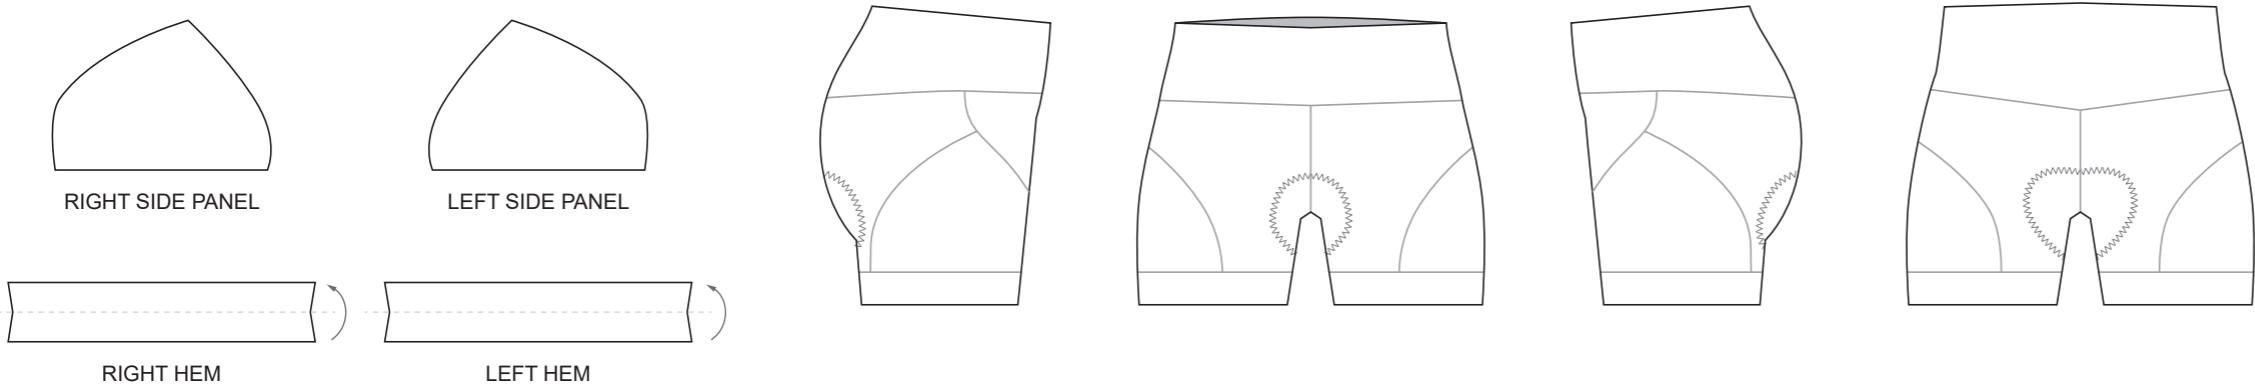

GL001 Tri Hipster

Women's Specific Cut

COLORS USED (PMS / CMYK):

✉ sales@limkoo.com

   [limkooapparel](https://www.instagram.com/limkooapparel)

GL002 Tri Hipster

Women's Specific Cut

COLORS USED (PMS / CMYK):