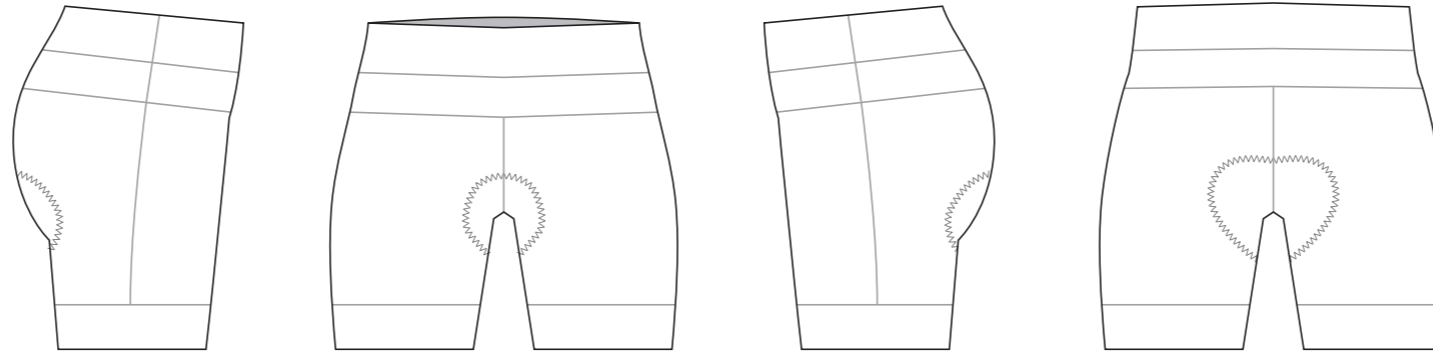

GL001 Tri Hipster

Women's Specific Cut

COLORS USED (PMS / CMYK):

✉ sales@limkoo.com

   [limkooapparel](https://www.instagram.com/limkooapparel)

GL002 Tri Hipster

Women's Specific Cut

COLORS USED (PMS / CMYK):