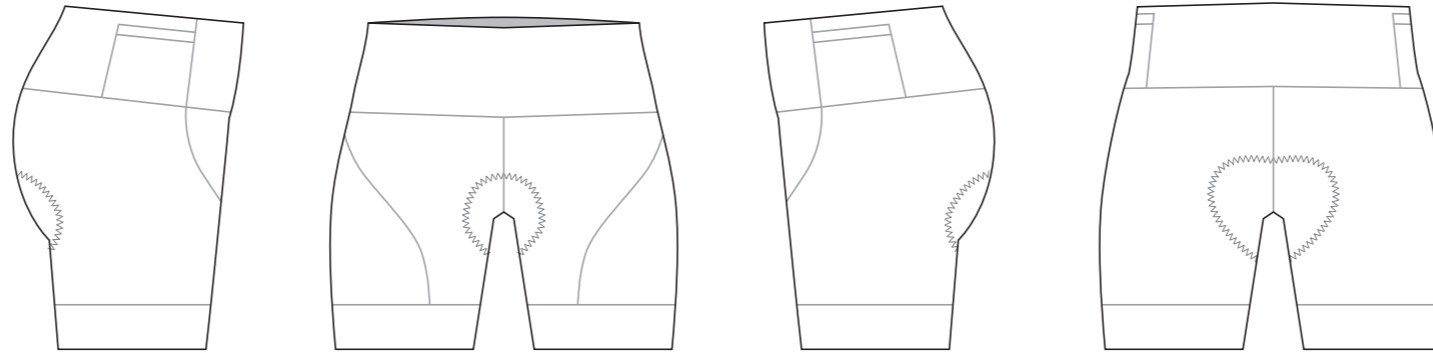

? C

? C

? C

✉ sales@limkoo.com

   [limkooapparel](#)

GL004 Tri Hipster

Women's Specific Cut

COLORS USED (PMS / CMYK):