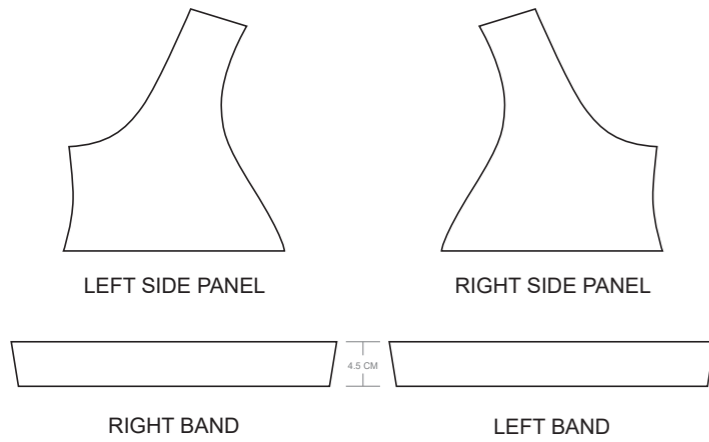

GL006 Tri Hipster

Women's Specific Cut