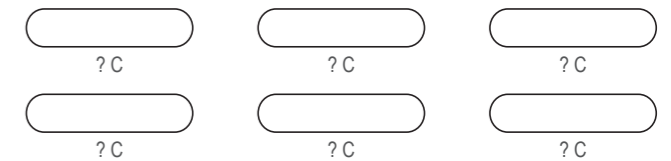

✉ sales@limkoo.com

f t i limkooapparel

GL003 Tri Hipster

Women's Specific Cut

COLORS USED (PMS / CMYK):

? C

? C

? C

? C

? C

? C

✉ sales@limkoo.com

   [limkooapparel](#)

GL004 Tri Hipster

Women's Specific Cut

COLORS USED (PMS / CMYK):