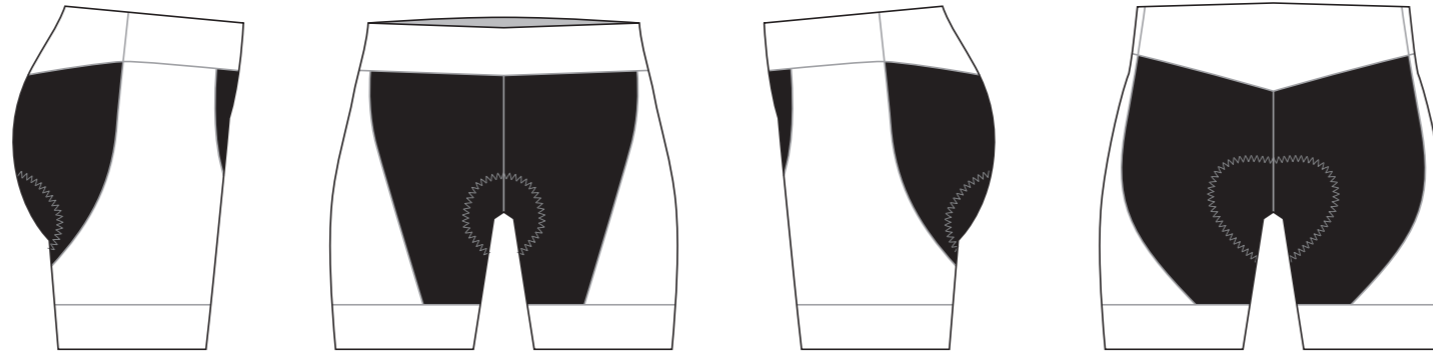

GL005 Tri Hipster

Women's Specific Cut