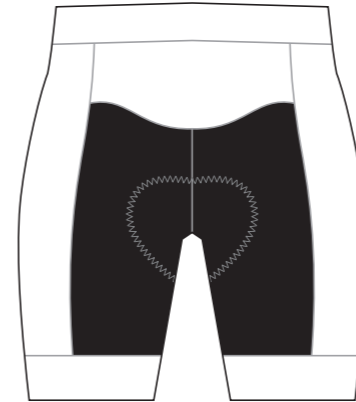

? C

? C

? C

? C

? C

✉ sales@limkoo.com

📘 🐦 📷 [limkooapparel](#)

GK008 Tri Shorts

Women's Specific Cut

RIGHT SIDE PANEL

LEFT SIDE PANEL

FRONT WAIST BAND

BACK WAIST BAND

RIGHT BAND

LEFT BAND

COLORS USED (PMS / CMYK):