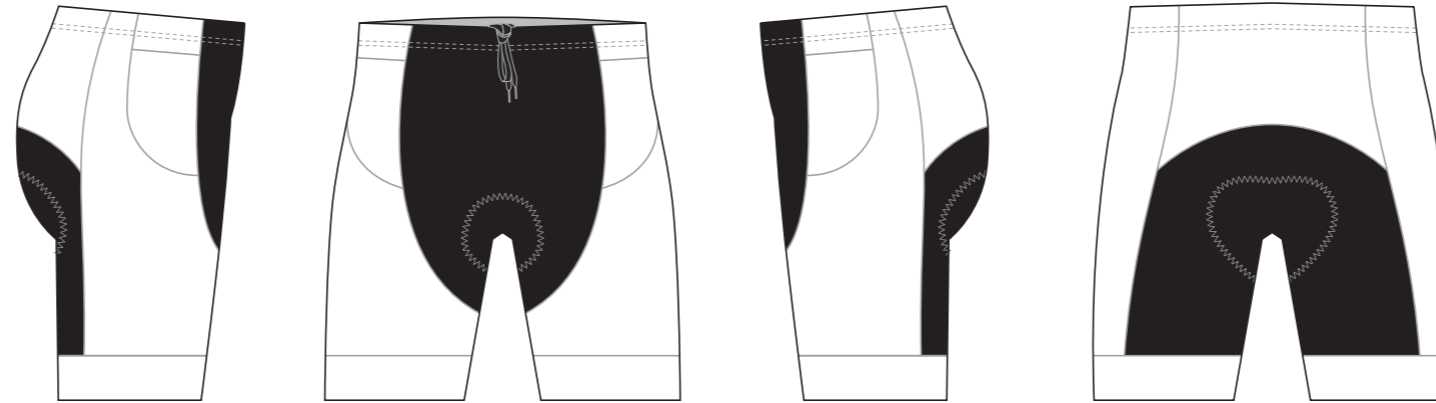

GK001 Tri Shorts

RIGHT SIDE PANEL

LEFT SIDE PANEL

RIGHT BAND

LEFT BAND

COLORS USED (PMS / CMYK):

? C

? C