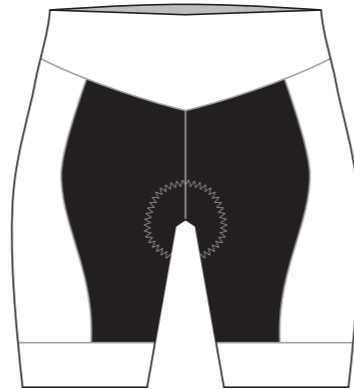

GK007 Tri Shorts

Women's Specific Cut

RIGHT SIDE PANEL

LEFT SIDE PANEL

RIGHT BAND

LEFT BAND

COLORS USED (PMS / CMYK):

? C

? C

? C

? C

? C

? C

✉ sales@limkoo.com

📘 🐦 📷 [limkooapparel](#)

GK008 Tri Shorts

Women's Specific Cut

RIGHT SIDE PANEL

LEFT SIDE PANEL

FRONT WAIST BAND

BACK WAIST BAND

RIGHT BAND

LEFT BAND

COLORS USED (PMS / CMYK):