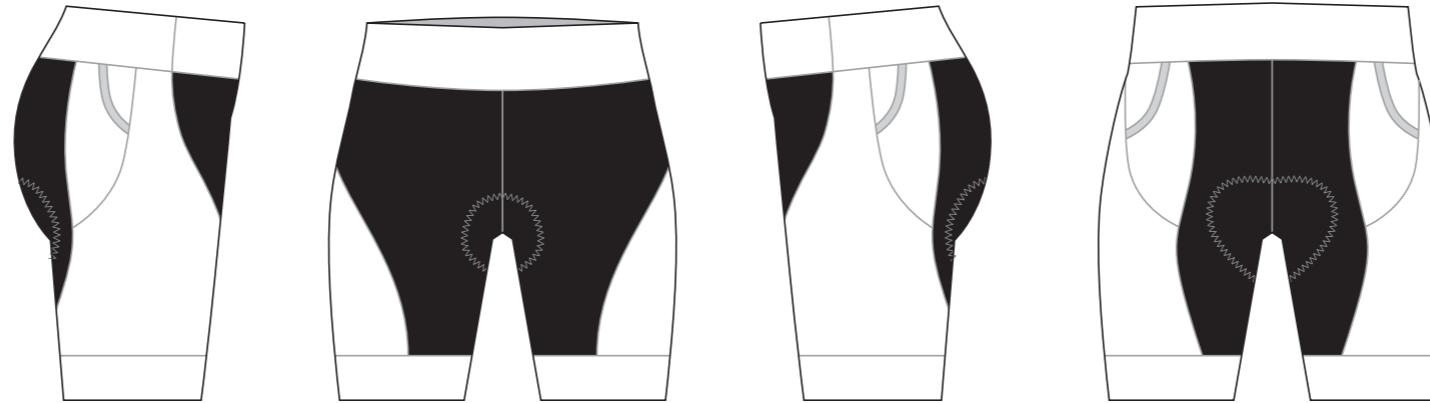

Women's Specific Cut

RIGHT SIDE PANEL

LEFT SIDE PANEL

4.5 CM

RIGHT BAND

LEFT BAND

COLORS USED (PMS / CMYK):

? C