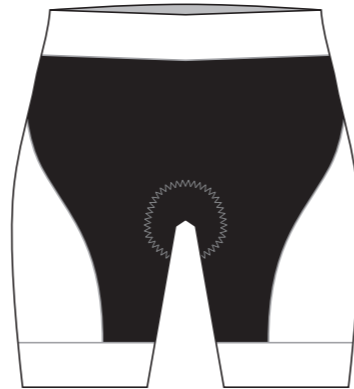

GK009 Tri Shorts

Women's Specific Cut

RIGHT SIDE PANEL

LEFT SIDE PANEL

RIGHT BAND

LEFT BAND

COLORS USED (PMS / CMYK):

? C