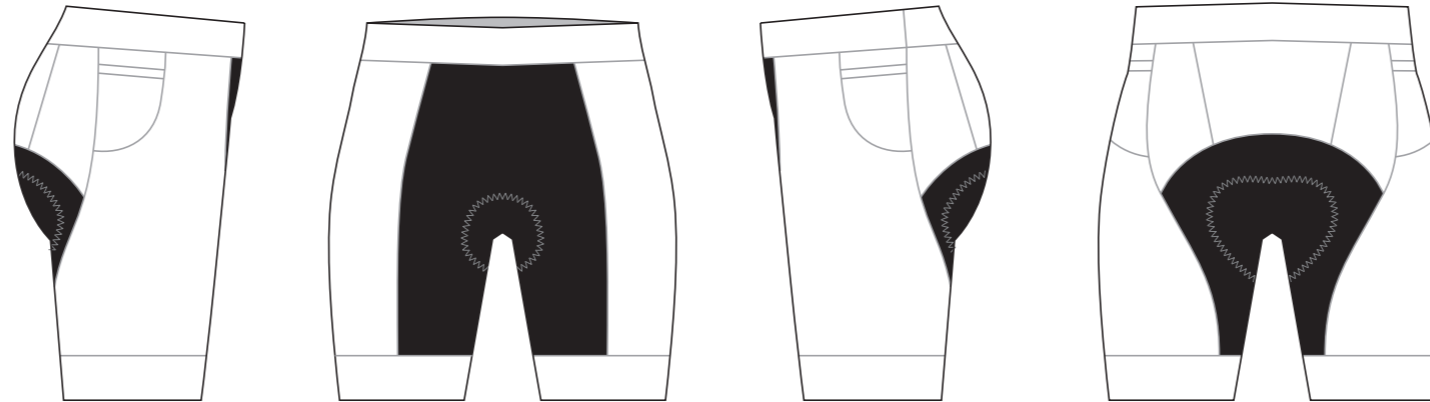

GK001 Tri Shorts

RIGHT SIDE PANEL

LEFT SIDE PANEL

RIGHT BAND

LEFT BAND

COLORS USED (PMS / CMYK):

? C

? C

? C

? C

? C

? C

✉ sales@limkoo.com

📘 🐦 📷 [limkooapparel](#)

GK002 Tri Shorts

Women's Specific Cut

RIGHT SIDE PANEL

LEFT SIDE PANEL

REAR PANEL

RIGHT BAND

LEFT BAND

4.5 CM

COLORS USED (PMS / CMYK):

? C