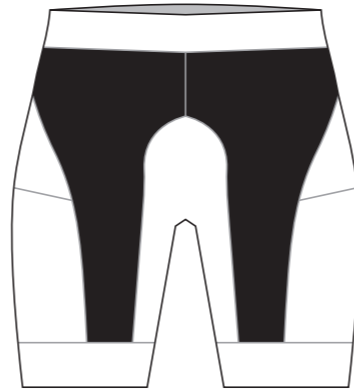

GK007 Tri Shorts

Women's Specific Cut

RIGHT SIDE PANEL

LEFT SIDE PANEL

RIGHT BAND

LEFT BAND

COLORS USED (PMS / CMYK):

? C