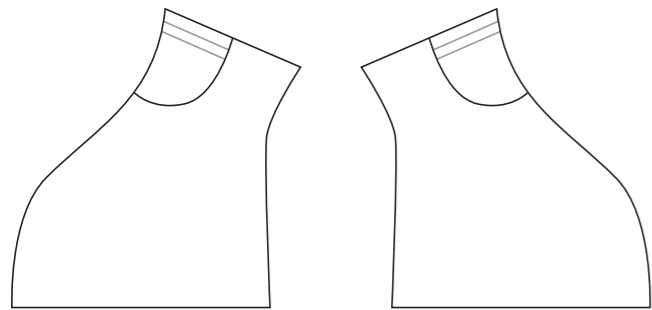

GK002 Tri Shorts

Women's Specific Cut

RIGHT SIDE PANEL

LEFT SIDE PANEL