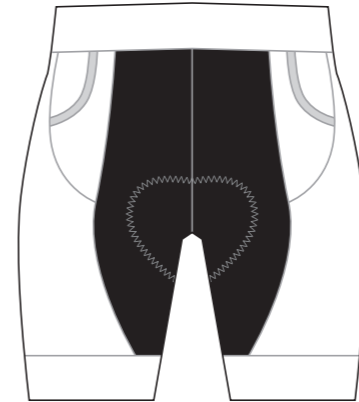

GK009 Tri Shorts

Women's Specific Cut

RIGHT SIDE PANEL

LEFT SIDE PANEL

RIGHT BAND

LEFT BAND

COLORS USED (PMS / CMYK):

? C