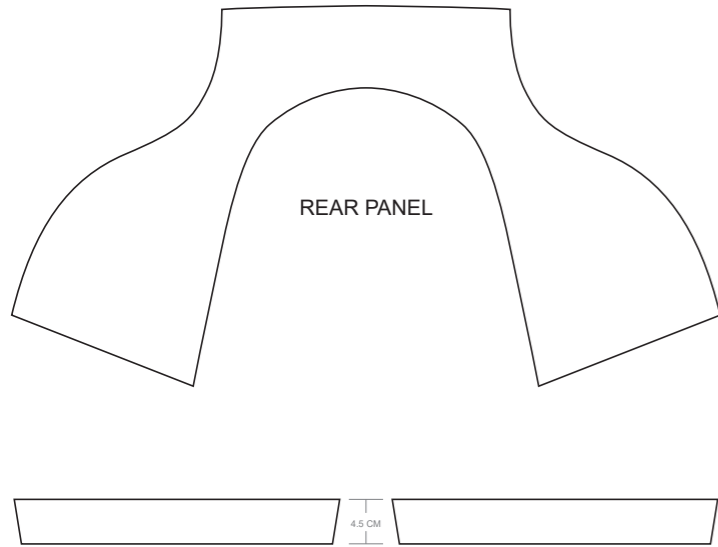

GK006 Tri Shorts

RIGHT BAND

LEFT BAND