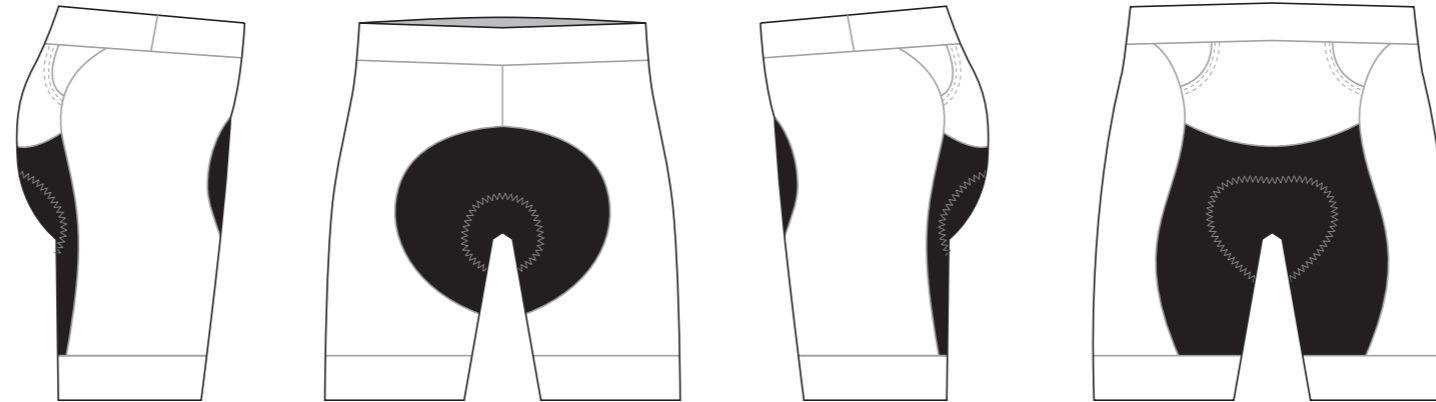

RIGHT SIDE PANEL

LEFT SIDE PANEL

4.5 CM

RIGHT BAND

LEFT BAND

COLORS USED (PMS / CMYK):

? C

? C