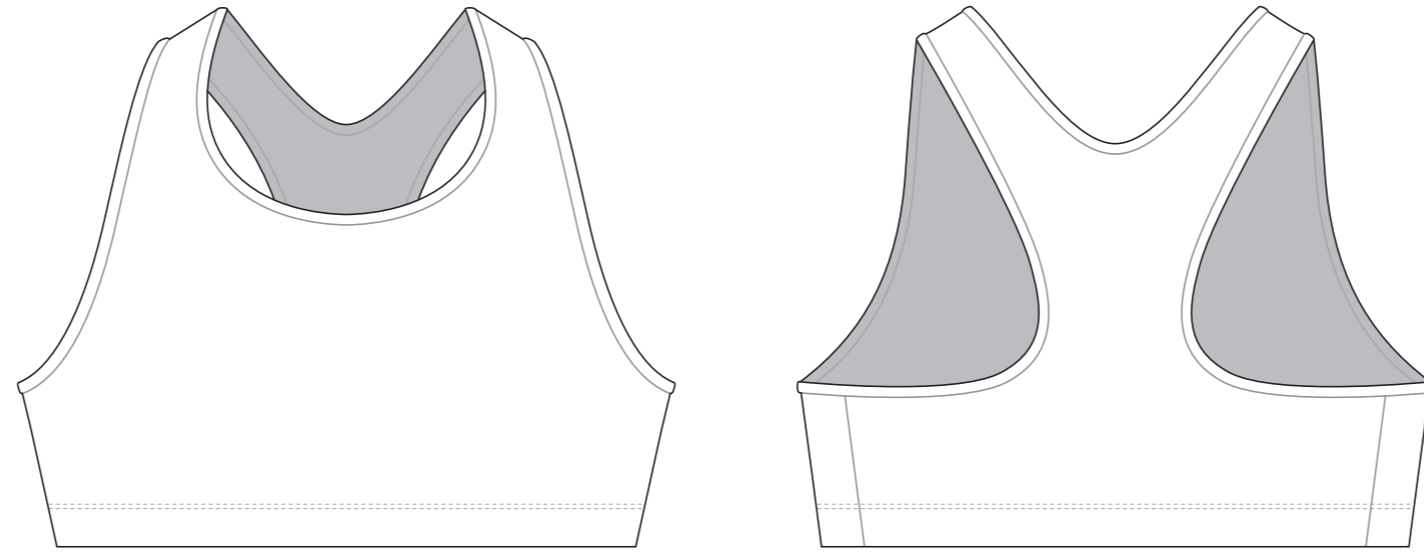

GJ002 Tri Bra

Women's Specific Cut

LEFT BINDING

RIGHT BINDING

NECK TRIM

COLORS USED (PMS / CMYK):

____	____	____
? C	? C	? C
____	____	____
? C	? C	? C

✉ sales@limkoo.com

📘 🐦 📷 limkooapparel