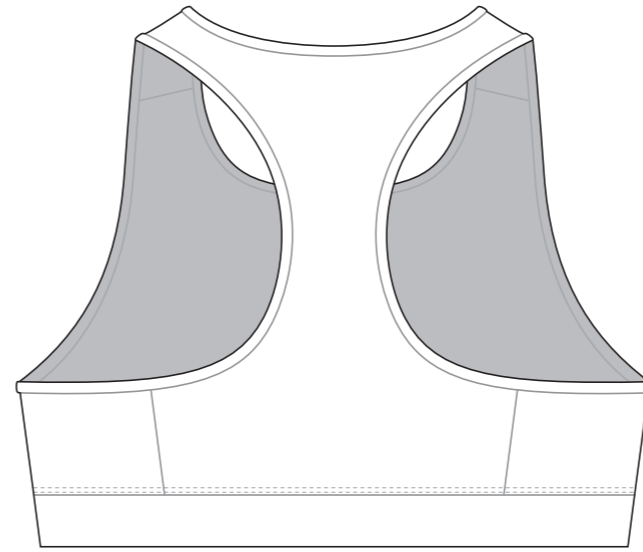

GJ001 Tri Bra

Women's Specific Cut

LEFT BINDING

RIGHT BINDING

NECK TRIM

COLORS USED (PMS / CMYK):

? C

? C