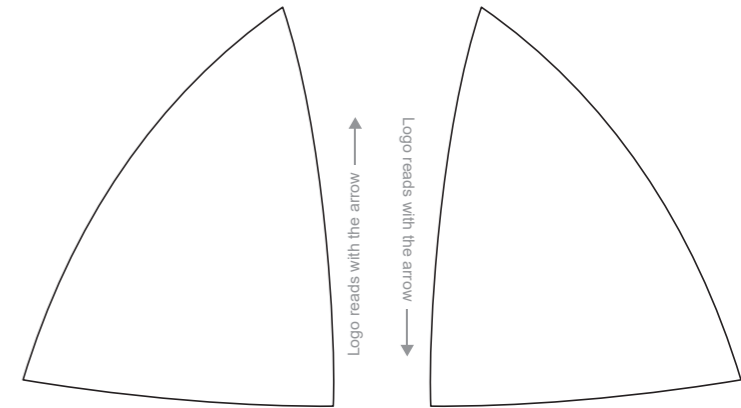

# GH002 Racerback Tri Tank

Women's Specific Cut

LEFT BINDING

RIGHT BINDING

NECK TRIM

RIGHT SIDE PANEL

LEFT SIDE PANEL

COLORS USED (PMS / CMYK):