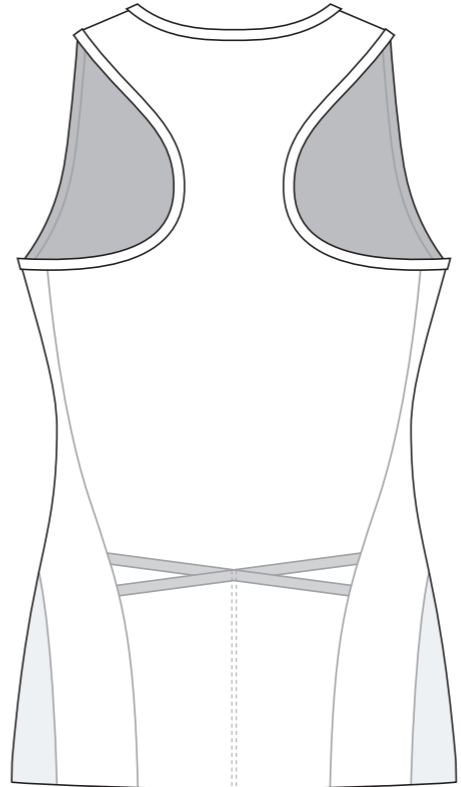

# GH004 Racerback Tri Tank

Women's Specific Cut

LEFT BINDING

RIGHT BINDING

NECK TRIM

RIGHT SIDE PANEL

LEFT SIDE PANEL

COLORS USED (PMS / CMYK):