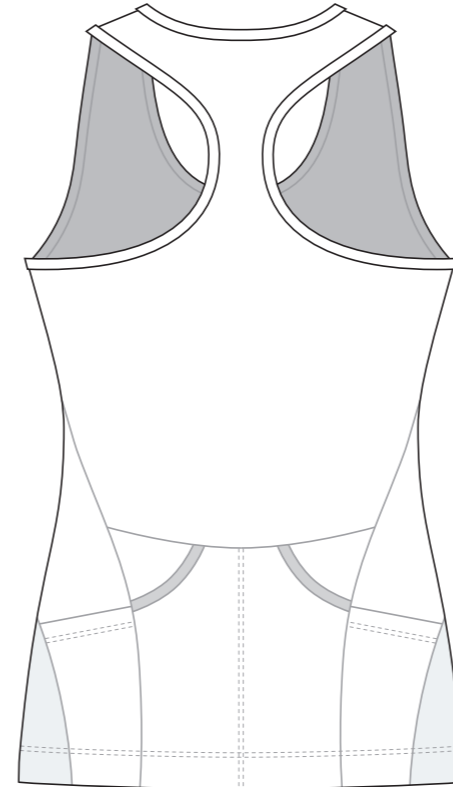

# GH005 Racerback Tri Tank

Women's Specific Cut

LEFT BINDING

RIGHT BINDING

NECK TRIM

RIGHT SIDE PANEL

LEFT SIDE PANEL

COLORS USED (PMS / CMYK):