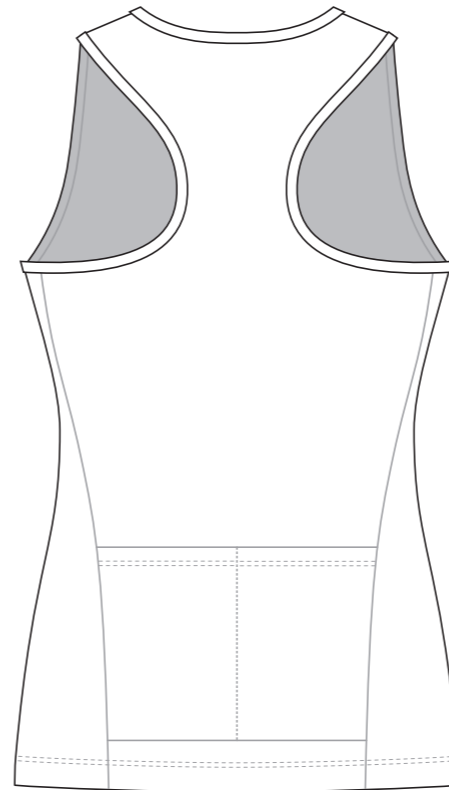

# GH003 Racerback Tri Tank

Women's Specific Cut

LEFT BINDING

RIGHT BINDING

NECK TRIM

RIGHT SIDE PANEL

Logo reads with the arrow ↑

LEFT SIDE PANEL