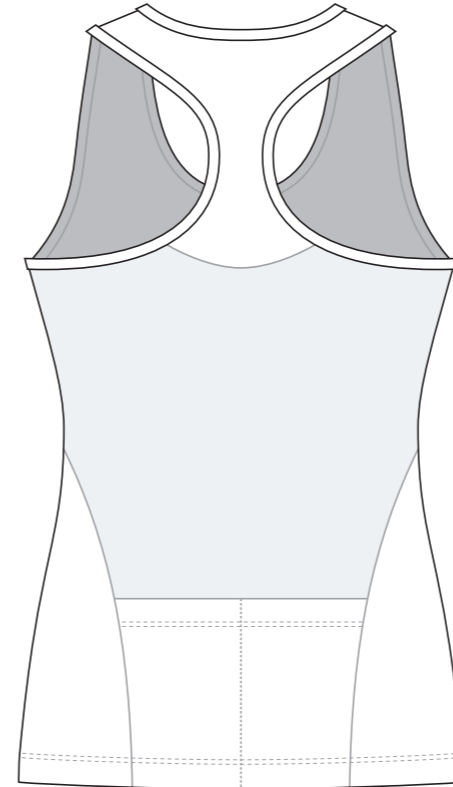

# GH001 Racerback Tri Tank

Women's Specific Cut

LEFT BINDING

RIGHT BINDING

NECK TRIM

RIGHT SIDE PANEL

Logo reads with the arrow ↑

LEFT SIDE PANEL

# GH002 Racerback Tri Tank

Women's Specific Cut

LEFT BINDING

RIGHT BINDING

NECK TRIM

RIGHT SIDE PANEL

LEFT SIDE PANEL

COLORS USED (PMS / CMYK):