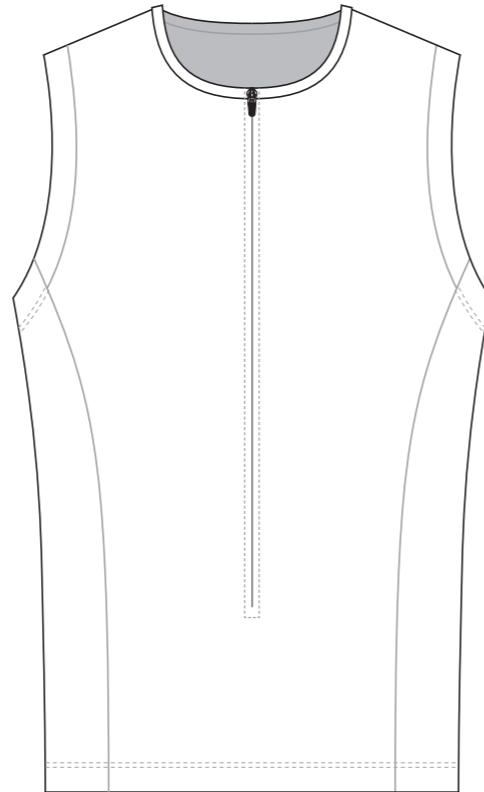

GG001 Tri Top

LEFT Front cuff

LEFT Rear cuff

RIGHT Front cuff

RIGHT Rear cuff

RIGHT SIDE PANEL

Logo reads with the arrow ↑

LEFT SIDE PANEL

GG002 Tri Top

Women's Specific Cut

RIGHT SIDE PANEL

Logo reads with the arrow ↑

LEFT SIDE PANEL

Logo reads with the arrow ↓

COLORS USED (PMS / CMYK):

? C

? C

? C

GG004 Tri Top

Women's Specific Cut

LEFT Cuff

RIGHT Cuff

RIGHT SIDE PANEL

Logo reads with the arrow ↑