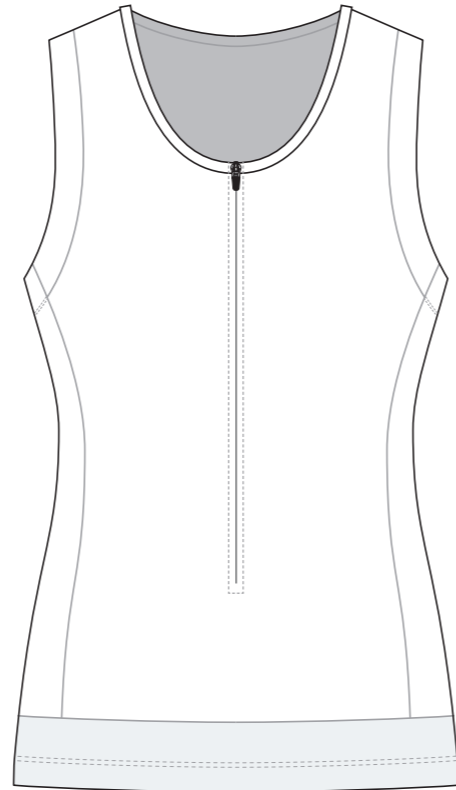

GG001 Tri Top

LEFT Front cuff

LEFT Rear cuff

RIGHT Front cuff

RIGHT Rear cuff

RIGHT SIDE PANEL

Logo reads with the arrow ↑

LEFT SIDE PANEL

GG002 Tri Top

Women's Specific Cut

RIGHT SIDE PANEL

Logo reads with the arrow ↑

LEFT SIDE PANEL

Logo reads with the arrow ↓

COLORS USED (PMS / CMYK):

? C