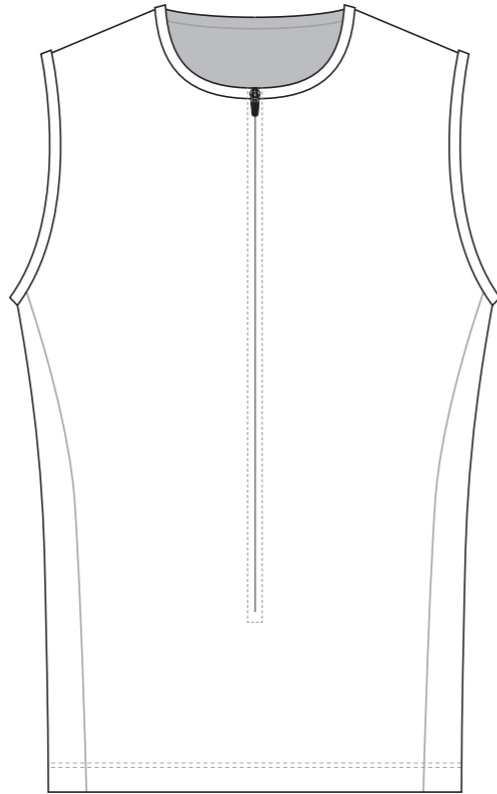

GG005 Tri Top

LEFT BINDING

RIGHT BINDING

NECK TRIM