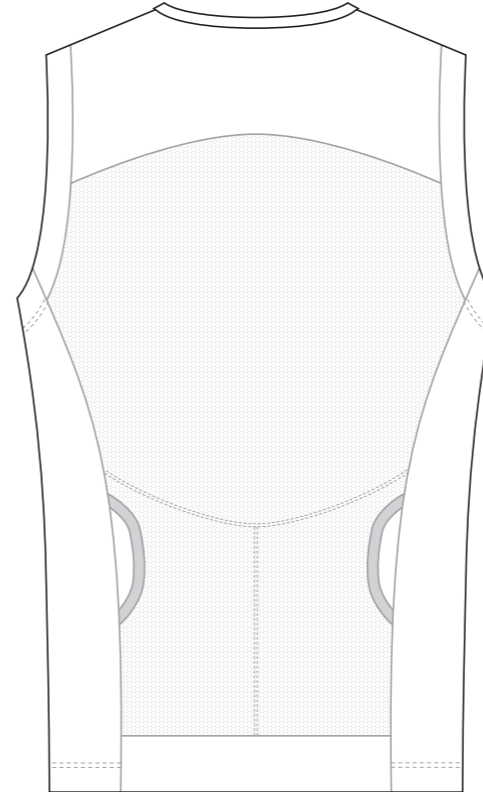

GG001 Tri Top

LEFT Front cuff

LEFT Rear cuff

RIGHT Front cuff

RIGHT Rear cuff

RIGHT SIDE PANEL

Logo reads with the arrow ↑

LEFT SIDE PANEL

Logo reads with the arrow ↓

COLORS USED (PMS / CMYK):

? C

? C

? C

? C

? C

? C

GG002 Tri Top

Women's Specific Cut

RIGHT SIDE PANEL

Logo reads with the arrow ↑

LEFT SIDE PANEL

Logo reads with the arrow ↓

COLORS USED (PMS / CMYK):

? C

? C

? C

GG004 Tri Top

Women's Specific Cut

LEFT Cuff

RIGHT Cuff

RIGHT SIDE PANEL

Logo reads with the arrow ↑