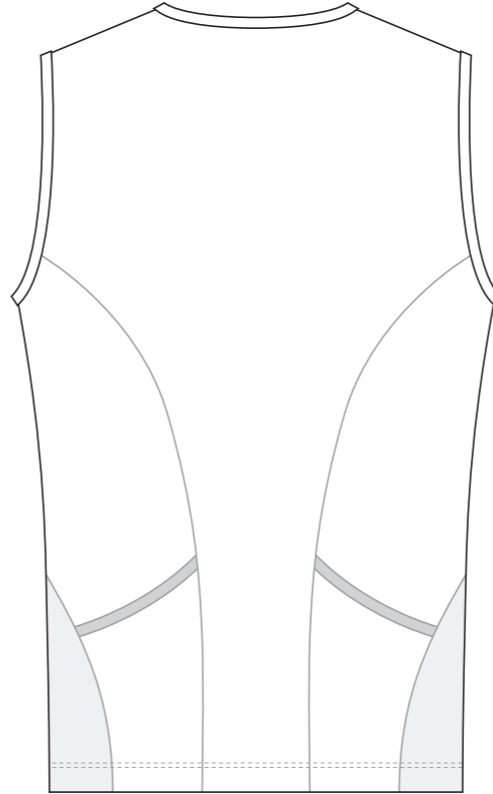

GG001 Tri Top

LEFT Front cuff

LEFT Rear cuff

RIGHT Front cuff

RIGHT Rear cuff

RIGHT SIDE PANEL

Logo reads with the arrow ↑

LEFT SIDE PANEL

GG002 Tri Top

Women's Specific Cut

RIGHT SIDE PANEL

Logo reads with the arrow ↑

LEFT SIDE PANEL

Logo reads with the arrow ↓

COLORS USED (PMS / CMYK):

? C

? C

? C

? C

? C

? C

GG003 Tri Top

LEFT BINDING

RIGHT BINDING

NECK TRIM

RIGHT SIDE PANEL

LEFT SIDE PANEL

COLORS USED (PMS / CMYK):

? C

? C

? C

? C