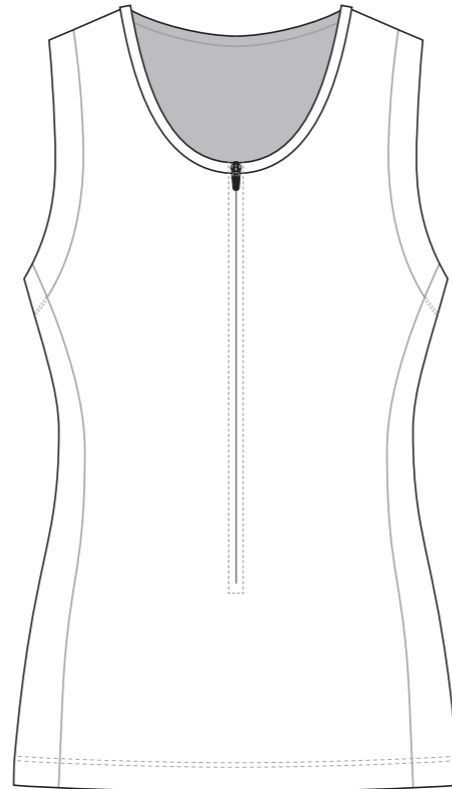

? C

? C

GG004 Tri Top

Women's Specific Cut

LEFT Cuff

RIGHT Cuff

RIGHT SIDE PANEL

Logo reads with the arrow ↑