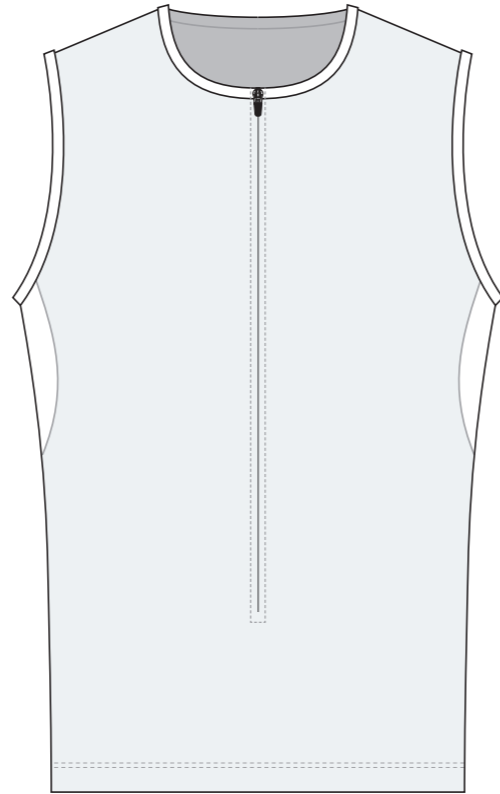

GG002 Tri Top

Women's Specific Cut

RIGHT SIDE PANEL

Logo reads with the arrow ↑

LEFT SIDE PANEL

Logo reads with the arrow ↓

COLORS USED (PMS / CMYK):

? C

? C

? C

? C

? C

? C

GG003 Tri Top

LEFT BINDING

RIGHT BINDING

NECK TRIM

RIGHT SIDE PANEL

LEFT SIDE PANEL

COLORS USED (PMS / CMYK):

? C

? C

? C

? C