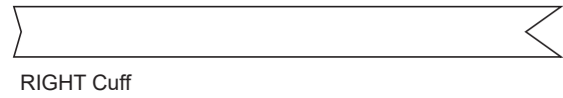

GG001 Tri Top

LEFT Front cuff

LEFT Rear cuff

RIGHT Front cuff

RIGHT Rear cuff

RIGHT SIDE PANEL

Logo reads with the arrow ↑

LEFT SIDE PANEL

Logo reads with the arrow ↓

COLORS USED (PMS / CMYK):

? C

? C

? C

? C

? C

? C

GG002 Tri Top

Women's Specific Cut

RIGHT SIDE PANEL

Logo reads with the arrow ↑

LEFT SIDE PANEL

Logo reads with the arrow ↓

COLORS USED (PMS / CMYK):

? C