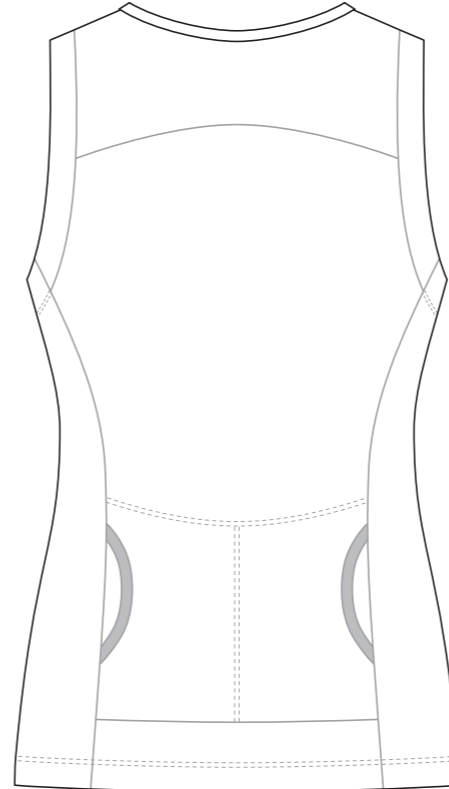

NECK TRIM

RIGHT SIDE PANEL

LEFT SIDE PANEL

COLORS USED (PMS / CMYK):

? C

? C

? C

? C

? C

? C

GG004 Tri Top

Women's Specific Cut

LEFT Cuff

RIGHT Cuff

RIGHT SIDE PANEL

Logo reads with the arrow ↑