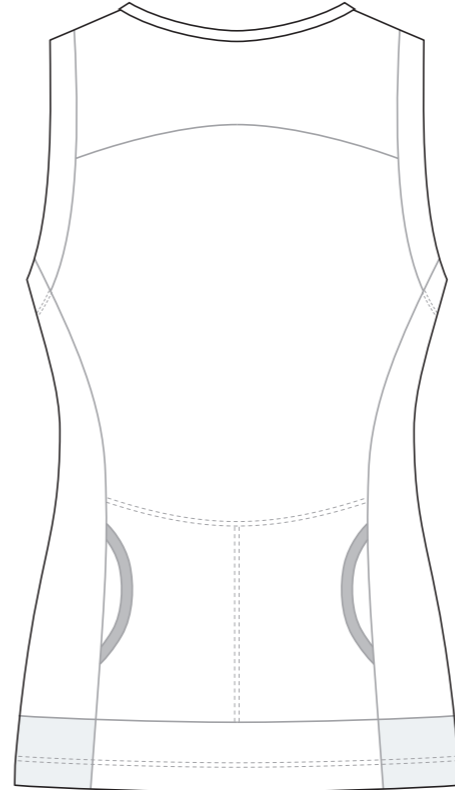

GG001 Tri Top

LEFT Front cuff

LEFT Rear cuff

RIGHT Front cuff

RIGHT Rear cuff

RIGHT SIDE PANEL

Logo reads with the arrow ↑

LEFT SIDE PANEL

GG002 Tri Top

Women's Specific Cut

RIGHT SIDE PANEL

Logo reads with the arrow ↑

LEFT SIDE PANEL

Logo reads with the arrow ↓

COLORS USED (PMS / CMYK):

? C