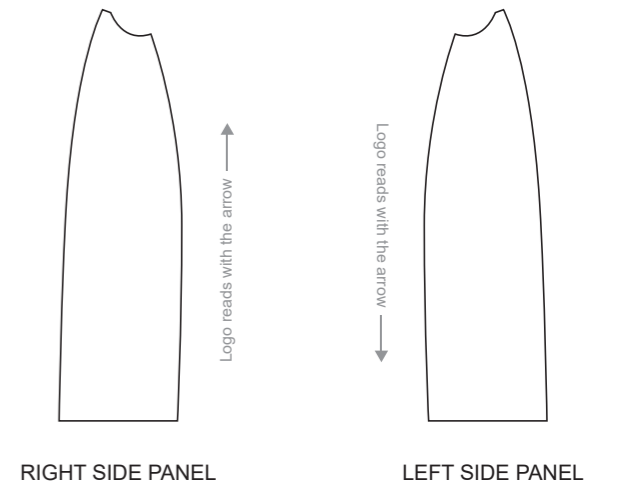

GF008 Sleeved Tri Top

Women's Specific Cut