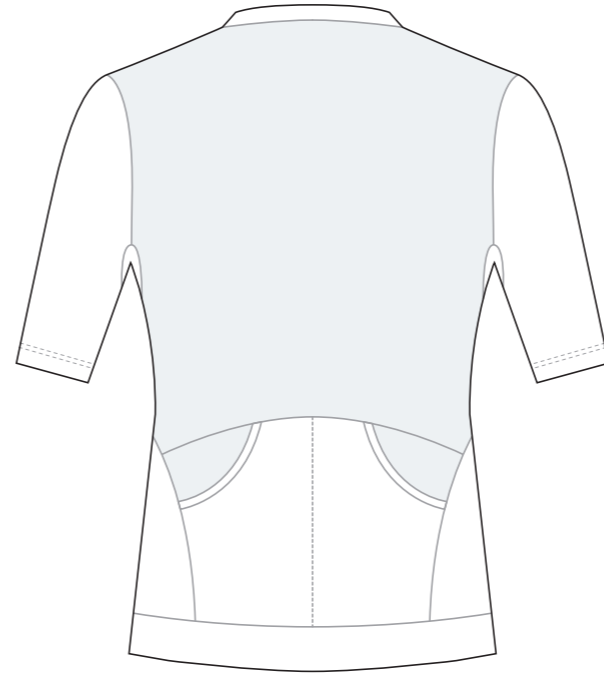

Women's Specific Cut

COLLAR

RIGHT SLEEVE

LEFT SLEEVE

HEM

COLORS USED (PMS / CMYK):

? C

? C

? C

? C

? C

? C

GF005 Sleeved Tri Top

COLLAR

RIGHT SLEEVE

LEFT SLEEVE