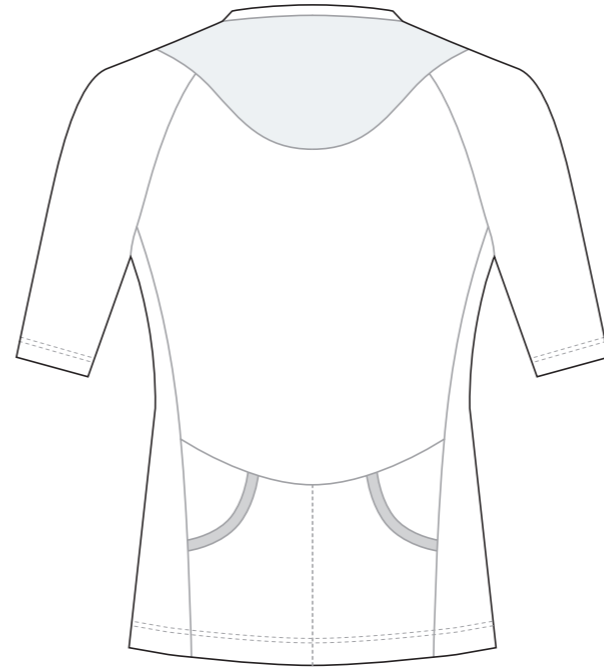

? C

? C

? C

✉ sales@limkoo.com

📱 limkooapparel

GF010 Sleeved Tri Top

Women's Specific Cut

COLORS USED (PMS / CMYK):