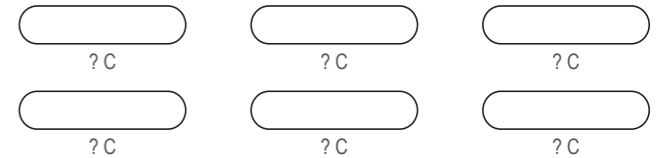

RIGHT SIDE PANEL

Logo reads with the arrow ↑

LEFT SIDE PANEL

Logo reads with the arrow ↓

COLORS USED (PMS / CMYK):

? C

? C

? C

? C

? C

? C

✉ sales@limkoo.com

📘 🐦 📷 [limkooapparel](#)

GF006 Sleeved Tri Top

Women's Specific Cut

COLORS USED (PMS / CMYK):