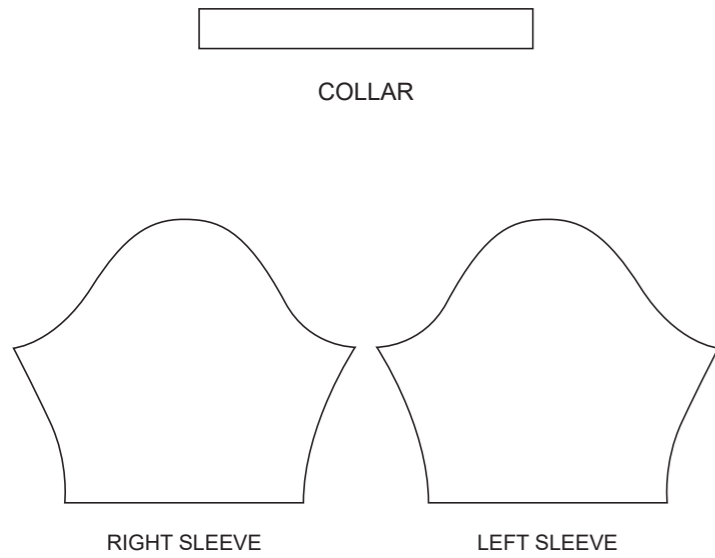

GF008 Sleeved Tri Top

Women's Specific Cut