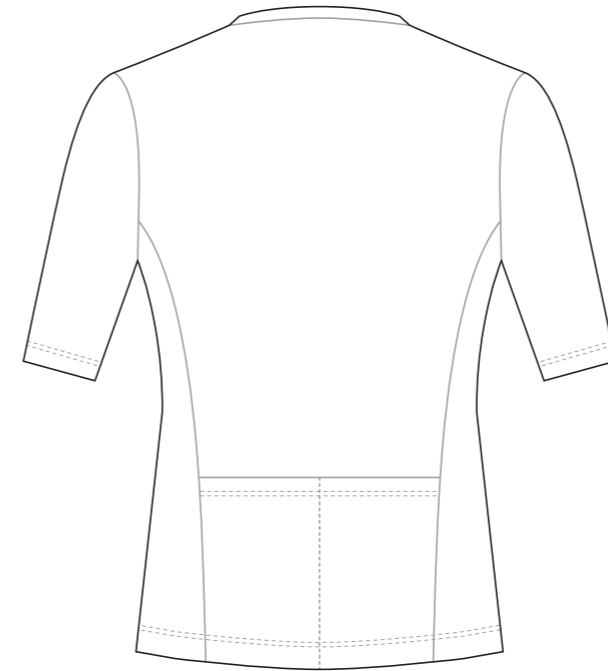

GF008 Sleeved Tri Top

Women's Specific Cut