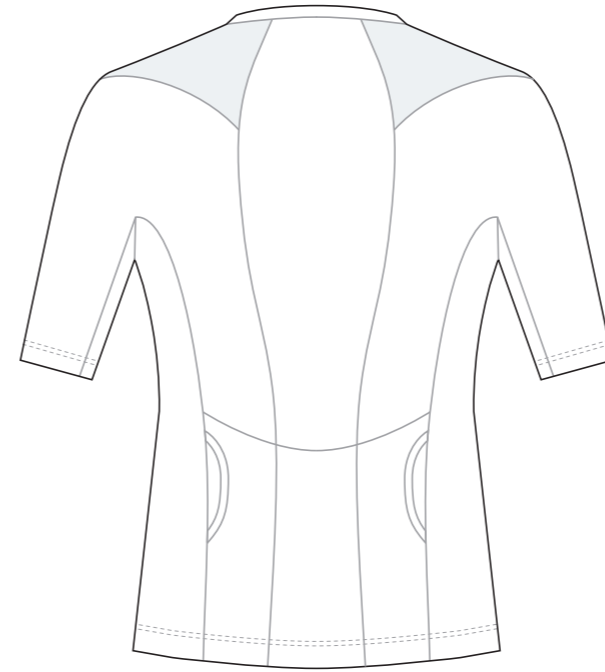

GF007 Sleeved Tri Top

Women's Specific Cut

Logo reads with the arrow