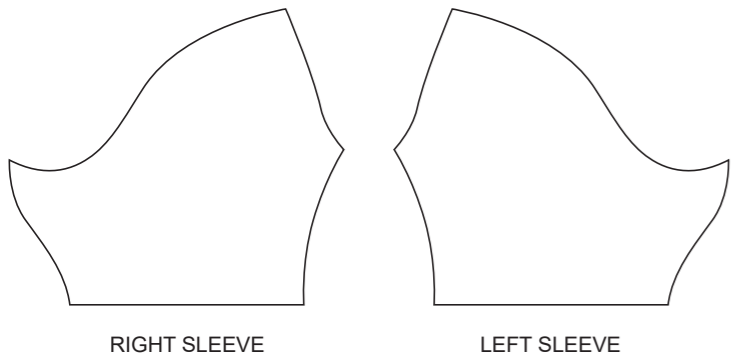

? C

? C

? C

✉ sales@limkoo.com

📱 limkooapparel

GF010 Sleeved Tri Top

Women's Specific Cut

COLORS USED (PMS / CMYK):