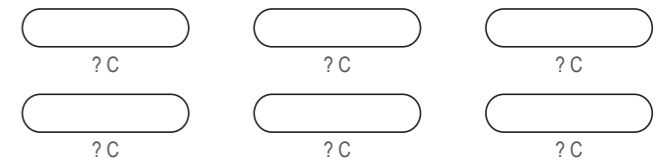

GF001 Sleeved Tri Top

COLORS USED (PMS / CMYK):

GF002 Sleeved Tri Top

Women's Specific Cut

COLLAR

RIGHT SLEEVE

LEFT SLEEVE

RIGHT SIDE PANEL

Logo reads with the arrow ↑

LEFT SIDE PANEL

Logo reads with the arrow ↓

HEM

COLORS USED (PMS / CMYK):

? C

? C

? C