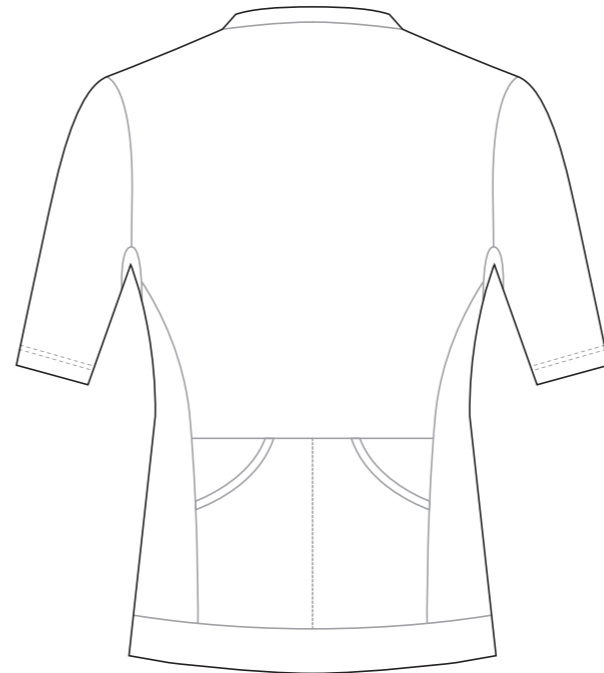

GF001 Sleeved Tri Top

COLORS USED (PMS / CMYK):

GF002 Sleeved Tri Top

Women's Specific Cut

COLLAR

RIGHT SLEEVE

LEFT SLEEVE

RIGHT SIDE PANEL