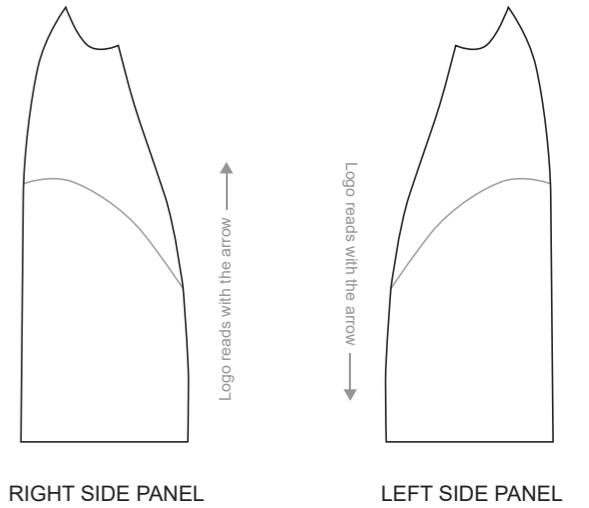

GF006 Sleeved Tri Top

Women's Specific Cut