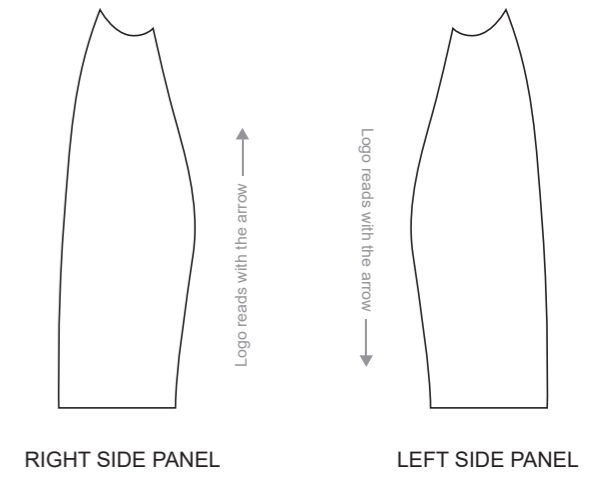

RIGHT SIDE PANEL

Logo reads with the arrow ↑

LEFT SIDE PANEL

Logo reads with the arrow ↓

COLORS USED (PMS / CMYK):

? C

? C

? C

? C

? C

? C

✉ sales@limkoo.com

📱 limkooapparel

GF010 Sleeved Tri Top

Women's Specific Cut

COLORS USED (PMS / CMYK):