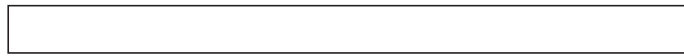

Women's Specific Cut

COLLAR

RIGHT SLEEVE

LEFT SLEEVE

HEM

COLORS USED (PMS / CMYK):

? C

? C