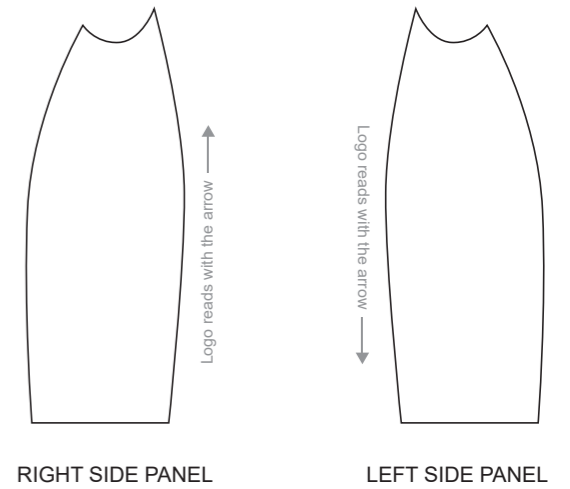

GF003 Sleeved Tri Top