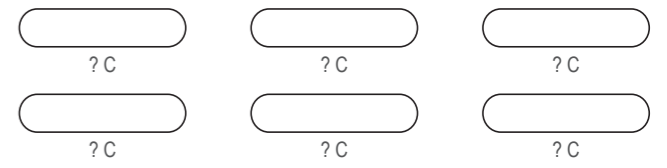

RIGHT SIDE PANEL

Logo reads with the arrow ↑

LEFT SIDE PANEL

Logo reads with the arrow ↓

COLORS USED (PMS / CMYK):

? C

? C

? C

? C

? C

? C

✉ sales@limkoo.com

📱 limkooapparel

GF010 Sleeved Tri Top

Women's Specific Cut

COLORS USED (PMS / CMYK):