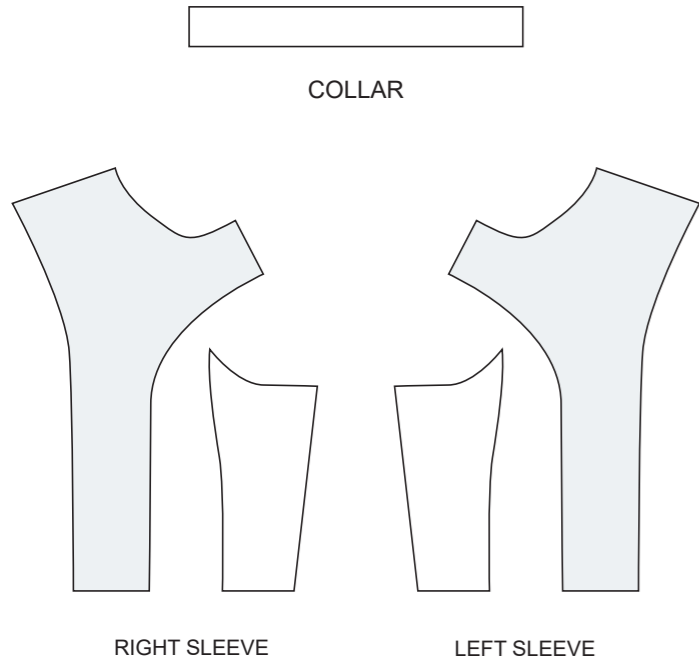

? C

? C

? C

✉ sales@limkoo.com

📱 limkooapparel

GF003 Sleeved Tri Top

COLORS USED (PMS / CMYK):

GF004 Sleeved Tri Top

Women's Specific Cut

COLLAR

RIGHT SLEEVE

LEFT SLEEVE

HEM

COLORS USED (PMS / CMYK):

? C

? C

? C

? C

? C

? C

GF005 Sleeved Tri Top

COLLAR

RIGHT SLEEVE

LEFT SLEEVE