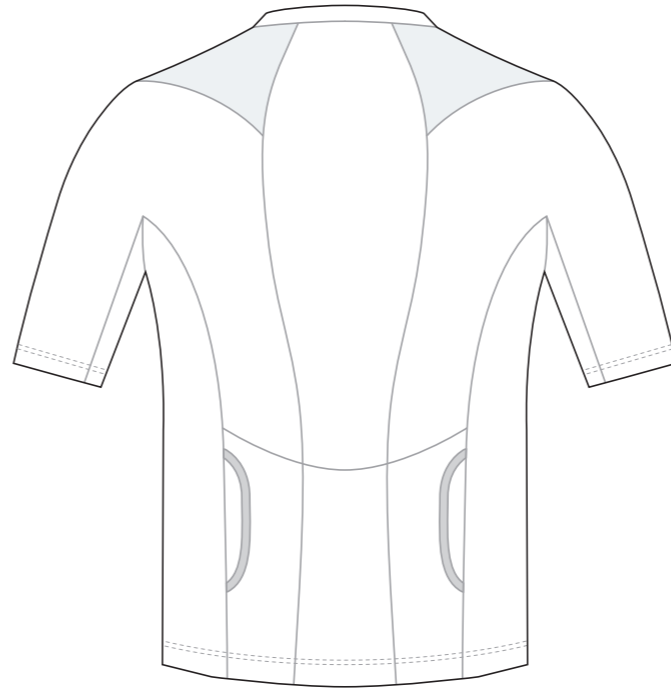

GF001 Sleeved Tri Top

COLORS USED (PMS / CMYK):

GF002 Sleeved Tri Top

Women's Specific Cut

COLLAR

RIGHT SLEEVE

LEFT SLEEVE

RIGHT SIDE PANEL

? C

? C

? C

✉ sales@limkoo.com

📱 limkooapparel

GF003 Sleeved Tri Top

COLORS USED (PMS / CMYK):

GF004 Sleeved Tri Top

Women's Specific Cut

COLLAR

RIGHT SLEEVE

LEFT SLEEVE

HEM

COLORS USED (PMS / CMYK):

? C

? C

? C

? C

? C

? C

GF005 Sleeved Tri Top

COLLAR

RIGHT SLEEVE

LEFT SLEEVE