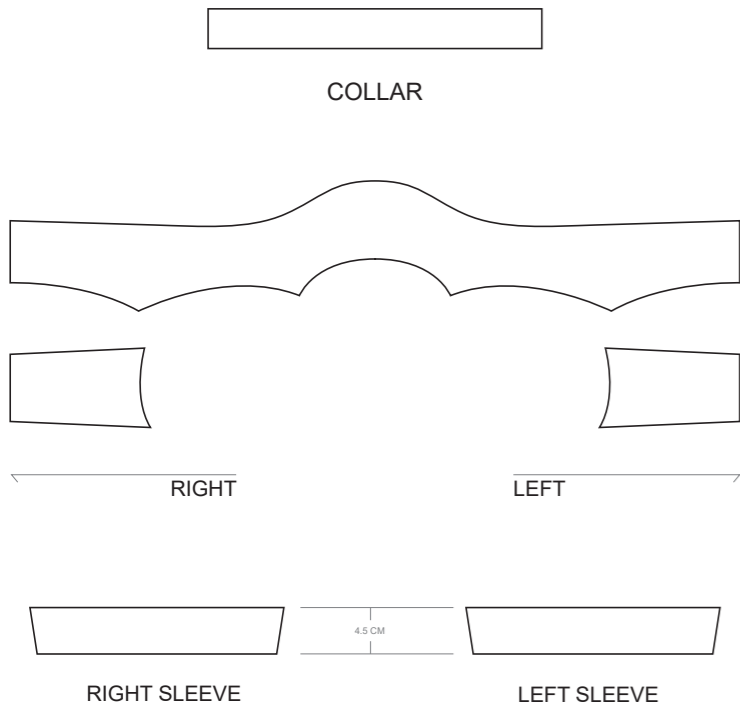

GF001 Sleeved Tri Top

COLORS USED (PMS / CMYK):

GF002 Sleeved Tri Top

Women's Specific Cut

COLLAR

RIGHT SLEEVE

LEFT SLEEVE

RIGHT SIDE PANEL