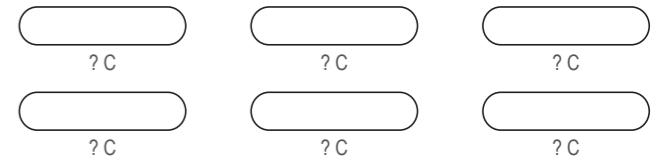

Logo reads with the arrow ↑

LEFT SIDE PANEL

Logo reads with the arrow ↓

HEM

COLORS USED (PMS / CMYK):

? C

? C

? C

? C

? C

? C

✉ sales@limkoo.com

📱 limkooapparel

GF003 Sleeved Tri Top

COLORS USED (PMS / CMYK):

GF004 Sleeved Tri Top

Women's Specific Cut

COLLAR

RIGHT SLEEVE

LEFT SLEEVE

HEM

COLORS USED (PMS / CMYK):

? C

? C