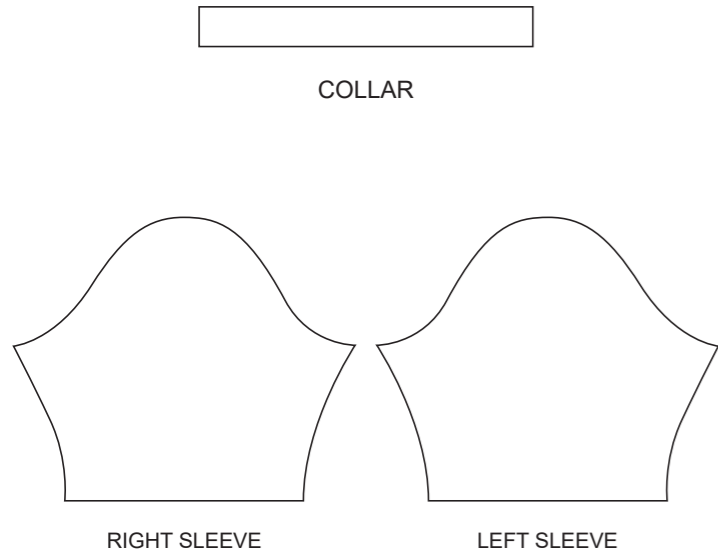

RIGHT SIDE PANEL

Logo reads with the arrow ↑

LEFT SIDE PANEL

Logo reads with the arrow ↓

COLORS USED (PMS / CMYK):

? C

? C

? C

? C

? C

? C

✉ sales@limkoo.com

📘 🐦 📷 [limkooapparel](#)

GF006 Sleeved Tri Top

Women's Specific Cut

COLORS USED (PMS / CMYK):

GF007 Sleeved Tri Top

Women's Specific Cut

COLLAR

Logo reads with the arrow

Logo reads with the arrow

RIGHT SIDE PANEL

LEFT SIDE PANEL

COLORS USED (PMS / CMYK):