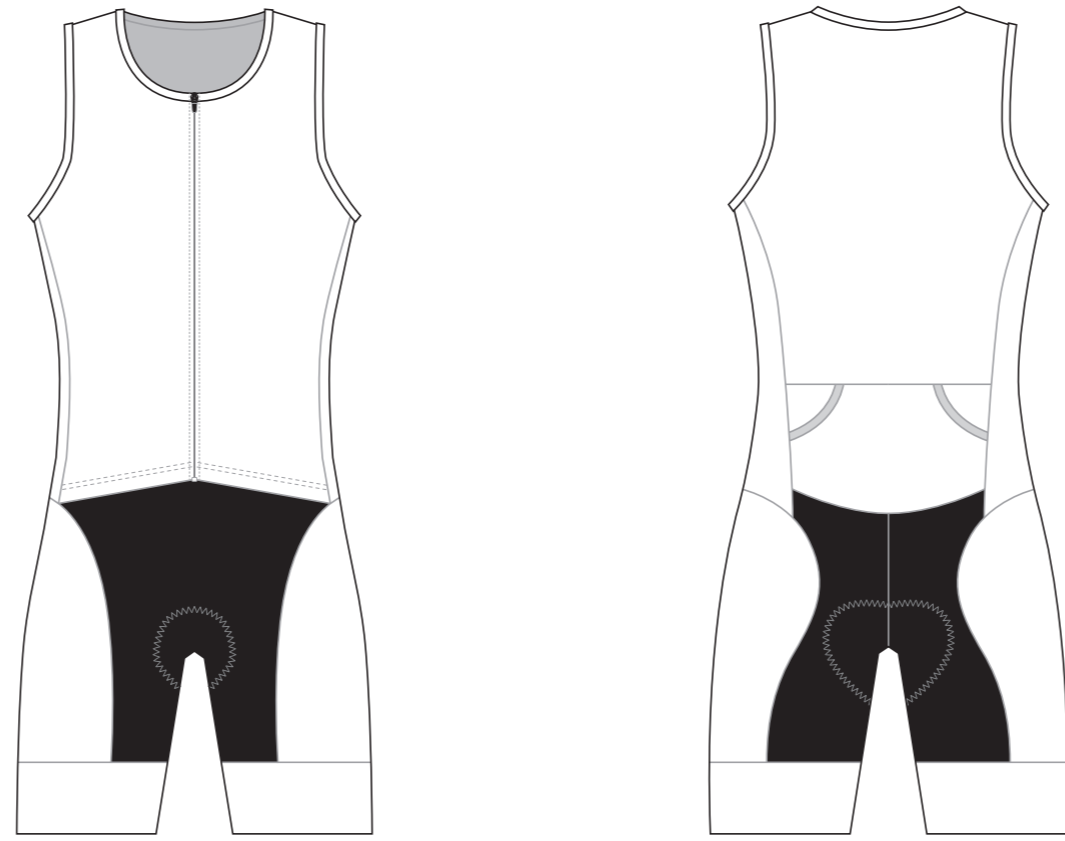

GD001 Full Zip Tri Suit

COLORS USED (PMS / CMYK):

GD002 Full Zip Tri Suit

COLORS USED (PMS / CMYK):