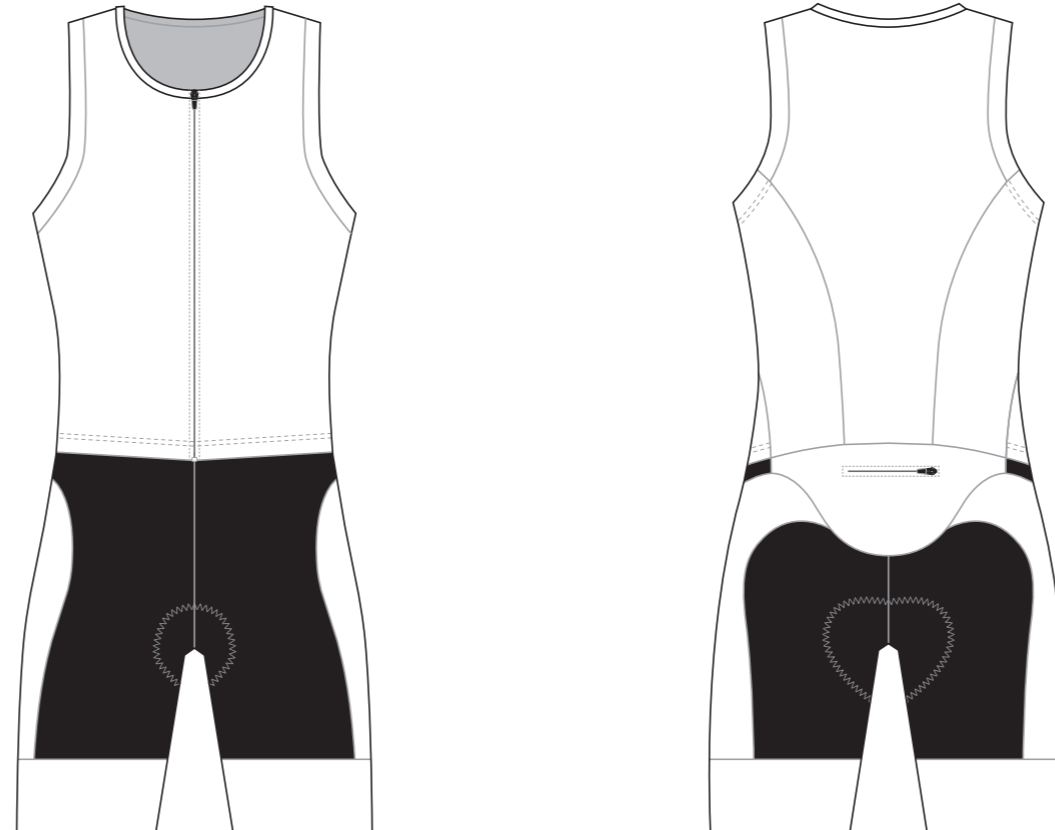

GD001 Full Zip Tri Suit

COLORS USED (PMS / CMYK):

GD002 Full Zip Tri Suit

COLORS USED (PMS / CMYK):