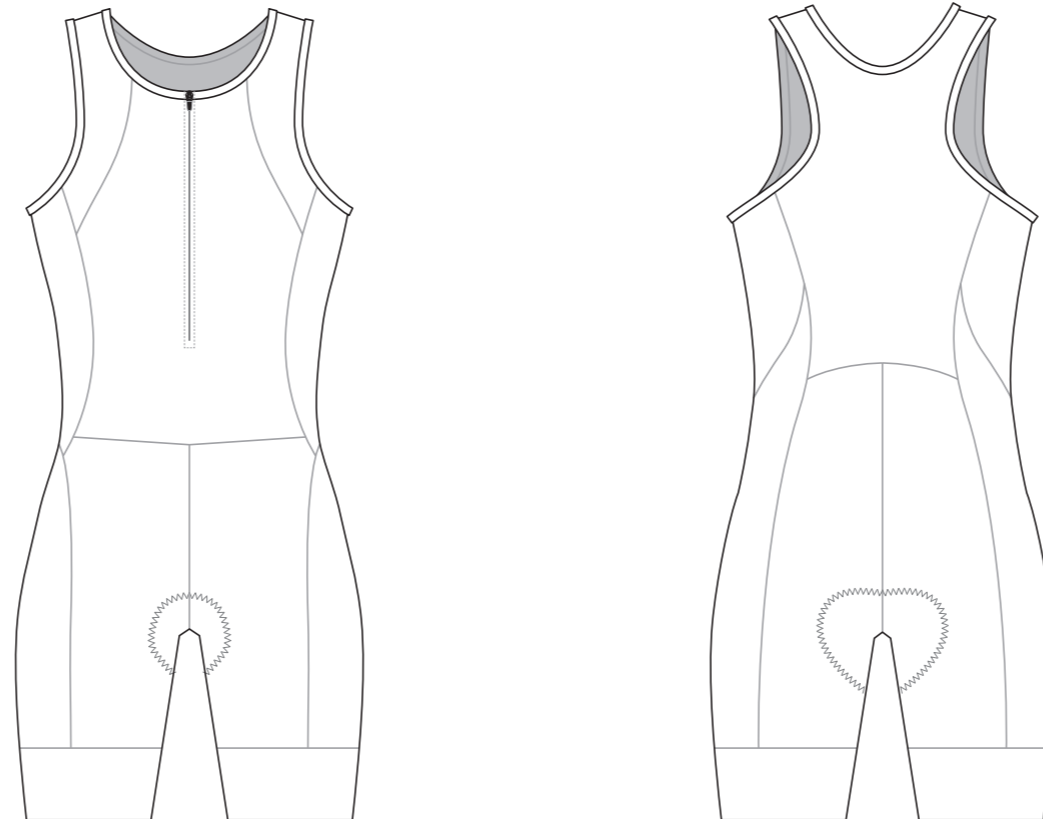

GC004 Tri Suit

Women's Specific Cut

RIGHT SIDE PANEL

LEFT SIDE PANEL

RIGHT BAND

LEFT BAND

NECK TRIM

LEFT BINDING