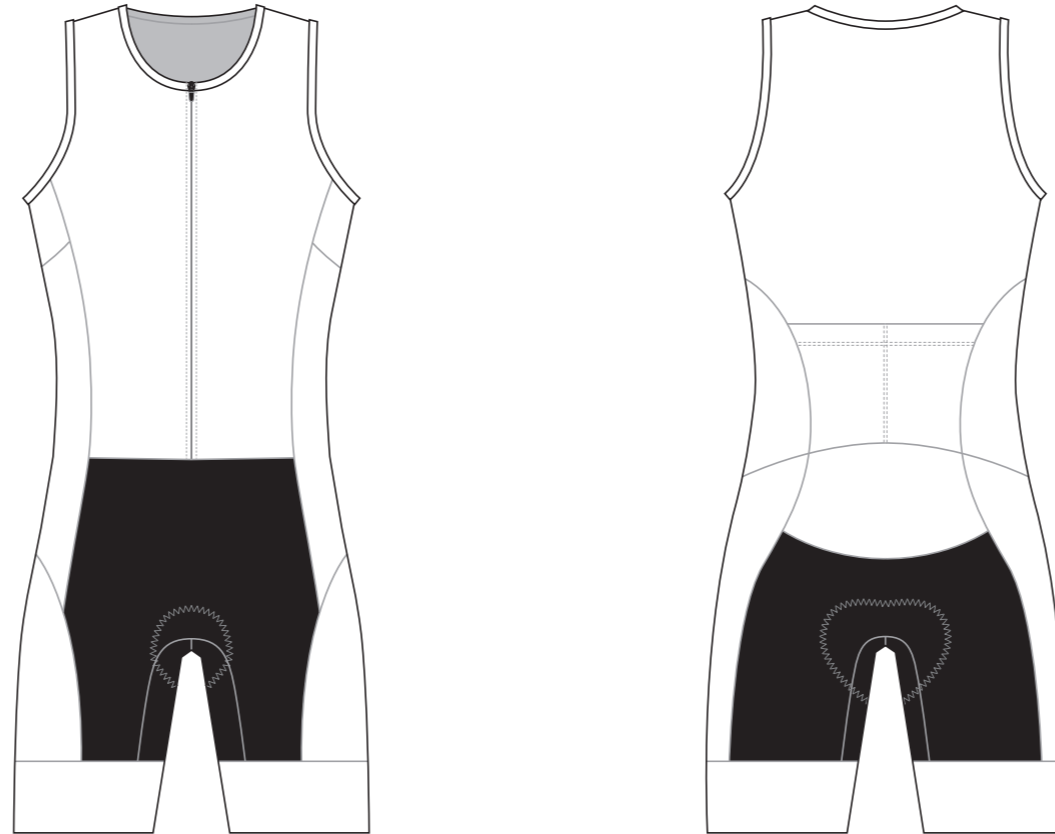

GC008 Tri Suit