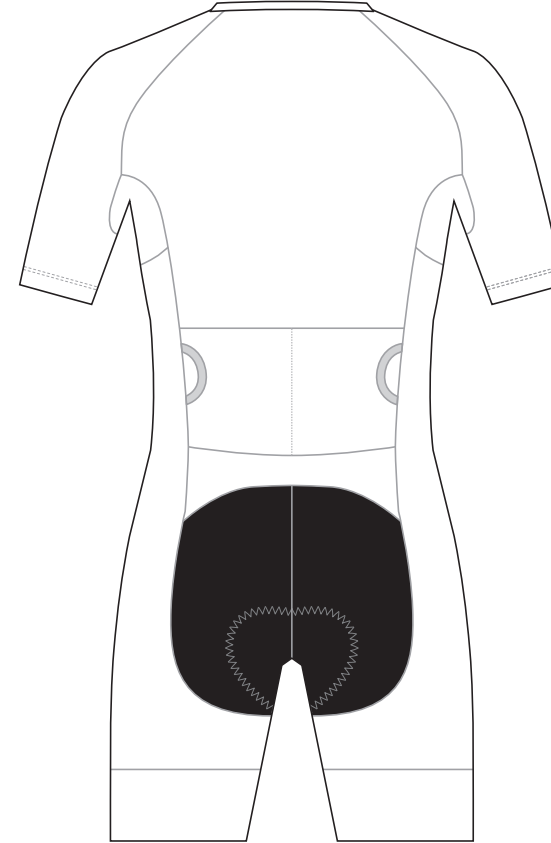

# GB001 Full Zip Sleeved Tri Suit

RIGHT SIDE PANEL

LEFT SIDE PANEL

RIGHT BAND

LEFT BAND

RIGHT SLEEVE

LEFT SLEEVE

COLORS USED (PMS / CMYK):