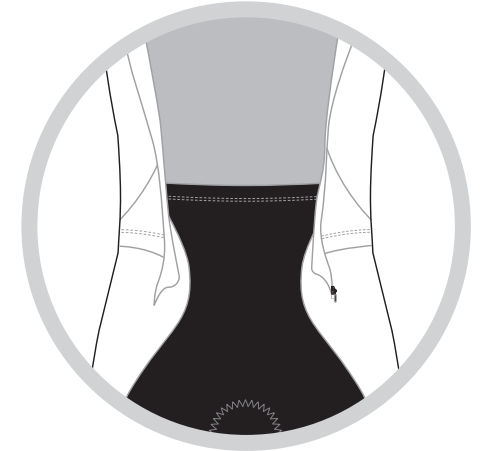

# GB012 Full Zip Sleeved Tri Suit

RIGHT SIDE PANEL

LEFT SIDE PANEL

RIGHT BAND

LEFT BAND

RIGHT SLEEVE

LEFT SLEEVE

COLORS USED (PMS / CMYK):