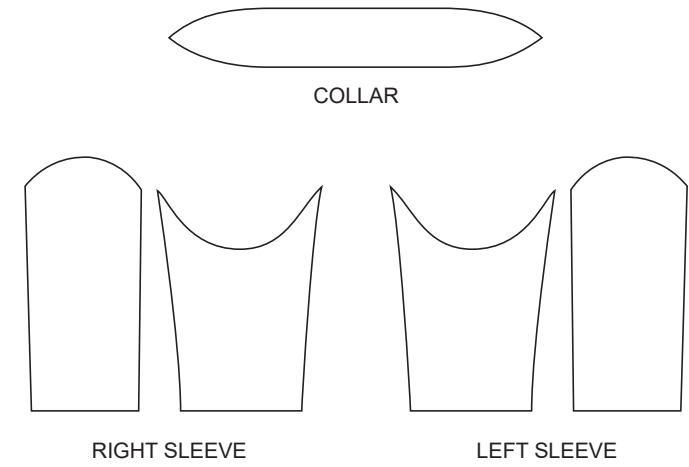

GB017 Full Zip Sleeved Tri Suit

Women's Specific Cut