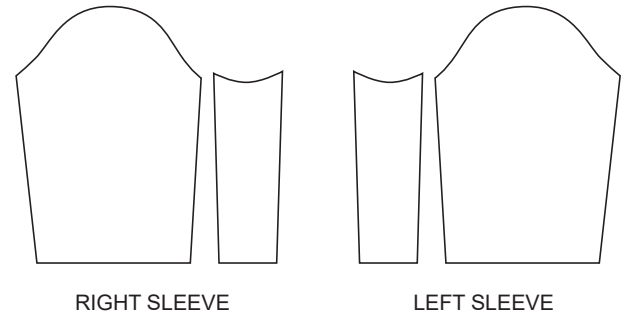

GB002 Full Zip Sleeved Tri Suit

COLORS USED (PMS / CMYK):