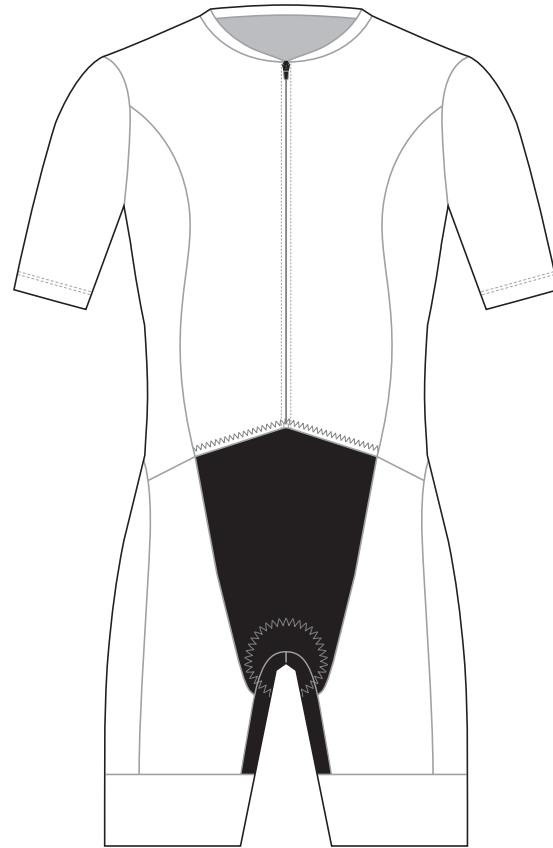

# GB003 Full Zip Sleeved Tri Suit

RIGHT SIDE PANEL

LEFT SIDE PANEL

RIGHT BAND

LEFT BAND

RIGHT SLEEVE

LEFT SLEEVE

COLORS USED (PMS / CMYK):

# GB004 Full Zip Sleeved Tri Suit

RIGHT SIDE PANEL

LEFT SIDE PANEL

RIGHT BAND

LEFT BAND

COLLAR

RIGHT SLEEVE

LEFT SLEEVE