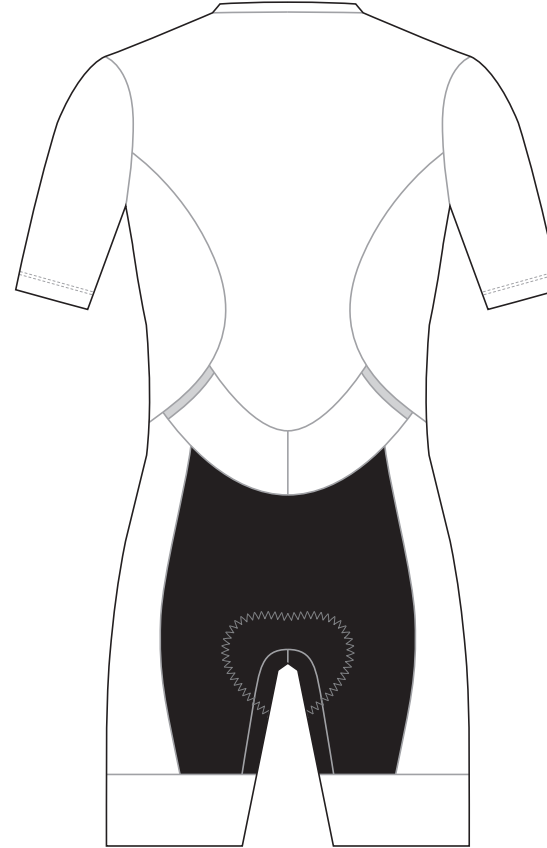

# GB003 Full Zip Sleeved Tri Suit

RIGHT SIDE PANEL

LEFT SIDE PANEL

RIGHT BAND

LEFT BAND

RIGHT SLEEVE

LEFT SLEEVE

COLORS USED (PMS / CMYK):

# GB004 Full Zip Sleeved Tri Suit

RIGHT SIDE PANEL

LEFT SIDE PANEL

RIGHT BAND

LEFT BAND

COLLAR

RIGHT SLEEVE

LEFT SLEEVE