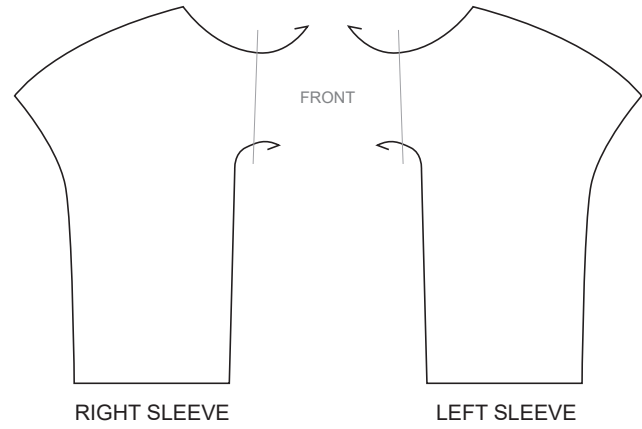

GB014 Full Zip Sleeved Tri Suit