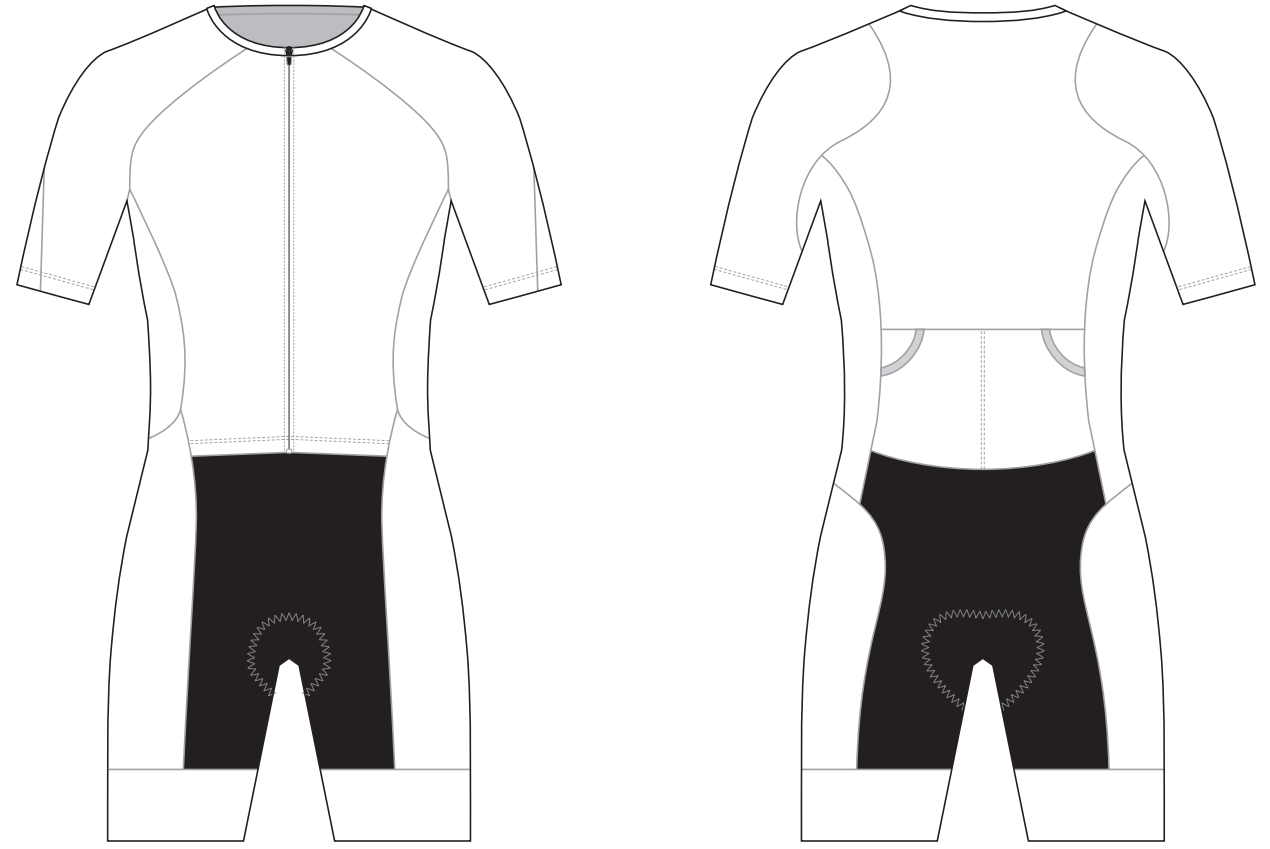

# GB013 Full Zip Sleeved Tri Suit

ARMPIT  
RIGHT

ARMPIT  
LEFT

RIGHT SIDE PANEL

LEFT SIDE PANEL

RIGHT BAND

LEFT BAND

RIGHT SLEEVE