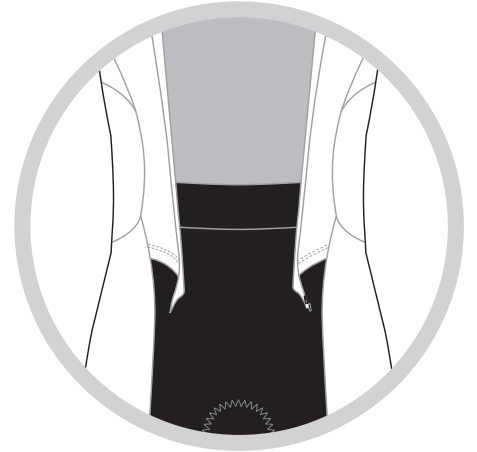

COLORS USED (PMS / CMYK):