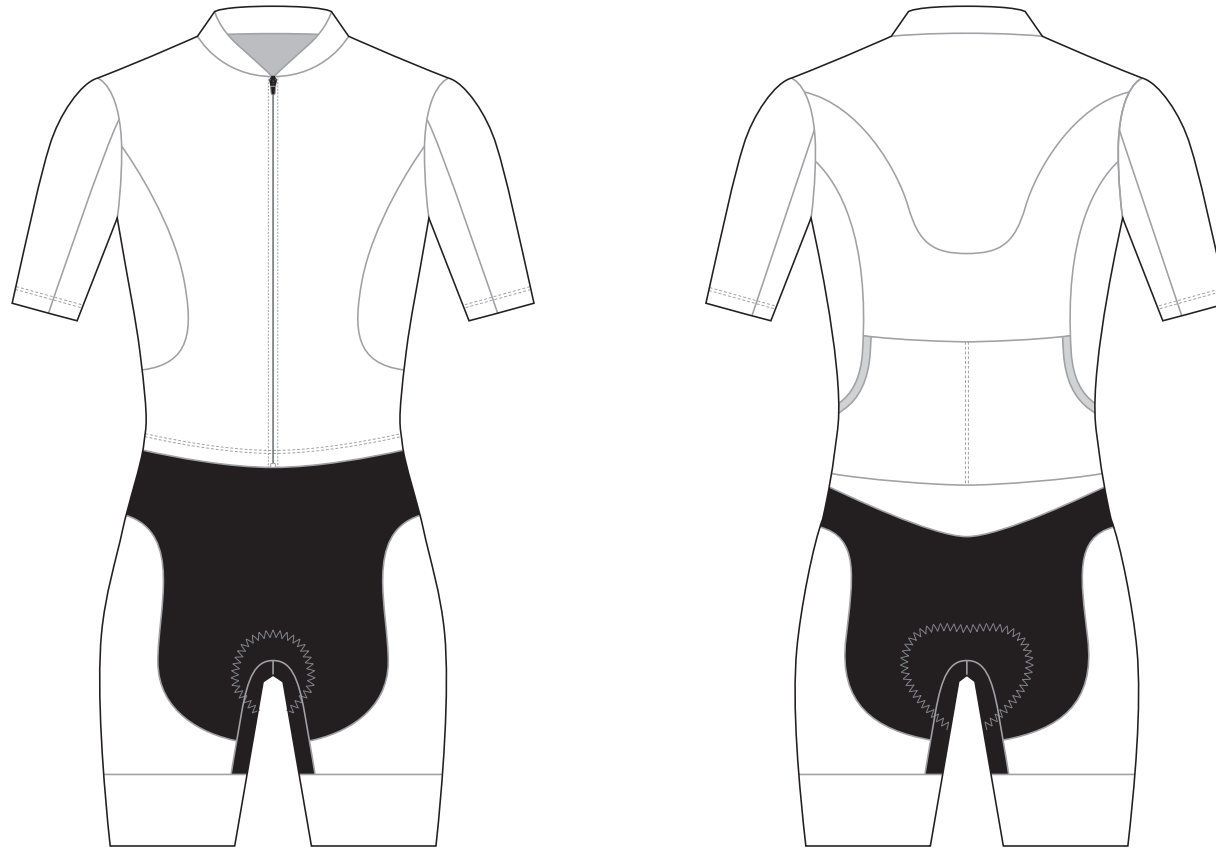

GB017 Full Zip Sleeved Tri Suit

Women's Specific Cut