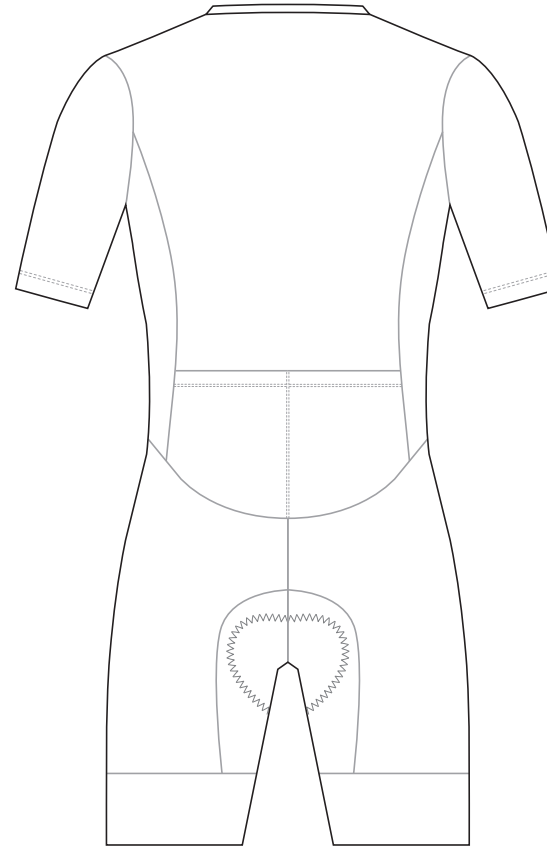

# GB005 Full Zip Sleeved Tri Suit

RIGHT SIDE PANEL

LEFT SIDE PANEL

RIGHT BAND

LEFT BAND

RIGHT SLEEVE

LEFT SLEEVE

COLORS USED (PMS / CMYK):