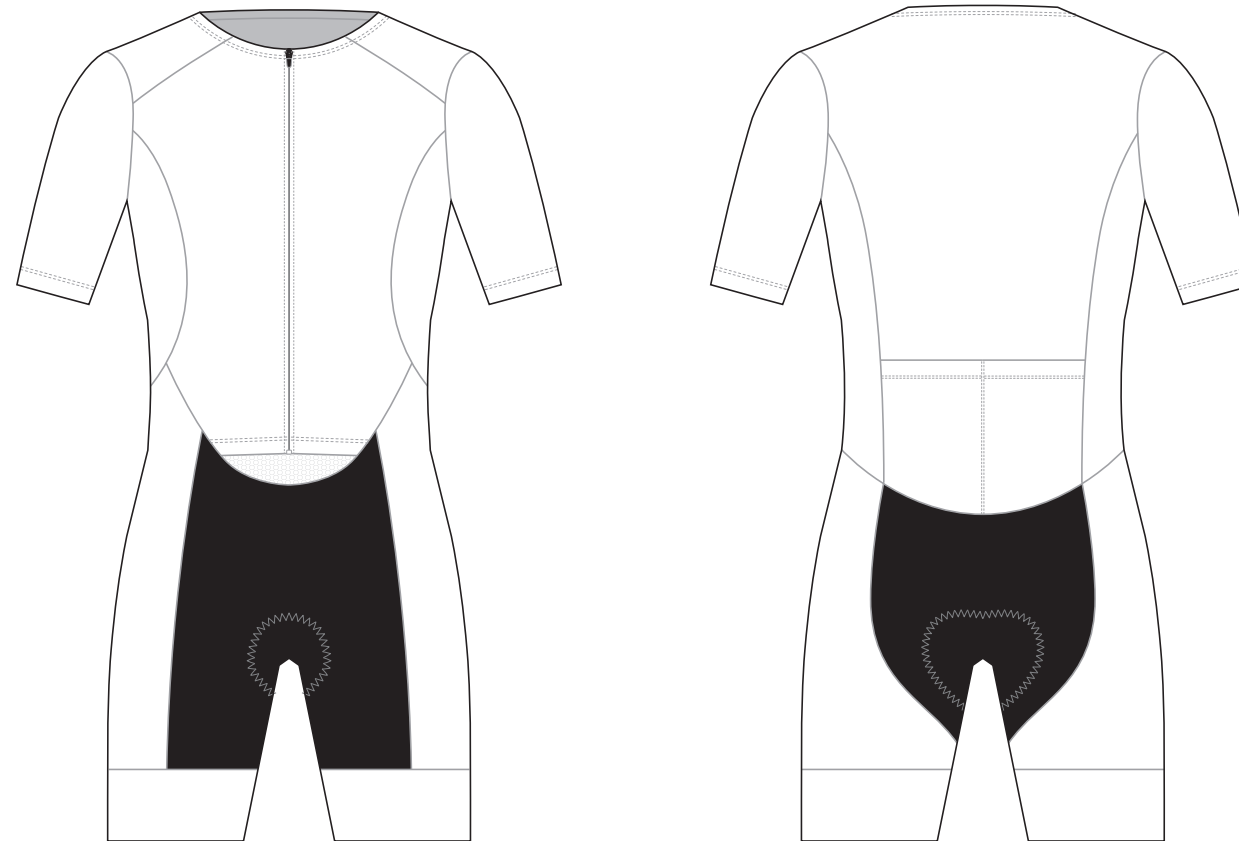

GB007 Full Zip Sleeved Tri Suit