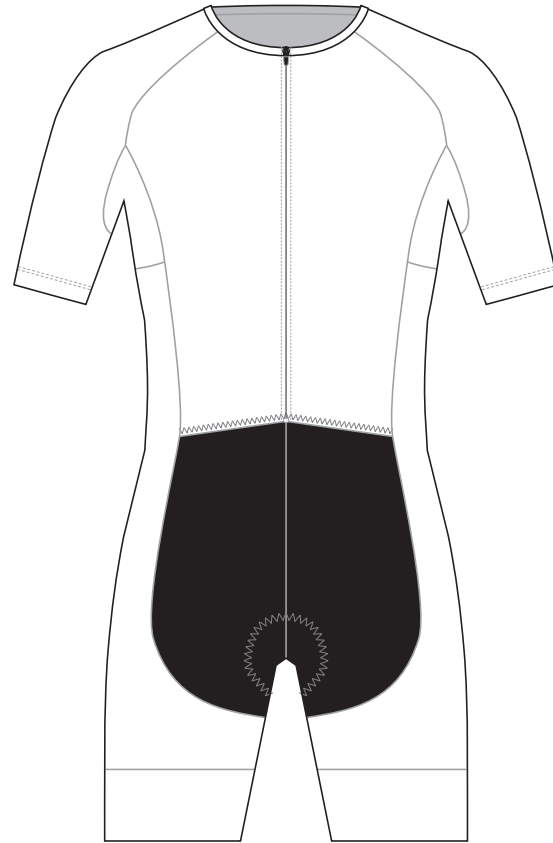

# GB001 Full Zip Sleeved Tri Suit

RIGHT SIDE PANEL

LEFT SIDE PANEL

RIGHT BAND

LEFT BAND

RIGHT SLEEVE

LEFT SLEEVE

COLORS USED (PMS / CMYK):