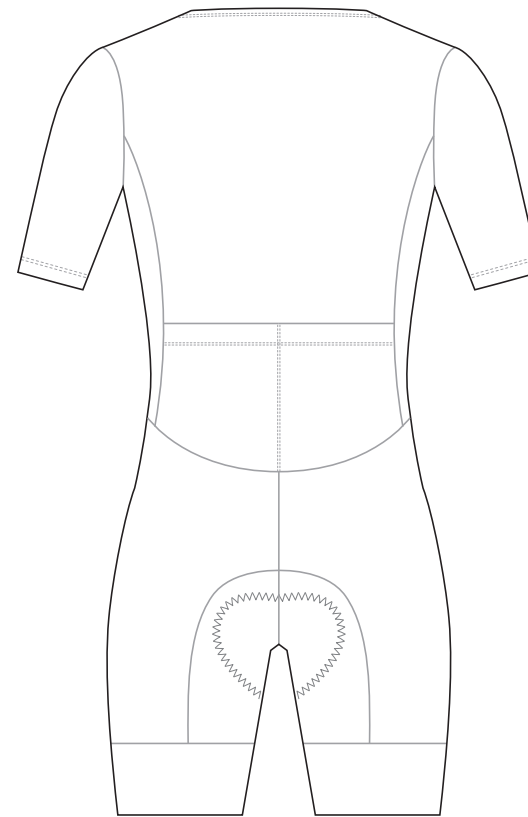

# GB006 Full Zip Sleeved Tri Suit

Women's Specific Cut

RIGHT SIDE PANEL

LEFT SIDE PANEL

RIGHT BAND

LEFT BAND

RIGHT SLEEVE

LEFT SLEEVE