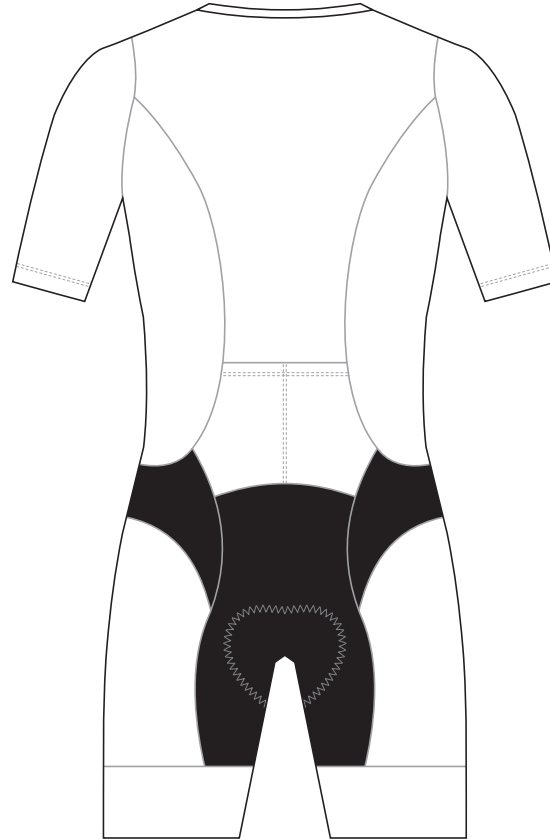

# GB011 Full Zip Sleeved Tri Suit

RIGHT SIDE PANEL

LEFT SIDE PANEL

RIGHT BAND

LEFT BAND

RIGHT SLEEVE

LEFT SLEEVE

COLORS USED (PMS / CMYK):