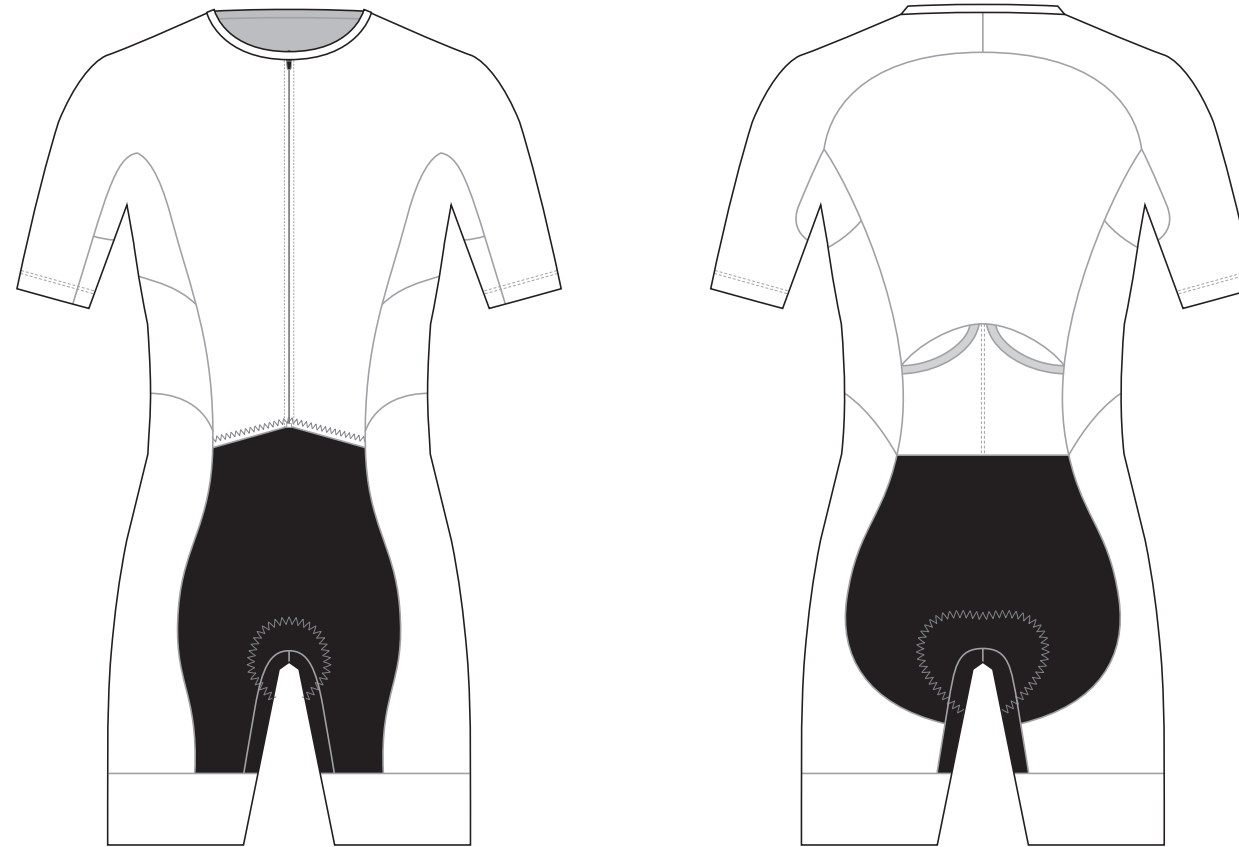

GB016 Full Zip Sleeved Tri Suit