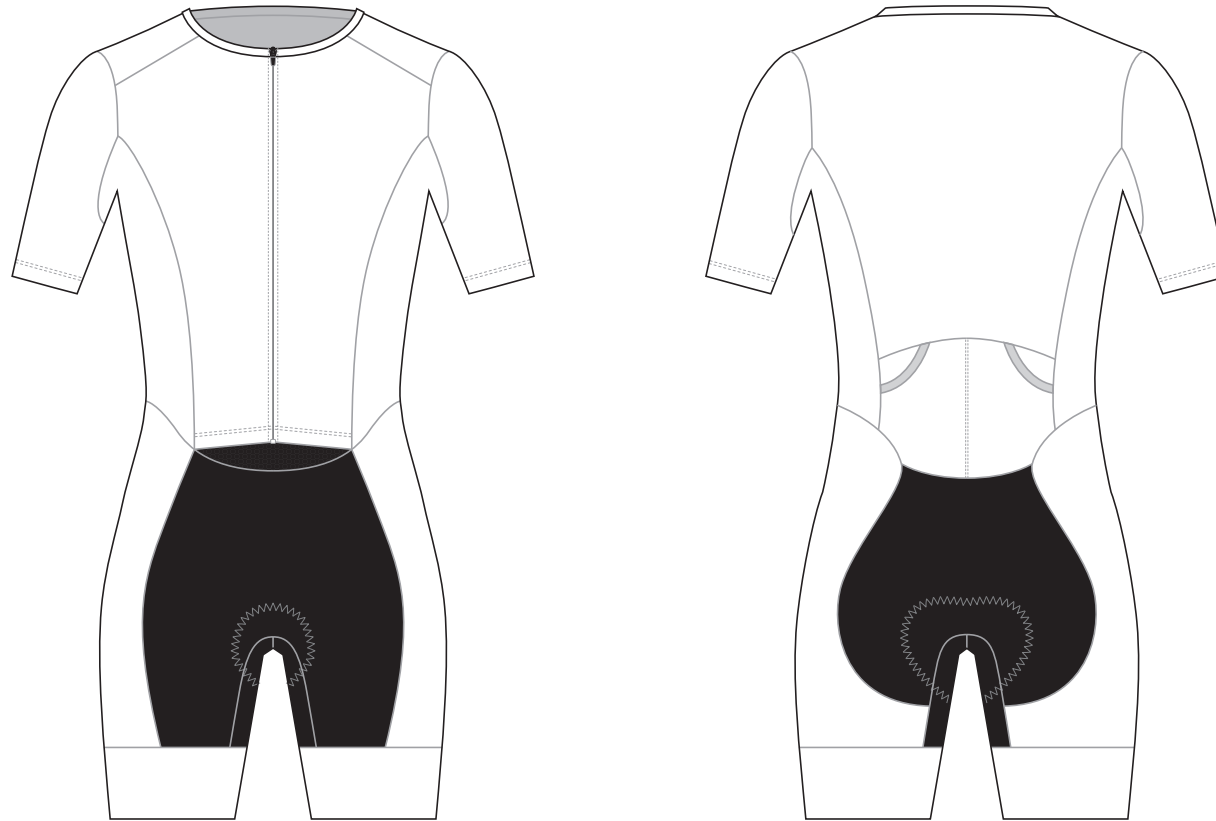

GB010 Full Zip Sleeved Tri Suit

Women's Specific Cut

COLORS USED (PMS / CMYK):