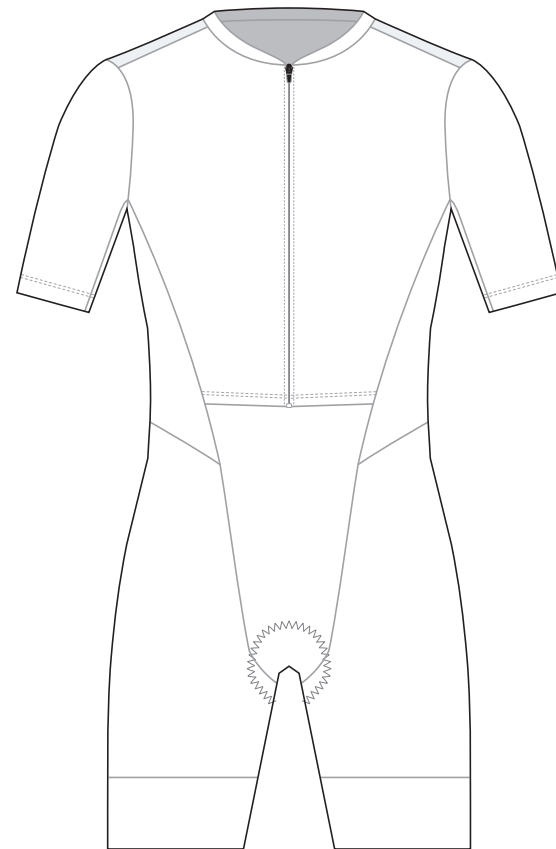

# GB021 Full Zip Sleeved Tri Suit

RIGHT SIDE PANEL

LEFT SIDE PANEL

RIGHT BAND

LEFT BAND

COLLAR

RIGHT SLEEVE

LEFT SLEEVE