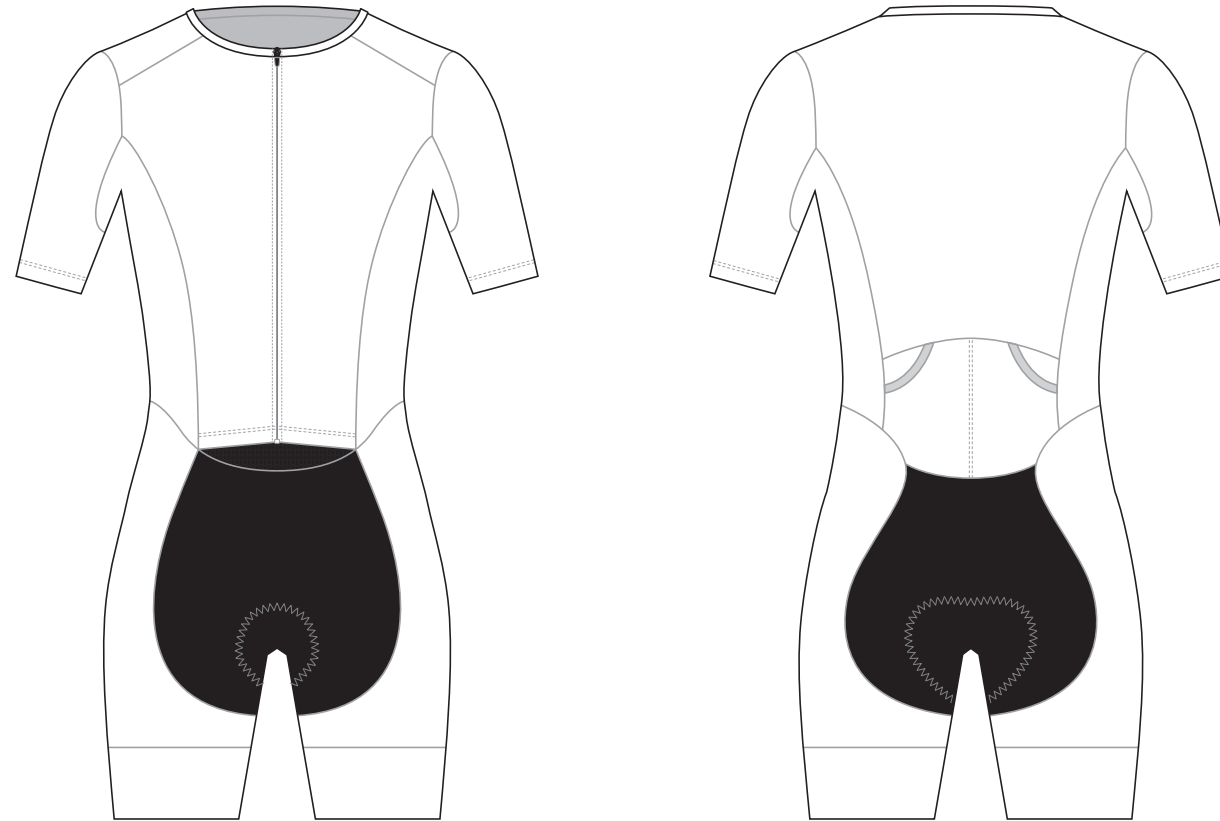

GB015 Full Zip Sleeved Tri Suit

Women's Specific Cut