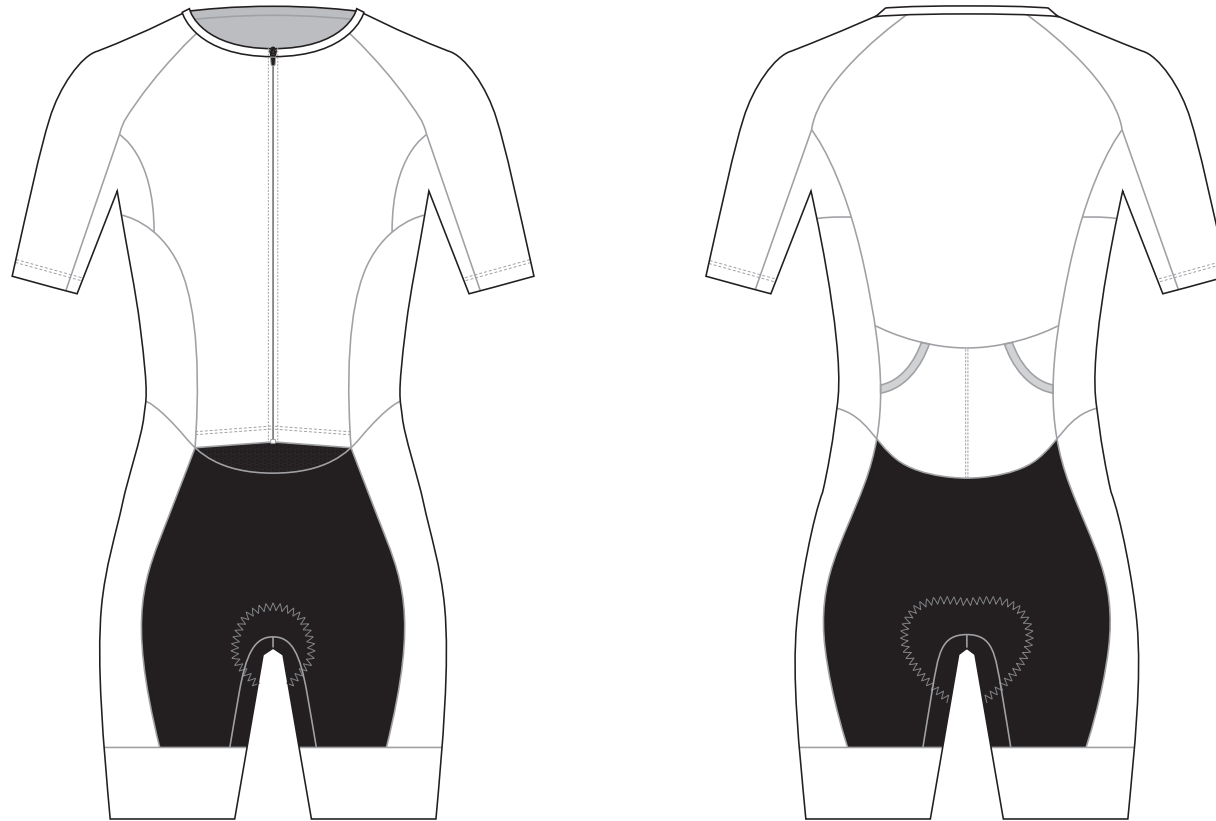

# GB008 Full Zip Sleeved Tri Suit

COLORS USED (PMS / CMYK):

# GB009 Full Zip Sleeved Tri Suit

Women's Specific Cut

RIGHT SLEEVE

LEFT SLEEVE

RIGHT SIDE PANEL

LEFT SIDE PANEL

RIGHT BAND

LEFT BAND