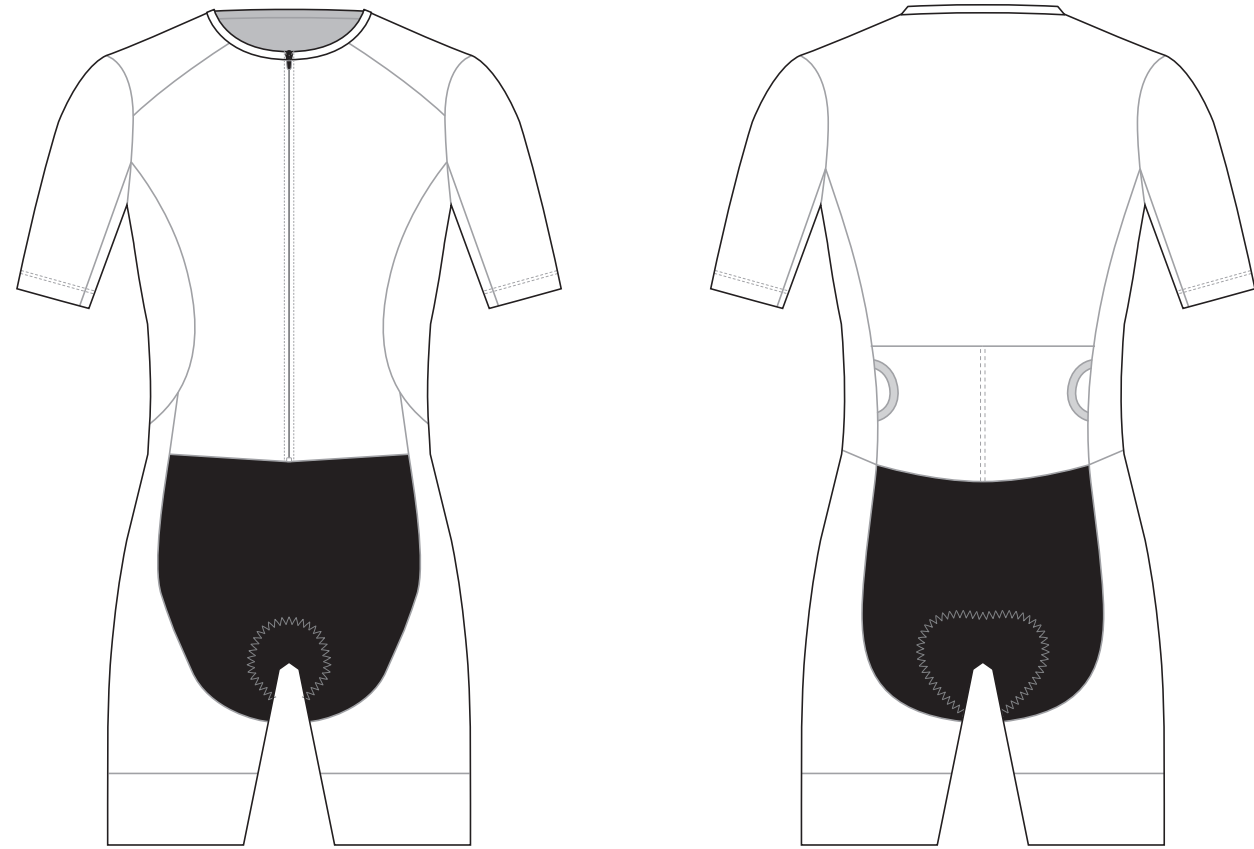

GB002 Full Zip Sleeved Tri Suit

COLORS USED (PMS / CMYK):