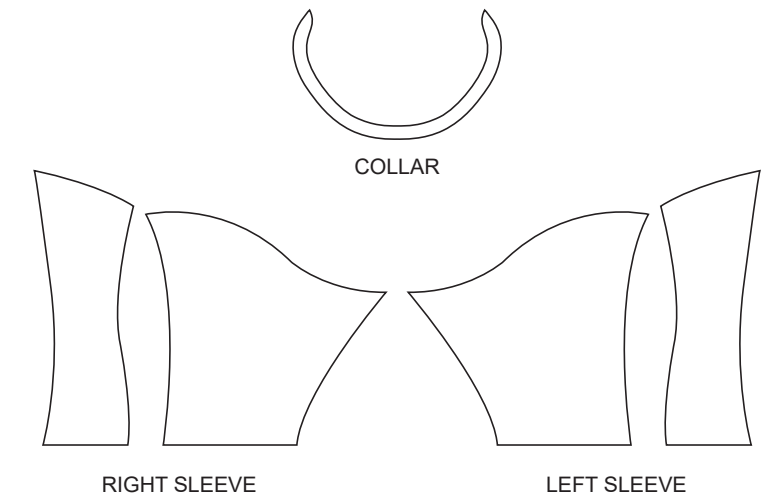

# GB021 Full Zip Sleeved Tri Suit

RIGHT SIDE PANEL

LEFT SIDE PANEL

RIGHT BAND

LEFT BAND

COLLAR

RIGHT SLEEVE

LEFT SLEEVE