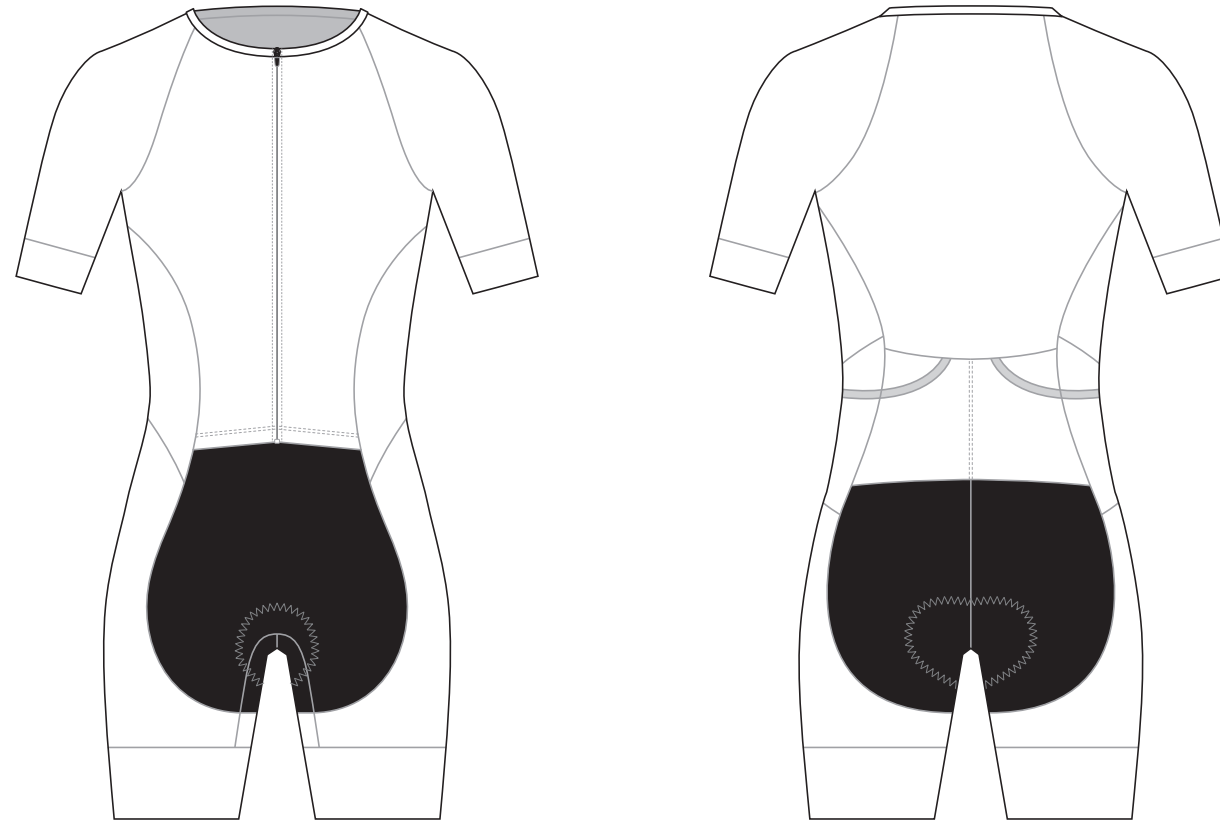

GB019 Full Zip Sleeved Tri Suit

Women's Specific Cut