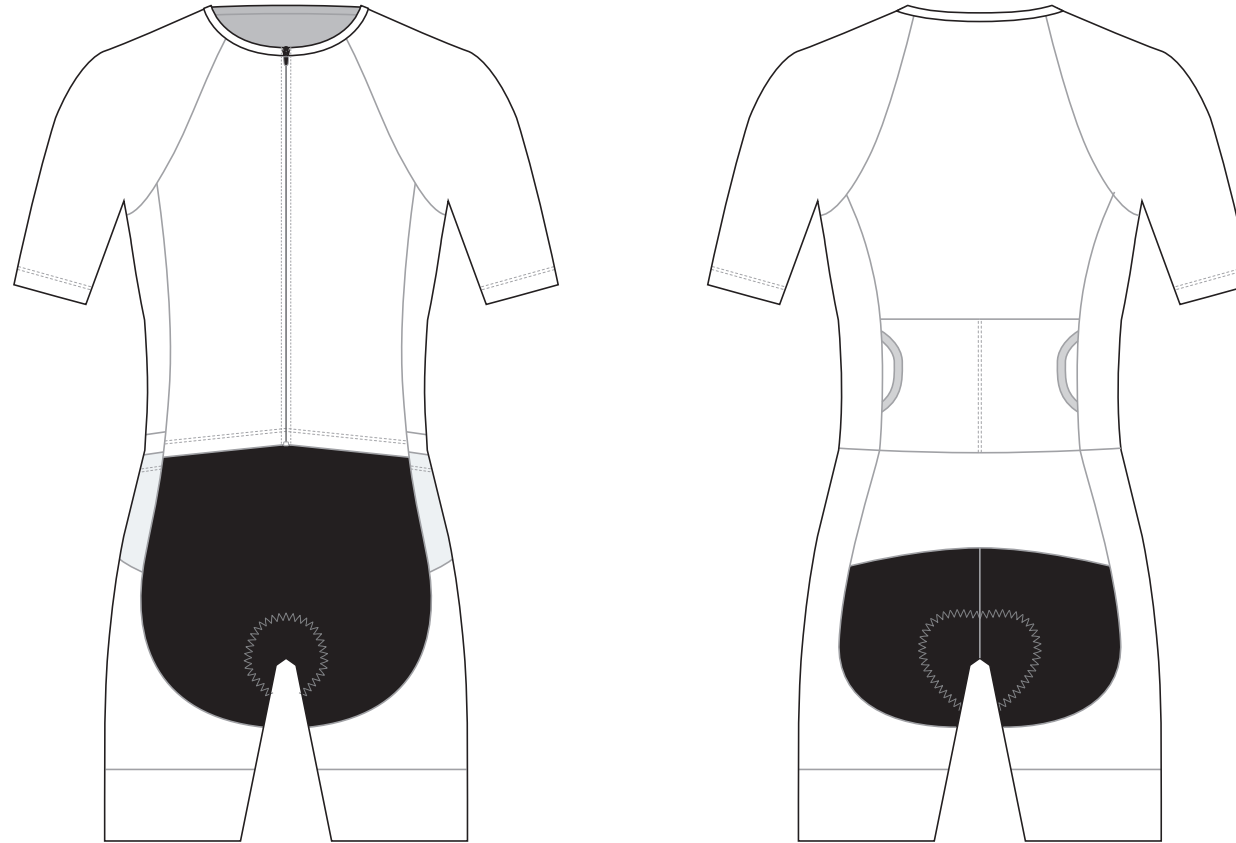

GB018 Full Zip Sleeved Tri Suit