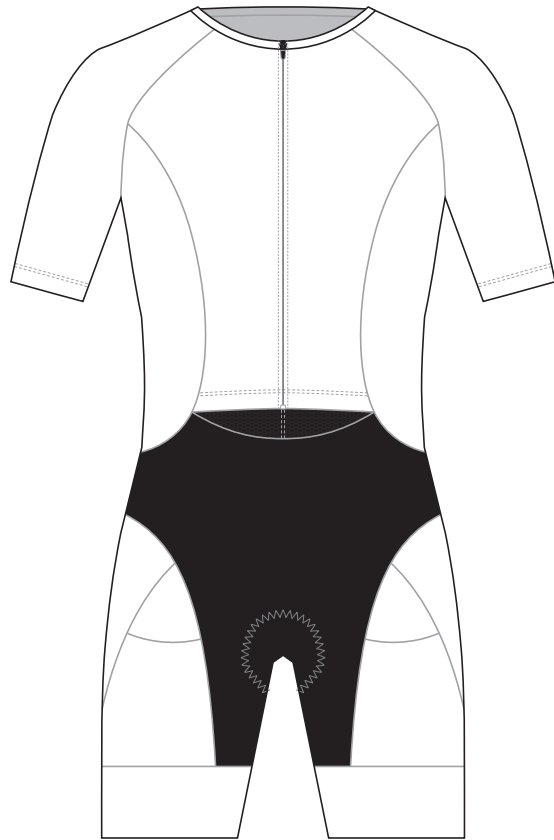

# GB011 Full Zip Sleeved Tri Suit

RIGHT SIDE PANEL

LEFT SIDE PANEL

RIGHT BAND

LEFT BAND

RIGHT SLEEVE

LEFT SLEEVE

COLORS USED (PMS / CMYK):