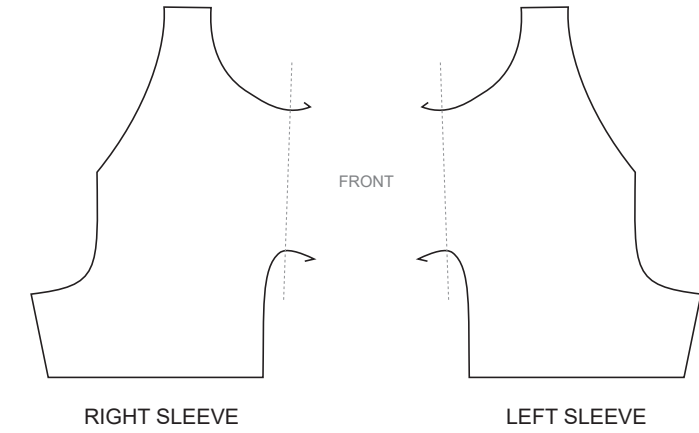

GB016 Full Zip Sleeved Tri Suit