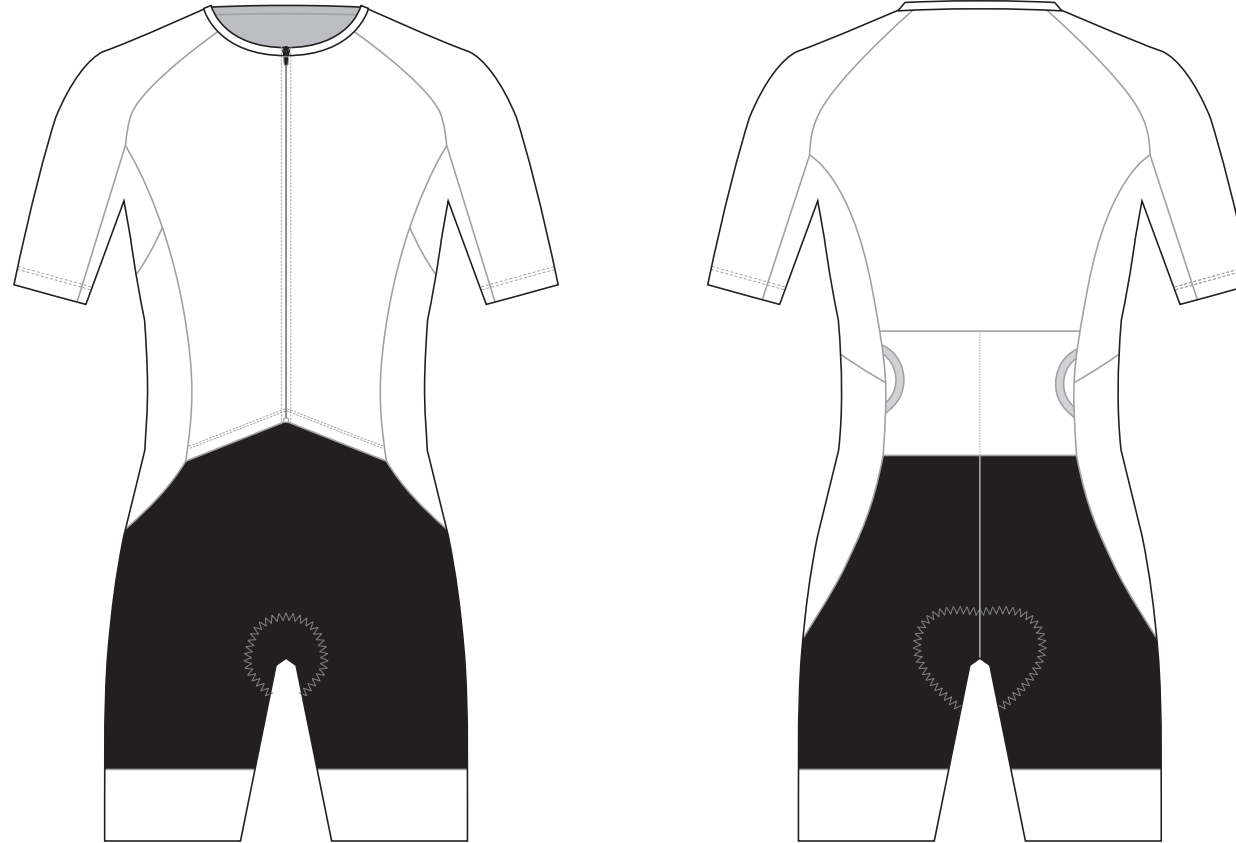

# GB003 Full Zip Sleeved Tri Suit

RIGHT SIDE PANEL

LEFT SIDE PANEL

RIGHT BAND

LEFT BAND

RIGHT SLEEVE

LEFT SLEEVE

COLORS USED (PMS / CMYK):

# GB004 Full Zip Sleeved Tri Suit

RIGHT SIDE PANEL

LEFT SIDE PANEL

RIGHT BAND

LEFT BAND

COLLAR

RIGHT SLEEVE

LEFT SLEEVE