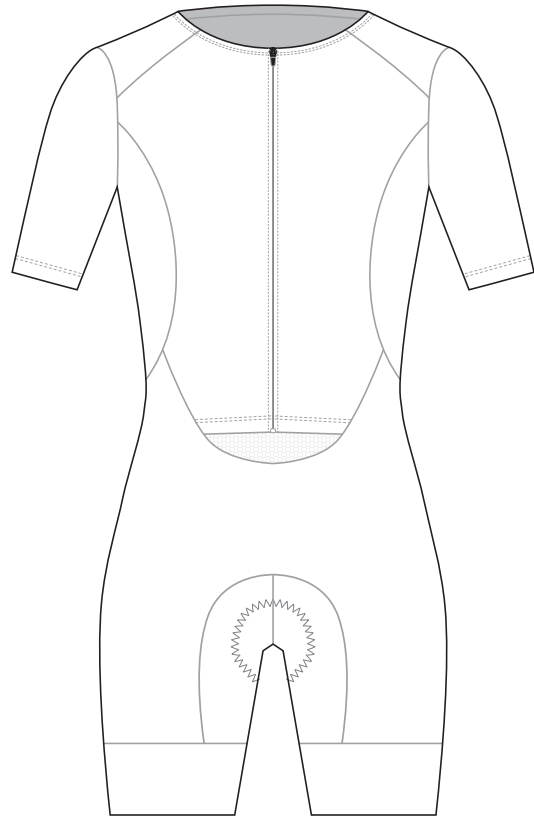

# GB006 Full Zip Sleeved Tri Suit

Women's Specific Cut

RIGHT SIDE PANEL

LEFT SIDE PANEL

RIGHT BAND

LEFT BAND

RIGHT SLEEVE

LEFT SLEEVE