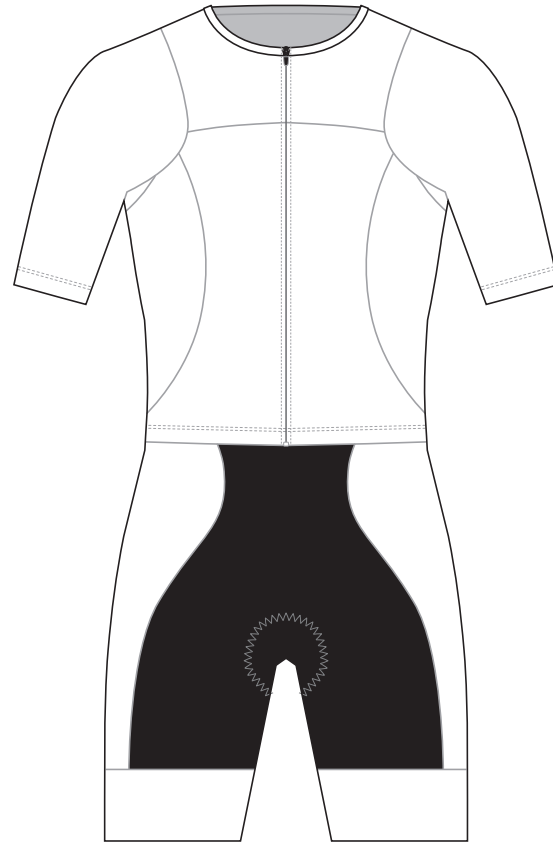

# GB012 Full Zip Sleeved Tri Suit

RIGHT SIDE PANEL

LEFT SIDE PANEL

RIGHT BAND

LEFT BAND

RIGHT SLEEVE

LEFT SLEEVE

COLORS USED (PMS / CMYK):