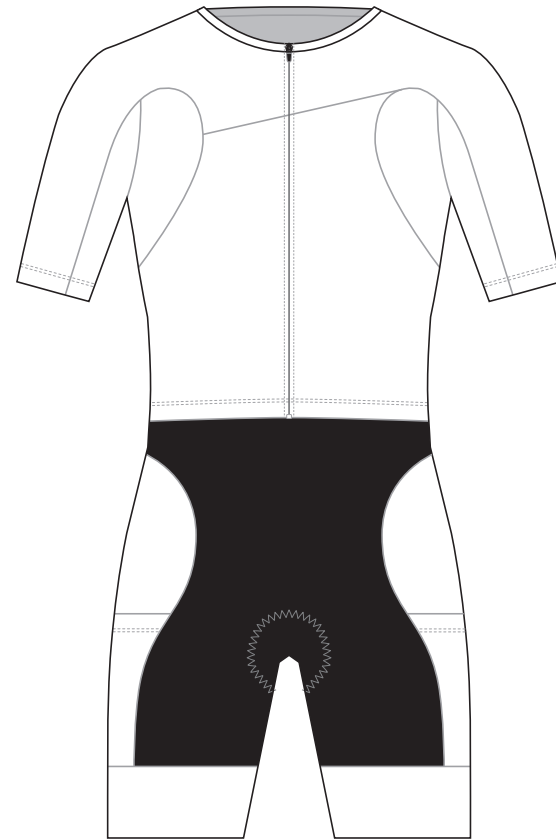

GB014 Full Zip Sleeved Tri Suit