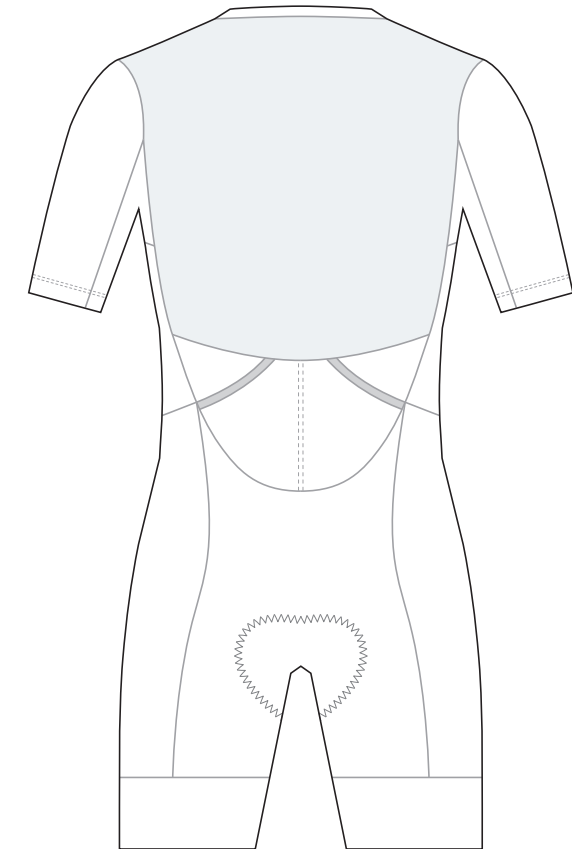

# GB021 Full Zip Sleeved Tri Suit

RIGHT SIDE PANEL

LEFT SIDE PANEL

RIGHT BAND

LEFT BAND

COLLAR

RIGHT SLEEVE

LEFT SLEEVE