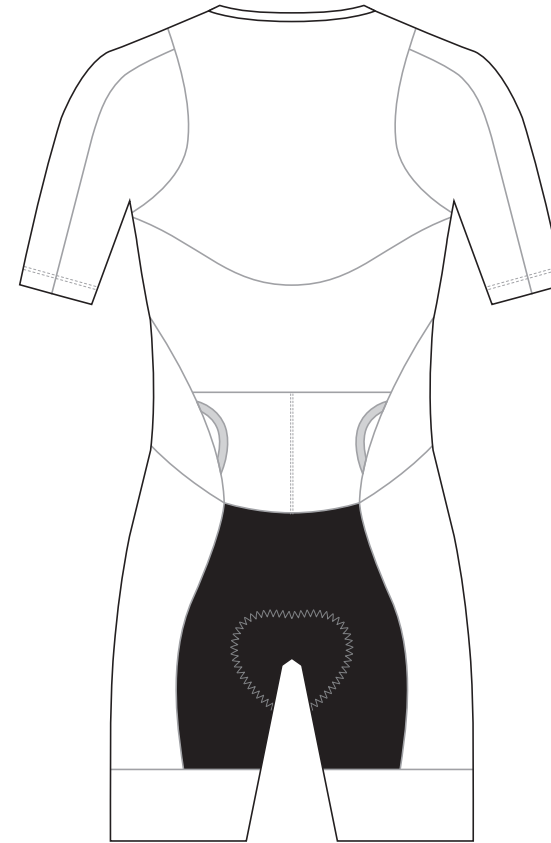

# GB012 Full Zip Sleeved Tri Suit

RIGHT SIDE PANEL

LEFT SIDE PANEL

RIGHT BAND

LEFT BAND

RIGHT SLEEVE

LEFT SLEEVE

COLORS USED (PMS / CMYK):