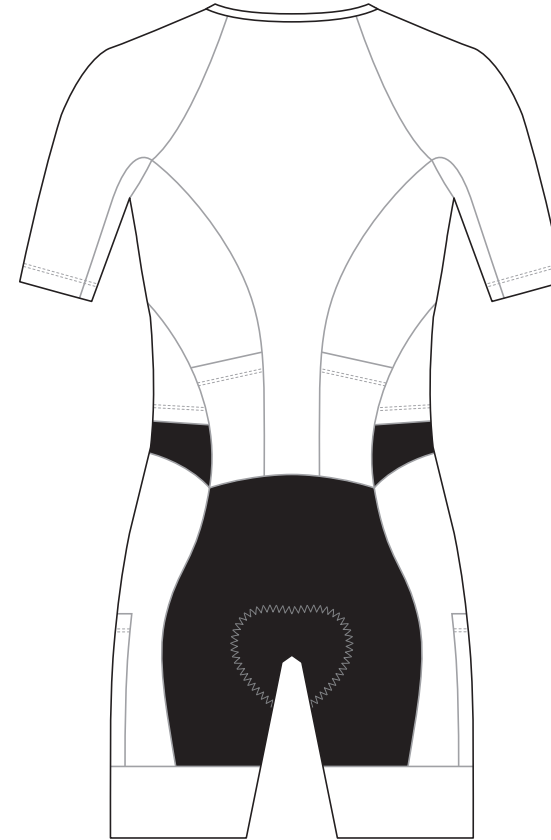

GB014 Full Zip Sleeved Tri Suit