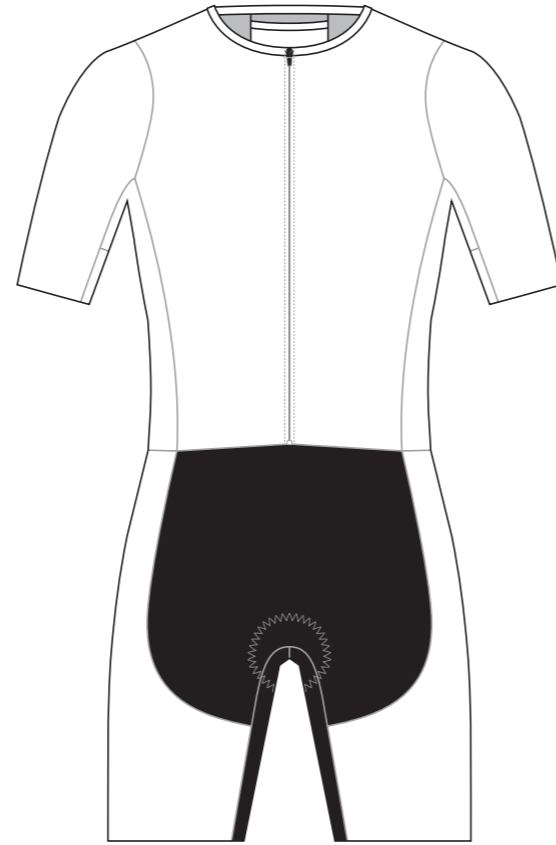

📱 limkoocyclingapparel

GBA002 Full Zip Sleeved Tri Suit(Grip)

Women's Specific Cut

RIGHT SLEEVE

LEFT SLEEVE

Front opening

RIGHT SIDE PANEL

LEFT SIDE PANEL

COLORS USED (PMS / CMYK):

✉ sales@limkoo.com

📱 limkoocyclingapparel

GBA003 Full Zip Sleeved Tri Suit(Grip)

COLORS USED (PMS / CMYK):

GBA004 Full Zip Sleeved Tri Suit(Grip)

RIGHT SIDE PANEL

LEFT SIDE PANEL

RIGHT SLEEVE

LEFT SLEEVE

Front opening

COLORS USED (PMS / CMYK):

GBA005 Full Zip Sleeved Tri Suit(Grip)

RIGHT SIDE PANEL

LEFT SIDE PANEL

RIGHT SLEEVE

LEFT SLEEVE

Ice pocket

Front opening

COLORS USED (PMS / CMYK):

? C

? C

? C

? C