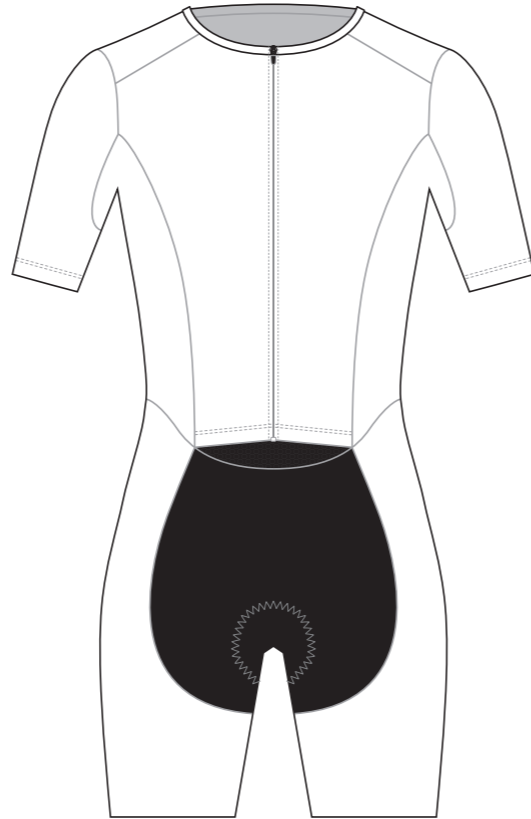

GBA001 Full Zip Sleeved Tri Suit(Grip)

RIGHT SIDE PANEL

LEFT SIDE PANEL

RIGHT SLEEVE

LEFT SLEEVE

Front opening

COLORS USED (PMS / CMYK):

✉ sales@limkoo.com

📱 limkoocyclingapparel

GBA002 Full Zip Sleeved Tri Suit(Grip)

Women's Specific Cut

RIGHT SLEEVE

LEFT SLEEVE

Front opening

RIGHT SIDE PANEL

LEFT SIDE PANEL

COLORS USED (PMS / CMYK):

✉ sales@limkoo.com

📱 limkoocyclingapparel

GBA003 Full Zip Sleeved Tri Suit(Grip)

COLORS USED (PMS / CMYK):

GBA004 Full Zip Sleeved Tri Suit(Grip)

RIGHT SIDE PANEL

LEFT SIDE PANEL

RIGHT SLEEVE

LEFT SLEEVE

Front opening

COLORS USED (PMS / CMYK):

GBA005 Full Zip Sleeved Tri Suit(Grip)

RIGHT SIDE PANEL

LEFT SIDE PANEL

RIGHT SLEEVE