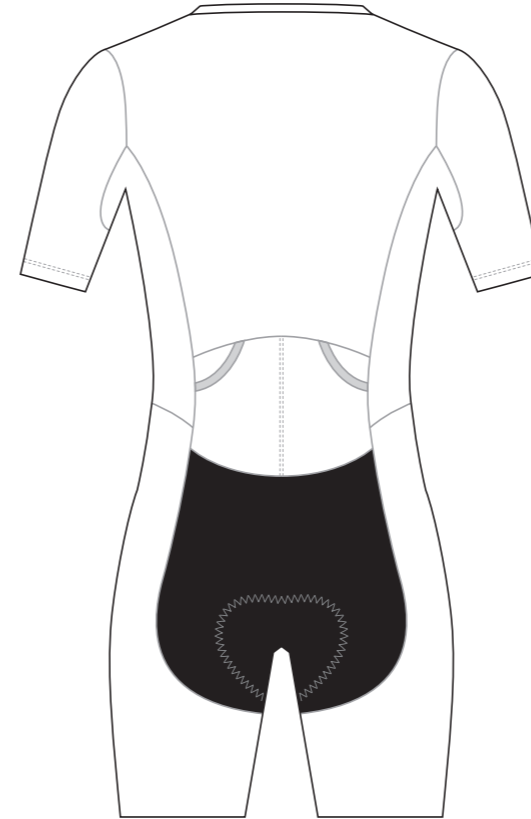

GBA001 Full Zip Sleeved Tri Suit(Grip)

RIGHT SIDE PANEL

LEFT SIDE PANEL

RIGHT SLEEVE

LEFT SLEEVE

Front opening

COLORS USED (PMS / CMYK):

✉ sales@limkoo.com

📱 limkoocyclingapparel

GBA002 Full Zip Sleeved Tri Suit(Grip)

Women's Specific Cut

RIGHT SLEEVE

LEFT SLEEVE

Front opening

RIGHT SIDE PANEL

LEFT SIDE PANEL

COLORS USED (PMS / CMYK):

✉ sales@limkoo.com

📱 limkoocyclingapparel

GBA003 Full Zip Sleeved Tri Suit(Grip)

COLORS USED (PMS / CMYK):

GBA004 Full Zip Sleeved Tri Suit(Grip)

RIGHT SIDE PANEL

LEFT SIDE PANEL

RIGHT SLEEVE

LEFT SLEEVE

Front opening

COLORS USED (PMS / CMYK):

GBA005 Full Zip Sleeved Tri Suit(Grip)

RIGHT SIDE PANEL

LEFT SIDE PANEL

RIGHT SLEEVE