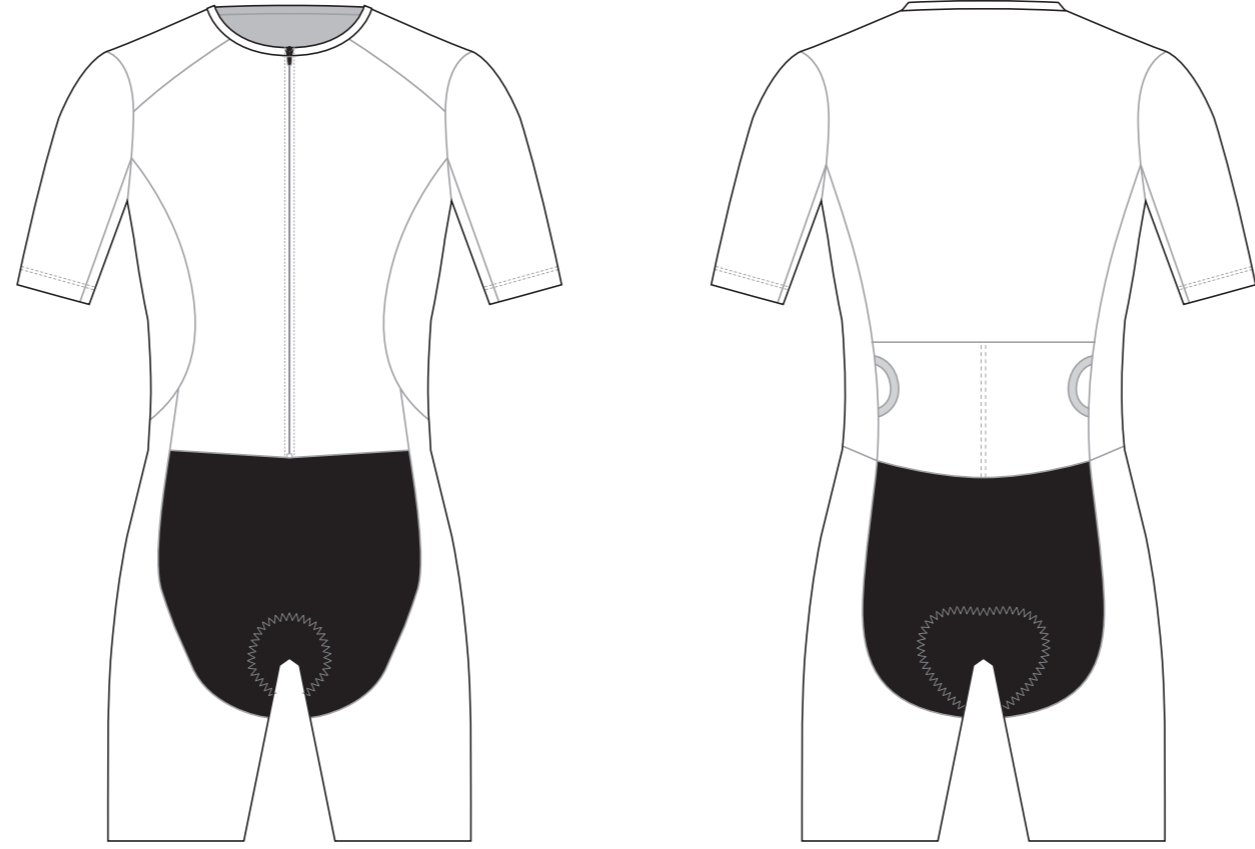

GBA001 Full Zip Sleeved Tri Suit(Grip)

RIGHT SIDE PANEL

LEFT SIDE PANEL

RIGHT SLEEVE

LEFT SLEEVE

Front opening

COLORS USED (PMS / CMYK):

✉ sales@limkoo.com

📱 limkoocyclingapparel

GBA002 Full Zip Sleeved Tri Suit(Grip)

Women's Specific Cut

RIGHT SLEEVE

LEFT SLEEVE

Front opening

RIGHT SIDE PANEL

LEFT SIDE PANEL

RIGHT SLEEVE

LEFT SLEEVE

Front opening

COLORS USED (PMS / CMYK):

GBA005 Full Zip Sleeved Tri Suit(Grip)

RIGHT SIDE PANEL

LEFT SIDE PANEL

RIGHT SLEEVE

LEFT SLEEVE

Ice pocket

Front opening

COLORS USED (PMS / CMYK):

? C

? C

? C

? C