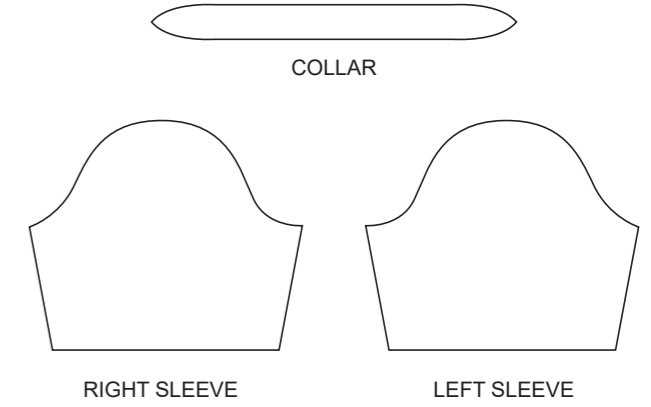

📱 limkoocyclingapparel

GBA002 Full Zip Sleeved Tri Suit(Grip)

Women's Specific Cut

RIGHT SLEEVE

LEFT SLEEVE

Front opening

RIGHT SIDE PANEL

LEFT SIDE PANEL

COLORS USED (PMS / CMYK):

✉ sales@limkoo.com

📱 limkoocyclingapparel

GBA003 Full Zip Sleeved Tri Suit(Grip)

COLORS USED (PMS / CMYK):

GBA004 Full Zip Sleeved Tri Suit(Grip)

RIGHT SIDE PANEL

LEFT SIDE PANEL

RIGHT SLEEVE

LEFT SLEEVE

Front opening

COLORS USED (PMS / CMYK):

GBA005 Full Zip Sleeved Tri Suit(Grip)

RIGHT SIDE PANEL

LEFT SIDE PANEL

RIGHT SLEEVE