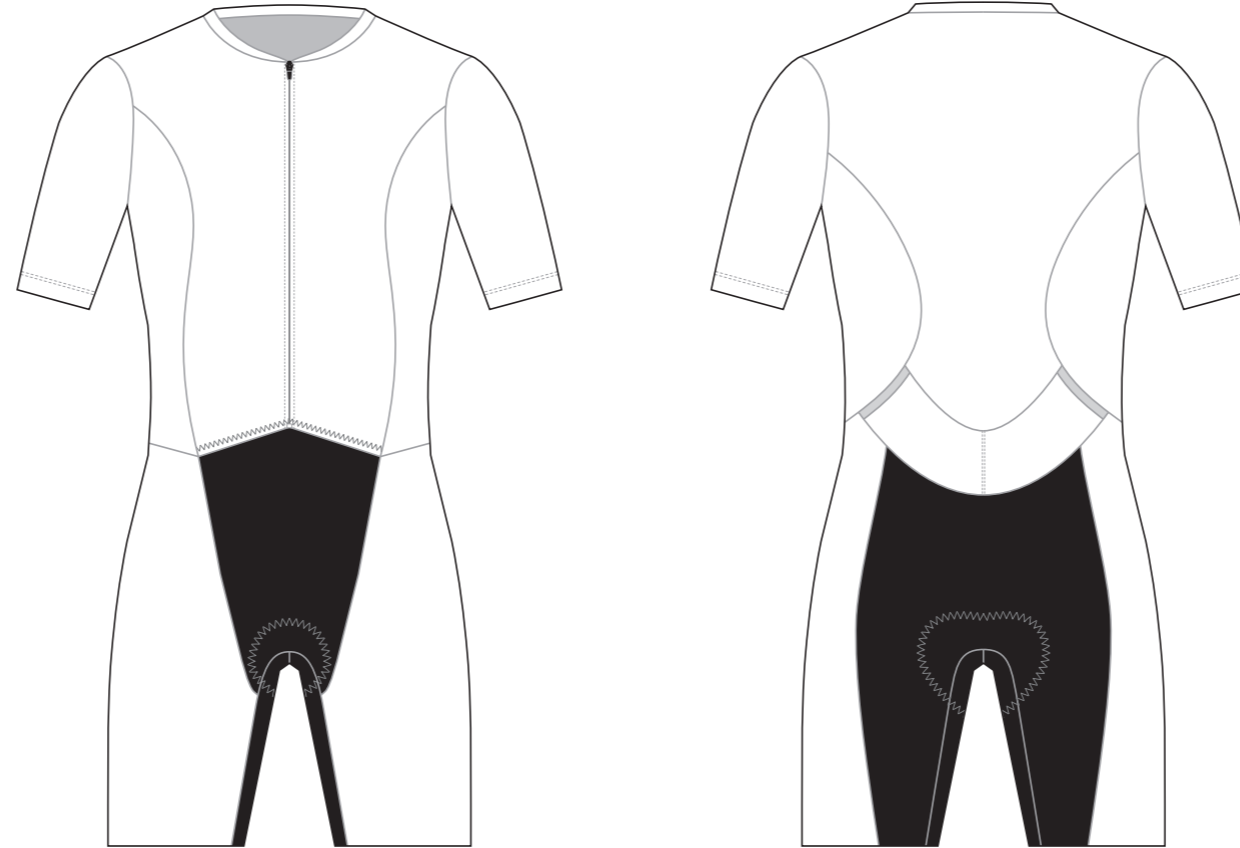

📱 limkoocyclingapparel

GBA002 Full Zip Sleeved Tri Suit(Grip)

Women's Specific Cut

RIGHT SLEEVE

LEFT SLEEVE

Front opening

RIGHT SIDE PANEL

LEFT SIDE PANEL

COLORS USED (PMS / CMYK):

✉ sales@limkoo.com

📱 limkoocyclingapparel

GBA003 Full Zip Sleeved Tri Suit(Grip)

COLORS USED (PMS / CMYK):

GBA004 Full Zip Sleeved Tri Suit(Grip)

RIGHT SIDE PANEL

LEFT SIDE PANEL

RIGHT SLEEVE

LEFT SLEEVE

Front opening

COLORS USED (PMS / CMYK):

GBA005 Full Zip Sleeved Tri Suit(Grip)

RIGHT SIDE PANEL

LEFT SIDE PANEL

RIGHT SLEEVE

LEFT SLEEVE

Ice pocket

Front opening

COLORS USED (PMS / CMYK):

? C

? C

? C

? C