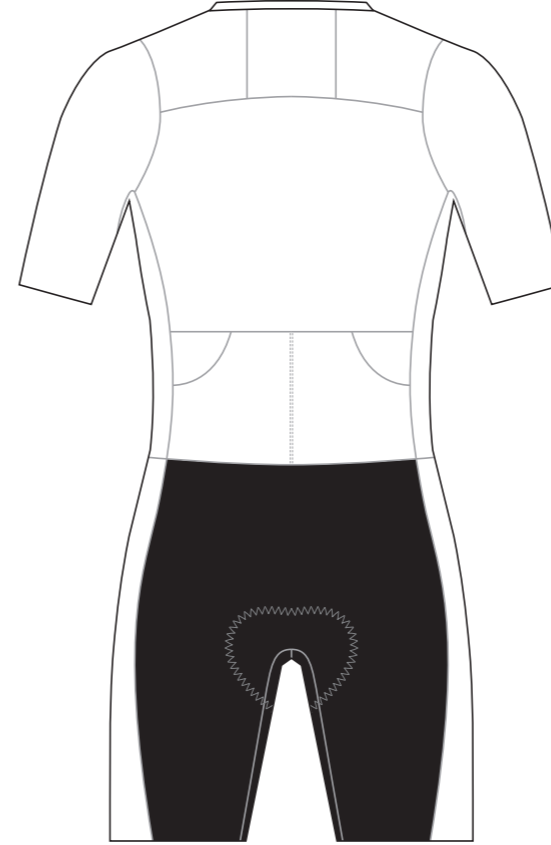

📱 limkoocyclingapparel

GBA002 Full Zip Sleeved Tri Suit(Grip)

Women's Specific Cut

RIGHT SLEEVE

LEFT SLEEVE

Front opening

RIGHT SIDE PANEL

LEFT SIDE PANEL

COLORS USED (PMS / CMYK):

✉ sales@limkoo.com

📱 limkoocyclingapparel

GBA003 Full Zip Sleeved Tri Suit(Grip)

COLORS USED (PMS / CMYK):

GBA004 Full Zip Sleeved Tri Suit(Grip)

RIGHT SIDE PANEL

LEFT SIDE PANEL

RIGHT SLEEVE

LEFT SLEEVE

Front opening

COLORS USED (PMS / CMYK):

GBA005 Full Zip Sleeved Tri Suit(Grip)

RIGHT SIDE PANEL

LEFT SIDE PANEL

RIGHT SLEEVE

LEFT SLEEVE

Ice pocket

Front opening

COLORS USED (PMS / CMYK):

? C

? C

? C

? C