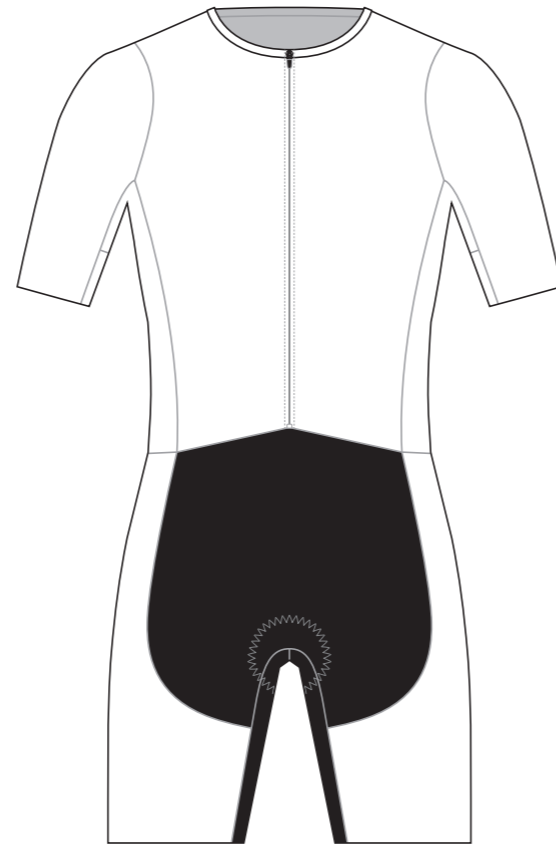

📱 limkoocyclingapparel

GBA002 Full Zip Sleeved Tri Suit(Grip)

Women's Specific Cut

RIGHT SLEEVE

LEFT SLEEVE

Front opening

RIGHT SIDE PANEL

LEFT SIDE PANEL

COLORS USED (PMS / CMYK):

✉ sales@limkoo.com

📱 limkoocyclingapparel

GBA003 Full Zip Sleeved Tri Suit(Grip)

COLORS USED (PMS / CMYK):

GBA004 Full Zip Sleeved Tri Suit(Grip)

RIGHT SIDE PANEL

LEFT SIDE PANEL

RIGHT SLEEVE

LEFT SLEEVE

Front opening

COLORS USED (PMS / CMYK):

GBA005 Full Zip Sleeved Tri Suit(Grip)

RIGHT SIDE PANEL

LEFT SIDE PANEL

RIGHT SLEEVE

LEFT SLEEVE

Ice pocket

Front opening

COLORS USED (PMS / CMYK):

? C

? C

? C

? C