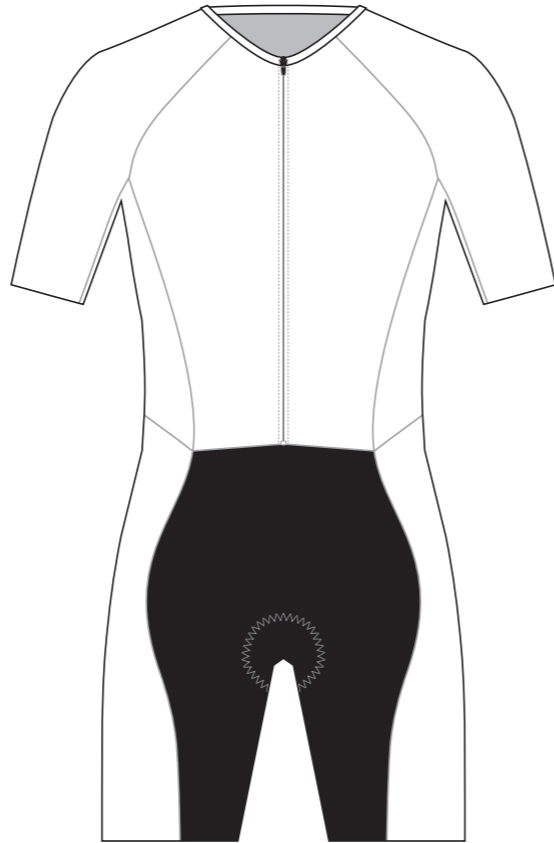

LEFT SLEEVE

Ice pocket

Front opening

COLORS USED (PMS / CMYK):

? C

? C

? C

? C

? C

? C

GBA006 Full Zip Sleeved Tri Suit(Grip)

RIGHT SLEEVE

LEFT SLEEVE

RIGHT SIDE PANEL

LEFT SIDE PANEL

Ice pocket