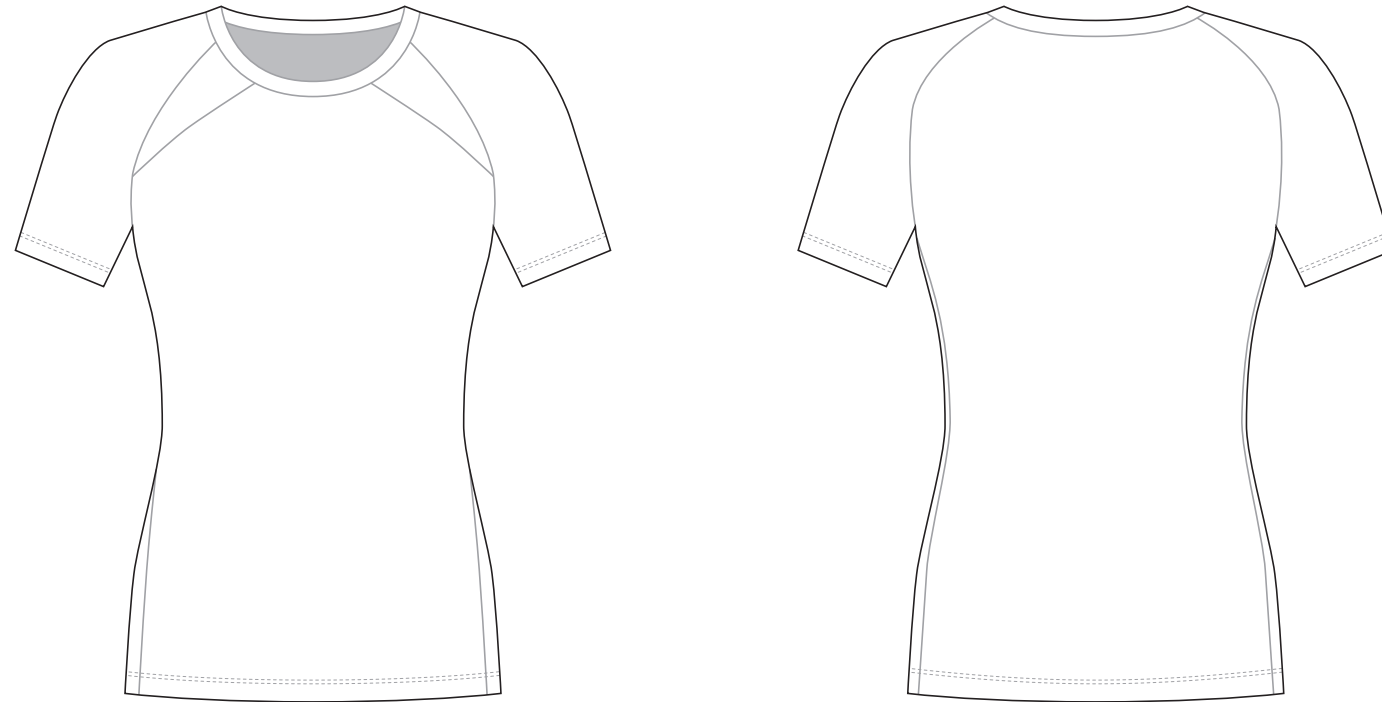

DP001 Short Sleeve Fitness Shirt

COLORS USED (PMS / CMYK):

DP002 Short Sleeve Fitness Shirt

Women's Specific Cut

COLORS USED (PMS / CMYK):

✉ sales@limkoo.com

f t i limkooapparel