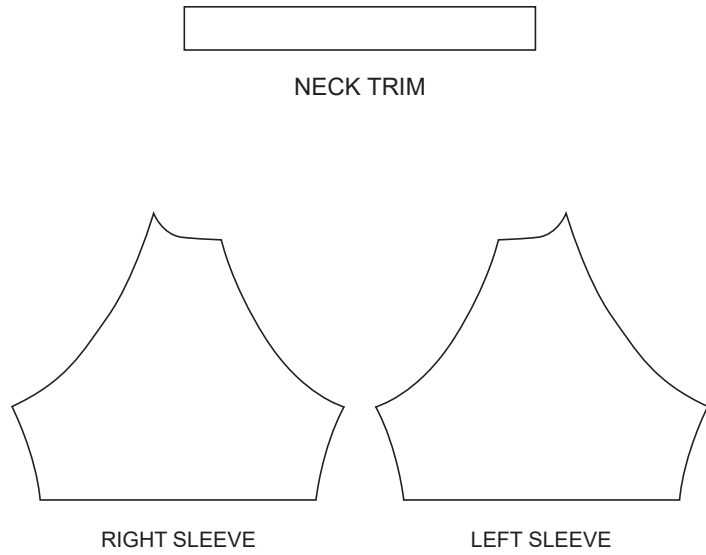

DP001 Short Sleeve Fitness Shirt

COLORS USED (PMS / CMYK):

DP002 Short Sleeve Fitness Shirt

Women's Specific Cut

COLORS USED (PMS / CMYK):

✉ sales@limkoo.com

f t i limkooapparel