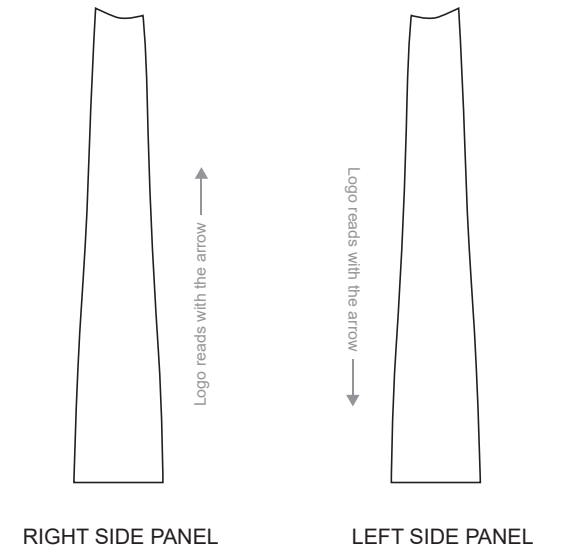

DP001 Short Sleeve Fitness Shirt

COLORS USED (PMS / CMYK):

DP002 Short Sleeve Fitness Shirt

Women's Specific Cut

COLORS USED (PMS / CMYK):

✉ sales@limkoo.com

f t i limkooapparel