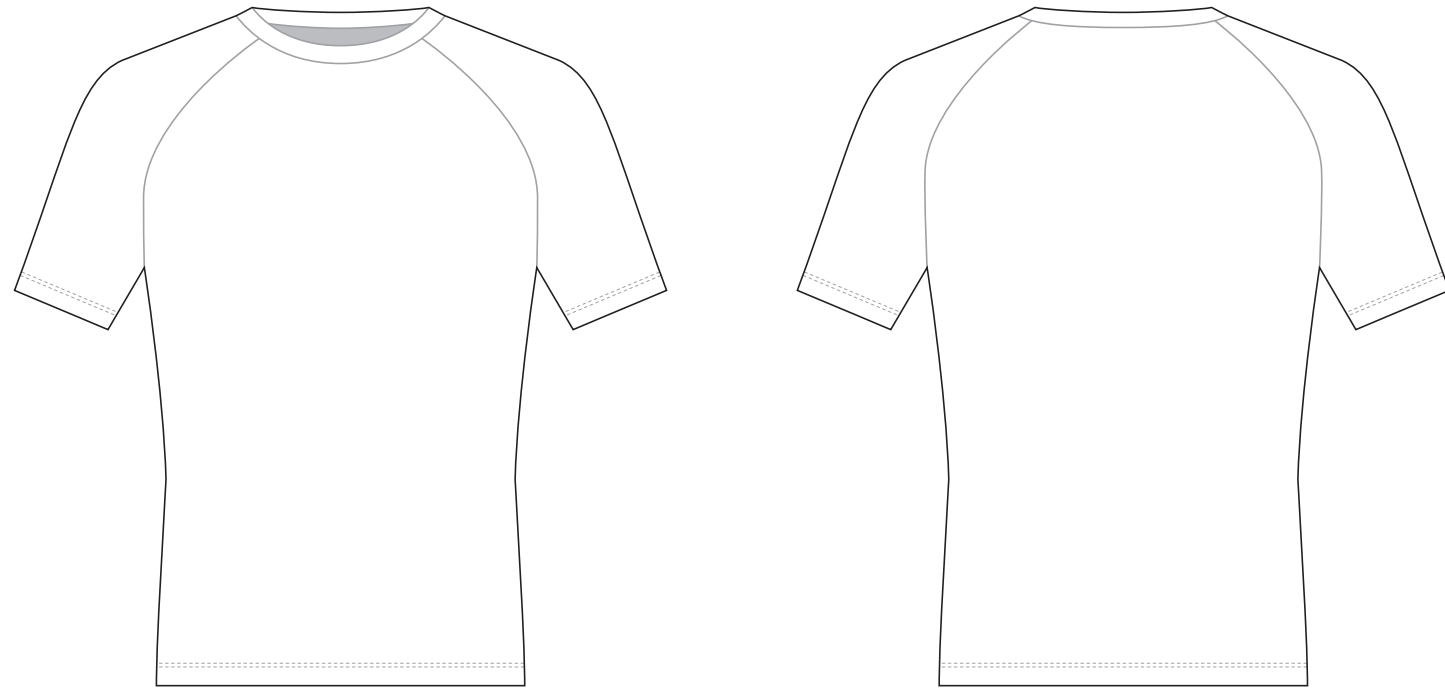

DP001 Short Sleeve Fitness Shirt

COLORS USED (PMS / CMYK):

DP002 Short Sleeve Fitness Shirt

Women's Specific Cut

COLORS USED (PMS / CMYK):

✉ sales@limkoo.com

f t i limkooapparel