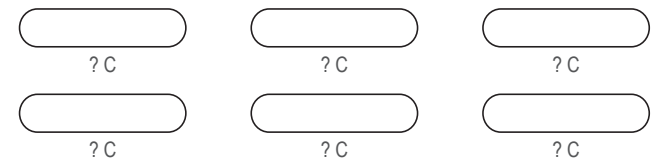

DP001 Short Sleeve Fitness Shirt

COLORS USED (PMS / CMYK):

DP002 Short Sleeve Fitness Shirt

Women's Specific Cut

COLORS USED (PMS / CMYK):

✉ sales@limkoo.com

f t i limkooapparel