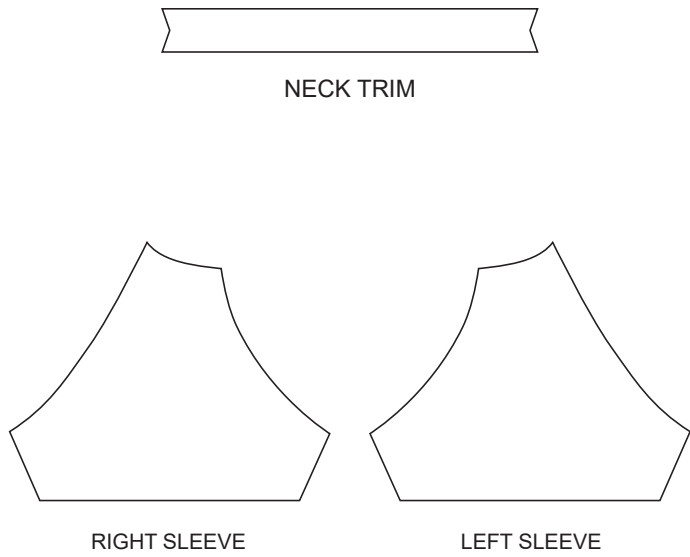

DP001 Short Sleeve Fitness Shirt

COLORS USED (PMS / CMYK):

DP002 Short Sleeve Fitness Shirt

Women's Specific Cut

COLORS USED (PMS / CMYK):

✉ sales@limkoo.com

f t i limkooapparel