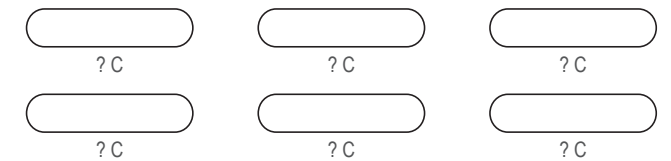

DP001 Short Sleeve Fitness Shirt

COLORS USED (PMS / CMYK):

DP002 Short Sleeve Fitness Shirt

Women's Specific Cut

COLORS USED (PMS / CMYK):

✉ sales@limkoo.com

f t i limkooapparel