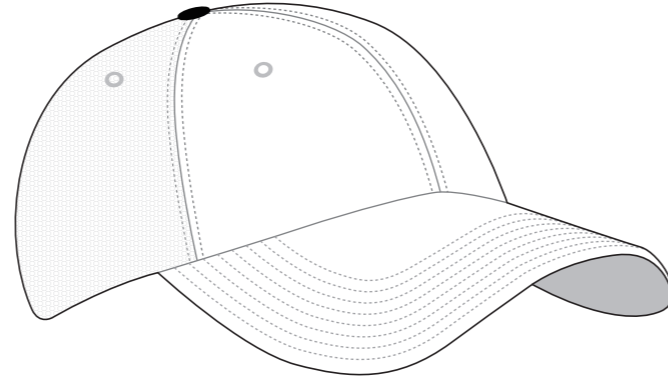

DM001 Casual Cap

RIGHT

LEFT

FRONT

BACK

VISOR OUTSIDE

VISOR INSIDE

COLORS USED (PMS / CMYK):