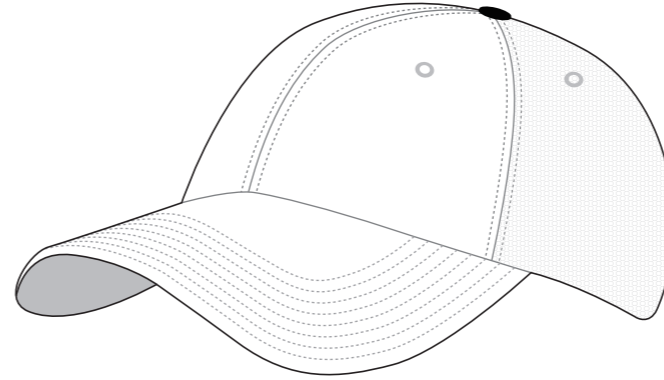

DM001 Casual Cap

RIGHT

LEFT

FRONT

BACK

VISOR OUTSIDE

VISOR INSIDE

COLORS USED (PMS / CMYK):