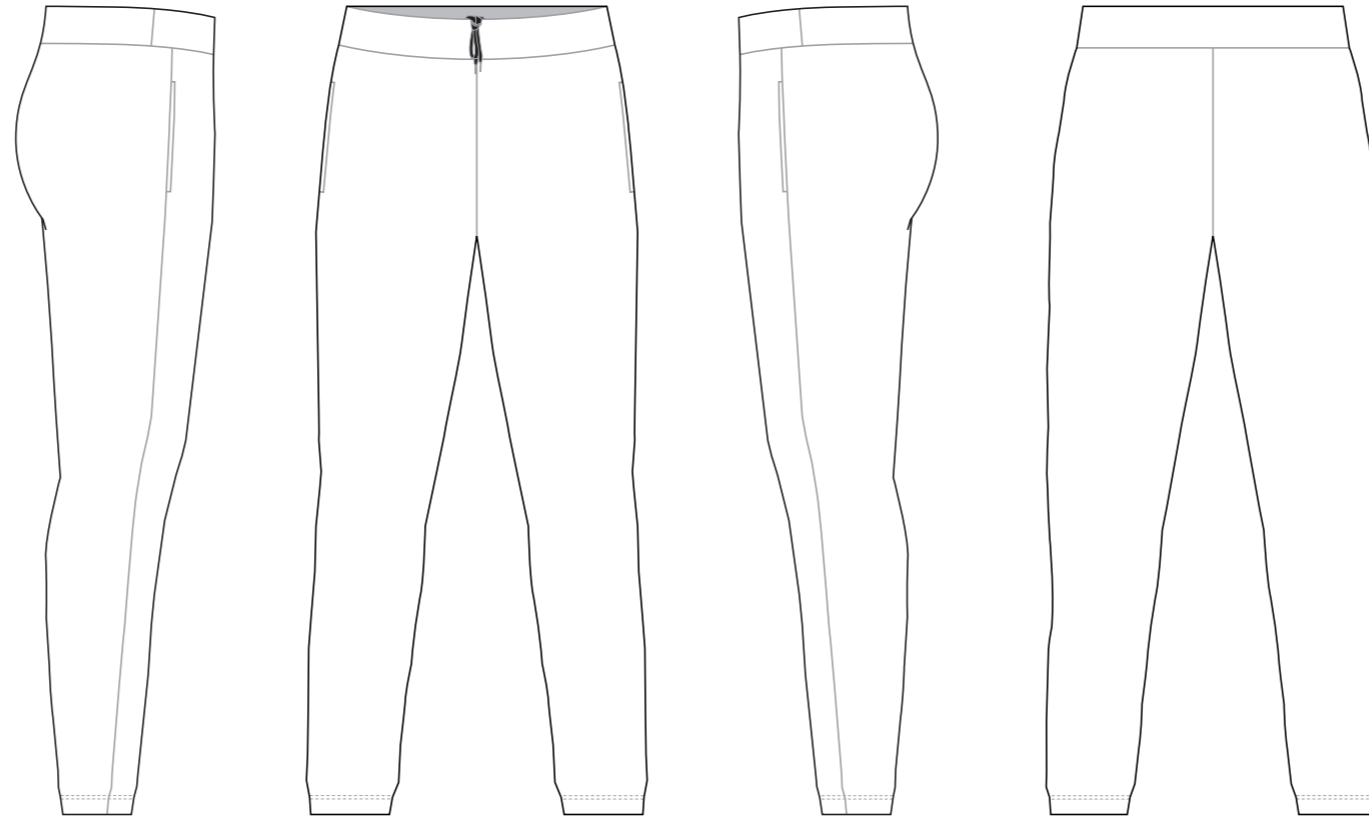

## DL001 Casual Pants

COLORS USED (PMS / CMYK):

? C

? C

? C

? C

? C

? C

# DL002 Casual Pants

Women's Specific Cut

COLORS USED (PMS / CMYK):

? C

? C

? C

? C

? C