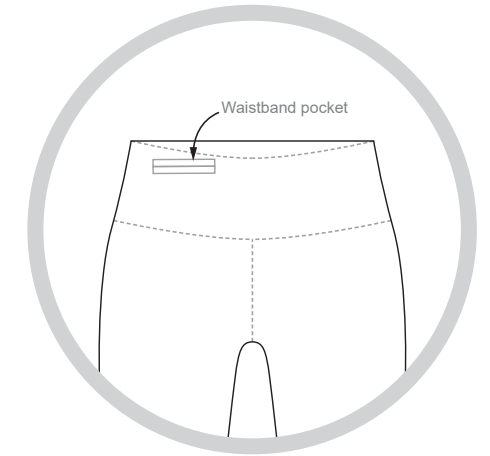

# DK001 4/4 Fitness Tights

Women's Specific Cut

COLORS USED (PMS / CMYK):

✉ [sales@limkoo.com](mailto:sales@limkoo.com)

📘 🐦 📷 [limkooapparel](#)

# DK002 4/4 Fitness Tights

Women's Specific Cut

COLORS USED (PMS / CMYK):

✉ sales@limkoo.com

f t i limkooapparel