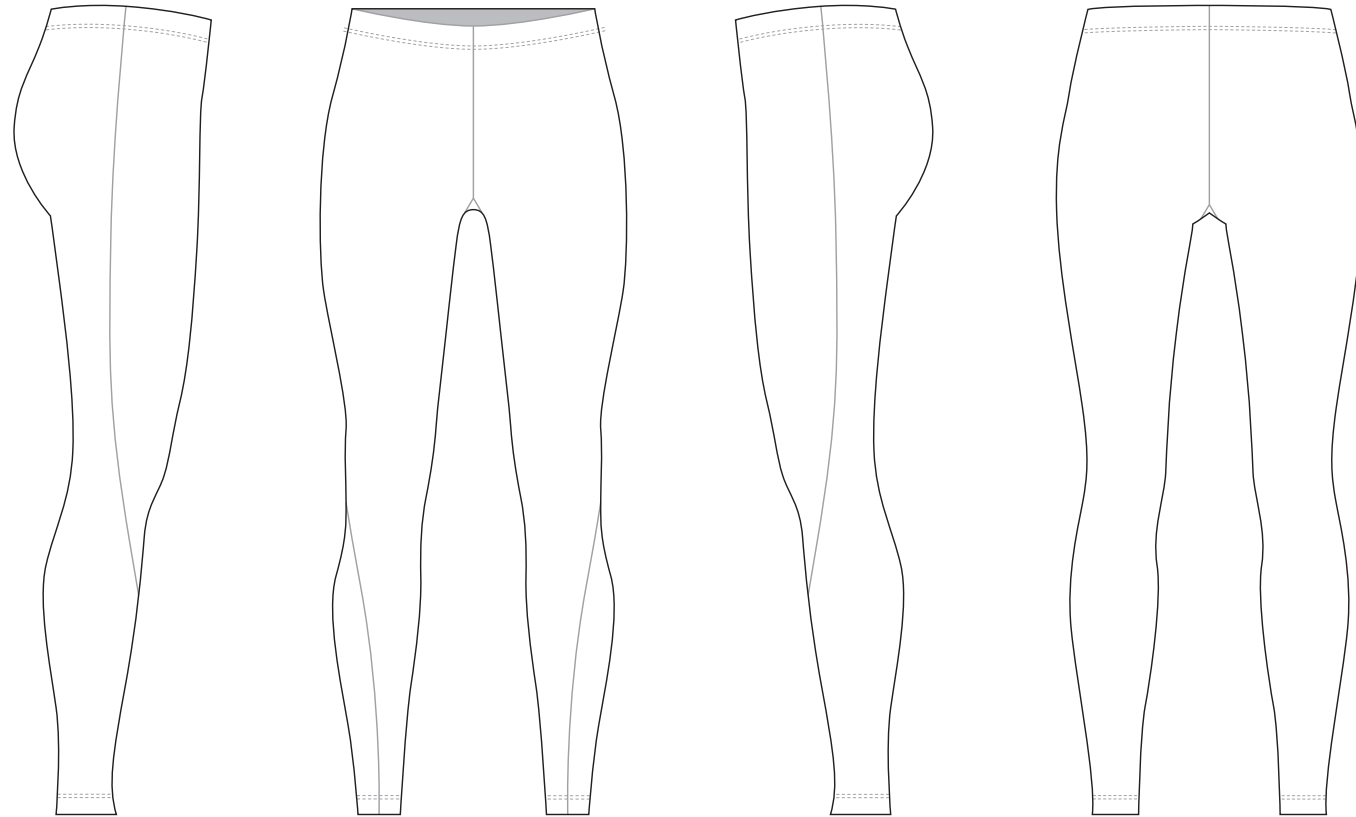

# DK003 4/4 Fitness Tights

Women's Specific Cut

COLORS USED (PMS / CMYK):

? C

? C

? C

? C

? C

# DK004 4/4 Fitness Tights

Women's Specific Cut

COLORS USED (PMS / CMYK):

? C

? C

? C

? C

? C