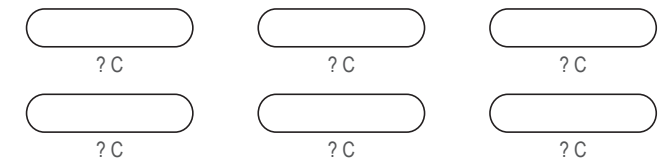

# DK001 4/4 Fitness Tights

Women's Specific Cut

COLORS USED (PMS / CMYK):

✉ [sales@limkoo.com](mailto:sales@limkoo.com)

📘 🐦 📷 [limkooapparel](#)

# DK002 4/4 Fitness Tights

Women's Specific Cut

COLORS USED (PMS / CMYK):

✉ sales@limkoo.com

f t i limkooapparel