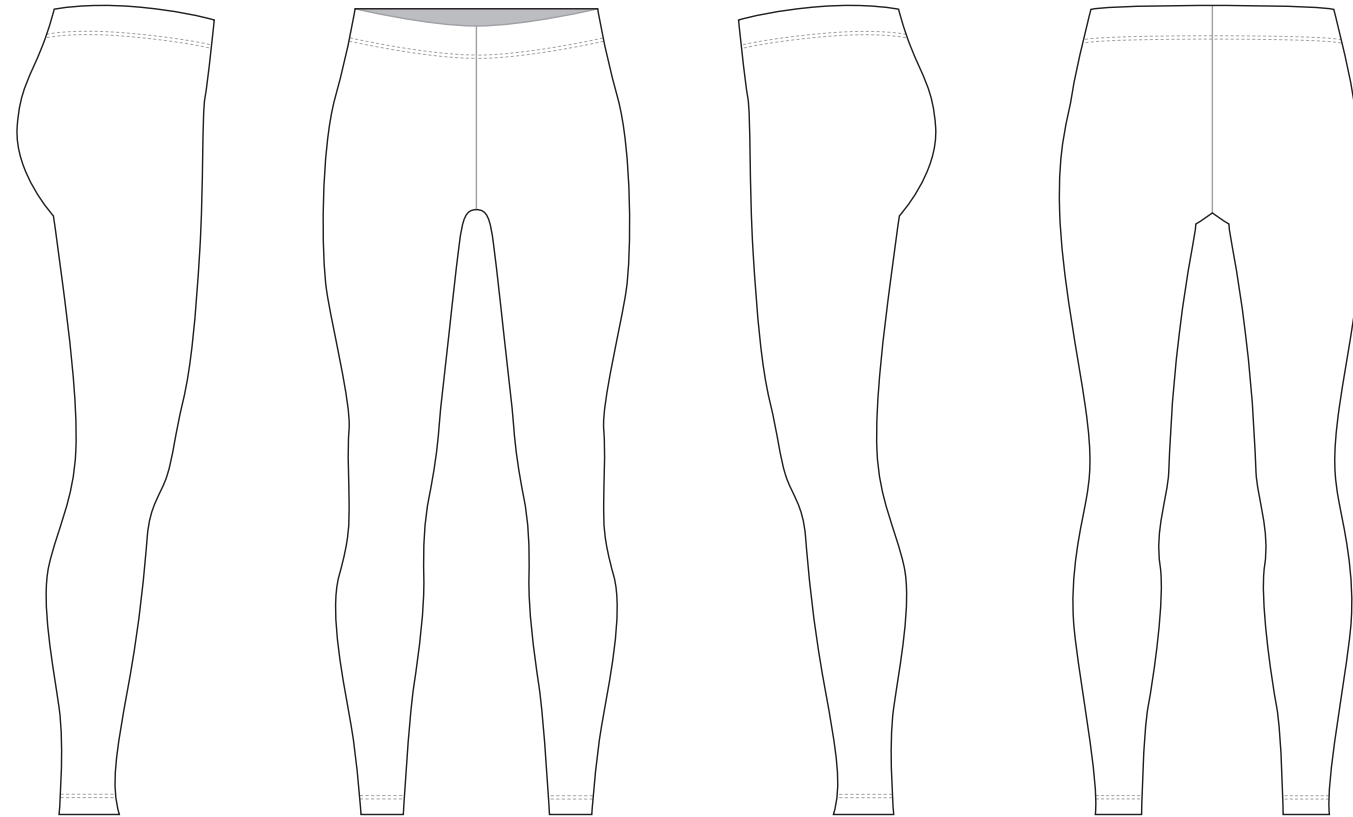

# DK001 4/4 Fitness Tights

Women's Specific Cut

COLORS USED (PMS / CMYK):

✉ [sales@limkoo.com](mailto:sales@limkoo.com)

📘 🐦 📷 [limkooapparel](#)

# DK002 4/4 Fitness Tights

Women's Specific Cut

COLORS USED (PMS / CMYK):

✉ sales@limkoo.com

f t i limkooapparel

# DK003 4/4 Fitness Tights

Women's Specific Cut

COLORS USED (PMS / CMYK):

? C

? C

? C

? C

? C

# DK004 4/4 Fitness Tights

Women's Specific Cut

COLORS USED (PMS / CMYK):

? C

? C

? C

? C

? C