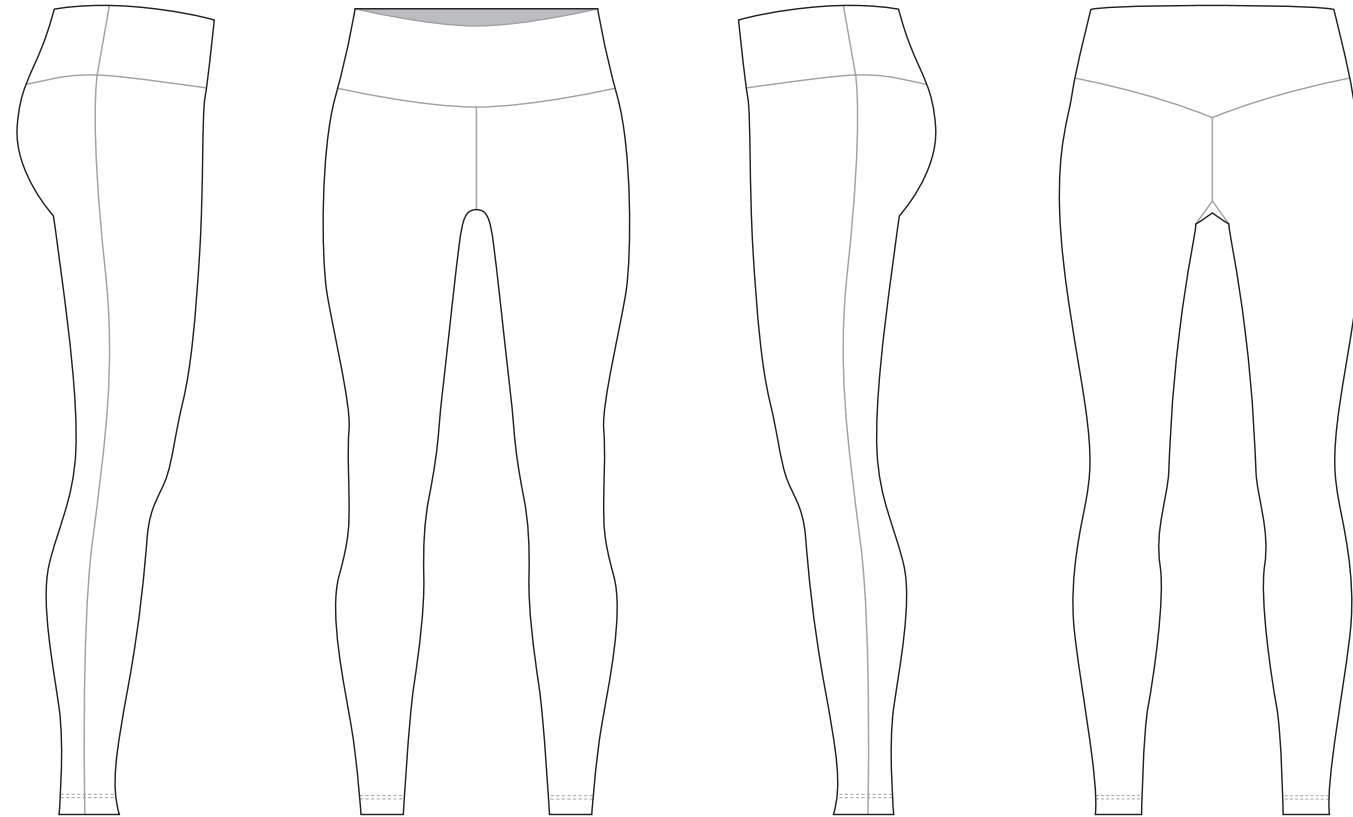

# DK001 4/4 Fitness Tights

Women's Specific Cut

COLORS USED (PMS / CMYK):

✉ [sales@limkoo.com](mailto:sales@limkoo.com)

📘 🐦 📷 [limkooapparel](#)

# DK002 4/4 Fitness Tights

Women's Specific Cut

COLORS USED (PMS / CMYK):

✉ sales@limkoo.com

f t i limkooapparel

# DK003 4/4 Fitness Tights

Women's Specific Cut

COLORS USED (PMS / CMYK):

? C

? C

? C

? C

? C

# DK004 4/4 Fitness Tights

Women's Specific Cut

COLORS USED (PMS / CMYK):

? C

? C

? C

? C

? C