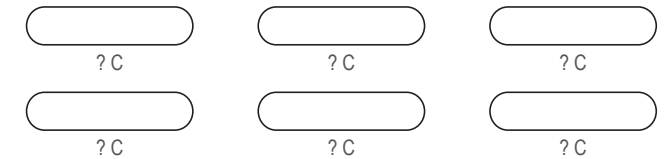

# DK001 4/4 Fitness Tights

Women's Specific Cut

COLORS USED (PMS / CMYK):

✉ [sales@limkoo.com](mailto:sales@limkoo.com)

📘 🐦 📷 [limkooapparel](#)

# DK002 4/4 Fitness Tights

Women's Specific Cut

COLORS USED (PMS / CMYK):

✉ sales@limkoo.com

f t i limkooapparel