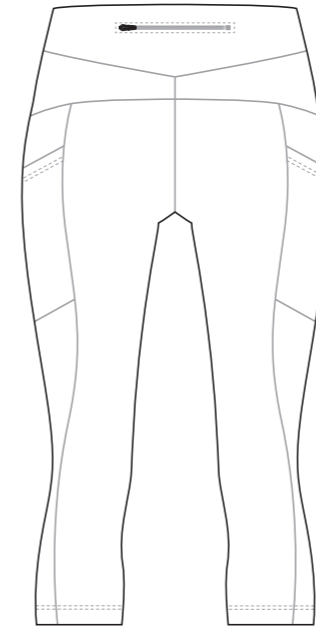

# DJ003 3/4 Fitness Tights

Women's Specific Cut

RIGHT SIDE PANEL

LEFT SIDE PANEL

COLORS USED (PMS / CMYK):

? C

? C

? C