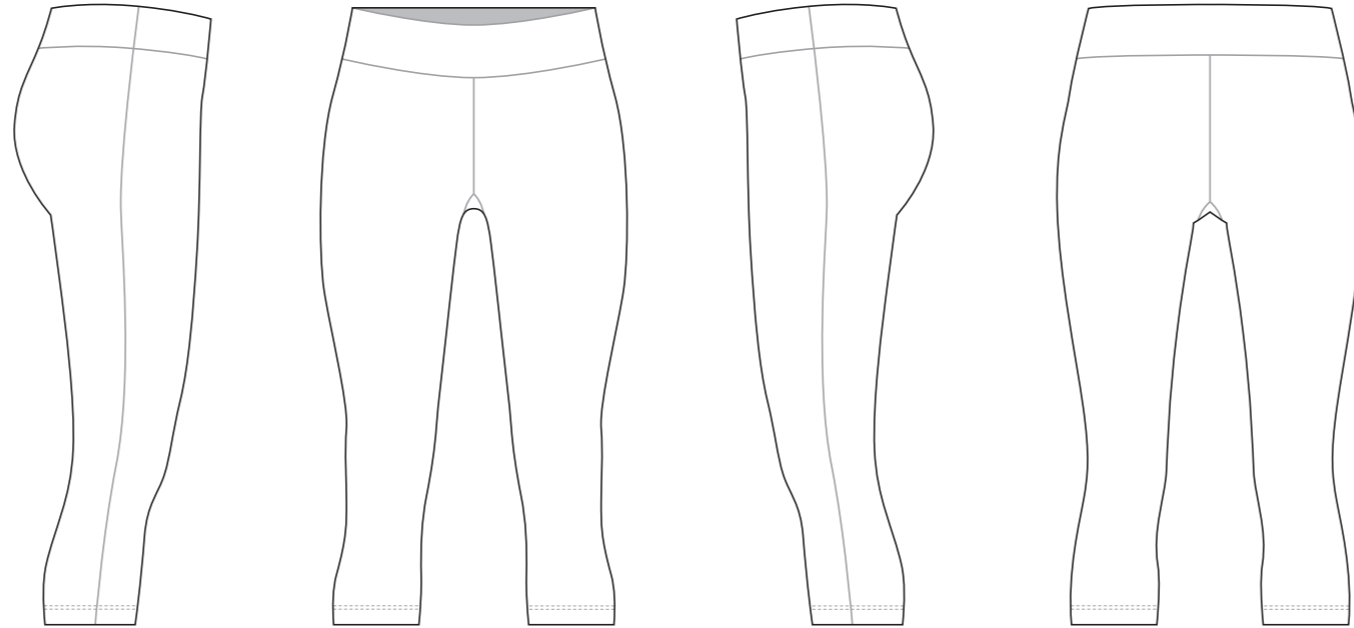

# DJ001 3/4 Fitness Tights

Women's Specific Cut

COLORS USED (PMS / CMYK):

✉ [sales@limkoo.com](mailto:sales@limkoo.com)

📘 🐦 📷 [limkooapparel](#)

# DJ002 3/4 Fitness Tights

Women's Specific Cut

COLORS USED (PMS / CMYK):

? C

? C

? C

? C

? C

# DJ003 3/4 Fitness Tights

Women's Specific Cut

RIGHT SIDE PANEL

LEFT SIDE PANEL

COLORS USED (PMS / CMYK):

? C

? C

? C