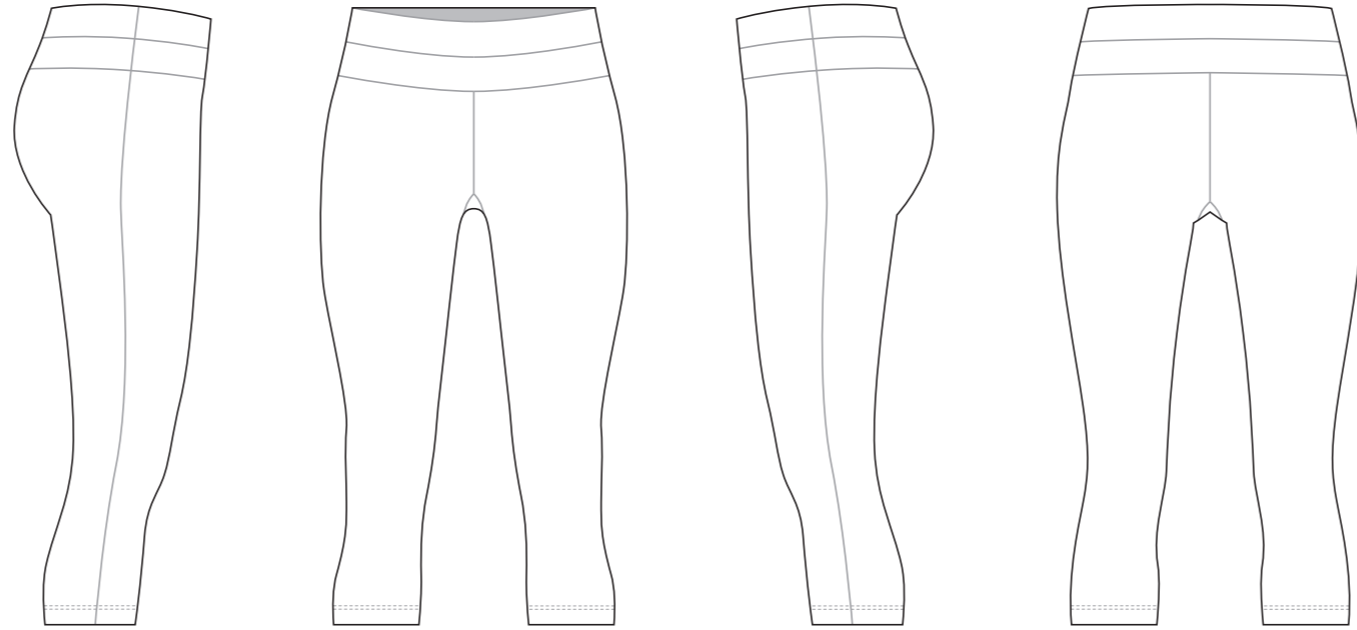

# DJ001 3/4 Fitness Tights

Women's Specific Cut

COLORS USED (PMS / CMYK):

✉ [sales@limkoo.com](mailto:sales@limkoo.com)

📘 🐦 📷 [limkooapparel](#)

# DJ002 3/4 Fitness Tights

Women's Specific Cut

COLORS USED (PMS / CMYK):

? C

? C

? C

? C

? C

# DJ003 3/4 Fitness Tights

Women's Specific Cut

RIGHT SIDE PANEL

LEFT SIDE PANEL

COLORS USED (PMS / CMYK):

? C

? C

? C