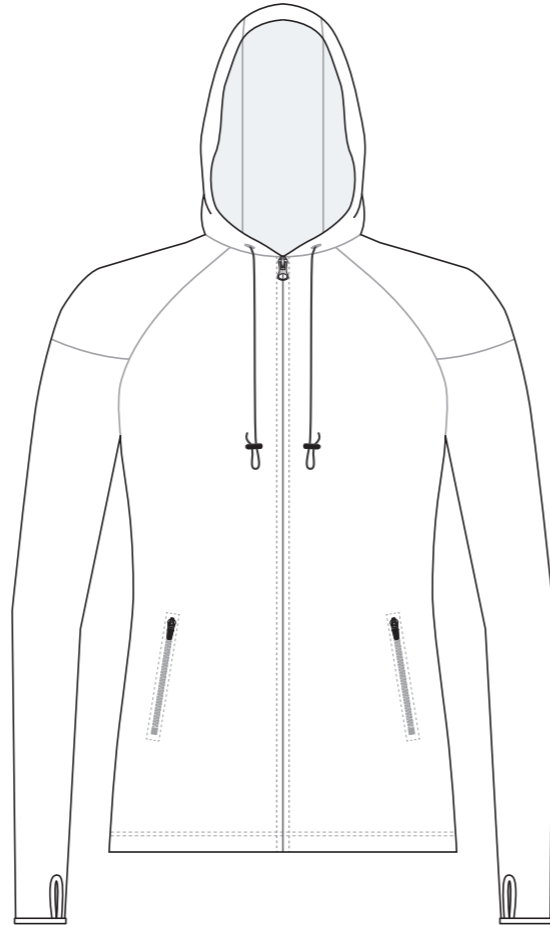

DH003 Hoodie Jacket

Women's Specific Cut

RIGHT

LEFT

RIGHT SLEEVE

LEFT SLEEVE

RIGHT LINING

LINING