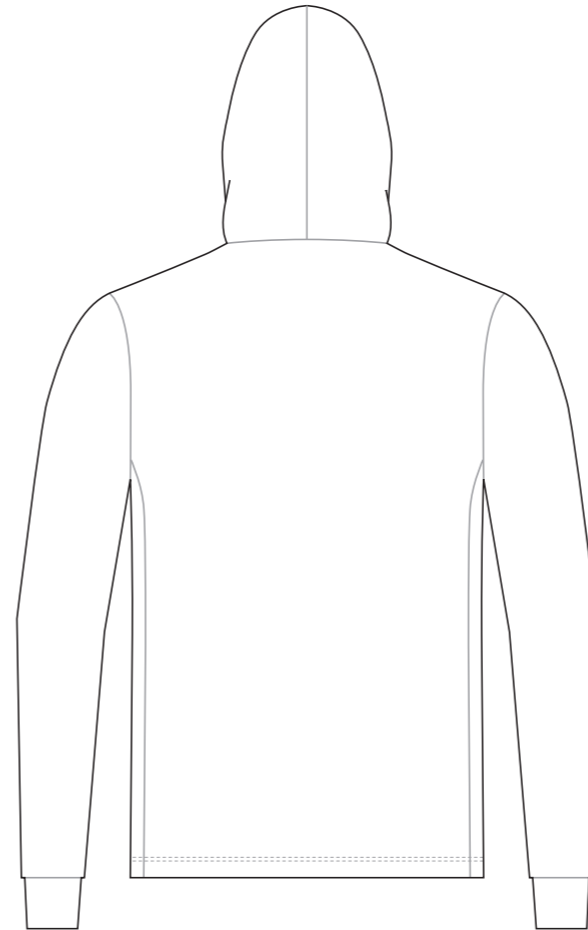

DH001 Hoodie Jacket

RIGHT

LEFT

RIGHT SLEEVE

LEFT SLEEVE

RIGHT LINING

LEFT LINING

RIGHT SIDE PANEL

Logo reads with the arrow

LEFT SIDE PANEL

Logo reads with the arrow

COLORS USED (PMS / CMYK):

? C

? C

? C

? C

? C

? C

DH002 Hoodie Jacket

RIGHT

LEFT

RIGHT SLEEVE

LEFT SLEEVE

RIGHT LINING