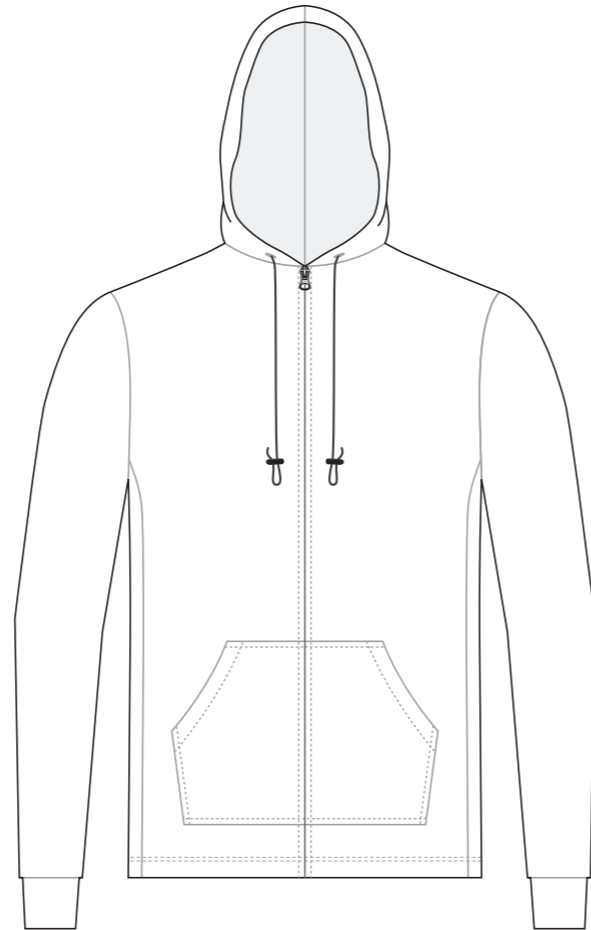

DH001 Hoodie Jacket

RIGHT

LEFT

RIGHT SLEEVE

LEFT SLEEVE

RIGHT LINING

LEFT LINING

RIGHT SIDE PANEL

Logo reads with the arrow

LEFT SIDE PANEL

Logo reads with the arrow

COLORS USED (PMS / CMYK):

? C

? C

? C

? C

? C

? C

DH002 Hoodie Jacket

RIGHT

LEFT

RIGHT SLEEVE

LEFT SLEEVE

RIGHT LINING