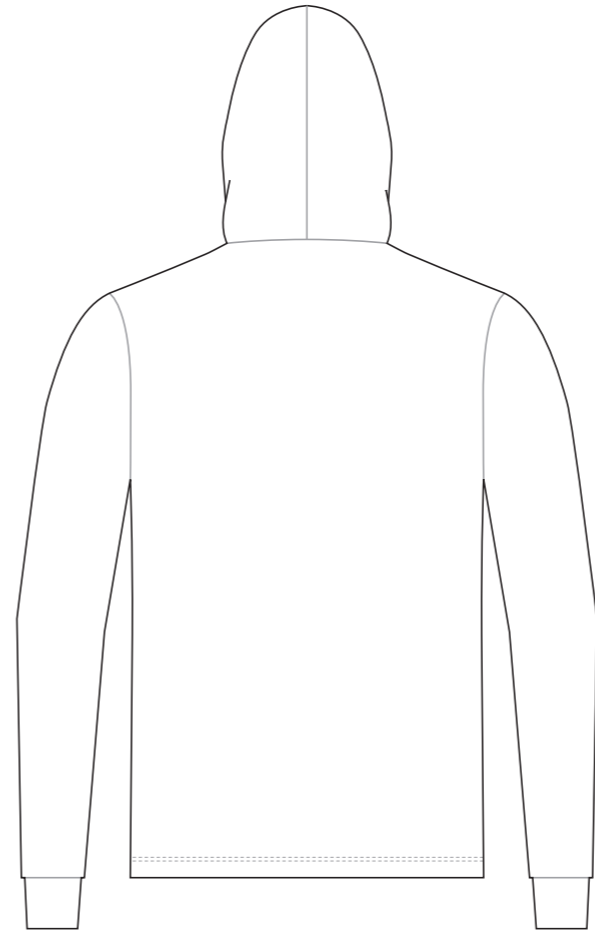

Logo reads with the arrow

LEFT SIDE PANEL

Logo reads with the arrow

COLORS USED (PMS / CMYK):

? C

? C

? C

? C

? C

? C

DH002 Hoodie Jacket

RIGHT

LEFT

RIGHT SLEEVE

LEFT SLEEVE

RIGHT LINING