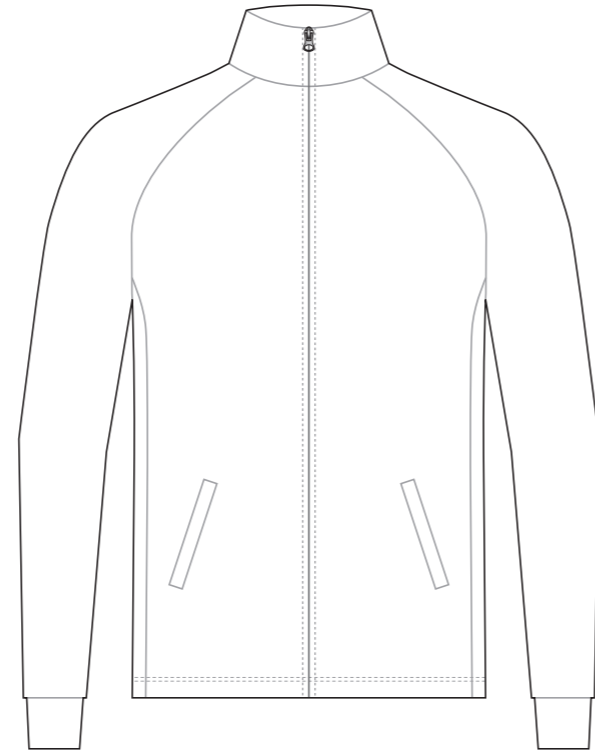

DG001 Casual Jacket

COLLAR

RIGHT SLEEVE

LEFT SLEEVE

Logo reads with the arrow ↑

RIGHT SIDE PANEL

Logo reads with the arrow ↓

LEFT SIDE PANEL

COLLAR

Logo reads with the arrow ↑

RIGHT SIDE PANEL

Logo reads with the arrow ↓

LEFT SIDE PANEL

RIGHT SLEEVE

LEFT SLEEVE

COLORS USED (PMS / CMYK):