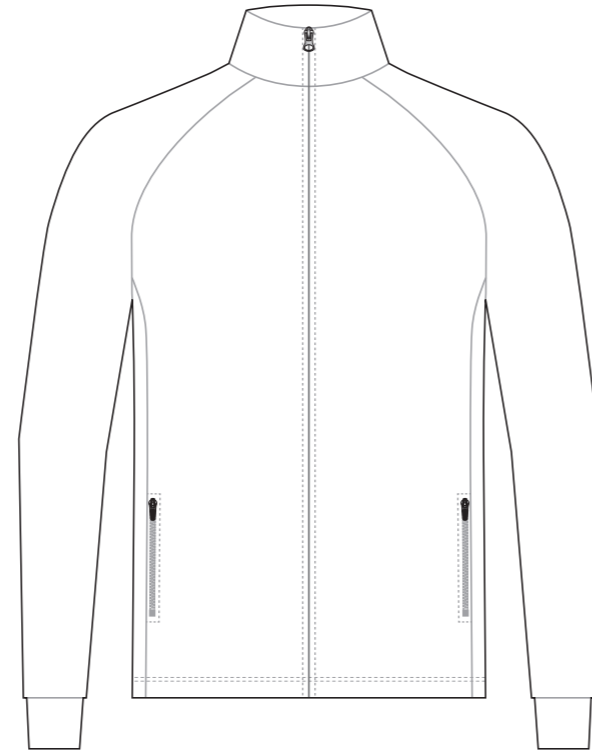

DG003 Casual Jacket

COLLAR

RIGHT SLEEVE

LEFT SLEEVE

RIGHT SIDE PANEL

Logo reads with the arrow ↑

LEFT SIDE PANEL

Logo reads with the arrow ↓

COLLAR

RIGHT SLEEVE

LEFT SLEEVE

RIGHT SIDE PANEL

Logo reads with the arrow ↑

LEFT SIDE PANEL

Logo reads with the arrow ↓

COLORS USED (PMS / CMYK):