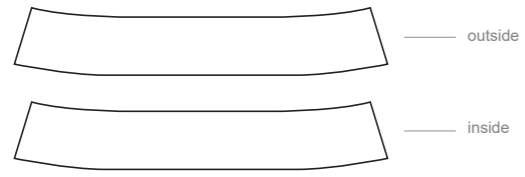

DG001 Casual Jacket

COLLAR

RIGHT SLEEVE

LEFT SLEEVE

Logo reads with the arrow ↑

RIGHT SIDE PANEL

Logo reads with the arrow ↓

LEFT SIDE PANEL

COLLAR

Logo reads with the arrow ↑

RIGHT SIDE PANEL

Logo reads with the arrow ↓

LEFT SIDE PANEL

RIGHT SLEEVE

LEFT SLEEVE

COLORS USED (PMS / CMYK):

DG003 Casual Jacket

COLLAR

RIGHT SLEEVE

LEFT SLEEVE

RIGHT SIDE PANEL

Logo reads with the arrow ↑

LEFT SIDE PANEL

Logo reads with the arrow ↓