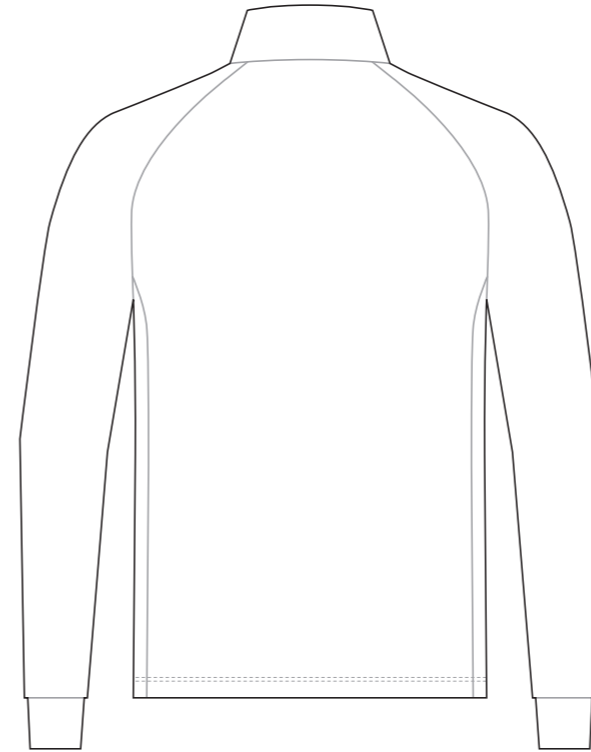

DG001 Casual Jacket

COLLAR

RIGHT SLEEVE

LEFT SLEEVE

Logo reads with the arrow ↑

RIGHT SIDE PANEL

Logo reads with the arrow ↓

LEFT SIDE PANEL

COLORS USED (PMS / CMYK):

? C

? C

? C

? C

? C

? C

DG002 Casual Jacket

COLLAR

Logo reads with the arrow ↑

RIGHT SIDE PANEL

Logo reads with the arrow ↓

LEFT SIDE PANEL

RIGHT SLEEVE

LEFT SLEEVE

COLORS USED (PMS / CMYK):

DG003 Casual Jacket

COLLAR

RIGHT SLEEVE

LEFT SLEEVE

RIGHT SIDE PANEL

Logo reads with the arrow ↑

LEFT SIDE PANEL

Logo reads with the arrow ↓