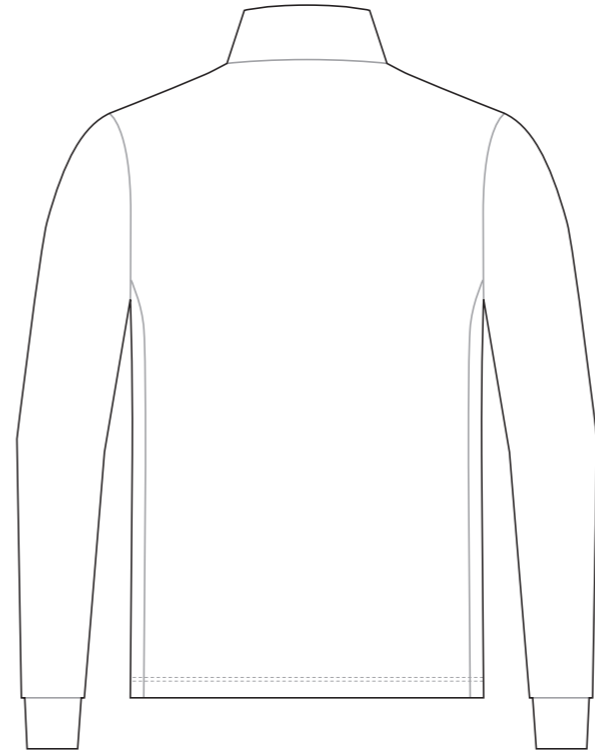

DG001 Casual Jacket

COLLAR

RIGHT SLEEVE

LEFT SLEEVE

Logo reads with the arrow ↑

RIGHT SIDE PANEL

Logo reads with the arrow ↓

LEFT SIDE PANEL

COLLAR

Logo reads with the arrow ↑

RIGHT SIDE PANEL

Logo reads with the arrow ↓

LEFT SIDE PANEL

RIGHT SLEEVE

LEFT SLEEVE

COLORS USED (PMS / CMYK):

DG003 Casual Jacket

COLLAR

RIGHT SLEEVE

LEFT SLEEVE

RIGHT SIDE PANEL

Logo reads with the arrow ↑

LEFT SIDE PANEL

Logo reads with the arrow ↓