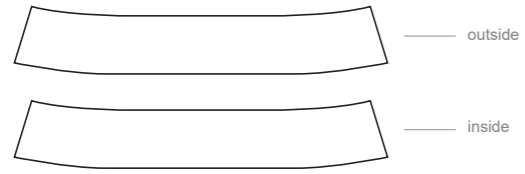

DG001 Casual Jacket

COLLAR

RIGHT SLEEVE

LEFT SLEEVE

Logo reads with the arrow ↑

RIGHT SIDE PANEL

Logo reads with the arrow ↓

LEFT SIDE PANEL

COLLAR

Logo reads with the arrow ↑

RIGHT SIDE PANEL

Logo reads with the arrow ↓

LEFT SIDE PANEL

RIGHT SLEEVE

LEFT SLEEVE

COLORS USED (PMS / CMYK):