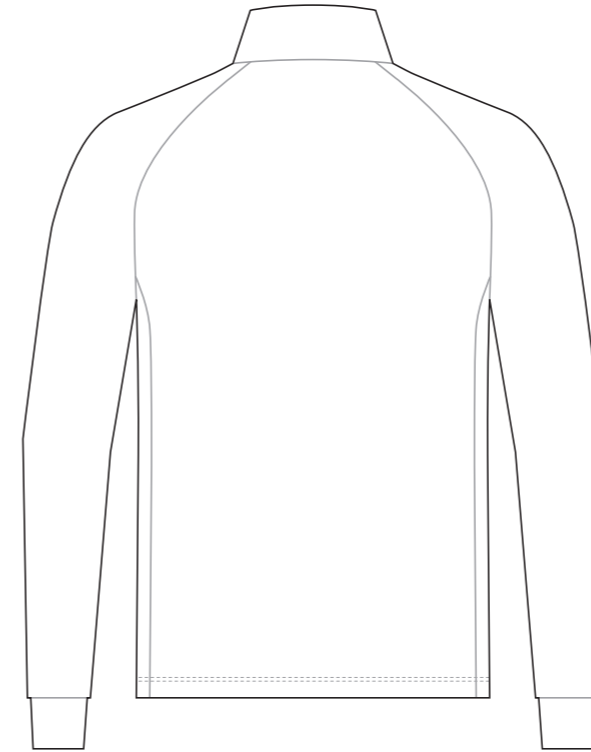

DG001 Casual Jacket

COLLAR

RIGHT SLEEVE

LEFT SLEEVE

Logo reads with the arrow ↑

RIGHT SIDE PANEL

Logo reads with the arrow ↓

LEFT SIDE PANEL

COLLAR

Logo reads with the arrow ↑

RIGHT SIDE PANEL

Logo reads with the arrow ↓

LEFT SIDE PANEL

RIGHT SLEEVE

LEFT SLEEVE

COLORS USED (PMS / CMYK):

DG003 Casual Jacket

COLLAR

RIGHT SLEEVE

LEFT SLEEVE

RIGHT SIDE PANEL

Logo reads with the arrow ↑

LEFT SIDE PANEL

Logo reads with the arrow ↓

COLLAR

RIGHT SLEEVE

LEFT SLEEVE

RIGHT SIDE PANEL

Logo reads with the arrow ↑

LEFT SIDE PANEL

Logo reads with the arrow ↓

COLORS USED (PMS / CMYK):