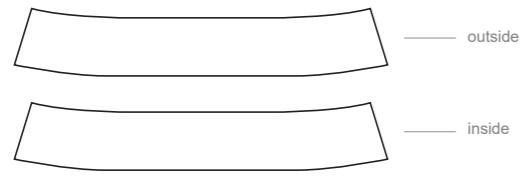

DG001 Casual Jacket

COLLAR

RIGHT SLEEVE

LEFT SLEEVE

Logo reads with the arrow ↑

RIGHT SIDE PANEL

Logo reads with the arrow ↓

LEFT SIDE PANEL

DG003 Casual Jacket

COLLAR

RIGHT SLEEVE

LEFT SLEEVE

RIGHT SIDE PANEL

Logo reads with the arrow ↑

LEFT SIDE PANEL

Logo reads with the arrow ↓

COLLAR

RIGHT SLEEVE

LEFT SLEEVE

RIGHT SIDE PANEL

Logo reads with the arrow ↑

LEFT SIDE PANEL

Logo reads with the arrow ↓

COLORS USED (PMS / CMYK):