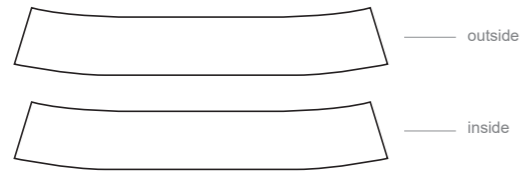

DG001 Casual Jacket

COLLAR

RIGHT SLEEVE

LEFT SLEEVE

Logo reads with the arrow ↑

RIGHT SIDE PANEL

Logo reads with the arrow ↓

LEFT SIDE PANEL