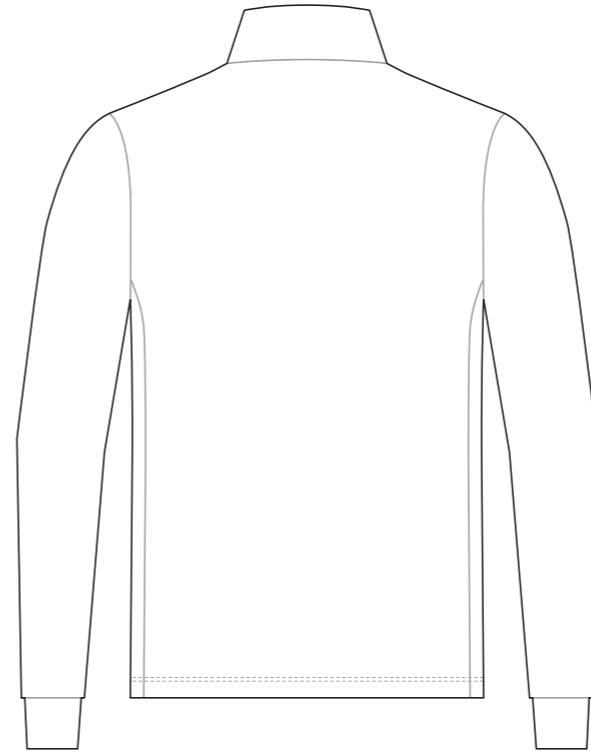

DG001 Casual Jacket

COLLAR

RIGHT SLEEVE

LEFT SLEEVE

Logo reads with the arrow ↑

RIGHT SIDE PANEL

Logo reads with the arrow ↓

LEFT SIDE PANEL

COLLAR

Logo reads with the arrow ↑

RIGHT SIDE PANEL

Logo reads with the arrow ↓

LEFT SIDE PANEL

RIGHT SLEEVE

LEFT SLEEVE

COLORS USED (PMS / CMYK):

DG003 Casual Jacket

COLLAR

RIGHT SLEEVE

LEFT SLEEVE

RIGHT SIDE PANEL

Logo reads with the arrow ↑

LEFT SIDE PANEL

Logo reads with the arrow ↓

COLLAR

RIGHT SLEEVE

LEFT SLEEVE

RIGHT SIDE PANEL

Logo reads with the arrow ↑

LEFT SIDE PANEL

Logo reads with the arrow ↓

COLORS USED (PMS / CMYK):