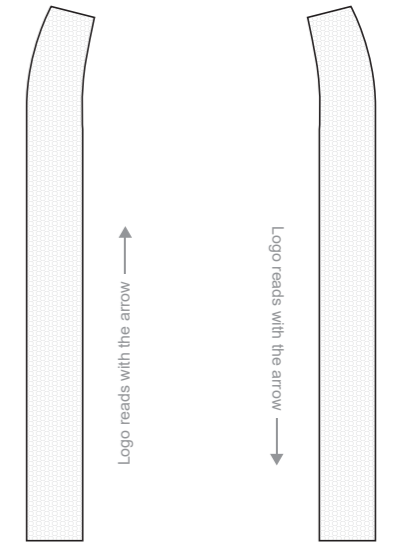

# DE003 Short Sleeve Mechanical Shirt

COLLAR

RIGHT SLEEVE

LEFT SLEEVE

RIGHT SIDE PANEL

LEFT SIDE PANEL

COLORS USED (PMS / CMYK):

? C