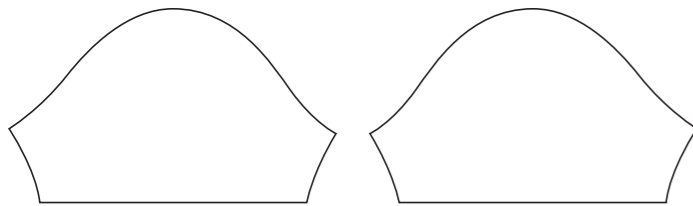

RIGHT SIDE PANEL

LEFT SIDE PANEL

COLORS USED (PMS / CMYK):

? C

? C

? C

? C

? C

? C

sales@limkoo.com

limkooapparel