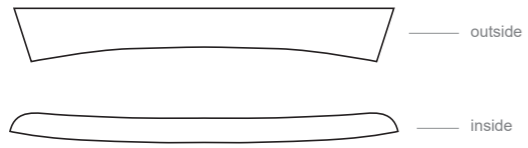

# DE003 Short Sleeve Mechanical Shirt

COLLAR

RIGHT SLEEVE

LEFT SLEEVE

RIGHT SIDE PANEL

LEFT SIDE PANEL

COLORS USED (PMS / CMYK):

? C

# DE004 Short Sleeve Mechanical Shirt

Women's Specific Cut

COLLAR

RIGHT SIDE PANEL

LEFT SIDE PANEL

COLORS USED (PMS / CMYK):

? C

? C