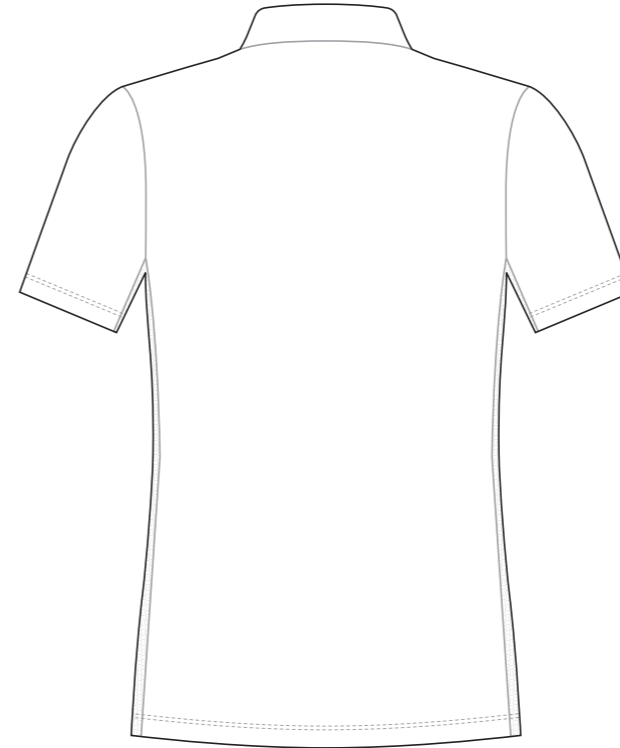

# DE001 Short Sleeve Mechanical Shirt

COLLAR

RIGHT SLEEVE

LEFT SLEEVE

RIGHT SIDE PANEL

LEFT SIDE PANEL

COLORS USED (PMS / CMYK):

? C

# DE003 Short Sleeve Mechanical Shirt

COLLAR

RIGHT SLEEVE

LEFT SLEEVE

RIGHT SIDE PANEL

LEFT SIDE PANEL

COLORS USED (PMS / CMYK):

? C

# DE004 Short Sleeve Mechanical Shirt

Women's Specific Cut

COLLAR

RIGHT SIDE PANEL

LEFT SIDE PANEL

COLORS USED (PMS / CMYK):

? C

? C