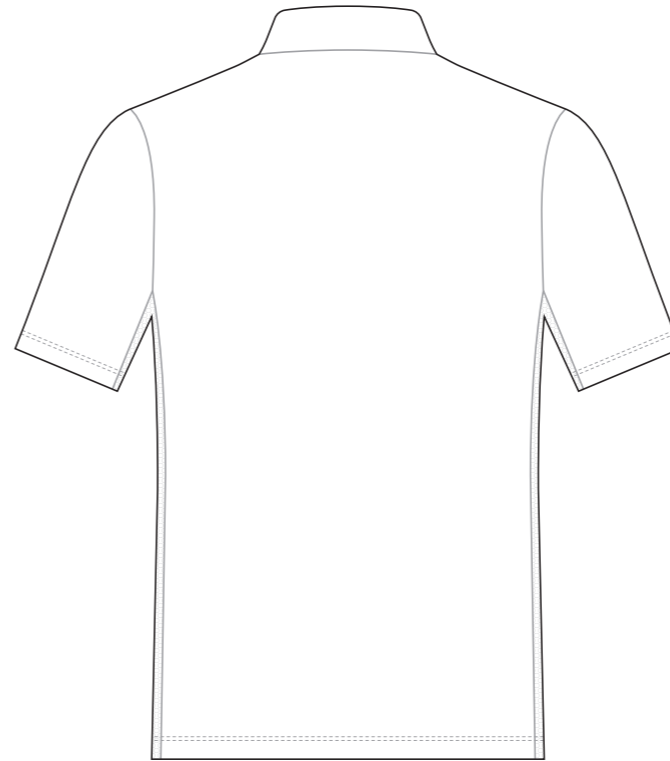

# DE001 Short Sleeve Mechanical Shirt

COLLAR

RIGHT SLEEVE

LEFT SLEEVE

RIGHT SIDE PANEL

LEFT SIDE PANEL

COLORS USED (PMS / CMYK):

? C

## DE002 Short Sleeve Mechanical Shirt

COLLAR

RIGHT SLEEVE

LEFT SLEEVE

COLORS USED (PMS / CMYK):

? C

? C

? C