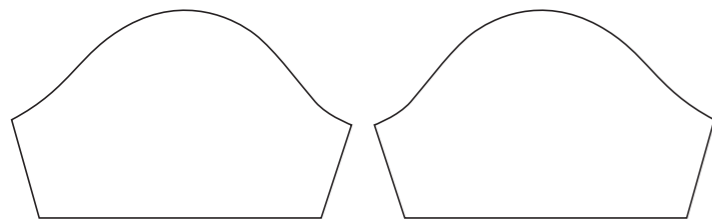

## DE002 Short Sleeve Mechanical Shirt

COLLAR

RIGHT SLEEVE

LEFT SLEEVE

COLORS USED (PMS / CMYK):

? C

? C

? C

# DE003 Short Sleeve Mechanical Shirt

COLLAR

RIGHT SLEEVE

LEFT SLEEVE

RIGHT SIDE PANEL

LEFT SIDE PANEL

COLORS USED (PMS / CMYK):

? C