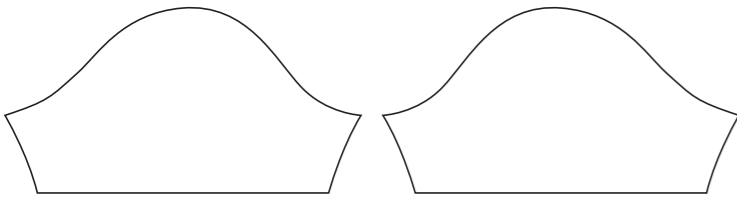

# DE001 Short Sleeve Mechanical Shirt

COLLAR

RIGHT SLEEVE

LEFT SLEEVE

RIGHT SIDE PANEL

LEFT SIDE PANEL

COLORS USED (PMS / CMYK):

? C

## DE002 Short Sleeve Mechanical Shirt

COLLAR

RIGHT SLEEVE

LEFT SLEEVE

COLORS USED (PMS / CMYK):

? C

? C

? C