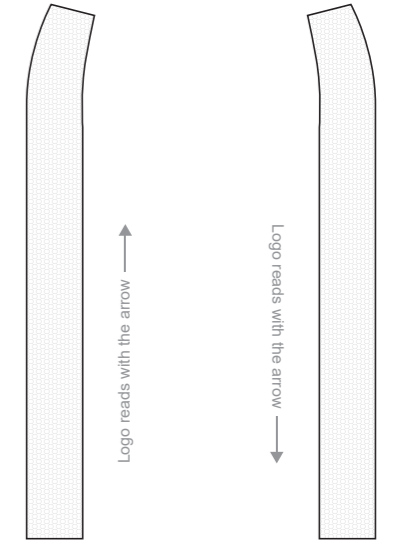

# DE001 Short Sleeve Mechanical Shirt

COLLAR

RIGHT SLEEVE

LEFT SLEEVE

RIGHT SIDE PANEL

LEFT SIDE PANEL

COLORS USED (PMS / CMYK):

? C