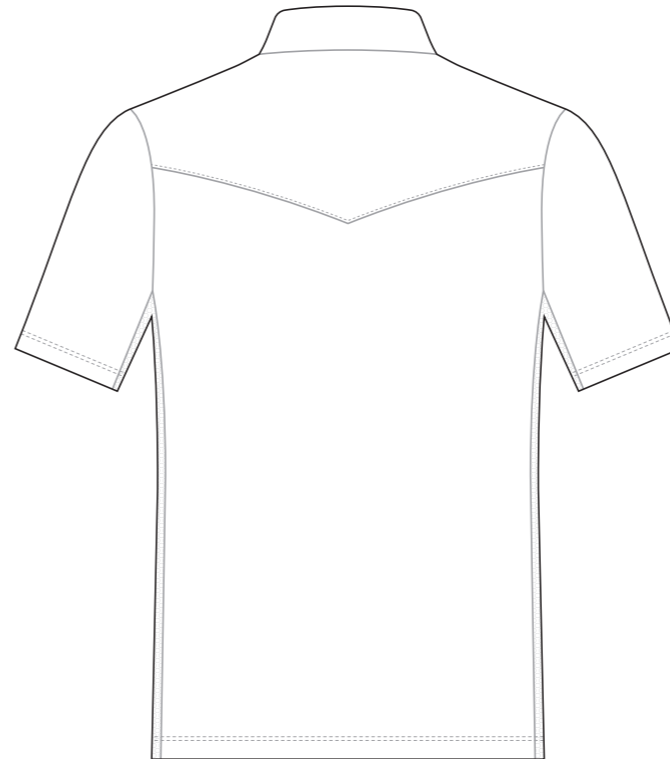

# DE001 Short Sleeve Mechanical Shirt

COLLAR

RIGHT SLEEVE

LEFT SLEEVE

RIGHT SIDE PANEL

LEFT SIDE PANEL

COLORS USED (PMS / CMYK):

? C

## DE002 Short Sleeve Mechanical Shirt

COLLAR

RIGHT SLEEVE

LEFT SLEEVE

COLORS USED (PMS / CMYK):

? C

? C

? C

# DE003 Short Sleeve Mechanical Shirt

COLLAR

RIGHT SLEEVE

LEFT SLEEVE

RIGHT SIDE PANEL

LEFT SIDE PANEL

COLORS USED (PMS / CMYK):

? C