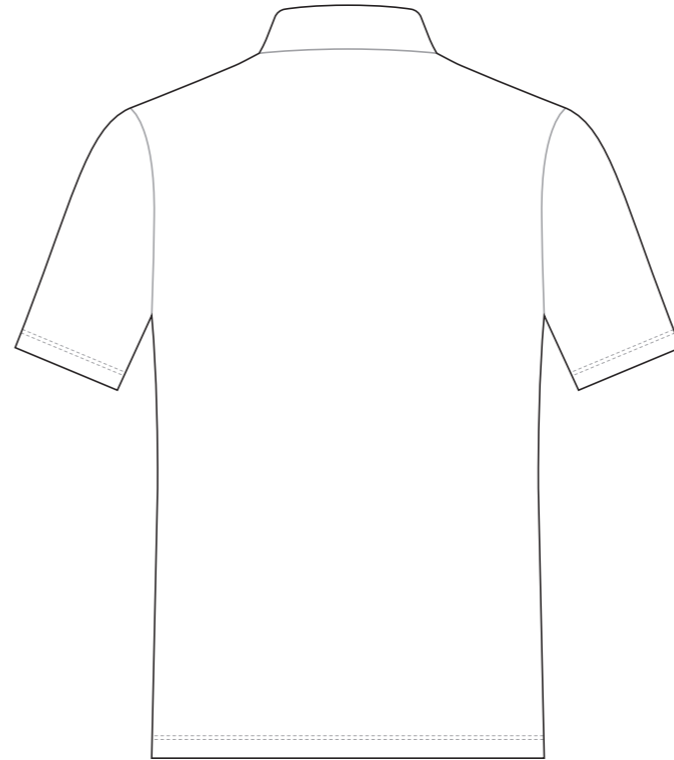

# DE001 Short Sleeve Mechanical Shirt

COLLAR

RIGHT SLEEVE

LEFT SLEEVE

RIGHT SIDE PANEL

LEFT SIDE PANEL

COLORS USED (PMS / CMYK):

? C

## DE002 Short Sleeve Mechanical Shirt

COLLAR

RIGHT SLEEVE

LEFT SLEEVE

COLORS USED (PMS / CMYK):

? C

? C

? C