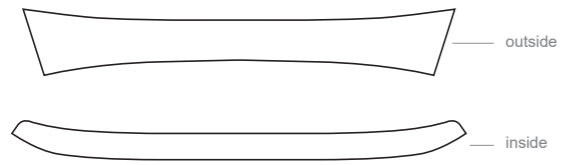

# DE001 Short Sleeve Mechanical Shirt

COLLAR

RIGHT SLEEVE

LEFT SLEEVE

RIGHT SIDE PANEL

LEFT SIDE PANEL

COLORS USED (PMS / CMYK):

? C

## DE002 Short Sleeve Mechanical Shirt

COLLAR

RIGHT SLEEVE

LEFT SLEEVE

COLORS USED (PMS / CMYK):

? C

? C

? C