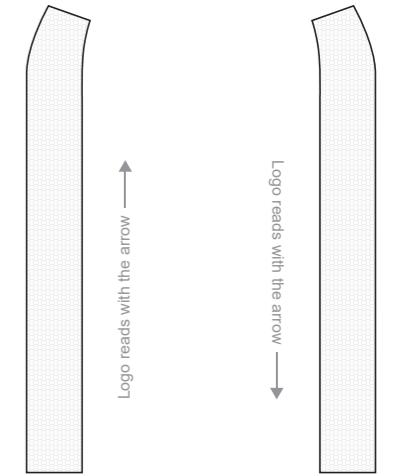

RIGHT SIDE PANEL

LEFT SIDE PANEL

COLORS USED (PMS / CMYK):

? C

? C

? C

? C

? C

? C

sales@limkoo.com

limkooapparel