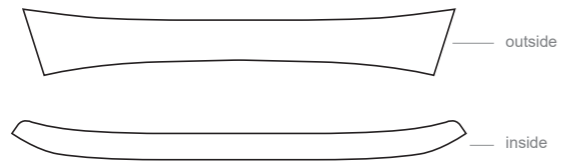

# DE001 Short Sleeve Mechanical Shirt

COLLAR

RIGHT SLEEVE

LEFT SLEEVE

RIGHT SIDE PANEL

LEFT SIDE PANEL

COLORS USED (PMS / CMYK):

? C

## DE002 Short Sleeve Mechanical Shirt

COLLAR

RIGHT SLEEVE

LEFT SLEEVE

COLORS USED (PMS / CMYK):

? C

? C

? C

# DE003 Short Sleeve Mechanical Shirt

COLLAR

RIGHT SLEEVE

LEFT SLEEVE

RIGHT SIDE PANEL

LEFT SIDE PANEL

COLORS USED (PMS / CMYK):

? C