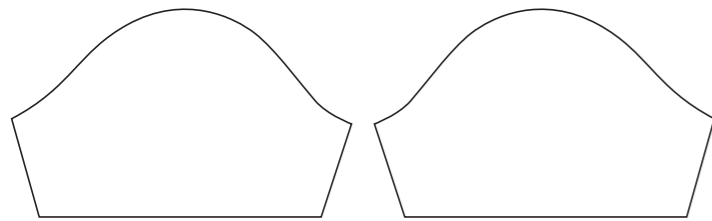

# DE001 Short Sleeve Mechanical Shirt

COLLAR

RIGHT SLEEVE

LEFT SLEEVE

RIGHT SIDE PANEL

LEFT SIDE PANEL

COLORS USED (PMS / CMYK):

? C