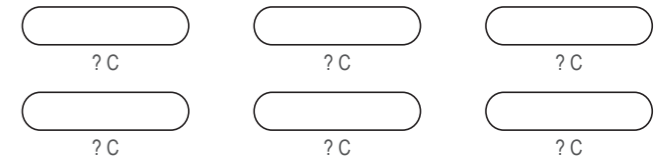

DD001 Long Sleeve Polo Shirt

COLLAR

RIGHT SLEEVE

LEFT SLEEVE

COLORS USED (PMS / CMYK):

? C

? C

? C

? C

? C

? C

DD002 Long Sleeve Polo Shirt

Women's Specific Cut

COLLAR

COLORS USED (PMS / CMYK):

DD003 Long Sleeve Polo Shirt

COLLAR

RIGHT SLEEVE

LEFT SLEEVE

COLORS USED (PMS / CMYK):

DD004 Long Sleeve Polo Shirt

Women's Specific Cut

COLLAR

RIGHT SLEEVE