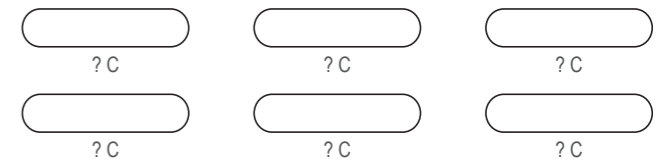

? C

? C

? C

DD002 Long Sleeve Polo Shirt

Women's Specific Cut

COLLAR

COLORS USED (PMS / CMYK):

DD003 Long Sleeve Polo Shirt

COLLAR

RIGHT SLEEVE

LEFT SLEEVE

COLORS USED (PMS / CMYK):

DD004 Long Sleeve Polo Shirt

Women's Specific Cut

COLLAR

RIGHT SLEEVE

LEFT SLEEVE

COLORS USED (PMS / CMYK):

? C

? C

? C

? C

? C

? C