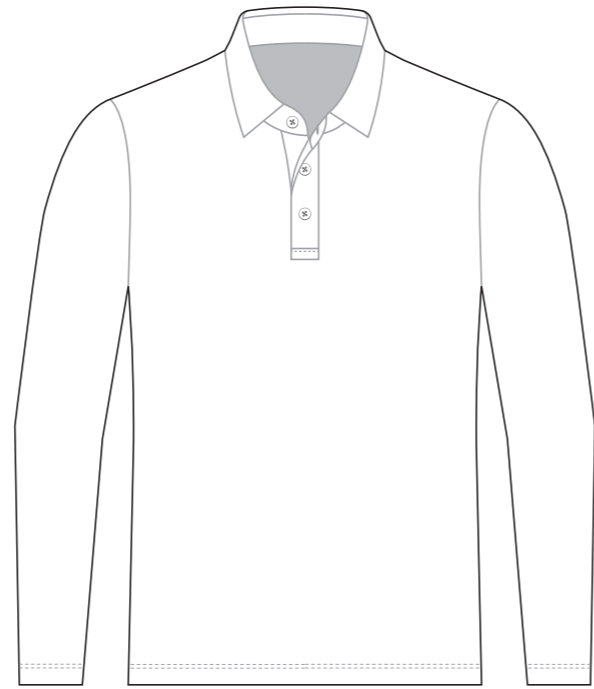

DD001 Long Sleeve Polo Shirt

COLLAR

RIGHT SLEEVE

LEFT SLEEVE

COLORS USED (PMS / CMYK):

? C

? C

? C

? C

? C

? C

DD002 Long Sleeve Polo Shirt

Women's Specific Cut

COLLAR

COLORS USED (PMS / CMYK):

DD003 Long Sleeve Polo Shirt

COLLAR

RIGHT SLEEVE

LEFT SLEEVE

COLORS USED (PMS / CMYK):

DD004 Long Sleeve Polo Shirt

Women's Specific Cut

COLLAR

RIGHT SLEEVE