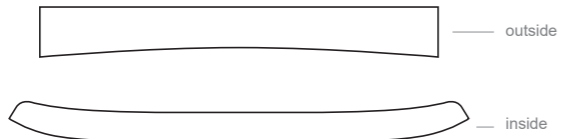

DD001 Long Sleeve Polo Shirt

COLLAR

RIGHT SLEEVE

LEFT SLEEVE

COLORS USED (PMS / CMYK):

? C

? C

? C

? C

? C

? C

DD002 Long Sleeve Polo Shirt

Women's Specific Cut

COLLAR

COLORS USED (PMS / CMYK):

DD003 Long Sleeve Polo Shirt

COLLAR

RIGHT SLEEVE

LEFT SLEEVE

COLORS USED (PMS / CMYK):

DD004 Long Sleeve Polo Shirt

Women's Specific Cut

COLLAR

RIGHT SLEEVE