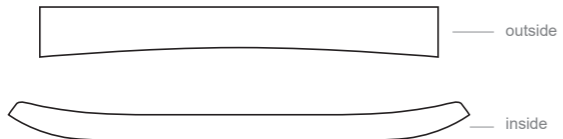

DD001 Long Sleeve Polo Shirt

COLLAR

RIGHT SLEEVE

LEFT SLEEVE

COLORS USED (PMS / CMYK):

? C

? C

? C

? C

? C

? C

DD002 Long Sleeve Polo Shirt

Women's Specific Cut

COLLAR

COLORS USED (PMS / CMYK):

DD003 Long Sleeve Polo Shirt

COLLAR

RIGHT SLEEVE

LEFT SLEEVE

COLORS USED (PMS / CMYK):

DD004 Long Sleeve Polo Shirt

Women's Specific Cut

COLLAR

RIGHT SLEEVE