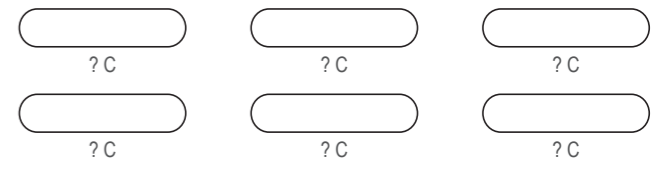

DC001 Short Sleeve Polo Shirt

COLORS USED (PMS / CMYK):

DC002 Short Sleeve Polo Shirt

COLORS USED (PMS / CMYK):

DC003 Short Sleeve Polo Shirt

Women's Specific Cut

COLLAR

COLORS USED (PMS / CMYK):

DC004 Short Sleeve Polo Shirt

COLORS USED (PMS / CMYK):

✉ sales@limkoo.com

f t i limkooapparel

DC005 Short Sleeve Polo Shirt

Women's Specific Cut

COLLAR

COLORS USED (PMS / CMYK):