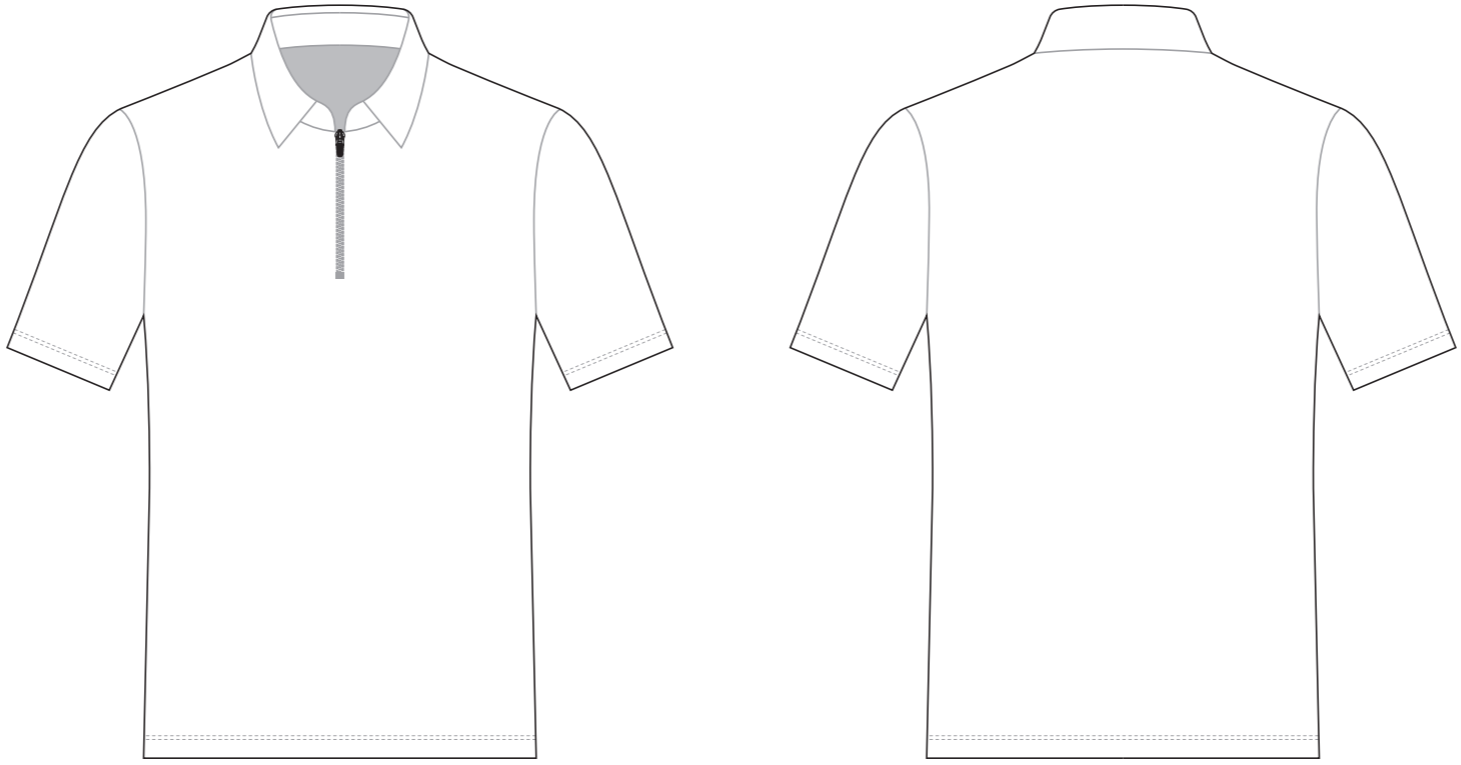

DC001 Short Sleeve Polo Shirt

COLORS USED (PMS / CMYK):

DC002 Short Sleeve Polo Shirt

COLORS USED (PMS / CMYK):

DC003 Short Sleeve Polo Shirt

Women's Specific Cut

COLLAR

COLORS USED (PMS / CMYK):

DC004 Short Sleeve Polo Shirt

COLORS USED (PMS / CMYK):

✉ sales@limkoo.com

f t i limkooapparel

DC005 Short Sleeve Polo Shirt

Women's Specific Cut

COLLAR

COLORS USED (PMS / CMYK):