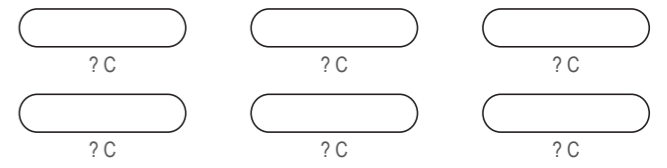

DC004 Short Sleeve Polo Shirt

COLORS USED (PMS / CMYK):

✉ sales@limkoo.com

f t i limkooapparel

DC005 Short Sleeve Polo Shirt

Women's Specific Cut

COLLAR

COLORS USED (PMS / CMYK):