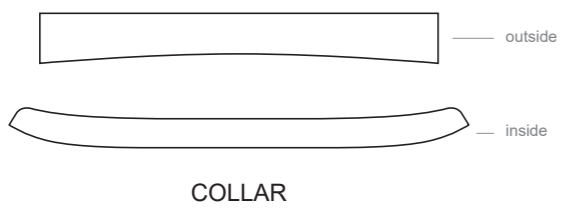

DC001 Short Sleeve Polo Shirt

COLORS USED (PMS / CMYK):

DC002 Short Sleeve Polo Shirt

COLORS USED (PMS / CMYK):

DC003 Short Sleeve Polo Shirt

Women's Specific Cut

COLLAR

COLORS USED (PMS / CMYK):

DC004 Short Sleeve Polo Shirt

COLORS USED (PMS / CMYK):

✉ sales@limkoo.com

f t i limkooapparel

DC005 Short Sleeve Polo Shirt

Women's Specific Cut

COLLAR

COLORS USED (PMS / CMYK):