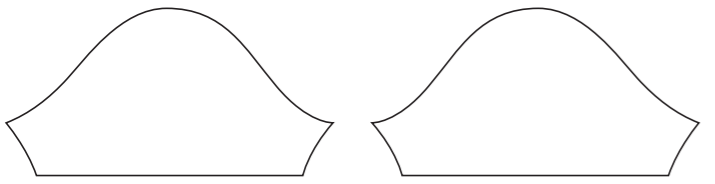

DC004 Short Sleeve Polo Shirt

COLORS USED (PMS / CMYK):

✉ sales@limkoo.com

f t i limkooapparel

DC005 Short Sleeve Polo Shirt

Women's Specific Cut

COLLAR

COLORS USED (PMS / CMYK):