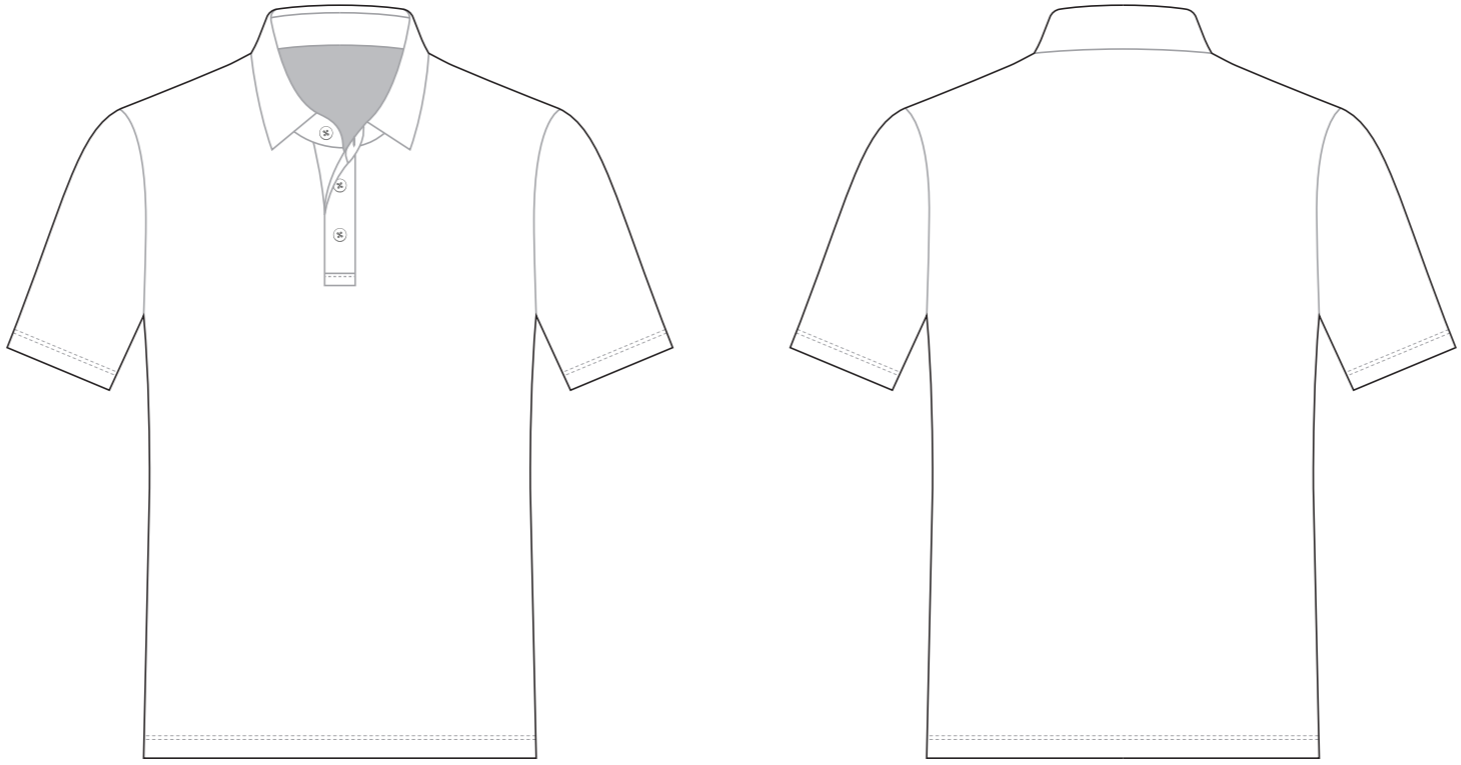

DC001 Short Sleeve Polo Shirt

COLORS USED (PMS / CMYK):

DC002 Short Sleeve Polo Shirt

COLORS USED (PMS / CMYK):

DC003 Short Sleeve Polo Shirt

Women's Specific Cut

COLLAR

COLORS USED (PMS / CMYK):

DC004 Short Sleeve Polo Shirt

COLORS USED (PMS / CMYK):

✉ sales@limkoo.com

f t i limkooapparel

DC005 Short Sleeve Polo Shirt

Women's Specific Cut

COLLAR

COLORS USED (PMS / CMYK):