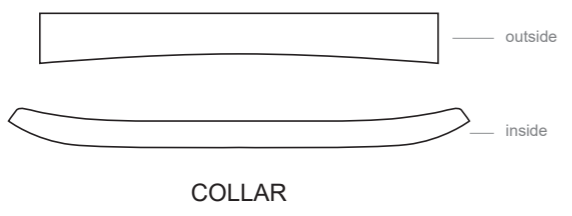

DC001 Short Sleeve Polo Shirt

COLORS USED (PMS / CMYK):

DC002 Short Sleeve Polo Shirt

COLORS USED (PMS / CMYK):

DC003 Short Sleeve Polo Shirt

Women's Specific Cut

COLLAR

COLORS USED (PMS / CMYK):

DC004 Short Sleeve Polo Shirt

COLORS USED (PMS / CMYK):

✉ sales@limkoo.com

f t i limkooapparel

DC005 Short Sleeve Polo Shirt

Women's Specific Cut

COLLAR

COLORS USED (PMS / CMYK):