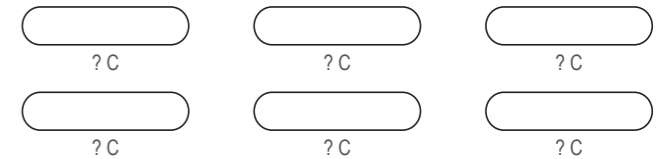

DC001 Short Sleeve Polo Shirt

COLORS USED (PMS / CMYK):

DC002 Short Sleeve Polo Shirt

COLORS USED (PMS / CMYK):

DC003 Short Sleeve Polo Shirt

Women's Specific Cut

COLLAR

COLORS USED (PMS / CMYK):

DC004 Short Sleeve Polo Shirt

COLORS USED (PMS / CMYK):

✉ sales@limkoo.com

f t i limkooapparel

DC005 Short Sleeve Polo Shirt

Women's Specific Cut

COLLAR

COLORS USED (PMS / CMYK):