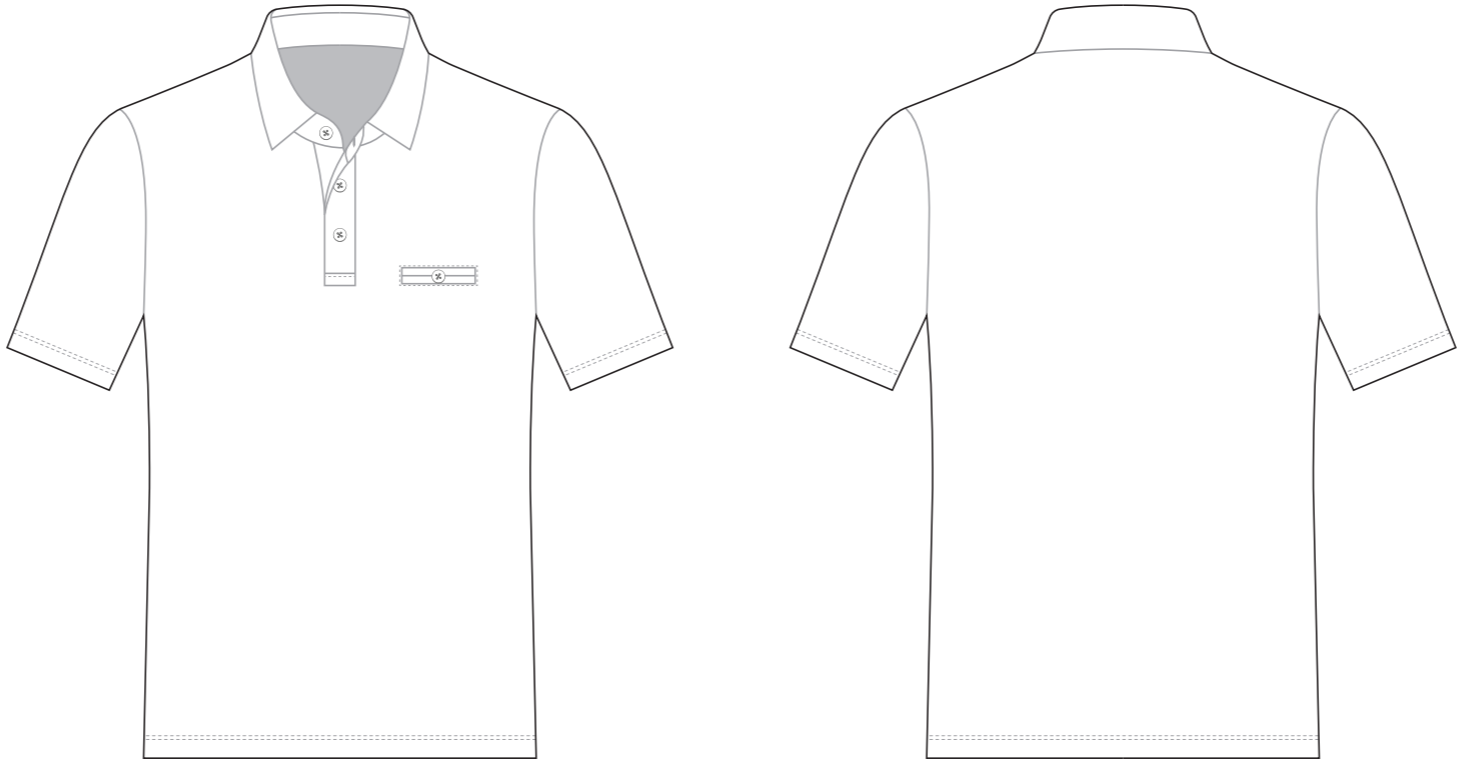

DC001 Short Sleeve Polo Shirt

COLORS USED (PMS / CMYK):

DC002 Short Sleeve Polo Shirt

COLORS USED (PMS / CMYK):

DC003 Short Sleeve Polo Shirt

Women's Specific Cut

COLLAR

COLORS USED (PMS / CMYK):

DC004 Short Sleeve Polo Shirt

COLORS USED (PMS / CMYK):

✉ sales@limkoo.com

f t i limkooapparel

DC005 Short Sleeve Polo Shirt

Women's Specific Cut

COLLAR

COLORS USED (PMS / CMYK):