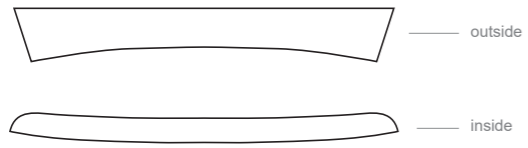

DC001 Short Sleeve Polo Shirt

COLORS USED (PMS / CMYK):

DC002 Short Sleeve Polo Shirt

COLORS USED (PMS / CMYK):

DC003 Short Sleeve Polo Shirt

Women's Specific Cut

COLLAR

COLORS USED (PMS / CMYK):

DC004 Short Sleeve Polo Shirt

COLORS USED (PMS / CMYK):

✉ sales@limkoo.com

f t i limkooapparel

DC005 Short Sleeve Polo Shirt

Women's Specific Cut

COLLAR

COLORS USED (PMS / CMYK):