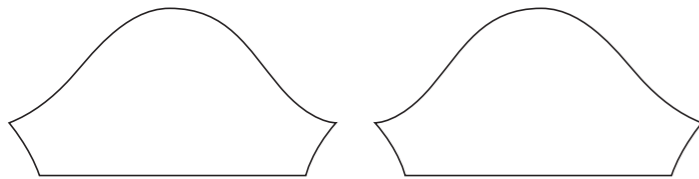

DC001 Short Sleeve Polo Shirt

COLORS USED (PMS / CMYK):

DC002 Short Sleeve Polo Shirt

COLORS USED (PMS / CMYK):

DC003 Short Sleeve Polo Shirt

Women's Specific Cut

COLLAR

COLORS USED (PMS / CMYK):