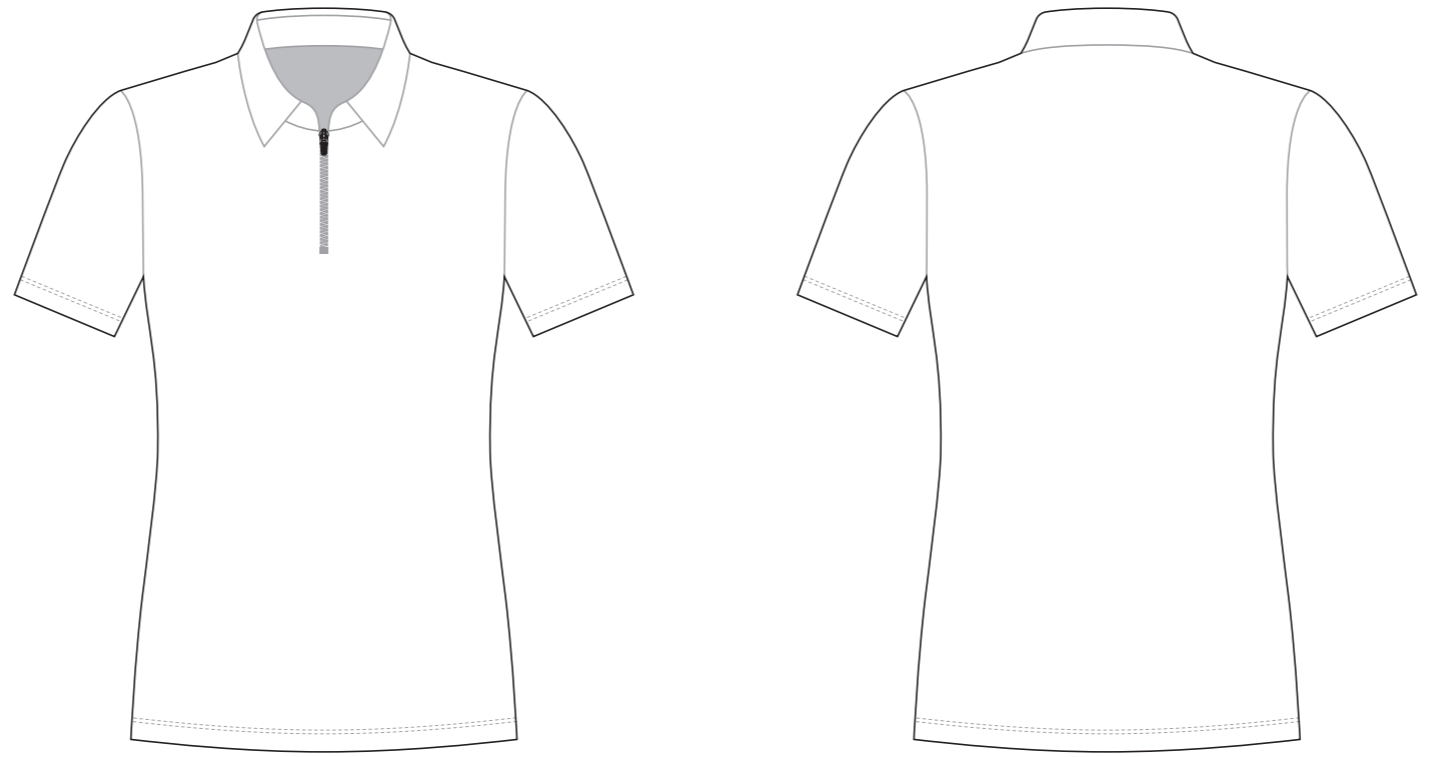

DC001 Short Sleeve Polo Shirt

COLORS USED (PMS / CMYK):

DC002 Short Sleeve Polo Shirt

COLORS USED (PMS / CMYK):

DC003 Short Sleeve Polo Shirt

Women's Specific Cut

COLLAR

COLORS USED (PMS / CMYK):

DC004 Short Sleeve Polo Shirt

COLORS USED (PMS / CMYK):

✉ sales@limkoo.com

f t i limkooapparel

DC005 Short Sleeve Polo Shirt

Women's Specific Cut

COLLAR

COLORS USED (PMS / CMYK):