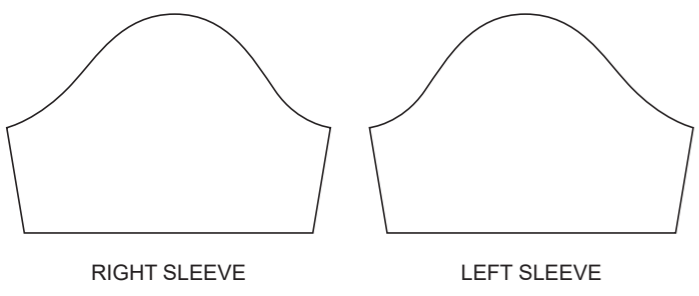

DC001 Short Sleeve Polo Shirt

COLORS USED (PMS / CMYK):

DC002 Short Sleeve Polo Shirt

COLORS USED (PMS / CMYK):

DC003 Short Sleeve Polo Shirt

Women's Specific Cut

COLLAR

COLORS USED (PMS / CMYK):