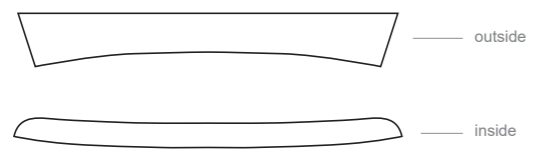

DC001 Short Sleeve Polo Shirt

COLORS USED (PMS / CMYK):

DC002 Short Sleeve Polo Shirt

COLORS USED (PMS / CMYK):

DC003 Short Sleeve Polo Shirt

Women's Specific Cut

COLLAR

COLORS USED (PMS / CMYK):

DC004 Short Sleeve Polo Shirt

COLORS USED (PMS / CMYK):

✉ sales@limkoo.com

f t i limkooapparel

DC005 Short Sleeve Polo Shirt

Women's Specific Cut

COLLAR

COLORS USED (PMS / CMYK):