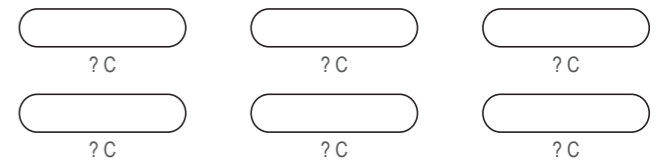

DC001 Short Sleeve Polo Shirt

COLORS USED (PMS / CMYK):

DC002 Short Sleeve Polo Shirt

COLORS USED (PMS / CMYK):

DC003 Short Sleeve Polo Shirt

Women's Specific Cut

COLLAR

COLORS USED (PMS / CMYK):

DC004 Short Sleeve Polo Shirt

COLORS USED (PMS / CMYK):

✉ sales@limkoo.com

f t i limkooapparel

DC005 Short Sleeve Polo Shirt

Women's Specific Cut

COLLAR

COLORS USED (PMS / CMYK):