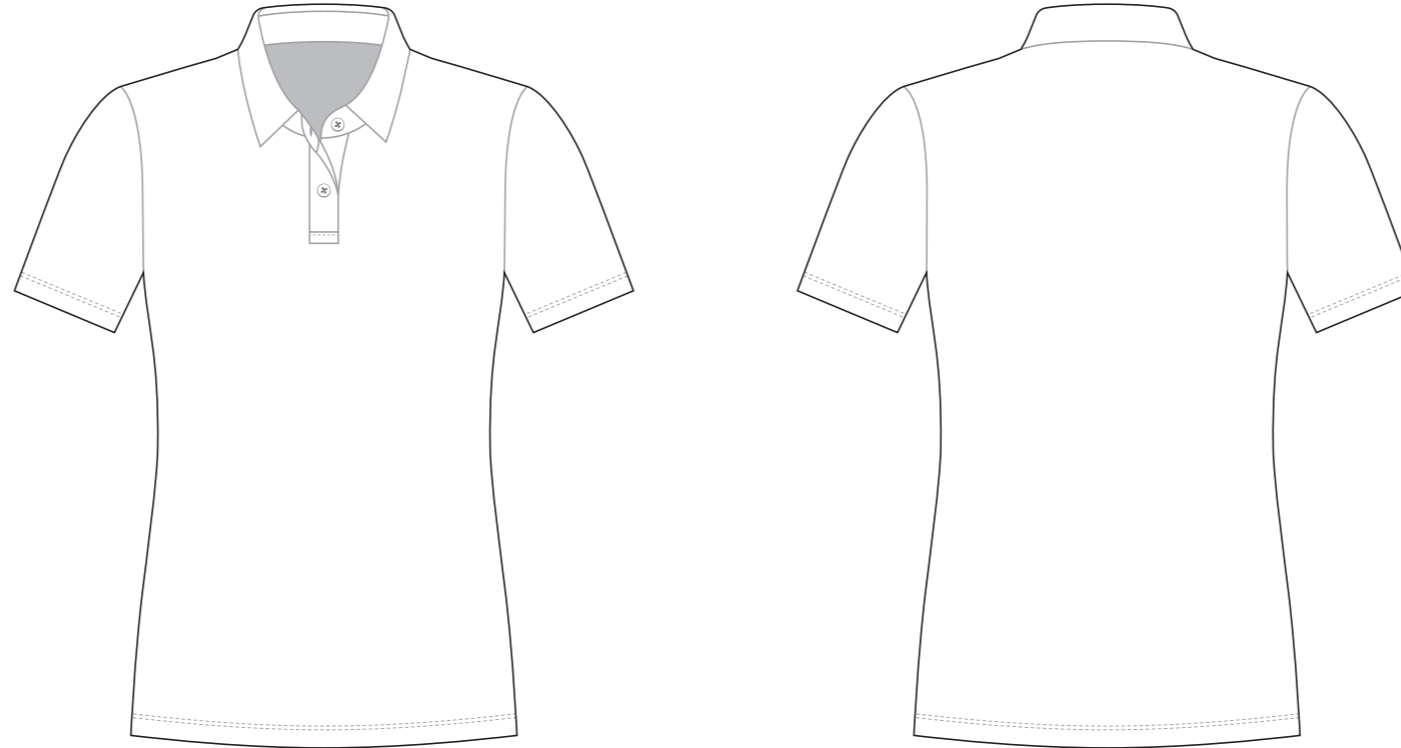

DC001 Short Sleeve Polo Shirt

COLORS USED (PMS / CMYK):

DC002 Short Sleeve Polo Shirt

COLORS USED (PMS / CMYK):

DC003 Short Sleeve Polo Shirt

Women's Specific Cut

COLLAR

COLORS USED (PMS / CMYK):

DC004 Short Sleeve Polo Shirt

COLORS USED (PMS / CMYK):

✉ sales@limkoo.com

f t i limkooapparel

DC005 Short Sleeve Polo Shirt

Women's Specific Cut

COLLAR

COLORS USED (PMS / CMYK):