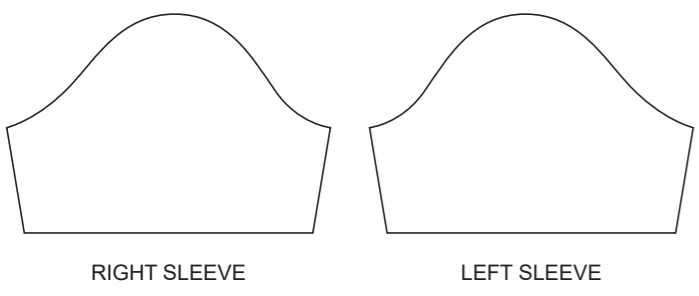

DC004 Short Sleeve Polo Shirt